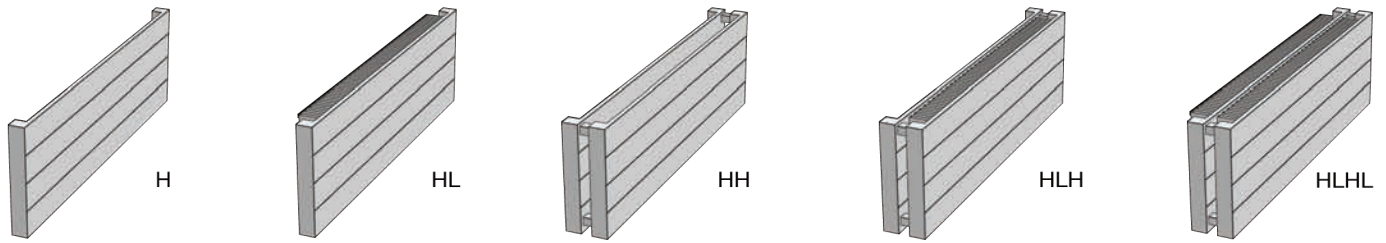

For more information on Zehnder go to www.barbourproductsearch.info

zehnder *HW87*

zehnder

Thanks to the varied range of models, the zehnder HW87 can be integrated into any living space. A robust, anti-ligature, flat panel radiator; it is available as a horizontal or vertical model, with or without fins, and in a wide selection of colours.

Technical Data

Length (100mm increments): H, HL, HH - 500 to 2000mm
 HLH, HLHL - 500 to 6000mm
 Height (70mm increments): H, HL, HH - 70 to 1680mm
 HLH, HLHL - 350 to 840mm
 Depth: 38 to 126mm
 Operating pressure: max. 5 bar
 Operating temperature: max. 120°C

Options

Standard finish RAL 9016 white
 Available in over 60 colours including trendy, metallic and quartz
 Wide choice of connections
 High pressure installation available

Model	Height mm	Depth mm	Output (EN 442) ¹⁾ Watts ΔT=50K
H 07	70	38	99
HL 07/1	70	63	235
HH 07	70	100	159
H 14	140	38	177
HL 14/2	140	63	359
HH 14	140	100	293
H 21	210	38	249
HL 21/3	210	63	509
HH 21	210	100	390
H 28	280	38	318
HL 28/4	280	63	610
HH 28	280	100	495
H 35	350	38	383
HL 35/5	350	63	726
HH 35	350	100	679
HLH 35/4	350	100	917
HLHL 35/4	350	126	1205
H 42	420	38	453
HL 42/5	420	63	741
HH 42	420	100	788
HLH 42/4	420	100	1014
HLHL 42/4	420	126	1298
H 49	490	38	519
HL 49/7	490	63	896
HH 49	490	100	894
HLH 49/7	490	100	1186
HLHL 49/7	490	126	1593
H 56	560	38	585
HL 56/7	560	63	950
HH 56	560	100	998
HLH 56/7	560	100	1246
HLHL 56/7	560	126	1672
H 63	630	38	650
HL 63/9	630	63	1049
HH 63	630	100	1101
HLH 63/9	630	100	1428
HLHL 63/9	630	126	1909
H 70	700	38	714
HL 70/9	700	63	1154
HH 70	700	100	1203
HLH 70/9	700	100	1497
HLHL 70/9	700	126	1999

¹⁾ Outputs per 1000mm

Technical Data

Length (70mm increments): V, VV - 140 to 1960mm
 VL - 280 to 770mm
 VLV - 280 to 980mm
 VLVL - 280 - 1190mm
 Height (100mm increments): V, VV - 600 to 4000mm
 VL, VLV, VLVL - 800 to 2200mm
 Depth: 38 to 126mm
 Operating pressure: max. 5 bar
 Operating temperature: max. 120°C