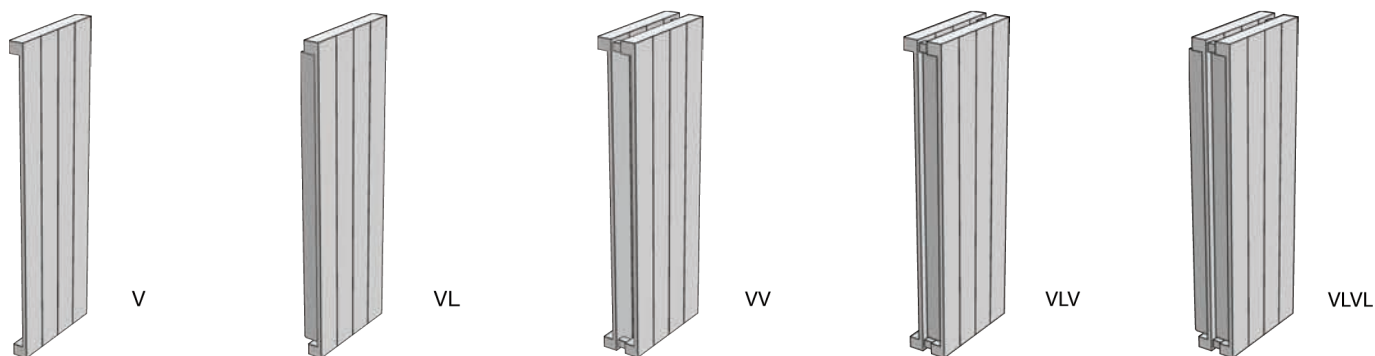

Technical Data

Length (70mm increments): V, VV - 140 to 1960mm
VL - 280 to 770mm
VLV - 280 to 980mm
VLVL - 280 - 1190mm
Height (100mm increments): V, VV - 600 to 4000mm
VL, VLV, VLVL - 800 to 2200mm
Depth: 38 to 126mm
Operating pressure: max. 5 bar
Operating temperature: max. 120°C

Options

Standard finish RAL 9016 white
Available in over 60 colours including trendy, metallic and quartz
Wide choice of connections
High pressure installation available

Model	Height mm	Depth mm	Output (EN 442) ²⁾ Watts ΔT=50K
V 060	600	38	45.6
VV 060	600	100	74.7
V 080	800	38	58.3
VL 080	800	63	81.9
VV 080	800	100	94.6
VLV 080	800	100	114.5
VLVL 080	800	126	139.4
V 100	1000	38	70.9
VL 100	1000	63	99.9
VV 100	1000	100	114.0
VLV 100	1000	100	135.1
VLVL 100	1000	126	166.4
V 120	1200	38	83.5
VL 120	1200	63	117.0
VV 120	1200	100	133.0
VLV 120	1200	100	155.0
VLVL 120	1200	126	191.8
V 140	1400	38	96.3
VL 140	1400	63	134.0
VV 140	1400	100	152.0
VLV 140	1400	100	174.3
VLVL 140	1400	126	215.8
V 160	1600	38	109.0
VL 160	1600	63	150.0
VV 160	1600	100	171.0
VLV 160	1600	100	193.3
VLVL 160	1600	126	238.5
V 180	1800	38	122.0
VL 180	1800	63	166.0
VV 180	1800	100	189.0
VLV 180	1800	100	212.0
VLVL 180	1800	126	260.1

Model	Height mm	Depth mm	Output (EN 442) ²⁾ Watts ΔT=50K
V 200	2000	38	136.0
VL 200	2000	63	182.0
VV 200	2000	100	208.0
VLV 200	2000	100	230.5
VLVL 200	2000	126	280.7
V 220	2200	38	149.0
VL 220	2200	63	197.0
VV 220	2200	100	227.0
VLV 220	2200	100	248.9
VLVL 220	2200	126	300.3
V 240	2400	38	163.0
VV 240	2400	100	245.0
V 260	2600	38	178.0
VV 260	2600	100	264.0
V 280	2800	38	193.0
VV 280	2800	100	284.0

²⁾ Outputs per tube