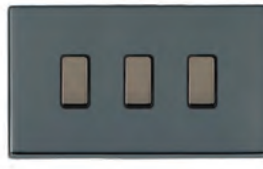

NOTE: Please refer to the Dimmer Technical Section for the max wattage

Hartland CFX

Resistive/Inductive Trailing Edge Touch Master Multi-Way Dimmers

77C 1XTM BC-W

77C 2XTM BC-B

78C 3XTM BK-B

72C 4XTM SB-W

Plate Finish	Insert Finish / Surround Colour	 1 gang 250W/210VA Resistive/Inductive Trailing Edge Touch Master Multi-Way Dimmer	 2 gang 250W/210VA Resistive/Inductive Trailing Edge Touch Master Multi-Way Dimmer	 3 gang 250W/210VA Resistive/Inductive Trailing Edge Touch Master Multi-Way Dimmer	 4 gang 250W/210VA Resistive/Inductive Trailing Edge Touch Master Multi-Way Dimmer
Antique Brass	Antique Brass/Black	79C 1XTM AB-B	79C 2XTM AB-B	79C 3XTM AB-B	79C 4XTM AB-B
Basalt Gray	Basalt Gray/Quartz Grey	-	-	-	-
Black Nickel	Black Nickel/Black	78C 1XTM BK-B	78C 2XTM BK-B	78C 3XTM BK-B	78C 4XTM BK-B
Bright Chrome	Bright Chrome/Black	77C 1XTM BC-B	77C 2XTM BC-B	77C 3XTM BC-B	77C 4XTM BC-B
Bright Chrome	Bright Chrome/White	77C 1XTM BC-W	77C 2XTM BC-W	77C 3XTM BC-W	77C 4XTM BC-W
Connaught Bronze	Antique Brass/Black	7HBC 1XTM AB-B	7HBC 2XTM AB-B	7HBC 3XTM AB-B	7HBC 4XTM AB-B
Copper Bronze	Black Nickel/Black	7CBC 1XTM BK-B	7CBC 2XTM BK-B	7CBC 3XTM BK-B	7CBC 4XTM BK-B
Etrium Bronze	Black Nickel/Black	7EBC 1XTM BK-B	7EBC 2XTM BK-B	7EBC 3XTM BK-B	7EBC 4XTM BK-B
Gloss White	-	-	-	-	-
Polished Brass	Polished Brass/Black	71C 1XTM PB-B	71C 2XTM PB-B	71C 3XTM PB-B	71C 4XTM PB-B
Polished Brass	Polished Brass/White	71C 1XTM PB-W	71C 2XTM PB-W	71C 3XTM PB-W	71C 4XTM PB-W
Polished Nickel	-	-	-	-	-
Primed White	-	-	-	-	-
Richmond Bronze	Black Nickel/Black	7RBC 1XTM BK-B	7RBC 2XTM BK-B	7RBC 3XTM BK-B	7RBC 4XTM BK-B
Satin Brass	Satin Brass/Black	72C 1XTM SB-B	72C 2XTM SB-B	72C 3XTM SB-B	72C 4XTM SB-B
Satin Brass	Satin Brass/White	72C 1XTM SB-W	72C 2XTM SB-W	72C 3XTM SB-W	72C 4XTM SB-W
Satin Steel Effect	Satin Steel/Black	74C 1XTM SS-B	74C 2XTM SS-B	74C 3XTM SS-B	74C 4XTM SS-B
Satin Steel Effect	Satin Steel/White	74C 1XTM SS-W	74C 2XTM SS-W	74C 3XTM SS-W	74C 4XTM SS-W
	Nominal Size:	86.0mm x 86.0mm	86.0mm x 86.0mm	145.0mm x 86.0mm	145.0mm x 86.0mm
	Minimum Wall Box Depth:	35mm	35mm	35mm	35mm