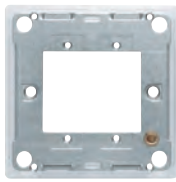

Spare Fixing Grid

7C 1G

7C 2G

7C 3G

7C 4G

				
Plate Finish	1 gang Insert Grid complete with Gasket	2 gang Insert Grid complete with Gasket	3 gang Insert Grid complete with Gasket	4 gang Insert Grid complete with Gasket
No Plate Colour	7C 1G	7C 2G	7C 3G	7C 4G
Nominal Size:	86.0mm x 86.0mm	86.0mm x 86.0mm	145mm x 86.0mm	145mm x 86.0mm
Technical Insert Ref:	7C1G	7C2G	7C3G	7C4G