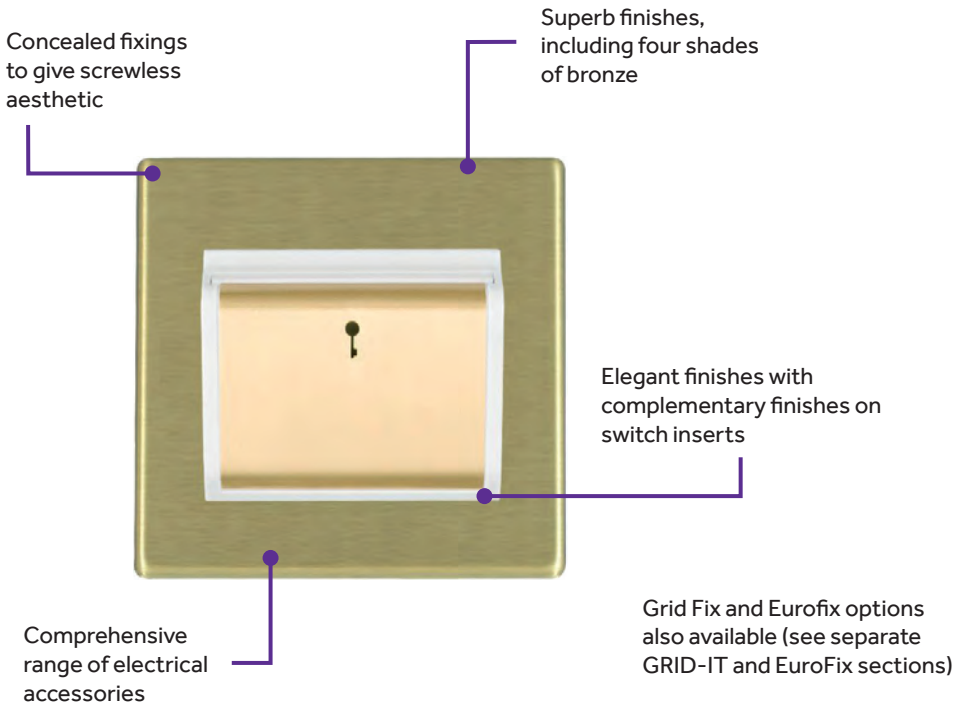

Hartland CFX[®]

Concealed Fixing Accessories
on Stylish Slim Plates

View range online

Slim and stylish with soft rounded edges, the Hartland CFX® range helps provide the finishing touch to any project. The face plates are firmly held in place to the back frame with a patented 4 point clipping system, concealing the fixings for a seamless finish.