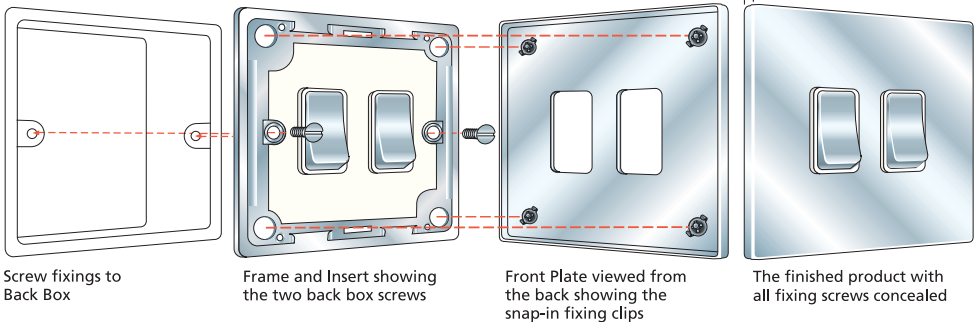

Hamilton Hartland CFX® Concealed Fixing

▶ Plate depth 5 mm including gasket