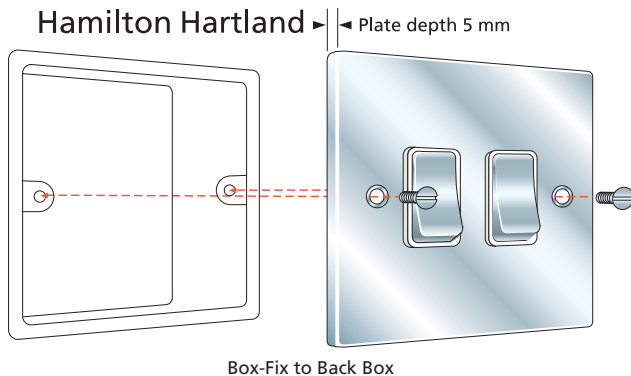

Hartland

Quality Accessories on Stylish
Slim Plates

View range online

A range of sleek and stylish accessories with slim front plates to complement today's interiors. This attractive range is available in many elegant finishes with complementary switch insert finishes.