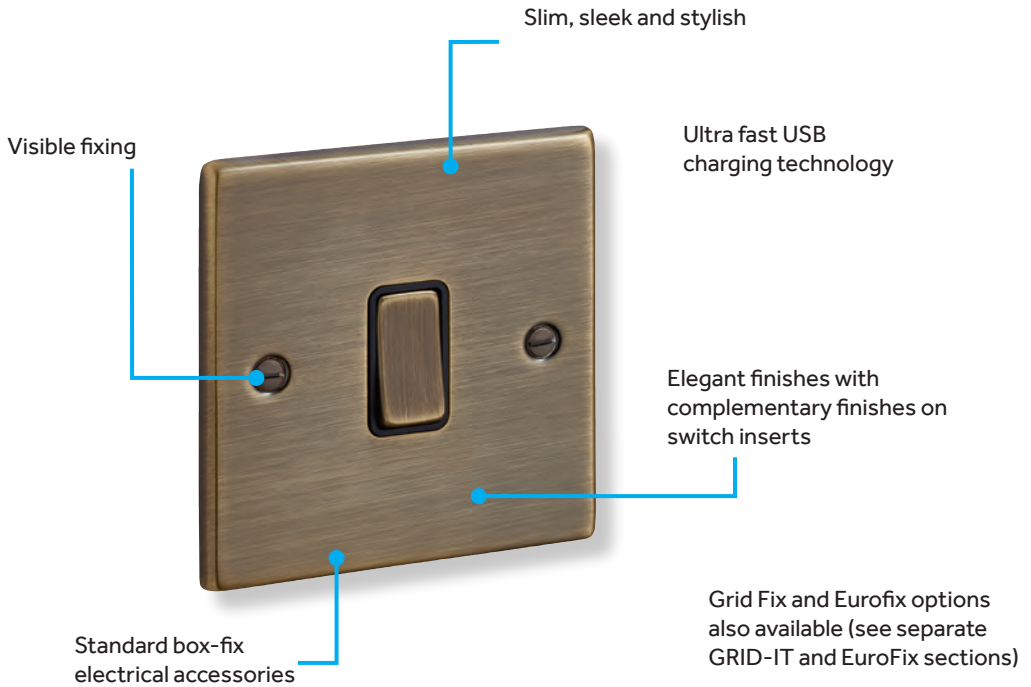

Hartland

Quality Accessories on Stylish
Slim Plates

View range online

A range of sleek and stylish accessories with slim front plates to complement today's interiors. This attractive range is available in many elegant finishes with complementary switch insert finishes.