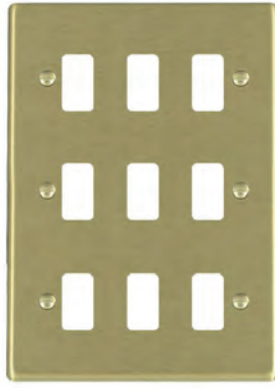

729GP

1 gang 13A Switched Socket Grid Fix Aperture Plate (Grids supplied with inserts)

2 gang 13A Switched Socket Grid Fix Aperture Plate (Grids supplied with inserts)

Plate Finish	8 Gang Grid Fix Aperture Plate with Grid	9 Gang Grid Fix Aperture Plate with Grid	12 Gang Grid Fix Aperture Plate with Grid	1 gang 13A Switched Socket Grid Fix Aperture Plate (Grids supplied with inserts)	2 gang 13A Switched Socket Grid Fix Aperture Plate (Grids supplied with inserts)
Anthra Gray	7A 8GP	7A 9GP	7A 12GP	7A SS1GP	7A SS2GP
Antique Brass	79 8GP	79 9GP	79 12GP	79 SS1GP	79 SS2GP
Black Nickel	78 8GP	78 9GP	78 12GP	78 SS1GP	78 SS2GP
Bright Chrome	77 8GP	77 9GP	77 12GP	77 SS1GP	77 SS2GP
Bright Steel	73 8GP	73 9GP	73 12GP	73 SS1GP	73 SS2GP
Gloss White	70 8GP	70 9GP	70 12GP	70 SS1GP	70 SS2GP
Matt Black	-	-	-	-	-
Matt White	-	-	-	-	-
Polished Brass	71 8GP	71 9GP	71 12GP	71 SS1GP	71 SS2GP
Richmond Bronze	-	-	-	-	-
Satin Brass	72 8GP	72 9GP	72 12GP	72 SS1GP	72 SS2GP
Satin Chrome	76 8GP	76 9GP	76 12GP	76 SS1GP	76 SS2GP
Satin Steel	74 8GP	74 9GP	74 12GP	74 SS1GP	74 SS2GP
Nominal Size:	146.0mm x 146.0mm	146.0mm x 210mm	146.0mm x 210mm	88.0mm x 88.0mm	144.5mm x 88.0mm
Minimum Wall Box Depth:	As Per Inserts	As Per Inserts	As Per Inserts	As Per Insert	As Per Insert
Technical Insert Ref:	8GP	9GP	12GP	SS1GP	SS2GP

Note: Minimum Wall Box depth is dependant on the Grid Fix insert fitted, please see the GRID-IT section of the product catalogue for details. (-B) Black, (-W) White, (-QG) Quartz Grey