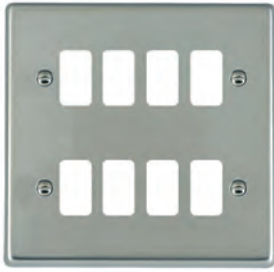

Hartland

GRID-IT GridFix Plates complete with Fixing Grid

778GP