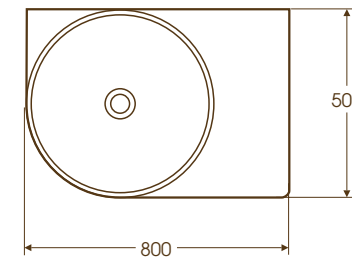

3 Height floor to rim: 850mm