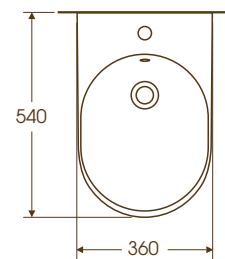

1 Height floor to rim: 850mm

2 Height floor to rim: 850mm

3 Height floor to rim: 850mm

4 Height to rim: 560-595mm

5 Height floor to rim: 810mm

6 Height floor to rim: 400mm

7 Height floor to rim: 400mm

Ideal Standard Tonic