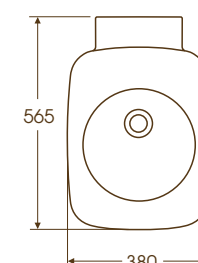

Ideal Standard Celia

1 Height floor to rim: 850mm

2 Height floor to rim: 850mm

3 Height floor to rim: 850mm

4 Height floor to rim: 850mm

1 Celia 50cm handrinse washbasin [K0680](#)

2 Celia 55cm washbasin [K0681](#)