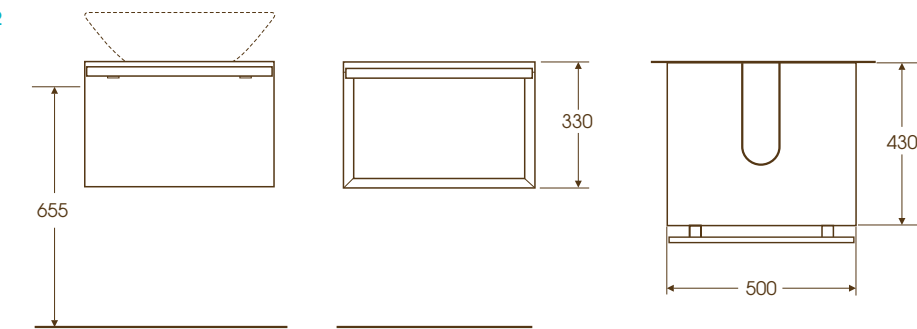

Ideal Standard Tonic

- 1 Tonic 50cm handrinse washbasin [K0686](#)
- 2 Tonic 60cm washbasin [K0688](#)
- 3 Tonic 65cm washbasin [K0689](#)
- 4 Tonic 170 x 80cm bath, includes pop-up waste [K6162](#)
- 5 Tonic close coupled wc suite with horizontal outlet [K3104](#)
- 6 Tonic wall mounted bidet [K5050](#)
- 7 Tonic wall mounted wc suite with horizontal outlet [K3101](#)

1 Height floor to rim: 850mm

Ideal Standard Tonic

- 1 Tonic 50cm open shelf washbasin unit [K2170](#)
- 2 Tonic 50cm washbasin unit [K2168](#)
- 3 Tonic 75cm open shelf washbasin unit [K2165](#)
- 4 Tonic 75cm washbasin unit [K2167](#)

2

3