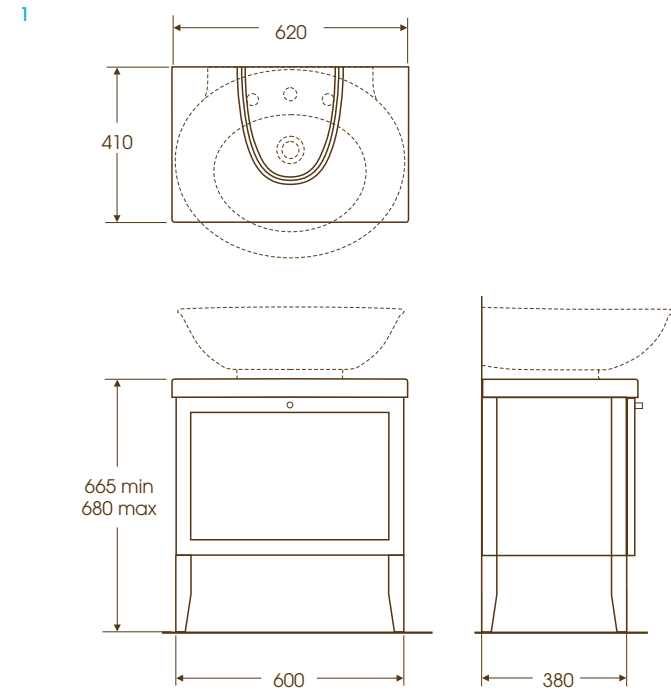

6 Height floor to rim: 815mm

7 Height floor to rim: 400mm

8 Height floor to rim: 400mm

9

10

11

Ideal Standard Celia

- 1 Celia 60cm cabinet [K2178](#)
- 2 Celia 60cm open shelf unit with glass shelf [K2180](#)
- 3 Celia 185cm idealcast bath and feet, includes pop-up waste [K6171](#)
- 4 Celia 185cm idealcast bath and furniture, includes pop-up waste [K6173](#)