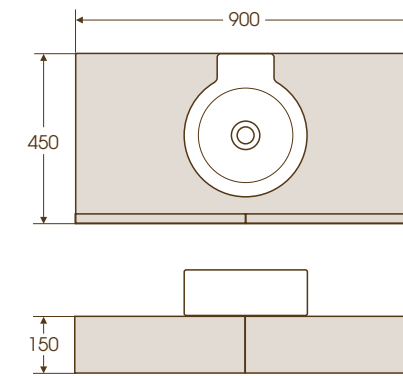

2 The Shower Tube [T8940MZ](#)

1 Height floor to rim: 600mm

2

Børma A15 Furniture

1 Height floor to rim: 600mm

2 Height floor to rim: 600mm

3 Height floor to rim: 600mm

4 Height floor to rim: 600mm