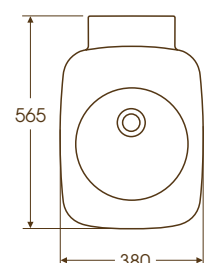

7 Height floor to rim: 430mm