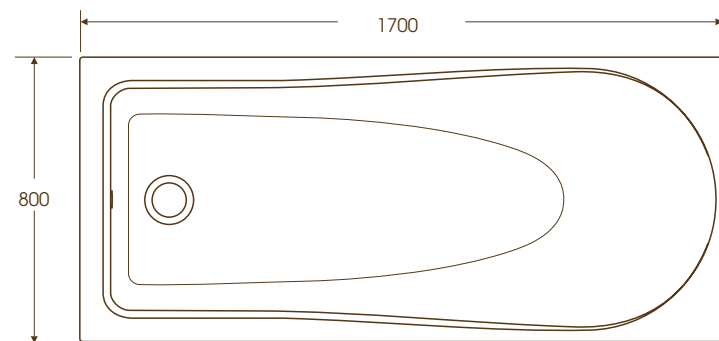

1 Height floor to rim: 850mm

2 Height floor to rim: 850mm

3 Height floor to rim: 850mm

4 Height to rim: 560-595mm

5 Height floor to rim: 810mm

6 Height floor to rim: 400mm

7 Height floor to rim: 400mm

Ideal Standard Tonic