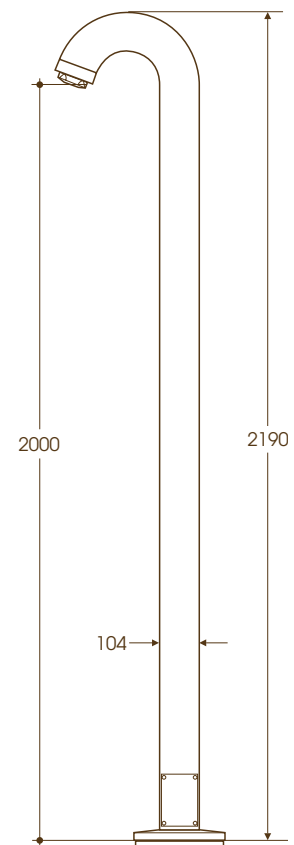

2 The Shower Tube [T8940MZ](#)

1 Height floor to rim: 600mm

2

Børma A15 Furniture

1 Height floor to rim: 600mm

2 Height floor to rim: 600mm

3 Height floor to rim: 600mm

4 Height floor to rim: 600mm