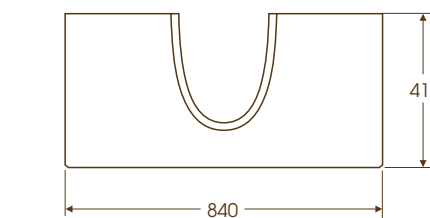

6 Height floor to rim: 815mm

7 Height floor to rim: 400mm

8 Height floor to rim: 400mm

9

10

11

Ideal Standard Celia

- 1 Celia 60cm cabinet [K2178](#)
- 2 Celia 60cm open shelf unit with glass shelf [K2180](#)
- 3 Celia 185cm idealcast bath and feet, includes pop-up waste [K6171](#)
- 4 Celia 185cm idealcast bath and furniture, includes pop-up waste [K6173](#)