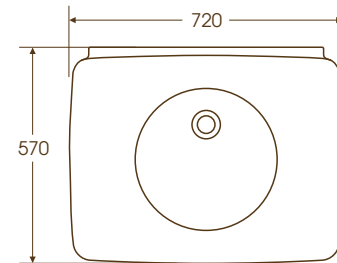

6 Height floor to rim: 853mm