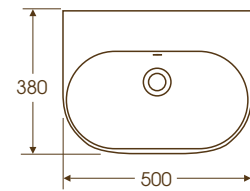

Ideal Standard Tonic

- 1 Tonic 50cm handrinse washbasin [K0686](#)
- 2 Tonic 60cm washbasin [K0688](#)
- 3 Tonic 65cm washbasin [K0689](#)
- 4 Tonic 170 x 80cm bath, includes pop-up waste [K6162](#)
- 5 Tonic close coupled wc suite with horizontal outlet [K3104](#)
- 6 Tonic wall mounted bidet [K5050](#)
- 7 Tonic wall mounted wc suite with horizontal outlet [K3101](#)

1 Height floor to rim: 850mm