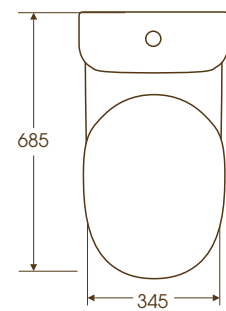

1 Height floor to rim: 850mm

2 Height floor to rim: 850mm

3 Height floor to rim: 850mm

4 Height to rim: 560-595mm

5 Height floor to rim: 810mm

6 Height floor to rim: 400mm

7 Height floor to rim: 400mm

Ideal Standard Tonic