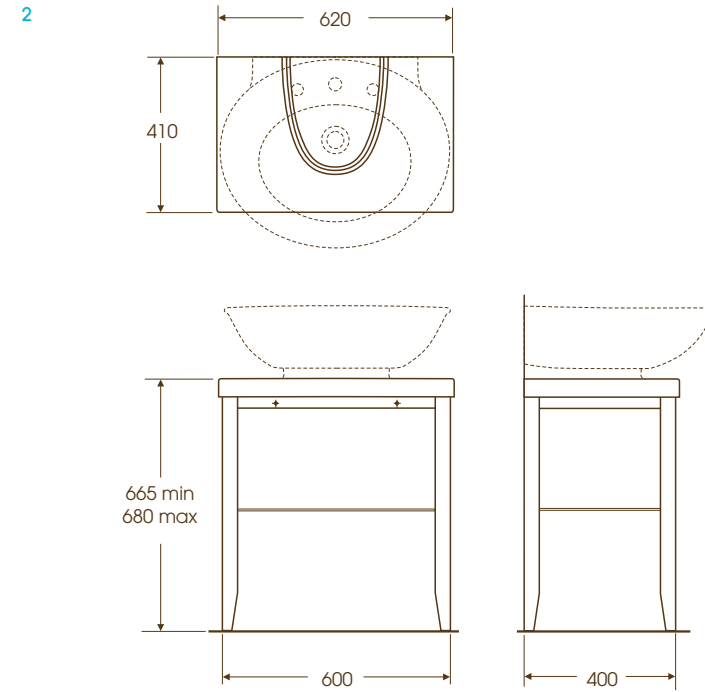

6 Height floor to rim: 815mm

7 Height floor to rim: 400mm

8 Height floor to rim: 400mm

9

10

11

Ideal Standard Celia

- 1 Celia 60cm cabinet [K2178](#)
- 2 Celia 60cm open shelf unit with glass shelf [K2180](#)
- 3 Celia 185cm idealcast bath and feet, includes pop-up waste [K6171](#)
- 4 Celia 185cm idealcast bath and furniture, includes pop-up waste [K6173](#)