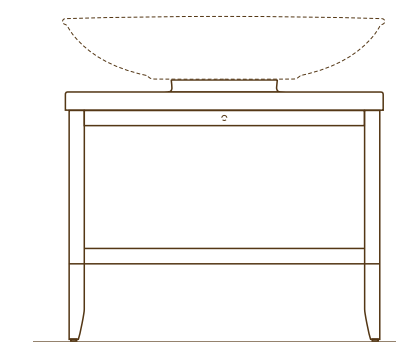

6 Height floor to rim: 815mm

7 Height floor to rim: 400mm

8 Height floor to rim: 400mm

9

10

11

Ideal Standard Celia

- 1 Celia 60cm cabinet [K2178](#)
- 2 Celia 60cm open shelf unit with glass shelf [K2180](#)
- 3 Celia 185cm idealcast bath and feet, includes pop-up waste [K6171](#)
- 4 Celia 185cm idealcast bath and furniture, includes pop-up waste [K6173](#)