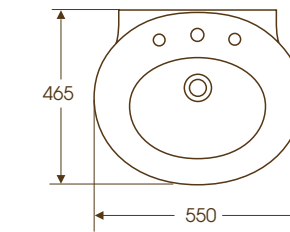

2 Height floor to rim: 850mm