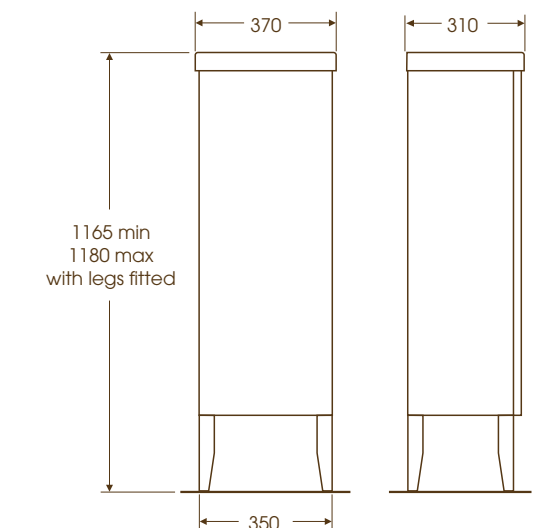

6 Height floor to rim: 815mm

7 Height floor to rim: 400mm

8 Height floor to rim: 400mm

9

10

11

Ideal Standard Celia

- 1 Celia 60cm cabinet [K2178](#)
- 2 Celia 60cm open shelf unit with glass shelf [K2180](#)
- 3 Celia 185cm idealcast bath and feet, includes pop-up waste [K6171](#)
- 4 Celia 185cm idealcast bath and furniture, includes pop-up waste [K6173](#)