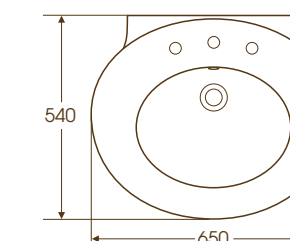

Ideal Standard Celia

1 Height floor to rim: 850mm

2 Height floor to rim: 850mm

3 Height floor to rim: 850mm

4 Height floor to rim: 850mm

1 Celia 50cm handrinse washbasin [K0680](#)

2 Celia 55cm washbasin [K0681](#)