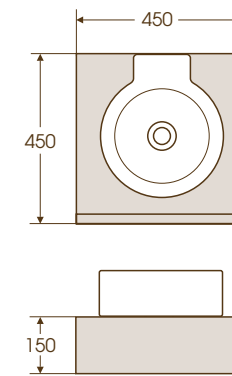

2 The Shower Tube [T8940MZ](#)

1 Height floor to rim: 600mm

2

Børma A15 Furniture

1 Height floor to rim: 600mm

2 Height floor to rim: 600mm

3 Height floor to rim: 600mm

4 Height floor to rim: 600mm