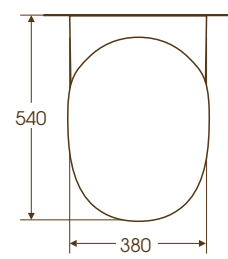

1 Height floor to rim: 850mm

2 Height floor to rim: 850mm

3 Height floor to rim: 850mm

4 Height to rim: 560-595mm

5 Height floor to rim: 810mm

6 Height floor to rim: 400mm

7 Height floor to rim: 400mm

Ideal Standard Tonic