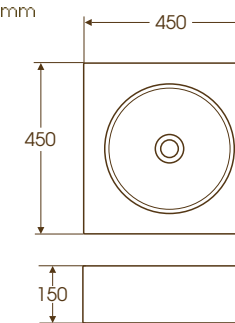

7 Height floor to rim: 600mm