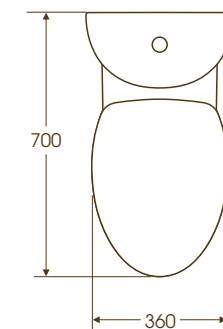

6 Height floor to rim: 815mm

7 Height floor to rim: 400mm

8 Height floor to rim: 400mm

9

10

11

Ideal Standard Celia

- 1 Celia 60cm cabinet [K2178](#)
- 2 Celia 60cm open shelf unit with glass shelf [K2180](#)
- 3 Celia 185cm idealcast bath and feet, includes pop-up waste [K6171](#)
- 4 Celia 185cm idealcast bath and furniture, includes pop-up waste [K6173](#)