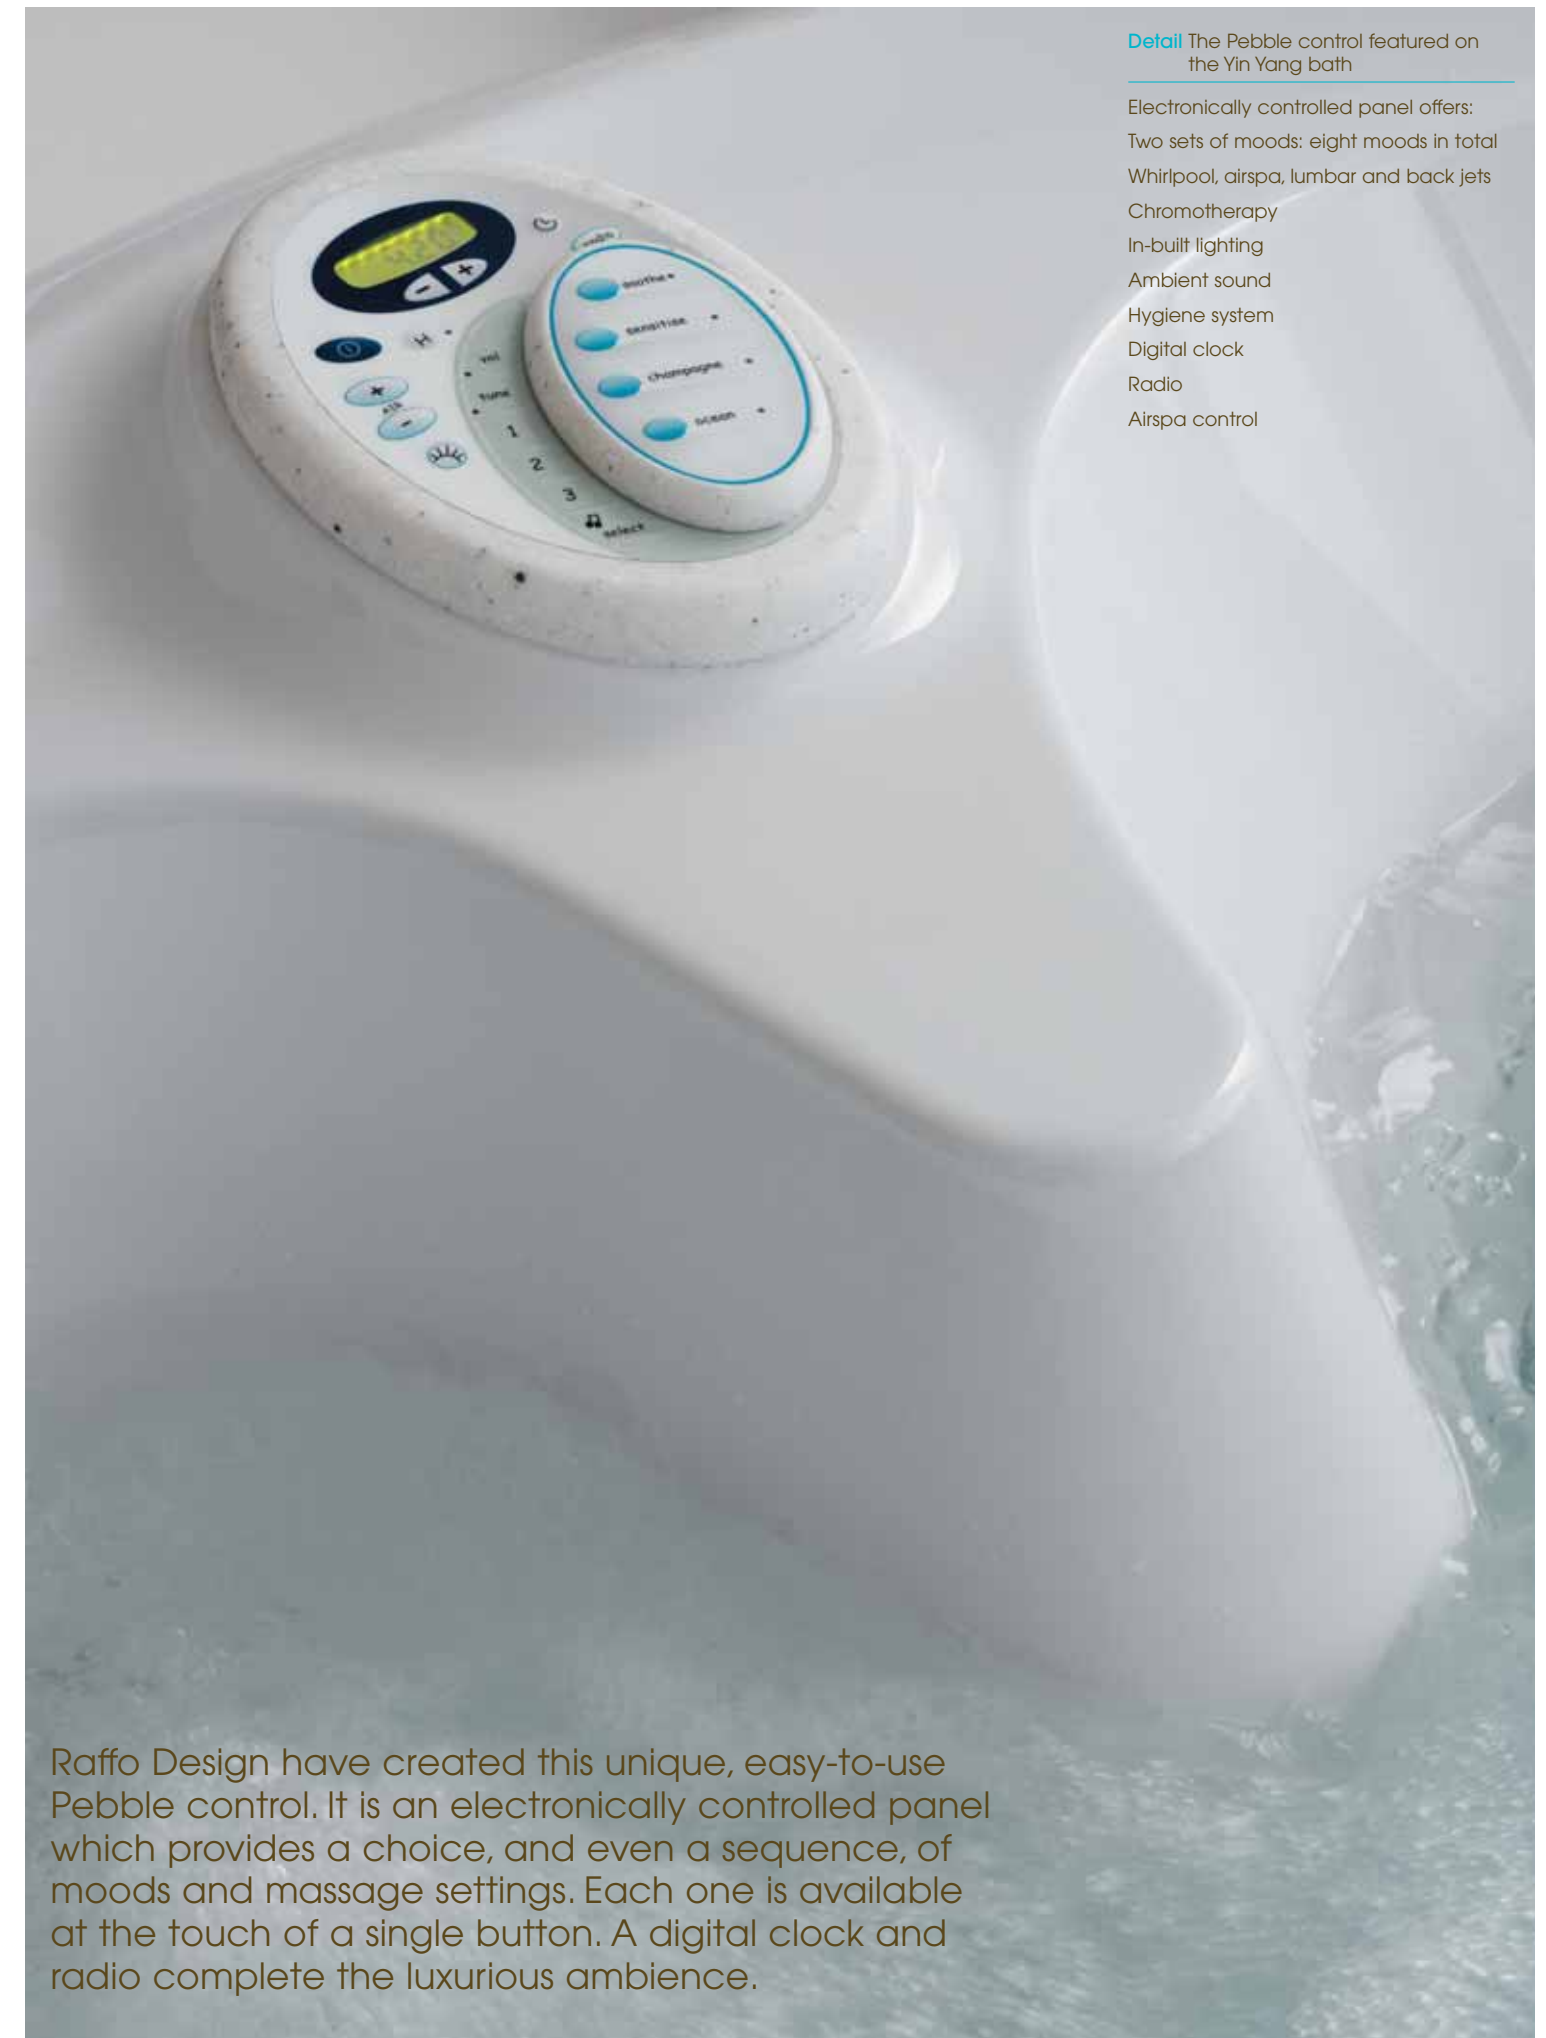

Detail The Pebble control featured on the Yin Yang bath

1. Electronically controlled panel offers:
2. Two sets of moods: eight moods in total
   - Whirlpool, airspa, lumbar and back jets
   - Chromotherapy
   - In-built lighting
   - Ambient sound
   - Hygiene system
   - Digital clock
   - Radio
   - Airspa control

Raffo Design have created this unique, easy-to-use Pebble control. It is an electronically controlled panel which provides a choice, and even a sequence, of moods and massage settings. Each one is available at the touch of a single button. A digital clock and radio complete the luxurious ambience.