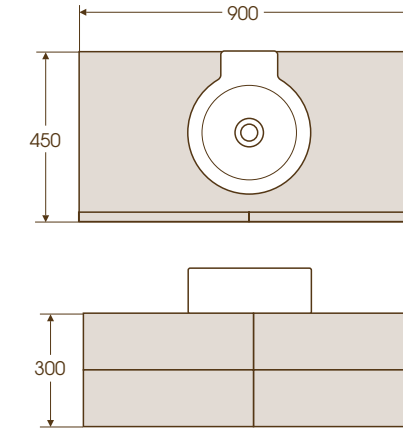

2 The Shower Tube [T8940MZ](#)

1 Height floor to rim: 600mm

2

Børma A15 Furniture

1 Height floor to rim: 600mm

2 Height floor to rim: 600mm

3 Height floor to rim: 600mm

4 Height floor to rim: 600mm