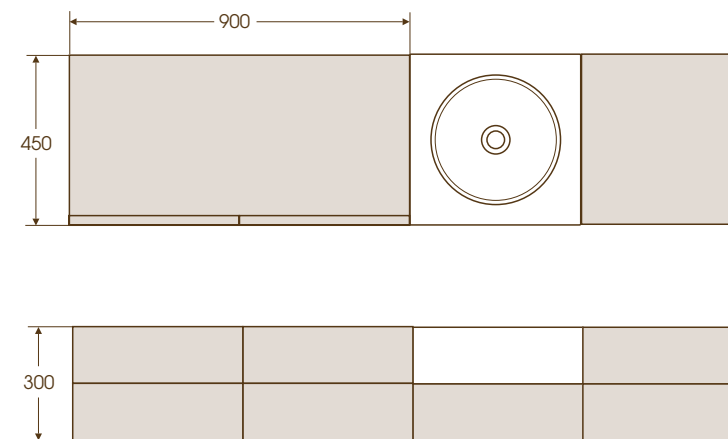

5 Height floor to rim: 600mm