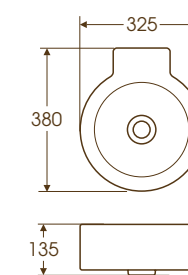

8 Height floor to rim: 600mm

- 1 Børma A15 33cm round basin [E591101](#)
  Børma Double depth basin unit (45x45x30) [F1214](#)

- 2 Børma A15 33cm round basin [E591101](#)
  Børma Double depth two drawer unit (90x45x30) [F1216](#)

- 3 Børma A15 33cm round basin [E591101](#)
  Børma Single depth single basin unit (45x45x15) [F1211](#)

- 4 Børma A15 33cm round basin [E591101](#)
  Børma Single depth two drawer unit (90x45x15) [F1212](#)

- 5 45cm square basin [T0946](#)
  Double depth two drawer unit (90x45x30) [F1215](#)
  Double depth single drawer unit (45x45x30) [F1213](#)
  Single plinth [F1224](#)

- 6 45cm square basin [T0946](#)
  Single depth two drawer unit (90x45x15) [F1212](#)
  Single depth single drawer unit (45x45x15) [F1210](#)

- 7 45cm square basin [T0946](#)

- 8 Børma A15 33cm round basin [E591101](#)