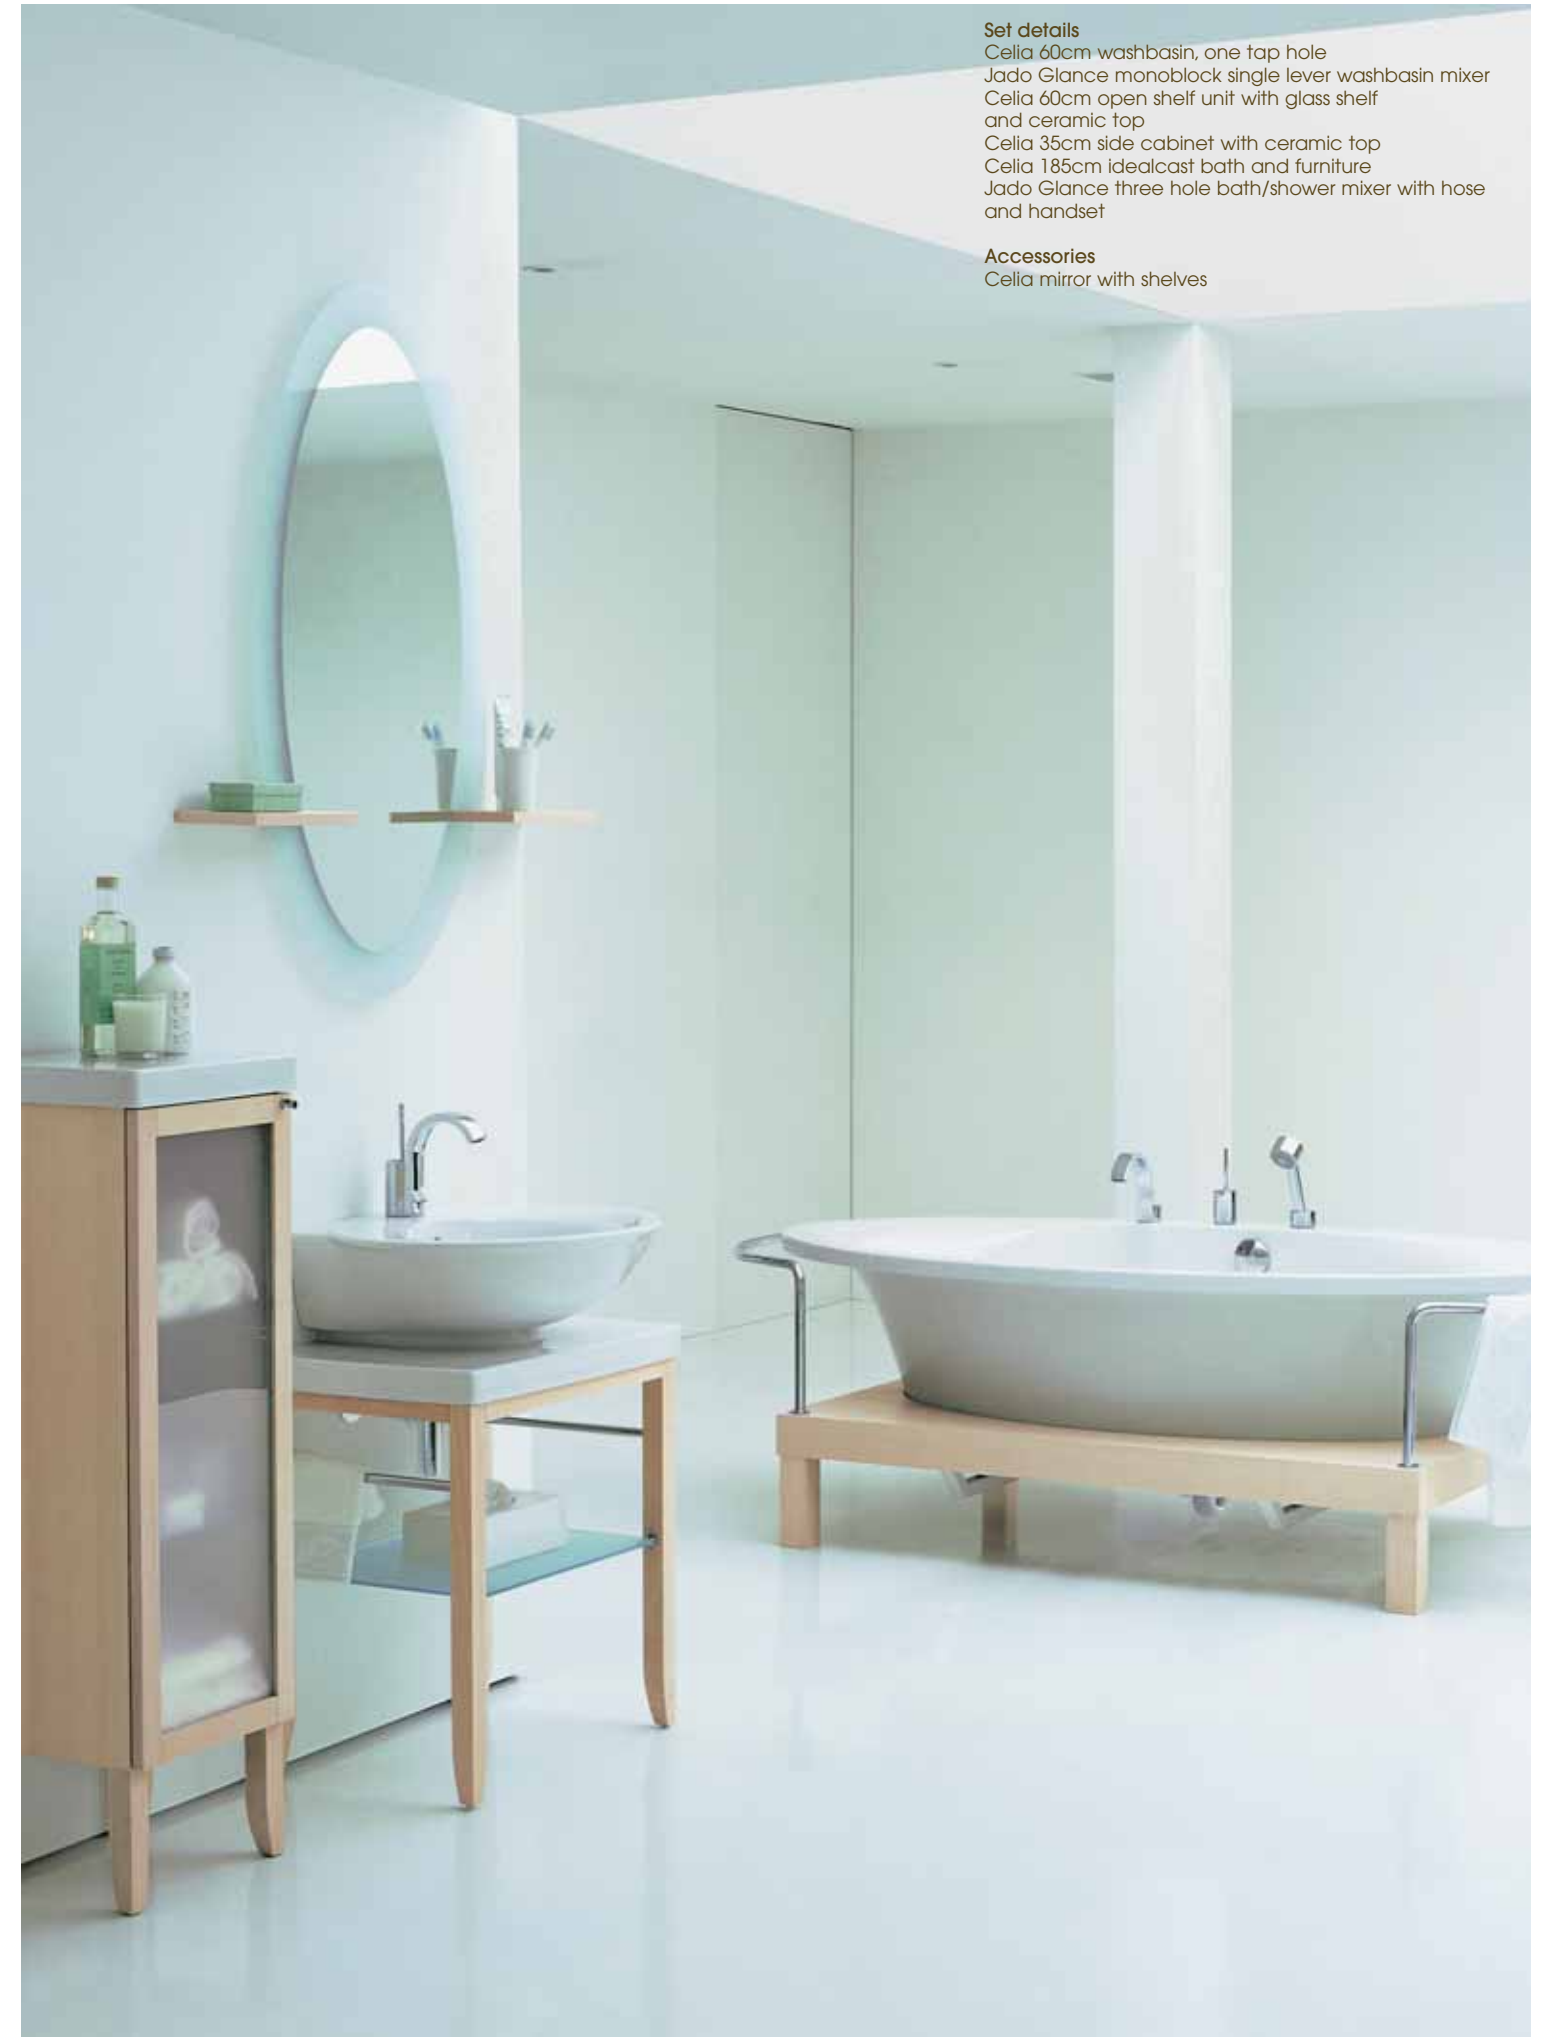

Detail Newson dual control washbasin mixer,
high spout [N9791](#)

Set details
Celia 60cm washbasin, one tap hole
Jado New Haven single lever washbasin mixer
Celia close coupled wc suite
Celia floor standing bidet, one tap hole
Jado New Haven single lever bidet mixer
Celia 185cm idealcast bath and legs
Jado New Haven single lever bath/shower mixer

Accessories
Jado New Haven toilet roll holder with cover

Cornelia Thies, the Cologne based designer, is responsible for Celia, a stylish bathroom collection based on an oval.

Set details
Celia 60cm washbasin, one tap hole
Jado Glance monoblock single lever washbasin mixer
Celia 60cm open shelf unit with glass shelf and ceramic top
Celia 35cm side cabinet with ceramic top
Celia 185cm idealcast bath and furniture
Jado Glance three hole bath/shower mixer with hose and handset

Accessories
Celia mirror with shelves

1 Celia 60cm washbasin, one tap hole [K0682](#)
with Celia semi-pedestal (large) [K0068](#)
Jado New Haven single lever washbasin mixer [L4000](#)
also available
Celia 65cm washbasin, one tap hole [K0683](#)
Celia 55cm washbasin, one tap hole [K0681](#)
Celia pedestal [K0070](#)