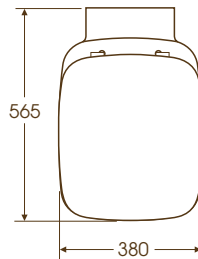

4 Height floor to rim: 440mm