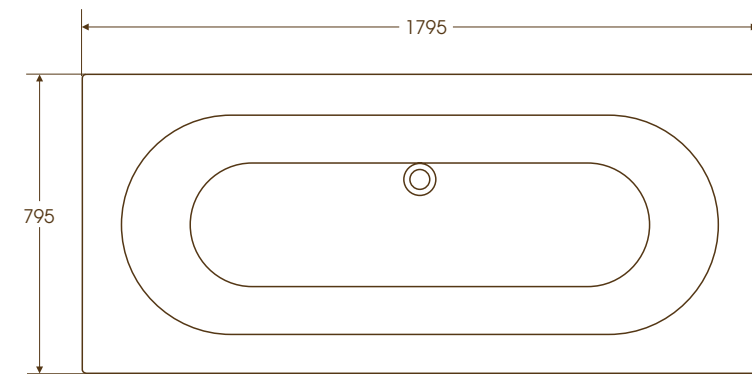

3 Height floor to rim: 440mm

2 Height floor to rim: 585mm