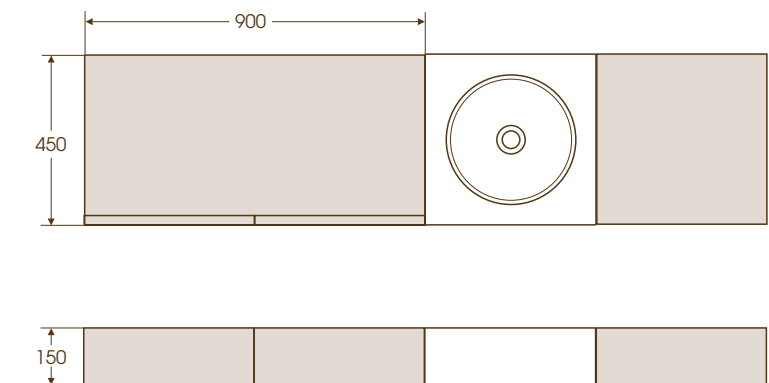

6 Height floor to rim: 600mm