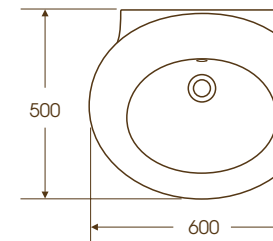

Ideal Standard Celia

1 Height floor to rim: 850mm

2 Height floor to rim: 850mm

3 Height floor to rim: 850mm

4 Height floor to rim: 850mm

1 Celia 50cm handrinse washbasin [K0680](#)

2 Celia 55cm washbasin [K0681](#)