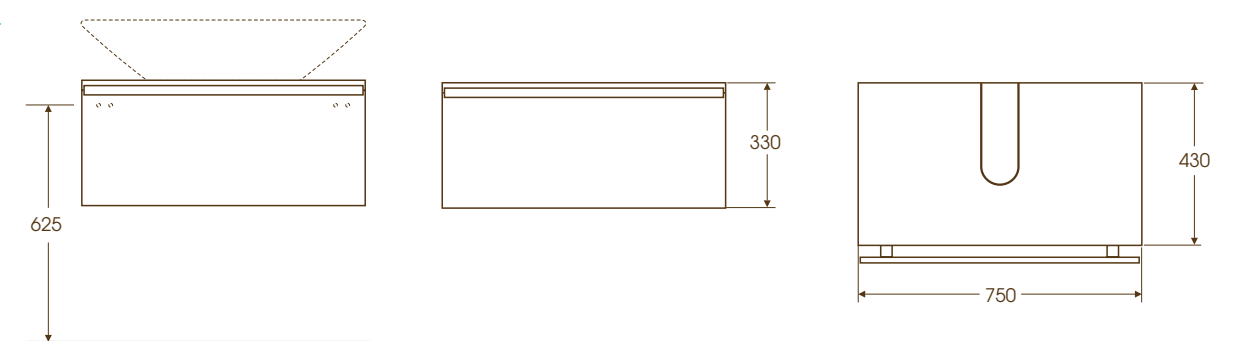

- 1 Tonic 50cm open shelf washbasin unit [K2170](#)
- 2 Tonic 50cm washbasin unit [K2168](#)
- 3 Tonic 75cm open shelf washbasin unit [K2165](#)
- 4 Tonic 75cm washbasin unit [K2167](#)

1

2

3

4

1 Tonic Guest 50cm central washbasin [K0705](#)
Tonic Guest 46cm central mirror with lamp and fitting, and integrated washbasin mixer [N1184](#)
Tonic Guest 46cm right/left hand washbasin cabinet beech/grey [K2190](#)