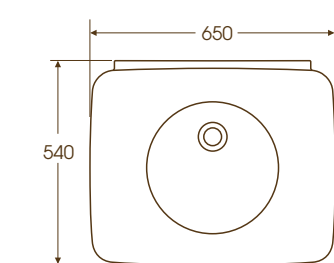

5 Height floor to rim: 853mm