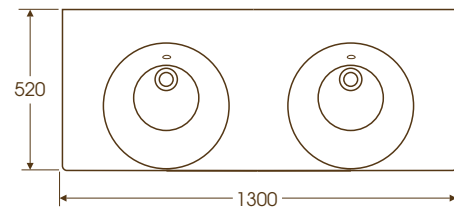

4

Ideal Standard IQ

- 1 IQ 130cm double washbasin [K0697](#)
- 2 IQ 70cm washbasin [K0675](#)
- 3 IQ 80cm washbasin [K0694](#)
- 4 IQ furniture stand with countertop for 130cm washbasin [K2188](#)
- 5 IQ furniture stand for 80cm washbasin [K2174](#)

1 Height floor to rim: 850mm