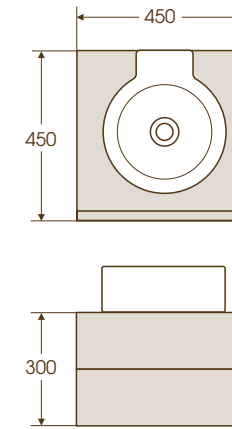

2 The Shower Tube [T8940MZ](#)

1 Height floor to rim: 600mm

2

Børma A15 Furniture

1 Height floor to rim: 600mm

2 Height floor to rim: 600mm

3 Height floor to rim: 600mm

4 Height floor to rim: 600mm