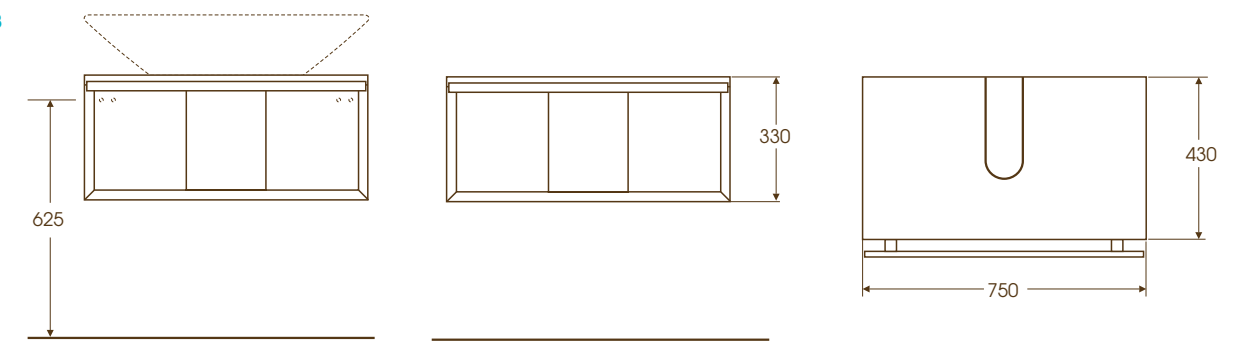

- 1 Tonic 50cm open shelf washbasin unit [K2170](#)
- 2 Tonic 50cm washbasin unit [K2168](#)
- 3 Tonic 75cm open shelf washbasin unit [K2165](#)
- 4 Tonic 75cm washbasin unit [K2167](#)

1

2

3

4

1 Tonic Guest 50cm central washbasin [K0705](#)
Tonic Guest 46cm central mirror with lamp and fitting, and integrated washbasin mixer [N1184](#)
Tonic Guest 46cm right/left hand washbasin cabinet beech/grey [K2190](#)