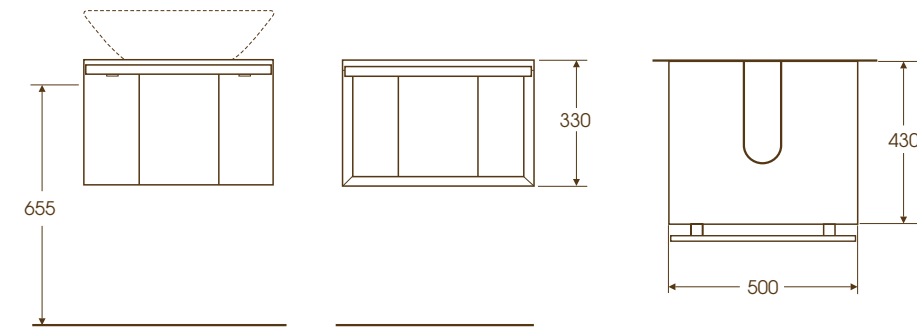

Ideal Standard Tonic

- 1 Tonic 50cm handrinse washbasin [K0686](#)
- 2 Tonic 60cm washbasin [K0688](#)
- 3 Tonic 65cm washbasin [K0689](#)
- 4 Tonic 170 x 80cm bath, includes pop-up waste [K6162](#)
- 5 Tonic close coupled wc suite with horizontal outlet [K3104](#)
- 6 Tonic wall mounted bidet [K5050](#)
- 7 Tonic wall mounted wc suite with horizontal outlet [K3101](#)

1 Height floor to rim: 850mm

Ideal Standard Tonic

- 1 Tonic 50cm open shelf washbasin unit [K2170](#)
- 2 Tonic 50cm washbasin unit [K2168](#)
- 3 Tonic 75cm open shelf washbasin unit [K2165](#)
- 4 Tonic 75cm washbasin unit [K2167](#)

1

2