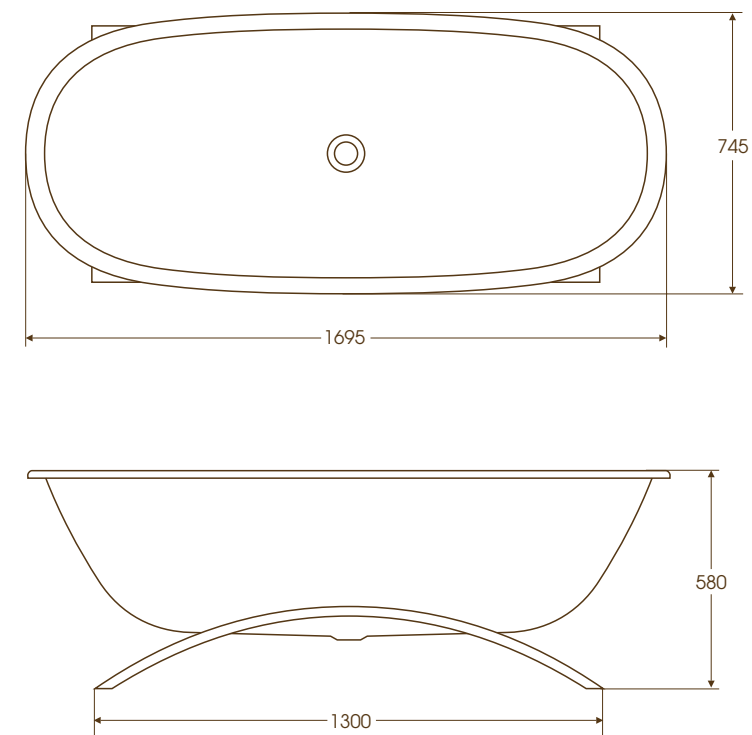

1 Height floor to rim: 850mm

2 Height floor to rim: 850mm

3 Height floor to rim: 850mm

4 Height floor to rim: 850mm

5 Height floor to rim: 600mm

Ideal Standard Tonic

- 1 Tonic 50cm handrinse washbasin [K0686](#)
- 2 Tonic 60cm washbasin [K0688](#)
- 3 Tonic 65cm washbasin [K0689](#)
- 4 Tonic 170 x 80cm bath, includes pop-up waste [K6162](#)
- 5 Tonic close coupled wc suite with horizontal outlet [K3104](#)
- 6 Tonic wall mounted bidet [K5050](#)
- 7 Tonic wall mounted wc suite with horizontal outlet [K3101](#)