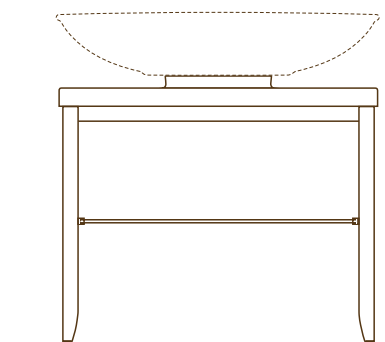

6 Height floor to rim: 815mm

7 Height floor to rim: 400mm

8 Height floor to rim: 400mm

9

10

11

Ideal Standard Celia

- 1 Celia 60cm cabinet [K2178](#)
- 2 Celia 60cm open shelf unit with glass shelf [K2180](#)
- 3 Celia 185cm idealcast bath and feet, includes pop-up waste [K6171](#)
- 4 Celia 185cm idealcast bath and furniture, includes pop-up waste [K6173](#)