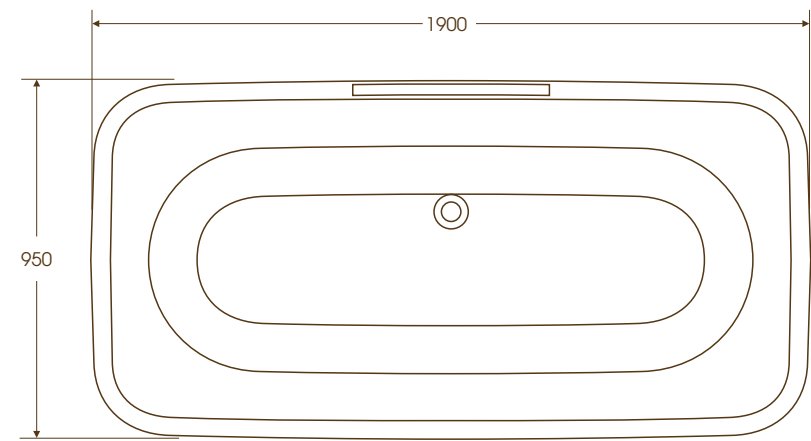

Ideal Standard Newson

1. 1 Newson freestanding island bath (190 x 95cm) [E0171](#)
2. 2 Newson bath (180 x 80cm) [E0175](#)
3. 3 Newson back-to-wall wc suite [T3134](#)
4. 4 Newson wall mounted wc suite, with horizontal outlet [T3135](#)
5. 5 Newson 65cm washbasin [T0794](#)
6. 6 Newson 72cm washbasin [T0857](#)
7. 7 Newson floor standing bidet [T5039](#)
8. 8 Newson wall mounted bidet [T5058](#)

1 Height floor to rim: 560mm