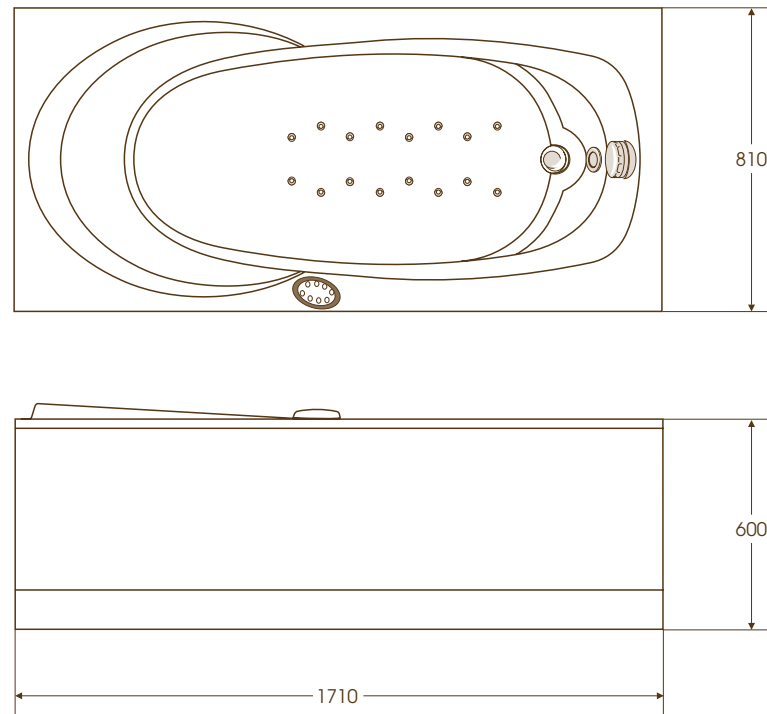

2 The Shower Tube [T8940MZ](#)

1 Height floor to rim: 600mm

2

Børma A15 Furniture

1 Height floor to rim: 600mm

2 Height floor to rim: 600mm

3 Height floor to rim: 600mm

4 Height floor to rim: 600mm