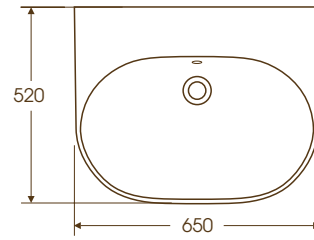

3 Height floor to rim: 850mm