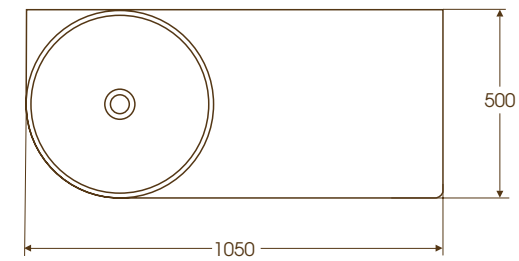

1 Height floor to rim: 850mm

2 Height floor to rim: 850mm

3 Height floor to rim: 850mm

4 Height floor to rim: 850mm

5 Height floor to rim: 600mm

Ideal Standard Tonic

- 1 Tonic 50cm handrinse washbasin [K0686](#)
- 2 Tonic 60cm washbasin [K0688](#)
- 3 Tonic 65cm washbasin [K0689](#)
- 4 Tonic 170 x 80cm bath, includes pop-up waste [K6162](#)
- 5 Tonic close coupled wc suite with horizontal outlet [K3104](#)
- 6 Tonic wall mounted bidet [K5050](#)
- 7 Tonic wall mounted wc suite with horizontal outlet [K3101](#)