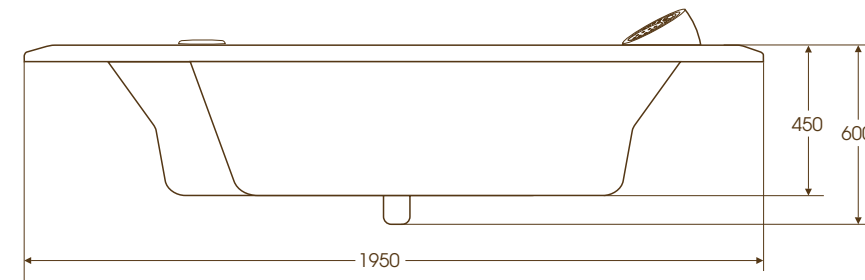

Ideal Standard Hydro Yin Yang Bath/Hydro 300

1 Height floor to rim: 600mm