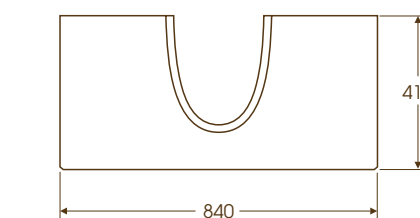

6 Height floor to rim: 815mm

7 Height floor to rim: 400mm

8 Height floor to rim: 400mm

9

10

11

Ideal Standard Celia

- 1 Celia 60cm cabinet [K2178](#)
- 2 Celia 60cm open shelf unit with glass shelf [K2180](#)
- 3 Celia 185cm idealcast bath and feet, includes pop-up waste [K6171](#)
- 4 Celia 185cm idealcast bath and furniture, includes pop-up waste [K6173](#)