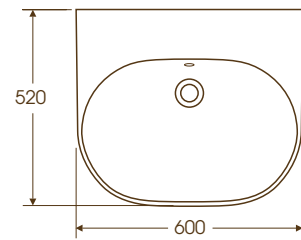

2 Height floor to rim: 850mm