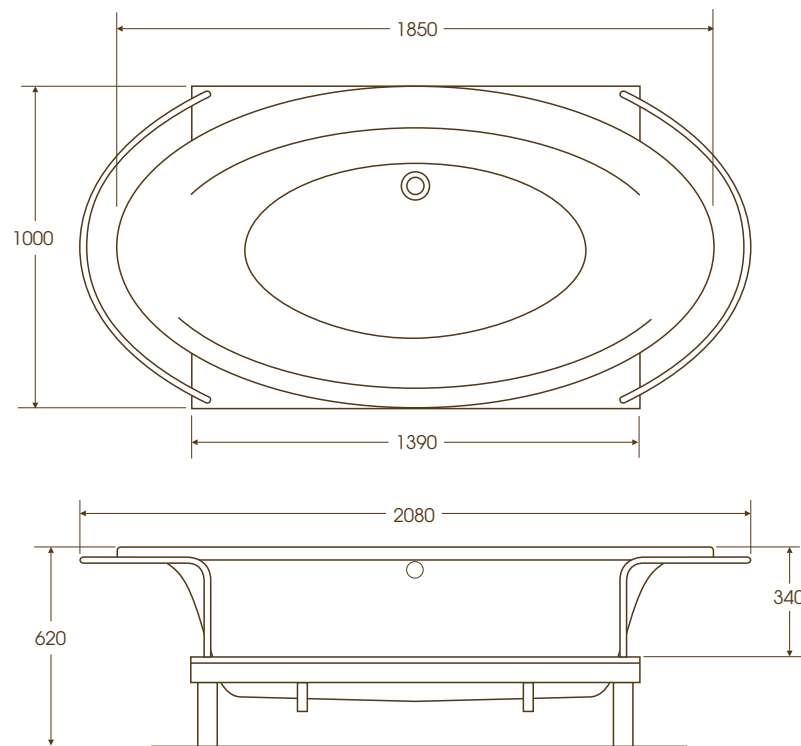

4 Overall size: 2080 x 1000 x 620mm, bath size: 1850 x 1000 x 490mm