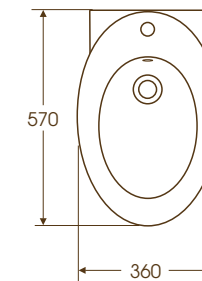

1 Celia 50cm handrinse washbasin [K0680](#)

2 Celia 55cm washbasin [K0681](#)

3 Celia 60cm washbasin [K0682](#)

4 Celia 65cm washbasin [K0683](#)

5 Celia wall mounted bidet [K5048](#)

6 Celia close coupled wc suite, with horizontal outlet [K3100](#)

7 Celia floor standing bidet [K5049](#)

8 Celia wall mounted wc suite, with horizontal outlet [K3098](#)

9 Celia 82cm cabinet [K2179](#)

10 Celia 82cm open shelf unit with glass shelf [K2181](#)

11 Celia 35cm side cabinet [K2183](#)

5 Height floor to rim: 400mm