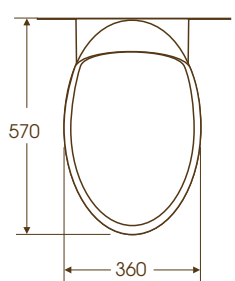

6 Height floor to rim: 815mm

7 Height floor to rim: 400mm

8 Height floor to rim: 400mm

9

10

11

Ideal Standard Celia

- 1 Celia 60cm cabinet [K2178](#)
- 2 Celia 60cm open shelf unit with glass shelf [K2180](#)
- 3 Celia 185cm idealcast bath and feet, includes pop-up waste [K6171](#)
- 4 Celia 185cm idealcast bath and furniture, includes pop-up waste [K6173](#)