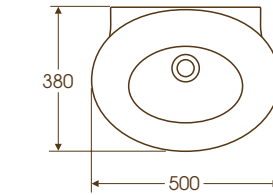

Ideal Standard Celia

1 Height floor to rim: 850mm