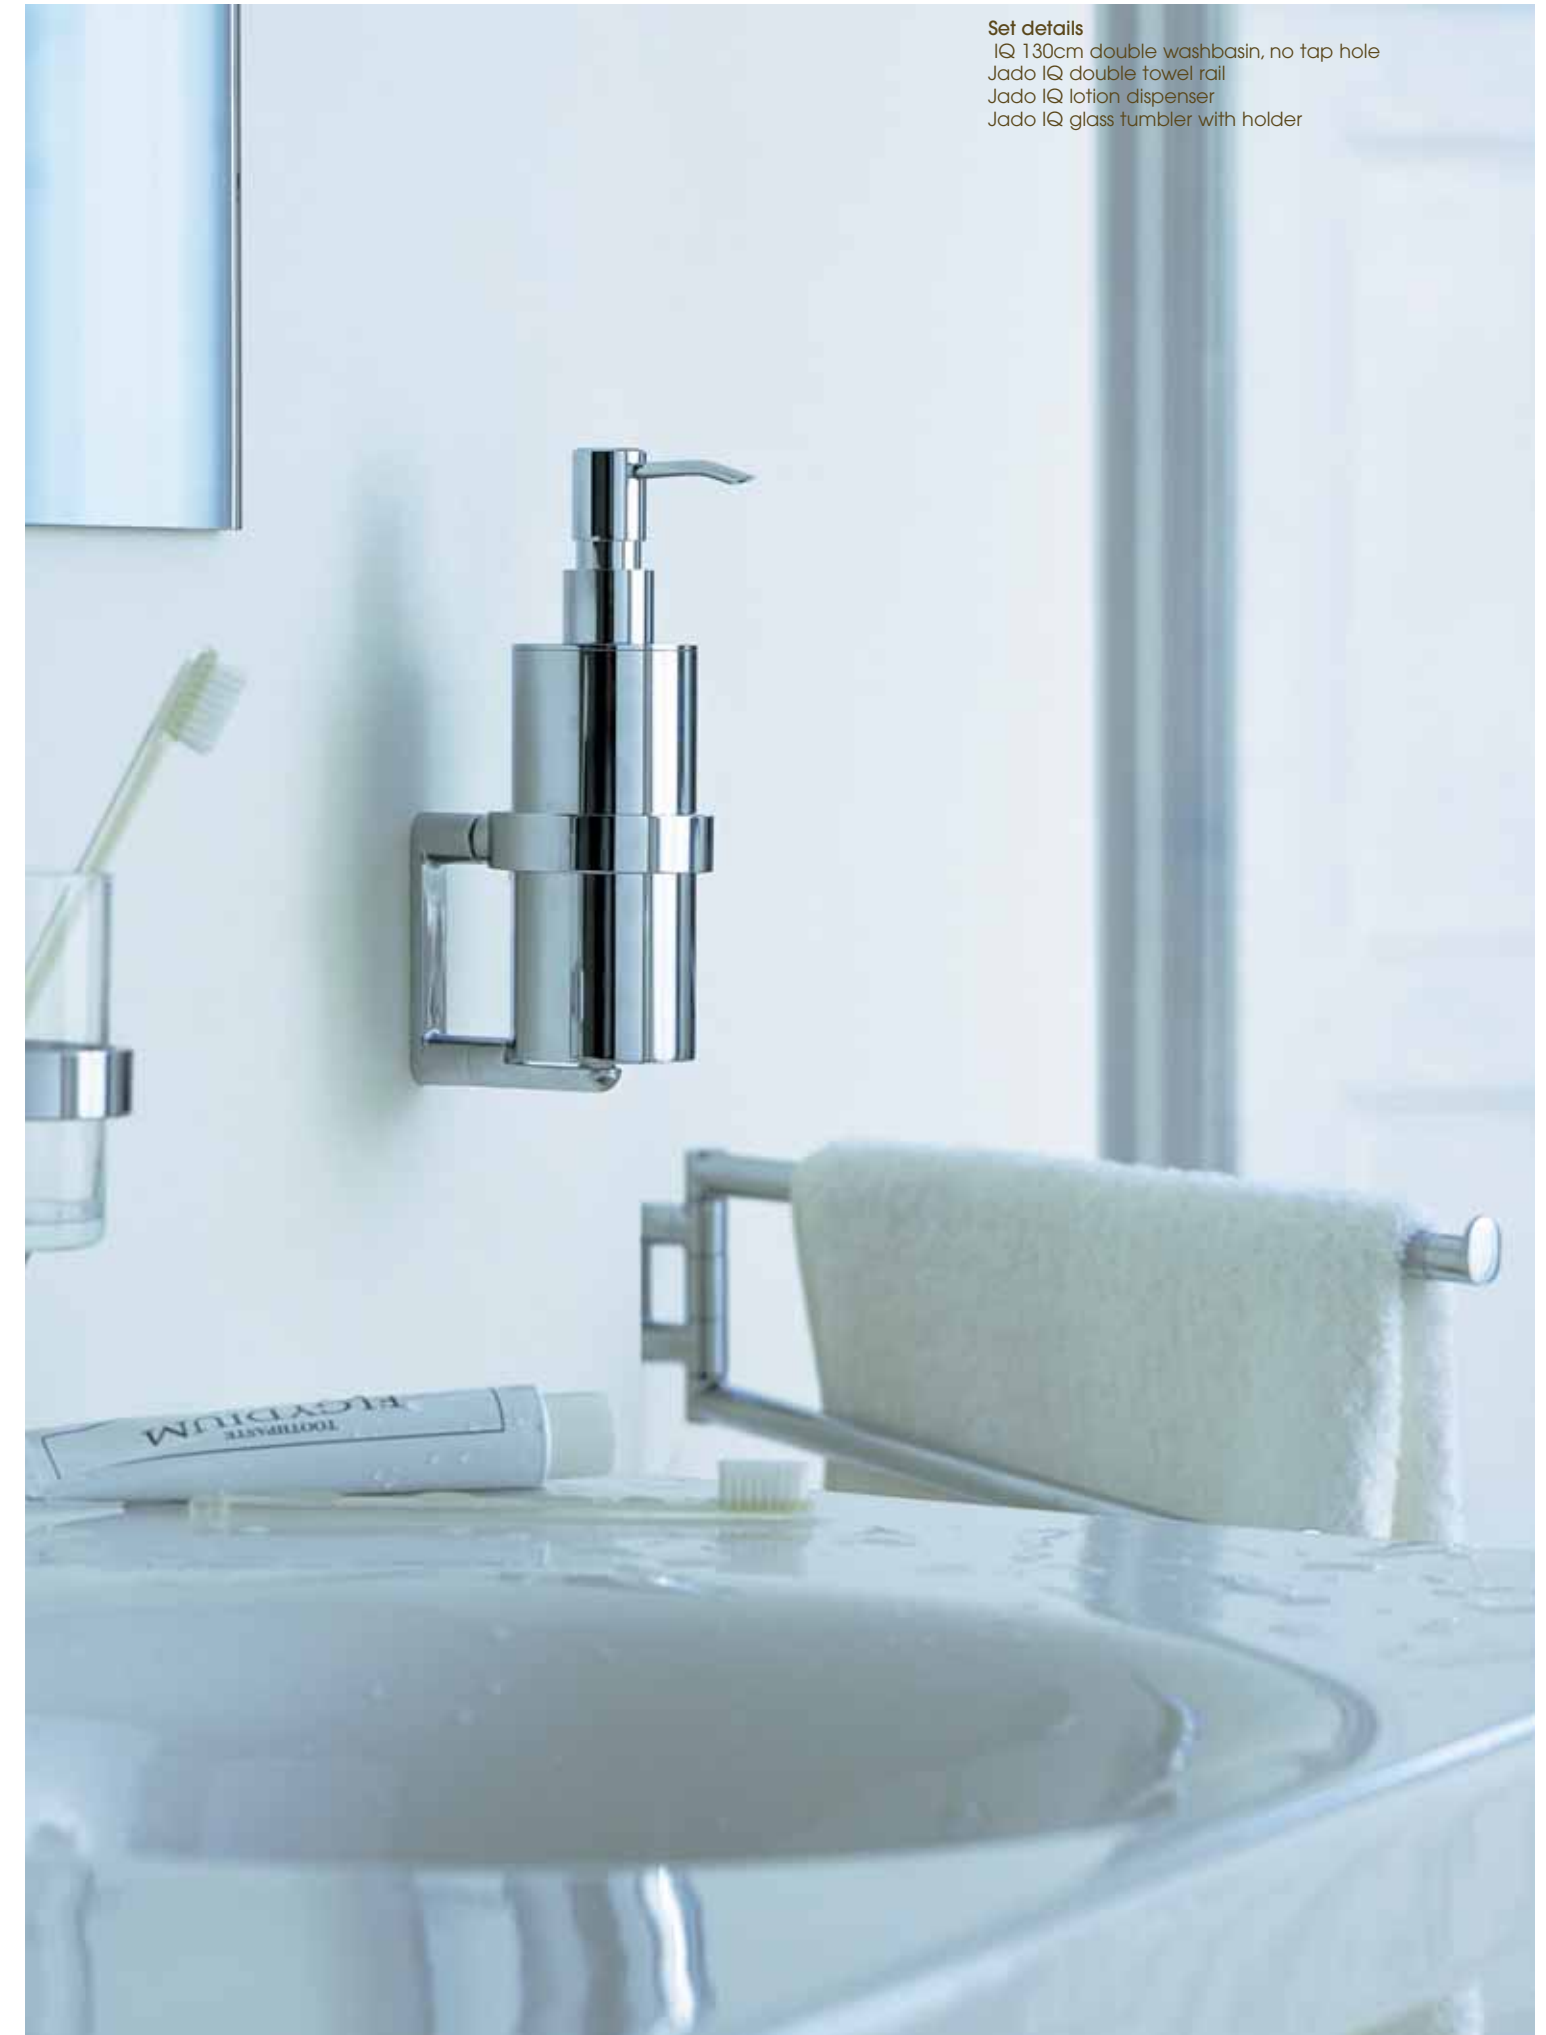

9

Set details

- IQ 130cm double washbasin, no tap hole
- Jado IQ double towel rail
- Jado IQ lotion dispenser
- Jado IQ glass tumbler with holder

Jado Amadea

1 Jado Amadea wall mounted washbasin mixer with oval handles [L4061](#)
wall basin mixer installation kit [H2462 NU](#)