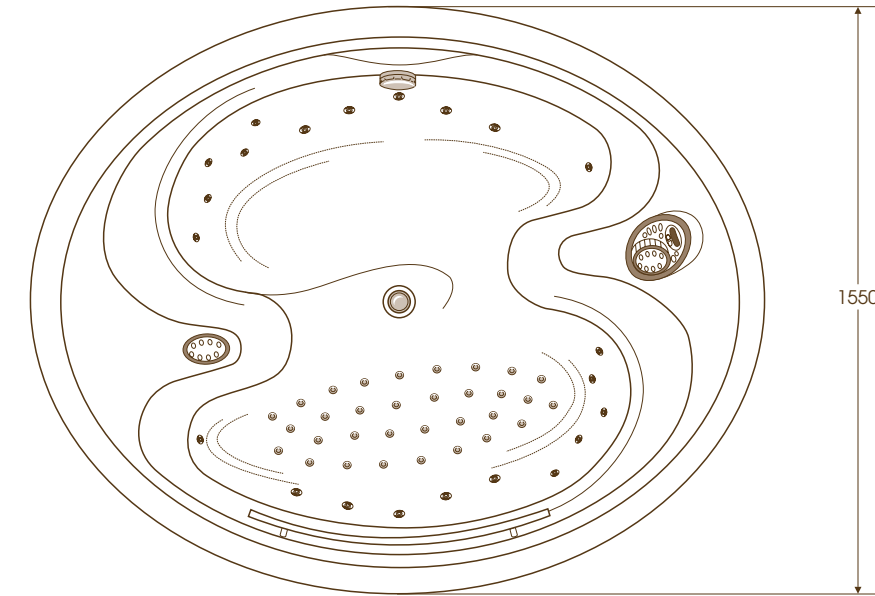

Ideal Standard Hydro Yin Yang Bath/Hydro 300

1 Height floor to rim: 600mm