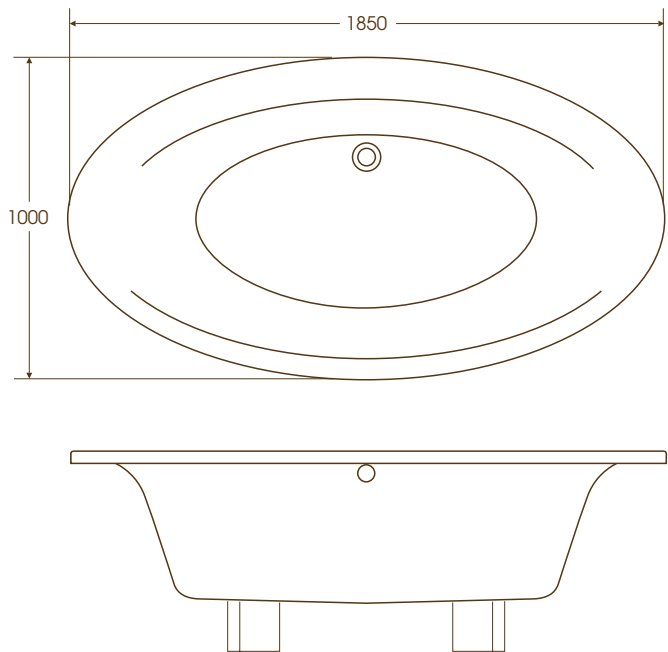

Ideal Standard Celia

- 1 Celia 60cm cabinet [K2178](#)
- 2 Celia 60cm open shelf unit with glass shelf [K2180](#)
- 3 Celia 185cm idealcast bath and feet, includes pop-up waste [K6171](#)
- 4 Celia 185cm idealcast bath and furniture, includes pop-up waste [K6173](#)

3 Height floor to rim: 625mm

Ideal Standard Independent Basins/The Bath

- 1 Independent 80 x 50cm left hand basin [T0726](#)
- 2 Independent 100 x 50cm left hand basin [T0826](#)
- 3 Independent 80 x 50cm right hand basin [T0722](#)
- 4 Independent 100 x 50cm right hand basin [T0822](#)
- 5 The Bath 170 x 75cm, includes pop-up waste [E2001](#)