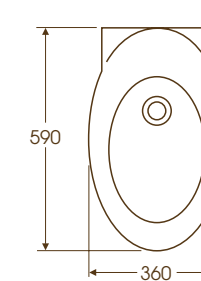

7 Height floor to rim: 400mm