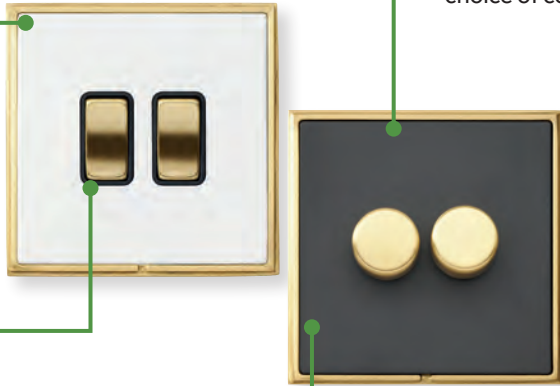

Linea-Scala CFX[®] Range

Concealed Fixing Accessories
on Stepped Edge Plates

View range online

The Linea CFX® range comes in six different designs to suit either contemporary or classic interiors. Linea CFX® has a separate back frame and our patented four point face plate clipping system, allowing the option of matching or contrasting elements.

Concealed fixings to give screwless aesthetic

White or Black inserts available

Two-part frame and plate for 'mix and match'

Stunning front plate finishes and frame and insert finishes gives a huge choice of combinations