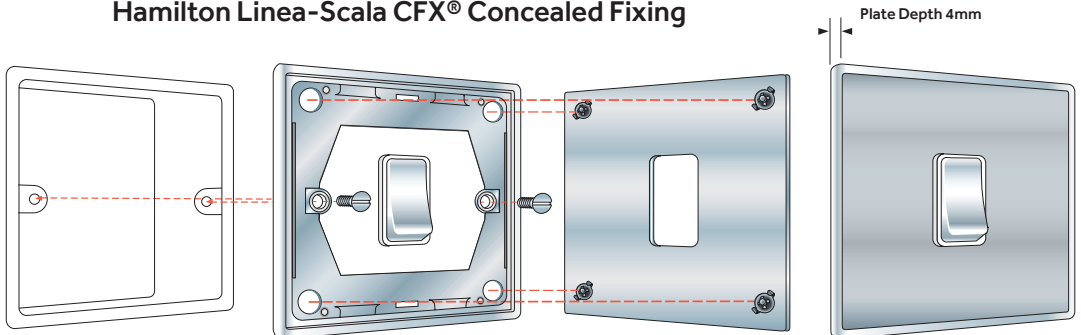

Hamilton Linea-Scala CFX® Concealed Fixing