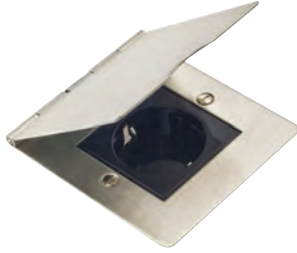

Sheer Floor Sockets

International Power Sockets

85D 6126 B