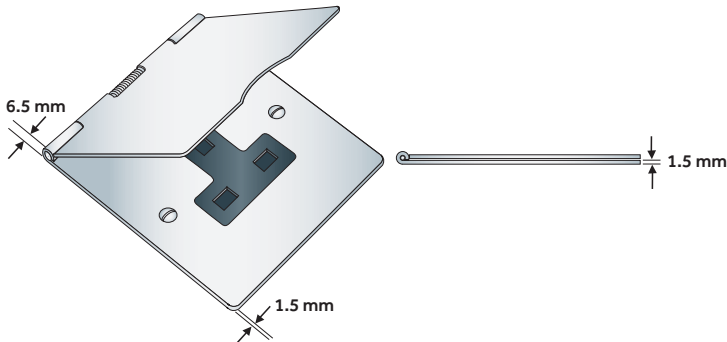

87D J45 W

84D 6126 B

Sheer Floor Sockets

Power Sockets

SHEER FLOOR SOCKET RANGE

84D US13 W

85D US5 W

Plate Finish	Insert Finish	 1 gang 2A Unswitched Socket	 1 gang 5A Unswitched Socket	 1 gang 13A Unswitched Socket	 2 gang 13A Unswitched Socket
Antique Brass	Black	89D US2 B	89D US5 B	89D US13 B	89D US99 B
Bright Chrome	Black	87D US2 B	87D US5 B	87D US13 B	87D US99 B
Bright Chrome	White	87D US2 W	87D US5 W	87D US13 W	87D US99 W
Polished Brass	Black	81D US2 B	81D US5 B	81D US13 B	81D US99 B
Polished Brass	White	81D US2 W	81D US5 W	81D US13 W	81D US99 W
Satin Brass	Black	82D US2 B	82D US5 B	82D US13 B	82D US99 B
Satin Brass	White	82D US2 W	82D US5 W	82D US13 W	82D US99 W
Satin Nickel	Black	85D US2 B	85D US5 B	85D US13 B	85D US99 B
Satin Nickel	White	85D US2 W	85D US5 W	85D US13 W	85D US99 W
Satin Steel	Black	84D US2 B	84D US5 B	84D US13 B	84D US99 B
Satin Steel	White	84D US2 W	84D US5 W	84D US13 W	84D US99 W
Nominal Size:		85.5mm x 93.5mm	85.5mm x 93.5mm	85.5mm x 93.5mm	145mm x 93.5mm
Minimum Wall Box Depth:		35mm	35mm	35mm	35mm

Insert Surround Colour Key: (-B) Black, (-W) White

Sheer Floor Sockets

EuroFix Plates complete with Fixing Grid

82D EURO4

Plate Finish	1 Module EuroFix 25x50mm Apertured Plate with Grid	2 Module EuroFix 50x50mm Apertured Plate with Grid	3 Module EuroFix 75x50mm Apertured Plate with Grid	4 Module EuroFix 100x50mm Apertured Plate with Grid
Antique Brass	89D EURO1	89D EURO2	89D EURO3	89D EURO4
Bright Chrome	87D EURO1	87D EURO2	87D EURO3	87D EURO4
Polished Brass	81D EURO1	81D EURO2	81D EURO3	81D EURO4
Satin Brass	82D EURO1	82D EURO2	82D EURO3	82D EURO4
Satin Nickel	85D EURO1	85D EURO2	85D EURO3	85D EURO4
Satin Steel	84D EURO1	84D EURO2	84D EURO3	84D EURO4
Nominal Size:	85.5mm x 93.5mm	85.5mm x 93.5mm	145mm x 93.5mm	145mm x 93.5mm
Minimum Wall Box Depth:	As Per Insert	As Per Inserts	As Per Inserts	As Per Inserts