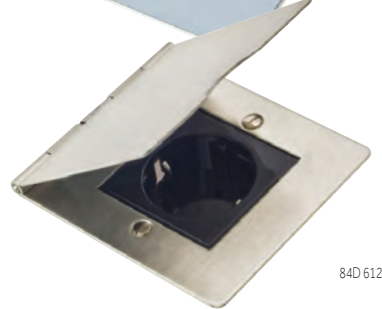

87D J45 W

84D 6126 B