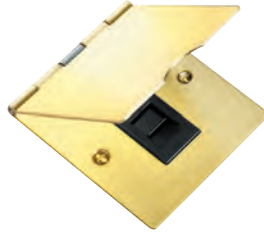

Plate Finish	Insert Finish	
Antique Brass	Black	89D TV B
Bright Chrome	Black	87D TV B
Bright Chrome	White	87D TV W
Polished Brass	Black	81D TV B
Polished Brass	White	81D TV W
Satin Brass	Black	82D TV B
Satin Brass	White	82D TV W
Satin Nickel	Black	85D TV B
Satin Nickel	White	85D TV W
Satin Steel	Black	84D TV B
Satin Steel	White	84D TV W
Nominal Size:		85.5mm x 93.5mm
Minimum Wall Box Depth:		25mm

Insert Surround Colour Key: (-B) Black, (-W) White

Sheer Floor Sockets

Telephone and Data Outlets

82D TCM B

82D J45 B

1 gang Telephone Master

1 gang Telephone Slave

1 gang RJ12 Outlet - Unshielded

1 gang RJ45 CAT 5E Outlet - Unshielded

Plate Finish	Insert Finish	1 gang Telephone Master	1 gang Telephone Slave	1 gang RJ12 Outlet - Unshielded	1 gang RJ45 CAT 5E Outlet - Unshielded
Antique Brass	Black	89D TCM B	89D TCS B	89D J12 B	89D J45 B
Bright Chrome	Black	87D TCM B	87D TCS B	87D J12 B	87D J45 B
Bright Chrome	White	87D TCM W	87D TCS W	87D J12 W	87D J45 W
Polished Brass	Black	81D TCM B	81D TCS B	81D J12 B	81D J45 B
Polished Brass	White	81D TCM W	81D TCS W	81D J12 W	81D J45 W
Satin Brass	Black	82D TCM B	82D TCS B	82D J12 B	82D J45 B
Satin Brass	White	82D TCM W	82D TCS W	82D J12 W	82D J45 W
Satin Nickel	Black	85D TCM B	85D TCS B	85D J12 B	85D J45 B
Satin Nickel	White	85D TCM W	85D TCS W	85D J12 W	85D J45 W
Satin Steel	Black	84D TCM B	84D TCS B	84D J12 B	84D J45 B
Satin Steel	White	84D TCM W	84D TCS W	84D J12 W	84D J45 W
Nominal Size:		85.5mm x 93.5mm	85.5mm x 93.5mm	85.5mm x 93.5mm	85.5mm x 93.5mm
Minimum Wall Box Depth:		25mm	25mm	35mm	35mm