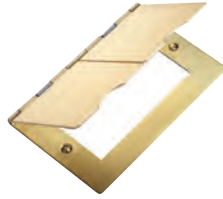

Sheer Floor Sockets

EuroFix Plates complete with Fixing Grid

82D EURO4

Plate Finish	1 Module EuroFix 25x50mm Apertured Plate with Grid	2 Module EuroFix 50x50mm Apertured Plate with Grid	3 Module EuroFix 75x50mm Apertured Plate with Grid	4 Module EuroFix 100x50mm Apertured Plate with Grid
Antique Brass	89D EURO1	89D EURO2	89D EURO3	89D EURO4
Bright Chrome	87D EURO1	87D EURO2	87D EURO3	87D EURO4
Polished Brass	81D EURO1	81D EURO2	81D EURO3	81D EURO4
Satin Brass	82D EURO1	82D EURO2	82D EURO3	82D EURO4
Satin Nickel	85D EURO1	85D EURO2	85D EURO3	85D EURO4
Satin Steel	84D EURO1	84D EURO2	84D EURO3	84D EURO4
Nominal Size:	85.5mm x 93.5mm	85.5mm x 93.5mm	145mm x 93.5mm	145mm x 93.5mm
Minimum Wall Box Depth:	As Per Insert	As Per Inserts	As Per Inserts	As Per Inserts

Note: Minimum Wall Box depth is dependant on the EuroFix insert fitted, please see the EuroFix section for our complete range of inserts.

Insert Surround Colour Key: (-B) Black, (-W) White