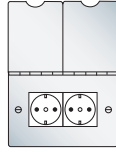

Insert Surround Colour Key: (-B) Black, (-W) White

Sheer Floor Sockets

International Power Sockets

85D 6126 B

Television Coaxial Socket

87D TV W

1 gang 10/16A 220/250V AC
German Unswitched
Socket

2 gang 10/16A 220/250V AC
German Unswitched
Socket

1 gang
Non-Isolated
TV
1in/1out

Plate Finish	Insert Finish		
Antique Brass	Black	89D 6126 B	89D 26126 B
Bright Chrome	Black	87D 6126 B	87D 26126 B
Bright Chrome	White	87D 6126 W	87D 26126 W
Polished Brass	Black	81D 6126 B	81D 26126 B
Polished Brass	White	81D 6126 W	81D 26126 W
Satin Brass	Black	82D 6126 B	82D 26126 B
Satin Brass	White	82D 6126 W	82D 26126 W
Satin Nickel	Black	85D 6126 B	85D 26126 B
Satin Nickel	White	85D 6126 W	85D 26126 W
Satin Steel	Black	84D 6126 B	84D 26126 B
Satin Steel	White	84D 6126 W	84D 26126 W
Nominal Size:		85.5mm x 93.5mm	145mm x 93.5mm
Minimum Wall Box Depth:		47mm	47mm

Plate Finish	Insert Finish	
Antique Brass	Black	89D TV B
Bright Chrome	Black	87D TV B
Bright Chrome	White	87D TV W
Polished Brass	Black	81D TV B
Polished Brass	White	81D TV W
Satin Brass	Black	82D TV B
Satin Brass	White	82D TV W
Satin Nickel	Black	85D TV B
Satin Nickel	White	85D TV W
Satin Steel	Black	84D TV B
Satin Steel	White	84D TV W
Nominal Size:		85.5mm x 93.5mm
Minimum Wall Box Depth:		25mm