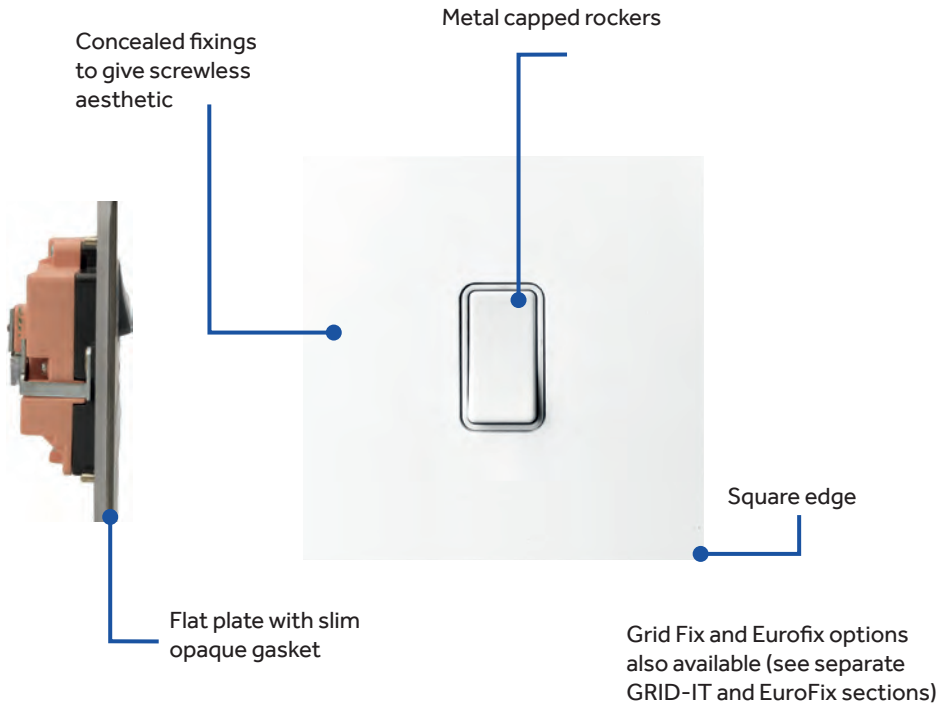

Sheer G2[®]

Stylish, slimline screwless wiring accessories

NEW

View range online

Sheer G2 are a brand new affordable solution for modern switches and sockets. The range features a brand new ultra slim gasket allowing concealed fixing for a clean and contemporary finish that looks stylish in any environment. Sheer G2 also benefits from an integral gasket that forms part of the mounting frame, this is ideal for use on walls that are not perfectly flat.