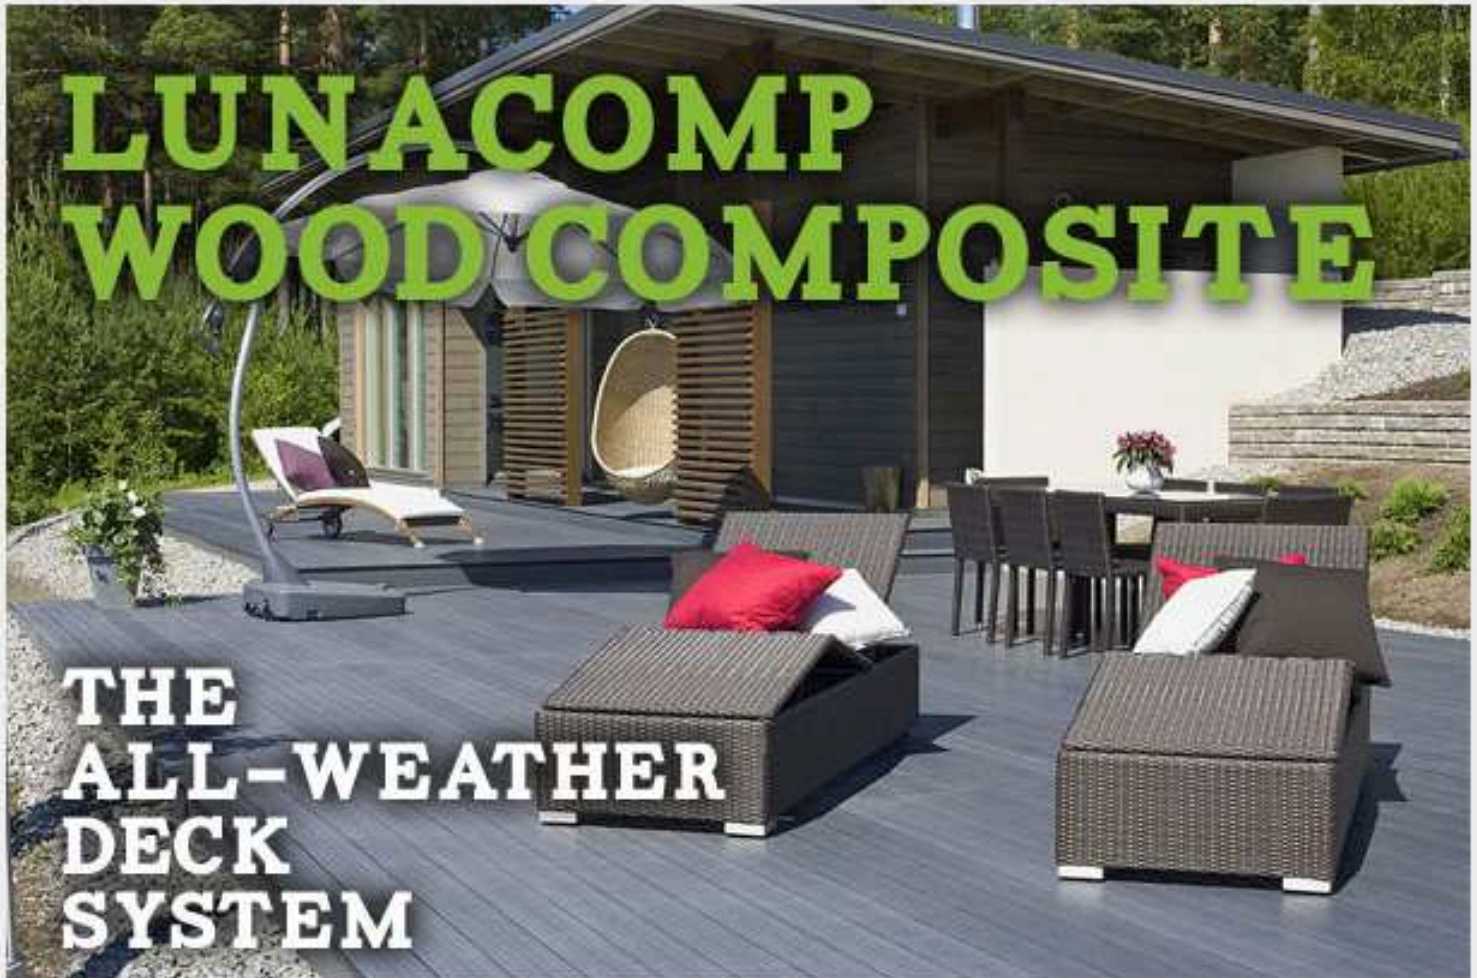

Made from ultra-strong wood plastic composite, it won't splinter, bleach or rot and delivers uncompromised durability year after year. It is LunaComp – the new, all-weather decking system available in the UK from Vincent Timber, the country's leading supplier of sustainable, high performance timber options.

With more wood fibre than a piece of solid wood, it is the natural alternative to traditional wood decking. It requires no surface treatment – just a gentle brush with warm water keeps it clean. Available in Graphite Grey or Rich Mocha Brown, LunaComp retains its colour, shape and strength against whatever the great British weather throws at it.

The stylish and durable wood plastic composite decking system comes with a unique FastClip design for quick and easy assembly. And with a patented no-waste production process, LunaComp combines usability, durability and low environmental impact to deliver the perfect decking system for private and public developments.