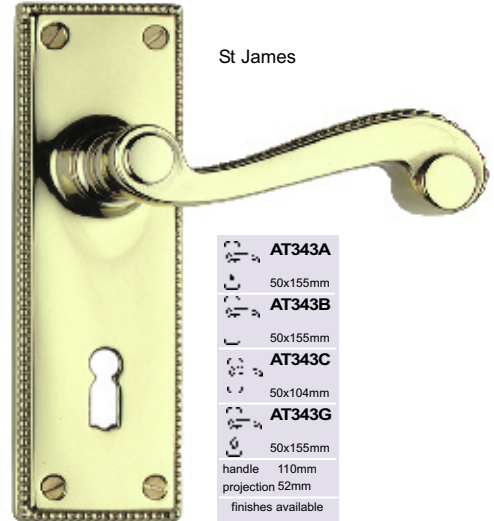

Allart Sculpted Scroll

	AT364A		AT364G
	41x152mm		41x152mm
	AT364B		AT364J
	41x152mm		41x215mm
	AT364C		AT364K
	41x100mm		41x215mm
	AT364D		41x215mm
	51mm dia		handle 90mm
	AT364E		projection 60mm
	41x152mm		finishes available
	AT364F		All Allart Finishes
	41x152mm		

Lever handles are sold as a pair. See pages 79-86 for compatible locks

TRADITIONAL IMPORTED ~ LEVER HANDLES

Sterling Madrid

	AT378A
	46x245mm
	AT378B
	46x245mm
	AT378G
	46x245mm
	handle 110mm
	projection 60mm
	finishes available
	PB-PVD

Sterling Andros

	AT383A
	42x243mm
	AT383B
	42x243mm
	AT383E
	42x243mm
	AT383G
	42x243mm
	handle 110mm
	projection 62mm
	finishes available
	PB-CP-SCP

St James

	AT343A
	50x155mm
	AT343B
	50x155mm
	AT343C
	50x104mm
	AT343G
	50x155mm
	handle 110mm
	projection 52mm
	finishes available
	PB