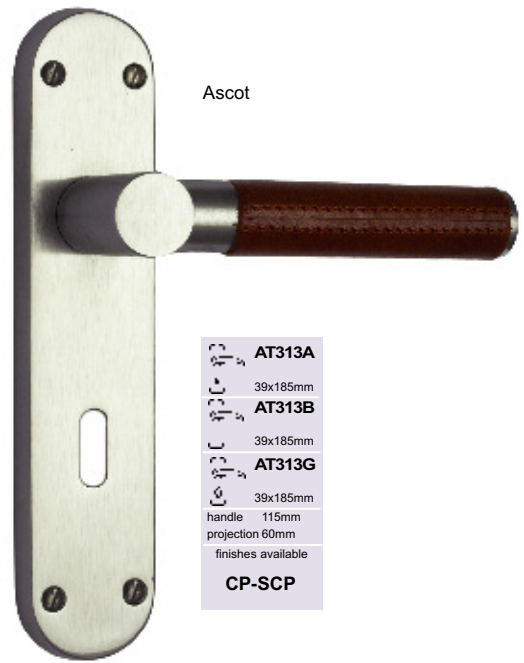

Ascot

	AT313A
	39x185mm
	AT313B
	39x185mm
	AT313G
	39x185mm
	handle 115mm
	projection 60mm
	finishes available
	CP-SCP