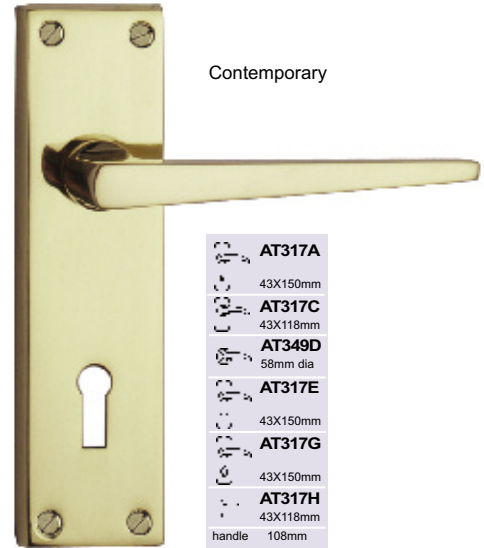

Allart Sculpted Scroll

	AT364A		AT364G
	41x152mm		41x152mm
	AT364B		AT364J
	41x152mm		41x215mm
	AT364C		AT364K
	41x100mm		41x215mm
	AT364D		41x215mm
	51mm dia		handle 90mm
	AT364E		projection 60mm
	41x152mm		finishes available
	AT364F		All Allart Finishes
	41x152mm		

Lever handles are sold as a pair. See pages 79-86 for compatible locks

TRADITIONAL IMPORTED ~ LEVER HANDLES

Sterling Madrid

	AT378A
	46x245mm
	AT378B
	46x245mm
	AT378G
	46x245mm
	handle 110mm
	projection 60mm
	finishes available
	PB-PVD

Sterling Andros

	AT383A
	42x243mm
	AT383B
	42x243mm
	AT383E
	42x243mm
	AT383G
	42x243mm
	handle 110mm
	projection 62mm
	finishes available
	PB-CP-SCP

St James

	AT343A
	50x155mm
	AT343B
	50x155mm
	AT343C
	50x104mm
	AT343G
	50x155mm
	handle 110mm
	projection 52mm
	finishes available
	PB