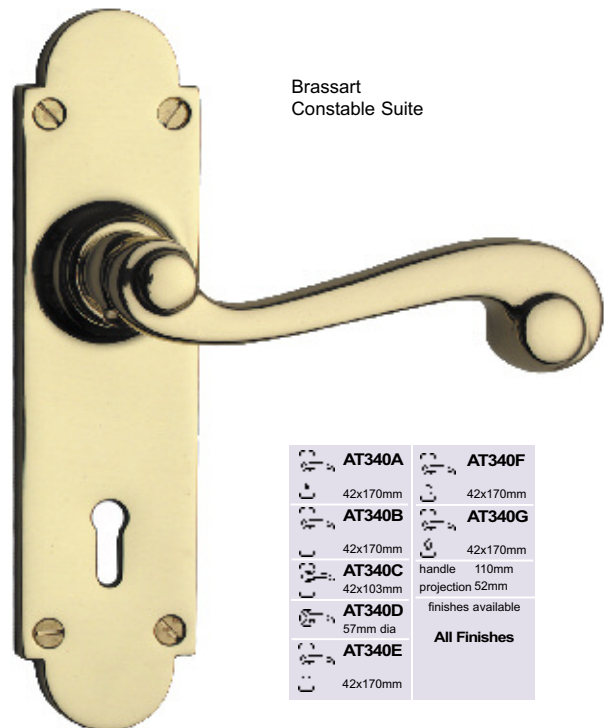

CROFT & BRASSART ~ LEVER HANDLES

Croft
Codsall Suite

	AT329A 41x152mm		AT329F 41x152mm
	AT329C 41x100mm		AT329G 41x152mm
	AT329D 57mm dia	handle	105mm
	AT329E 41x152mm	projection	55mm
		finishes available	
		All Finishes	

Croft
Art Deco Suite

	AT306A 41X150mm		AT306F 41X150mm
	AT306B 41X150mm		AT306G 41X150mm
	AT306C 41X98mm	handle	107mm
	AT306E 41X150mm	projection	50mm
		finishes available	
		All Finishes	

Brassart
Princess Suite

	AT334A 48x175mm		AT334F 48x175mm
	AT334B 48x175mm		AT334G 48x175mm
	AT334C 48x117mm	handle	110mm
	AT334D 57mm dia	projection	52mm
	AT334E 48x175mm	finishes available	
		All Finishes	

Brassart
Constable Suite

Standard plate to use with a mortice sash lock	Standard plate to use with a mortice latch (non locking)	Short plate to use with a mortice latch (non locking)	Round Rose to use with a mortice latch Or with a sash lock and escutcheons	Standard plate to use with a euro profile mortice sash lock	Standard plate to use with a oval profile mortice sash lock	Standard plate to use with a bathroom mortice sash lock	Long plate to use with a mortice latch (non locking)	Long plate to use with a mortice sash lock