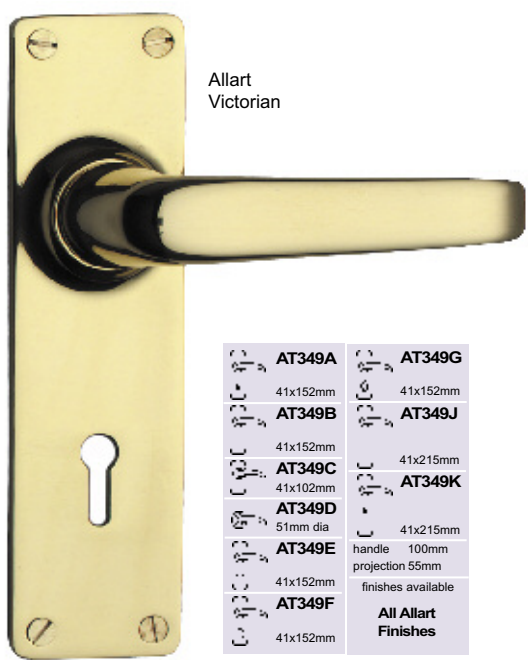

Standard plate to use with a mortice sash lock	Standard plate to use with a mortice latch (non locking)	Short plate to use with a mortice latch (non locking)	Round Rose to use with a mortice latch Or with a sash lock and escutcheons	Standard plate to use with a euro profile mortice sash lock	Standard plate to use with a oval profile mortice sash lock	Standard plate to use with a bathroom mortice sash lock	Long plate to use with a mortice latch (non locking)	Long plate to use with a mortice sash lock

Allart Scroll on Shaped Plate

Allart Scroll

	AT358A		AT358G
	41x152mm		41x152mm
	AT358B		AT358J
	41x152mm		41x215mm
	AT358C		AT358K
	41x100mm		41x215mm
	AT358D		41x215mm
	51mm dia		handle 90mm
	AT358E		projection 55mm
	41x152mm		finishes available
	AT358F		All Allart Finishes
	41x152mm		

Allart Deco Suite

	AT323A		AT323F
	50x155mm		50x155mm
	AT323B		AT323G
	50x155mm		50x155mm
	AT323C		handle 105mm
	43x63mm		projection 55mm
	AT323E		finishes available
	50x155mm		All Allart Finishes

Allart Victorian