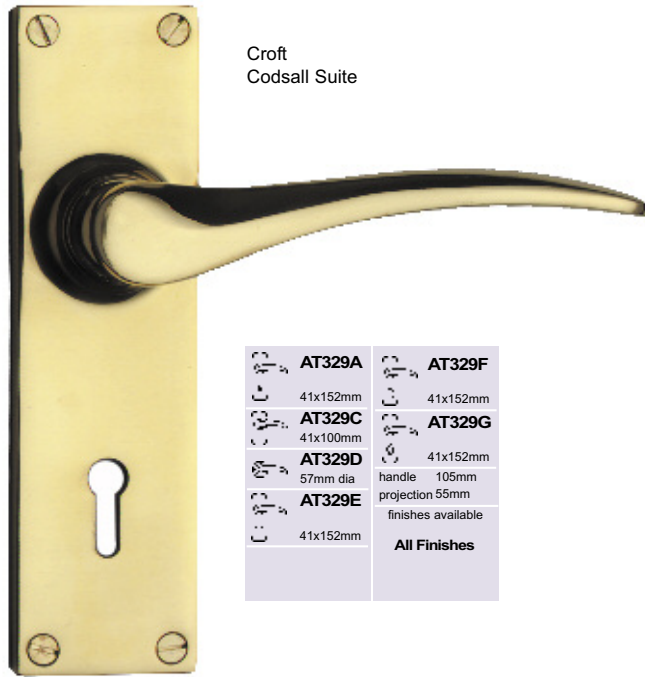

CROFT & BRASSART ~ LEVER HANDLES

Croft
Codsall Suite

	AT329A 41x152mm		AT329F 41x152mm
	AT329C 41x100mm		AT329G 41x152mm
	AT329D 57mm dia	handle	105mm
	AT329E 41x152mm	projection	55mm
		finishes available	
		All Finishes	

Croft
Art Deco Suite

	AT306A 41X150mm		AT306F 41X150mm
	AT306B 41X150mm		AT306G 41X150mm
	AT306C 41X98mm	handle	107mm
	AT306E 41X150mm	projection	50mm
		finishes available	
		All Finishes	

Brassart
Princess Suite

	AT334A 48x175mm		AT334F 48x175mm
	AT334B 48x175mm		AT334G 48x175mm
	AT334C 48x117mm	handle	110mm
	AT334D 57mm dia	projection	52mm
	AT334E 48x175mm	finishes available	
		All Finishes	

Brassart
Constable Suite

Standard plate to use with a mortice sash lock	Standard plate to use with a mortice latch (non locking)	Short plate to use with a mortice latch (non locking)	Round Rose to use with a mortice latch Or with a sash lock and escutcheons	Standard plate to use with a euro profile mortice sash lock	Standard plate to use with a oval profile mortice sash lock	Standard plate to use with a bathroom mortice sash lock	Long plate to use with a mortice latch (non locking)	Long plate to use with a mortice sash lock