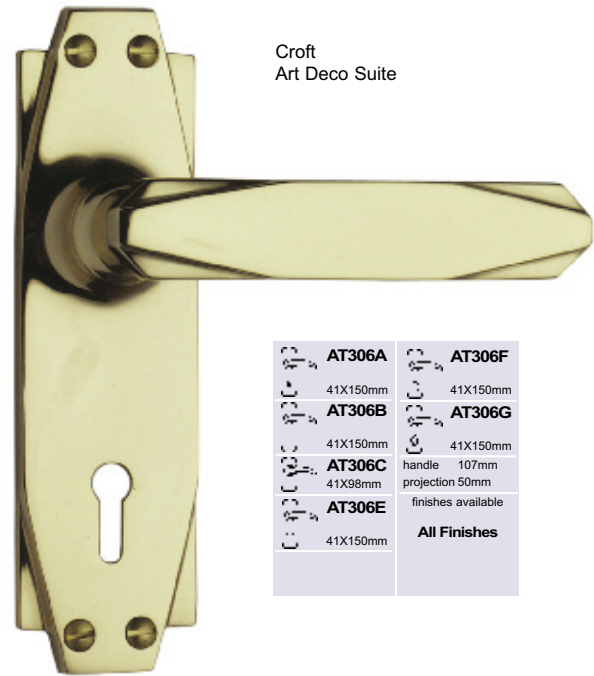

CROFT & BRASSART ~ LEVER HANDLES

Croft
Codsall Suite

	AT329A 41x152mm		AT329F 41x152mm
	AT329C 41x100mm		AT329G 41x152mm
	AT329D 57mm dia	handle	105mm
	AT329E 41x152mm	projection	55mm
		finishes available	
		All Finishes	

Croft
Art Deco Suite

	AT306A 41X150mm		AT306F 41X150mm
	AT306B 41X150mm		AT306G 41X150mm
	AT306C 41X98mm	handle	107mm
	AT306E 41X150mm	projection	50mm
		finishes available	
		All Finishes	

Brassart
Princess Suite

	AT334A 48x175mm		AT334F 48x175mm
	AT334B 48x175mm		AT334G 48x175mm
	AT334C 48x117mm	handle	110mm
	AT334D 57mm dia	projection	52mm
	AT334E 48x175mm	finishes available	
		All Finishes	

Brassart
Constable Suite

Standard plate to use with a mortice sash lock	Standard plate to use with a mortice latch (non locking)	Short plate to use with a mortice latch (non locking)	Round Rose to use with a mortice latch Or with a sash lock and escutcheons	Standard plate to use with a euro profile mortice sash lock	Standard plate to use with a oval profile mortice sash lock	Standard plate to use with a bathroom mortice sash lock	Long plate to use with a mortice latch (non locking)	Long plate to use with a mortice sash lock