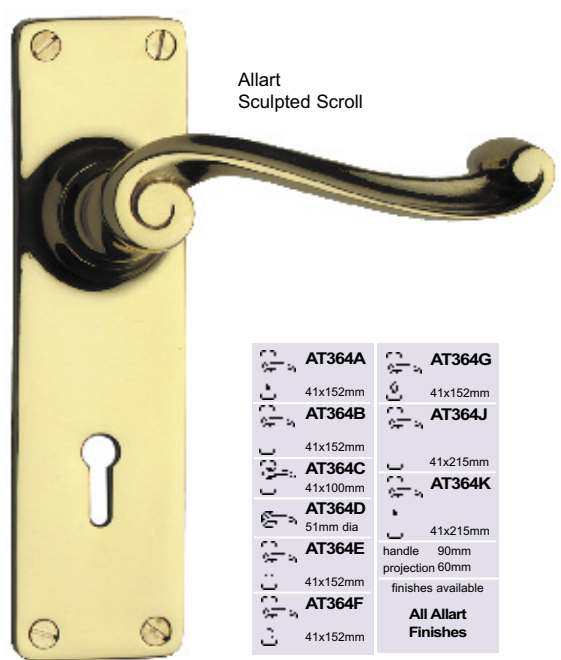

Allart Sculpted Scroll

	AT364A		AT364G
	41x152mm		41x152mm
	AT364B		AT364J
	41x152mm		41x215mm
	AT364C		AT364K
	41x100mm		41x215mm
	AT364D		41x215mm
	51mm dia		handle 90mm
	AT364E		projection 60mm
	41x152mm		finishes available
	AT364F		All Allart Finishes
	41x152mm		

Lever handles are sold as a pair. See pages 79-86 for compatible locks