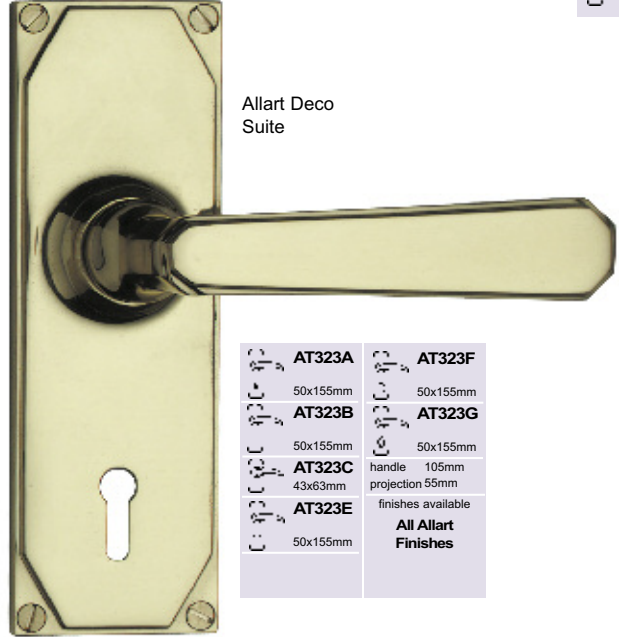

Allart Deco Suite

	AT323A		AT323F
	50x155mm		50x155mm
	AT323B		AT323G
	50x155mm		50x155mm
	AT323C		handle 105mm
	43x63mm		projection 55mm
	AT323E		finishes available
	50x155mm		All Allart Finishes