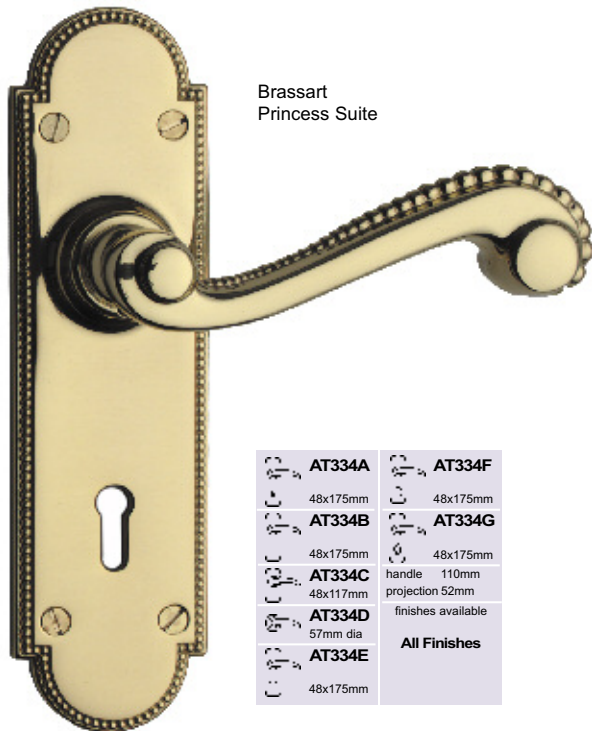

CROFT & BRASSART ~ LEVER HANDLES

Croft
Codsall Suite

	AT329A 41x152mm		AT329F 41x152mm
	AT329C 41x100mm		AT329G 41x152mm
	AT329D 57mm dia	handle	105mm
	AT329E 41x152mm	projection	55mm
		finishes available	
		All Finishes	

Croft
Art Deco Suite

	AT306A 41X150mm		AT306F 41X150mm
	AT306B 41X150mm		AT306G 41X150mm
	AT306C 41X98mm	handle	107mm
	AT306E 41X150mm	projection	50mm
		finishes available	
		All Finishes	

Brassart
Princess Suite

	AT334A 48x175mm		AT334F 48x175mm
	AT334B 48x175mm		AT334G 48x175mm
	AT334C 48x117mm	handle	110mm
	AT334D 57mm dia	projection	52mm
	AT334E 48x175mm	finishes available	
		All Finishes	

Brassart
Constable Suite

Standard plate to use with a mortice sash lock	Standard plate to use with a mortice latch (non locking)	Short plate to use with a mortice latch (non locking)	Round Rose to use with a mortice latch Or with a sash lock and escutcheons	Standard plate to use with a euro profile mortice sash lock	Standard plate to use with a oval profile mortice sash lock	Standard plate to use with a bathroom mortice sash lock	Long plate to use with a mortice latch (non locking)	Long plate to use with a mortice sash lock