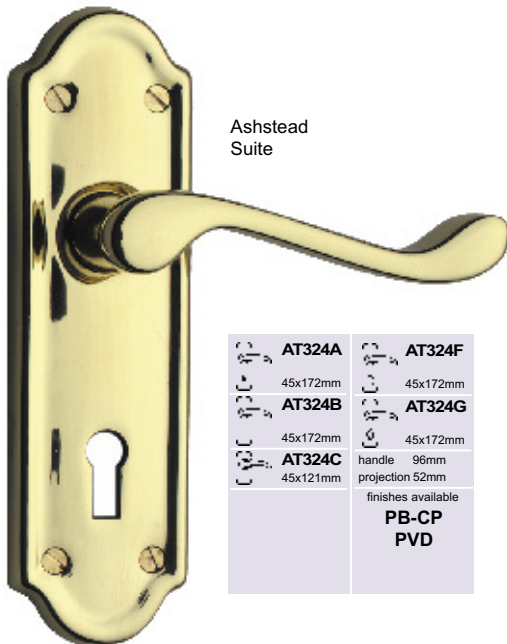

Lever handles are sold as a pair. See pages 79-86 for compatible locks

TRADITIONAL IMPORTED ~ LEVER HANDLES

Sterling Madrid

	AT378A
	46x245mm
	AT378B
	46x245mm
	AT378G
	46x245mm
	handle 110mm
	projection 60mm
	finishes available
	PB-PVD

Sterling Andros

	AT383A
	42x243mm
	AT383B
	42x243mm
	AT383E
	42x243mm
	AT383G
	42x243mm
	handle 110mm
	projection 62mm
	finishes available
	PB-CP-SCP

St James

	AT343A
	50x155mm
	AT343B
	50x155mm
	AT343C
	50x104mm
	AT343G
	50x155mm
	handle 110mm
	projection 52mm
	finishes available
	PB

Contemporary

	AT317A
	43X150mm
	AT317C
	43X118mm
	AT349D
	58mm dia
	AT317E
	43X150mm
	AT317G
	43X150mm
	AT317H
	43X118mm
	handle 108mm
	projection 58mm
	finishes available
	PB-CP-SCP

Ashstead Suite

	AT324A		AT324F
	45x172mm		45x172mm
	AT324B		AT324G
	45x172mm		45x172mm
	AT324C		handle 96mm
	45x121mm		projection 52mm
			finishes available
			PB-CP PVD

Birkdale Suite

	AT311A
	45x172mm
	AT311B
	45x172mm
	AT311G
	45x172mm
	handle 90mm
	projection 55mm
	finishes available
	PB-CP-PVD

See front pages for full details on all finishes and how to order.

CONTEMPORARY IMPORTED ~ LEVER HANDLES