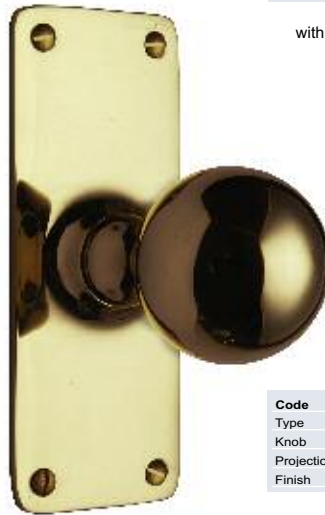

Code AV124
Type Mortice
Knob 44mm
Projection 81mm
Finish **All Finishes**
Ball Knob on
Rectangular Plate (127x51mm)

Code AA217
Size 40x28mm
Finish **All Finishes**
Art Deco
Escutcheon

BRASSART ~ DOOR KNOBS

Brassart Ltd is the craftsman of our industry and they pride themselves on their ability to recreate furniture from either existing patterns or working drawings. Their traditional skills and high quality finishes, including the use of gold plate and French gilt is nicely summed up by their name.

Code AV101
Type Mortice
Knob 64x38mm
Projection 67mm
Finish **PB-CP-SCP-SNP-IB**
Brassart Period Range