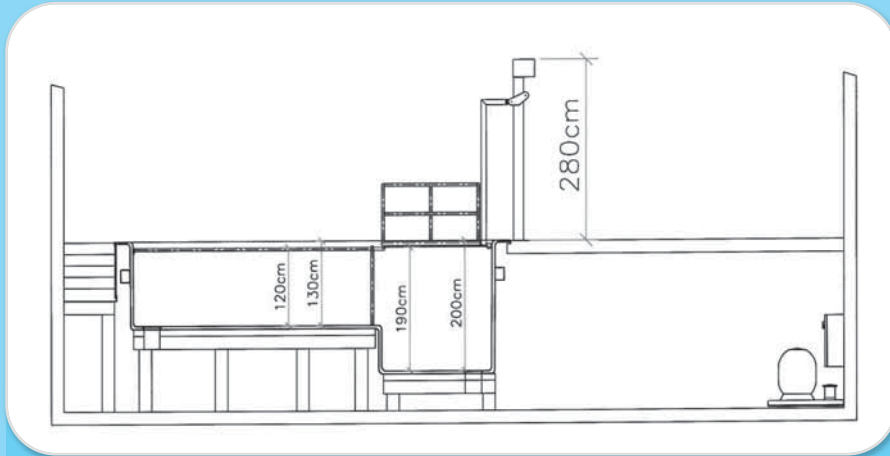

Your project managed from start to finish by *Reval*

Your bespoke designed pool