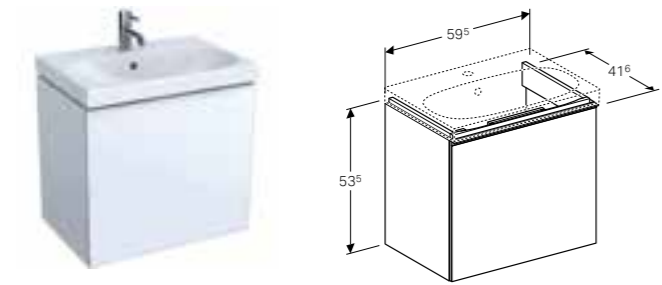

Cabinet for 60cm washbasin, with one drawer and internal drawer, small projection
W 59.5 / D 41.6 / H 53.5cm

Wall-mounted, opening via handle, drawer with SoftClosing mechanism, moisture-resistant, delivered pre-assembled.

Art. no.	Product Description
500.614.01.1	White
500.614.JK.1	Lava
500.614.JL.1	Sand
500.614.16.7	Black