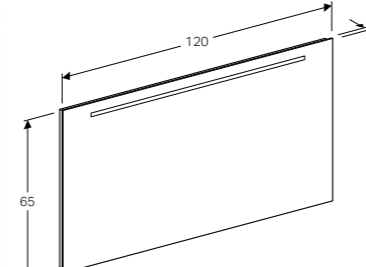

120cm mirror with functional lighting from the top
W 120 / D 3.6 / H 65cm
Mechanical switch, LED lighting.
Art. no.
500.585.00.1