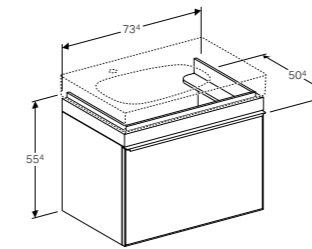

Cabinet for 75cm washbasin, with one SoftClosing mechanism drawer
W 73.4 / D 50.4 / H 55.4cm

Wall-mounted, opening via handle, can be equipped with feet, front panel made of glass, frame made of metal, delivered pre-assembled.

Art. no.	Product Description
500.557.JI.1	Taupe, beige oak
500.557.JJ.1	Black, grey-brown oak