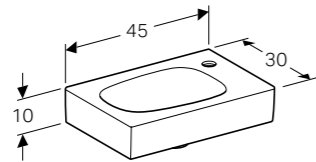

### HANDLE, FEET

Champagne

All Geberit bathroom furniture ranges are made of moisture-resistant material.

**45cm handrinse basin**  
W 45 / D 30 / H 10cm

Washbasin without overflow, with ceramic cover cap, asymmetrical, can be installed with a washbasin cabinet.