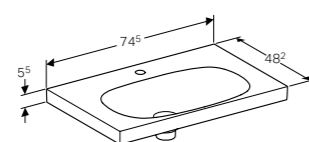

75cm washbasin, with hidden overflow, shelf surface and drain cover

W 74.5 / D 48.2 / H 5.5cm

Can be installed with a washbasin cabinet, ceramic overflow system.

Art. no.	Product Description
500.630.01.1	Centred tap hole

Built in ceramic clou waste requires brassware with lever operated pop up waste.