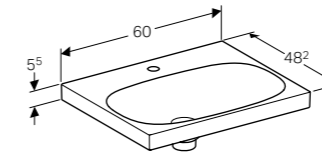

60cm washbasin, with hidden overflow and drain cover
W 60 / D 48.2 / H 5.5cm

Can be installed with a washbasin cabinet, ceramic overflow system.

Art. no.	Product Description
500.629.01.1	Centred tap hole

Built in ceramic clou waste requires brassware with lever operated pop up waste.