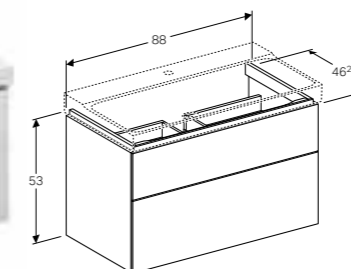

Cabinet for 90cm washbasin, with two drawers
W 88 / D 46.2 / H 53cm

Wall-mounted, opened using push-to-open mechanism, moisture-resistant, LED lighting, delivered pre-assembled.

Art. no.	Product Description
500.509.01.1	White
500.509.43.1	Scultura grey