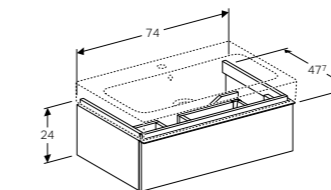

Cabinet for 75cm washbasin, with one drawer
W 74 / D 47.7 / H 24cm

Wall-mounted, opening via handle, drawer with SoftClosing mechanism, delivered pre-assembled.

Art. no.	Product Description
500.435.01.1	White
500.435.JH.1	Natural oak
500.435.JK.1	Lava