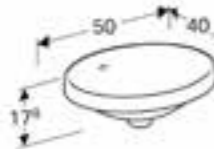

Oval countertop basin

W 50 / D 40cm

Art. no.	Product Description
500.708.01.1	No tap hole with overflow
500.710.01.1	No tap hole without overflow