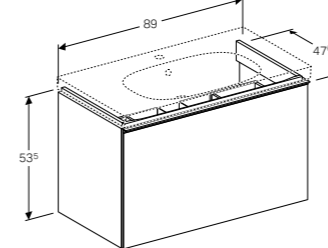

Cabinet for 90cm washbasin, with one drawer and internal drawer

W 89 / D 47.6 / H 53.5cm

Wall-mounted, opening via handle, drawer with SoftClosing mechanism, moisture-resistant, delivered pre-assembled.

Art. no.	Product Description
500.612.01.1	White
500.612.JK.1	Lava
500.612.JL.1	Sand
500.612.16.7	Black