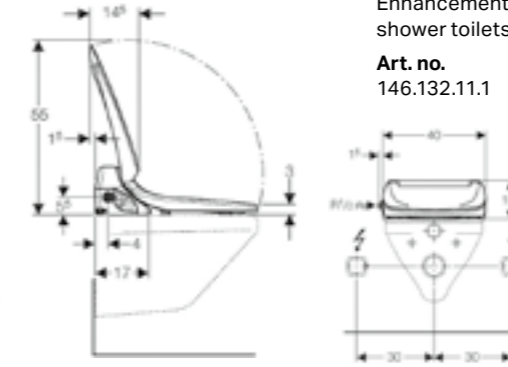

Geberit AquaClean 4000
W 40 / D 50.5 / H 15.5cm
Enhancement solution for your introduction to the world of shower toilets.

Art. no. 146.132.11.1