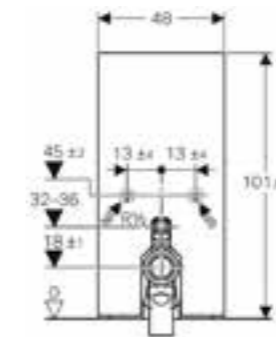

Geberit Monolith
W 48.2 / D 10.6 / H 101cm
Floor-standing toilet, height 101cm.

Art. no.	Product Description
131.002.SJ.5	Black
131.002.SQ.5	Umber
131.002.TG.5	Sand
131.002.SI.5	White
131.002.SL.5	Mint