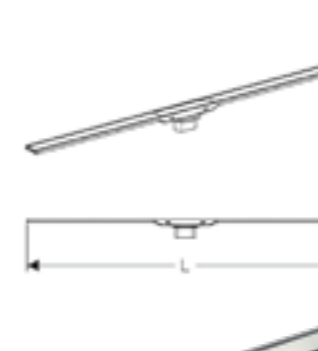

CleanLine60 Standard

Geberit CleanLine60

Geberit CleanLine60 is available in three different versions for light and dark tiles and for particularly flat tiles. CleanLine60, for thin floorings and flat tiles (e.g. mosaic tiles). CleanLine60, dark edging, for dark tiles. CleanLine60, stainless steel polished edging, for light and dark tiles.

Art. no.	Product Description
154.456.00.1	Geberit shower channel CleanLine60: W 90 / H 30 / L30-90cm dark metal / metal brushed
154.456.KS.1	Geberit shower channel CleanLine60: W 90 / H 30 / L30-90cm metal polished / metal brushed
154.457.00.1	Geberit shower channel CleanLine60: W 130 / H 30 / L30-130cm dark metal / metal brushed
154.457.KS.1	Geberit shower channel CleanLine60: W 130 / H 30 / L30-130cm metal polished / metal brushed
154.458.00.1	Geberit shower channel CleanLine60 for thin floorings: W 130 / H 30 / L30-90cm stainless steel
154.459.00.1	Geberit shower channel CleanLine60 for thin floorings: W 130 / H 30 / L30-130cm stainless steel

CleanLine60 Flat