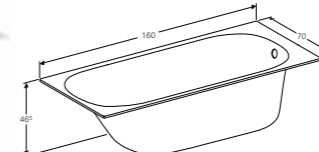

**Wall-hung bidet**  
W 35 / D 51 / H 29cm  
Hidden water supply connection, hidden fastening.  
**Art. no.** 500.601.01.1 **Product Description** White

**Wall-hung toilet, Rimfree®**  
W 35 / D 51 / H 30.5cm  
Washdown toilet pan, hidden fastening, easy fastening with Geberit toilet wall fixing EFF2.  
**Art. no.** 500.600.01.1 **Product Description** White