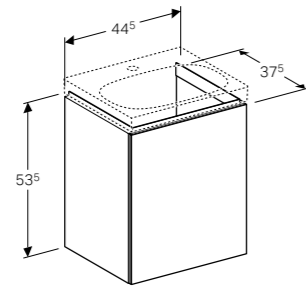

Cabinet for 45cm handrinse basin, with one door
W 44.5 / D 37.5 / H 53.5cm

Wall-mounted, opened using push-to-open mechanism, left or right hinge side, moisture-resistant, delivered pre-assembled.

Art. no.	Product Description
500.608.01.1	White
500.608.JK.1	Lava
500.608.JL.1	Sand
500.608.16.7	Black