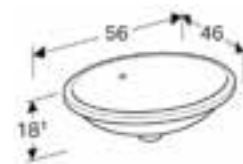

Oval undercounter basin

W 50 / D 40cm

Art. no.	Product Description
500.752.01.1	With overflow
500.754.01.1	Without overflow