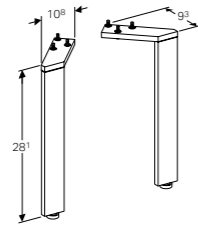

Set of feet
W 10.8 / D 9.3 / H 28.1cm
Height-adjustable.
Art. no. 500.658.00.1 **Product Description** Gloss chrome-plated