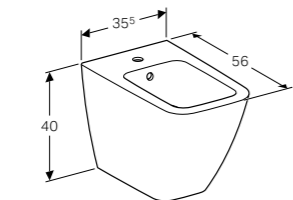

Square floor-standing bidet
W 35.5 / D 56 / H 40cm
Back-to-wall, hidden water supply connection, hidden fastening.
Art. no.   **Product Description**
500.404.01.1   White