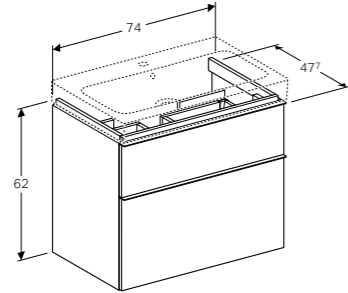

Cabinet for 75cm washbasin, with two drawers
W 74 / D 47.7 / H 62cm

Wall-mounted, opening via handle, drawer with SoftClosing mechanism, delivered pre-assembled.

Art. no.	Product Description
500.436.01.1	White
500.436.JH.1	Natural oak
500.436.JK.1	Lava