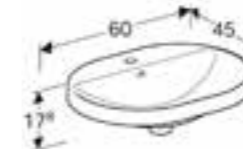

**Elliptic countertop basin**

W 60 / D 40cm

Art. no.	Product Description
500.728.01.1	No tap hole with overflow
500.730.01.1	No tap hole without overflow

**Oval countertop basin**

W 50 / D 40cm

Art. no.	Product Description
500.708.01.1	No tap hole with overflow
500.710.01.1	No tap hole without overflow