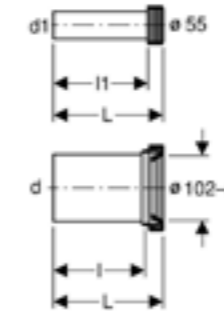

Geberit connection set 300mm in length for wall-hung toilets

Art. no.
152.441.46.1

Suitable for the following toilets when fitted with a Geberit frame:

- 500.510.01.1 Citterio wall-hung toilet Rimfree®
- 500.500.01.1 Xeno² wall-hung toilet Rimfree®
- 500.400.01.1 iCon wall-hung toilet
- 500.410.01.1 iCon wall-hung toilet Rimfree®
- 500.420.01.1 iCon Square wall-hung toilet Rimfree®
- 500.215.01.1 Smyle wall-hung premium toilet Rimfree®
- 500.200.01.1 Smyle Square wall-hung premium toilet Rimfree®