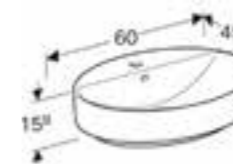

**Oval lay-on basin**

W 55 / D 40cm

Art. no.	Product Description
500.771.01.1	No tap hole without overflow

**Elliptic undercounter basin**

W 55 / D 40cm

Art. no.	Product Description
500.756.01.1	With overflow
500.758.01.1	Without overflow