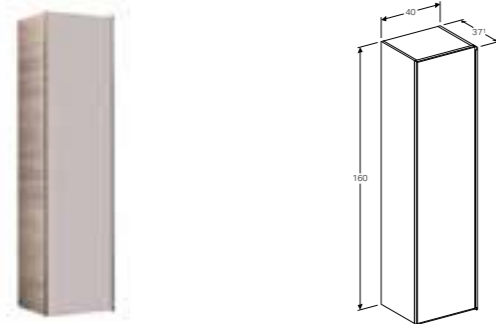

160cm tall cabinet with one SoftClosing mechanism door
W 40 / D 37.1 / H 160cm

Wall-mounted, opening via handle, with four movable shelves, left or right hinge side, front panel made of glass, door frame made of metal, delivered pre-assembled.

Art. no.	Product Description
500.554.JI.1	Taupe, beige oak
500.554.JJ.1	Black, grey-brown oak