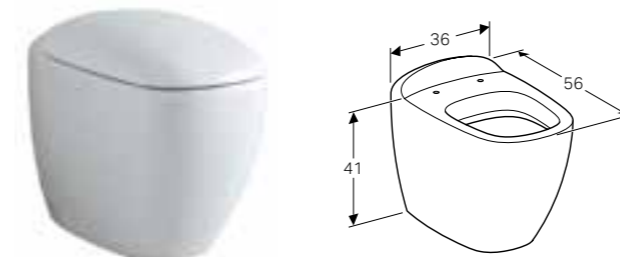

Floor-standing toilet, back-to-wall
W 36 / D 56 / H 41cm

Washdown toilet pan, 6/4L, with flush rim, horizontal or vertical outlet, hidden fastening.

Art. no.	Product Description
500.511.01.1	White