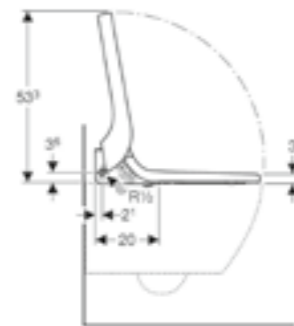

COLOURS GEBERIT AQUACLEAN TUMA, DESIGN COVERS

Geberit AquaClean Tuma Classic
W 36 / D 52.3 / H 10.6cm
Enhancement solution.

Art. no. 146.078.11.1 **Product Description** White alpine