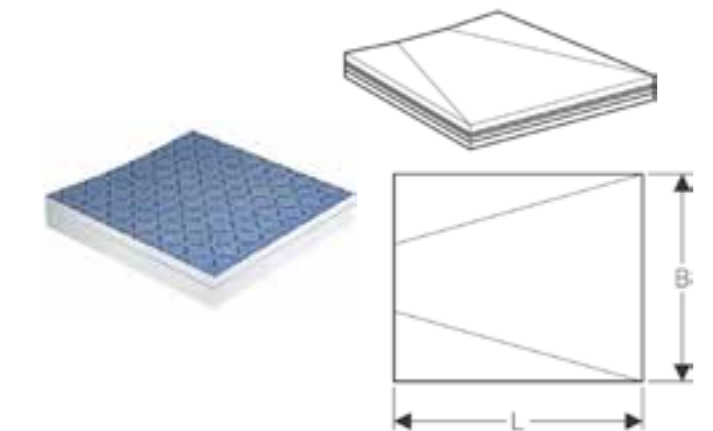

WALL DRAIN

Geberit wall drain

The Geberit wall drain is available in different designs to match your bathroom.

Art. no.	Product Description
457.538.00.1	Geberit Kombifix frame for shower, with wall drain, floor construction height from 90cm

Accessories

154.340.FW.1	Collector profile for Geberit wall drain for shower: L115cm

Ready-to-fit set

154.336.FW.1	Ready-to-fit set for Geberit wall drain, made of stainless steel
154.337.FW.1	Ready-to-fit set for Geberit wall drain, made of stainless steel, screwable
154.335.11.1	Ready-to-fit set for Geberit wall drain, made of plastic, white
154.335.21.1	Ready-to-fit set for Geberit wall drain, made of plastic, gloss chrome
154.338.00.1	Ready-to-fit set for Geberit wall drain, tile-bearing, without frame
154.339.00.1	Ready-to-fit set for Geberit wall drain, tile-bearing, multi-piece

Shower board

154.252.00.1	Geberit shower board, tile-bearing, with V-slope: B90cm L90cm
154.253.00.1	Geberit shower board, tile-bearing, with V-slope: B100cm L100cm
154.254.00.1	Geberit shower board, tile-bearing, with V-slope: B90cm L120cm
154.255.00.1	Geberit shower board, tile-bearing, with V-slope: B100cm L120cm
154.265.00.1	Geberit shower board, tile-bearing, with L-slope
154.248.00.1	Extension for Geberit shower board