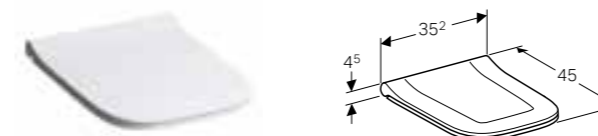

Square toilet seat, sandwich shape
W 35.2 / D 45 / H 4.5cm
Hinges made of metal, slim design. Only compatible with 500.200.01.1
Art. no.   **Product Description**
500.239.01.1   White
500.240.01.1   White, SoftClosing