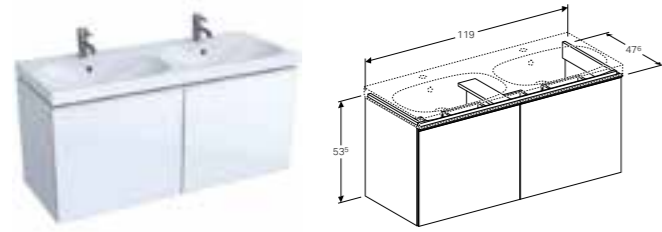

Cabinet for 120cm double washbasin, with two drawers
W 119 / D 47.6 / H 53.5cm

Wall-mounted, opening via handle, delivered pre-assembled.

Art. no.	Product Description
500.613.01.1	White
500.613.JK.1	Lava
500.613.JL.1	Sand
500.613.16.7	Black