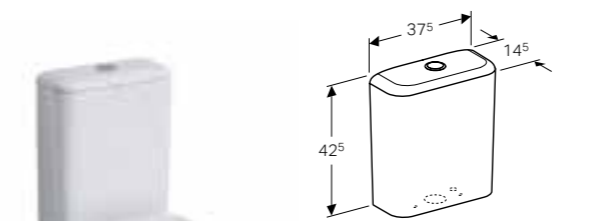

Square exposed cistern, bottom water supply connection
W 37.5 / D 14.5 / H 42.5cm
Close-coupled, dual flush, volume 6/4L, water supply connection on the bottom.
Art. no.   **Product Description**
500.411.01.1   White