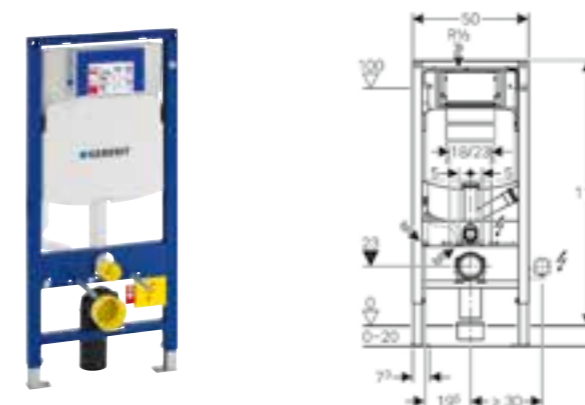

Geberit Duofix toilet frame with Sigma cistern 12cm

Art. no.	Product Description
111.383.00.5	Includes drainage and brackets, 112cm
111.384.00.5	Without drainage and brackets, 112cm