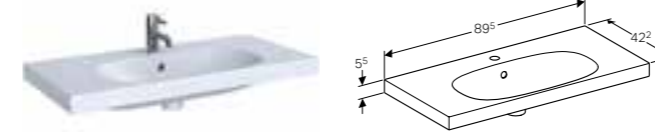

90cm washbasin, small projection, shelf surface
W 89.5 / D 42.2 / H 5.5cm

Can be installed with a washbasin cabinet, visible overflow, easy fastening with Geberit washbasin wall fixing EFF1.

Art. no.	Product Description
500.633.01.1	Centred tap hole
500.634.01.1	Without tap hole