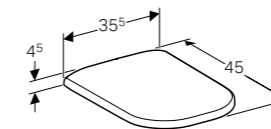

Toilet seat, overlapping lid
W 35.5 / D 45 / H 4.5cm
Hinges made of metal. Not compatible with 500.215.01.1
Art. no.   **Product Description**
500.235.01.1   White
500.236.01.1   White, SoftClosing