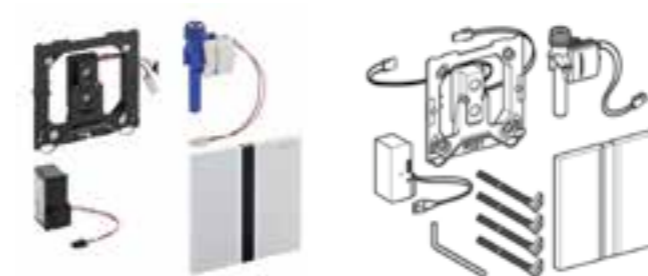

URINAL CONTROLS