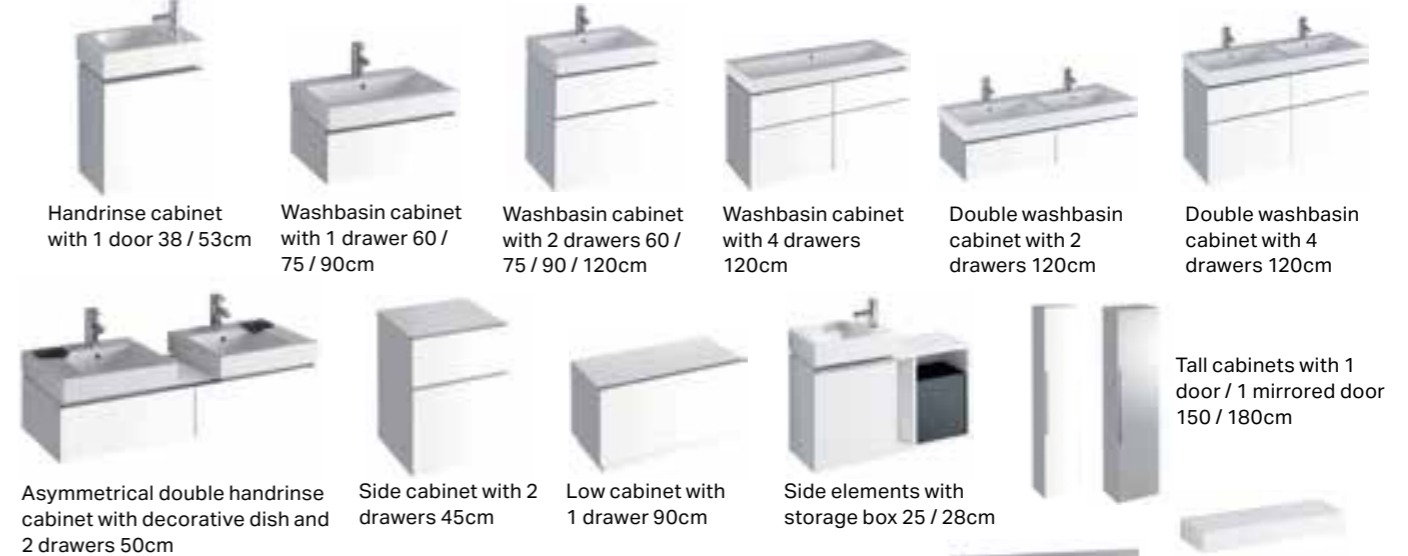

TOILET SEATS

URINAL

FURNITURE