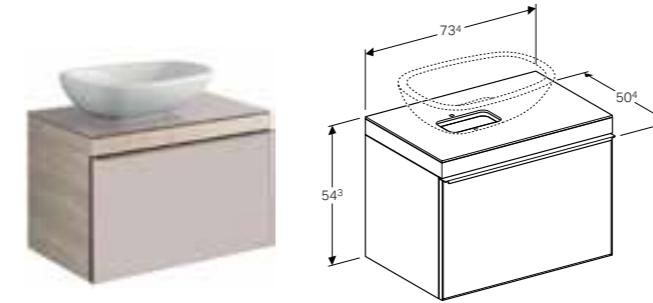

75cm cabinet for lay-on washbasin, with one SoftClosing mechanism drawer
W 73.4 / D 50.4 / H 54.3cm

Wall-mounted, opening via handle, front panel made of glass, can be equipped with feet, cover plate made of glass, frame made of metal, delivered pre-assembled.

Art. no.	Product Description
500.558.JI.1	Taupe, beige oak
500.558.JJ.1	Black, grey-brown oak