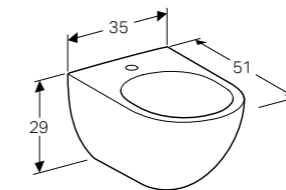

Wall-hung bidet
W 35 / D 51 / H 29cm
Hidden water supply connection, hidden fastening.
Art. no. 500.601.01.1 **Product Description** White