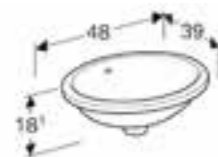

Oval undercounter basin

W 42 / D 33cm

Art. no.	Product Description
500.748.01.1	With overflow
500.750.01.1	Without overflow