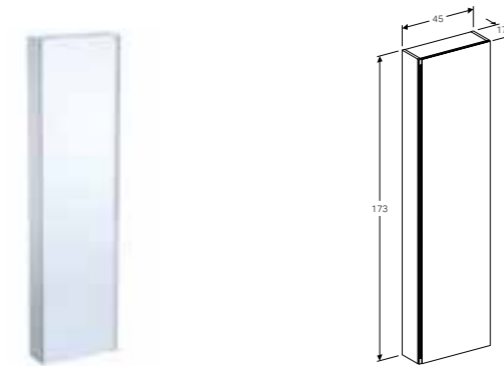

173cm tall cabinet with one door
W 45 / D 17.4 / H 173cm

Wall-mounted, opening via handle, door with SoftClosing mechanism, with two fixed shelves, with five movable shelves, delivered pre-assembled.

Art. no.	Product Description
500.637.01.1	White
500.637.JK.1	Lava
500.637.JL.1	Sand
500.637.16.7	Black