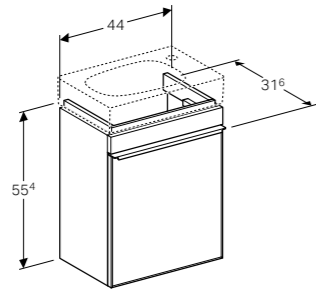

Cabinet for 45cm handrinse basin, with one door
W 44 / D 31.6 / H 55.4cm

Wall-mounted, opening via handle, can be equipped with feet, front panel made of glass, frame made of metal, delivered pre-assembled.

Art. no.	Product Description
500.555.JI.1	Taupe, beige oak
500.555.JJ.1	Black, grey-brown oak