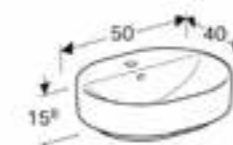

**Elliptic lay-on basin**

W 50 / D 40cm

Art. no.	Product Description
500.775.01.1	One tap hole with overflow
500.776.01.1	One tap hole without overflow

**Round lay-on basin**

Dia 40cm

Art. no.	Product Description
500.768.01.1	No tap hole without overflow