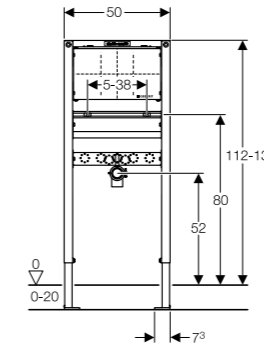

WASHBASIN FRAMES

Geberit Duofix frame for washbasin, 112 - 30cm, wall-mounted tap, concealed

Art. no. 111.493.00.1 **Product Description** With PreWall brackets, backplate elbows and chrome isolating valves