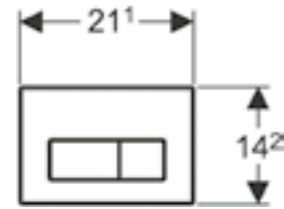

FLUSH PLATES

RECTANGULAR

Geberit Kappa50

W 21.1 / D 1.5 / H 14.2cm

Art. no.	Product Description
115.260.11.1	White alpine
115.260.21.1	Gloss chrome
115.260.46.1	Matt chrome
115.258.00.1	Brushed stainless steel

Geberit Sigma20

W 24.6 / D 1.2 / H 16.4cm

Art. no.	Product Description
115.882.KJ.1	White / gloss chrome / white
115.882.KK.1	White / gold-plated / white
115.882.KL.1	White / matt chrome / matt chrome
115.882.KH.1	Gloss chrome / matt chrome / gloss chrome
115.882.KN.1	Matt chrome / gloss chrome / matt chrome
115.882.KM.1	Black / gloss chrome / black
115.882.SN.1	Stainless steel brushed / polished / brushed