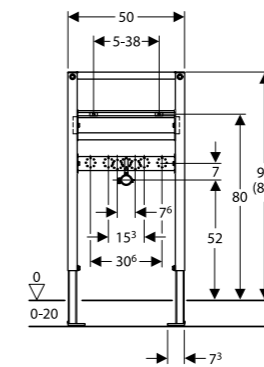

Geberit Duofix frame for washbasin, 82 - 89cm, deck-mounted tap

Art. no. 111.494.00.1 **Product Description** With PreWall brackets, backplate elbows and chrome isolating valves