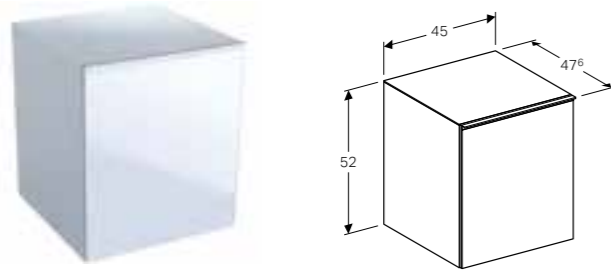

45cm low cabinet with one drawer and internal drawer
W 45 / D 47.6 / H 52cm
Wall-mounted, opening via handle, drawer with SoftClosing mechanism, moisture-resistant, delivered pre-assembled.

Art. no.	Product Description
500.618.01.1	White
500.618.JK.1	Lava
500.618.JL.1	Sand
500.618.16.7	Black