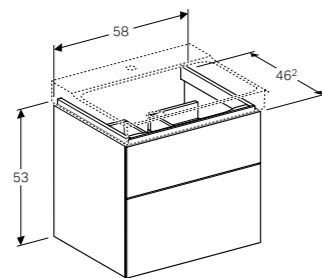

Cabinet for 60cm washbasin, with two drawers
W 58 / D 46.2 / H 53cm

Wall-mounted, opened using push-to-open mechanism, moisture-resistant, LED lighting, delivered pre-assembled.

Art. no.	Product Description
500.506.01.1	White
500.506.43.1	Scultura grey