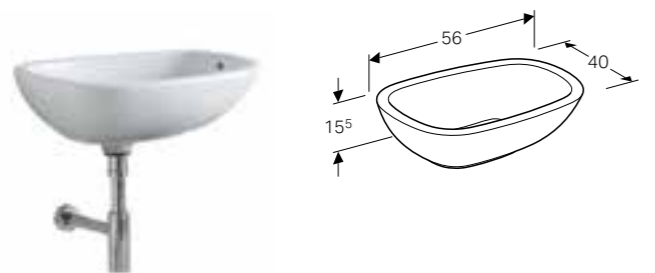

56cm lay-on washbasin
W 56 / D 40 / H 15.5cm

Lay-on washbasin, with ceramic cover cap, asymmetrical, can be installed with a washbasin cabinet.

Art. no.	Product Description
500.542.01.1	Without tap hole, without overflow
500.543.01.1	Without tap hole, visible overflow