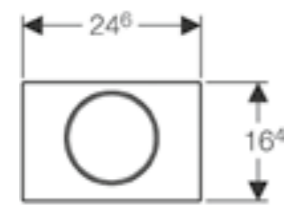

Geberit Sigma10

W 24.6 / D 1.4 / H 16.4cm

Art. no.	Product Description
115.758.KJ.5	White / gloss chrome / white
115.758.KK.5	White / gold-plated / white
115.758.KL.5	White / matt chrome / matt chrome
115.758.KH.5	Gloss chrome / matt chrome / gloss chrome
115.758.KN.5	Matt chrome / gloss chrome / matt chrome
115.758.KM.5	Black / gloss chrome / black
115.758.SN.5	Stainless steel brushed / polished / brushed

Geberit Kappa20

W 21.3 / D 1.5 / H 14.2cm

Art. no.	Product Description
115.228.11.1	White alpine
115.228.21.1	Gloss chrome
115.228.46.1	Matt chrome