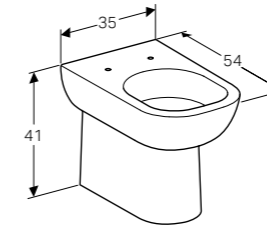

Floor-standing toilet, back-to-wall
W 35 / D 54 / H 41cm
Washdown toilet pan, 6/4L or 4/2.6L, with flush rim, horizontal or vertical outlet.
Art. no.   **Product Description**
500.213.01.1   White