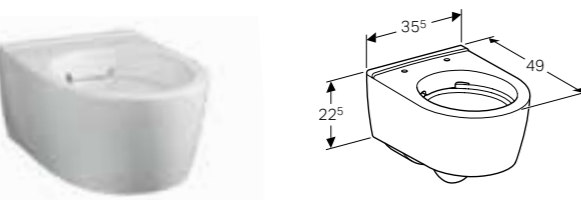

Wall-hung toilet, Rimfree®, small projection
W 35.5 / D 49 / H 22.5cm
Washdown toilet pan, 6/4L or 4/2.6L, hidden fastening.
Art. no.   **Product Description**
500.415.01.1   White