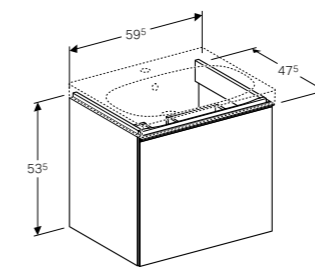

Cabinet for 60cm washbasin, with one drawer and internal drawer
W 59.5 / D 47.5 / H 53.5cm

Wall-mounted, opening via handle, drawer with SoftClosing mechanism, moisture-resistant, delivered pre-assembled.

Art. no.	Product Description
500.609.01.1	White
500.609.JK.1	Lava
500.609.JL.1	Sand
500.609.16.7	Black