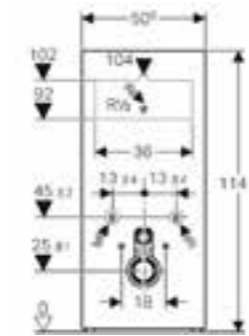

Geberit Monolith
W 50.5 / D 10.6 / H 114cm
Wall-hung toilet, height 114cm.

Art. no.	Product Description
131.031.SJ.5	Black
131.031.SQ.5	Umber
131.031.TG.5	Sand
131.031.SI.5	White