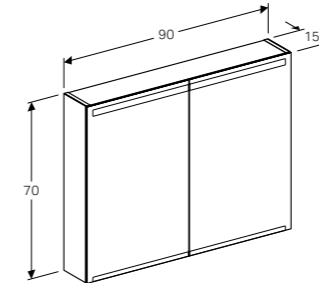

90cm mirror cabinet with functional and ambient lighting, two doors
W 90 / D 15 / H 70cm
LED lighting, indirect lighting, touch-sensor switch for the upper light, touch-sensor switch for the bottom light, power socket, mirrored body, doors mirrored on both sides, movable shelves.
Art. no.
500.591.P5.1