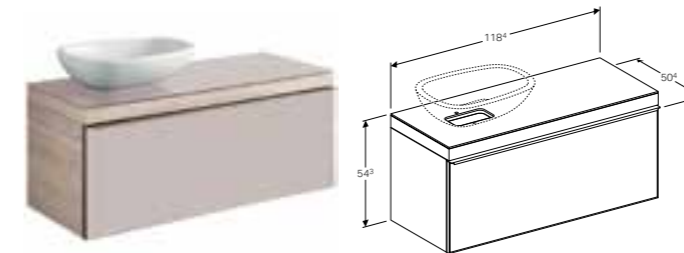

120cm cabinet for lay-on washbasin, with one SoftClosing mechanism drawer
W 118.4 / D 50.4 / H 54.3cm

Wall-mounted, opening via handle, front panel made of glass, can be equipped with feet, cover plate made of glass, frame made of metal, delivered pre-assembled.

Art. no.	Product Description
500.561.JI.1	Taupe, beige oak
500.561.JJ.1	Black, grey-brown oak