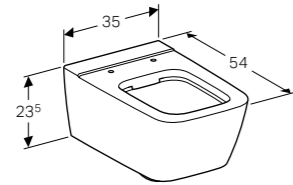

Square wall-hung toilet, Rimfree®
W 35 / D 54 / H 23.5cm
Washdown toilet pan, 6/4L or 4/2.6L, hidden fastening.
Art. no.   **Product Description**
500.420.01.1   White