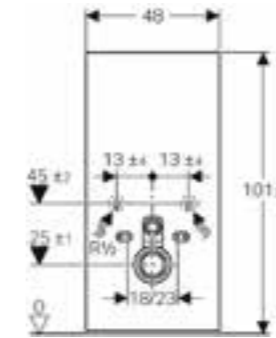

<sup>4)</sup> In combination with art. no. 147.033.xx.1

**Geberit Monolith Plus**  
W 48.2 / D 10.6 / H 101cm  
Wall-hung toilet, height 101cm.

Art. no.	Product Description
131.221.SJ.5	Black
131.221.SQ.5	Umber
131.221.TG.5	Sand
131.221.SI.5	White