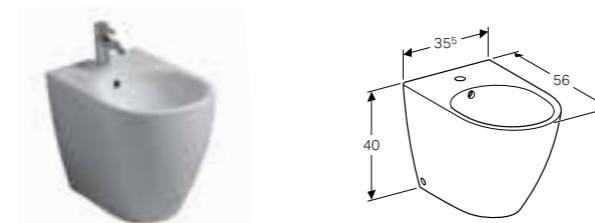

Floor-standing bidet
W 35.5 / D 56 / H 40cm
Back-to-wall, hidden water supply connection, hidden fastening.
Art. no.   **Product Description**
500.406.01.1   White