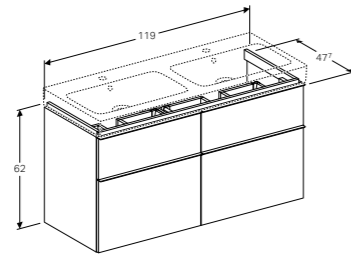

Cabinet for 120cm double washbasin, with four drawers
W 119 / D 47.7 / H 62cm

Wall-mounted, opening via handle, drawer with SoftClosing mechanism, delivered pre-assembled.

Art. no.	Product Description
500.446.01.1	White
500.446.JH.1	Natural oak
500.446.JK.1	Lava