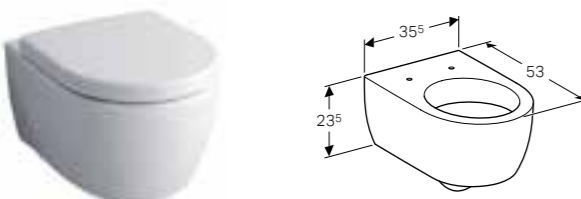

Wall-hung toilet
W 35.5 / D 53 / H 23.5cm
Washdown toilet pan, 6/4L or 4/2.6L, with flush rim, hidden fastening.
Art. no.   **Product Description**
500.400.01.1   White