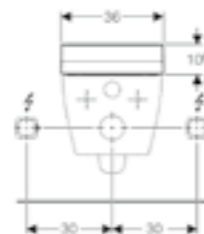

ENHANCEMENT SOLUTIONS

Geberit AquaClean Tuma Comfort
W 36 / D 52.3 / H 10.6cm
Enhancement solution.

Art. no. 146.278.11.1 White alpine
146.278.SI.1 White glass
146.278.SJ.1 Black glass
146.278.FW.1 Stainless steel brushed