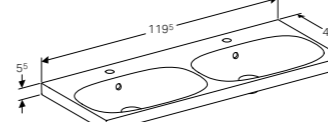

120cm double washbasin

W 119.5 / D 48.2 / H 5.5cm

Can be installed with a washbasin cabinet, visible overflow easy fastening with Geberit washbasin wall fixing EFF1.

Art. no.	Product Description
500.627.01.1	Centred tap hole
500.628.01.1	Without tap hole