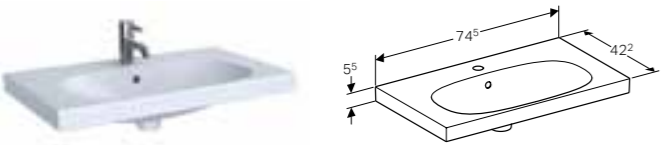

75cm washbasin, small projection, shelf surface
W 74.5 / D 42.2 / H 5.5cm

Can be installed with a washbasin cabinet, visible overflow.

Art. no.	Product Description
500.632.01.1	Centred tap hole