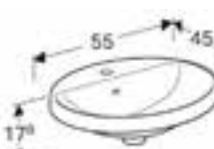

Oval countertop basin

W 55 / D 45cm

Art. no.	Product Description
500.720.01.1	One tap hole with overflow
500.722.01.1	One tap hole without overflow