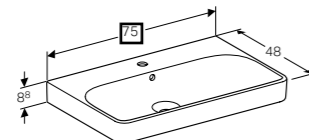

75cm square washbasin

W 75 / D 48 / H 8.8cm

Visible overflow, can be installed with cabinet for basin.

Art. no.   **Product Description**
500.249.01.1   Centred tap hole