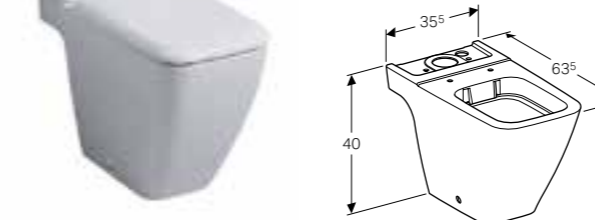

Square floor-standing, Rimfree®, toilet for close-coupled exposed cistern
W 35.5 / D 63.5 / H 40cm
Washdown toilet pan, multidirectional outlet, hidden fastening.
Art. no.   **Product Description**
500.421.01.1   White