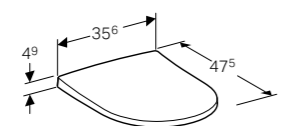

Toilet seat, SoftClosing mechanism
W 35.6 / D 47.5 / H 4.9cm
Hinges made of metal, overlapping toilet lid, slim design.
Art. no. 500.660.01.1 **Product Description** White