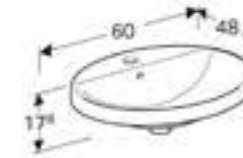

Elliptic one tap hole with/without overflow 50x40 / 60x45cm

Rectangular no tap hole without overflow 55x40cm

Rectangular one tap hole with/without overflow 60x45cm

**Round countertop basin**

Dia 40cm

Art. no.	Product Description
500.700.01.1	No tap hole with overflow
500.702.01.1	No tap hole without overflow