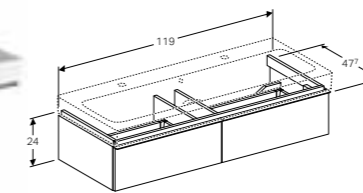

Cabinet for 120cm washbasin, with two drawers
W 119 / D 47.7 / H 24cm

Wall-mounted, opening via handle, drawer with SoftClosing mechanism, delivered pre-assembled.

Art. no.	Product Description
500.442.01.1	White
500.442.JH.1	Natural oak
500.442.JK.1	Lava