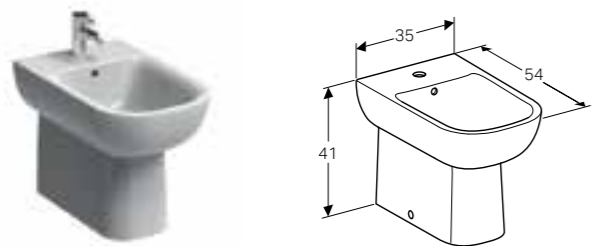

Floor-standing bidet, back-to-wall
W 35 / D 54 / H 41cm
Hidden water supply connection, visible overflow, hidden fastening.
Art. no.   **Product Description**
500.217.01.1   White