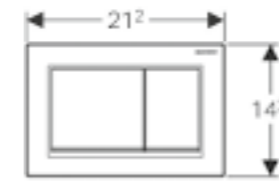

Geberit Omega70

W 11.2 / D 0.9 / H 5cm
For furniture. Solid wall version also available.

Art. no.	Product Description
115.089.SI.1	White glass
115.089.SJ.1	Black glass
115.089.SQ.1	Umber glass
115.089.FW.1	Brushed stainless steel