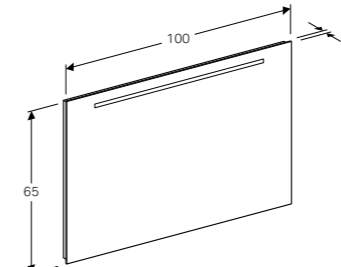

Mirror with functional side lighting 40 / 50 / 60 / 70 / 80 / 90cm

100cm mirror with functional lighting from the top
W 100 / D 3.6 / H 65cm
Mechanical switch, LED lighting.
Art. no.
500.584.00.1