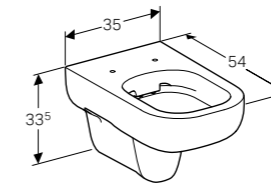

Wall-hung toilet, Rimfree®
W 35 / D 54 / H 33.5cm
Washdown toilet pan, 6/4L or 4/2.6L.
Art. no.   **Product Description**
500.210.01.1   White