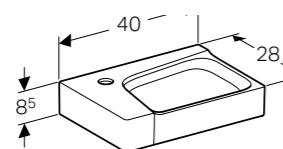

### FURNITURE

White, high-gloss coated

Scultura grey, structured coated

All Geberit bathroom furniture ranges are made of moisture-resistant material.

**40cm handrinse basin**

W 40 / D 28 / H 8.5cm

Washbasin without overflow, available with Clou overflow system or drain with running waste, can be installed with a washbasin cabinet.