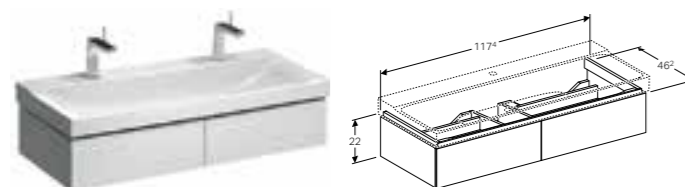

Cabinet for 120cm washbasin, with two drawers

W 117.4 / D 46.2 / H 22cm

Wall-mounted, opened using push-to-open mechanism, moisture-resistant, LED lighting, delivered pre-assembled.

Art. no.	Product Description
500.517.01.1	White
500.517.43.1	Scultura grey