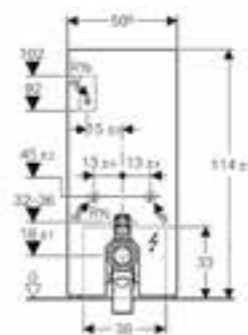

Geberit Monolith Plus
W 50.5 / D 10.6 / H 114cm
Floor-standing toilet, height 114cm.

Art. no.	Product Description
131.233.SJ.5	Black
131.233.SQ.5	Umber
131.233.TG.5	Sand
131.233.SI.5	White