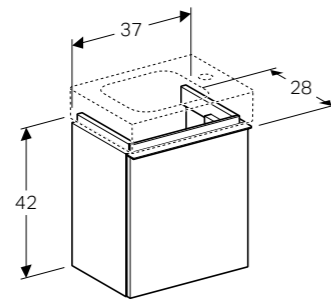

Cabinet for 38cm handrinse basin, with one drawer
W 37 / D 28 / H 42cm

Wall-mounted, handle included, right side hinge, delivered pre-assembled.

Art. no.	Product Description
500.425.01.1	White
500.425.JH.1	Natural oak
500.425.JK.1	Lava