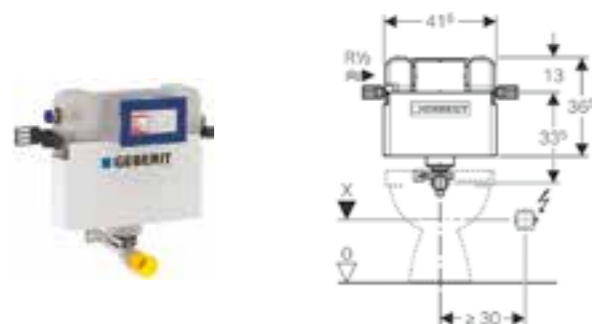

Geberit Kappa concealed cistern, 6/3 litres

Art. no.	Product Description
109.205.00.1	Installation height 82cm