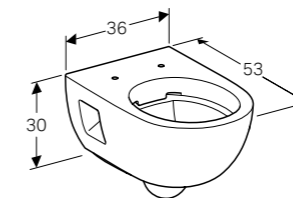

Round wall-hung toilet, opening for wall mounting, Rimfree®
W 36 / D 53 / H 30cm
Washdown toilet pan, 6/4L or 4/2.6L.
Art. no.   **Product Description**
500.215.01.1   White