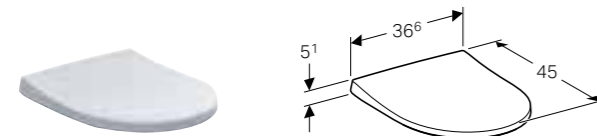

Toilet seat, overlapping lid
W 36.6 / D 45 / H 5.1cm
Hinges made of metal, slim design, overlapping toilet lid, anti-bacterial. Only compatible with 500.215.01.1
Art. no.   **Product Description**
500.432.01.1   White, SoftClosing mechanism