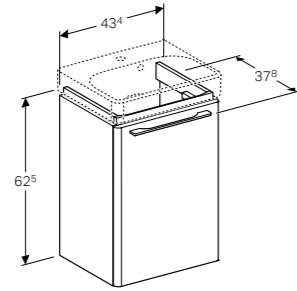

Cabinet for 45cm handrinse basin, with one SoftClosing mechanism door

W 43.4 / D 37.8 / H 62.5cm

Wall-mounted, handle included, moisture-resistant, delivered pre-assembled.

Art. no.   **Product Description**
500.242.01.1   White
500.242.42.1   Light grey