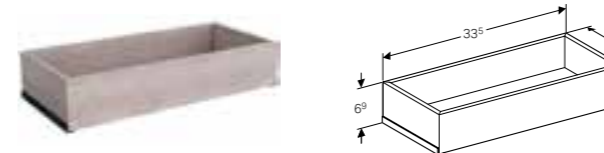

35cm drawer insert
W 33.5 / D 15 / H 6.9cm
Art. no. 500.648.00.1
Product Description Matt laminated