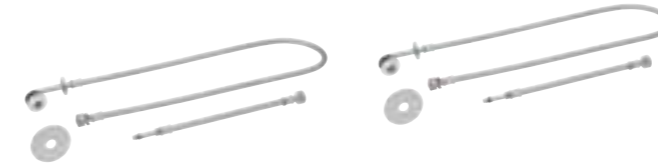

Water supply connection set, for Geberit concealed cisterns 8 / 12cm for Geberit AquaClean Sela WC complete solutions
Art. no.
147.022.00.1