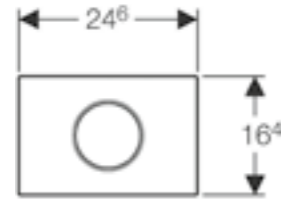

Geberit Sigma10 touchless
W 26.4 / D 1.4 / H 16.4cm
Battery powered version also available.

Art. no.	Product Description
115.907.KJ.1	White / gloss chrome
115.907.KK.1	White / gold-plated
115.907.KL.1	White / matt chrome
115.907.KN.1	Matt chrome / gloss chrome
115.907.KH.1	Gloss chrome / matt chrome
115.907.KM.1	Black / gloss chrome
115.907.SN.1	Stainless steel brushed / polished