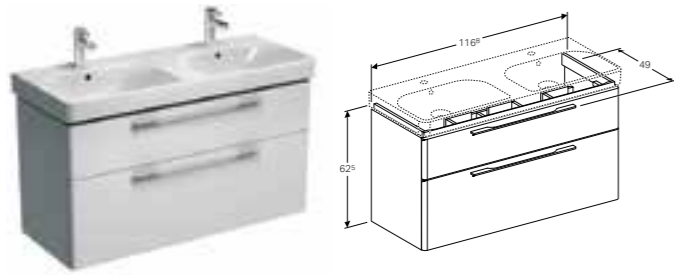

Cabinet for 120cm double washbasin, with two SoftClosing mechanism drawers
W 116.8 / D 49 / H 62.5cm

Wall-mounted, opening via handle, moisture-resistant, delivered pre-assembled.

Art. no.	Product Description
500.246.01.1	White
500.246.42.1	Light grey