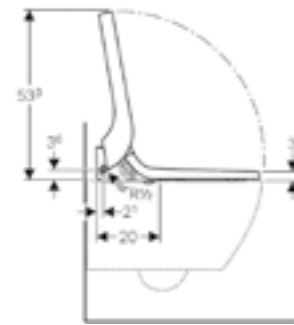

ENHANCEMENT SOLUTIONS

Geberit AquaClean Tuma Comfort
W 36 / D 52.3 / H 10.6cm
Enhancement solution.

Art. no. 146.278.11.1 White alpine
146.278.SI.1 White glass
146.278.SJ.1 Black glass
146.278.FW.1 Stainless steel brushed