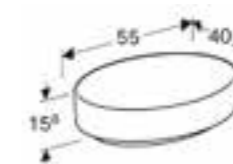

**Oval lay-on basin**

W 55 / D 40cm

Art. no.	Product Description
500.771.01.1	No tap hole without overflow

**Elliptic undercounter basin**

W 55 / D 40cm

Art. no.	Product Description
500.756.01.1	With overflow
500.758.01.1	Without overflow