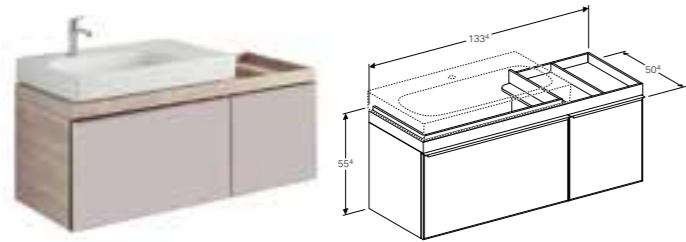

Cabinet for 90cm washbasin, with two drawers and shelf surface
W 133.4 / D 50.4 / H 55.4cm

Wall-mounted, opening via handle, drawer with SoftClosing mechanism, can be equipped with feet, front panel made of glass, frame made of metal, delivered pre-assembled.

Art. no.	Product Description
500.567.JI.1	Taupe, beige oak, right
500.567.JJ.1	Black, grey-brown oak, right
500.568.JI.1	Taupe, beige oak, left
500.568.JJ.1	Black, grey-brown oak, left