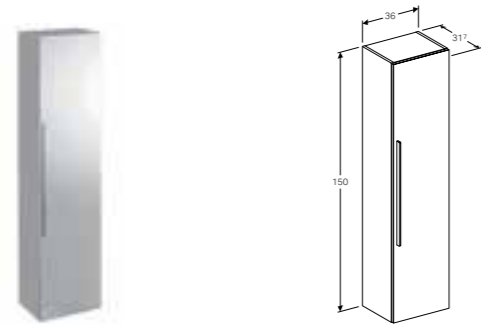

150cm tall cabinet with one door and external mirror
W 36 / D 31.7 / H 150cm
Wall-mounted, opening via handle, with two fixed shelves, with two movable shelves, left or right hinge side, delivered pre-assembled.

Art. no.	Product Description
500.447.01.1	White
500.447.JH.1	Natural oak
500.447.JK.1	Lava