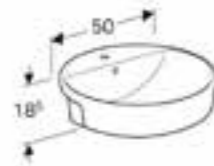

Round semi-recessed basin

Dia 50cm

Art. no. 500.782.01.1 **Product Description** One tap hole with overflow
500.783.01.1 Two tap hole with overflow