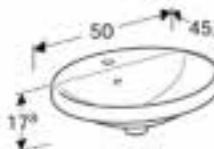

Oval countertop basin

W 50 / D 45cm

Art. no.	Product Description
500.712.01.1	One tap hole with overflow
500.714.01.1	One tap hole without overflow