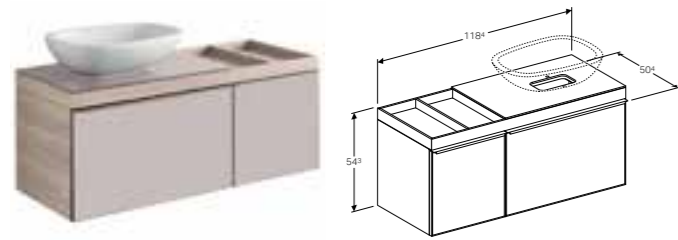

120cm cabinet for lay-on washbasin, with two SoftClosing mechanism drawers and shelf surface
W 118.4 / D 50.4 / H 54.3cm

Wall-mounted, opening via handle, front panel made of glass, can be equipped with feet, cover plate made of glass, frame made of metal, delivered pre-assembled.

Art. no.	Product Description
500.565.JI.1	Taupe, beige oak, left
500.565.JJ.1	Black, grey-brown oak, left