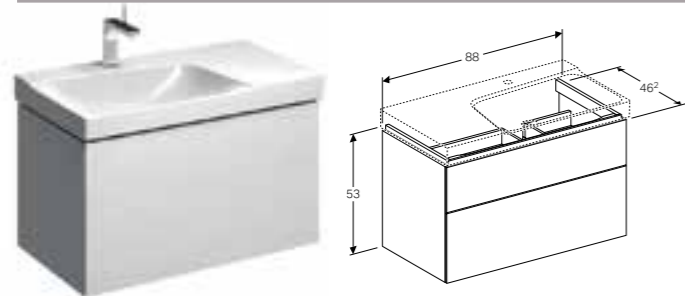

Cabinet for 90cm washbasin, with two drawers

W 88 / D 46.2 / H 53cm

Wall-mounted, opened using push-to-open mechanism, moisture-resistant, LED lighting, delivered pre-assembled.

Art. no.	Product Description
500.516.01.1	White, siphon cut out right
500.516.43.1	Scultura grey, siphon cut out right