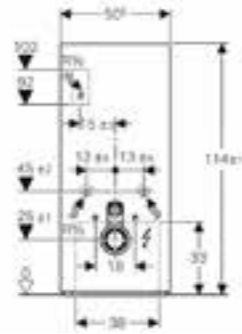

Geberit Monolith Plus
W 50.5 / D 10.6 / H 114cm
Wall-hung toilet, height 114cm.

Art. no.	Product Description
131.231.SJ.5	Black
131.231.SQ.5	Umber
131.231.TG.5	Sand
131.231.SI.5	White