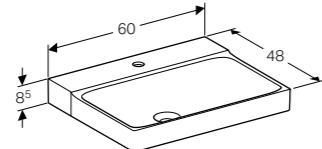

60cm washbasin
W 60 / D 48 / H 8.5cm

Washbasin without overflow, compatible with running waste, can be installed with a washbasin cabinet.

Art. no.	Product Description
500.530.01.1	Centred tap hole