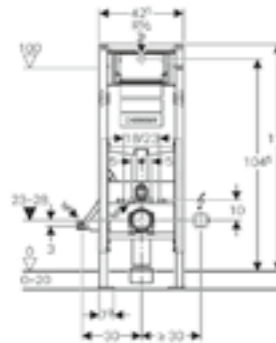

SPECIAL APPLICATIONS

Geberit Duofix toilet frame with Sigma cistern 12cm

Art. no. 111.352.00.5 **Product Description** Less-abled, 112cm
111.399.00.5 Corner, 112cm