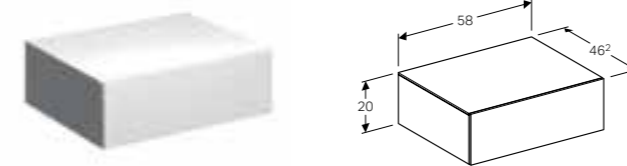

58cm side cabinet with one drawer

W 58 / D 46.2 / H 20cm

Wall-mounted, opened using push-to-open mechanism, moisture-resistant, delivered pre-assembled.

Art. no.	Product Description
500.507.01.1	White
500.507.43.1	Scultura grey