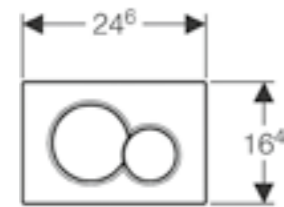

ROUND

Geberit Sigma01

W 24.6 / D 1.3 / H 16.4cm

Art. no.	Product Description
115.770.11.5	White alpine
115.770.DW.5	Jet black RAL 9005
115.770.21.5	Gloss chrome
115.770.46.5	Matt chrome
115.770.KA.5	Gloss chrome / matt chrome
115.770.DT.5	Fine brass (colour)

Geberit Omega20

W 21.2 / D 1 / H 14.2cm

Art. no.	Product Description
115.085.KJ.1	White / gloss chrome / white
115.085.KK.1	White / gold-plated / white
115.085.KL.1	White / matt chrome / matt chrome
115.085.KH.1	Gloss chrome / matt chrome / gloss chrome
115.085.KN.1	Matt chrome / gloss chrome / matt chrome
115.085.KM.1	Black / gloss chrome / black