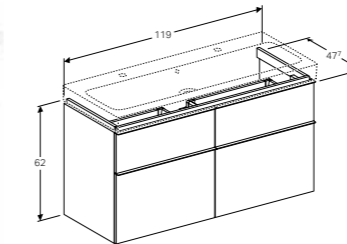

Cabinet for 120cm washbasin, with four drawers
W 119 / D 47.7 / H 62cm

Wall-mounted, opening via handle, drawer with SoftClosing mechanism, delivered pre-assembled.

Art. no.	Product Description
500.445.01.1	White
500.445.JH.1	Natural oak
500.445.JK.1	Lava