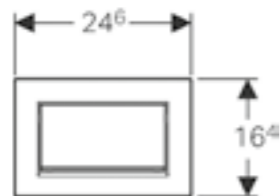

**Geberit Sigma70**

W 24 / D 0.4 / H 15.8cm  
For Sigma 12cm cistern.

Art. no.	Product Description
115.621.SI.1	White glass
115.621.SQ.1	Umber glass
115.621.SJ.1	Black glass
115.621.00.1	Customisation
115.621.FW.1	Stainless steel brushed