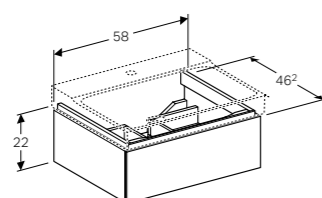

Cabinet for 60cm washbasin, with one drawer
W 58 / D 46.2 / H 22cm

Wall-mounted, opened using push-to-open mechanism, moisture-resistant, LED lighting, delivered pre-assembled.

Art. no.	Product Description
500.505.01.1	White
500.505.43.1	Scultura grey