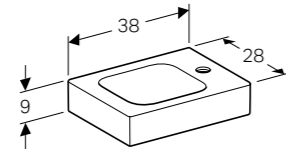

38cm handrinse basin
W 38 / D 28 / H 9cm

Washbasin without overflow, asymmetrical, can be installed with a washbasin cabinet.

Art. no.	Product Description
500.460.01.1	Right tap hole
500.461.01.1	Left tap hole