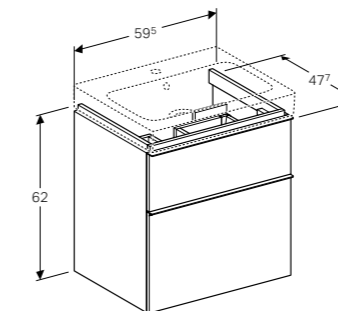

Cabinet for 60cm washbasin, with two drawers
W 59.5 / D 47.7 / H 62cm

Wall-mounted, handle included, drawer with SoftClosing mechanism, delivered pre-assembled.

Art. no.	Product Description
500.429.01.1	White
500.429.JH.1	Natural oak
500.429.JK.1	Lava