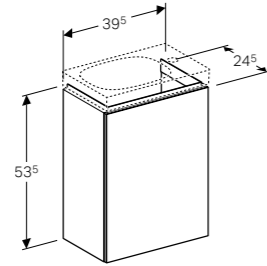

Cabinet for 40cm handrinse basin, with one door
W 39.5 / D 24.5 / H 53.5cm

Wall-mounted, opened using push-to-open mechanism, left or right hinge side, moisture-resistant, delivered pre-assembled.

Art. no.	Product Description
500.607.01.1	White
500.607.JK.1	Lava
500.607.JL.1	Sand
500.607.16.7	Black