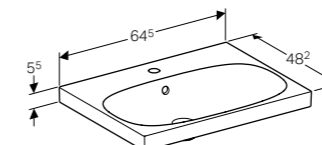

65cm washbasin
W 64.5 / D 48.2 / H 5.5cm

Can be installed with a washbasin cabinet, visible overflow.

Art. no.	Product Description
500.621.01.1	Centred tap hole