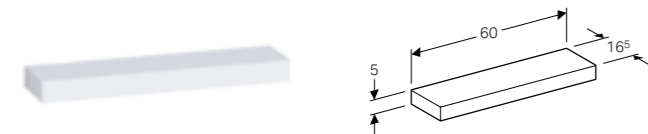

60cm wall shelf
W 60 / D 16.5 / H 5cm

Art. no.	Product Description
500.414.01.1	White
500.414.JH.1	Natural oak
500.414.JK.1	Lava