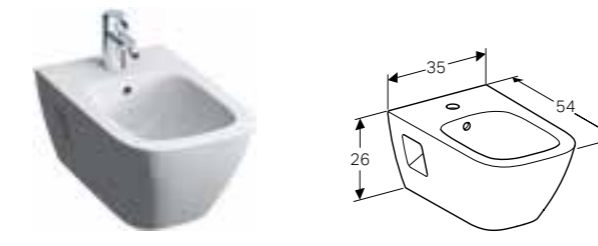

Square wall-mounted bidet
W 35 / D 54 / H 26cm
Hidden water supply connection, visible overflow.
Art. no.   **Product Description**
500.218.01.1   White