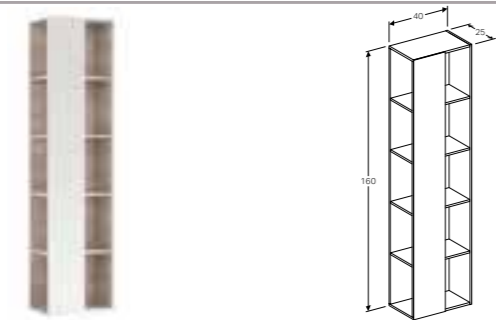

160cm shelf unit with mirror
W 40 / D 50.4 / H 160cm

Delivered pre-assembled.

Art. no.	Product Description
500.569.JI.1	Taupe, beige oak
500.569.JJ.1	Black, grey-brown oak