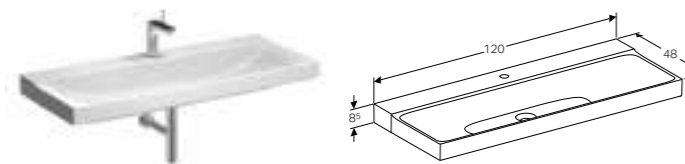

120cm washbasin

W 120 / D 48 / H 8.5cm

Washbasin without overflow, available with Clou overflow system on centred tap hole only or drain with running waste, can be installed with a washbasin cabinet.

Art. no.	Product Description
500.551.01.1	Centred tap hole
500.552.01.1	Without tap hole
500.550.01.1	Right and left tap hole