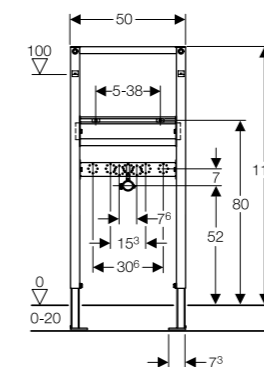

Geberit Duofix frame for washbasin, 112cm deck-mounted tap

Art. no. 111.495.00.1 **Product Description** With wall brackets, backplate elbows and chrome isolating valves