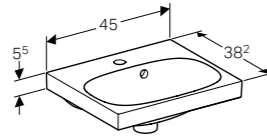

45cm handrinse basin
W 45 / D 38.2 / H 5.5cm

Can be installed with a washbasin cabinet, visible overflow.

Art. no.	Product Description
500.636.01.1	Centred tap hole