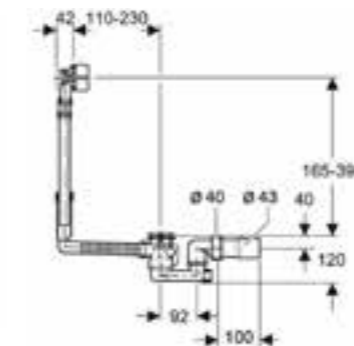

**Art. no.      Product Description**  
150.535.21.1    D 52 / L 23cm  
150.536.21.1    D 52 / L 70cm

**Geberit flush pipe for urinals with concealed flush control**

**Art. no.**  
500.089.00.1

**Geberit bathtub drain with turn handle actuation and inlet**  
With ready-to-fit-set and straight connector:  
gloss chrome-plated.