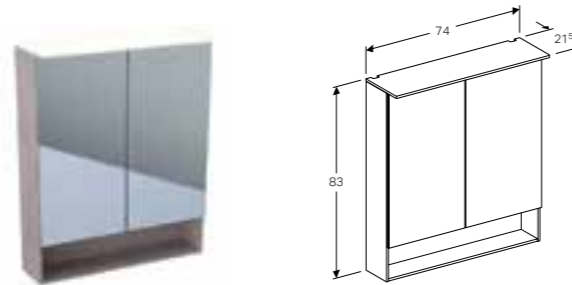

75cm mirror cabinet with functional lighting, two doors
W 74 / D 21.5 / H 83cm
LED lighting, internal lighting, sensor switch, power socket, USB port, mirrored back side, magnification mirror, storage boxes on inside of doors.

Art. no.	Product Description
500.645.00.1	Mystik oak