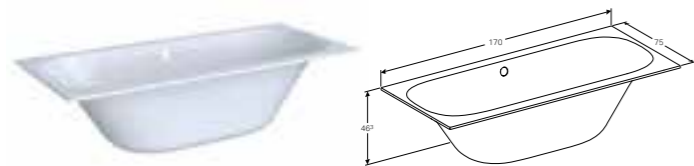

**Toilet seat**  
W 35.6 / D 47.5 / H 4.9cm  
Hinges made of metal, overlapping toilet lid, slim design.  
**Art. no.** 500.604.01.1 **Product Description** White

**Toilet seat, SoftClosing mechanism**  
W 35.6 / D 47.5 / H 4.9cm  
Hinges made of metal, overlapping toilet lid, slim design.  
**Art. no.** 500.660.01.1 **Product Description** White