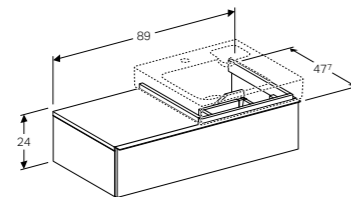

Cabinet for 50cm washbasin, with one drawer and shelf surface
W 89 / D 47.7 / H 24cm

Wall-mounted, opening via handle, drawer with SoftClosing mechanism, delivered pre-assembled.

Art. no.	Product Description
500.438.01.1	White, left hand
500.438.JH.1	Natural oak, left hand
500.438.JK.1	Lava, left hand
500.439.01.1	White, right hand
500.439.JH.1	Natural oak, right hand
500.439.JK.1	Lava, right hand