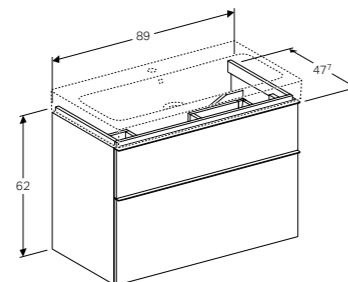

Cabinet for 90cm washbasin, with two drawers
W 89 / D 47.7 / H 62cm

Wall-mounted, handle included, drawer with SoftClosing mechanism, delivered pre-assembled.

Art. no.	Product Description
500.441.01.1	White
500.441.JH.1	Natural oak
500.441.JK.1	Lava