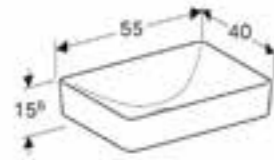

Rectangle lay-on basin

W 55 / D 40cm

Art. no. 500.779.01.1 **Product Description** No tap hole without overflow