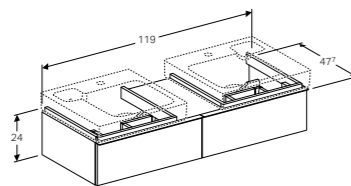

Cabinet for two 50cm washbasins, with two drawers and shelf surface
W 119 / D 47.7 / H 24cm

Wall-mounted, opening via handle, drawer with SoftClosing mechanism, delivered pre-assembled.

Art. no.	Product Description
500.444.01.1	White
500.444.JH.1	Natural oak
500.444.JK.1	Lava