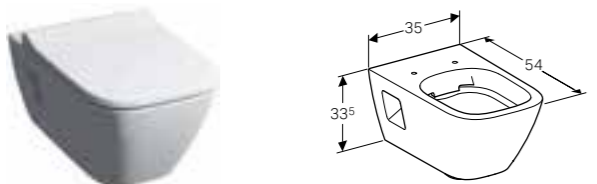

Square wall-hung toilet, opening for wall mounting, Rimfree®
W 35 / D 54 / H 33.5cm
Washdown toilet pan, 6/4L.
Art. no.   **Product Description**
500.200.01.1   White