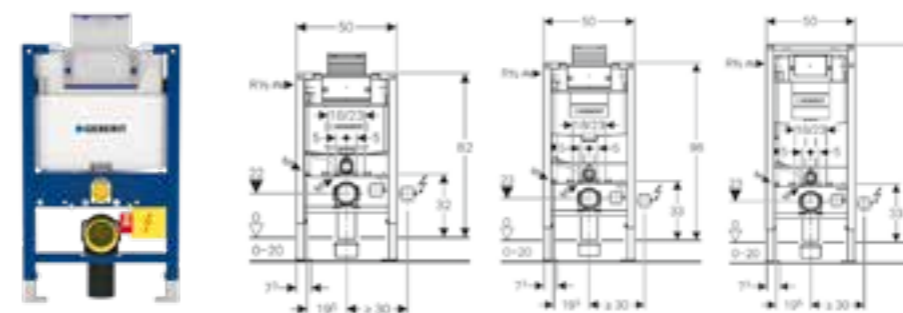

**Geberit low-height furniture cistern, 6/3 litres, pneumatic flush actuation for single or dual flush buttons**

Art. no.	Product Description
109.721.00.1	Installation height 79cm

GEBERIT FRAMES

**Geberit Duofix toilet frame with Omega cistern 12cm**