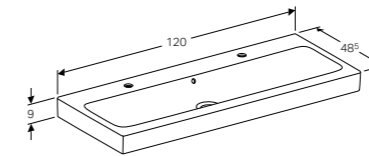

120cm washbasin
W 120 / D 48.5 / H 9cm

Washbasin with visible overflow, can be installed with a washbasin cabinet.

Art. no.	Product Description
500.462.01.1	Without tap hole
500.453.01.1	Right and left tap hole