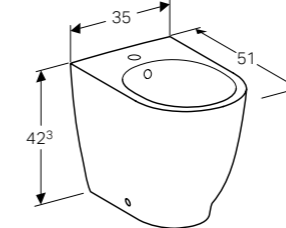

Floor-standing bidet, back-to-wall
W 35 / D 51 / H 42.3cm
Hidden water supply connection, hidden fastening, small projection.
Art. no. 500.603.01.1 **Product Description** White