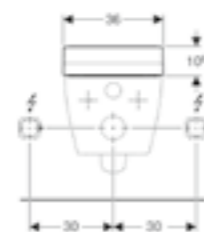

COLOURS GEBERIT AQUACLEAN TUMA, DESIGN COVERS

Geberit AquaClean Tuma Classic
W 36 / D 52.3 / H 10.6cm
Enhancement solution.

Art. no. 146.078.11.1 **Product Description** White alpine