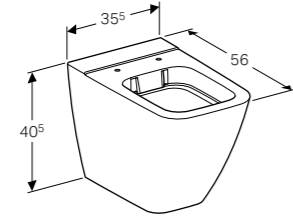

Square floor-standing toilet, Rimfree®
W 35.5 / D 56 / H 40.5cm
Back-to-wall, washdown toilet pan, 6/4L, horizontal or vertical outlet, hidden fastening.
Art. no.   **Product Description**
500.422.01.1   White