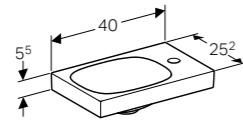

40cm handrinse basin
W 40 / D 25.2 / H 5.5cm

Can be installed with a washbasin cabinet, asymmetrical, without overflow.

Art. no.	Product Description
500.635.01.1	Right tap hole