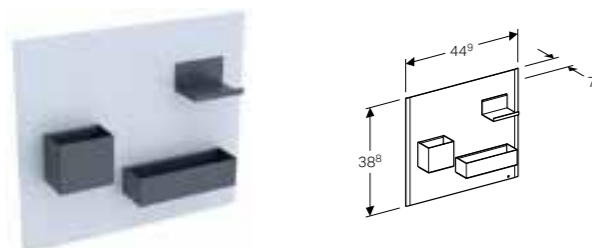

45cm board with storage magnets
W 44.9 / D 7.5 / H 38.8cm
Storage boxes of different sizes, storage boxes fixed with magnets.

Art. no.	Product Description
500.649.01.1	White board, lava box
500.649.JK.1	Lava board, lava box
500.649.JL.1	Sand board, lava box
500.649.16.7	Black board, lava box