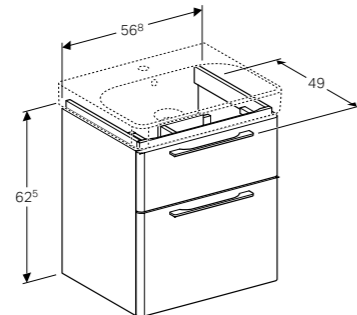

Cabinet for 60cm washbasin, with two SoftClosing mechanism drawers

W 56.8 / D 49 / H 62.5cm

Wall-mounted, handle included, moisture-resistant, delivered pre-assembled.

Art. no.   **Product Description**
500.243.01.1   White
500.243.42.1   Light grey