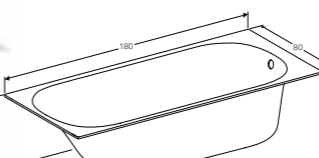

180cm rectangular bathtub with set of feet
W 180 / D 80 / H 46.3cm
Built-in bathtub, slim rim, outlet at the feet end.
Art. no. 554.015.01.1 **Product Description** White