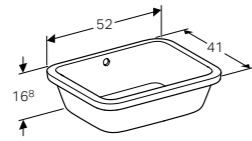

**Half pedestal for washbasins**  
W 22.5 / D 30 / H 32.5cm

For Smyle and Smyle Square washbasins with a width of more than 55cm.

Art. no.	Product Description
500.576.01.1	White

**Half pedestal for square handrinse basins**  
 W 21.5 / D 23.7 / H 31.5cm  
 Easy fastening with Geberit fastening set Kerafix.  
**Art. no.**      **Product Description**  
 500.575.01.1      White