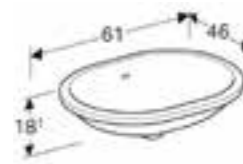

**Oval lay-on basin**

W 55 / D 40cm

Art. no.	Product Description
500.771.01.1	No tap hole without overflow

**Elliptic undercounter basin**

W 55 / D 40cm

Art. no.	Product Description
500.756.01.1	With overflow
500.758.01.1	Without overflow