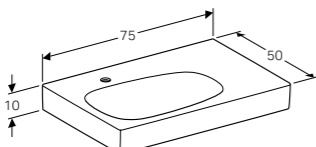

75cm washbasin with shelf surface
W 75 / D 50 / H 10cm

Washbasin without overflow, with ceramic cover cap, available with Clou overflow system or running waste with free outlet, asymmetrical, can be installed with a washbasin cabinet.

Art. no.	Product Description
500.545.01.1	Left tap hole, shelf space right
500.546.01.1	Right tap hole, shelf space left