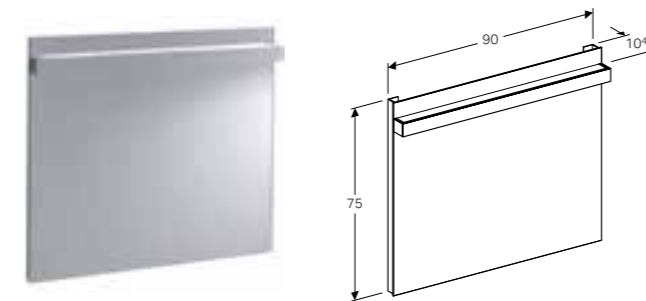

90cm mirror with functional lighting
W 90 / D 10.4 / H 75cm
Mechanical switch, adjustable lamp, LED lighting.

Art. no.	Product Description
500.468.00.1	30 W, 768 lm