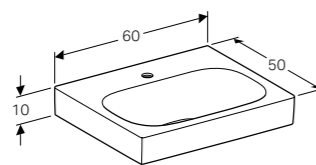

60cm washbasin
W 60 / D 50 / H 10cm

Washbasin without overflow, with ceramic cover cap, available with Clou overflow system or running waste with free outlet, can be installed with a washbasin cabinet.

Art. no.	Product Description
500.544.01.1	Centred tap hole