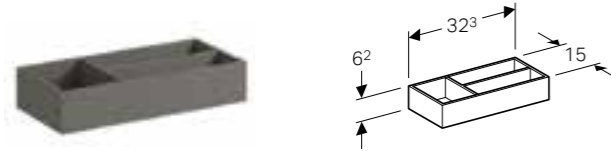

33cm organising box with T-partition
W 32.3 / D 15 / H 6.2cm
Can be combined with side cabinet with two drawers.
Art. no. 500.525.00.1 **Product Description** T-partition