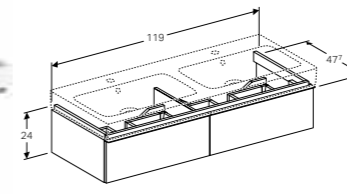

Wall-mounted, handle included, drawer with SoftClosing mechanism, delivered pre-assembled.

Art. no.	Product Description
500.441.01.1	White
500.441.JH.1	Natural oak
500.441.JK.1	Lava

**Cabinet for 120cm double washbasin, with two drawers**  
W 119 / D 47.7 / H 24cm