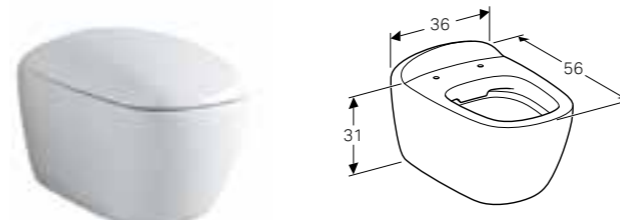

Wall-hung toilet, Rimfree®
W 36 / D 56 / H 31cm

Washdown toilet pan, 6/4L, hidden fastening.

Art. no.	Product Description
500.510.01.1	White