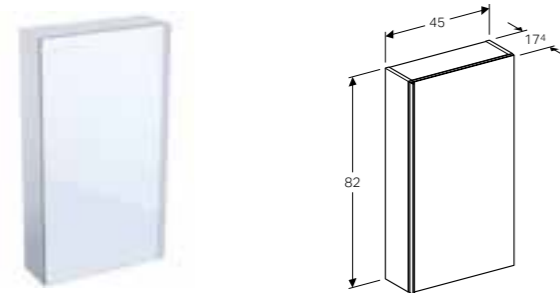

45cm high-level cabinet with one door
W 45 / D 17.4 / H 82cm
Wall-mounted, opening via handle, door with SoftClosing mechanism, with three movable shelves, mirror on inside of door, delivered pre-assembled.

Art. no.	Product Description
500.639.01.1	White
500.639.JK.1	Lava
500.639.JL.1	Sand
500.639.16.7	Black