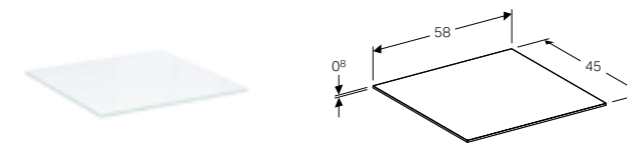

58cm glass shelf

W 58 / D 45 / H 0.8cm

Can be combined with side cabinet with one drawer.

Art. no.	Product Description
500.524.00.1	58cm