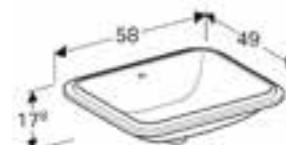

Rectangular undercounter basin

W 50 / D 40cm

Art. no.	Product Description
500.764.01.1	No tap hole with overflow
500.766.01.1	No tap hole without overflow