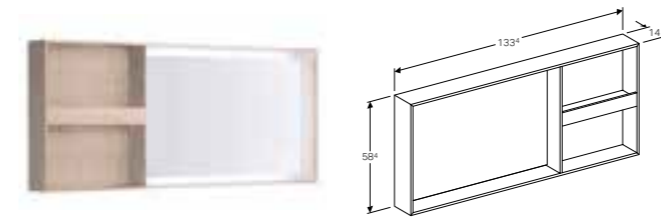

135cm mirror with ambient lighting, lateral storage shelf
W 133.4 / D 14 / H 58.4cm

With right or left storage shelf, light operated by wall switch, mirror surface with LED light strip integrated in frame.

Art. no.	Product Description
500.571.JI.1	Beige oak
500.571.JJ.1	Grey-brown oak