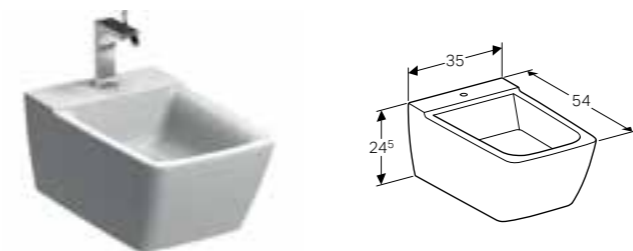

Wall-hung bidet
W 35 / D 54 / H 24.5cm
Hidden water supply connection, hidden fastening.
Art. no. 500.501.01.1 **Product Description** White