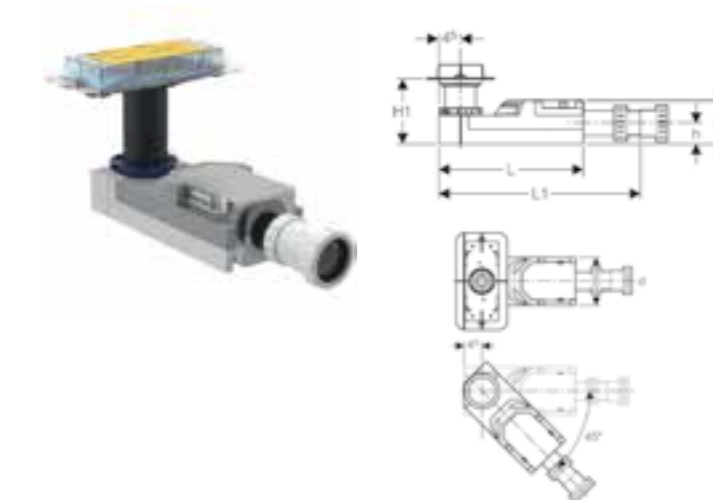

CLEANLINE

Installation set for Geberit shower channels of the CleanLine series

Art. no.	Product Description
154.154.00.1	Floor construction height from 90mm

d, ø	Outer diameter	5.5cm
B	Width	13cm
H	Height	9cm
H1	Height	9-20cm
h	Height, partial diameter	4.2cm
L	Length	30cm
L1	Length	35.8cm