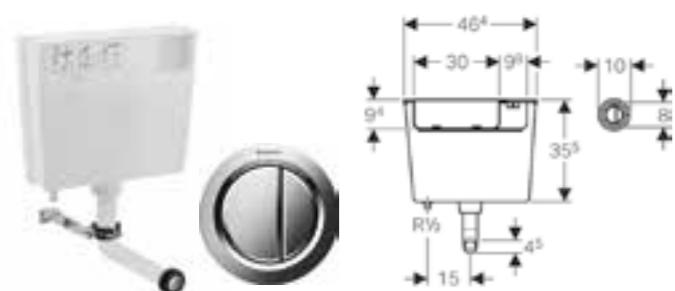

Geberit low-height furniture cistern, 6/3 litres, pneumatic flush actuation, complete with Type 01 button, gloss chrome

Art. no.	Product Description
109.724.21.1	Installation height 79cm