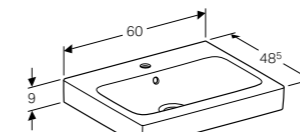

### FURNITURE

**46cm corner handrinse basin**  
W 46 / D 33 / H 9cm

For installation in small, confined spaces, without overflow.

Art. no.	Product Description
500.454.01.1	Centred tap hole

**60cm washbasin**  
W 60 / D 48.5 / H 9cm