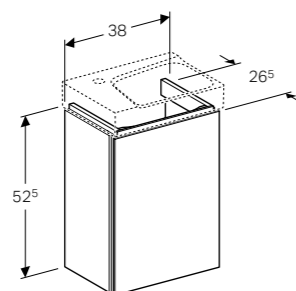

Cabinet for 40cm handrinse basin, with one door
W 38 / D 26.5 / H 52.5cm

Wall-mounted, left or right hinge side, moisture-resistant, delivered pre-assembled.

Art. no.	Product Description
500.502.01.1	White
500.502.43.1	Scultura grey