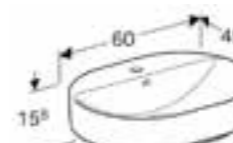

**Elliptic lay-on basin**

W 50 / D 40cm

Art. no.	Product Description
500.775.01.1	One tap hole with overflow
500.776.01.1	One tap hole without overflow

**Round lay-on basin**

Dia 40cm

Art. no.	Product Description
500.768.01.1	No tap hole without overflow