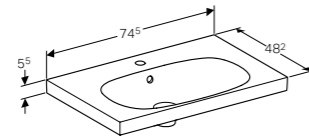

75cm washbasin, with shelf surface

W 74.5 / D 48.2 / H 5.5cm

Can be installed with a washbasin cabinet, visible overflow.

Art. no.	Product Description
500.622.01.1	Centred tap hole