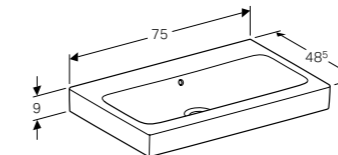

75cm washbasin
W 75 / D 48.5 / H 9cm

Washbasin with visible overflow, can be installed with a washbasin cabinet.

Art. no.	Product Description
500.451.01.1	Centred tap hole
500.464.01.1	Without tap hole