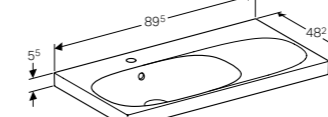

Art. no.	Product Description
500.642.01.1	Centred tap hole
500.643.01.1	Without tap hole

**90cm washbasin, with right shelf surface**

W 89.5 / D 48.2 / H 5.5cm

Can be installed with a washbasin cabinet, visible overflow, easy fastening with Geberit washbasin wall fixing EFF1, asymmetrical.