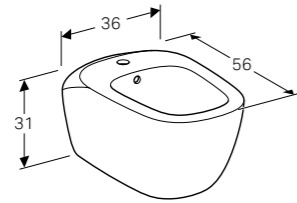

Wall-hung bidet
W 36 / D 56 / H 31cm
Hidden water supply connection, hidden fastening.
Art. no. 500.539.01.1 **Product Description** White

GEBERIT CITTERIO BATHROOM FURNITURE COLOURS

FRONT/PLATE	BODY	FRONT/PLATE	BODY	HANDLE/FEET

All Geberit bathroom furniture ranges are made of moisture-resistant material.

Taube shiny glass   Oak beige wooden structured melamine   Black shiny glass   Oak grey-brown wooden structured melamine   Champagne

Hidden overflow	Hidden wall mounting	Hidden floor mounting	SoftClosing

Flush volume 4.5L	Soft closing drawers/excerpts	Moisture resistant	Ground clearance

KeraTect®

Rimfree®