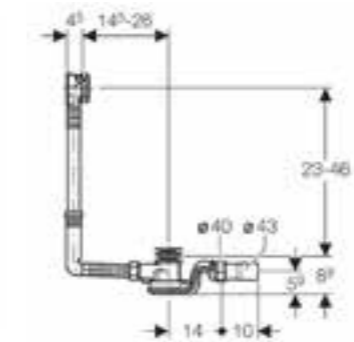

Geberit bathtub drain with push actuation PushControl
With ready-to-fit-set and straight connector:
gloss chrome-plated.

Art. no.   Product Description
150.770.21.1   D 52 / L 26cm
150.771.21.1   D 52 / L 50cm
150.772.21.1   D 52 / L 60cm