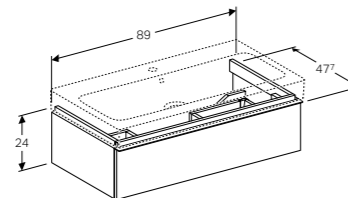

Cabinet for 90cm washbasin, with one drawer
W 89 / D 47.7 / H 24cm

Wall-mounted, opening via handle, drawer with SoftClosing mechanism, delivered pre-assembled.

Art. no.	Product Description
500.437.01.1	White
500.437.JH.1	Natural oak
500.437.JK.1	Lava