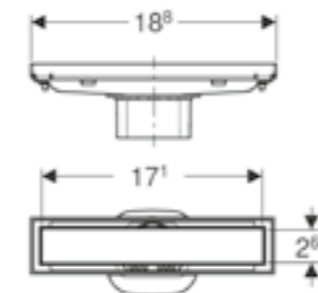

Geberit CleanLine Tile-Bearing

NEW

Art. no.	Product Description
154.455.00.1	Geberit shower channel CleanLine Tile-Bearing: W 43 / H 09 / L188cm