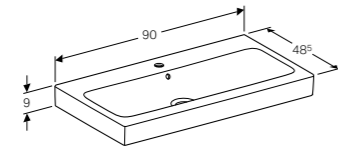

90cm washbasin
W 90 / D 48.5 / H 9cm

Washbasin with visible overflow, can be installed with a washbasin cabinet.

Art. no.	Product Description
500.452.01.1	Centred tap hole
500.465.01.1	Without tap hole