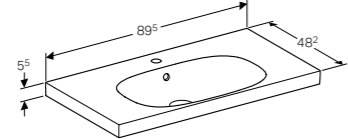

90cm washbasin, with shelf surface

W 89.5 / D 48.2 / H 5.5cm

Can be installed with a washbasin cabinet, visible overflow, easy fastening with Geberit washbasin wall fixing EFF1.

Art. no.	Product Description
500.623.01.1	Centred tap hole
500.624.01.1	Without tap hole