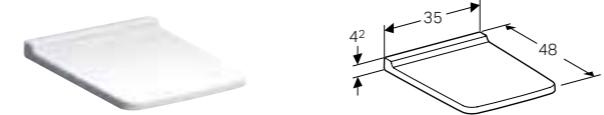

Toilet seat with SoftClosing mechanism
W 35 / D 48 / H 4.2cm
Hinges made of metal, overlapping toilet lid.
Art. no. 500.537.01.1 **Product Description** White