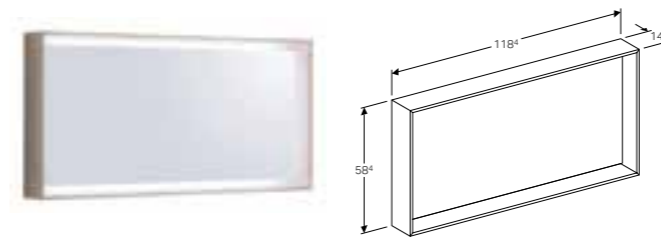

120cm mirror with ambient lighting
W 118.4 / D 14 / H 58.4cm

Mirror surface with LED light strip integrated in frame, light operated by wall switch, frame made of wood.

Art. no.	Product Description
500.570.JI.1	Beige Oak
500.570.JJ.1	Grey-brown Oak