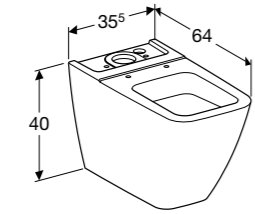

Square close coupled fully back-to-wall toilet
W 35.5 / D 56 / H 40cm
Washdown toilet pan multi directional outlet, hidden fastening.
Art. no.   **Product Description**
500.195.01.1   White