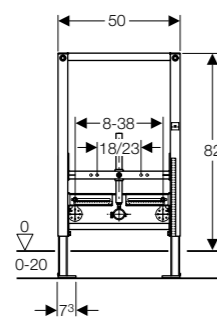

BIDETS AND URINALS FRAMES

Geberit Duofix frame for bidet, 82cm, Universal

Art. no. 111.543.00.1 **Product Description**
With wall brackets, backplate elbows and chrome isolating valves