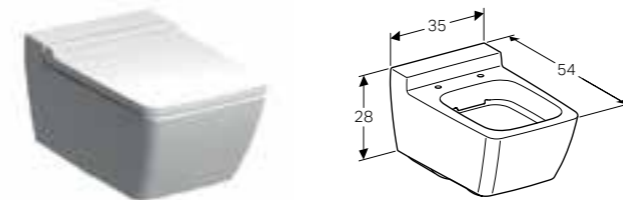

Wall-hung toilet, Rimfree®
W 35 / D 54 / H 28cm
Washdown toilet pan, 6/4L or 4/2.6L, hidden fastening.
Art. no. 500.500.01.1 **Product Description** White