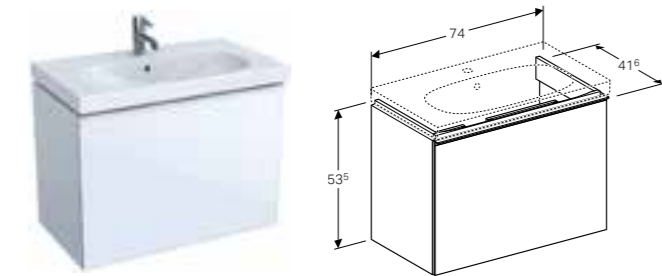

Cabinet for 75cm washbasin, with one drawer and internal drawer, small projection
W 74 / D 41.6 / H 53.5cm

Wall-mounted, opening via handle, drawer with SoftClosing mechanism, moisture-resistant, delivered pre-assembled.

Art. no.	Product Description
500.615.01.1	White
500.615.JK.1	Lava
500.615.JL.1	Sand
500.615.16.7	Black