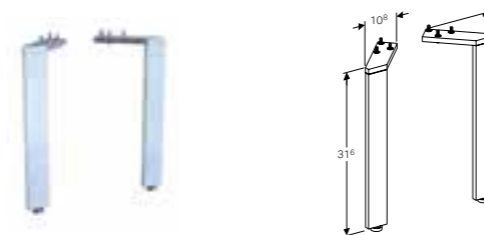

Set of feet for cabinet for slim rim washbasin
W 10.8 / D 9.3 / H 31.6cm
Height-adjustable.
Art. no. 500.657.00.1
Product Description Gloss chrome-plated