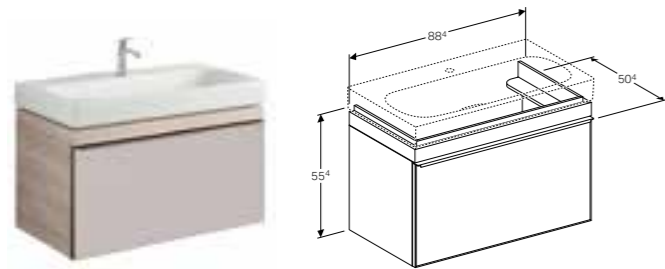

Cabinet for 90cm washbasin, with one SoftClosing mechanism drawer
W 88.4 / D 50.4 / H 55.4cm

Wall-mounted, opening via handle, can be equipped with feet, front panel made of glass, frame made of metal, delivered pre-assembled.

Art. no.	Product Description
500.559.JI.1	Taupe, beige oak
500.559.JJ.1	Black, grey-brown oak