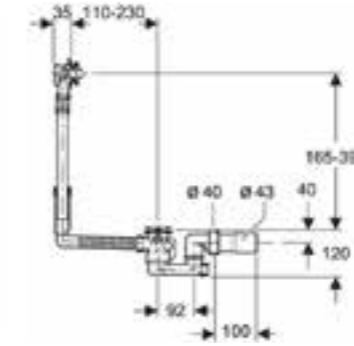

Geberit bathtub drain with turn handle actuation
With ready-to-fit-set and straight connector:
gloss chrome-plated.

Art. no.   Product Description
150.535.21.1   D 52 / L 23cm
150.536.21.1   D 52 / L 70cm

Geberit flush pipe for urinals with concealed flush control

Art. no.
500.089.00.1