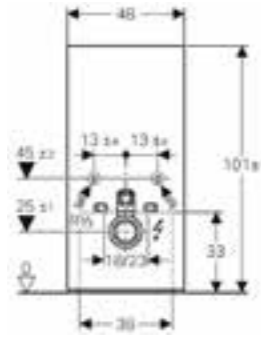

Geberit Monolith Plus
W 48.2 / D 10.6 / H 101cm
Wall-hung toilet, height 101cm.

Art. no.	Product Description
131.221.SJ.5	Black
131.221.SQ.5	Umber
131.221.TG.5	Sand
131.221.SI.5	White