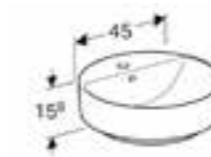

Round lay-on basin

Dia 45cm

Art. no.	Product Description
500.769.01.1	One tap hole with overflow
500.770.01.1	One tap hole without overflow