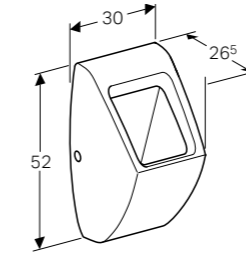

Square exposed cistern, bottom water supply connection
W 37.5 / D 14.5 / H 42.5cm
Close-coupled, dual flush, volume 6/4L, water supply connection on the bottom.
Art. no.   **Product Description**
500.411.01.1   White

Square close coupled fully back-to-wall toilet
W 35.5 / D 56 / H 40cm
Washdown toilet pan multi directional outlet, hidden fastening.
Art. no.   **Product Description**
500.195.01.1   White

Square floor-standing toilet, Rimfree®
W 35.5 / D 56 / H 40.5cm
Back-to-wall, washdown toilet pan, 6/4L, horizontal or vertical outlet, hidden fastening.
Art. no.   **Product Description**
500.422.01.1   White

Square wall-hung toilet, Rimfree®
W 35 / D 54 / H 23.5cm
Washdown toilet pan, 6/4L or 4/2.6L, hidden fastening.
Art. no.   **Product Description**
500.420.01.1   White

Square toilet seat
W 36.5 / D 44.9 / H 4.7cm
Hinges made of metal, overlapping toilet lid.
Art. no.   **Product Description**
500.433.01.1   White
500.434.01.1   White, SoftClosing

Square floor-standing bidet
W 35.5 / D 56 / H 40cm
Back-to-wall, hidden water supply connection, hidden fastening.
Art. no.   **Product Description**
500.404.01.1   White

Square wall-hung bidet
W 35 / D 54 / H 23.5cm
Hidden water supply connection, hidden fastening.
Art. no.   **Product Description**
500.403.01.1   White

Urinal for concealed urinal flush control, outlet to the rear
W 30 / D 26.5 / H 52cm
Wall-mounted, flush rim, hidden trap, hidden fastening, easy to fasten thanks to Geberit fastening set Kerafix.
Art. no.   **Product Description**
500.470.01.1   White

GERBERIT ICON BATHROOM FURNITURE COLOURS

BODY/FRONT

White high-gloss

Oak

Lava

All Geberit bathroom furniture ranges are made of moisture-resistant material.

Soft closing drawers/excerpts

Hidden wall mounting

Dual flush

SoftClosing

Flush volume

Moisture resistant

Ground clearance