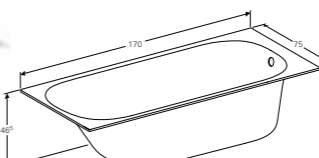

170cm rectangular bathtub with set of feet
W 170 / D 75 / H 46.5cm
Built-in bathtub, slim rim, outlet at the feet end.
Art. no. 554.014.01.1 **Product Description** White