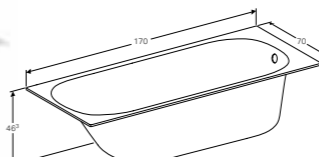

170cm rectangular bathtub with set of feet
W 170 / D 70 / H 46.3cm
Built-in bathtub, slim rim, outlet at the feet end.
Art. no. 554.002.01.1 **Product Description** White