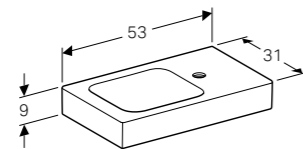

53cm handrinse basin with shelf surface
W 53 / D 31 / H 9cm

Washbasin without overflow, asymmetrical, can be installed with a washbasin cabinet.

Art. no.	Product Description
500.457.01.1	Tap hole and shelf space right
500.459.01.1	Tap hole and shelf space left