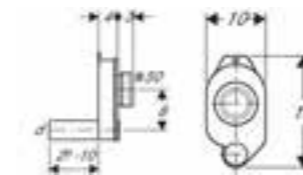

Geberit urinal trap for urinals with rear outlet white

Art. no.
261.483.11.1