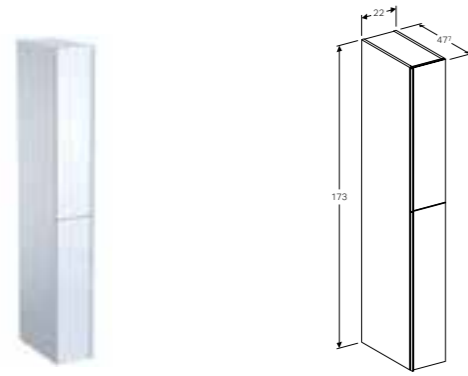

173cm tall cabinet with two cargos
W 22 / D 47.7 / H 173cm
Wall-mounted, opening via handle, drawer with SoftClosing mechanism, delivered pre-assembled.

Art. no.	Product Description
500.638.01.1	White
500.638.JK.1	Lava
500.638.JL.1	Sand
500.638.16.7	Black