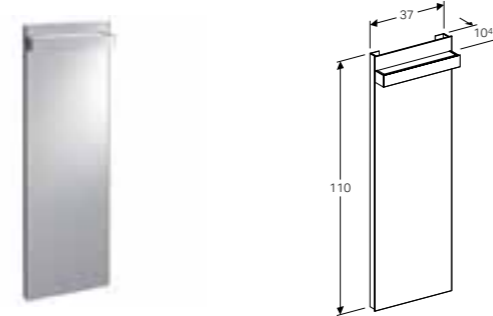

**37cm mirror with functional lighting**  
 W 37 / D 10.4 / H 110cm  
 Mechanical switch, adjustable lamp, LED lighting.

Art. no.	Product Description
500.448.00.1	12 W, 234 lm

**60cm mirror with functional lighting**  
 W 60 / D 10.4 / H 75cm  
 Mechanical switch, adjustable lamp, LED lighting.