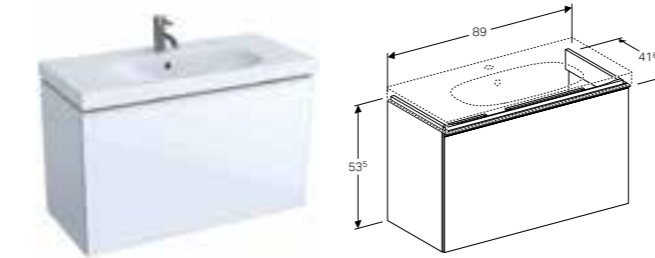

Cabinet for 90cm washbasin, with one drawer and internal drawer, small projection
W 89 / D 41.6 / H 53.5cm

Wall-mounted, opening via handle, drawer with SoftClosing mechanism, moisture-resistant, delivered pre-assembled.

Art. no.	Product Description
500.616.01.1	White
500.616.JK.1	Lava
500.616.JL.1	Sand
500.616.16.7	Black