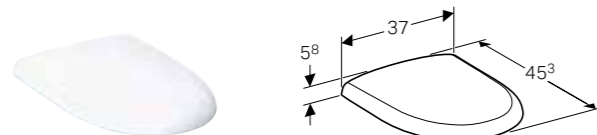

Round toilet seat, overlapping lid
W 37 / D 45.3 / H 5.8cm
Hinges made of metal. Only compatible with 500.215.01.1
Art. no.   **Product Description**
500.231.01.1   White
500.232.01.1   White, SoftClosing