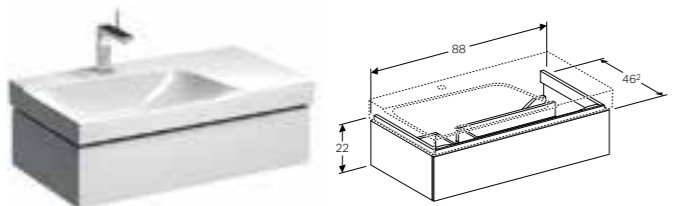

Cabinet for 90cm washbasin, with one drawer

W 88 / D 46.2 / H 22cm

Wall-mounted, opened using push-to-open mechanism, moisture-resistant, LED lighting, delivered pre-assembled.

Art. no.	Product Description
500.514.01.1	White, siphon cut out right
500.514.43.1	Scultura grey, siphon cut out right