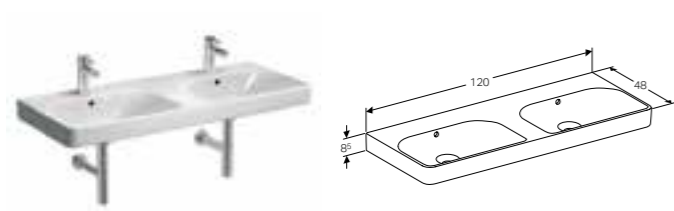

120cm square double washbasin
W 120 / D 48 / H 8.5cm

Visible overflow, can be installed with cabinet for washbasin.

Art. no.	Product Description
500.223.01.1	Right and left tap hole
500.224.01.1	Without tap hole