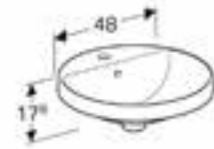

Round countertop basin

Dia 48cm

Art. no.	Product Description
500.704.01.1	One tap hole with overflow
500.706.01.1	One tap hole without overflow