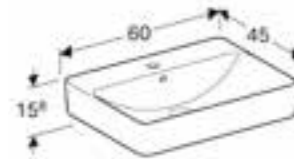

**Elliptic lay-on basin**

W 60 / D 45cm

Art. no.	Product Description
500.777.01.1	One tap hole with overflow
500.778.01.1	One tap hole without overflow

**Rectangle lay-on basin**

W 55 / D 40cm

**Art. no.** 500.779.01.1 **Product Description** No tap hole without overflow