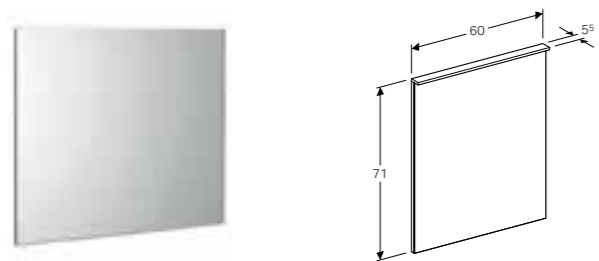

60cm mirror with functional and ambient lighting
W 60 / D 5.5 / H 71cm
Indirect lighting, heated rear to prevent mirror steaming up, touch-sensor switch, dimmable, LED lighting.
Art. no. 500.521.00.1 **Product Description** 60cm