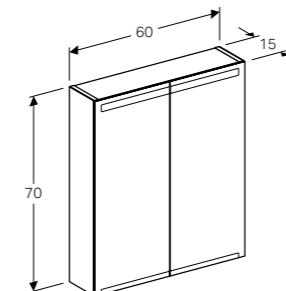

60cm mirror cabinet with functional and ambient lighting, two doors
W 60 / D 15 / H 70cm
LED lighting, indirect lighting, touch-sensor switch for the upper light, touch-sensor switch for the bottom light, power socket, mirrored body, doors mirrored on both sides, movable shelves.
Art. no.
500.590.P5.1