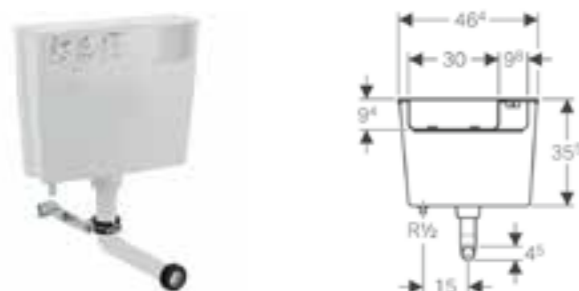

**Geberit low-height furniture cistern, 6/3 litres, pneumatic flush actuation for single or dual flush buttons**

Art. no.	Product Description
109.721.00.1	Installation height 79cm

GEBERIT FRAMES

**Geberit Duofix toilet frame with Omega cistern 12cm**