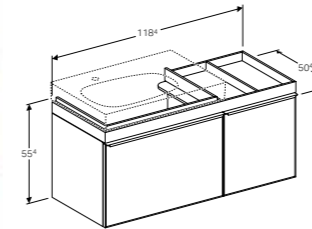

Cabinet for 75cm washbasin, with two drawers and shelf surface
W 118.4 / D 50.4 / H 55.4cm

Wall-mounted, opening via handle, drawer with SoftClosing mechanism, can be equipped with feet, front panel made of glass, frame made of metal, delivered pre-assembled.

Art. no.	Product Description
500.562.JI.1	Taupe, beige oak, right
500.562.JJ.1	Black, grey-brown oak, right
500.563.JI.1	Taupe, beige oak, left
500.563.JJ.1	Black, grey-brown oak, left