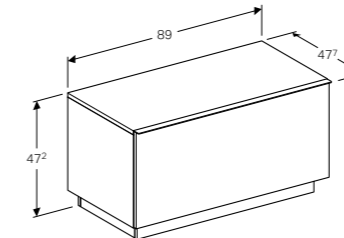

90cm low cabinet with one drawer, floor-standing
W 89 / D 47.7 / H 47.2cm

Opening via handle, drawer with SoftClosing mechanism, delivered pre-assembled.

Art. no.	Product Description
500.440.01.1	White
500.440.JH.1	Natural oak
500.440.JK.1	Lava