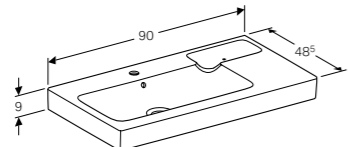

Wall-mounted, opening via handle, drawer with SoftClosing mechanism, delivered pre-assembled.

Art. no.	Product Description
500.442.01.1	White
500.442.JH.1	Natural oak
500.442.JK.1	Lava

**90cm washbasin with shelf surface and decorative dish**  
W 90 / D 48.5 / H 9cm