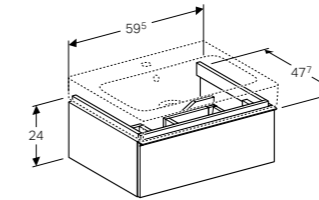

Cabinet for 60cm washbasin, with one drawer
W 59.5 / D 47.7 / H 24cm

Wall-mounted, handle included, drawer with SoftClosing mechanism, delivered pre-assembled.

Art. no.	Product Description
500.428.01.1	White
500.428.JH.1	Natural oak
500.428.JK.1	Lava