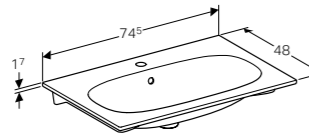

75cm slim rim washbasin

W 74.5 / D 48 / H 1.7cm

For mounting on a washbasin cabinet, visible overflow.

Art. no.	Product Description
500.641.01.1	Centred tap hole