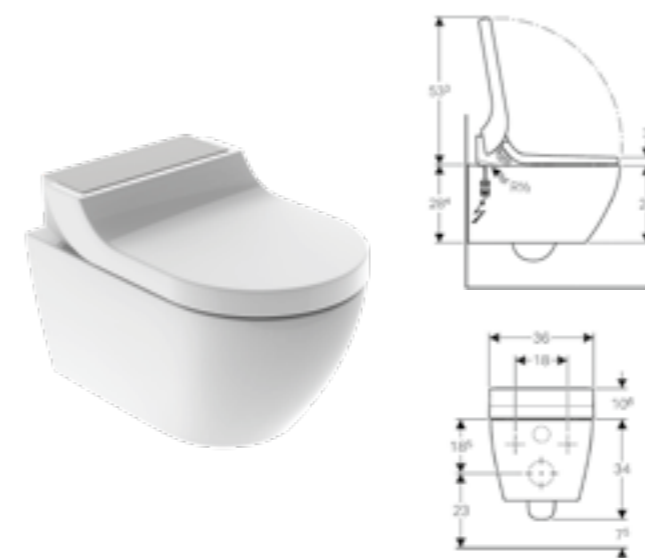

Geberit AquaClean Tuma
W 36 / D 55.3 / H 44.6cm
Complete solution.

Art. no.   **Product Description**
146.290.11.1 White alpine
146.290.SI.1 White glass
146.290.SJ.1 Black glass
146.290.FW.1 Stainless steel brushed

Design cover ☐ ☐ ☐ ☐