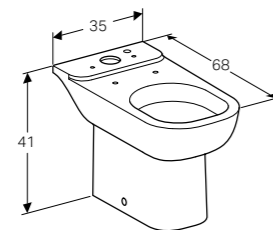

Floor-standing toilet, for close-coupled exposed cistern, Rimfree®
W 35 / D 68 / H 41cm
Washdown toilet pan, multidirectional outlet, hidden fastening.
Art. no.   **Product Description**
500.212.01.1   White