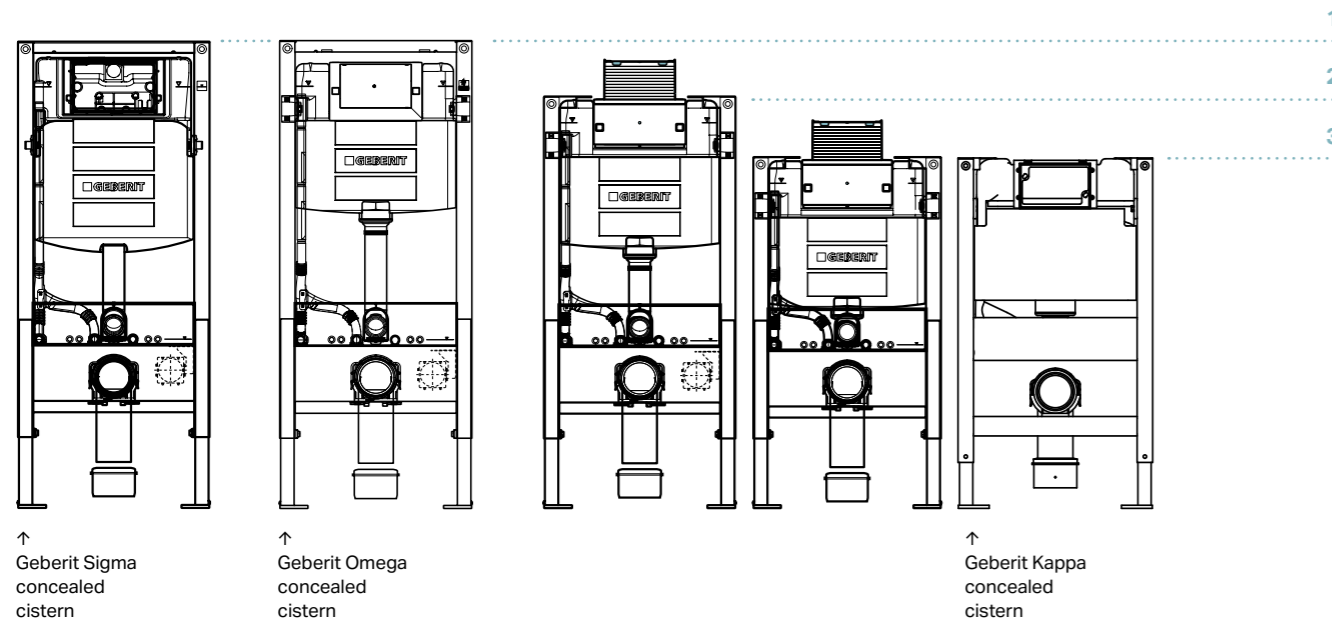

GEBERIT CONCEALED CISTERNS

POWERFUL TECHNOLOGY BEHIND THE WALL

The flush technology from Geberit – the European number one in the field of sanitary technology – stands for sustainable reliability and the conservation of resources. Geberit flush technology saves water through low flush volumes and offers high reliability with a guaranteed spare parts availability of 25 years. Geberit concealed cisterns are available in different heights to fit every bathroom. The cisterns are equipped for

installation requiring electrical connections. This means shower toilets, odour extraction units, touchless flush plates and other devices can be installed or retro-fitted quickly and easily. With a large selection of ceramics, you'll find the perfect solution "in front-of-the-wall" to match your dream bathroom.

www.geberit.co.uk

GEBERIT CONCEALED FLUSH TECHNOLOGY

1 Construction height 112 cm. 2 Construction height 98 cm. 3 Construction height 82 cm.