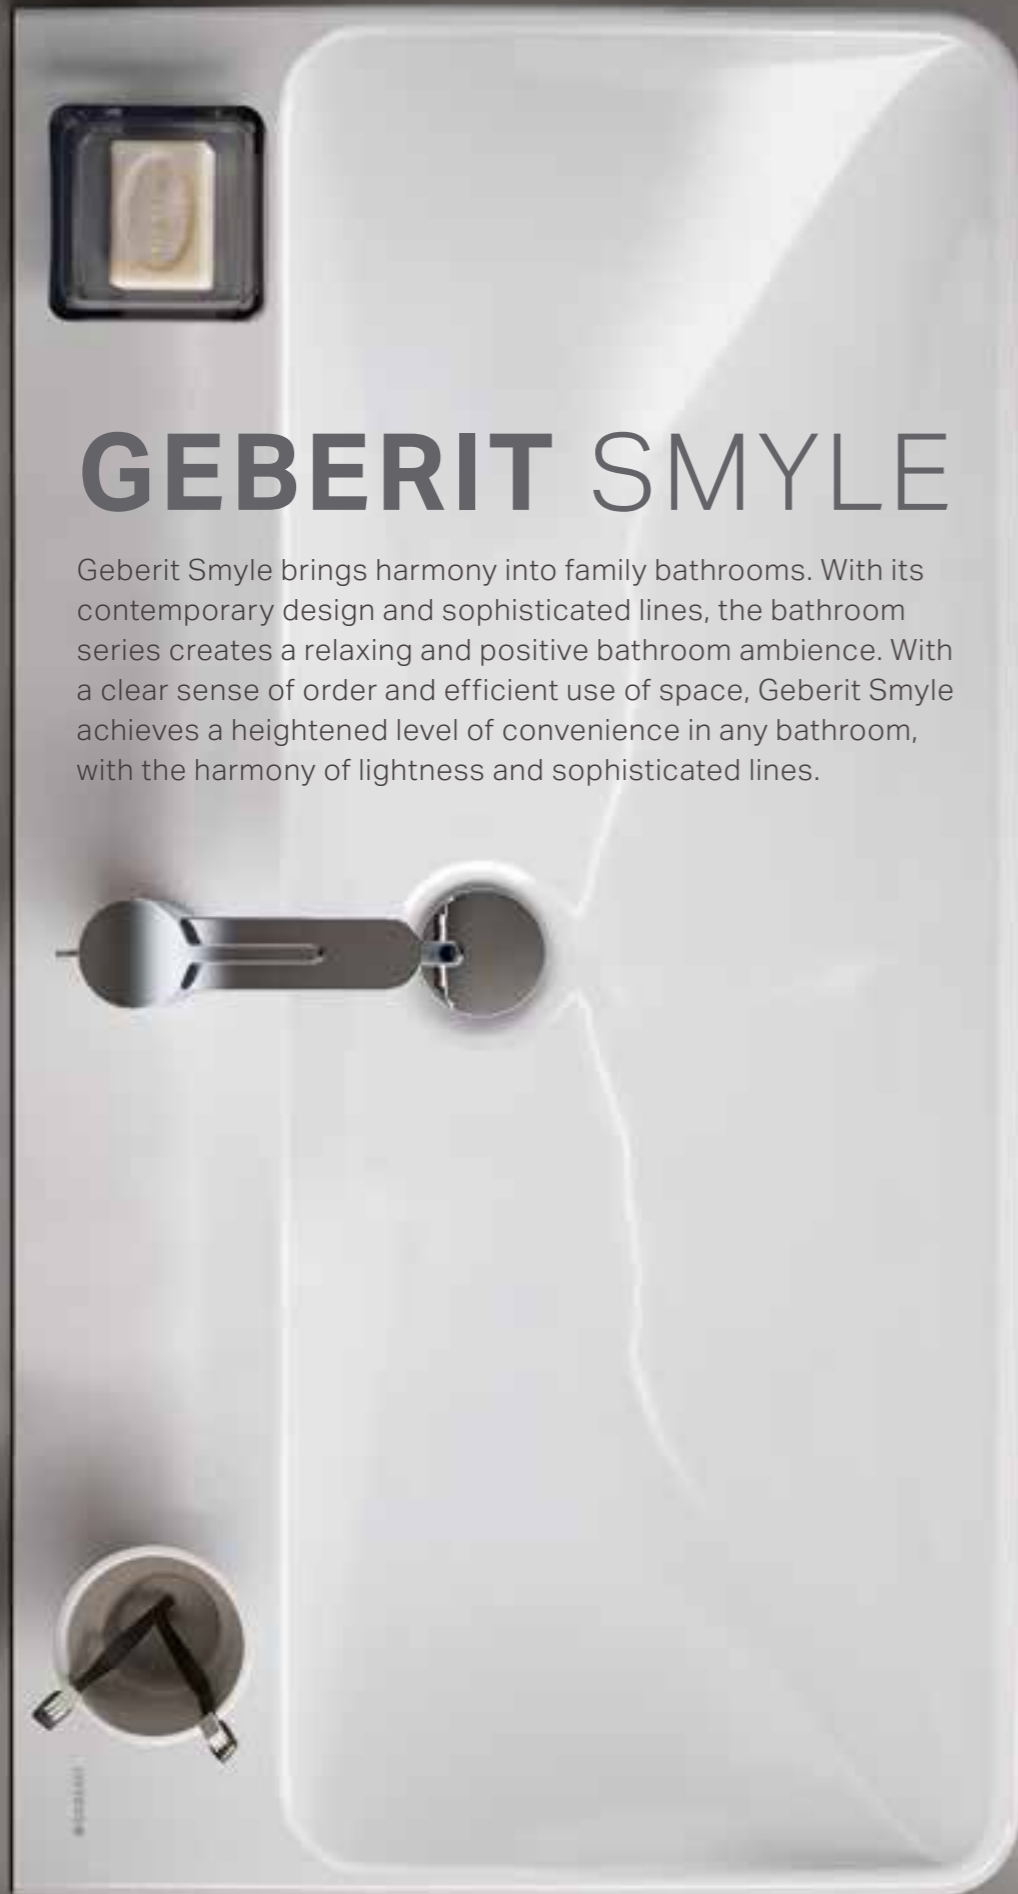

# GEBERIT SMYLE

Geberit Smyle brings harmony into family bathrooms. With its contemporary design and sophisticated lines, the bathroom series creates a relaxing and positive bathroom ambience. With a clear sense of order and efficient use of space, Geberit Smyle achieves a heightened level of convenience in any bathroom, with the harmony of lightness and sophisticated lines.