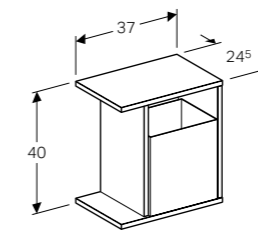

Side element with storage box, 25cm depth
W 37 / D 24.5 / H 40cm

Wall-mounted, delivered pre-assembled, can be connected with handrinse basin cabinet.

Art. no.	Product Description
500.419.01.1	White
500.419.JH.1	Natural oak
500.419.JK.1	Lava

Only compatible with cabinet for 38cm handrinse basin, with drawer.