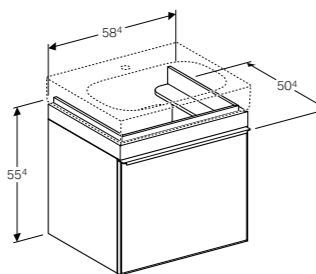

Cabinet for 60cm washbasin, with one SoftClosing mechanism drawer
W 58.4 / D 50.4 / H 55.4cm

Wall-mounted, opening via handle, can be equipped with feet, front panel made of glass, frame made of metal, delivered pre-assembled.

Art. no.	Product Description
500.556.JI.1	Taupe, beige oak
500.556.JJ.1	Black, grey-brown oak