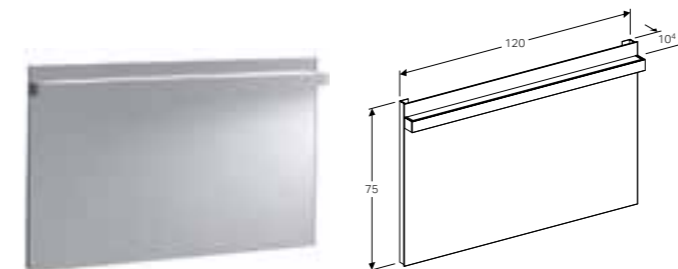

120cm mirror with functional lighting
W 120 / D 10.4 / H 75cm
Mechanical switch, adjustable lamp, LED lighting.

Art. no.	Product Description
500.449.00.1	40 W, 368 lm