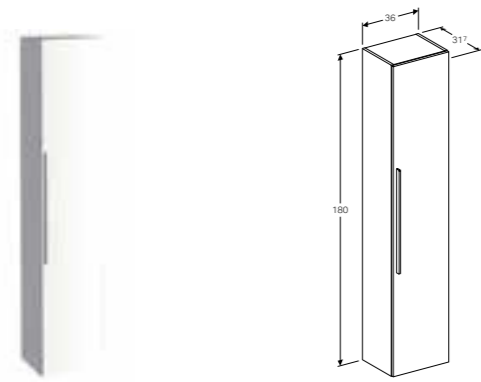

180cm tall cabinet with one door
W 36 / D 31.7 / H 180cm
Wall-mounted, opening via handle, with one fixed shelf, with four movable shelves, left or right hinge side, delivered pre-assembled.

Art. no.	Product Description
500.417.01.1	White
500.417.JH.1	Natural oak
500.417.JK.1	Lava