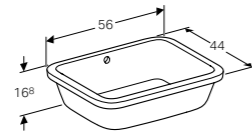

56cm square under-countertop washbasin
W 56 / D 44 / H 16.8cm
For mounting in a worktop.
Art. no.   **Product Description**
500.128.01.1   White