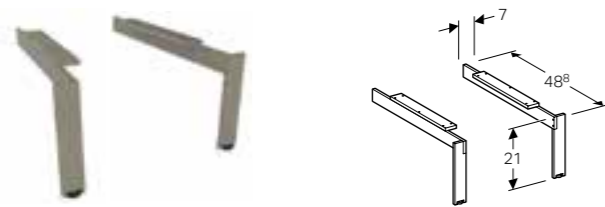

Set of feet
W 7 / D 48.8 / H 21cm

Set of 2 pieces.

Art. no.	Product Description
500.573.39.1	Champagne