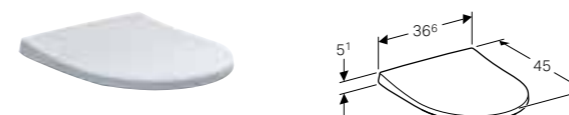

Toilet seat, overlapping lid
W 36.6 / D 45 / H 5.1cm
Hinges made of metal with SoftClosing mechanism, slim design, overlapping toilet lid, anti-bacterial.
Art. no.   **Product Description**
500.432.01.1   White