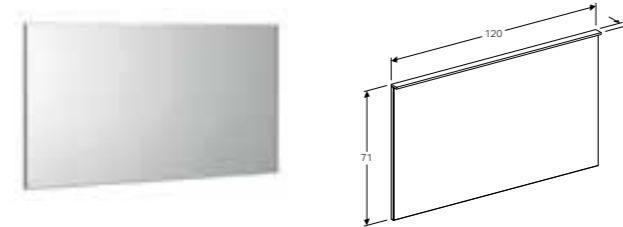

120cm mirror with functional and ambient lighting
W 120 / D 5.5 / H 71cm
Indirect lighting, heated rear to prevent mirror steaming up, touch-sensor switch, dimmable, LED lighting.
Art. no. 500.519.00.1 **Product Description** 120cm