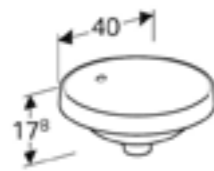

Round countertop basin

Dia 40cm

Art. no.	Product Description
500.700.01.1	No tap hole with overflow
500.702.01.1	No tap hole without overflow