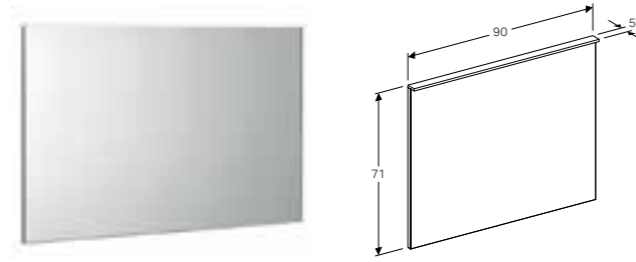

90cm mirror with functional and ambient lighting
W 90 / D 5.5 / H 71cm
Indirect lighting, heated rear to prevent mirror steaming up, touch-sensor switch, dimmable, LED lighting.
Art. no. 500.522.00.1 **Product Description** 90cm