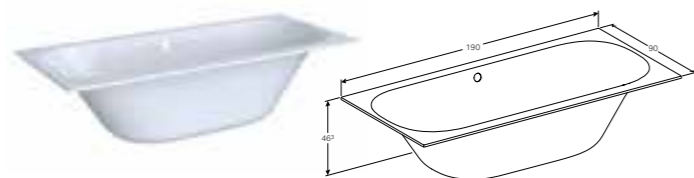

190cm rectangular bathtub, duo, with set of feet
W 190 / D 90 / H 46.3cm