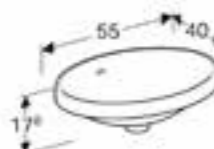

Oval countertop basin

W 55 / D 40cm

Art. no.	Product Description
500.716.01.1	No tap hole with overflow
500.718.01.1	No tap hole without overflow