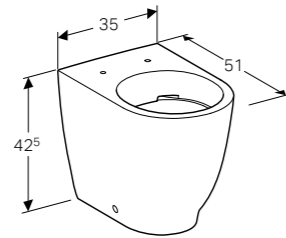

Floor-standing toilet, raised, Rimfree®
W 35 / D 51 / H 42.5cm
Back-to-wall, washdown toilet pan, 6/4L or 4/2.6L, horizontal or vertical outlet, hidden fastening, raised seat height, small projection.
Art. no. 500.602.01.1 **Product Description** White