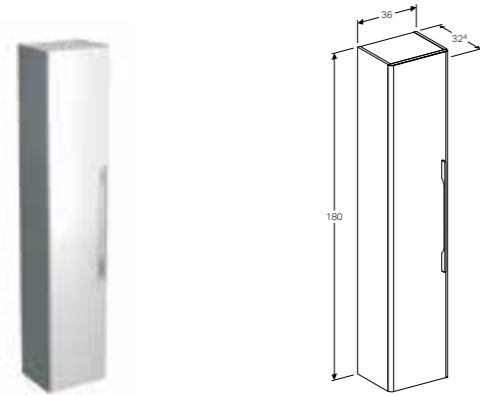

180cm tall cabinet with one door and internal mirror
W 36 / D 32.4 / H 180cm

Wall-mounted, opening via handle, with two fixed shelves, with four movable shelves, left or right hinge side, moisture-resistant, delivered pre-assembled.

Art. no.	Product Description
500.241.01.1	White
500.241.42.1	Light grey

60cm washbasin
W 60 / D 48 / H 10cm

Visible overflow.

Art. no.	Product Description
500.228.01.1	Centred tap hole

65cm washbasin
W 65 / D 48 / H 10cm

Visible overflow.

Art. no.	Product Description
500.230.01.1	Centred tap hole

70cm washbasin
W 70 / D 48 / H 10cm

Visible overflow.

Art. no.	Product Description
500.248.01.1	Centred tap hole

Full pedestal
W 19 / D 17 / H 70cm

For use with round washbasins 55cm-70cm.

Art. no.	Product Description
500.341.01.1	White

Square full pedestal
W 16.5 / D 15 / H 72cm

For use with square 45cm and 60cm washbasins.

Art. no.	Product Description
500.342.01.1	White

Half pedestal for washbasins
W 22.5 / D 30 / H 32.5cm

For Smyle and Smyle Square washbasins with a width of more than 55cm.

Art. no.	Product Description
500.576.01.1	White