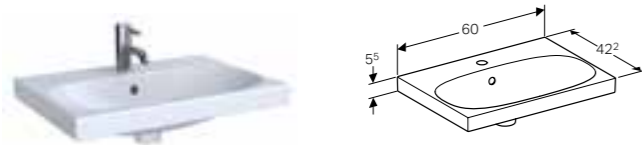

60cm washbasin, small projection
W 60 / D 42.2 / H 5.5cm

Can be installed with a washbasin cabinet, visible overflow.

Art. no.	Product Description
500.631.01.1	Centred tap hole