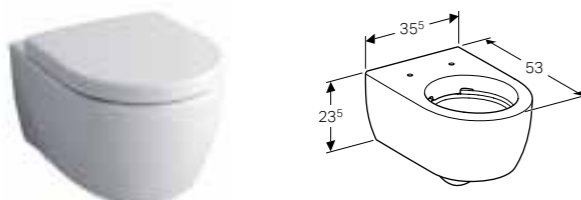

Wall-hung toilet, Rimfree®
W 35.5 / D 53 / H 23.5cm
Washdown toilet pan 6/4L or 4/2.6L, hidden fastening.
Art. no.   **Product Description**
500.410.01.1   White