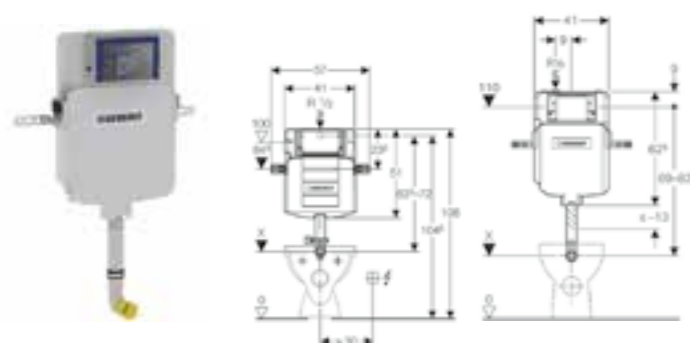

GEBERIT CISTERNS

Geberit Sigma concealed cistern, 6/3 litres

Art. no.	Product Description
109.792.00.1	8cm cistern, installation height 120cm
109.309.00.5	12cm cistern, installation height 108cm