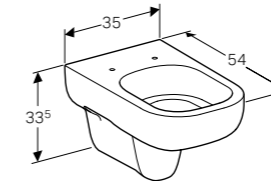

Wall-hung toilet
W 35 / D 54 / H 33.5cm
Washdown toilet pan, 6/4L or 4/2.6L, with flush rim.
Art. no.   **Product Description**
500.211.01.1   White