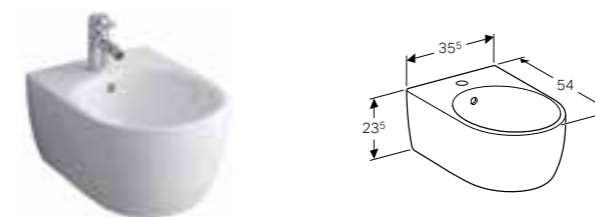

Wall-hung bidet
W 35.5 / D 54 / H 23.5cm
Hidden water supply connection, hidden fastening.
Art. no.   **Product Description**
500.405.01.1   White