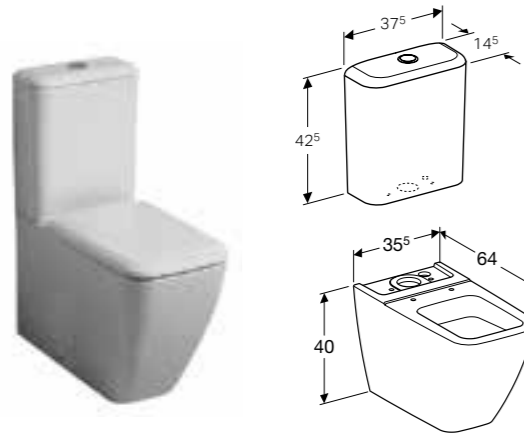

Square exposed cistern, bottom water supply connection
W 37.5 / D 14.5 / H 42.5cm
Close-coupled, dual flush, volume 6/4L, water supply connection on the bottom.
Art. no.   **Product Description**
500.411.01.1   White

Square close coupled fully back-to-wall toilet
W 35.5 / D 56 / H 40cm
Washdown toilet pan multi directional outlet, hidden fastening.
Art. no.   **Product Description**
500.195.01.1   White

Square floor-standing toilet, Rimfree®
W 35.5 / D 56 / H 40.5cm
Back-to-wall, washdown toilet pan, 6/4L, horizontal or vertical outlet, hidden fastening.
Art. no.   **Product Description**
500.422.01.1   White

Square wall-hung toilet, Rimfree®
W 35 / D 54 / H 23.5cm
Washdown toilet pan, 6/4L or 4/2.6L, hidden fastening.
Art. no.   **Product Description**
500.420.01.1   White

Square toilet seat
W 36.5 / D 44.9 / H 4.7cm
Hinges made of metal, overlapping toilet lid.
Art. no.   **Product Description**
500.433.01.1   White
500.434.01.1   White, SoftClosing

Square floor-standing bidet
W 35.5 / D 56 / H 40cm
Back-to-wall, hidden water supply connection, hidden fastening.
Art. no.   **Product Description**
500.404.01.1   White

Square wall-hung bidet
W 35 / D 54 / H 23.5cm
Hidden water supply connection, hidden fastening.
Art. no.   **Product Description**
500.403.01.1   White

Urinal for concealed urinal flush control, outlet to the rear
W 30 / D 26.5 / H 52cm
Wall-mounted, flush rim, hidden trap, hidden fastening, easy to fasten thanks to Geberit fastening set Kerafix.
Art. no.   **Product Description**
500.470.01.1   White

GERBERIT ICON BATHROOM FURNITURE COLOURS

BODY/FRONT

White high-gloss

Oak

Lava

All Geberit bathroom furniture ranges are made of moisture-resistant material.

Soft closing drawers/excerpts

Hidden wall mounting

Dual flush

SoftClosing

Flush volume

Moisture resistant

Ground clearance

Compact option

Rimfree