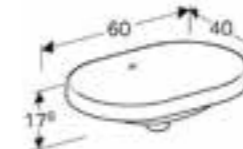

Elliptic countertop basin

W 60 / D 40cm

Art. no.	Product Description
500.728.01.1	No tap hole with overflow
500.730.01.1	No tap hole without overflow