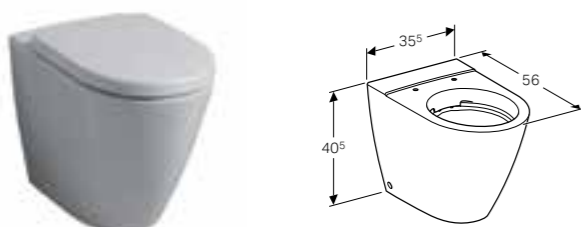

Floor-standing toilet, Rimfree®
W 35.5 / D 56 / H 40.5cm
Back-to-wall, washdown toilet pan, 6/4L, horizontal or vertical outlet, hidden fastening.
Art. no.   **Product Description**
500.402.01.1   White