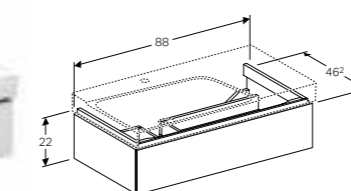

Cabinet for 90cm washbasin, with one drawer
W 88 / D 46.2 / H 22cm

Wall-mounted, opened using push-to-open mechanism, moisture-resistant, LED lighting, delivered pre-assembled.

Art. no.	Product Description
500.513.01.1	White, siphon cut out left
500.513.43.1	Scultura grey, siphon cut out left