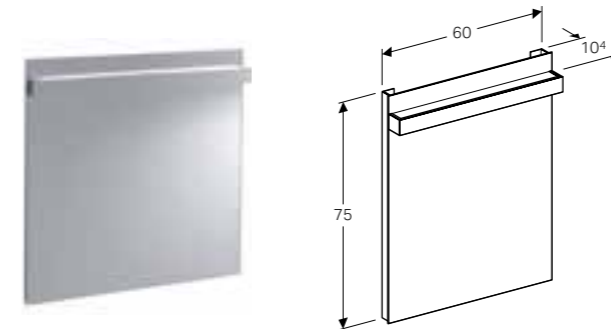

60cm mirror with functional lighting
W 60 / D 10.4 / H 75cm
Mechanical switch, adjustable lamp, LED lighting.

Art. no.	Product Description
500.469.00.1	19 W, 568 lm