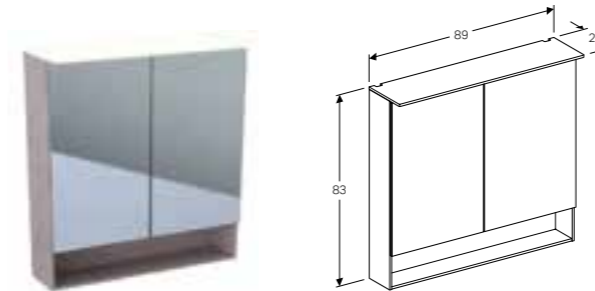

90cm mirror cabinet with functional lighting, two doors
W 89 / D 21.5 / H 83cm
LED lighting, internal lighting, sensor switch, power socket, USB port, mirrored back side, magnification mirror, storage boxes on inside of doors.

Art. no.	Product Description
500.646.00.1	Mystik oak