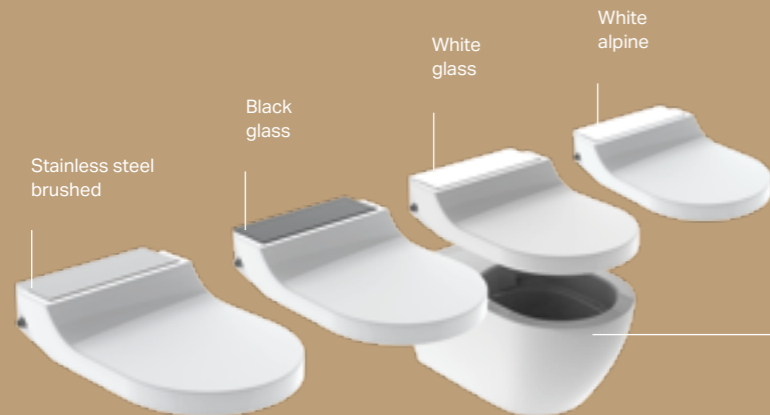

AQUACLEAN TUMA COMFORT IS AVAILABLE IN FOUR DESIGN COVERS:

AquaClean Tuma toilet enhancement solution with standard toilet ceramic appliance.

EQUIPMENT OF AQUACLEAN TUMA COMFORT AND CLASSIC

- WhirlSpray shower technology with five adjustable shower pressure settings
- Individually adjustable spray arm position
- Oscillating spray
- SoftClosing
- Energy-saving function
- Rimless toilet ceramic pan
- Adjustable water spray temperature
- Descaling function
- QuickRelease function for the toilet lid

ADDITIONAL COMFORT FUNCTIONS OF AQUACLEAN TUMA COMFORT

- Intuitive and clearly laid-out remote control
- Toilet seat heating
- Odour extraction
- Gently cleaning lady wash
- Dryer
- User detection