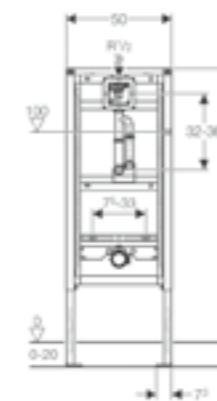

BIDETS AND URINALS FRAMES

Geberit Duofix frame for bidet, 82cm, Universal

Art. no. 111.543.00.1 **Product Description**
With wall brackets, backplate elbows and chrome isolating valves

Geberit Duofix frame for bidet, 98cm, Universal

Art. no. 111.544.00.1 **Product Description**
With wall brackets, backplate elbows and chrome isolating valves

Geberit Duofix frame for bidet, 112cm, Universal

Art. no. 111.545.00.1 **Product Description**
With wall brackets, backplate elbows and chrome isolating valves

Geberit Duofix frame for urinal, 112-130cm, Universal

Art. no. 111.622.00.1 **Product Description**
With pipe interrupter

URINAL CONTROLS

Geberit urinal flush control with electronic flush actuation, mains operation