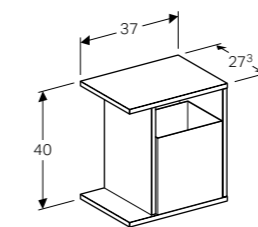

Side element with storage box, 28cm depth
W 37 / D 27.3 / H 40cm

Wall-mounted, delivered pre-assembled, can be connected with handrinse basin cabinet.

Art. no.	Product Description
500.423.01.1	White
500.423.JH.1	Natural oak
500.423.JK.1	Lava

Only compatible with cabinet for 53cm handrinse basin, with drawer.