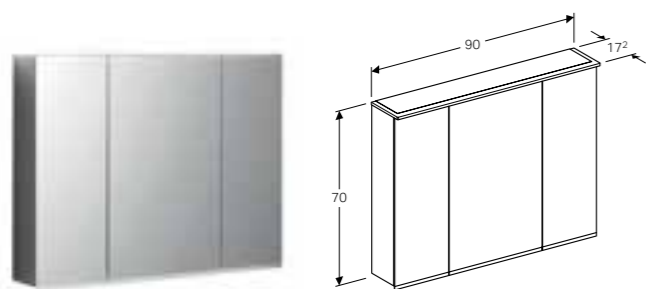

90cm mirror cabinet with functional and ambient lighting, three doors

W 90 / D 17.2 / H 70cm

LED lighting, indirect lighting, touch-sensor switch for the upper light, touch-sensor switch for the bottom light, power socket, USB port, mirrored body, mirrored back side, doors mirrored on both sides, movable shelves. The Option Plus mirror cabinets also include a magnetic accessory holder.

Art. no.
500.596.P5.1