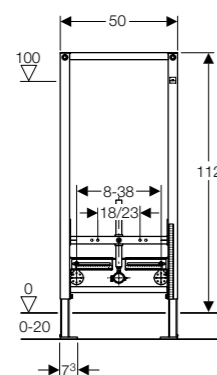

Geberit Duofix frame for bidet, 112cm, Universal

Art. no. 111.545.00.1 **Product Description**
With wall brackets, backplate elbows and chrome isolating valves