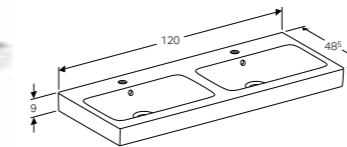

120cm double washbasin
W 120 / D 48.5 / H 9cm

Can be installed with a washbasin cabinet, visible overflow.

Art. no.	Product Description
500.455.01.1	Right and left tap hole