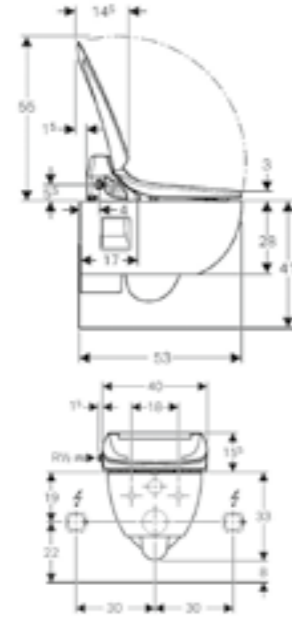

COMPLETE SOLUTIONS

Geberit AquaClean 4000 toilet enhancement solution with toilet ceramic
W 40 / D 52 / H 48.5cm

Art. no. 146.138.11.1 **Product Description** Enhancement solution and ceramic pan