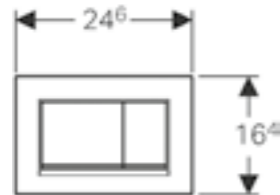

FLUSH PLATES

RECTANGULAR

Geberit Sigma30

W 24.6 / D 1.2 / H 16.4cm

Art. no.	Product Description
115.883.KJ.1	White / gloss chrome / white
115.883.KK.1	White / gold-plated / white
115.883.KL.1	White / matt chrome / matt chrome
115.883.KH.1	Gloss chrome / matt chrome / gloss chrome
115.883.KN.1	Matt chrome / gloss chrome / matt chrome
115.883.KM.1	Black / gloss chrome / black

Geberit Sigma70

W 24 / D 0.4 / H 15.8cm
For Sigma 12cm cistern.

Art. no.	Product Description
115.621.SI.1	White glass
115.621.SQ.1	Umber glass
115.621.SJ.1	Black glass
115.621.00.1	Customisation
115.621.FW.1	Stainless steel brushed