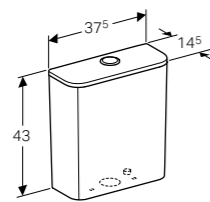

Square exposed cistern, bottom water supply connection
W 37.5 / D 14.5 / H 43cm
Close-coupled, dual flush 4/2.6L, water supply connection on the bottom.
Art. no.   **Product Description**
500.214.01.1   White