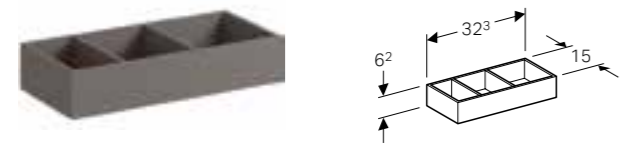

33cm organising box
W 32.3 / D 15 / H 6.2cm
Can be combined with side cabinet with one drawer.
Art. no. 500.526.00.1 **Product Description** H-partition