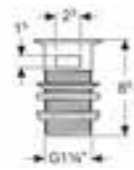

Geberit 1 1/4" push button waste chrome plated

Art. no.
500.087.00.1