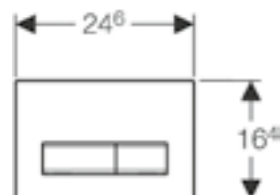

Geberit Sigma50

W 26.4 / D 1.16 - 1.36 / H 16.4cm

Art. no.	Product Description
115.788.11.5	White alpine
115.788.DW.5	Jet black RAL 9005
115.788.21.5	Gloss chrome
115.788.GH.5	Chrome brushed
115.788.SE.5	Green glass satinised
115.788.SQ.5	Umber glass
115.788.SD.5	Smoked glass reflective
115.788.00.5	Customisation

Geberit Omega60

W 18.4 / D 2.4 - 9 / H 11.4cm

Art. no.	Product Description
115.081.SI.1	White glass
115.081.SQ.1	Umber glass
115.081.SJ.1	Black glass
115.081.GH.1	Chrome brushed