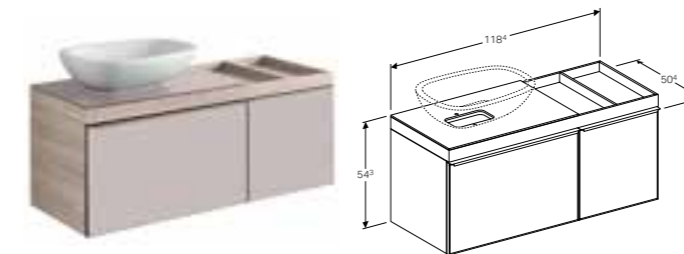

120cm cabinet for lay-on washbasin, with two SoftClosing mechanism drawers and shelf surface
W 118.4 / D 50.4 / H 54.3cm

Wall-mounted, opening via handle, front panel made of glass, can be equipped with feet, cover plate made of glass, frame made of metal, delivered pre-assembled.

Art. no.	Product Description
500.564.JI.1	Taupe, beige oak, right
500.564.JJ.1	Black, grey-brown oak, right