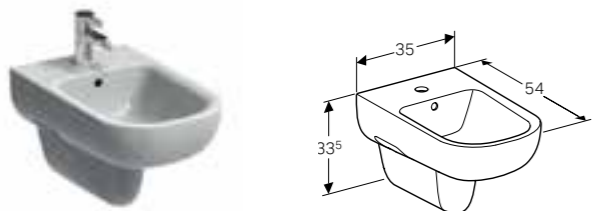

Wall-mounted bidet
W 35 / D 54 / H 33.5cm
Hidden water supply connection, visible overflow.
Art. no.   **Product Description**
500.216.01.1   White