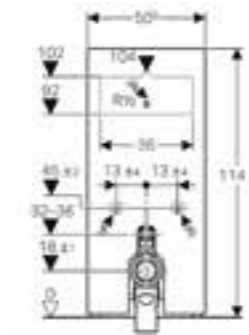

Geberit Monolith
W 50.5 / D 10.6 / H 114cm
Floor-standing toilet, height 114cm.

Art. no.	Product Description
131.033.SJ.5	Black
131.033.SQ.5	Umber
131.033.TG.5	Sand
131.033.SI.5	White