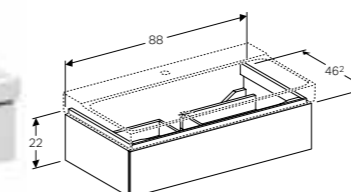

Cabinet for 90cm washbasin, with one drawer
W 88 / D 46.2 / H 22cm

Wall-mounted, opened using push-to-open mechanism, moisture-resistant, LED lighting, delivered pre-assembled.

Art. no.	Product Description
500.508.01.1	White
500.508.43.1	Scultura grey