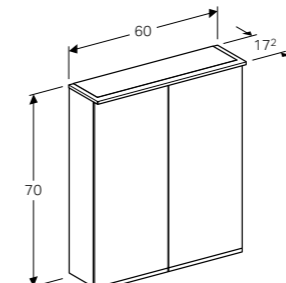

60cm mirror cabinet with functional and ambient lighting, two doors
W 60 / D 17.2 / H 70cm
LED lighting, indirect lighting, touch-sensor switch for the upper light, touch-sensor switch for the bottom light, power socket, USB port, mirrored body, mirrored back side, doors mirrored on both sides, movable shelves. The Option Plus mirror cabinets also include a magnetic accessory holder.
Art. no.
500.595.P5.1