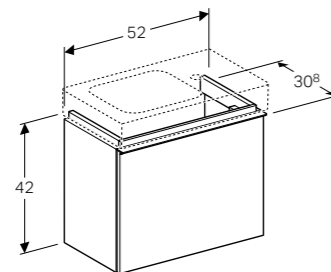

Cabinet for 53cm handrinse basin, with one drawer
W 52 / D 30.8 / H 42cm

Wall-mounted, opening via handle, drawer with SoftClosing mechanism, delivered pre-assembled.

Art. no.	Product Description
500.427.01.1	White
500.427.JH.1	Natural oak
500.427.JK.1	Lava