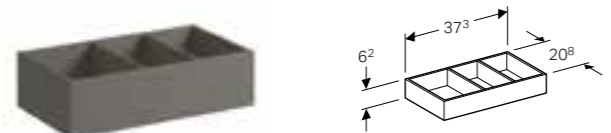

38cm organising box
W 37.3 / D 20.8 / H 6.2cm
Can be combined with side cabinet with two drawers.
Art. no. 500.527.00.1 **Product Description** H-partition