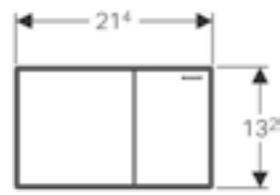

**Geberit Omega60**

W 18.4 / D 2.4 - 9 / H 11.4cm

Art. no.	Product Description
115.081.SI.1	White glass
115.081.SQ.1	Umber glass
115.081.SJ.1	Black glass
115.081.GH.1	Chrome brushed

**Geberit Sigma60**

W 21.4 / D 2.4 - 5 / H 13.2cm