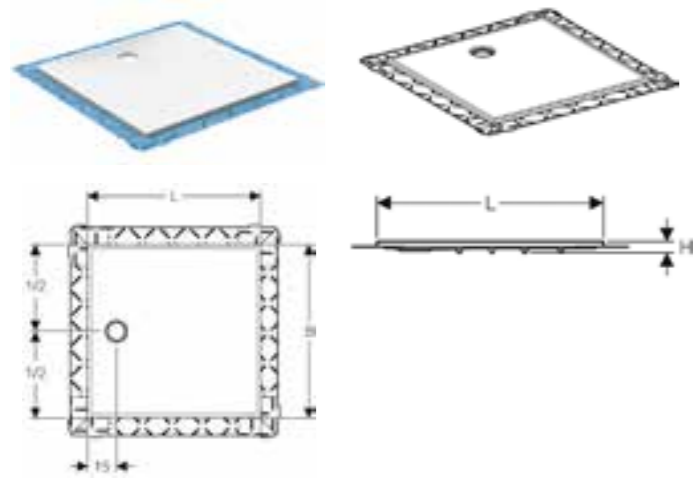

GEBERIT SETAPLANO

Geberit Setaplano shower surface

The Setaplano shower surface is available in different sizes to match your bathroom.

Art. no.	Product Description
154.260.00.1	B80cm L80cm
154.262.11.1	B80cm L100cm
154.264.11.1	B80cm L120cm
154.266.11.1	B80cm L140cm
154.267.00.1	B80cm L150cm
154.270.11.1	B90cm L90cm
154.271.11.1	B90cm L100cm
154.273.11.1	B90cm L120cm
154.275.11.1	B90cm L140cm
154.280.11.1	B100cm L100cm
154.282.11.1	B100cm L120cm
154.284.11.1	B100cm L140cm
154.290.11.1	B120cm L120cm