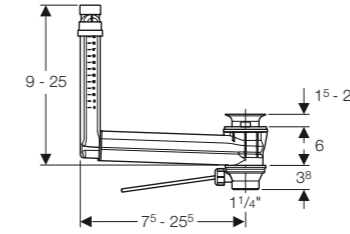

Geberit washbasin connector clou with lever actuation for basins with no overflow

Art. no.
152.018.00.1