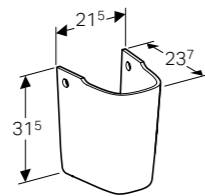

**Half pedestal for washbasins**  
W 22.5 / D 30 / H 32.5cm

For Smyle and Smyle Square washbasins with a width of more than 55cm.

Art. no.	Product Description
500.576.01.1	White

**Half pedestal for square handrinse basins**  
 W 21.5 / D 23.7 / H 31.5cm  
 Easy fastening with Geberit fastening set Kerafix.  
**Art. no.**      **Product Description**  
 500.575.01.1      White