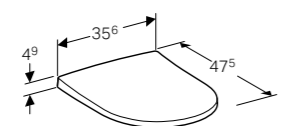

Toilet seat
W 35.6 / D 47.5 / H 4.9cm
Hinges made of metal, overlapping toilet lid, slim design.
Art. no. 500.604.01.1 **Product Description** White