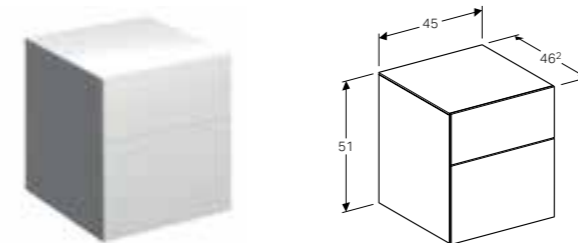

Art. no.	Product Description
500.517.01.1	White
500.517.43.1	Scultura grey

**45cm side cabinet with two drawers**

W 45 / D 46.2 / H 51cm

Wall-mounted, opened using push-to-open mechanism, moisture-resistant, delivered pre-assembled.