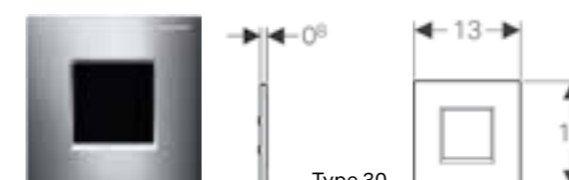

URINAL CONTROLS