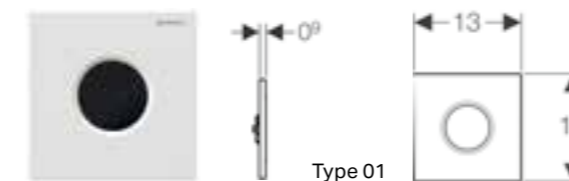

URINAL CONTROLS