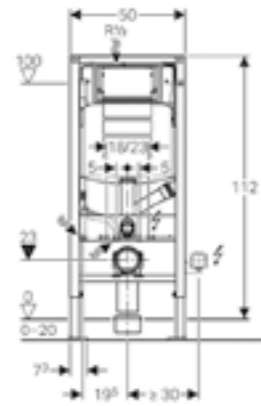

GEBERIT FRAMES

Geberit Duofix toilet frame with Sigma cistern 12cm, odour extraction

Art. no. 111.353.00.5 **Product Description** Installation height 112cm