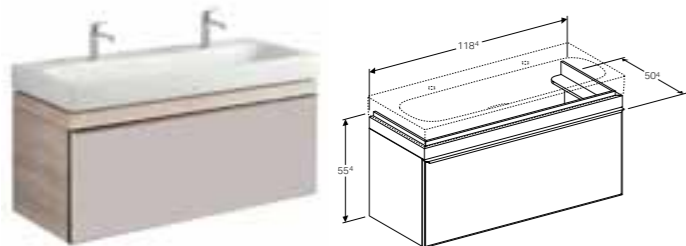

Cabinet for 120cm washbasin, with one SoftClosing mechanism drawer
W 118.4 / D 50.4 / H 55.4cm

Wall-mounted, opening via handle, can be equipped with feet, front panel made of glass, frame made of metal, delivered pre-assembled.

Art. no.	Product Description
500.566.JI.1	Taupe, beige oak
500.566.JJ.1	Black, grey-brown oak