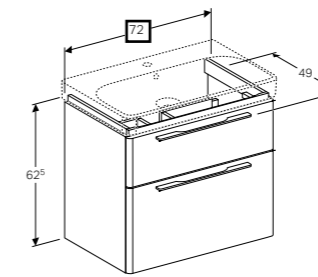

### FURNITURE

White high-gloss coated

Light grey, high-gloss coated

**45cm square handrinse washbasin**

W 45 / D 36 / H 9cm

Visible overflow, can be installed with cabinet for handrinse basin.

**Art. no.**      **Product Description**  
500.222.01.1      Centred tap hole