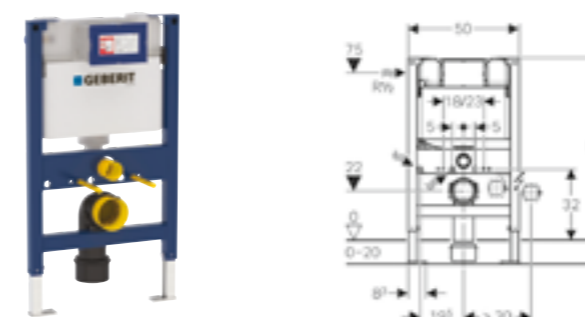

Geberit Duofix toilet frame with Kappa cistern 15cm

Art. no.	Product Description
111.260.00.1	Installation height 82cm