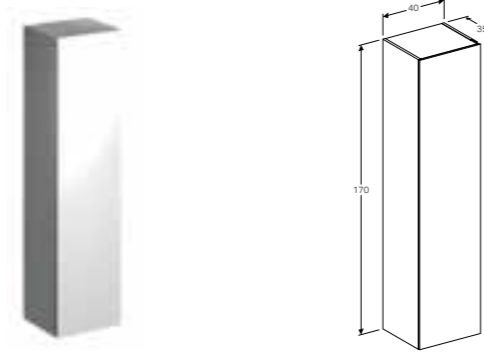

170cm tall cabinet with one SoftClosing mechanism door and internal mirror

W 40 / D 35.1 / H 170cm

Wall-mounted, mirror on inside of door, with two fixed shelves, with four movable shelves, moisture-resistant, delivered pre-assembled.

Art. no.	Product Description
500.503.01.1	White
500.503.43.1	Scultura grey