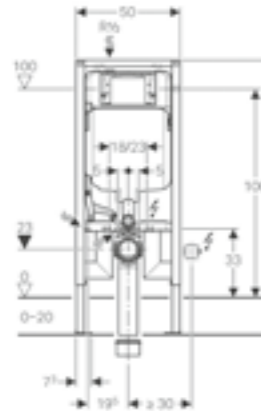

**Art. no.** 111.353.00.5 **Product Description** Installation height 112cm

**Geberit Duofix frame for wall-hung toilet, 79cm, with low-height furniture cistern**

**Art. no.** 111.206.21.1 **Product Description** Complete with Type01 button, gloss chrome  
111.207.00.1 Without flush button