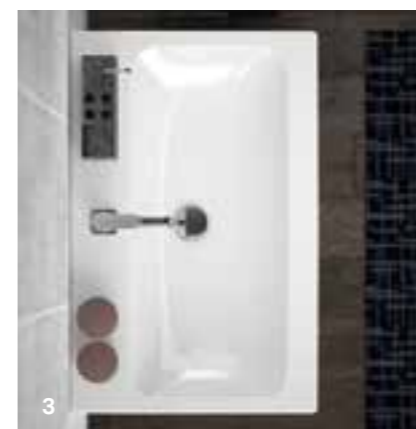

1 Flexible room design with clear lines. **2** Washbasins and cabinets are perfectly coordinated. **3** A clear geometric outer contour and smooth inner form characterise the Geberit iCon washbasins. **4** Geberit iCon is available in many formats and sizes, including as double washbasins for wall-mounted taps.