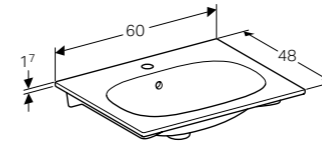

60cm slim rim washbasin
W 60 / D 48 / H 17cm

For mounting on a washbasin cabinet, visible overflow.

Art. no.	Product Description
500.640.01.1	Centred tap hole