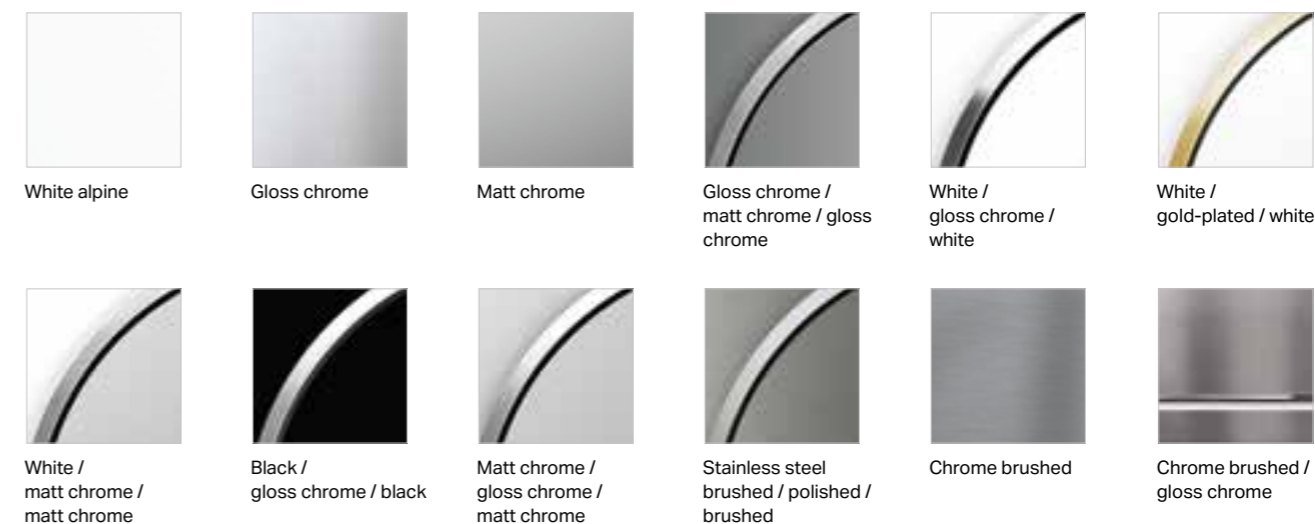

COLOURS URINAL CONTROLS