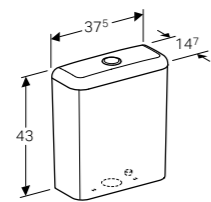

Exposed cistern, bottom water supply connection
W 37.5 / D 14.7 / H 43cm
Close-coupled, dual flush 4/2.6L, water supply connection on the bottom.
Art. no.   **Product Description**
500.219.01.1   White