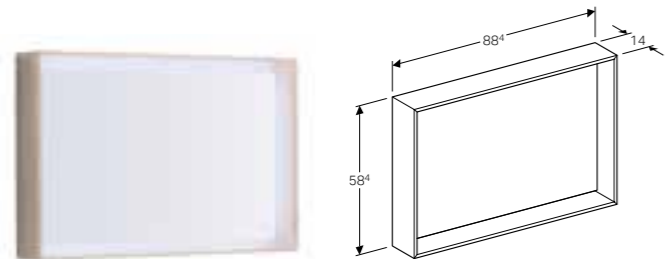

**Set of feet**  
W 7 / D 48.8 / H 21cm

Set of 2 pieces.

Art. no.	Product Description
500.573.39.1	Champagne

**90cm mirror with ambient lighting**  
W 88.4 / D 14 / H 58.4cm

Mirror surface with LED light strip integrated in frame, light operated by wall switch, frame made of wood.