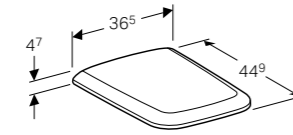

Square toilet seat
W 36.5 / D 44.9 / H 4.7cm
Hinges made of metal, overlapping toilet lid.
Art. no.   **Product Description**
500.433.01.1   White
500.434.01.1   White, SoftClosing