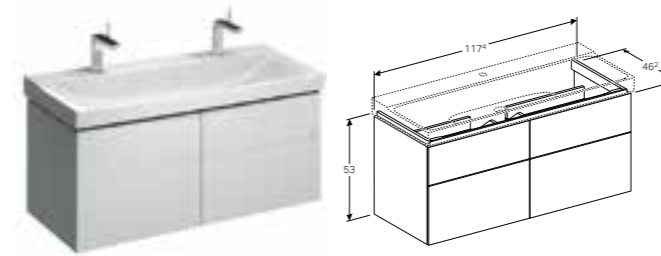

Cabinet for 120cm washbasin, with four drawers

W 117.4 / D 46.2 / H 53cm

Wall-mounted, opened using push-to-open mechanism, moisture-resistant, LED lighting, delivered pre-assembled.

Art. no.	Product Description
500.518.01.1	White
500.518.43.1	Scultura grey