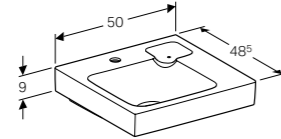

Wall-mounted, opening via handle, drawer with SoftClosing mechanism, delivered pre-assembled.

Art. no.	Product Description
500.426.01.1	White
500.426.JH.1	Natural oak
500.426.JK.1	Lava

**50cm handrinse basin with shelf surface and decorative dish**  
W 50 / D 48.5 / H 9cm