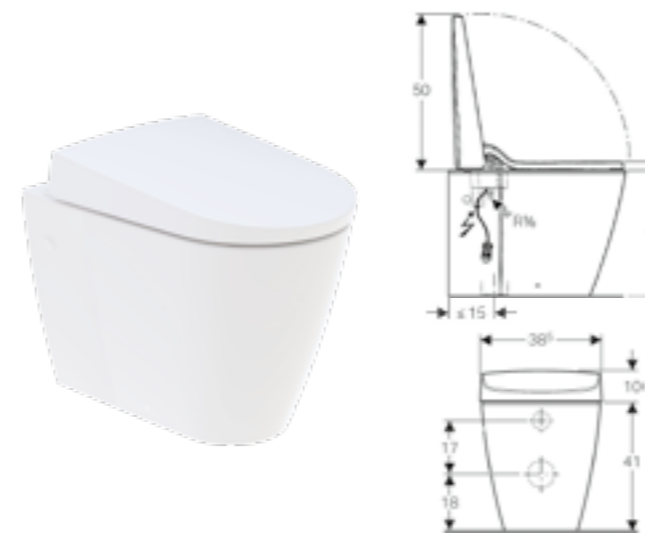

Geberit AquaClean Sela, floor-standing
W 36 / D 58.5 / H 51cm
Floor-standing ceramic with all important basic functions.

Art. no.
146.170.11.1