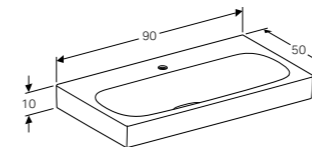

90cm washbasin
W 90 / D 50 / H 10cm

Washbasin without overflow, with ceramic cover cap, available with Clou overflow system or running waste with free outlet, can be installed with a washbasin cabinet.

Art. no.	Product Description
500.547.01.1	Centred tap hole