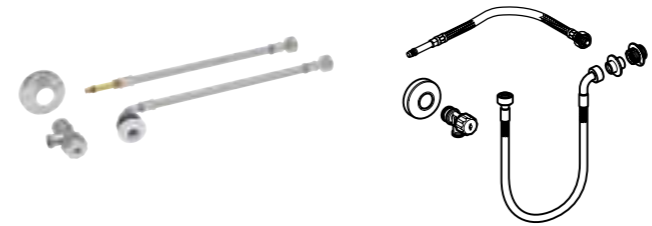

Conventional water supply connection set for Geberit AquaClean Sela
Art. no.
147.025.00.1