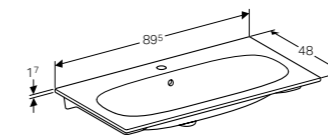

90cm slim rim washbasin

W 89.5 / D 48 / H 1.7cm

For mounting on a washbasin cabinet, visible overflow.

Art. no.	Product Description
500.642.01.1	Centred tap hole
500.643.01.1	Without tap hole