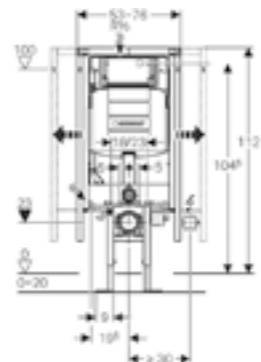

Geberit Duofix frame for washbasin, 82 - 89cm, deck-mounted tap

Art. no. 111.494.00.1 **Product Description** With PreWall brackets, backplate elbows and chrome isolating valves