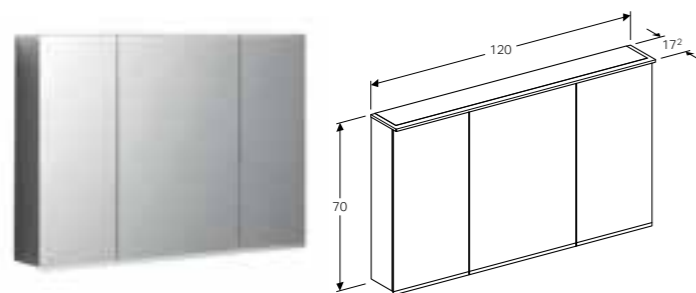

120cm mirror cabinet with functional and ambient lighting, three doors

W 120 / D 17.2 / H 70cm

LED lighting, indirect lighting, touch-sensor switch for the upper light, touch-sensor switch for the bottom light, power socket, USB port, mirrored body, mirrored back side, doors mirrored on both sides, movable shelves. The Option Plus mirror cabinets also include a magnetic accessory holder.

Art. no.
500.597.P5.1