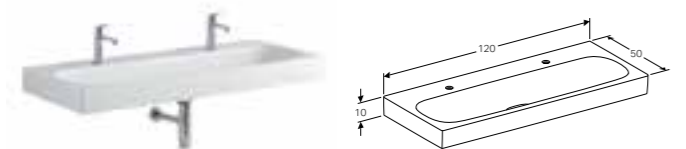

120cm washbasin
W 120 / D 50 / H 10cm

Washbasin with 2 tap holes, without overflow, with ceramic cover cap, available with Clou overflow system or running waste with free outlet, can be installed with a washbasin cabinet.

Art. no.	Product Description
500.553.01.1	Right and left tap hole