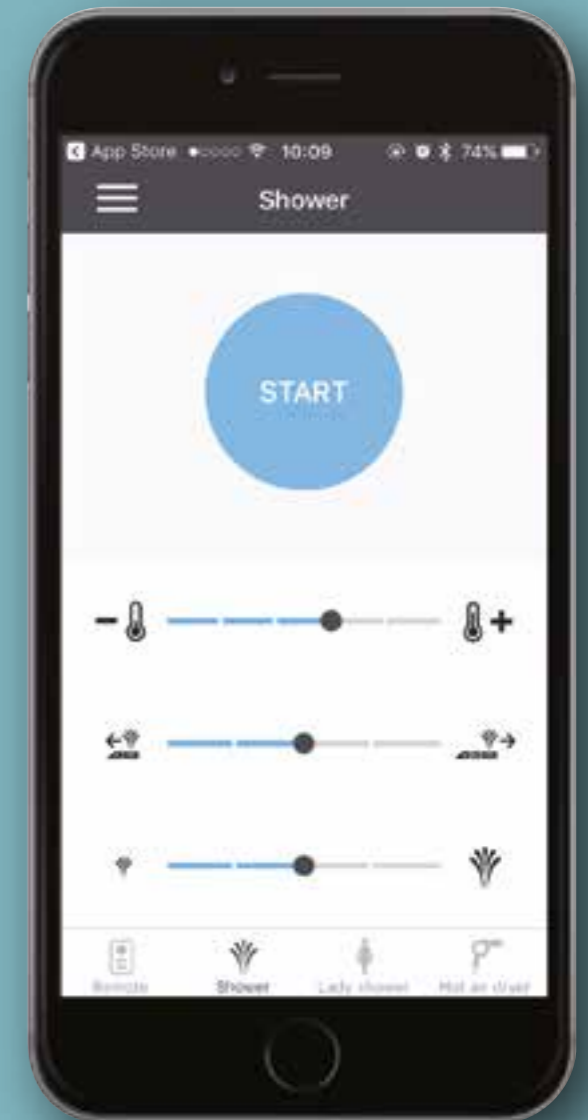

1 Discreet and very easy to clean. 2 The wall drain cover can also be tiled to match the bathroom design.

Geberit AquaClean Sela.

Geberit Monolith Plus.

# GEBERIT SHOWER TOILETS

Water is an integral part of daily personal hygiene. It cleans, refreshes and brings a feeling of well-being. With the range of Geberit AquaClean models, from the simple-to-mount toilet enhancement to the complete integrated toilet solution, you can also enjoy this comfort on the toilet. Decide for yourself how many additional pampering functions your shower toilet should offer. Geberit AquaClean, enjoy the feeling of freshness and cleanliness everyday.

# GEBERIT AQUACLEAN APP

USE OUR NEW MOBILE APP TO PERSONALISE AND CONTROL YOUR AQUACLEAN.

FLUSH PLATE  
Sigma50.

With our new App, you can personalise your comfort levels to suit your individual preferences. It's compatible with the Geberit AquaClean Mera, Geberit AquaClean Tuma and also includes access to helpful short videos to help you improve your AquaClean experience. It couldn't be easier or more suited to your needs.

- The App is compatible with the Geberit AquaClean Mera and Geberit AquaClean Tuma
- Applicable on other AquaClean models in hospitality settings
- Works with IOS, Android and tablets
- Connects with Bluetooth
- Personalised settings including:
  - Dryer temperature
  - Shower and lady shower temperature
  - Spray intensity
  - Spray arm position
  - Orientation light
- Same functionalities as the remote control:
  - Open WC lid
  - Start/stop wash
  - Start/stop drying
- Care and maintenance section, including warranty details and technical support
- Useful videos for the end-user