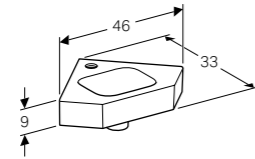

### FURNITURE

**46cm corner handrinse basin**  
W 46 / D 33 / H 9cm

For installation in small, confined spaces, without overflow.

Art. no.	Product Description
500.454.01.1	Centred tap hole

**60cm washbasin**  
W 60 / D 48.5 / H 9cm