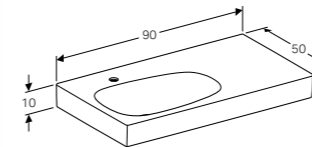

90cm washbasin with shelf surface
W 90 / D 50 / H 10cm

Washbasin without overflow, with ceramic cover cap, available with Clou overflow system or running waste with free outlet, asymmetrical, can be installed with a washbasin cabinet.

Art. no.	Product Description
500.548.01.1	Left tap hole, shelf space right
500.549.01.1	Right tap hole, shelf space left