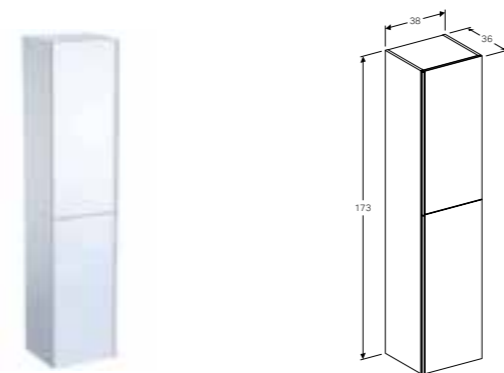

173cm tall cabinet with two doors
W 38 / D 36 / H 173cm

Wall-mounted, opening via handle, with one lockable internal drawer, door with SoftClosing mechanism, with four movable shelves, storage boxes on inside of doors, delivered pre-assembled.

Art. no.	Product Description
500.619.01.1	White
500.619.JK.1	Lava
500.619.JL.1	Sand
500.619.16.7	Black