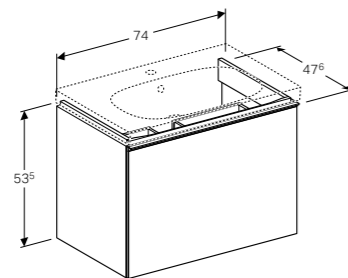

Art. no.	Product Description
500.641.01.1	Centred tap hole

**Cabinet for 75cm washbasin, with one drawer and internal drawer**

W 74 / D 47.6 / H 53.5cm

Wall-mounted, opening via handle, drawer with SoftClosing mechanism, moisture-resistant, delivered pre-assembled.