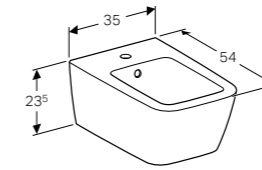

Square wall-hung bidet
W 35 / D 54 / H 23.5cm
Hidden water supply connection, hidden fastening.
Art. no.   **Product Description**
500.403.01.1   White