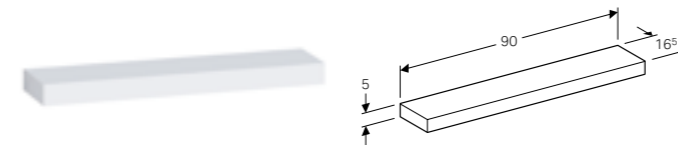

90cm wall shelf
W 90 / D 16.5 / H 5cm

Art. no.	Product Description
500.416.01.1	White
500.416.JH.1	Natural oak
500.416.JK.1	Lava