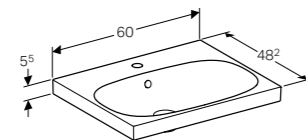

60cm washbasin
W 60 / D 48.2 / H 5.5cm

Can be installed with a washbasin cabinet, visible overflow.

Art. no.	Product Description
500.620.01.1	Centred tap hole