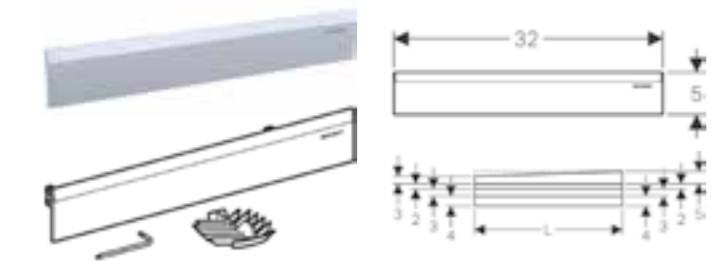

WALL DRAIN

Geberit wall drain

The Geberit wall drain is available in different designs to match your bathroom.

Art. no.	Product Description
457.538.00.1	Geberit Kombifix frame for shower, with wall drain, floor construction height from 90cm

Accessories

154.340.FW.1	Collector profile for Geberit wall drain for shower: L115cm

Ready-to-fit set

154.336.FW.1	Ready-to-fit set for Geberit wall drain, made of stainless steel
154.337.FW.1	Ready-to-fit set for Geberit wall drain, made of stainless steel, screwable
154.335.11.1	Ready-to-fit set for Geberit wall drain, made of plastic, white
154.335.21.1	Ready-to-fit set for Geberit wall drain, made of plastic, gloss chrome
154.338.00.1	Ready-to-fit set for Geberit wall drain, tile-bearing, without frame
154.339.00.1	Ready-to-fit set for Geberit wall drain, tile-bearing, multi-piece

Shower board

154.252.00.1	Geberit shower board, tile-bearing, with V-slope: B90cm L90cm
154.253.00.1	Geberit shower board, tile-bearing, with V-slope: B100cm L100cm
154.254.00.1	Geberit shower board, tile-bearing, with V-slope: B90cm L120cm
154.255.00.1	Geberit shower board, tile-bearing, with V-slope: B100cm L120cm
154.265.00.1	Geberit shower board, tile-bearing, with L-slope
154.248.00.1	Extension for Geberit shower board