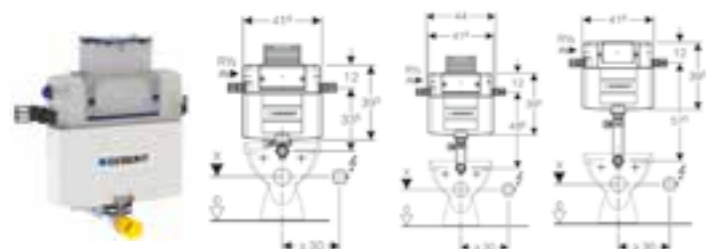

Geberit Omega concealed cistern 12cm, 6/3 litres

Art. no.	Product Description
109.041.00.1	Installation height 82cm
109.051.00.1	Installation height 98cm
109.061.00.1	Installation height 106cm