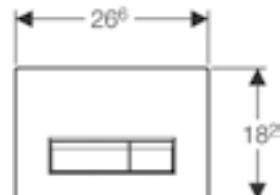

Geberit Sigma40

W 26.6 / D 2.2 / H 18.2cm

Art. no.	Product Description
115.600.KQ.1	White alpine
115.600.KR.1	Jet black RAL 9005
115.600.SI.1	White glass
115.600.SQ.1	Umber glass
115.600.SJ.1	Black glass

Geberit Omega30

W 21.2 / D 1 / H 14.2cm

Art. no.	Product Description
115.080.KJ.1	White / gloss chrome / white
115.080.KK.1	White / gold-plated / white
115.080.KL.1	White / matt chrome / matt chrome
115.080.KH.1	Gloss chrome / matt chrome / gloss chrome
115.080.KN.1	Matt chrome / gloss chrome / matt chrome
115.080.KM.1	Black / gloss chrome / black