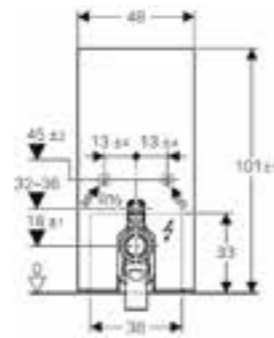

Geberit Monolith Plus
W 48.2 / D 10.6 / H 101cm
Floor-standing toilet, height 101cm.

Art. no.	Product Description
131.202.TG.5	Black
131.202.SQ.5	Umber
131.202.SJ.5	Sand
131.202.SI.5	White