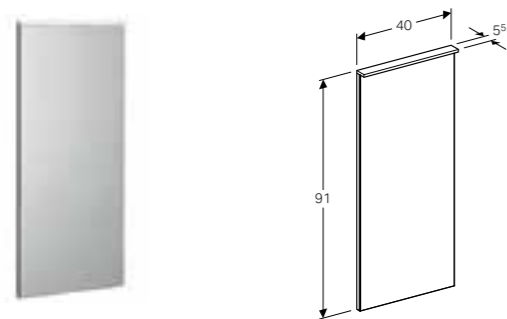

40cm mirror with functional lighting
W 40 / D 5.5 / H 91cm
Heated rear to prevent mirror steaming up, touch-sensor switch, dimmable, LED lighting.
Art. no. 500.520.00.1 **Product Description** 40cm