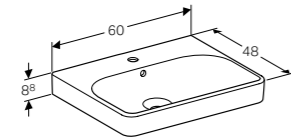

60cm square washbasin

W 60 / D 48 / H 8.8cm

Visible overflow, can be installed with cabinet for basin.

Art. no.   **Product Description**
500.229.01.1   Centred tap hole