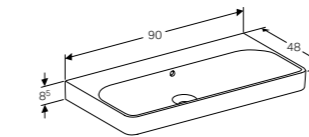

90cm square washbasin

W 90 / D 48 / H 8.5cm

Visible overflow, can be installed with cabinet for washbasin.

Art. no.   **Product Description**
500.251.01.1   Centred tap hole
500.250.01.1   Without tap hole
500.252.01.1   Right and left tap hole