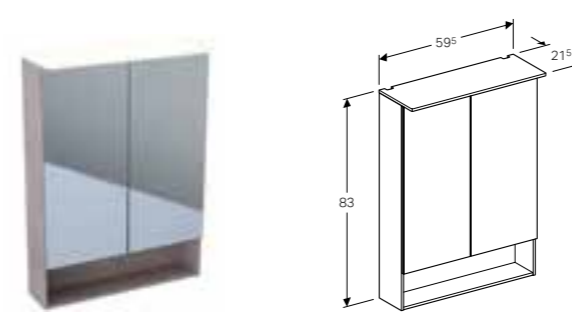

Art. no.	Product Description
500.638.01.1	White
500.638.JK.1	Lava
500.638.JL.1	Sand
500.638.16.7	Black

**60cm mirror cabinet with functional lighting, two doors**  
 W 59.5 / D 21.5 / H 83cm  
 LED lighting, internal lighting, sensor switch, power socket, USB port, mirrored back side, magnification mirror, storage boxes on inside of doors.