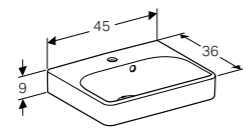

45cm square handrinse washbasin

W 45 / D 36 / H 9cm

Visible overflow, can be installed with cabinet for handrinse basin.

Art. no.   **Product Description**
500.222.01.1   Centred tap hole