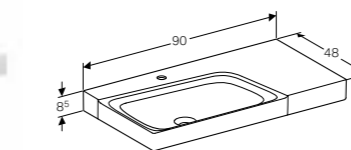

90cm washbasin with shelf surface
W 90 / D 48 / H 8.5cm

Washbasin without overflow, compatible with running waste, can be installed with a washbasin cabinet.

Art. no.	Product Description
500.533.01.1	Left tap hole, shelf space right
500.534.01.1	Without tap hole, shelf space right