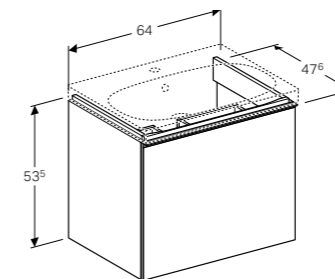

Cabinet for 65cm washbasin, with one drawer and internal drawer
W 64 / D 47.6 / H 53.5cm

Wall-mounted, opening via handle, drawer with SoftClosing mechanism, moisture-resistant, delivered pre-assembled.

Art. no.	Product Description
500.610.01.1	White
500.610.JK.1	Lava
500.610.JL.1	Sand
500.610.16.7	Black