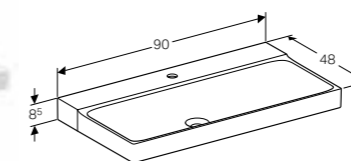

90cm washbasin

W 90 / D 48 / H 8.5cm

Washbasin without overflow, compatible with running waste, can be installed with a washbasin cabinet.

Art. no.	Product Description
500.531.01.1	Centred tap hole
500.532.01.1	Without tap hole