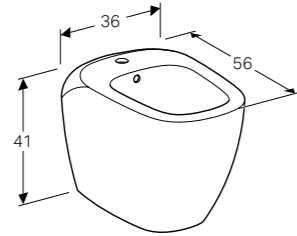

Floor-standing bidet, back-to-wall
W 36 / D 56 / H 41cm
Hidden water supply connection, hidden fastening.
Art. no. 500.538.01.1 **Product Description** White