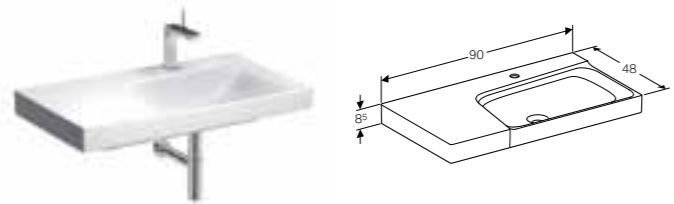

90cm washbasin with shelf surface

W 90 / D 48 / H 8.5cm

Washbasin without overflow, compatible with running waste, can be installed with a washbasin cabinet.

Art. no.	Product Description
500.535.01.1	Right tap hole, shelf space left
500.536.01.1	Without tap hole, shelf space left