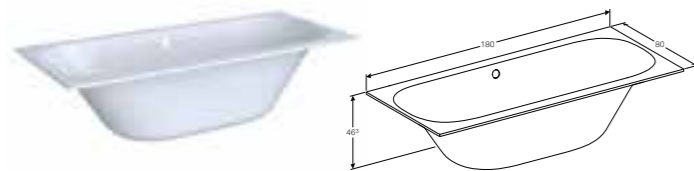

180cm rectangular bathtub, duo, with set of feet
W 180 / D 80 / H 46.3cm

Built-in bathtub, suitable for two persons, slim rim, centred outlet.

Art. no. 554.004.01.1 **Product Description** White