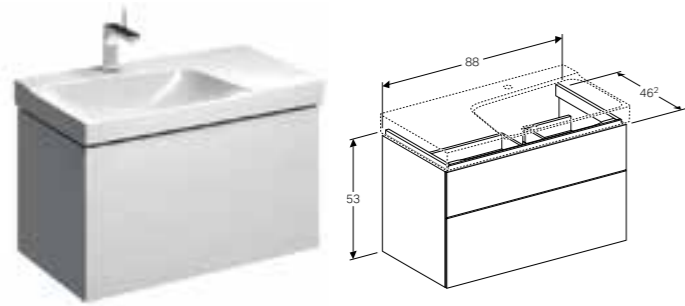

Cabinet for 90cm washbasin, with two drawers

W 88 / D 46.2 / H 53cm

Wall-mounted, opened using push-to-open mechanism, moisture-resistant, LED lighting, delivered pre-assembled.

Art. no.	Product Description
500.515.01.1	White, siphon cut out left
500.515.43.1	Scultura grey, siphon cut out left