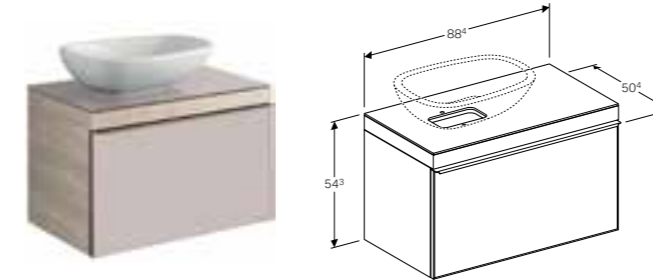

90cm cabinet for lay-on washbasin, with one SoftClosing mechanism drawer
W 88.4 / D 50.4 / H 54.3cm

Wall-mounted, opening via handle, front panel made of glass, can be equipped with feet, cover plate made of glass, frame made of metal, delivered pre-assembled.

Art. no.	Product Description
500.560.JI.1	Taupe, beige oak
500.560.JJ.1	Black, grey-brown oak