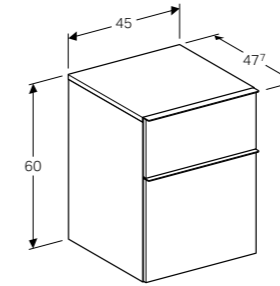

45cm side cabinet with two drawers
W 45 / D 47.7 / H 60cm

Wall-mounted, opening via handle, drawer with SoftClosing mechanism, delivered pre-assembled.

Art. no.	Product Description
500.426.01.1	White
500.426.JH.1	Natural oak
500.426.JK.1	Lava