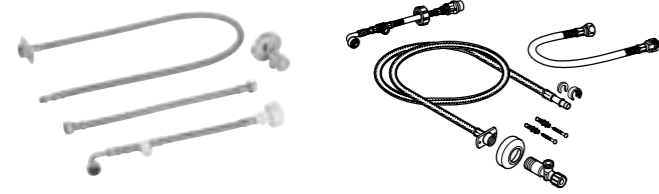

TOILET ENHANCEMENT SOLUTIONS

Water supply connection set for Geberit concealed cisterns 12 / 15cm
Art. no.
240.635.00.1