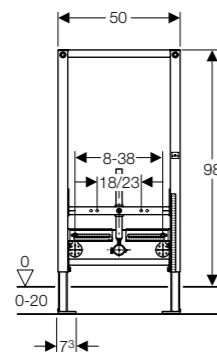

Geberit Duofix frame for bidet, 98cm, Universal

Art. no. 111.544.00.1 **Product Description**
With wall brackets, backplate elbows and chrome isolating valves