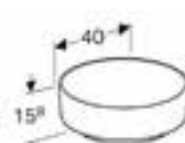

**Elliptic lay-on basin**

W 50 / D 40cm

Art. no.	Product Description
500.775.01.1	One tap hole with overflow
500.776.01.1	One tap hole without overflow

**Round lay-on basin**

Dia 40cm

Art. no.	Product Description
500.768.01.1	No tap hole without overflow