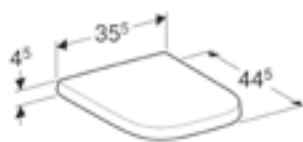

Geberit Selnova Square toilet seat
W 35.5 / D 44.5 / H 4.5cm
For use with 501.546.01.7, White, metal hinges.

Art. no.	Product Description	RRP ex VAT
501.555.01.1	Standard close, top fix	£78.07
501.556.01.1	Soft closing, top fix	£124.91
501.557.01.1	Soft closing, quick release, top fix	£137.95