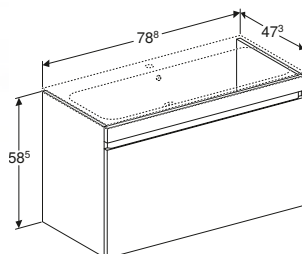

Geberit Renova Plan cabinet for 80cm washbasin

W 78.8 / D 47.3 / H 58.5cm

Wall mounted, handleless design, with concealed internal drawer. Delivered pre assembled.

Art. no.	Product Description	RRP ex VAT
869580000	White	£546.59
869581000	Lava	£546.59
869582000	Elm	£546.59
869583000	Oak	£546.59