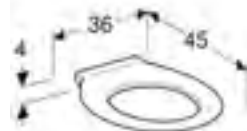

Geberit Selnova Comfort toilet seat ring, barrier-free

W 36 / D 45 / H 4
Bottom fix.

Art. no.	Product Description	RRP ex VAT
500.134.01.1	White	£87.64
500.134.00.2	Carmine red	£93.91