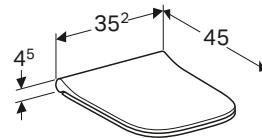

Geberit Smyle Square toilet seat, wrap over

W 35.6 / D 45 / H 4.3cm

Hinges made of metal, slim design, overlapping lid

Art. no.	Product Description	RRP ex VAT
500.238.01.1	White	£110.82
500.237.01.1	White, soft closing	£137.88
500.687.01.1	White, soft closing, quick release	£159.89