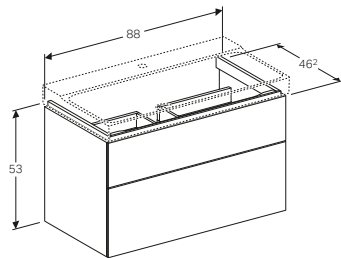

Geberit Xeno² cabinet for 90cm washbasin, with two drawers

W 88 / D 46.2 / H 53cm

Wall mounted, opened using push to open mechanism, moisture resistant, LED lighting, delivered pre-assembled.

Art. no.	Product Description	RRP ex VAT
500.509.01.1	White	£899.44
500.509.43.1	Scultura grey	£899.44
500.509.00.1	Matt grey	£899.44