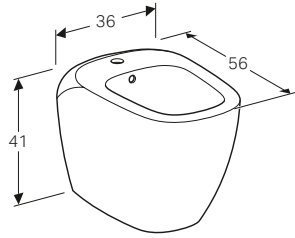

Geberit Citterio floor standing bidet, back-to-wall
W 36 / D 56 / H 41cm

Hidden water supply connection, hidden fastening.

Art. no. 500.538.01.1 **Product Description** White

RRP ex VAT
£471.64