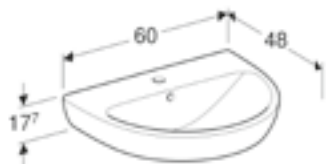

Art. no.	Product Description	RRP ex VAT
501.048.00.6	One tap hole	£66.12
501.049.00.6	Two tap holes	£66.12

Geberit Selnova 55cm washbasin

W 55 / D 44 / H 17.7cm

Visible overflow.

Art. no.	Product Description	RRP ex VAT
501.060.00.6	One tap hole	£74.14
501.400.00.6	Two tap holes	£74.14