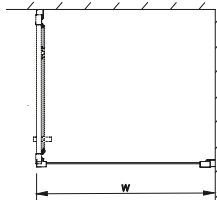

GEO SIDE PANELS

Geberit GEO Side panel
6mm thick, LH or RH

Art. no.	Product Description	RRP ex VAT
560.107.00.2	760mm Side Panel	£189.12
560.117.00.2	800mm Side Panel	£195.70
560.127.00.2	900mm Side Panel	£201.76