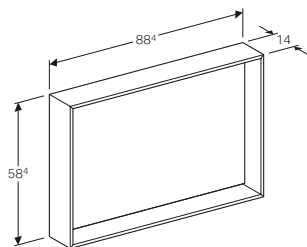

Geberit Citterio 90cm mirror with ambient lighting
W 88.4 / D 14 / H 58.4cm

Mirror surface with LED light strip integrated in frame, light operated by wall switch, frame made of wood.

Art. no.	Product Description	RRP ex VAT
500.572.JI.1	Taupe, beige oak	£767.66
500.572.JJ.1	Black, grey-brown oak	£767.66