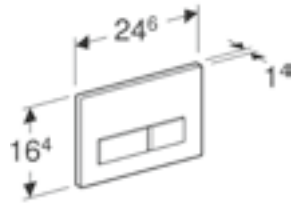

Geberit Sigma50

W 26.4 / D 1.4 / H 16.4cm

Art. no.	Product Description	RRP ex VAT
115.788.00.1	Die cast Zinc / customisable	£206.06