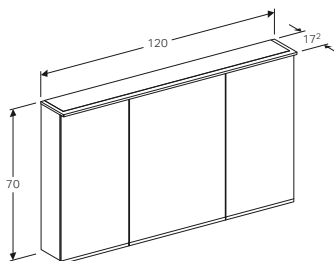

Option plus 120cm mirror cabinet with functional and ambient lighting, three doors

W 120 / D 17.2 / H 70cm

LED lighting, indirect lighting, touch sensor switch for the upper light, touch sensor switch for the bottom light, power socket, USB port, mirrored body, mirrored back side, doors mirrored on both sides, movable shelves. The Option Plus mirror cabinets also include a magnetic accessory holder.

Art. no.
500.597.P5.1

RRP ex VAT
£1,088.34