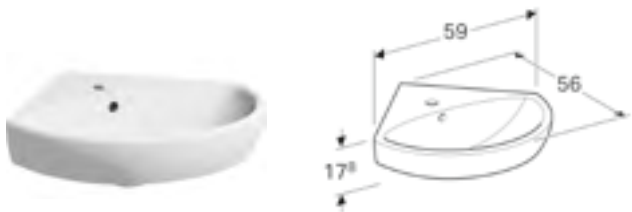

Geberit Selnova 59cm corner washbasin

W 59 / D 56 / H 17.8cm

Visible overflow.

Art. no.	Product Description	RRP ex VAT
501.050.00.7	One tap hole	£68.43