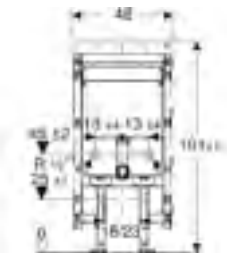

GEBERIT MONOLITH ACCESSORIES

† Available from June 2021

Geberit Monolith sanitary module for wall-hung WC, 101cm, customer-specific

Art. no.	Product Description	RRP ex VAT
131.185.00.5†	Monolith sanitary module	£749.14
131.190.00.1†	Set of cistern lid with side claddings, customer-specific: aluminium brushed	£235.56
131.191.00.1†	Set of cistern lid with side claddings customer-specific: black chrome / aluminium brushed	£235.56