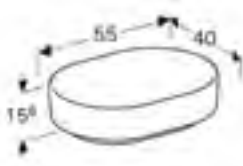

Art. no.	Product Description
500.772.01.2	One tap hole with overflow
500.773.01.2	One tap hole without overflow

RRP ex VAT
£227.49
£227.49

Geberit VariForm elliptic lay-on basin

W 55 / D 40cm

Art. no.	Product Description
500.774.01.2	No tap hole without overflow