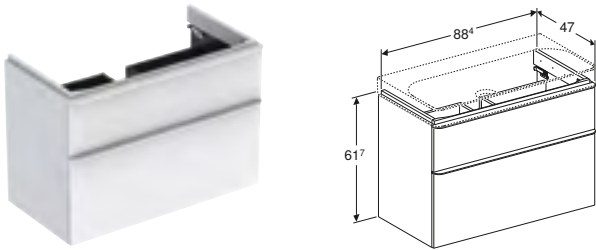

Geberit Smyle Square cabinet for 90cm washbasin, with two soft closing mechanism drawers

W 88.4 / D 47 / H 61.7cm

Wall mounted, integrated handles, moisture resistant, delivered pre-assembled.

Art. no.	Product Description	RRP ex VAT
500.354.00.1	White	£674.67
500.354.JK.1	Lava	£674.67
500.354.JL.1	Sand	£674.67
500.354.JR.1	Hickory	£674.67