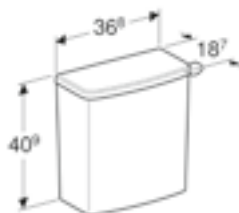

Geberit Selnova Comfort square lever cistern
W 36.8 / D 18.7 / H 40.9cm
Raised height, lever cistern

Art. no.	Product Description	RRP ex VAT
501.562.00.7	White	£123.11