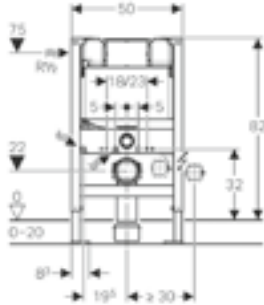

GEBERIT FRAMES AND CISTERNS

Geberit Duofix toilet frame with Omega cistern 12cm

Art. no.	Product Description	RRP ex VAT
111.004.00.1	Installation height 82cm	£367.19
111.031.00.1	Installation height 98cm	£367.19
111.061.00.1	Installation height 112cm	£367.19