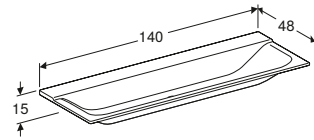

Geberit Xeno² 140cm Varicor washbasin
W 140 / D 48 / H 15cm

Art. no.	Product Description	RRP ex VAT
500.276.00.1	Without tap hole	£1,407.28
500.277.00.1	Two tap hole	£1,351.00