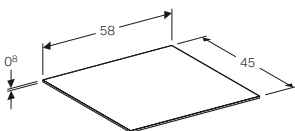

Geberit Xeno² 58cm glass shelf

W 58 / D 45 / H 0.8cm

Can be combined with side cabinet with one drawer.

Art. no.	Product Description	RRP ex VAT
500.524.00.1	58cm	£53.93