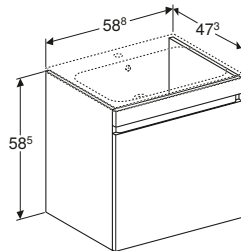

Geberit Renova Plan cabinet for 60cm washbasin

W 58.8 / D 47.3 / H 58.5cm

Wall mounted, handleless design, with concealed internal drawer. Delivered pre assembled.

Art. no.	Product Description	RRP ex VAT
869560000	White	£478.92
869561000	Lava	£478.92
869562000	Elm	£478.92
869563000	Oak	£478.92