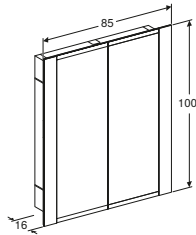

Geberit ONE 85cm mirror cabinet

W 85 / D 16 / H 100cm

Integrated LED lighting with two doors.

Art. no.	Product Description	RRP ex VAT
500.493.00.1	Mirrored inside and outside	£1,745.99