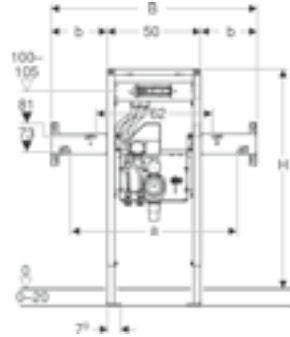

Geberit ONE duofix element for Geberit ONE washbasin and Geberit ONE wall mounted tap, for installation without mirror cabinet

With concealed turn trap, with concealed Clou. Geberit Duofix rail and metal studs are require to install this.

Art. no.	Product Description	RRP ex VAT
111.091.00.1	For 75cm washbasin, 80cm wide	£515.45
111.092.00.1	For 90cm washbasin, 95cm wide	£534.45
111.093.00.1	For 105cm washbasin, 110cm wide	£553.42
111.094.00.1	For 120cm washbasin, 125cm wide	£572.43