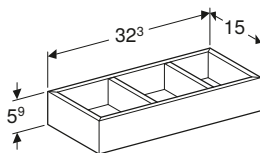

Geberit Smyle Square square drawer insert low

W 32.3 / D 15 / H 5.9cm

H-partition suitable for Smyle units

Art. no.	RRP ex VAT
500.677.00.1	£33.11