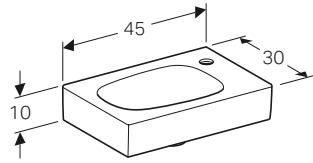

Geberit Citterio 45cm handrinse basin

W 45 / D 30 / H 10cm

Washbasin without overflow, with ceramic cover cap, asymmetrical, can be installed with a washbasin cabinet.

Art. no.	Product Description	RRP ex VAT
500.541.01.1	Right hand tap hole	£274.60