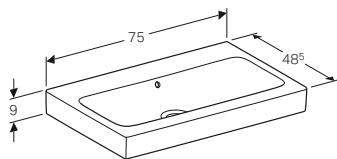

Geberit iCon 75cm washbasin

W 75 / D 48.5 / H 9cm

Washbasin with visible overflow, can be installed with a washbasin cabinet.

Art. no.	Product Description	RRP ex VAT
124075000	Centred tap hole	£291.59
124078000	Without tap hole	£291.59