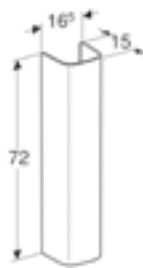

Art. no.	Product Description	RRP ex VAT
501.467.00.7	One tap hole	£142.52
501.468.00.7	Two tap holes	£142.52

Geberit Selnova Square full pedestal
 W 16.5 / D 15 / H 72cm
 For use with 65/55/50/45/36cm washbasins.