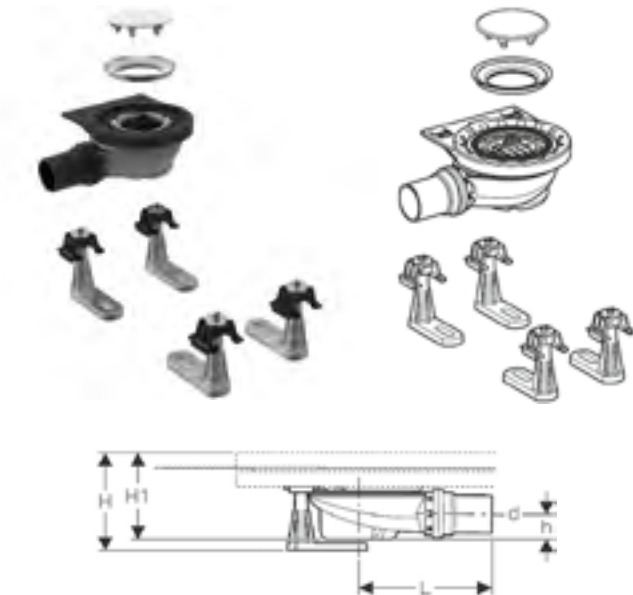

GEO BATH SCREEN

Geberit GEO Single Panel Bath Screen
6mm thick, LH or RH

Art. no.	Product Description	RRP ex VAT
560.118.00.2	1500mm X 800mm Bath Screen	£180.01

SETAPLANO

Geberit Setaplano shower surface

The Setaplano shower surface is available in different sizes to match your bathroom.

Art. no.	Product Description	RRP ex VAT
154.260.11.1	B80cm L80cm	£775.61
154.262.11.1	B80cm L100cm	£761.03
154.264.11.1	B80cm L120cm	£850.22
154.266.11.1	B80cm L140cm	£916.81
154.267.11.1	B80cm L150cm	£1,134.47
154.270.11.1	B90cm L90cm	£643.32
154.271.11.1	B90cm L100cm	£761.03
154.273.11.1	B90cm L120cm	£850.22
154.275.11.1	B90cm L140cm	£916.81
154.280.11.1	B100cm L100cm	£761.03
154.282.11.1	B100cm L120cm	£850.22
154.284.11.1	B100cm L140cm	£916.81
154.290.11.1	B120cm L120cm	£916.81

Geberit Setaplano installation frame

Installation frame for Geberit shower surfaces Setaplano.

Art. no.	Product Description	RRP ex VAT
154.460.00.1	Up to 100cm, for 4 feet: B80cm L80cm	£324.14
154.462.00.1	Up to 100cm, for 4 feet: B80cm L100cm	£309.16
154.470.00.1	Up to 100cm, for 4 feet: B90cm L90cm	£273.49
154.471.00.1	Up to 100cm, for 4 feet: B90cm L100cm	£309.16
154.480.00.1	Up to 100cm, for 4 feet: B100cm L100cm	£309.16
154.464.00.1	Over 100cm, for 6 feet: B80cm L120cm	£344.84
154.466.00.1	Over 100cm, for 6 feet: B80cm L140cm	£374.58
154.467.00.1	Over 100cm, for 6 feet: B80cm L150cm	£474.63
154.473.00.1	Over 100cm, for 6 feet: B90cm L120cm	£344.84
154.475.00.1	Over 100cm, for 6 feet: B90cm L140cm	£374.58
154.482.00.1	Over 100cm, for 6 feet: B100cm L120cm	£344.84
154.484.00.1	Over 100cm, for 6 feet: B100cm L140cm	£374.58
154.490.00.1	Over 100cm, for 6 feet: B120cm L120cm	£374.58