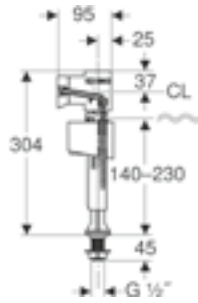

FILL VALVES

Geberit fill valve type 340

Bottom water supply connection

Art. no.	Product Description	RRP ex VAT
136.726.00.1	1/2", nipple made of plastic	£12.85
136.725.00.1	3/8", nipple made of plastic	£16.65