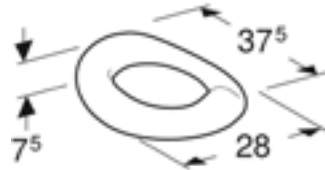

Art. no.	Product Description	RRP ex VAT
573370000	White	£90.93
573371000	Yellow-green	£90.93
573372000	Traffic yellow	£90.93
573373000	Ruby red	£90.93

Geberit Bambini seat ring for babies and small children
 W 28 / D 37.5 / H 7.5 cm
 Lay-on seat, potty chair shape