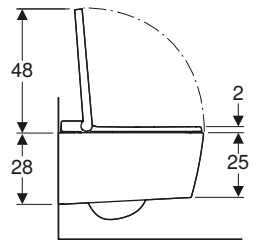

Geberit AquaClean Sela

W 36 / D 57.8 / H 44cm

Designer shower toilet with all important basic functions.