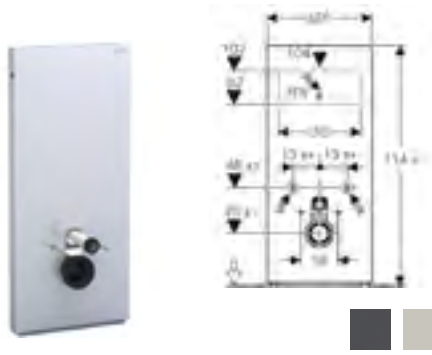

*Discontinued from December 2021
† Available from June 2021

Geberit Monolith
W 50.5 / D 10.6 / H 114cm
Wall-hung toilet, height 114cm.

Art. no.	Product Description	RRP ex VAT
131.031.SJ.5*	Black glass / aluminium	£1,148.13
131.031.SQ.5*	Umber glass / aluminium	£1,148.13
131.031.TG.5*	Sand glass / aluminium	£1,148.13
131.031.SI.5	White glass / aluminium	£1,148.13
131.031.JK.5†	Lava glass / black chrome aluminium	£1,148.13
131.031.JL.5†	Sand grey glass / aluminium	£1,148.13
131.031.JV.5†	Stoneware concrete look / aluminium	£1,276.04
131.031.OO.5†	Stoneware slate look / black chrome aluminium	£1,276.04
131.031.SJ.6†	Black glass / black chrome aluminium	£1,148.13