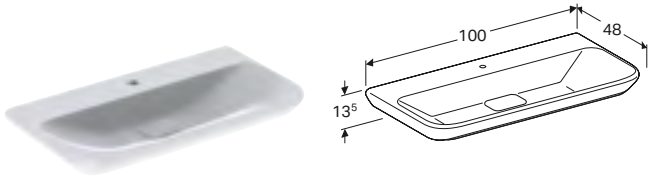

W 68 / D 43 / H 41cm

Wall mounted, opening via handle, moisture resistant, delivered pre-assembled.

Art. no.	Product Description	RRP ex VAT
Y824080000	White	£916.53
Y824081000	Taupe	£916.53

Geberit MyDay 100cm washbasin