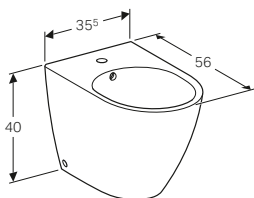

Geberit iCon floor standing bidet

W 35.5 / D 56 / H 40cm

Back-to-wall, hidden water supply connection, hidden fastening.

Art. no.	Product Description	RRP ex VAT
234050000	White	£221.21