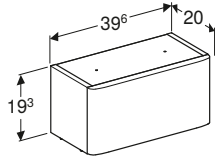

Geberit Selnova Square plinth for 45cm cabinet
W 39.6 / D 20 / H 19.3cm

Art. no.	Product Description	RRP ex VAT
501.582.00.1	White	£33.01
501.952.00.1	Lava	£33.01