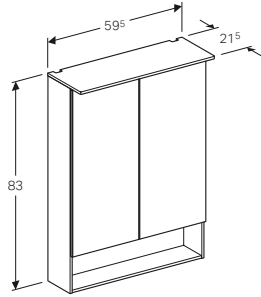

Geberit Acanto 60cm mirror cabinet with functional lighting, two doors

W 59.5 / D 21.5 / H 83cm

LED lighting, internal lighting, sensor switch, power socket, USB port, mirrored back side, magnification mirror, storage boxes on inside of doors.