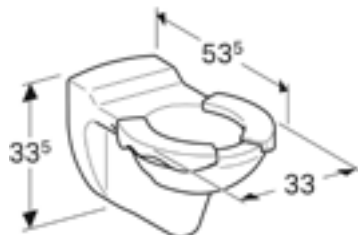

Asymmetrical washbasin, suitable for pedestal

Art. no.	Product Description	RRP ex VAT
222360000	White, central tap hole	£390.02

WALL-HUNG WCs

Geberit Bambini wall-hung WC with seat pads

W 33 / D 53.5 / H 33.5cm