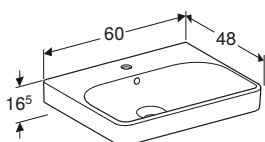

Geberit Smyle Square 60cm square washbasin

W 60 / D 48 / H 16.5cm

Visible overflow, can be installed with cabinet for basin.

Art. no.	Product Description	RRP ex VAT
500.229.01.1	Centred tap hole	£158.01