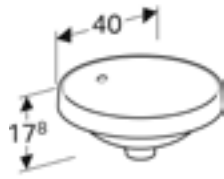

COUNTERTOP BASINS

Geberit VariForm round countertop basin

Dia 40cm

Art. no.	Product Description	RRP ex VAT
500.700.01.2	No tap hole with overflow	£91.76
500.702.01.2	No tap hole without overflow	£91.76