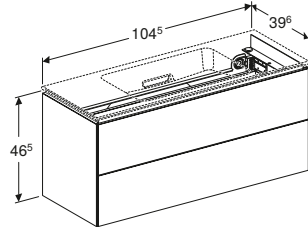

Geberit ONE 105cm washbasin for furniture

W 105 / D 40 / H 13cm

Washbasin without overflow. Colour choice available for design line on ceramic cap, can be combined with 115cm mirror cabinet.

Art. no.	Product Description	RRP ex VAT
500.396.01.1	White, gloss chrome	£604.39
500.396.01.2	White, bright brushed chrome	£604.39
500.396.01.3	White, glossy white	£590.95