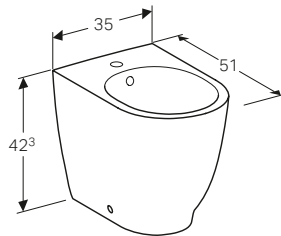

Art. no.	Product Description	RRP ex VAT
500.600.01.2	White	£367.30

Geberit Acanto toilet seat

W 35.6 / D 47.5 / H 4.9cm

Hinges made of metal, overlapping toilet lid, slim design.

Art. no.	Product Description	RRP ex VAT
500.604.01.2	White	£101.88
500.660.01.2	White, soft close	£150.74
500.605.01.2	White, soft close, quick release	£155.25