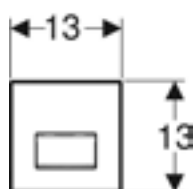

Type 50

For manual flush actuation of urinals, die-cast zinc

Art. no.	Product Description	RRP ex VAT
116.016.00.5	Customised	£337.49
116.016.11.5	White Alpine	£337.49
116.016.DW.5	Jet black RAL 9005	£337.49
116.016.GH.5	Chrome-plated, brushed	£458.85
116.016.SD.5	Smoked glass reflective	£375.44
116.016.SE.5	Green / satinised	£375.44
116.016.SQ.5	Umber	£375.44
116.016.JK.5	Lava*	£375.44
116.016.JL.5	Sand Grey*	£375.44

*Available July 2021