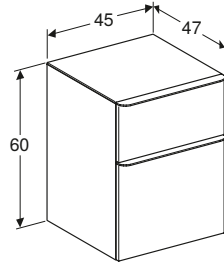

Geberit Smyle Square low cabinet, with two soft closing mechanism drawers

W 45 / D 47 / H 60cm

Art. no.	Product Description	RRP ex VAT
500.357.00.1	White	£496.46
500.357.JK.1	Lava	£496.46
500.357.JL.1	Sand	£496.46
500.357.JR.1	Hickory	£496.46