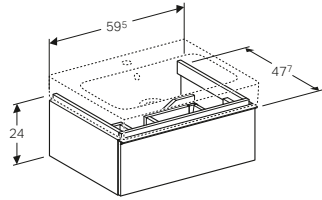

Geberit iCon cabinet for 60cm washbasin, with one drawer

W 59.5 / D 47.7 / H 24cm

Wall mounted, handle included, drawer with soft closing mechanism, delivered pre-assembled.

Art. no.	Product Description	RRP ex VAT
840260000	White	£410.39
841262000	Natural oak	£410.39
841261000	Lava	£410.39