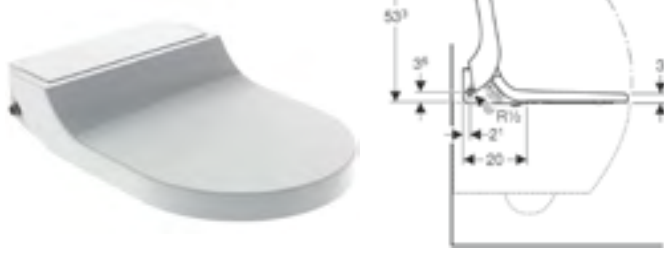

Geberit AquaClean Tuma Classic

W 36 / D 52.3 / H 10.6cm

Enhancement solution.

Art. no.	Product Description	RRP ex VAT
146.078.11.1	White alpine	£1,212.75