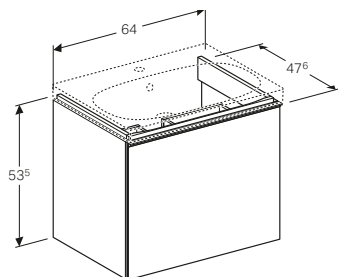

Geberit Acanto cabinet for 65cm washbasin, with one drawer and internal drawer

W 64 / D 47.6 / H 53.5cm

Wall mounted, opening via handle, drawer with soft closing mechanism, moisture resistant, delivered pre-assembled.

Art. no.	Product Description	RRP ex VAT
500.610.01.2	White	£669.43
500.610.JK.2	Lava	£669.43
500.610.JL.2	Sand	£669.43
500.610.16.1	Black	£669.43