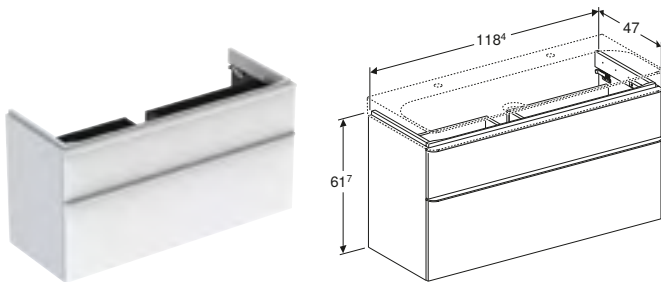

Geberit Smyle Square cabinet for 120cm handrinse basin, with two soft closing mechanism drawers

W 118.4 / D 47 / H 61.7cm

Wall mounted, integrated handles, moisture resistant, delivered pre-assembled.

Art. no.	Product Description	RRP ex VAT
500.355.00.1	White	£891.04
500.355.JK.1	Lava	£891.04
500.355.JL.1	Sand	£891.04
500.355.JR.1	Hickory	£891.04