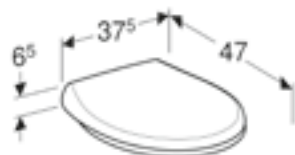

Geberit Selnova family toilet seat
W 37.5 / D 47 / H 6.5cm
Soft close, quick release, top fix hinges

Art. no.	Product Description	RRP ex VAT
500.339.01.1	White	£94.28