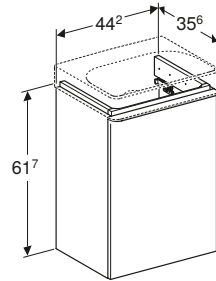

Geberit Smyle Square cabinet for 45cm handrinse basin, with one soft closing mechanism door

W 44.2 / D 35.6 / H 61.7cm

Wall mounted, integrated handle, moisture resistant, delivered pre-assembled.

Art. no.	Product Description	RRP ex VAT
500.350.00.1	White right hand door	£292.78
500.350.JK.1	Lava right hand door	£292.78
500.350.JL.1	Sand right hand door	£292.78
500.350.JR.1	Hickory right hand door	£292.78
500.351.00.1	White left hand door	£292.78
500.351.JK.1	Lava left hand door	£292.78
500.351.JL.1	Sand left hand door	£292.78
500.351.JR.1	Hickory left hand door	£292.78