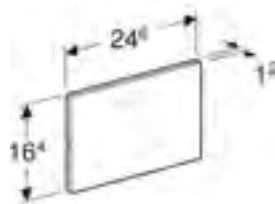

Geberit Sigma
W 24.6 / D 1.2 / H 16.4cm
Stainless steel

Art. no.	Product Description	RRP ex VAT
115.764.FW.1	Screwable: brushed, easy-to-clean coated	£179.99

Die-cast zinc
115.766.00.1 Customised £132.35

Die-cast zinc
115.766.SI.1 White £179.99