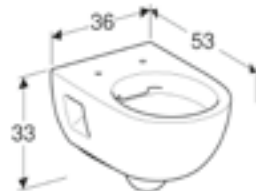

Geberit Selnova wall-hung toilet, Rimfree®
W 36 / D 53 / H 33cm
Semi-shrouded, suitable for top fix hinges only.

Art. no.	Product Description	RRP ex VAT
501.545.01.7	White	£237.68