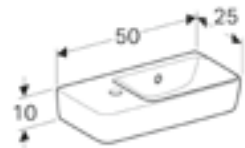

W 50 / D 25 / H 10cm
Visible overflow.

Art. no.	Product Description	RRP ex VAT
501.507.00.7	One tap hole	£93.36

Geberit Selnova Compact 50cm washbasin with LH shelf space

W 50 / D 25 / H 10cm
Visible overflow.