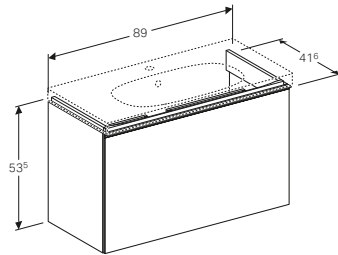

Geberit Acanto cabinet for 90cm washbasin, with one drawer and internal drawer, small projection
W 89 / D 41.6 / H 53.5cm

Wall mounted, opening via handle, drawer with soft closing mechanism, moisture resistant, delivered pre-assembled.

Art. no.	Product Description	RRP ex VAT
500.616.01.2	White	£705.76
500.616.JK.2	Lava	£705.76
500.616.JL.2	Sand	£705.76
500.616.16.1	Black	£705.76