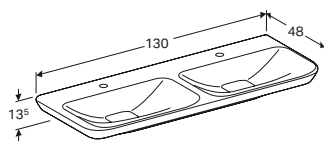

W 88 / D 40.5 / H 41cm

Wall mounted, opening via handle, moisture resistant, delivered pre-assembled.

Art. no.	Product Description
824100000	White
824101000	Taupe

RRP ex VAT
£999.45
£999.45

Geberit MyDay 130cm double washbasin