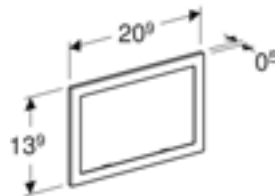

Geberit Omega surface-even
W 18.3 / D 1.8 - 2.8 / H 11.3cm

Art. no.	Product Description	RRP ex VAT
115.087.00.1	Customised	£231.43
115.088.00.1	Sight frame, customised	£179.98

Geberit Omega60 cover frame
W 20.9 / D 0.5 / H 13.9cm
Die-cast zinc