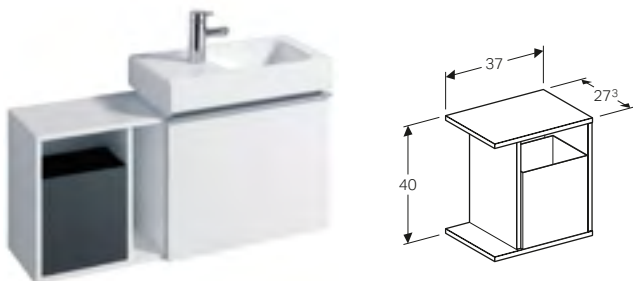

Geberit iCon side element with storage box, 28cm depth
W 37 / D 27.3 / H 40cm

Wall mounted, delivered pre-assembled, can be connected with handrinse basin cabinet.

Art. no.	Product Description	RRP ex VAT
840237000	White	£401.69
841239000	Natural oak	£401.69
841238000	Lava	£401.69

Only compatible with cabinet for 53cm handrinse basin, with drawer.