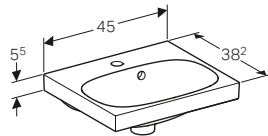

Geberit Acanto 45cm handrinse basin

W 45 / D 38.2 / H 5.5cm

Can be installed with a washbasin cabinet, visible overflow.

Art. no.	Product Description	RRP ex VAT
500.636.01.2	Centred tap hole	£116.76