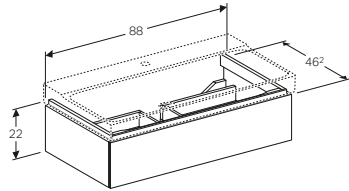

Geberit Xeno² cabinet for 90cm washbasin, with one drawer

W 88 / D 46.2 / H 22cm

Wall mounted, opened using push to open mechanism, moisture resistant, LED lighting, delivered pre-assembled.

Art. no.	Product Description	RRP ex VAT
500.508.01.1	White	£596.97
500.508.43.1	Scultura grey	£596.97
500.508.00.1	Matt grey	£596.97