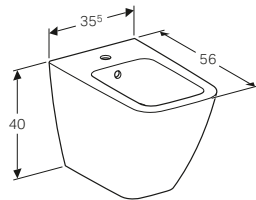

Geberit iCon square floor standing bidet

W 35.5 / D 56 / H 40cm

Back-to-wall, hidden water supply connection, hidden fastening.

Art. no.	Product Description	RRP ex VAT
231950000	White	£263.35

GEBERIT ICON BATHROOM FURNITURE COLOURS

BODY/FRONT

All Geberit bathroom furniture ranges are made of moisture resistant material.