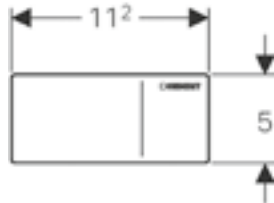

Geberit Omega70

W 11.2 / D 0.9 / H 5cm

For furniture. Solid wall version also available.

Art. no.	Product Description	RRP ex VAT
115.089.SI.1	White glass	£392.11
115.089.SJ.1	Black glass	£392.11
115.089.SQ.1	Umber glass	£392.11
115.089.FW.1	Easy-to-clean brushed stainless steel	£458.99
115.089.JK.1*	Lava (available from June 2021)	£392.11
115.089.JL.1*	Sand Grey (available from June 2021)	£392.11

For solid wall.

Art. no.	Product Description	RRP ex VAT
115.090.FW.1	Brushed, easy-to-clean coated	£458.99
115.090.SI.1	White	£392.11
115.090.SJ.1	Black	£392.11
115.090.SQ.1	Umber	£392.11
115.090.JK.1*	Lava (available from June 2021)	£134.87
115.090.JL.1*	Sand Grey (available from June 2021)	£134.87

*These match with furniture on pages 88-92