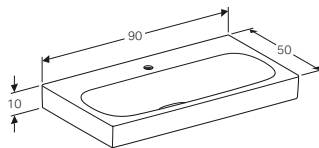

Geberit Citterio 90cm washbasin
W 90 / D 50 / H 10cm

Washbasin without overflow, with ceramic cover cap, available with Clou overflow system or running waste with free outlet, can be installed with a washbasin cabinet.

Art. no.	Product Description	RRP ex VAT
500.547.01.1	Centred tap hole	£547.13