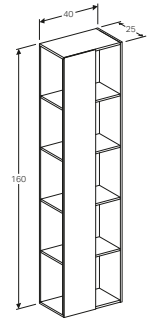

Geberit Citterio 160cm shelf unit with mirror
W 40 / D 50.4 / H 160cm

Delivered pre-assembled.

Art. no.	Product Description	RRP ex VAT
500.569.JI.1	Taupe, beige oak	£993.15
500.569.JJ.1	Black, grey-brown oak	£993.15