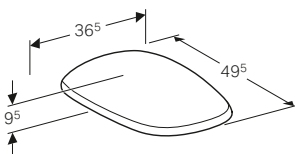

Geberit Citterio toilet seat, soft closing mechanism

W 36.5 / D 49.5 / H 9.5cm

Hinges made of metal, overlapping toilet lid.

Art. no.	Product Description	RRP ex VAT
500.540.01.1	White	£172.89

Geberit Citterio floor standing bidet, back-to-wall
W 36 / D 56 / H 41cm