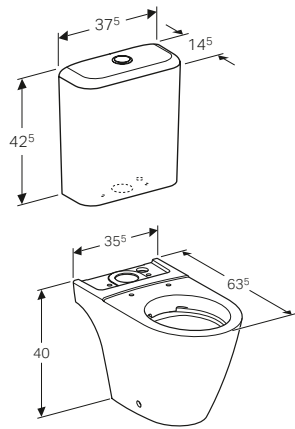

Geberit iCon exposed cistern, bottom water supply connection
W 37.5 / D 14.5 / H 42.5cm

Close coupled, dual flush, volume 6/4 litre, water supply connection on the bottom.

Art. no.	Product Description	RRP ex VAT
500.409.01.1	White	£227.23

Geberit iCon floor standing toilet for close coupled exposed cistern, Rimfree®
W 35.5 / D 63.5 / H 40cm

Washdown toilet pan, multidirectional outlet, hidden fastening.

Art. no.	Product Description	RRP ex VAT
200460000	White	£319.10