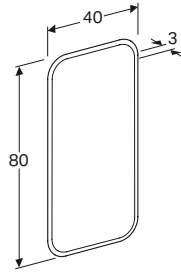

Geberit MyDay 40cm mirror

W 40 / D 3 / H 80cm

LED lighting, indirect lighting, light operated by wall switch,
heated rear to prevent mirror steaming up.

Art. no.
824340000

RRP ex VAT
£603.93