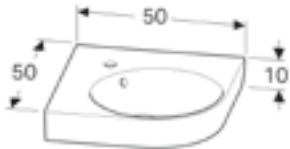

Geberit Selnova Compact 70cm* round corner washbasin
W 50 / D 50 / H 10cm
Visible overflow.

Art. no.	Product Description	RRP ex VAT
501.508.00.7	One tap hole	£93.36

*dimension for corner to corner measurement