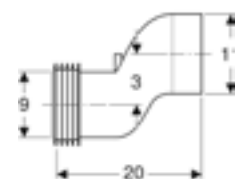

Geberit straight connectors

Art. no.	Product Description	RRP ex VAT
131.083.16.1	Geberit straight connector set for WC: black	£17.92
131.084.16.1	Geberit straight connector set for wall-hung WC: black	£24.06
131.085.11.1	Geberit straight connector set for wall-hung WC, stepped by 3 cm: white alpine	£17.92
131.108.11.1	Geberit straight connector set for wall-hung WC, stepped by 7 cm: white alpine	£45.42