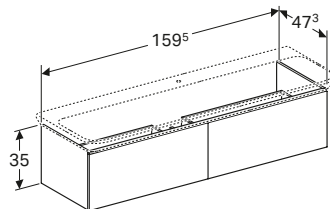

Geberit Xeno² cabinet for 160cm washbasin, with four drawers
W 159.5 / D 47.3 / H 35cm

Wall mounted, opened using push to open mechanism, moisture resistant, LED lighting, delivered pre-assembled.

Art. no.	Product Description	RRP ex VAT
500.346.01.1	White	£1,423.16
500.346.43.1	Scultura grey	£1,423.16
500.346.00.1	Matt grey	£1,423.16