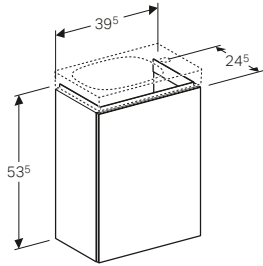

Geberit Acanto cabinet for 40cm handrinse basin, with one door

W 39.5 / D 24.5 / H 53.5cm

Wall mounted, opened using push to open mechanism, left or right hinge side, moisture resistant, delivered pre-assembled.

Art. no.	Product Description	RRP ex VAT
500.607.01.2	White	£311.36
500.607.JK.2	Lava	£311.36
500.607.JL.2	Sand	£311.36
500.607.16.1	Black	£311.36