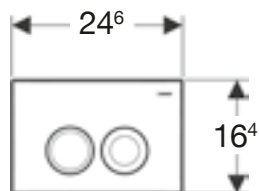

Geberit Delta21

W24.6 x 16.4x 3.1cm
Geberit flush plate Delta20 for dual flush.

Art. no.	Product Description	RRP ex VAT
115.125.11.1	White alpine	£43.35
115.125.21.1	Gloss chrome-plated	£59.46
115.125.46.1	Matt chrome-plated	£59.46