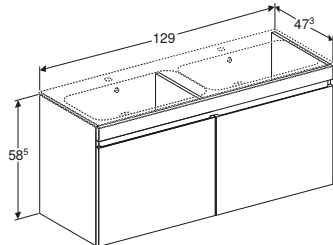

Geberit Renova Plan cabinet for 130cm double washbasin

W 129 / D 47.3 / H 58.5cm

Wall mounted, handleless design, with concealed internal drawer. Delivered pre assembled.

Art. no.	Product Description	RRP ex VAT
869530000	White	£766.33
869531000	Lava	£766.33
869532000	Elm	£766.33
869533000	Oak	£766.33

GEBERIT RENOVA PLAN BATHROOM FURNITURE COLOURS

BODY / FRONT