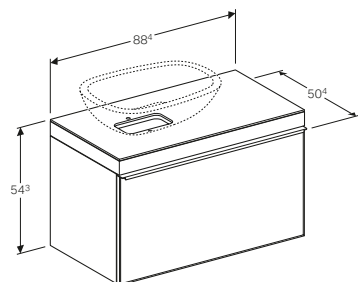

Geberit Citterio 90cm cabinet for lay-on washbasin, with one soft closing mechanism drawer
W 88.4 / D 50.4 / H 54.3cm

Wall mounted, opening via handle, front panel made of glass, can be equipped with feet, cover plate made of glass, frame made of metal, delivered pre-assembled.

Art. no.	Product Description	RRP ex VAT
500.560.JI.1	Taupe, beige oak	£1,443.31
500.560.JJ.1	Black, grey-brown oak	£1,443.31