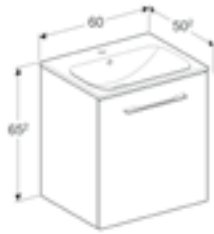

Geberit Selnova Square S 60cm slim basin and one door vanity unit
W 60 / D 50.2 / H 65.2cm

Art. no.	Product Description	RRP ex VAT
501.252.00.1	White	£345.98
501.253.00.1	Lava	£345.98
501.254.00.1	Hickory	£345.98
501.255.00.1	Light hickory	£345.98