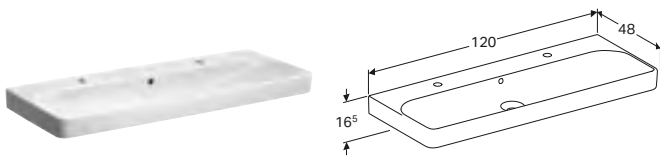

Geberit Smyle Square 120cm square washbasin

W 120 / D 48 / H 16.5cm

Visible overflow, can be installed with cabinet for washbasin.

Art. no.	Product Description	RRP ex VAT
500.253.01.1	Right and left tap hole	£368.70
500.226.01.1	Centred tap hole	£368.70
500.225.01.1	Without tap hole	£368.70