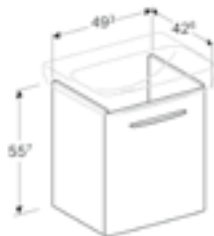

Geberit Selnova Square cabinet for 60cm washbasin
W 49.3 / D 42.6 / H 55.7cm
Service space.

Art. no.	Product Description
501.623.01.1	White
501.623.JK.1	Lava

RRP ex VAT
£173.67
£173.67