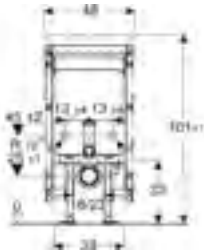

† Available from June 2021

Geberit Monolith Plus sanitary module for wall-hung WC, 101cm, customer-specific

Art. no.	Product Description	RRP ex VAT
131.186.00.5†	Monolith Plus sanitary module	£1,309.63
131.192.00.1†	Set of cistern lid with side claddings, customer-specific: aluminium brushed	£604.07
131.193.00.1†	Set of cistern lid with side claddings customer-specific: black chrome / aluminium brushed	£604.07