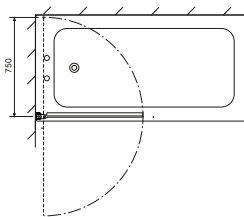

GEO BATH SCREEN

Geberit GEO Single Panel Bath Screen
6mm thick, LH or RH

Art. no.	Product Description	RRP ex VAT
560.118.00.2	1500mm X 800mm Bath Screen	£180.01