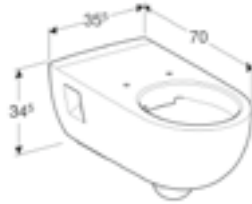

Geberit Selnova Comfort wall-hung toilet, Rimfree®

W 35.5 / D 70 / H 34.5cm
70cm projection, semi-shrouded.

Art. no.	Product Description	RRP ex VAT
500.693.01.7	White	£444.51