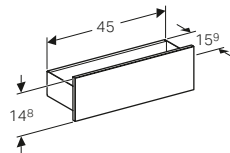

Geberit Acanto 45cm floating shelf

W 45 / D 15.9 / H 14.8cm

Wall mounted, with three towel hooks, delivered pre-assembled.

Art. no.	Product Description	RRP ex VAT
500.617.01.2	White	£150.50
500.617.JK.2	Lava	£150.50
500.617.JL.2	Sand	£150.50
500.617.16.1	Black	£150.50