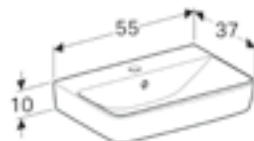

Geberit Selnova Compact 55cm washbasin

W 55 / D 37 / H 10cm
Visible overflow.

Art. no.	Product Description	RRP ex VAT
501.509.00.6	One tap hole	£98.07
501.510.00.7	Two tap holes	£98.07