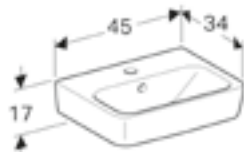

Geberit Selnova Compact 45cm handrinse washbasin
W 45 / D 34 / H 17cm
Visible overflow.

Art. no.	Product Description	RRP ex VAT
501.515.00.6	One tap hole	£71.18
501.516.00.7	Two tap holes	£71.18