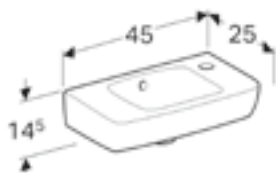

Geberit Selnova Square 45cm handrinse basin, small projection, with shelf surface
W 45 / D 25 / H 14.5cm
Visible overflow.

Art. no.	Product Description	RRP ex VAT
500.318.01.7	Right hand tap hole	£60.02
500.319.01.7	Left hand tap hole	£56.33