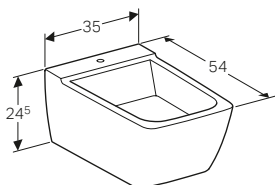

Geberit Xeno² wall-hung bidet

W 35 / D 54 / H 24.5cm

Hidden water supply connection, hidden fastening.

Art. no.	Product Description	RRP ex VAT
500.501.01.1	White	£391.07

GEBERIT XENO² BATHROOM FURNITURE COLOURS

BODY/FRONT

All Geberit bathroom furniture ranges are made of moisture resistant material.

KeraTect®

Rimfree®