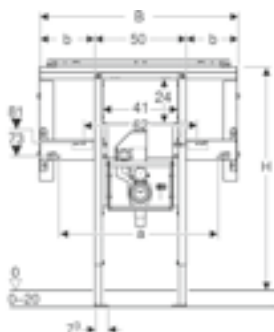

Geberit ONE duofix element for Geberit ONE washbasin and wall mounted tap. For mirror cabinet.

D 14 / H 125cm

With concealed turn trap, with concealed Clou, Geberit Duofix rail and metal studs are require to install this.

Art. no.	Product Description	RRP ex VAT
111.081.00.1	For 75cm washbasin, 80cm wide	£542.58
111.082.00.1	For 90cm washbasin, 95cm wide	£561.58
111.083.00.1	For 105cm washbasin, 110cm wide	£580.56
111.084.00.1	For 120cm washbasin, 125cm wide	£599.56