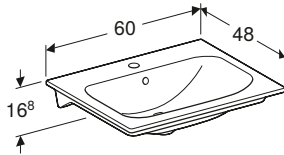

Geberit Renova Plan 60cm slim rim washbasin

W 60 / D 48 / H 16.8cm

Can be installed with washbasin cabinet, visible overflow.

Art. no.	Product Description	RRP ex VAT
122260000	Centred tap hole	£212.85