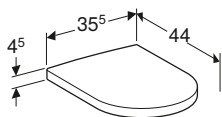

Washdown toilet pan, 6/4 litre or 4/2.6 litre, hidden fastening.

Art. no.	Product Description	RRP ex VAT
204070000	White	£375.25

Geberit iCon toilet seat

W 35.5 / D 44 / 4.5cm

Hinges made of metal, overlapping toilet lid.