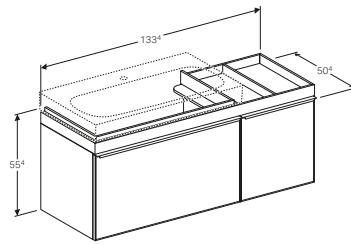

Geberit Citterio cabinet for 90cm washbasin, with two drawers and shelf surface

W 133.4 / D 50.4 / H 55.4cm

Wall mounted, opening via handle, drawer with soft closing mechanism, can be equipped with feet, front panel made of glass, frame made of metal, delivered pre-assembled.

Art. no.	Product Description	RRP ex VAT
500.567.JI.1	Taupe, beige oak, right	£1,623.53
500.567.JJ.1	Black, grey-brown oak, right	£1,623.53
500.568.JI.1	Taupe, beige oak, left	£1,623.53
500.568.JJ.1	Black, grey-brown oak, left	£1,623.53