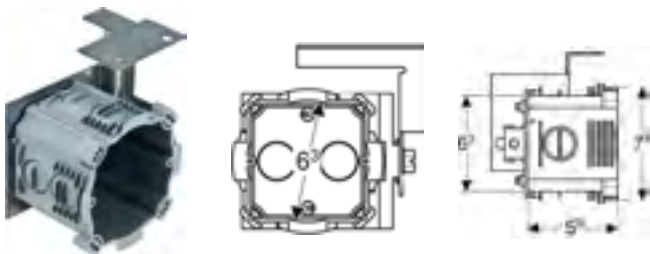

ACCESSORIES FOR ENHANCEMENT SOLUTIONS

Concealed outlet for drywall and solid wall construction

Art. no.
242.001.00.1

RRP ex VAT
£26.02