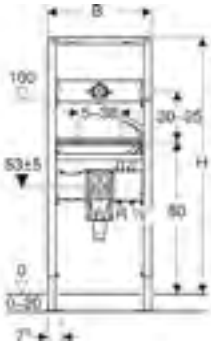

Geberit Duofix frame for washbasin, 130cm, wall-mounted, concealed trap

Art. no.	Product Description	RRP ex VAT
111.568.00.1	130cm washbasin, wall mounted tap with concealed function box and concealed trap	£422.13