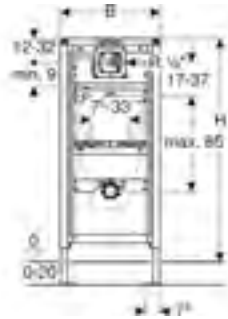

FRAMES FOR URINALS

Geberit Duofix urinal frames

Art. no.	Product Description	RRP ex VAT
111.623.00.1	112-130 cm, universal	£321.02