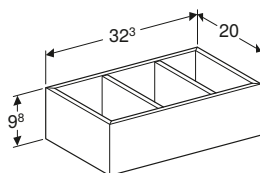

Geberit Smyle Square square drawer insert high

W 32.3 / D 20 / H 9.8cm

H-partition suitable for Smyle units

Art. no.	RRP ex VAT
500.676.00.1	£40.74