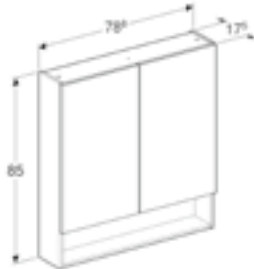

Geberit Selnova Square S 58.8cm mirror cabinet, two doors
W 58.8 / D 17.5 / H 85cm

Art. no.	Product Description	RRP ex VAT
501.264.00.1	White	£287.27
501.265.00.1	Lava	£287.27
501.266.00.1	Hickory	£287.27
501.267.00.1	Light hickory	£287.27