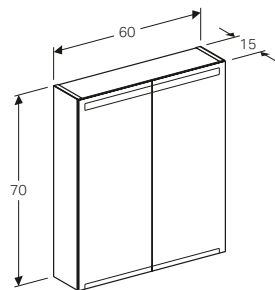

OPTION MIRROR CABINETS

60cm mirror cabinet with functional and ambient lighting, two doors

W 60 / D 15 / H 70cm

LED lighting, indirect lighting, touch sensor switch for the upper light, touch sensor switch for the bottom light, power socket, mirrored body, doors mirrored on both sides, movable shelves.

Art. no.
500.590.P5.1

RRP ex VAT
£595.72