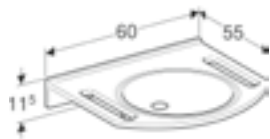

Geberit Publica round design barrier-free basin, with cut-outs
W 60 / D 55cm

Basin suitable for use by wheelchair users and people with dementia

Art. no. 500.668.01.4 **Product Description** Without tap hole without overflow

RRP ex VAT
£1,014.66