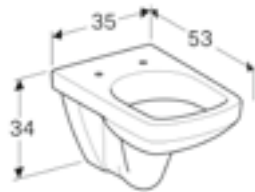

Geberit Selnova Square wall-hung toilet
W 35 / D 53 / H 34cm
Horizontal outlet, 6/4 litre or 4/2.6 litre.

Art. no.	Product Description	RRP ex VAT
501.457.00.6	White	£129.00