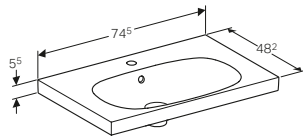

Geberit Acanto 75cm washbasin, with shelf surface

W 74.5 / D 48.2 / H 5.5cm

Can be installed with a washbasin cabinet, visible overflow.

Art. no.	Product Description	RRP ex VAT
500.622.01.2	Centred tap hole	£311.36