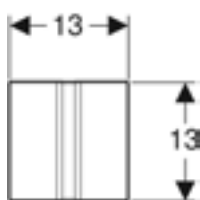

Type 50

For Automatic flush actuation of urinals, IR, die-cast zinc

Art. no.	Product Description	RRP ex VAT
116.036.GH.1	Chrome-plated, brushed	£921.77
116.036.QB.1	Red gold /brushed - easy clean coating	£1,144.02
116.036.QD.1	Black chrome / brushed - easy clean coating	£1,144.02
116.036.QF.1	Brass / brushed, easy clean coating	£1,144.02