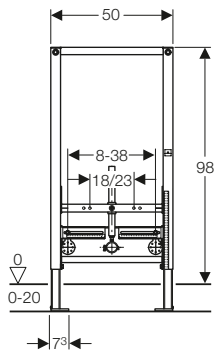

Geberit Duofix frame for bidet, 98cm, Universal

Art. no.	Product Description	RRP ex VAT
111.544.00.1	With wall brackets, backplate elbows and chrome isolating valves	£361.12