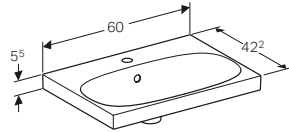

Geberit Acanto 60cm washbasin, small projection

W 60 / D 42.2 / H 5.5cm

Can be installed with a washbasin cabinet, visible overflow.

Art. no.	Product Description	RRP ex VAT
500.631.01.2	Centred tap hole	£225.89