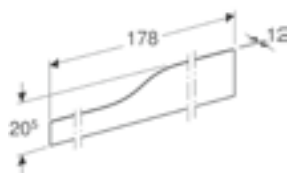

WASHING TROUGH ACCESSORIES

Geberit Bambini front decorative cover

W 137 / D 1.2 / H 20.5cm

For Geberit play and washspaces (three tap hole, lower right)

Art. no.	Product Description	RRP ex VAT
430360016	White Alpine, Solid Surface	£399.60
430360226	Varicor blue no.226, Solid Surface	£399.60
430360227	Varicor red no.227, Solid Surface	£399.60
430360229	Varicor green no.229, Solid Surface	£399.60
430360301	Varicor orange no.301, Solid Surface	£399.60
430360304	Varicor yellow no.304, Solid Surface	£399.60