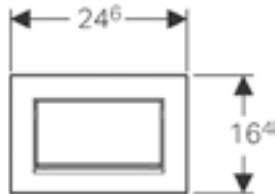

Geberit Sigma30

W 24.6 / D 1.2 / H 16.4cm

Art. no.	Product Description	RRP ex VAT
115.883.KJ.1	White / gloss chrome / white	£90.00
115.883.KK.1	White / gold-plated / white	£102.85
115.883.KL.1	White / matt chrome / matt chrome	£102.85
115.883.KH.1	Gloss chrome / matt chrome / gloss chrome	£115.71
115.883.KN.1	Matt chrome / gloss chrome / matt chrome	£115.71
115.883.KM.1	Black / gloss chrome / black	£102.85
115.883.JQ.1	Easy-to-clean coating / matt chrome / gloss chrome / matt chrome	£99.23
115.883.JT.1	Easy-to-clean coating / matt white / gloss chrome / matt white	£99.23
115.883.14.1	Easy-to-clean coating / matt black / gloss chrome / matt black	£99.23
115.883.11.1	White / matt white	£110.25
115.883.01.1	Easy-to-clean coating matt white / white	£152.25
115.883.DW.1	Black / matt black	£110.25
115.883.16.1	Easy-to-clean coating matt black / black	£152.25

Geberit Sigma30

W 24.6 / D 1.2 / H 16.4cm

Art. no.	Product Description	RRP ex VAT
115.893.KJ.1	Anti-tamper white / gloss chrome	£167.14
115.893.KX.1	Easy-to-clean, anti-tamper chrome brushed / gloss chrome	£192.85
115.893.KY.1	Anti-tamper gloss chrome / chrome brushed	£192.85
115.893.JT.1	Easy-to-clean coating / matt white / gloss chrome / matt white	£165.38
115.893.14.1	Easy-to-clean coating / matt black / gloss chrome / matt black	£165.38
115.893.45.1	Gold plated	£1,950.15