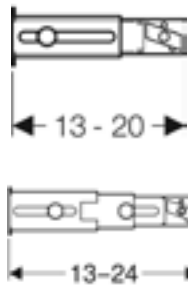

ACCESSORIES FOR FRAMES

Geberit Duofix Foot fasteners

Art. no.
111.064.00.1

Product Description
Duofix set of foot fastener on rear wall (2 pc.)

RRP ex VAT
£49.23