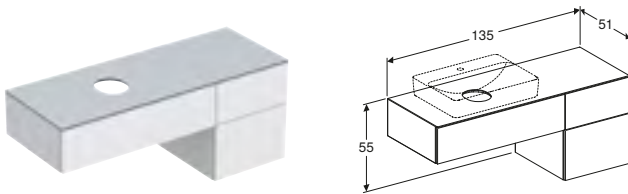

Geberit VariForm 135cm cabinet for lay-on washbasin, with three drawers

W 135 / D 51 / H 55cm

With integrated shelf surface and trap.

Art. no.	Product Description	RRP ex VAT
501.189.00.1	White	£1,690.33
501.190.00.1	Lava	£1,690.33
501.192.00.1	Hickory	£1,690.33