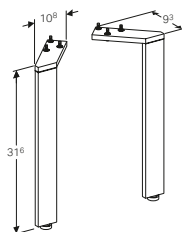

Geberit Acanto set of feet for cabinet for slim rim washbasin

W 10.8 / D 9.3 / H 31.6cm

Height adjustable.

Art. no.	Product Description	RRP ex VAT
500.657.00.2	Gloss chrome plated	£51.89