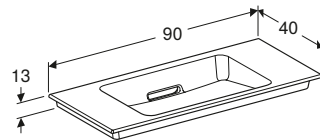

Geberit ONE 90cm washbasin for furniture

W 90 / D 40 / H 13cm

Washbasin without overflow. Colour choice available for design line on ceramic cap, can be combined with 100cm mirror cabinet.

Art. no.	Product Description	RRP ex VAT
500.395.01.1	White, gloss chrome	£496.94
500.395.01.2	White, bright brushed chrome	£496.94
500.395.01.3	White, glossy white	£483.50