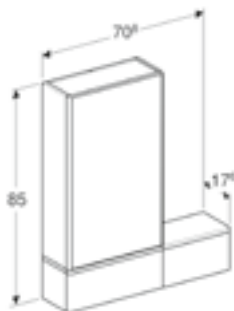

Geberit Selnova Square mirror cabinet, right hand storage
W 70.8 / D 17.6 / H 85cm
One door and two pull down doors.

Art. no.	Product Description	RRP ex VAT
500.185.01.1	White	£286.93
501.391.JK.1	Lava	£286.93