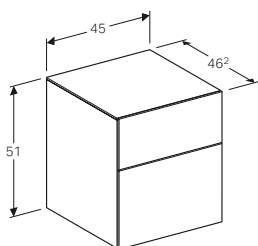

Geberit Xeno² 45cm side cabinet with two drawers

W 45 / D 46.2 / H 51cm

Wall mounted, opened using push to open mechanism, moisture resistant, delivered pre-assembled.

Art. no.	Product Description	RRP ex VAT
500.504.01.1	White	£654.14
500.504.43.1	Scultura grey	£654.14
500.504.00.1	Matt grey	£654.14