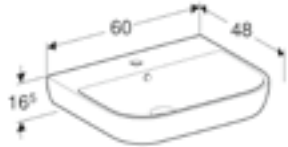

Geberit Smyle 60cm washbasin
W 60 / D 48 / H 16.5cm
Visible overflow.

Art. no.	Product Description	RRP ex VAT
500.228.01.1	Centered tap hole	£131.67