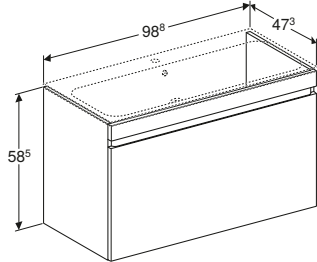

Geberit Renova Plan cabinet for 100cm washbasin

W 98.8 / D 47.3 / H 58.5cm

Wall mounted, handleless design, with concealed internal drawer. Delivered pre assembled.

Art. no.	Product Description	RRP ex VAT
869500000	White	£638.91
869501000	Lava	£638.91
869502000	Elm	£638.91
869503000	Oak	£638.91