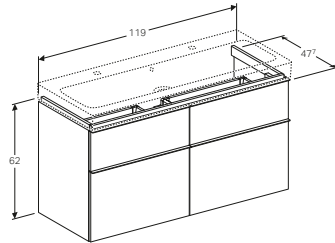

Geberit iCon cabinet for 120cm washbasin, with four drawers

W 119 / D 47.7 / H 62cm

Wall mounted, opening via handle, drawer with soft closing mechanism, delivered pre-assembled.

Art. no.	Product Description	RRP ex VAT
840420000	White	£996.29
841422000	Natural oak	£996.29
841421000	Lava	£996.29