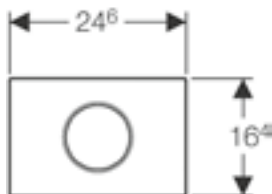

TOUCHLESS

Geberit Sigma10 touchless

W 26.4 / D 1.4 / H 16.4cm

Sigma 12cm Cistern, Mains powered.

Art. no.	Product Description	RRP ex VAT
115.907.KJ.1†	White / gloss chrome-plated	£537.00
115.907.KK.1†	White / gold-plated	£550.79
115.907.KL.1†	White / matt chrome-plated	£550.79
115.907.KN.1†	Matt chrome / gloss chrome-plated	£564.53
115.907.KH.1†	Gloss chrome / matt chrome-plated	£564.53
115.907.KM.1†	Black / gloss chrome-plated	£550.79
115.907.SN.1†	Stainless steel brushed / polished	£619.63
115.906.SN.1†	Screwable: Stainless Steel, /brushed / polished	£660.93

Sigma 12cm Cistern Battery powered.

Art. no.	Product Description	RRP ex VAT
115.908.KH.1	Gloss chrome-plated / matt chrome-plated	£633.39
115.908.KJ.1	White / gloss chrome-plated	£605.86
115.908.KK.1	White / gold-plated	£619.63
115.908.KL.1	White / matt chrome-plated	£619.63
115.908.KM.1	Black / gloss chrome-plated	£619.63
115.908.KN.1	Matt chrome-plated / gloss chrome-plated	£633.39
115.908.SN.1	Brushed / polished	£688.47
115.909.SN.1	Screwable: Stainless Steel, /brushed / polished	£729.78

Geberit Sigma10 touchless

W 24.6 / D 1.5 / H 16.4cm

Mains powered.

Sigma 12cm cistern.

Art. no.	Product Description	RRP ex VAT
115.890.SN.5†	Stainless steel. Mains powered	£688.47
115.891.SN.5	Brushed / polished. Battery powered	£784.85

Sigma 8cm cistern.

Art. no.	Product Description	RRP ex VAT
115.856.SN.1†	Stainless steel. Mains powered	£688.47