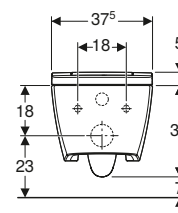

Art. no.	Product Description	RRP ex VAT
146.220.11.1	White alpine	£2,992.50
146.220.21.1	Gloss chrome-plated	£3,045.00