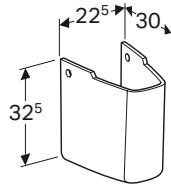

Geberit MyDay semi pedestal

W 22.5 / D 30 / H 32.5cm

Not suitable for 60cm countertop basin.

Art. no.
291410600

RRP ex VAT
£170.89