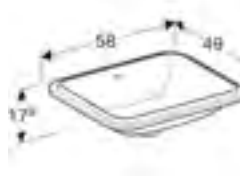

Geberit VariForm rectangular under-countertop basin

W 58 / D 49cm

Art. no.	Product Description	RRP ex VAT
500.764.01.2	No tap hole with overflow	£131.52
500.766.01.2	No tap hole without overflow	£131.52