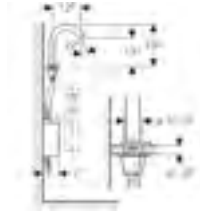

DECK-MOUNTED, BATTERY OPERATION

Geberit Piave tap

Exposed function box, gloss chrome-plated

Art. no.	Product Description	RRP ex VAT
116.163.21.1	Without mixer	£558.88
116.164.21.1	With mixer	£588.60