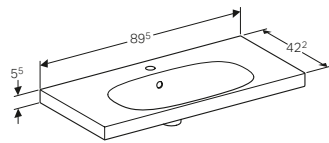

Geberit Acanto 90cm washbasin, small projection, shelf surface
W 89.5 / D 42.2 / H 5.5cm

Can be installed with a washbasin cabinet, visible overflow, easy fastening with Geberit washbasin wall fixing EFF1.

Art. no.	Product Description	RRP ex VAT
500.633.01.2	Centred tap hole	£440.97
500.634.01.2	Without tap hole	£440.97