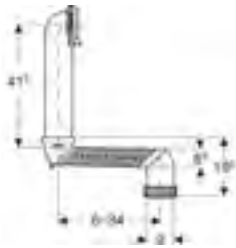

Geberit Monolith S-bend set for wall-hung WC: grey

Art. no.
131.088.29.1

RRP ex VAT
£120.37