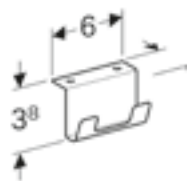

Geberit Selnova Square towel hook

W 6 / D 3.6 / H 3.8cm

Art. no.
500.193.21.1

RRP ex VAT
£27.96