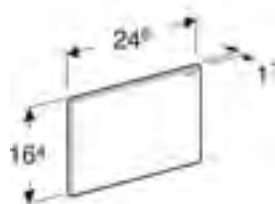

Geberit Sigma
W 24.6 / D 1.1 / H 16.4cm
Plastic

Art. no.	Product Description	RRP ex VAT
115.768.11.1	White alpine	£113.43
115.768.21.1	Gloss chrome-plated	£113.43
115.768.46.1	Matt chrome-plated	£113.43