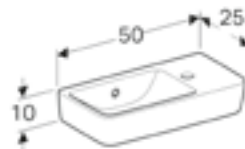

Geberit Selnova Compact 50cm washbasin with RH shelf space

W 50 / D 25 / H 10cm
Visible overflow.

Art. no.	Product Description	RRP ex VAT
501.513.00.7	One tap hole with right hand shelf space	£98.07