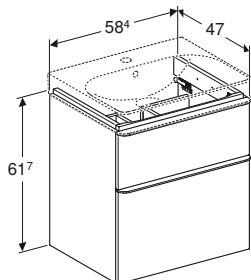

Geberit Smyle Square cabinet for 60cm washbasin, with two soft closing mechanism drawers

W 58.4 / D 49 / H 61.7cm

Wall mounted, integrated handles, moisture resistant, delivered pre-assembled.

Art. no.	Product Description	RRP ex VAT
500.352.00.1	White	£539.72
500.352.JK.1	Lava	£539.72
500.352.JL.1	Sand	£539.72
500.352.JR.1	Hickory	£539.72