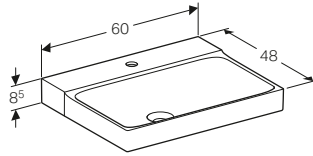

Geberit Xeno² 60cm washbasin

W 60 / D 48 / H 8.5cm

Washbasin without overflow, compatible with running waste, can be installed with a washbasin cabinet.

Art. no.	Product Description	RRP ex VAT
500.530.01.1	Centred tap hole	£274.26