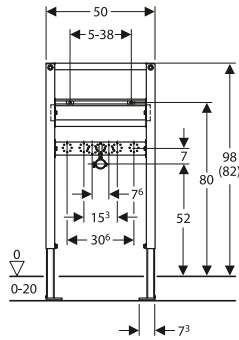

Geberit Duofix frame for washbasin, 82 - 98cm, deck-mounted tap

Art. no.	Product Description	RRP ex VAT
111.494.00.1	With PreWall brackets, backplate elbows and chrome isolating valves	£246.14