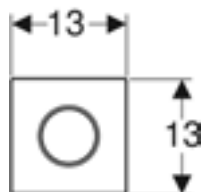

Type 10

For manual flush actuation of urinals, plastic

Art. no.	Product Description	RRP ex VAT
116.015.KH.1	Gloss chrome, with matt chrome design ring	£241.07
116.015.KJ.1	White, with gloss chrome design ring	£241.07
116.015.KK.1	White, with gold design ring	£241.07
116.015.KL.1	White, with matt chrome design ring	£241.07
116.015.KM.1	Black, with gloss chrome design ring	£241.07
116.015.KN.1	Matt chrome, with gloss chrome design ring	£241.07
116.015.SN.1	Brushed Stainless Steel, with polished design ring	£307.29