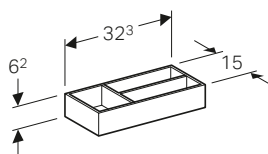

Geberit Xeno² 33cm organising box with T-partition

W 32.3 / D 15 / H 6.2cm

Can be combined with side cabinet with two drawers.

Art. no.	Product Description	RRP ex VAT
500.525.00.1	T-partition	£42.78