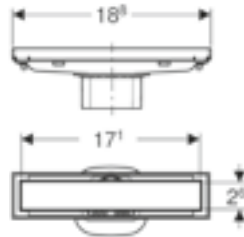

Geberit CleanLine Tile-Bearing

Art. no.	Product Description	RRP ex VAT
154.455.00.1	W 43 / H 09 / L188cm	£289.41

GEBERIT CLEANLINE20 AND CLEANLINE60 COLOURS

GEBERIT CLEANLINE80 COLOURS