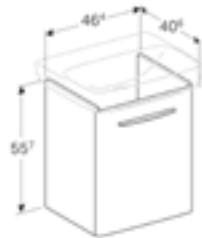

Geberit Selnova Square cabinet for 55cm washbasin
W 46.4 / D 40.6 / H 55.7cm
Service space.

Art. no.	Product Description
501.622.01.1	White
501.622.JK.1	Lava

RRP ex VAT
£165.39
£165.39