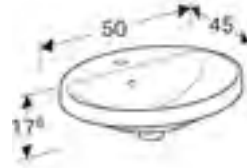

Geberit VariForm oval countertop basin

W 50 / D 45cm

Art. no.	Product Description	RRP ex VAT
500.712.01.2	Centred tap hole with overflow	£100.94
500.714.01.2	Centred tap hole without overflow	£100.94