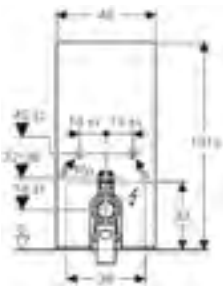

*Discontinued from December 2021
† Available from June 2021

Geberit Monolith Plus
W 48.2 / D 10.6 / H 101cm
Floor standing toilet, height 101cm.

Art. no.	Product Description	RRP ex VAT
131.202.TG.5*	Black glass / aluminum	£1,812.79
131.202.SQ.5*	Umber glass / aluminum	£1,812.79
131.202.SJ.5*	Sand glass / auminium	£1,812.79
131.202.SI.5	White glass / aluminium	£1,812.79
131.202.JK.5†	Lava glass / black chrome aluminium	£1,812.79
131.202.JL.5†	Sand grey glass / aluminium	£1,812.79
131.202.JV.5†	Stoneware concrete look / aluminium	£1,931.53
131.202.OO.5†	Stoneware slate look / black chrome aluminium	£1,931.53
131.202.SJ.6†	Black glass / black chrome aluminium	£1,812.79