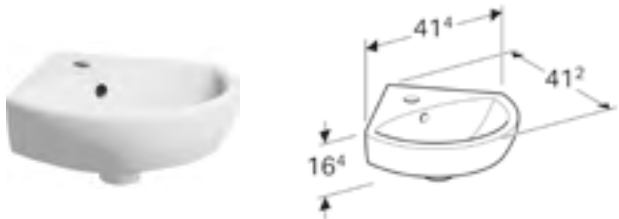

Geberit Selnova 41cm corner washbasin

W 41.4 / D 41.2 / H 16.4cm

Visible overflow.

Art. no.	Product Description	RRP ex VAT
501.445.00.7	One tap hole	£54.45