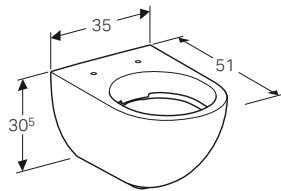

Geberit Acanto wall-hung toilet, Rimfree®

W 35 / D 51 / H 30.5cm

Washdown toilet pan, hidden fastening, easy fastening with Geberit toilet wall fixing EFF2.

Art. no.	Product Description	RRP ex VAT
500.600.01.2	White	£367.30