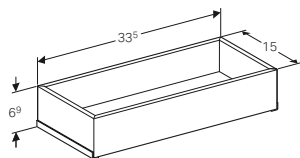

Geberit Acanto 35cm drawer insert

W 33.5 / D 15 / H 6.9cm

Art. no.	Product Description	RRP ex VAT
500.648.00.2	Matt laminated	£46.70