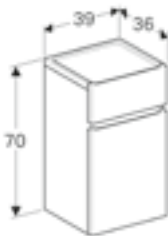

Geberit Renova Plan lower cabinet

W 39 / D 36 / H 70cm

Wall mounted, handleless design, with two integrated shelves.
Delivered pre assembled.

Art. no.	Product Description	RRP ex VAT
869020000	White	£414.75
869021000	Lava	£414.75
869022000	Elm	£414.75
869023000	Oak	£414.75