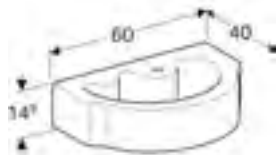

GEBERIT BAMBINI

WASHBASINS

Geberit Bambini childrens washbasin

W 60 / D 40cm

Asymmetrical washbasin, suitable for pedestal

Art. no.	Product Description	RRP ex VAT
326060000	Centred tap hole without overflow	£192.71