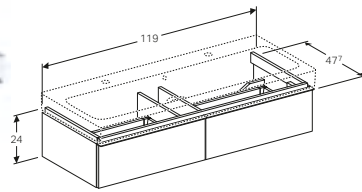

Art. no.	Product Description	RRP ex VAT
124025000	Without tap hole	£510.33
124020000	Right and left tap hole	£510.33

Geberit iCon cabinet for 120cm washbasin, with two drawers

W 119 / D 47.7 / H 24cm

Wall mounted, opening via handle, drawer with soft closing mechanism, delivered pre-assembled.