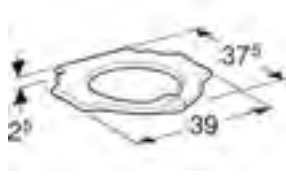

WC SEAT RINGS

Geberit Bambini turtle design WC seat, with grips
W 39 / D 37.5 / H 2.5 cm
WC seat ring for children, standard close steel hinges

Art. no.	Product Description	RRP ex VAT
573370000	White	£90.93
573371000	Yellow-green	£90.93
573372000	Traffic yellow	£90.93
573373000	Ruby red	£90.93