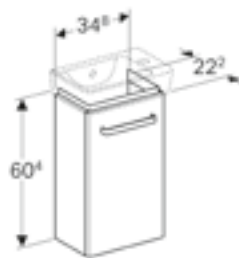

Geberit Selnova Compact unit for 40cm handrinse basin, left hand and right hand
W 34.8 / D 22.2 / H 60.4cm

Art. no.	Product Description	RRP ex VAT
501.487.00.1	Grey	£167.55
501.488.00.1	White	£167.55