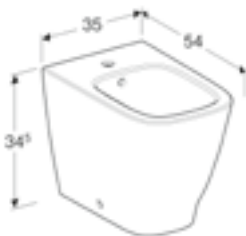

Geberit Smyle Square floor standing bidet

W 35 / D 54 / H 34.5cm

Back-to-wall, hidden fastening.

Art. no.	Product Description	RRP ex VAT
500.841.00.1	White	£289.01

GEBERIT SMYLE SQUARE BATHROOM FURNITURE COLOURS

FURNITURE

White, high-gloss coated

Lava, matt coated

Sand grey, high-gloss coated

Hickory, wood-textured melamine

All Geberit bathroom furniture ranges are made of moisture resistant material.

Soft closing drawers

Soft closing

Moisture resistant

Ground clearance