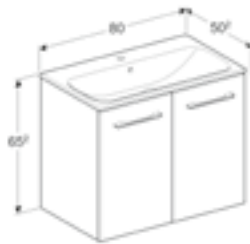

Geberit Selnova Square S 80cm slim basin and one door vanity unit
W 80 / D 50.2 / H 65.2cm

Art. no.	Product Description	RRP ex VAT
501.256.00.1	White	£501.45
501.257.00.1	Lava	£501.45
501.258.00.1	Hickory	£501.45
501.259.00.1	Light hickory	£501.45