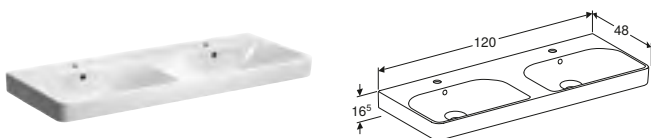

Geberit Smyle Square 120cm square double washbasin

W 120 / D 48 / H 8.5cm

Visible overflow, can be installed with cabinet for washbasin.

Art. no.	Product Description	RRP ex VAT
500.223.01.1	Right and left tap hole	£499.07
500.224.01.1	Without tap hole	£499.07