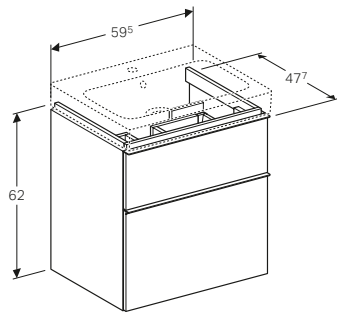

Geberit iCon cabinet for 60cm washbasin, with two drawers

W 59.5 / D 47.7 / H 62cm

Wall mounted, handle included, drawer with soft closing mechanism, delivered pre-assembled.

Art. no.	Product Description	RRP ex VAT
840360000	White	£596.18
841362000	Natural oak	£596.18
841361000	Lava	£596.18