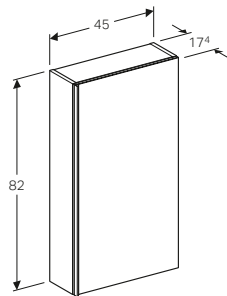

Geberit Acanto 45cm high-level cabinet with one door

W 45 / D 17.4 / H 82cm

Wall mounted, opening via handle, door with soft closing mechanism, with three movable shelves, mirror on inside of door, delivered pre-assembled.

Art. no.	Product Description	RRP ex VAT
500.639.01.2	White	£467.04
500.639.JK.2	Lava	£467.04
500.639.JL.2	Sand	£467.04
500.639.16.1	Black	£467.04