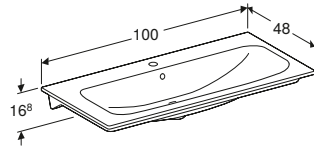

Geberit Renova Plan 100cm slim rim washbasin

W 100 / D 48 / H 16.8cm

Can be installed with washbasin cabinet, visible overflow.

Art. no.	Product Description	RRP ex VAT
122200000	Centred tap hole	£573.72