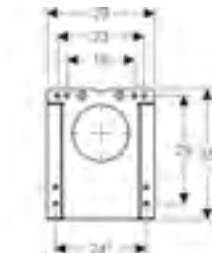

Art. no.
111.745.00.1

Product Description
Reinforcing sheet for drywall construction, for Geberit Duofix frame for wall-hung WC, width 50 cm

RRP ex VAT
£81.04