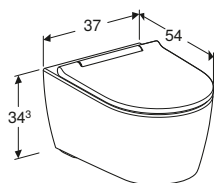

Geberit ONE wall-hung toilet

W 37 / D 54 / H 34.3cm

Shrouded pan with TurboFlush technology.
WC seat included with design cover.

Art. no.	Product Description	RRP ex VAT
500.201.01.1	White	£708.88
500.202.01.1	Gloss Chrome	£736.13