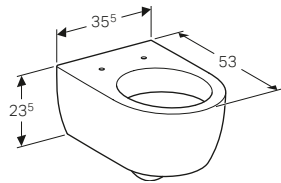

Geberit iCon wall-hung toilet
W 35.5 / D 53 / H 23.5cm

Washdown toilet pan, 6/4 litre or 4/2.6 litre, with flush rim, hidden fastening.

Art. no.	Product Description	RRP ex VAT
204000000	White	£276.53