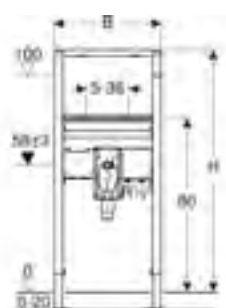

Art. no.	Product Description	RRP ex VAT
111.566.00.1	Concealed function box and concealed trap	£356.74