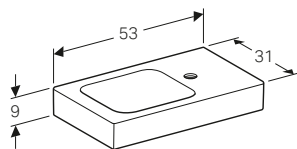

Art. no.	Product Description	RRP ex VAT
840037000	White	£368.32
841039000	Natural oak	£368.32
841038000	Lava	£368.32

53cm handrinse basin with shelf surface

W 53 / D 31 / H 9cm

Washbasin without overflow, asymmetrical, can be installed with a washbasin cabinet.