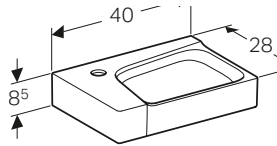

BODY/FRONT

White, high-gloss
coated

Taupe, high-gloss
coated

GEBERIT XENO²

Geberit Xeno² 40cm handrinse basin

W 40 / D 28 / H 8.5cm

Washbasin without overflow, available with Clou overflow system or drain with running waste, can be installed with a washbasin cabinet.