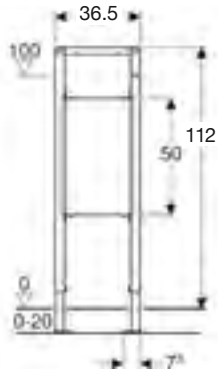

FRAMES FOR LOADS

Geberit Duofix frame for support handles

Art. no.	Product Description	RRP ex VAT
111.790.00.1	112 cm, less-abled installation	£268.33

Geberit Duofix mounting plate, universal

Art. no.	Product Description	RRP ex VAT
111.859.00.1	Width 35cm, Height 50cm	£64.54