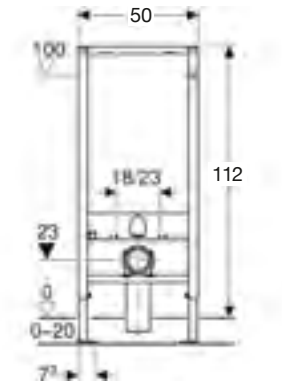

FRAME FOR TOILET WITHOUT CISTERN

Geberit frame for toilet, without cistern

Art. no.	Product Description	RRP ex VAT
111.321.00.1	Installation height 112 cm	£189.81