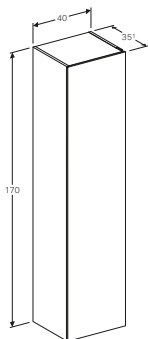

Geberit Xeno² 170cm tall cabinet with one soft closing mechanism door and internal mirror

W 40 / D 35.1 / H 170cm

Wall mounted, mirror on inside of door, with two fixed shelves, with four movable shelves, moisture resistant, delivered pre-assembled.

Art. no.	Product Description	RRP ex VAT
500.503.01.1	White	£801.81
500.503.43.1	Scultura grey	£801.81
500.503.00.1	Matt grey	£801.81