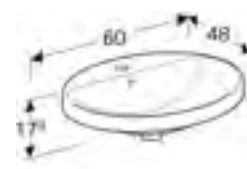

Geberit VariForm oval countertop basin

W 60 / D 48cm

Art. no.	Product Description	RRP ex VAT
500.724.01.2	Centred tap hole with overflow	£116.23
500.726.01.2	Centred tap hole without overflow	£116.23