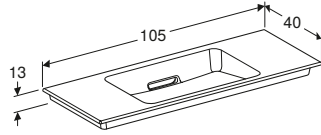

Geberit ONE 105cm washbasin for furniture

W 105 / D 40 / H 13cm

Washbasin without overflow. Colour choice available for design line on ceramic cap, can be combined with 115cm mirror cabinet.

Art. no.	Product Description	RRP ex VAT
500.396.01.1	White, gloss chrome	£604.39
500.396.01.2	White, bright brushed chrome	£604.39
500.396.01.3	White, glossy white	£590.95