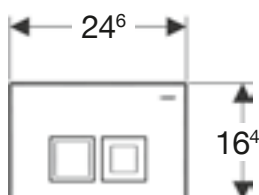

Geberit Delta50

W24.6 x 16.4x 2.6cm

Geberit flush plate Delta50 for dual flush.

Art. no.	Product Description	RRP ex VAT
115.135.11.1	White alpine	£43.35
115.135.21.1	Gloss chrome-plated	£59.46
115.135.46.1	Matt chrome-plated	£59.46