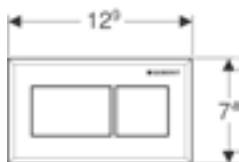

REMOTE

Geberit remote square flush controls

W 12.9 / D 0.8 / H 7.4cm

Art. no.	Product Description	RRP ex VAT
116.051.GH.1	Easy-to-clean coated brushed / chrome-plated	£200.38
116.051.KA.1	Gloss chrome / matt chrome-plated	£100.70
116.051.KT.1	White / chrome-plated / brushed	£100.70
116.051.KV.1	Black / chrome-plated	£100.70
116.052.21.1	Protruding design, gloss chrome-plated	£113.79