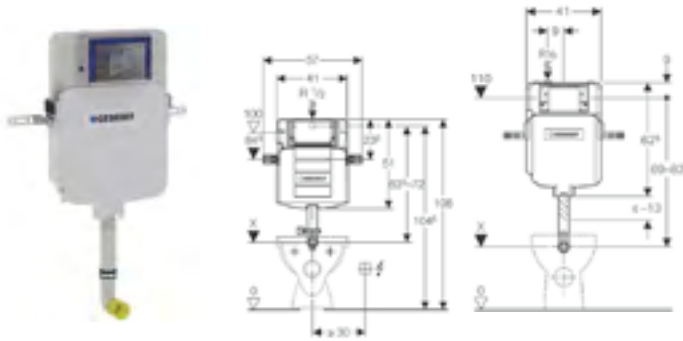

GEBERIT CISTERNS

Geberit Sigma concealed cistern, 6/3 litres

Art. no.	Product Description	RRP ex VAT
109.792.00.1	8cm cistern, installation height 120cm	£211.83
109.309.00.5	12cm cistern, installation height 108cm	£165.85
109.392.00.5	12cm cistern, 6 / 3 litres, ship model, with front actuation	£192.77