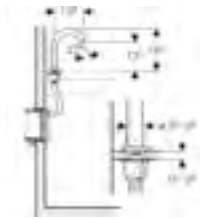

Geberit Piave tap

Concealed function box, gloss chrome-plated

Art. no.	Product Description	RRP ex VAT
116.183.21.1	Without mixer	£428.07
116.184.21.1	With mixer	£439.96