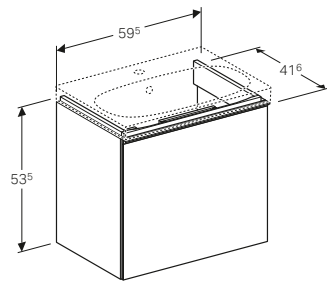

Geberit Acanto cabinet for 60cm washbasin, with one drawer and internal drawer, small projection

W 59.5 / D 41.6 / H 53.5cm

Wall mounted, opening via handle, drawer with soft closing mechanism, moisture resistant, delivered pre-assembled.

Art. no.	Product Description	RRP ex VAT
500.614.01.2	White	£550.07
500.614.JK.2	Lava	£550.07
500.614.JL.2	Sand	£550.07
500.614.16.1	Black	£550.07