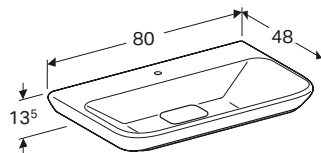

W 54 / D 43 / H 41cm

Wall mounted, opening via handle, moisture resistant, delivered pre-assembled.

Art. no.	Product Description	RRP ex VAT
Y824065000	White	£727.91
824066000	Taupe	£727.91

Geberit MyDay 80cm washbasin