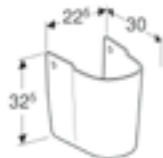

Geberit Smyle half pedestal
W 22.5 / D 30 / H 32.5cm
For use with all Smyle 550-1200mm basins.

Art. no.	Product Description	RRP ex VAT
500.576.01.1	White	£83.02