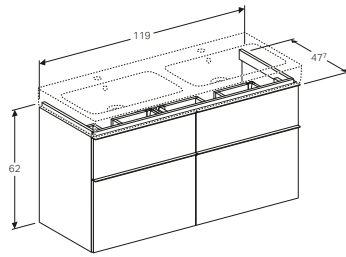

Geberit iCon cabinet for 120cm double washbasin, with four drawers
W 119 / D 47.7 / H 62cm

Wall mounted, opening via handle, drawer with soft closing mechanism, delivered pre-assembled.

Art. no.	Product Description	RRP ex VAT
840520000	White	£996.29
841522000	Natural oak	£996.29
841521000	Lava	£996.29