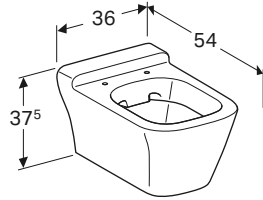

Geberit MyDay wall-hung toilet Rimfree®

W 36 / D 54 / H 37.5cm

Washdown toilet pan 6/4 litre, hidden fastening.

Art. no.
201460600

RRP ex VAT
£436.29

Geberit MyDay soft close seat & cover

W 36 / D 54 / H 37.5cm