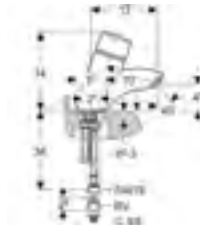

DECK-MOUNTED, SELF-CLOSING TAPS

Geberit Type 26 tap

Gloss chrome plated

Art. no.	Product Description	RRP ex VAT
115.720.21.1	Without mixer	£397.56
115.721.21.1	With mixer	£435.44

WALL-MOUNTED, MAINS OPERATION