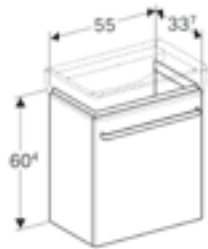

Geberit Selnova Compact unit for 60cm washbasin
W 55 / D 33.7 / H 60.4cm

Art. no.	Product Description	RRP ex VAT
501.615.42.1	Grey	£260.02
501.615.01.1	White	£260.02