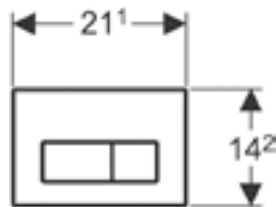

Geberit Kappa50

W 21.1 / D 1.5 / H 14.2cm

Art. no.	Product Description	RRP ex VAT
115.260.11.1	White alpine	£392.11
115.260.21.1	Gloss chrome	£392.11
115.260.46.1	Matt chrome	£134.87
115.258.00.1	Brushed stainless steel	£134.87