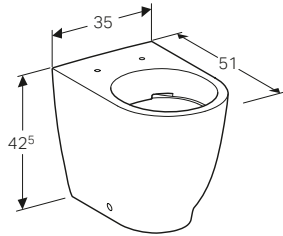

Geberit Acanto floor standing raised toilet, Rimfree®

W 35 / D 51 / H 42.5cm

Back-to-wall, washdown toilet pan, 6/4 litre or 4/2.6 litre, horizontal or vertical outlet, hidden fastening, raised seat height, small projection.

Art. no.	Product Description	RRP ex VAT
500.602.01.2	White	£394.54