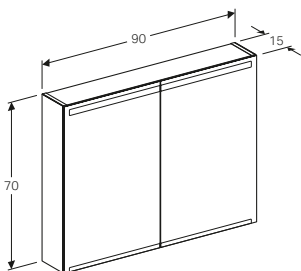

90cm mirror cabinet with functional and ambient lighting, two doors

W 90 / D 15 / H 70cm

LED lighting, indirect lighting, touch sensor switch for the upper light, touch sensor switch for the bottom light, power socket, mirrored body, doors mirrored on both sides, movable shelves.

Art. no.
500.591.P5.1

RRP ex VAT
£675.27