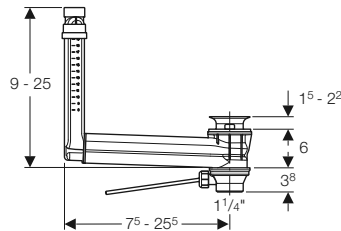

Geberit washbasin connector Clou with lever actuation for basins with no overflow

Art. no.	RRP ex VAT
152.018.00.1	£74.64