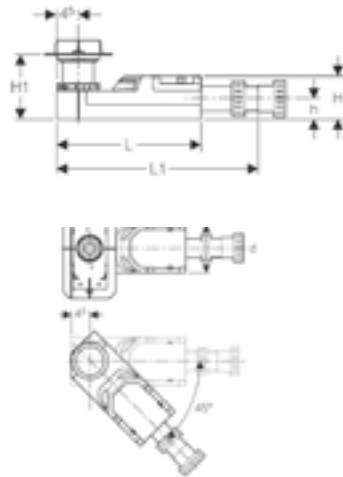

CLEANLINE

Installation set for Geberit shower channels of the CleanLine series

Art. no.	Product Description	RRP ex VAT
154.154.00.1	Floor construction height from 90mm	£192.85

d, ø	Outer diameter	5.5cm
B	Width	13cm
H	Height	9cm
H1	Height	9-20cm
h	Height, partial diameter	4.2cm
L	Length	30cm
L1	Length	35.8cm