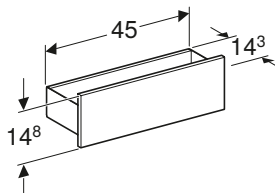

Geberit Smyle Square 450mm box shelf

W 45 / D 14.3 / H 14.8cm

Wall mounted, delivered pre-assembled.

Art. no.	Product Description	RRP ex VAT
500.362.00.1	White	£147.66
500.362.JK.1	Lava	£147.66
500.362.JL.1	Sand	£147.66
500.362.JR.1	Hickory	£147.66