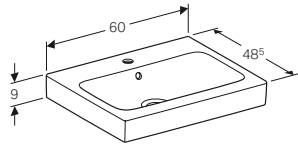

Geberit iCon 60cm washbasin

W 60 / D 48.5 / H 9cm

Washbasin with visible overflow, can be installed with a washbasin cabinet.

Art. no.	Product Description	RRP ex VAT
124060000	Centred tap hole	£190.80
124063000	Without tap hole	£190.80