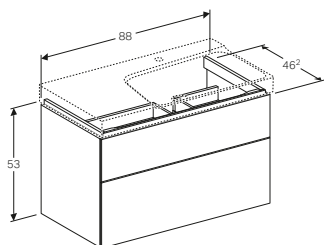

Geberit Xeno² cabinet for 90cm washbasin, with two drawers

W 88 / D 46.2 / H 53cm

Wall mounted, opened using push to open mechanism, moisture resistant, LED lighting, delivered pre-assembled.

Art. no.	Product Description	RRP ex VAT
500.516.01.1	White, siphon cut out right	£899.44
500.516.43.1	Scultura grey, siphon cut out right	£899.44
500.516.00.1	Matt grey, siphon cut out right	£899.44