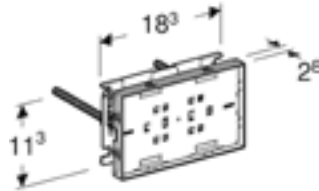

† Requires transformer 115.861.00.1

COVER PLATES

Geberit Omega
W 21.2 / D 0.8 / H 14.2cm
Die-cast zinc

Art. no.	Product Description	RRP ex VAT
115.082.00.1	Customised	£141.41
115.082.SI.1	Glass white	£179.98