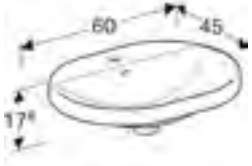

Geberit VariForm elliptic countertop basin

W 60 / D 45cm

Art. no.	Product Description	RRP ex VAT
500.732.01.2	Centred tap hole with overflow	£122.35
500.734.01.2	Centred tap hole without overflow	£122.35