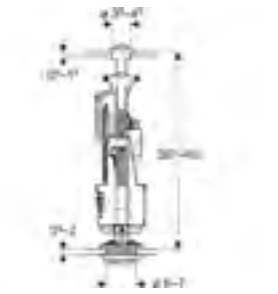

Geberit flush valve type 240

Dual flush

Art. no.	Product Description	RRP ex VAT
136.909.21.2	Gloss chrome-plated	£45.81