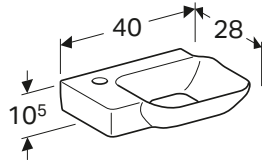

GEBERIT MYDAY

Geberit MyDay 40cm washbasin

W 40 / D 28 / H 10.5cm

Washbasin without overflow, suitable for a running waste.

Art. no.	Product Description	RRP ex VAT
125440600	Left hand tap hole	£163.16
125540600	Right hand tap hole	£163.16