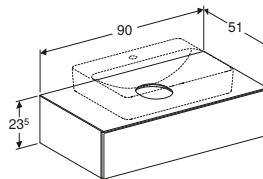

VANITY UNITS

Geberit VariForm 75cm cabinet for lay-on washbasin, with one drawer
W 75 / D 51 / H 23.5cm

With integrated shelf surface and trap.

Art. no.	Product Description	RRP ex VAT
501.159.00.1	White	£816.44
501.160.00.1	Lava	£816.44
501.162.00.1	Hickory	£816.44