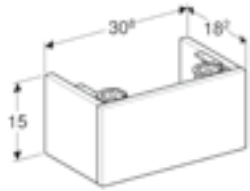

BODY/FRONT

FEET/SKIRTING BOARDS

Light grey, high gloss coated

White, high-gloss coated

Chrome

Geberit Selnova Compact plinth for 40cm handrinse basin unit
W 30.8 / D 18.2 / H 15cm

Art. no.	Product Description	RRP ex VAT
501.586.00.1	Grey	£36.87
501.587.00.1	White	£36.87