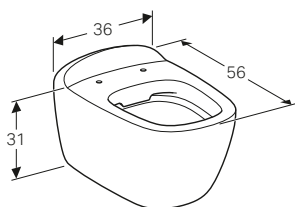

Geberit Citterio wall-hung toilet, Rimfree®

W 36 / D 56 / H 31cm

Washdown toilet pan, 6/4 litre, hidden fastening.

Art. no.	Product Description	RRP ex VAT
500.510.01.1	White	£526.72