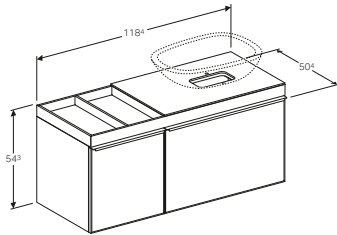

Geberit Citterio 120cm cabinet for lay-on washbasin, with two soft closing mechanism drawers and shelf surface
W 118.4 / D 50.4 / H 54.3cm

Wall mounted, opening via handle, front panel made of glass, can be equipped with feet, cover plate made of glass, frame made of metal, delivered pre-assembled.

Art. no.	Product Description	RRP ex VAT
500.565.JI.1	Taupe, beige oak, left	£1,984.76
500.565.JJ.1	Black, grey-brown oak, left	£1,984.76