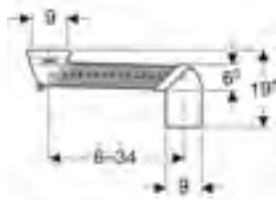

Geberit S-bend set for floor-standing WC: white alpine

Art. no.
131.199.11.1

RRP ex VAT
£68.01