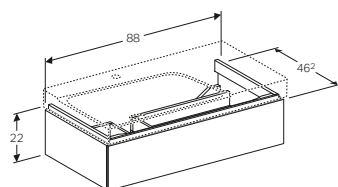

Geberit Xeno² cabinet for 90cm washbasin, with one drawer

W 88 / D 46.2 / H 22cm

Wall mounted, opened using push to open mechanism, moisture resistant, LED lighting, delivered pre-assembled.

Art. no.	Product Description	RRP ex VAT
500.514.01.1	White, siphon cut out right	£596.97
500.514.43.1	Scultura grey, siphon cut out right	£596.97
500.514.00.1	Matt grey, siphon cut out right	£596.97