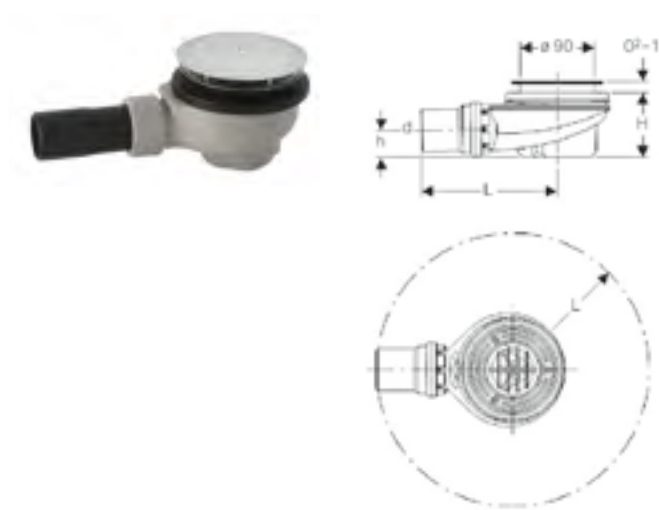

SHOWER DRAIN WITH COVER

Geberit shower drain d90, with drain cover, depth of water seal 50mm

For shower trays with 90mm valve hole diameter.

Art. no.	Product Description	RRP ex VAT
150.551.21.1	Gloss chrome plated	£51.14
150.552.21.1	Gloss chrome plated	£51.14
150.554.21.1	Gloss chrome plated	£48.76
150.555.21.1	Gloss chrome plated	£51.14

Art. No.	Straight connector	d, Ø (mm)	H (cm)	h (cm)	L (cm)
150.551.21.1	PE-HD	50	7.8	3.3	16.3
150.552.21.1	PE-HD	40	7.8	3.3	16.3
150.554.21.1	PP	50	7.8	3.3	13.2
150.555.21.1	PP	40/43	7.8	3.3	13.2

WALL DRAIN