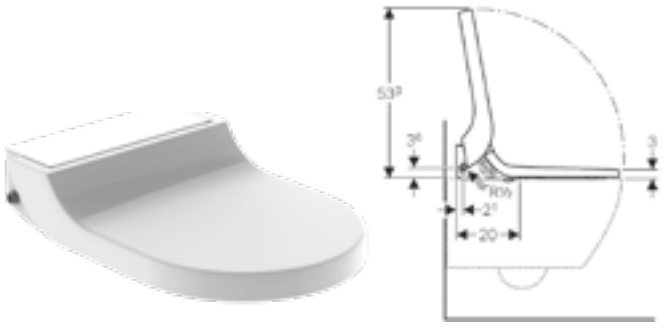

ENHANCEMENT SOLUTIONS

Geberit AquaClean Tuma Comfort

W 36 / D 52.3 / H 10.6cm

Enhancement solution.

Art. no.	Product Description	RRP ex VAT
146.278.11.1	White alpine	£2,166.41
146.278.SI.1	White glass	£2,205.81
146.278.SJ.1	Black glass	£2,205.81
146.278.FW.1	Stainless steel brushed	£2,232.07