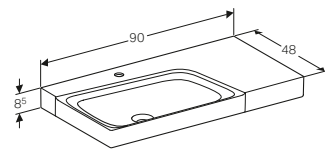

Geberit Xeno² 90cm washbasin with shelf surface

W 90 / D 48 / H 8.5cm

Washbasin without overflow, compatible with running waste, can be installed with a washbasin cabinet.

Art. no.	Product Description	RRP ex VAT
500.533.01.1	Left tap hole, shelf space right	£554.65
500.534.01.1	Without tap hole, shelf space right	£554.65