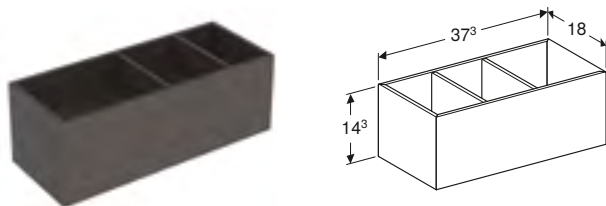

Geberit VariForm square drawer insert high

W 18 / D 37.3 / H 14.3cm

H-partition suitable for Variform units.

Art. no.	RRP ex VAT
501.157.00.1	£66.53