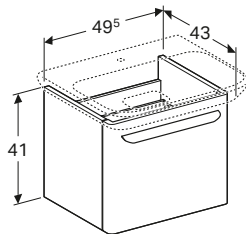

Geberit MyDay 60cm washbasin unit

W 49.5 / D 43 / H 41cm

Wall mounted, opening via handle, moisture resistant, delivered pre-assembled.

Art. no.	Product Description	RRP ex VAT
Y824060000	White	£692.17
Y824061000	Taupe	£692.17