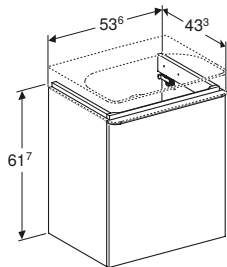

Geberit Smyle Square cabinet for 55cm handrinse basin, with one soft closing mechanism door

W 44.2 / D 35.6 / H 61.7cm

Wall mounted, integrated handle, moisture resistant, delivered pre-assembled.

Art. no.	Product Description	RRP ex VAT
500.365.00.1	White right hand door	£343.71
500.365.JK.1	Lava right hand door	£343.71
500.365.JL.1	Sand right hand door	£343.71
500.365.JR.1	Hickory right hand door	£343.71
500.366.00.1	White left hand door	£343.71
500.366.JK.1	Lava left hand door	£343.71
500.366.JL.1	Sand left hand door	£343.71
500.366.JR.1	Hickory left hand door	£343.71