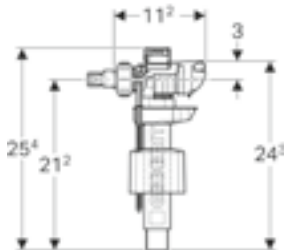

Art. no.	Product Description	RRP ex VAT
136.726.00.1	1/2", nipple made of plastic	£12.85
136.725.00.1	3/8", nipple made of plastic	£16.65

Geberit fill valve type 360

Bottom water supply connection

Art. no.	Product Description	RRP ex VAT
281.206.00.1	1/2", nipple made of plastic	£20.85
281.204.00.1	3/8", nipple made of plastic	£21.22
281.214.00.1	3/8", nipple made of brass	£29.23