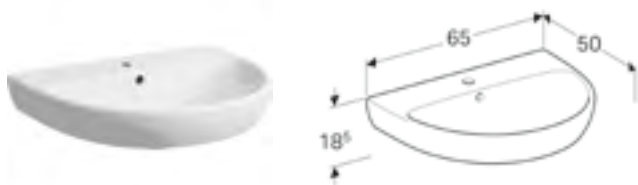

Geberit Selnova 65cm washbasin

W 65 / D 50 / H 18.5cm

Visible overflow.

Art. no.	Product Description	RRP ex VAT
500.297.01.7	One tap hole	£98.48
501.403.00.7	Two tap holes	£98.48