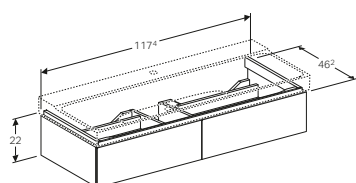

Geberit Xeno² cabinet for 120cm washbasin, with two drawers

W 117.4 / D 46.2 / H 22cm

Wall mounted, opened using push to open mechanism, moisture resistant, LED lighting, delivered pre-assembled.

Art. no.	Product Description	RRP ex VAT
500.517.01.1	White	£752.58
500.517.43.1	Scultura grey	£752.58
500.517.00.1	Matt grey, siphon cut out right	£752.58