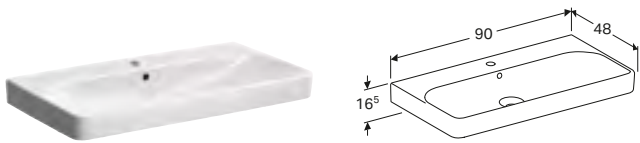

Geberit Smyle Square 90cm square washbasin

W 90 / D 48 / H 16.5cm

Visible overflow, can be installed with cabinet for washbasin.

Art. no.	Product Description	RRP ex VAT
500.251.01.1	Centred tap hole	£289.70
500.250.01.1	Without tap hole	£289.70
500.252.01.1	Right and left tap hole	£289.70