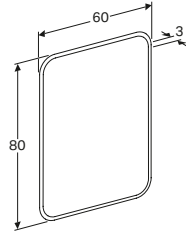

Geberit MyDay 60cm mirror

W 60 / D 3 / H 80cm

LED lighting, indirect lighting, light operated by wall switch,
heated rear to prevent mirror steaming up.

Art. no.
824360000

RRP ex VAT
£655.64