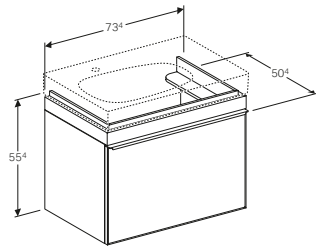

Art. no.	Product Description	RRP ex VAT
500.545.01.1	Left hand tap hole, shelf space right	£496.80
500.546.01.1	Right hand tap hole, shelf space left	£496.80

Geberit Citterio cabinet for 75cm washbasin, with one soft closing mechanism drawer
W 73.4 / D 50.4 / H 55.4cm