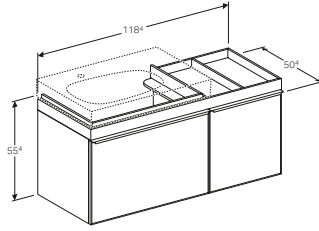

Geberit Citterio cabinet for 75cm washbasin, with two drawers and shelf surface
W 118.4 / D 50.4 / H 55.4cm

Wall mounted, opening via handle, drawer with soft closing mechanism, can be equipped with feet, front panel made of glass, frame made of metal, delivered pre-assembled.

Art. no.	Product Description	RRP ex VAT
500.562.JI.1	Taupe, beige oak, right	£1,488.56
500.562.JJ.1	Black, grey-brown oak, right	£1,488.56
500.563.JI.1	Taupe, beige oak, left	£1,488.56
500.563.JJ.1	Black, grey-brown oak, left	£1,488.56