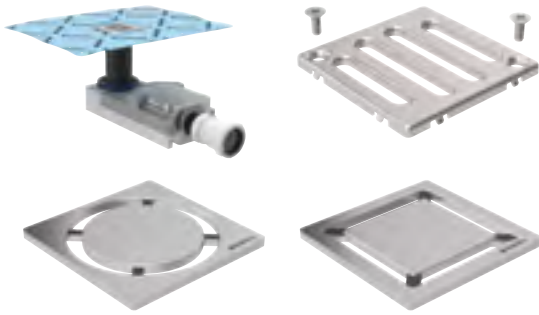

Stainless steel
brushed

GEBERIT CLEANLINE80 COLOURS

Stainless steel

Champagne

Black chrome

FLOOR DRAIN

Geberit Floor Drain

Art. no.	Product Description	RRP ex VAT
154.054.00.1	Geberit shower floor drain, for screed height at inlet 90–220 mm: d=55mm	£154.28
154.310.00.1	Geberit grating, screw locked, 8 x 8 cm	£25.71
154.311.00.1	Geberit design grating "Circle", 8 x 8 cm	£134.99
154.312.00.1	Geberit design grating "Square", 8 x 8 cm	£134.99