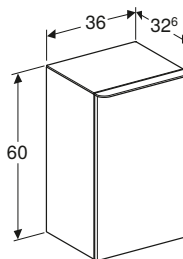

Geberit Smyle Square low cabinet short projection

W 36 / D 32.6 / H 60cm

Art. no.	Product Description	RRP ex VAT
500.359.00.1	White right hand door	£300.41
500.359.JK.1	Lava right hand door	£300.41
500.359.JL.1	Sand right hand door	£300.41
500.359.JR.1	Hickory right hand door	£300.41
500.360.00.1	White left hand door	£300.41
500.360.JK.1	Lava left hand door	£300.41
500.360.JL.1	Sand left hand door	£300.41
500.360.JR.1	Hickory left hand door	£300.41