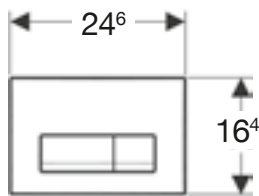

Geberit Delta15

W24.6 x 16.4x 2.6cm

Geberit flush plate Delta51, dual flush.

Art. no.	Product Description	RRP ex VAT
115.105.11.1	White alpine	£55.57
115.105.21.1	Gloss chrome-plated	£81.04
115.105.46.1	Matt chrome-plated	£81.04