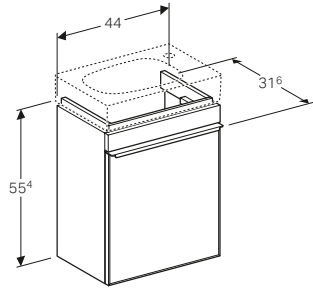

Geberit Citterio cabinet for 45cm handrinse basin, with one door

W 44 / D 31.6 / H 55.4cm

Wall mounted, opening via handle, can be equipped with feet, front panel made of glass, frame made of metal, delivered pre-assembled.

Art. no.	Product Description	RRP ex VAT
500.555.JI.1	Taupe, beige oak	£532.67
500.555.JJ.1	Black, grey-brown oak	£532.67