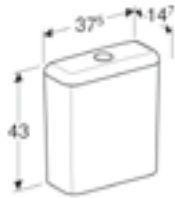

Geberit Smyle exposed cistern, bottom water supply connection

W 37.5 / D 14.7 / H 43cm

Close coupled, dual flush 4/2.6 litre, water supply connection.

Art. no.	Product Description	RRP ex VAT
500.219.01.1	White	£138.85