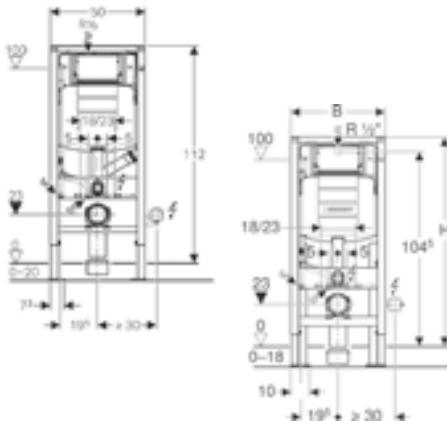

GEBERIT FRAMES AND CISTERNS

Geberit Duofix toilet frame with Omega cistern 12cm

Art. no.	Product Description	RRP ex VAT
111.004.00.1	Installation height 82cm	£367.19
111.031.00.1	Installation height 98cm	£367.19
111.061.00.1	Installation height 112cm	£367.19

Geberit Duofix toilet frame with Kappa cistern 15cm

Art. no.	Product Description	RRP ex VAT
111.260.00.1	Installation height 82cm	£340.32

Geberit Duofix toilet frame with Sigma cistern 12cm

Art. no.	Product Description	RRP ex VAT
111.383.00.5	Includes drainage and brackets, 112cm	£360.60
111.384.00.5	Without drainage and brackets, 112cm	£301.39
111.380.00.5	Freestanding, reinforced includes drainage	£413.44