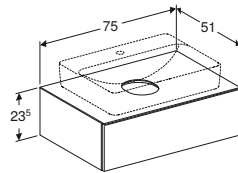

VANITY UNITS

Geberit VariForm 75cm cabinet for lay-on washbasin, with one drawer
W 75 / D 51 / H 23.5cm

With integrated shelf surface and trap.

Art. no.	Product Description	RRP ex VAT
501.159.00.1	White	£816.44
501.160.00.1	Lava	£816.44
501.162.00.1	Hickory	£816.44