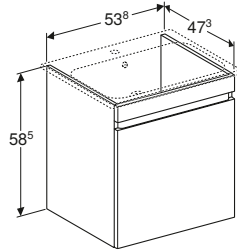

Geberit Renova Plan cabinet for 55cm washbasin

W 53.8 / D 47.3 / H 58.5cm

Wall mounted, handleless design, with concealed internal drawer. Delivered pre assembled

Art. no.	Product Description	RRP ex VAT
869555000	White	£414.75
869556000	Lava	£414.75
869557000	Elm	£414.75
869558000	Oak	£414.75