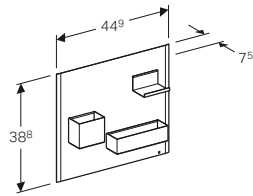

Geberit fastening set for handrinse washbasins

Art. no.	RRP ex VAT
500.122.00.1	£18.46

ACCESSORIES

45cm board with storage magnets

W 44.9 / D 7.5 / H 38.8cm

Storage boxes of different sizes, storage boxes fixed with magnets.