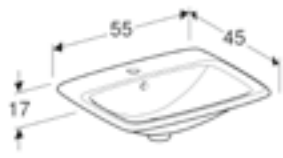

Geberit Selnova Square 55cm countertop basin
W 55 / D 45 / H 17cm
Visible overflow.

Art. no.	Product Description	RRP ex VAT
501.466.00.7	One tap hole	£100.17