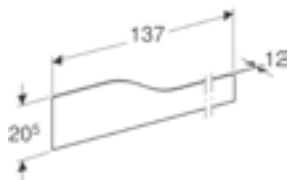

WASHING TROUGH ACCESSORIES

Geberit Bambini front decorative cover

W 137 / D 1.2 / H 20.5cm

For Geberit play and washspaces (three tap hole, lower right)

Art. no.	Product Description	RRP ex VAT
430360016	White Alpine, Solid Surface	£399.60
430360226	Varicor blue no.226, Solid Surface	£399.60
430360227	Varicor red no.227, Solid Surface	£399.60
430360229	Varicor green no.229, Solid Surface	£399.60
430360301	Varicor orange no.301, Solid Surface	£399.60
430360304	Varicor yellow no.304, Solid Surface	£399.60