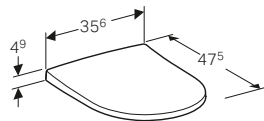

Geberit Acanto toilet seat

W 35.6 / D 47.5 / H 4.9cm

Hinges made of metal, overlapping toilet lid, slim design.

Art. no.	Product Description	RRP ex VAT
500.604.01.2	White	£101.88
500.660.01.2	White, soft close	£150.74
500.605.01.2	White, soft close, quick release	£155.25