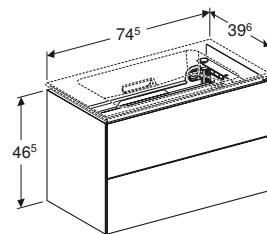

Geberit ONE cabinet for 75cm washbasin

W 74.5 / D 39.6 / H 46.5cm

Wall mounted, handleless design with two drawers.

Art. no.	Product Description	RRP ex VAT
500.381.00.1	Black walnut	£1,880.30
500.381.01.1	White high gloss	£1,880.30