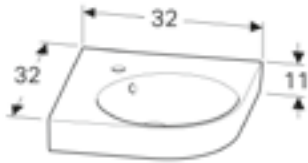

Geberit Selnova Compact 45cm* round corner handrinse basin
W 32 / D 32 / H 11cm
Visible overflow.

Art. no.	Product Description	RRP ex VAT
501.519.00.6	One tap hole	£73.52

*dimension for corner to corner measurement