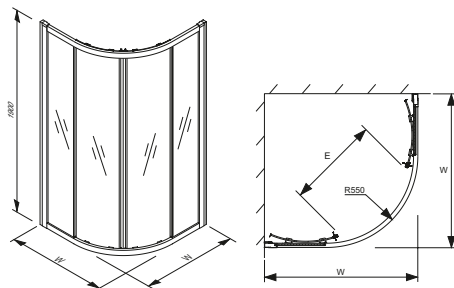

GEO ENCLOSURES

Geberit GEO Quadrant Shower Enclosure

6mm thick, R550mm

Art. no.	Product Description	RRP ex VAT
560.111.00.2	800mm Quadrant, E=410mm	£420.30
560.121.00.2	900mm Quadrant, E=562mm	£443.98