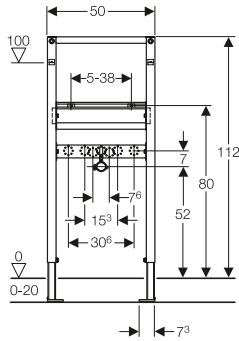

Geberit Duofix frame for washbasin, 112cm deck-mounted tap

Art. no.	Product Description	RRP ex VAT
111.495.00.1	With wall brackets, backplate elbows and chrome isolating valves	£211.73