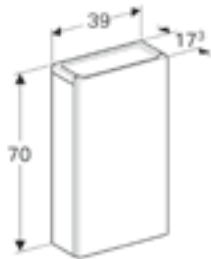

Geberit Renova Plan upper cabinet

W 39 / D 17.3 / H 70cm

Wall mounted, handleless design, with two integrated shelves.
Delivered pre assembled.

Art. no.	Product Description	RRP ex VAT
869010000	White	£382.91
869011000	Lava	£382.91
869012000	Elm	£382.91
869013000	Oak	£382.91