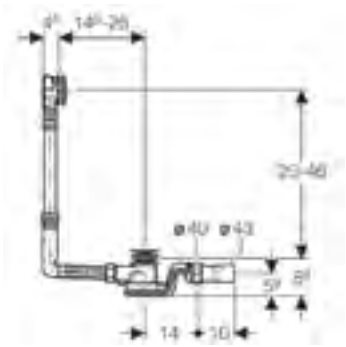

Geberit bathtub drain with push actuation PushControl
With ready-to-fit-set and straight connector:
gloss chrome-plated.

Art. no.	Product Description	RRP ex VAT
150.770.21.1	D 52 / L 26cm	£93.68
150.771.21.1	D 52 / L 50cm	£96.54
150.772.21.1	D 52 / L 60cm	£96.54