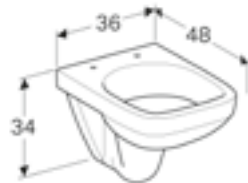

*Available April 2021

Geberit Selnova Compact wall-hung toilet, Rimfree®
 W 35.5 / D 48 / H 34cm
 Washdown toilet pan, small projection.

Art. no.	Product Description	RRP ex VAT
500.349.01.7	White	£199.36