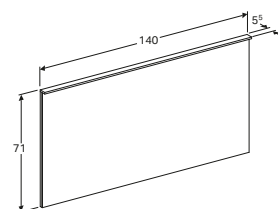

Geberit Xeno² 140cm mirror with functional and ambient lighting

W 140 / D 5.5 / H 71cm

Indirect lighting, heated rear to prevent mirror steaming up, touch sensor switch, dimmable, LED lighting.

Art. no.	Product Description	RRP ex VAT
500.203.00.1	140cm	£798.51