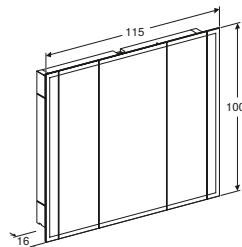

Geberit ONE 115cm mirror cabinet

W 115 / D 16 / H 100cm

Integrated LED lighting with three doors.

Art. no.	Product Description	RRP ex VAT
500.496.00.1	Mirrored inside and outside	£2,014.60