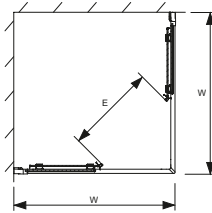

Geberit GEO Corner Entry Shower Enclosure
6mm thick

Art. no.	Product Description	RRP ex VAT
560.112.00.2	800mm Corner Entry, E=431mm	£496.18
560.122.00.2	900mm Corner Entry, E=502mm	£506.51