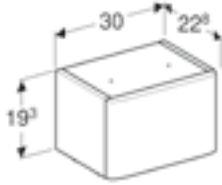

Geberit Selnova Square plinth for 36cm cabinet
W 30 / D 22.8 / H 19.3cm

Art. no.	Product Description	RRP ex VAT
501.581.00.1	White	£32.37
501.951.00.1	Lava	£32.37