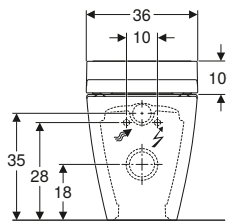

Geberit AquaClean Tuma Comfort Floorstanding

W 36 / D 56 / H 43cm
Complete solution.

Art. no. 146.310.SI.1
146.310.SJ.1
146.310.FW.1
146.310.11.1
Product Description White glass
Black glass
Stainless steel brushed
White alpine

RRP ex VAT
£2,805.68
£2,805.68
£2,831.93
£2,766.83