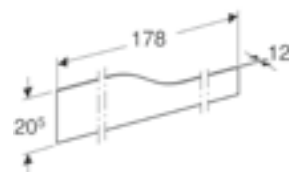

Geberit Bambini front decorative cover

W 178 / D 1.2 / H 20.5cm

For Geberit play and washspaces (four tap hole, lower right)

Art. no.	Product Description	RRP ex VAT
430060016	White Alpine, Solid Surface	£399.60
430060226	Varicor blue no.226, Solid Surface	£399.60
430060227	Varicor red no.227, Solid Surface	£399.60
430060229	Varicor green no.229, Solid Surface	£399.60
430060301	Varicor orange no.301, Solid Surface	£399.60
430060304	Varicor yellow no.304, Solid Surface	£399.60