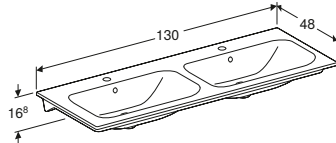

Geberit Renova Plan 130cm slim rim washbasin

W 130 / D 48 / H 16.8cm

Can be installed with washbasin cabinet, visible overflow.

Art. no.	Product Description	RRP ex VAT
122230000	Centred tap hole	£801.99