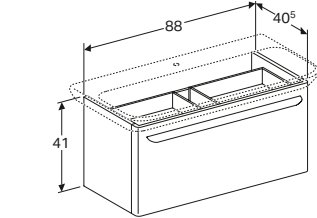

Geberit MyDay 100cm washbasin unit

W 88 / D 40.5 / H 41cm

Wall mounted, opening via handle, moisture resistant, delivered pre-assembled.

Art. no.	Product Description
824100000	White
824101000	Taupe

RRP ex VAT
£999.45
£999.45