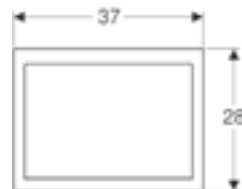

Geberit ONE ready-to-fit frame for Geberit ONE washbasin

W 37 / H 28cm

Floating design.

Art. no.	Product Description	RRP ex VAT
115.425.FW.1	Stainless steel brushed	£146.50

Geberit ONE ready-to-fit set for Geberit ONE wall drain

W 32 / H 5cm

Cover made of polished stainless steel , for use with 457.538.00.1

Art. no.	RRP ex VAT
154.342.00.1	£122.60