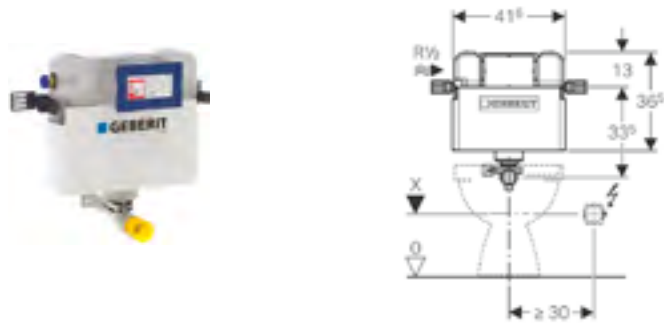

Geberit Omega concealed cistern 12cm, 6/3 litres

Art. no.	Product Description	RRP ex VAT
109.041.00.1	Installation height 82cm	£236.06
109.051.00.1	Installation height 98cm	£236.06
109.061.00.1	Installation height 106cm	£236.06