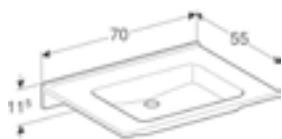

Geberit Publica square design barrier free basin
W 70 / D 55cm

Basin suitable for use by wheelchair users

Art. no. 501.042.11.1 **Product Description** Without tap hole without overflow

RRP ex VAT
£731.08