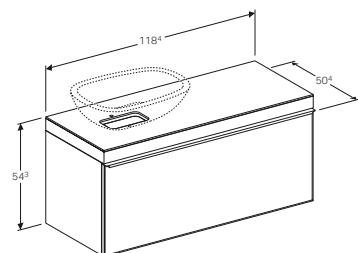

Geberit Citterio 120cm cabinet for lay-on washbasin, with one soft closing mechanism drawer
W 118.4 / D 50.4 / H 54.3cm

Wall mounted, opening via handle, front panel made of glass, can be equipped with feet, cover plate made of glass, frame made of metal, delivered pre-assembled.

Art. no.	Product Description	RRP ex VAT
500.561.JI.1	Taupe, beige oak	£1,623.53
500.561.JJ.1	Black, grey-brown oak	£1,623.53