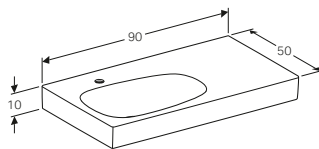

Geberit Citterio 90cm washbasin with shelf surface
W 90 / D 50 / H 10cm

Washbasin without overflow, with ceramic cover cap, available with Clou overflow system or running waste with free outlet, asymmetrical, can be installed with a washbasin cabinet.

Art. no.	Product Description	RRP ex VAT
500.548.01.1	Left hand tap hole, shelf space right	£562.59
500.549.01.1	Right hand tap hole, shelf space left	£562.59