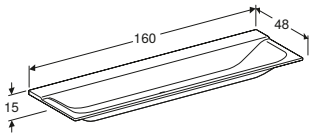

Geberit Xeno² 160cm Varicor washbasin
W 160 / D 48 / H 15cm

Art. no.	Product Description	RRP ex VAT
500.278.00.1	Without tap hole	£1,745.05
500.279.00.1	Two tap hole	£1,688.77