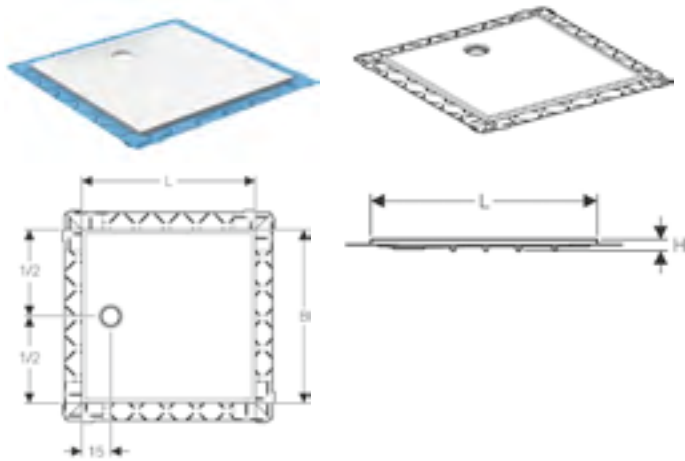

GEO BATH SCREEN

Geberit GEO Single Panel Bath Screen
6mm thick, LH or RH

Art. no.	Product Description	RRP ex VAT
560.118.00.2	1500mm X 800mm Bath Screen	£180.01

SETAPLANO

Geberit Setaplano shower surface

The Setaplano shower surface is available in different sizes to match your bathroom.