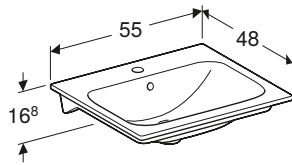

GEBERIT RENOVA PLAN

Geberit Renova Plan 55cm slim rim washbasin

W 55 / D 48 / H 16.8cm

Can be installed with washbasin cabinet, visible overflow.

Art. no.	Product Description	RRP ex VAT
122255000	Centred tap hole	£203.56