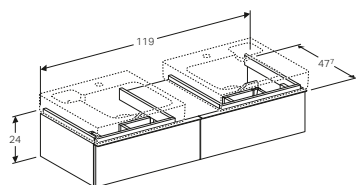

Geberit iCon cabinet for two 50cm washbasins, with two drawers and shelf surface
W 119 / D 47.7 / H 24cm

Wall mounted, opening via handle, drawer with soft closing mechanism, delivered pre-assembled.

Art. no.	Product Description	RRP ex VAT
840320000	White	£619.21
841322000	Natural oak	£619.21
841321000	Lava	£619.21