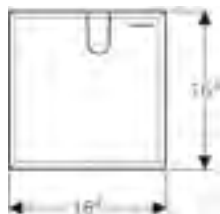

Cover Plate

For washbasins taps with concealed function box

Art. no.	Product Description	RRP ex VAT
116.425.11.1	White Alpine	£41.62