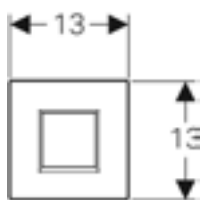

Type 30

For Automatic flush actuation of urinals, IR, die-cast zinc

Art. no.	Product Description	RRP ex VAT
116.027.KH.1	Gloss chrome-plated	£817.91
116.027.KJ.1	White alpine	£817.91
116.027.KM.1	Jet black RAL 9005	£817.91
116.027.KN.1	Matt chrome-plated	£817.91
116.027.KX.1	Chrome-plated, brushed	£817.91