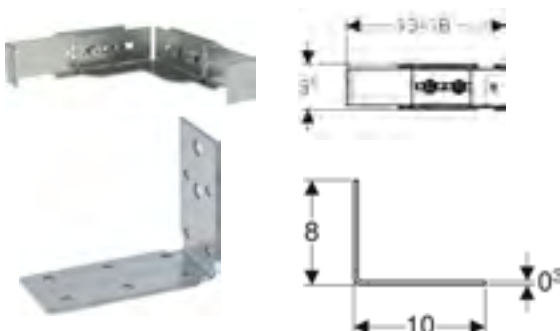

Geberit Duofix Brackets

Art. no.	Product Description	RRP ex VAT
111.841.00.1	Duofix corner bracket	£41.20

Art. no.	Product Description	RRP ex VAT
111.846.00.1	Duofix system fastening bracket	£7.72