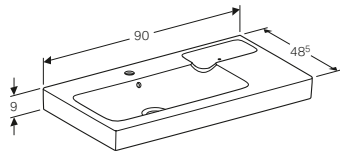

Geberit iCon 90cm washbasin with shelf surface and decorative dish
W 90 / D 48.5 / H 9cm

Washbasin with visible overflow, asymmetrical, decorative dish inserted, can be installed with a washbasin cabinet.

Art. no.	Product Description	RRP ex VAT
124190000	Decorative dish right	£449.68
124195000	Decorative dish left	£449.68