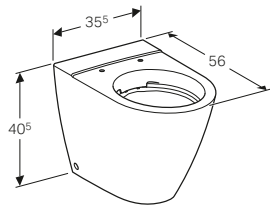

Geberit iCon floor standing toilet, Rimfree®
W 35.5 / D 56 / H 40.5cm

Back-to-wall, washdown toilet pan, 6/4 litre, horizontal or vertical outlet, hidden fastening.

Art. no.	Product Description	RRP ex VAT
214020000	White	£368.68