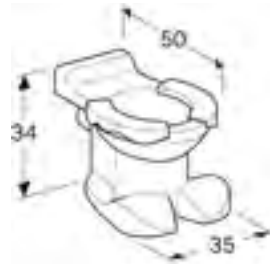

FLOOR-STANDING WCs

Geberit Bambini floor-standing WC, lion paw design, with seat pads

W 35 / D 50 / H 34cm

With flush rim, seat pads made of PUR, for children, with climbing aid

Art. no.	Product Description	RRP ex VAT
212015000	Carmine red seat pads	£294.95
212010000	Agate grey seat pads	£294.95