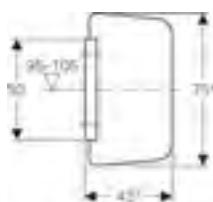

Urinal division

For mounting on solid walls or drywalls, glass

Art. no.	Product Description	RRP ex VAT
115.211.CD.1	Anthracite	£579.82
115.211.TD.1	White	£579.82
115.211.TF.1	Umber	£579.82