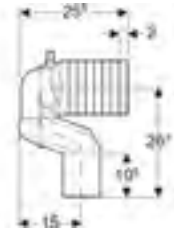

Geberit P-bend set for floor-standing WC: white alpine

Art. no.
131.081.11.1

RRP ex VAT
£43.12