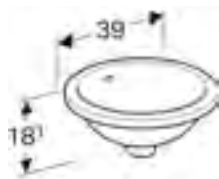

UNDER-COUNTERTOP BASINS

Geberit VariForm round under-countertop basin

Dia 40cm

Art. no.	Product Description	RRP ex VAT
500.744.01.2	No tap hole with overflow	£100.94
500.746.01.2	No tap hole without overflow	£100.94