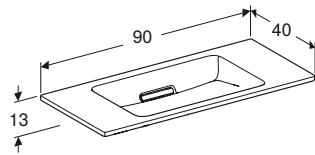

GEBERIT ONE

Geberit ONE 90cm floating design washbasin

W 90 / D 40 / H 13cm

Washbasin without overflow. Colour choice available for design line on ceramic cap, can be combined with 100cm mirror cabinet.

Art. no.	Product Description	RRP ex VAT
500.390.01.1	White, gloss chrome	£564.09
500.390.01.2	White, bright brushed chrome	£564.09
500.390.01.3	White, glossy white	£550.67