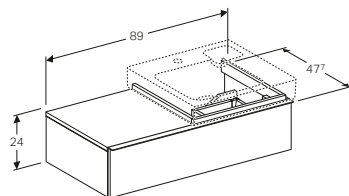

Geberit iCon cabinet for 50cm washbasin, with one drawer and shelf surface
W 89 / D 47.7 / H 24cm

Wall mounted, opening via handle, drawer with soft closing mechanism, delivered pre-assembled.

Art. no.	Product Description	RRP ex VAT
840590000	White, left hand	£557.26
841592000	Natural oak, left hand	£557.26
841591000	Lava, left hand	£557.26
840490000	White, right hand	£557.26
841492000	Natural oak, right hand	£557.26
841491000	Lava, right hand	£557.26