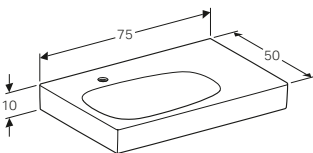

Art. no.	Product Description	RRP ex VAT
500.556.JI.1	Taupe, beige oak	£713.66
500.556.JJ.1	Black, grey-brown oak	£713.66

Geberit Citterio 75cm washbasin with shelf surface

W 75 / D 50 / H 10cm

Washbasin without overflow, with ceramic cover cap, available with Clou overflow system or running waste with free outlet, asymmetrical, can be installed with a washbasin cabinet.