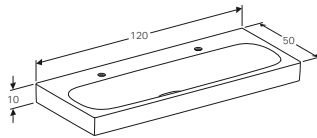

Geberit Citterio 120cm washbasin

W 120 / D 50 / H 10cm

Washbasin with 2 tap holes, without overflow, with ceramic cover cap, available with Clou overflow system or running waste with free outlet, can be installed with a washbasin cabinet.

Art. no.	Product Description	RRP ex VAT
500.553.01.1	Right hand and left hand tap hole	£720.06