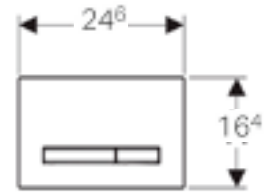

Geberit Sigma50

W 24.6 / D 1 - 1.4 / H 16.4cm

Art. no.	Product Description	RRP ex VAT
115.788.11.2	White alpine / chrome plated	£210.69
115.788.DW.2	Jet black RAL 9005 / chrome plated	£210.69
115.788.21.2	Gloss chrome plated / chrome plated	£346.12
115.788.GH.2	Easy-to-clean brushed chrome / chrome plated	£346.12
115.788.TG.2	Sand glass / chrome plated	£261.63
115.788.SQ.2	Umber glass / chrome plated	£261.63
115.788.JV.2	Concrete effect / chrome plated	£346.12
115.788.JX.2	Black walnut / chrome plated	£497.99
115.788.SD.2	Smoked glass / reflective chrome plated	£261.63
115.788.00.2	Customization / chrome plated	£206.06
115.788.JM.2	Mustang slate / chrome plated	£346.12
115.788.JK.2*	Lava / chrome plated (available from June 2021)	£261.63
115.788.JL.2*	Sand Grey / chrome plated (available from June 2021)	£261.63
115.672.DW.2	Black / brass / black	£422.64
115.672.00.2	Customisable / brass	£417.71
115.672.11.2	White / brass / white	£422.64
115.672.JM.2	Mustang slate / brass / mustang slate	£566.57
115.672.JX.2	Black walnut / brass / black walnut	£732.11
115.672.JV.2	Concrete effect / brass / concrete effect	£566.57
115.670.11.2	White / red gold / white	£422.64
115.670.DW.2	Black / red gold / black	£422.64
115.670.JM.2	Mustang slate / red gold / mustang slate	£566.57
115.670.00.2	Customisable / red gold	£417.71
115.670.JX.2	Black walnut / red gold / black walnut	£732.11
115.670.JV.2	Concrete effect / red gold / concrete effect	£566.57
115.671.11.2	White / black chrome / white	£422.64
115.671.DW.2	Black / black chrome / black	£422.64
115.671.00.2	Customisable / black chrome	£417.71
115.671.JM.2	Mustang slate / black chrome / mustang slate	£566.57
115.671.JX.2	Black walnut / black chrome / black walnut	£732.11
115.671.JV.2	Concrete effect / black chrome / concrete effect	£566.57