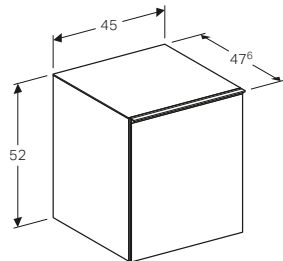

Geberit Acanto 45cm low cabinet with one drawer and internal drawer

W 45 / D 47.6 / H 52cm

Wall mounted, opening via handle, drawer with soft closing mechanism, moisture resistant, delivered pre-assembled.

Art. no.	Product Description	RRP ex VAT
500.618.01.2	White	£586.39
500.618.JK.2	Lava	£586.39
500.618.JL.2	Sand	£586.39
500.618.16.1	Black	£586.39