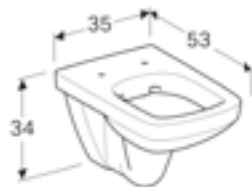

Geberit Selnova Square wall-hung toilet, Rimfree®
W 35 / D 53 / H 34cm
Horizontal outlet, 6/4 litre or 4/2.6 litre.

Art. no.	Product Description	RRP ex VAT
501.458.00.7	White	£177.18