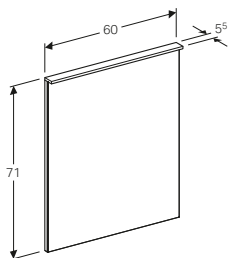

Geberit Xeno² 60cm mirror with functional and ambient lighting

W 60 / D 5.5 / H 71cm

Indirect lighting, heated rear to prevent mirror steaming up, touch sensor switch, dimmable, LED lighting.

Art. no.	Product Description	RRP ex VAT
500.521.00.1	60cm	£630.33