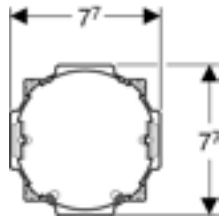

Installation Set

For washbasins taps type 8x and 18x

Art. no.	Product Description	RRP ex VAT
241.631.00.1	IP20, 50-60Hz	£93.07