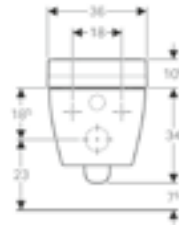

Geberit AquaClean Tuma Classic Floorstanding

W 36 / D 56 / H 43cm
Complete solution.

Art. no. 146.320.11.1
Product Description White alpine

RRP ex VAT
£1,813.18