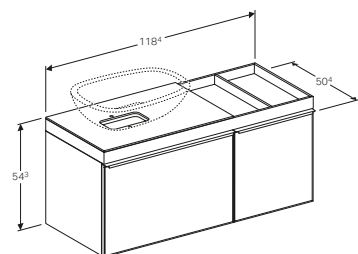

Geberit Citterio 120cm cabinet for lay-on washbasin, with two soft closing mechanism drawers and shelf surface
W 118.4 / D 50.4 / H 54.3cm

Wall mounted, opening via handle, front panel made of glass, can be equipped with feet, cover plate made of glass, frame made of metal, delivered pre-assembled.

Art. no.	Product Description	RRP ex VAT
500.564.JI.1	Taupe, beige oak, right	£1,984.76
500.564.JJ.1	Black, grey-brown oak, right	£1,984.76