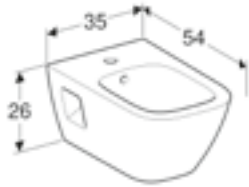

Geberit Selnova Square wall-hung bidet
W 35 / D 54 / H 26cm
Semi shrouded, visible overflow

Art. no.	Product Description	RRP ex VAT
501.547.01.7	White	£196.85