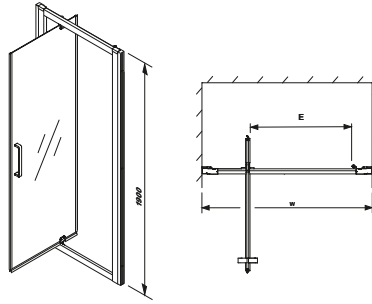

Wall mounting set for generator unit

For wall mounting of generator unit

Art. no.	Product Description	RRP ex VAT
116.451.00.1	Reinforced braided hose	£83.03

GEO DOORS

Geberit GEO Pivot Door

6mm thick, LH or RH