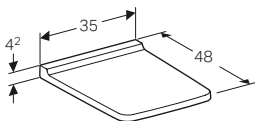

Art. no.	Product Description	RRP ex VAT
500.204.00.1	160cm	£948.76

Geberit Xeno² wall-hung toilet, Rimfree®

W 35 / D 54 / H 28cm

Washdown toilet pan, 6/4 litre or 4/2.6 litre, hidden fastening.

Art. no.	Product Description	RRP ex VAT
500.500.01.1	White	£448.52