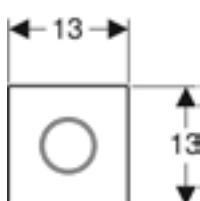

Type 10

For Automatic flush actuation of urinals, IR, die-cast zinc

Art. no.	Product Description	RRP ex VAT
116.035.KH.1	Gloss chrome, with matt chrome design ring	£779.97
116.035.KJ.1	White, with gloss chrome design ring	£779.97
116.035.KK.1	White, with gold design ring	£779.97
116.035.KL.1	White, with matt chrome design ring	£779.97
116.035.KM.1	Black, with gloss chrome design ring	£779.97
116.035.KN.1	Matt chrome, with gloss chrome design ring	£779.97
116.035.SN.1	Brushed Stainless Steel, with polished design ring	£846.20