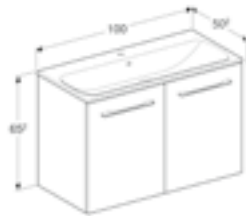

Geberit Selnova Square S 100cm slim basin and two door vanity unit
W 100 / D 50.2 / H 65.2cm

Art. no.	Product Description	RRP ex VAT
501.260.00.1	White	£653.39
501.261.00.1	Lava	£653.39
501.262.00.1	Hickory	£653.39
501.263.00.1	Light hickory	£653.39