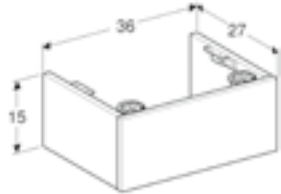

BODY/FRONT

FEET/SKIRTING BOARDS

Light grey, high gloss coated

White, high-gloss coated

Chrome

Geberit Selnova Compact plinth for 40cm handrinse basin unit
W 30.8 / D 18.2 / H 15cm

Art. no.	Product Description	RRP ex VAT
501.586.00.1	Grey	£36.87
501.587.00.1	White	£36.87