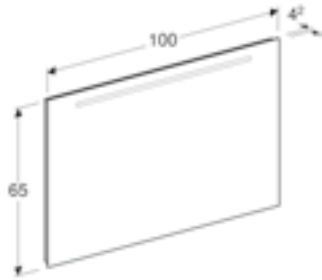

100cm mirror with functional lighting from the top
W 100 / D 4.2 / H 65cm

Mechanical switch, LED lighting.

Art. no.
500.584.00.1

RRP ex VAT
£384.18