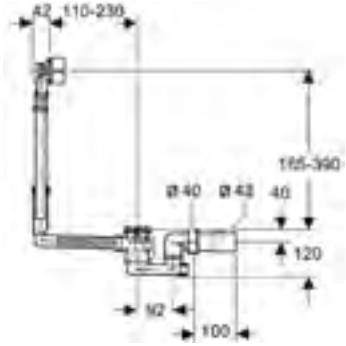

Art. no.	Product Description	RRP ex VAT
150.535.21.1	D 52 / L 23cm	£50.95
150.536.21.1	D 52 / L 70cm	£57.60

Geberit bathtub drain with turn handle actuation and inlet
 With ready-to-fit-set and straight connector:
 gloss chrome-plated.