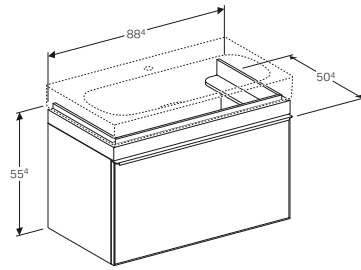

Geberit Citterio cabinet for 90cm washbasin, with one soft closing mechanism drawer

W 88.4 / D 50.4 / H 55.4cm

Wall mounted, opening via handle, can be equipped with feet, front panel made of glass, frame made of metal, delivered pre-assembled.

Art. no.	Product Description	RRP ex VAT
500.559.JI.1	Taupe, beige oak	£983.61
500.559.JJ.1	Black, grey-brown oak	£983.61