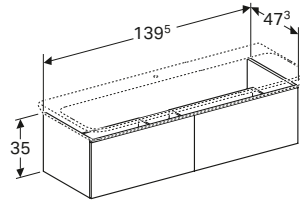

Geberit Xeno² cabinet for 140cm washbasin, with two drawers
W 139.5 / D 47.3 / H 35cm

Wall mounted, opened using push to open mechanism, moisture resistant, LED lighting, delivered pre-assembled.

Art. no.	Product Description	RRP ex VAT
500.347.00.1	White	£1,344.11
500.348.43.1	Scultura grey	£1,344.11
500.348.00.1	Matt grey	£1,344.11