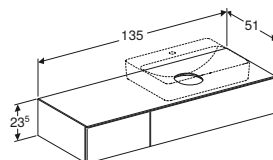

With integrated shelf surface and trap.

Art. no.	Product Description	RRP ex VAT
501.177.00.1	White	£1,539.14
501.178.00.1	Lava	£1,539.14
501.180.00.1	Hickory	£1,539.14