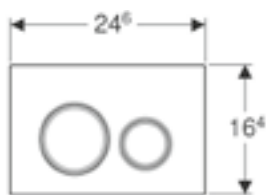

ROUND

Geberit Sigma21
W 24.6 / D 1.3 - 1.4 / H 16.4cm

Art. no.	Product Description	RRP ex VAT
115.884.SI.1	White glass / chrome-plated	£261.63
115.884.SJ.1	Black glass / chrome-plated	£261.63
115.884.TG.1	Sand glass / chrome-plated	£261.63
115.884.00.1	Customisable / chrome-plated	£206.06
115.884.JM.1	Mustang slate / chrome-plated	£346.12
115.884.JV.1	Concrete effect / chrome-plated	£346.12
115.884.JX.1	Black walnut / chrome-plated	£497.99
115.884.JK.1*	Lava / chrome-plated (available from June 2021)	£261.63
115.884.JL.1*	Sand grey / chrome-plated (available from June 2021)	£261.63
115.652.SJ.1	Black / brass / black	£476.77
115.652.00.1	Customisable / brass	£417.71
115.652.SI.1	White / brass / white	£476.77
115.652.JM.1	Mustang slate / brass / mustang slate	£566.57
115.652.JX.1	Black walnut/ brass / black walnut	£732.11
115.652.JV.1	Concrete effect / brass / concrete effect	£566.57
115.650.SJ.1	Black / red gold / black	£476.77
115.650.00.1	Customisable / red gold	£417.71
115.650.SI.1	White / red gold / white	£476.77
115.650.JM.1	Mustang slate / red gold / mustang slate	£566.57
115.650.JX.1	Black walnut / red gold / black walnut	£732.11
115.650.JV.1	Concrete effect / red gold / concrete effect	£566.57
115.651.SI.1	White / black chrome / white	£476.77
115.651.SJ.1	Black / black chrome / black	£476.77
115.651.00.1	Customisable / black chrome	£417.71
115.651.JM.1	Mustang slate / black chrome / mustang slate	£566.57
115.651.JX.1	Black walnut / black chrome / black walnut	£732.11
115.651.JV.1	Concrete effect / black chrome / concrete effect	£566.57

*These match with furniture on pages 88-92

Geberit Omega20
W 21.2 / D 1 / H 14.2cm