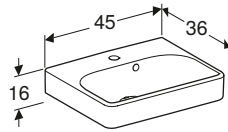

GEBERIT SMYLE SQUARE

Geberit Smyle Square 45cm square handrinse washbasin

W 45 / D 36 / H 16cm

Visible overflow, can be installed with cabinet for handrinse basin.

Art. no.	Product Description	RRP ex VAT
500.222.01.1	Centred tap hole	£118.52