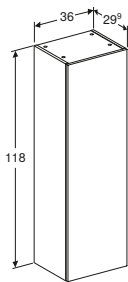

Geberit Smyle Square semi-tall cabinet

W 36 / D 29.9 / H 118cm

Wal mounted, push to open door, moisture resistant, delivered pre-assembled.

Art. no.	Product Description	RRP ex VAT
500.361.00.1	White	£420.07
500.361.JK.1	Lava	£420.07
500.361.JL.1	Sand	£420.07
500.361.JR.1	Hickory	£420.07