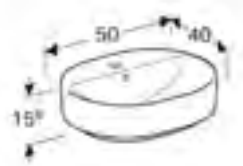

Geberit VariForm elliptic lay-on basin

W 50 / D 40cm

Art. no.	Product Description
500.775.01.2	One tap hole with overflow
500.776.01.2	One tap hole without overflow

RRP ex VAT
£217.44
£217.44