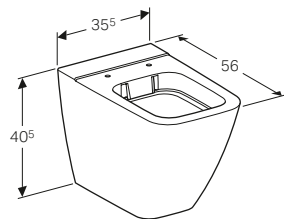

W 35.5 / D 56 / H 40cm

Washdown toilet pan multi directional outlet, hidden fastening.

Art. no.	Product Description	RRP ex VAT
200920000	White	£402.57

Geberit iCon square floor standing toilet, Rimfree®

W 35.5 / D 56 / H 40.5cm