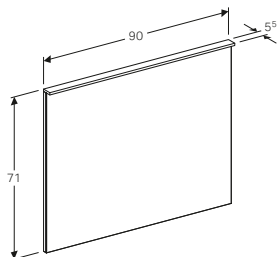

Geberit Xeno² 90cm mirror with functional and ambient lighting

W 90 / D 5.5 / H 71cm

Indirect lighting, heated rear to prevent mirror steaming up, touch sensor switch, dimmable, LED lighting.

Art. no.	Product Description	RRP ex VAT
500.522.00.1	90cm	£712.11