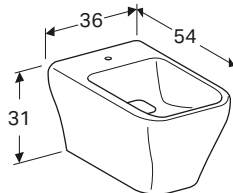

Geberit MyDay wall-hung bidet

W 36 / D 54 / H 31cm

Hidden water supply connection, hidden fastening.

Art. no.
235450600

RRP ex VAT
£393.87