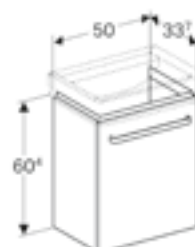

Geberit Selnova Compact unit for 55cm washbasin

W 50 / D 33.7 / H 60.4cm

Art. no.	Product Description	RRP ex VAT
501.614.42.1	Grey	£247.65
501.614.01.1	White	£247.65