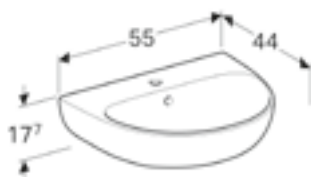

Geberit Selnova 55cm washbasin

W 55 / D 44 / H 17.7cm

Visible overflow.

Art. no.	Product Description	RRP ex VAT
501.060.00.6	One tap hole	£74.14
501.400.00.6	Two tap holes	£74.14