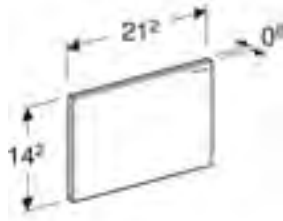

COVER PLATES

Geberit Omega
W 21.2 / D 0.8 / H 14.2cm
Die-cast zinc

Art. no.	Product Description	RRP ex VAT
115.082.00.1	Customised	£141.41
115.082.SI.1	Glass white	£179.98