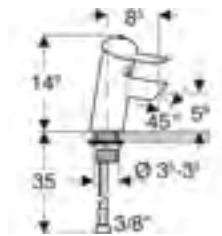

WASHBASIN TAPS

Geberit Bambini Single-lever mixer
D 8.5 / H 14.5 cm
Integrated check valve

Art. no.	Product Description	RRP ex VAT
571600000	Duck design	£379.20