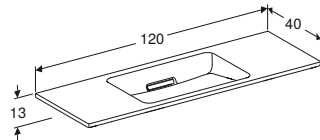

Geberit ONE 120cm floating design washbasin

W 120 / D 40 / H 13cm

Washbasin without overflow. Colour choice available for design line on ceramic cap, can be combined with 130cm mirror cabinet.

Art. no.	Product Description	RRP ex VAT
500.392.01.1	White, gloss chrome	£805.84
500.392.01.2	White, bright brushed chrome	£805.84
500.392.01.3	White, glossy white	£792.42