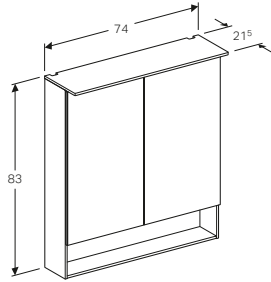

Geberit Acanto 75cm mirror cabinet with functional lighting, two doors

W 74 / D 21.5 / H 83cm

LED lighting, internal lighting, sensor switch, power socket, USB port, mirrored back side, magnification mirror, storage boxes on inside of doors.

Art. no.	Product Description	RRP ex VAT
500.645.00.1	Mystic oak	£973.00