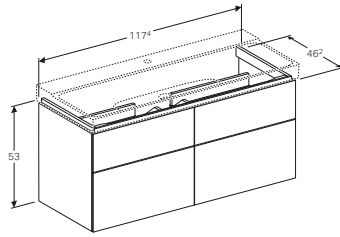

W 117.4 / D 46.2 / H 22cm

Wall mounted, opened using push to open mechanism, moisture resistant, LED lighting, delivered pre-assembled.

Art. no.	Product Description	RRP ex VAT
500.517.01.1	White	£752.58
500.517.43.1	Scultura grey	£752.58
500.517.00.1	Matt grey, siphon cut out right	£752.58