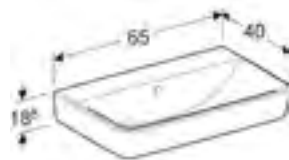

Geberit Selnova Compact 65cm washbasin*
W 65 / D 40 / H 18.5cm
Visible overflow.

Art. no.	Product Description	RRP ex VAT
501.890.00.7	One tap hole	£126.64
501.892.00.7	Two tap holes	£126.64

*Available April 2021, furniture available for this basin, 501.956.01.1 and 501.956.00.1, please ask for more information.