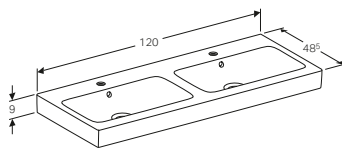

Geberit iCon 120cm double washbasin

W 120 / D 48.5 / H 9cm

Can be installed with a washbasin cabinet, visible overflow.

Art. no.	Product Description	RRP ex VAT
124120000	Right and left tap hole	£633.59