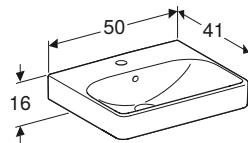

Geberit Smyle Square 50cm square washbasin

W 50 / D 41 / H 16cm

Visible overflow, can be installed with cabinet for basin.

Art. no.	Product Description	RRP ex VAT
500.256.01.1	Centred tap hole	£128.99