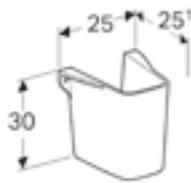

Geberit Selnova Square semi pedestal
W 25 / D 25.1 / H 30cm
For use with 45/50cm washbasins.

Art. no.	Product Description	RRP ex VAT
501.477.00.7	White	£55.10