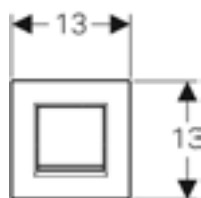

Type 30

For manual flush actuation of urinals, plastic

Art. no.	Product Description	RRP ex VAT
116.017.KH.1	Gloss chrome-plated, matt chrome design stripes	£203.07
116.017.KJ.1	White, gloss chrome design stripes	£203.07
116.017.KK.1	White, gold design stripes	£203.07
116.017.KL.1	White, matt chrome button	£203.07
116.017.KM.1	Black, gloss chrome design stripes	£203.07
116.017.KN.1	Matt chrome-plated, gloss chrome design stripes	£203.07