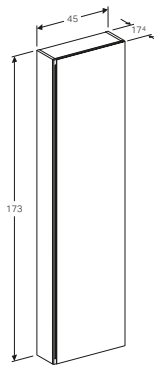

Geberit Acanto 173cm tall cabinet with one door
W 45 / D 17.4 / H 173cm

Wall mounted, opening via handle, door with soft closing mechanism, with two fixed shelves, with five movable shelves, delivered pre-assembled.

Art. no.	Product Description	RRP ex VAT
500.637.01.2	White	£752.46
500.637.JK.2	Lava	£752.46
500.637.JL.2	Sand	£752.46
500.637.16.1	Black	£752.46