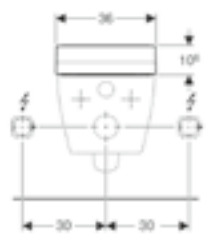

Geberit AquaClean Tuma Classic

W 36 / D 52.3 / H 10.6cm

Enhancement solution.

Art. no.	Product Description	RRP ex VAT
146.078.11.1	White alpine	£1,212.75