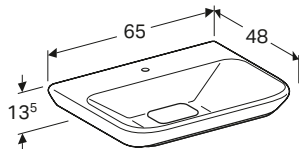

Geberit MyDay 65cm washbasin

W 65 / D 48 / H 13.5cm

Washbasin without overflow, suitable for Clou overflow system or running waste, can be installed with a washbasin cabinet.

Art. no.	RRP ex VAT
125465600	£255.70