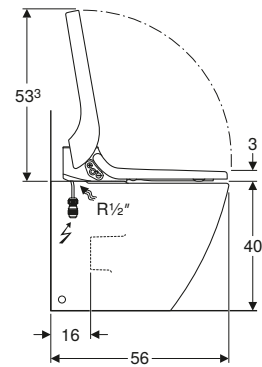

Geberit AquaClean Tuma Comfort Floorstanding

W 36 / D 56 / H 43cm
Complete solution.

Art. no. 146.310.SI.1
146.310.SJ.1
146.310.FW.1
146.310.11.1
Product Description White glass
Black glass
Stainless steel brushed
White alpine

RRP ex VAT
£2,805.68
£2,805.68
£2,831.93
£2,766.83