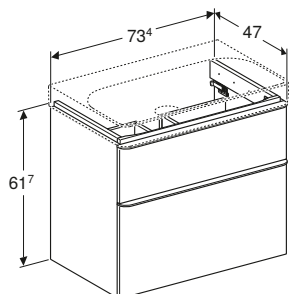

Geberit Smyle Square cabinet for 75cm washbasin, with two soft closing mechanism drawers

W 73.4 / D 47 / H 61.7cm

Wall mounted, integrated handles, moisture resistant, delivered pre-assembled.

Art. no.	Product Description	RRP ex VAT
500.353.00.1	White	£600.82
500.353.JK.1	Lava	£600.82
500.353.JL.1	Sand	£600.82
500.353.JR.1	Hickory	£600.82