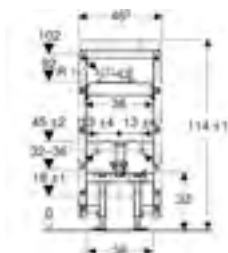

† Available from June 2021

Geberit Monolith Plus sanitary module for wall-hung WC, 114 cm, customer-specific

Art. no.	Product Description	RRP ex VAT
131.188.00.5†	Monolith Plus sanitary module	£1,414.00
131.196.00.1†	Set of cistern lid with side claddings, customer-specific: aluminium brushed	£617.81
131.197.00.1†	Set of cistern lid with side claddings, customer-specific: black chrome / aluminium brushed	£617.81