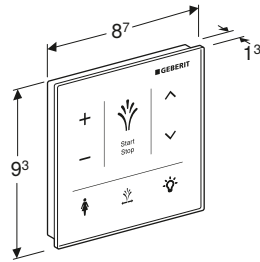

Geberit wall remote for AquaClean Sela

Art. no.	Product Description	RRP ex VAT
147.041.SI.1	White	£361.86
147.041.SJ.1	Black / glass	£361.86