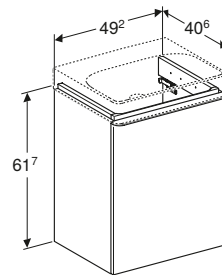

Geberit Smyle Square cabinet for 50cm handrinse basin, with one soft closing mechanism door

W 49.2 / D 40.6 / H 61.7cm

Wall mounted, integrated handle, moisture resistant, delivered pre-assembled.

Art. no.	Product Description	RRP ex VAT
500.363.00.1	White right hand door	£318.24
500.363.JK.1	Lava right hand door	£318.24
500.363.JL.1	Sand right hand door	£318.24
500.363.JR.1	Hickory right hand door	£318.24
500.364.00.1	White left hand door	£318.24
500.364.JK.1	Lava left hand door	£318.24
500.364.JL.1	Sand left hand door	£318.24
500.364.JR.1	Hickory left hand door	£318.24