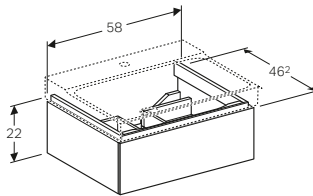

Geberit Xeno² cabinet for 60cm washbasin, with one drawer

W 58 / D 46.2 / H 22cm

Wall mounted, opened using push to open mechanism, moisture resistant, LED lighting, delivered pre-assembled.

Art. no.	Product Description	RRP ex VAT
500.505.01.1	White	£490.57
500.505.43.1	Scultura grey	£490.57
500.505.00.1	Matt grey	£490.57