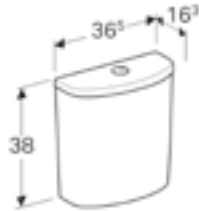

Geberit Selnova exposed cistern, bottom water supply connection
W 36.5 / D 16.3 / H 38cm
Close coupled dual flush 4/2.6 or 6/4 litre

Art. no.	Product Description	RRP ex VAT
501.047.00.6	White	£90.89