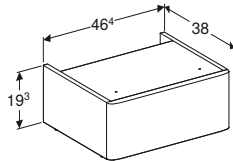

Geberit Selnova Square plinth for 55cm cabinet
W 46.4 / D 38 / H 19.3cm

Art. no.	Product Description	RRP ex VAT
501.584.00.1	White	£36.37
501.954.00.1	Lava	£36.37