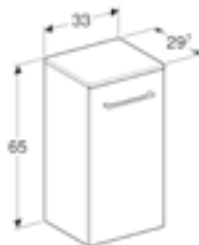

Geberit Selnova Square S Low cabinet with one door
W 33 / D 29.7 / H 65cm

Art. no.	Product Description	RRP ex VAT
501.272.00.1	White	£243.12
501.273.00.1	Lava	£243.12
501.274.00.1	Hickory	£243.12
501.275.00.1	Light hickory	£243.12