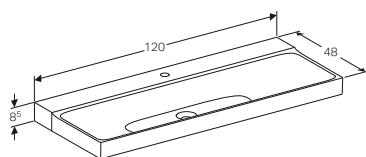

Geberit Xeno² 120cm washbasin

W 120 / D 48 / H 8.5cm

Washbasin without overflow, available with Clou overflow system on centred tap hole only or drain with running waste, can be installed with a washbasin cabinet.

Art. no.	Product Description	RRP ex VAT
500.551.01.1	Centred tap hole	£664.79
500.552.01.1	Without tap hole	£664.79
500.550.01.1	Right hand and left hand tap hole	£664.79