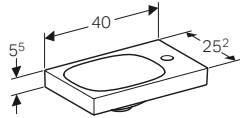

Natural oak, structured foil

Lava, matt coated

All Geberit bathroom furniture ranges are made of moisture resistant material.

GEBERIT ACANTO

Geberit Acanto 40cm handrinse basin

W 40 / D 25.2 / H 5.5cm

Can be installed with a washbasin cabinet, asymmetrical, without overflow.