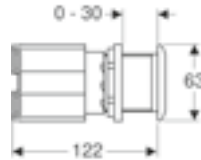

Geberit WC flush control with pneumatic flush actuation
Single flush, with locked nuts.
For furniture

Art. no.	Product Description	RRP ex VAT
115.947.00.1	Stainless steel	£162.72
115.947.21.1	Stainless steel - gloss chrome-plated	£185.67