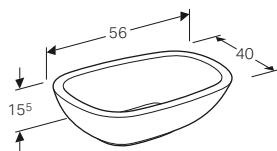

Geberit Citterio 56cm lay-on washbasin

W 56 / D 40 / H 15.5cm

Lay-on washbasin, with ceramic cover cap, asymmetrical, can be installed with a washbasin cabinet.

Art. no.	Product Description	RRP ex VAT
500.542.01.1	Without tap hole, without overflow	£498.94
500.543.01.1	Without tap hole, visible overflow	£498.94