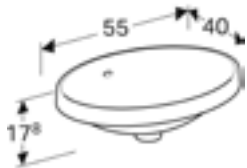

Geberit VariForm oval countertop basin

W 55 / D 40cm

Art. no.	Product Description	RRP ex VAT
500.716.01.2	No tap hole with overflow	£107.05
500.718.01.2	No tap hole without overflow	£107.05