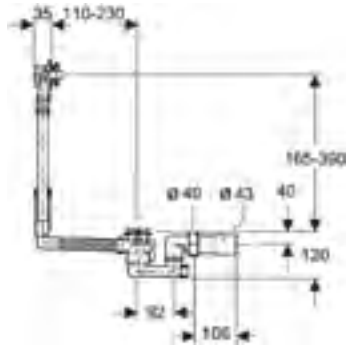

Geberit bathtub drain with turn handle actuation
With ready-to-fit-set and straight connector:
gloss chrome-plated.

Art. no.	Product Description	RRP ex VAT
150.535.21.1	D 52 / L 23cm	£50.95
150.536.21.1	D 52 / L 70cm	£57.60