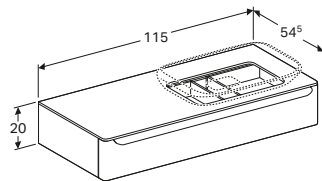

Geberit MyDay 115cm countertop washbasin unit left hand shelf

W 115 / D 54.5 / H 20cm

Wall mounted, opening via handle, moisture resistant, delivered pre-assembled, tap hole in furniture..

Art. no.	Product Description
824160000	White
824161000	Taupe

RRP ex VAT
£934.82
£934.82