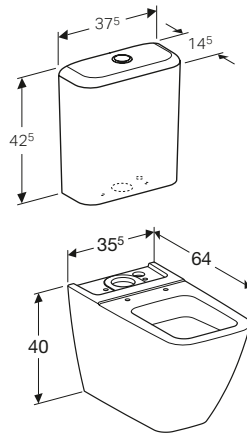

W 35.5 / D 63.5 / H 40cm

Washdown toilet pan, multidirectional outlet, hidden fastening.

Art. no.	Product Description	RRP ex VAT
200930000	White	£376.23

Geberit iCon square exposed cistern, bottom water supply connection