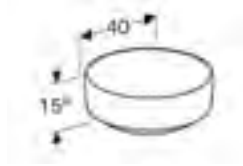

LAY-ON BASINS

Geberit VariForm round lay-on basin

Dia 40cm

Art. no.	Product Description
500.768.01.2	No tap hole without overflow

RRP ex VAT
£200.72