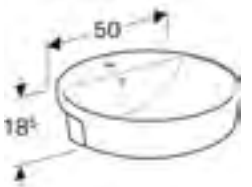

Geberit VariForm round semi-recessed basin

Dia 50cm

Art. no.	Product Description	RRP ex VAT
500.782.01.2	Centred tap hole with overflow	£200.72
500.783.01.2	Left and right tap holes with overflow	£200.72