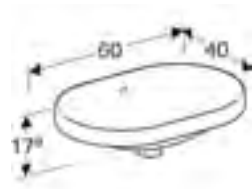

COUNTERTOP BASINS

Geberit VariForm elliptic countertop basin

W 60 / D 40cm

Art. no.	Product Description	RRP ex VAT
500.728.01.2	No tap hole with overflow	£122.35
500.730.01.2	No tap hole without overflow	£122.35