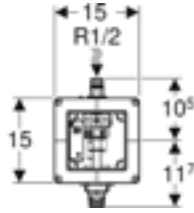

ACCESSORIES

Urinal installation set

For concealed installation in solid construction, for urinal flush controls

Art. no.	Product Description	RRP ex VAT
116.001.00.1	Universal set, no flush pipe	£96.38