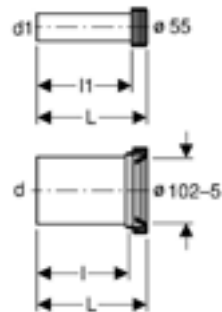

Geberit connection set 300mm in length for wall-hung toilets

Art. no.	RRP ex VAT
152.441.46.1	£45.33

Suitable for the following toilets when fitted with a Geberit frame:

500.510.01.1	Citterio wall-hung toilet Rimfree®
500.500.01.1	Xeno² wall-hung toilet Rimfree®
204000000	iCon wall-hung toilet
204060000	iCon wall-hung toilet Rimfree®
201950000	iCon Square wall-hung toilet Rimfree®
500.200.01.1	Smyle Square wall-hung premium toilet Rimfree®