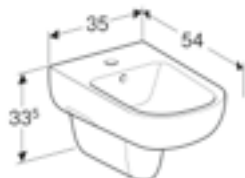

Geberit Smyle wall-mounted bidet

W 35 / D 54 / H 33.5

Hidden water supply connection, visible overflow

Art. no.	Product Description	RRP ex VAT
500.216.01.1	White	£229.01