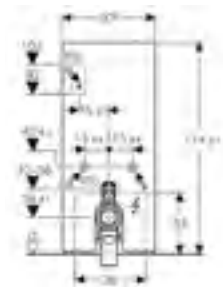

*Discontinued from December 2021
† Available from June 2021

Geberit Monolith Plus
W 50.5 / D 10.6 / H 114cm
Floor standing toilet, height 114cm.

Art. no.	Product Description	RRP ex VAT
131.233.SJ.5*	Black glass / aluminum	£1,928.51
131.233.SQ.5*	Umber glass / aluminum	£1,928.51
131.233.TG.5*	Sand glass / aluminum	£1,928.51
131.233.SI.5	White glass / aluminium	£1,928.51
131.233.JK.5†	Lava glass / black chrome aluminium	£1,928.51
131.233.JL.5†	Sand grey glass / aluminium	£1,928.51
131.233.JV.5†	Stoneware concrete look / aluminium	£2,047.50
131.233.OO.5†	Stoneware slate look / black chrome aluminium	£2,047.50
131.233.SJ.6†	Black glass / black chrome aluminium	£1,928.51