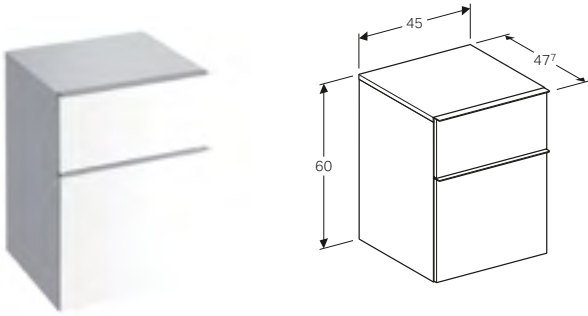

Geberit iCon 45cm side cabinet with two drawers
W 45 / D 47.7 / H 60cm

Wall mounted, opening via handle, drawer with soft closing mechanism, delivered pre-assembled.

Art. no.	Product Description	RRP ex VAT
840045000	White	£546.16
841047000	Natural oak	£546.16
841046000	Lava	£546.16