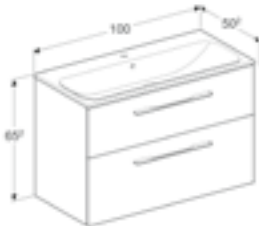

Geberit Selnova Square S 100cm slim basin and two drawer vanity unit

W 100 / D 50.2 / H 65.2cm

Art. no.	Product Description	RRP ex VAT
501.244.00.1	White	£881.31
501.245.00.1	Lava	£881.31
501.246.00.1	Hickory	£881.31
501.247.00.1	Light hickory	£881.31