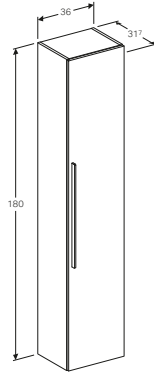

Geberit iCon 180cm tall cabinet with one door
W 36 / D 31.7 / H 180cm

Wall mounted, opening via handle, with one fixed shelf, with four movable shelves, left or right hinge side, delivered pre-assembled.

Art. no.	Product Description	RRP ex VAT
84000000	White	£714.47
841002000	Natural oak	£714.47
841001000	Lava	£714.47