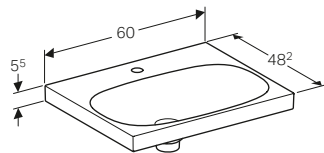

Geberit Acanto 60cm washbasin, with hidden overflow and drain cover

W 60 / D 48.2 / H 5.5cm

Can be installed with a washbasin cabinet, ceramic overflow system.

Art. no.	Product Description	RRP ex VAT
500.629.01.2	Centred tap hole	£231.40

Built in ceramic clou waste requires brassware with lever operated pop up waste.