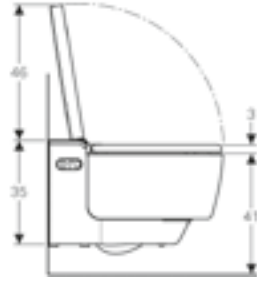

GEBERIT AQUACLEAN

Geberit AquaClean Mera Comfort

W 36 / D 59 / H 38cm

Designer shower toilet that meets the highest standards.