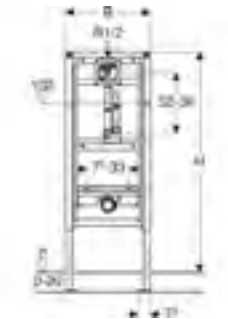

Art. no.	Product Description	RRP ex VAT
111.622.00.1	130 cm, universal, with pipe interrupter	£377.87