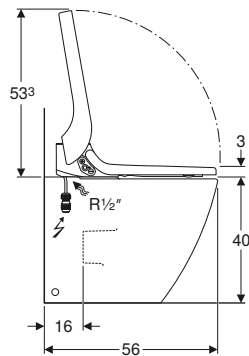

Geberit AquaClean Tuma Classic Floorstanding

W 36 / D 56 / H 43cm
Complete solution.

Art. no. 146.320.11.1
Product Description White alpine

RRP ex VAT
£1,813.18