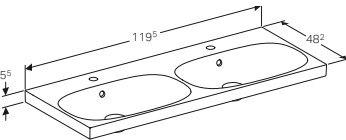

Geberit Acanto 120cm double washbasin

W 119.5 / D 48.2 / H 5.5cm

Can be installed with a washbasin cabinet, visible overflow easy fastening with Geberit washbasin wall fixing EFF1.

Art. no.	Product Description	RRP ex VAT
500.627.01.2	Centred tap hole	£664.23
500.628.01.2	Without tap hole	£664.23