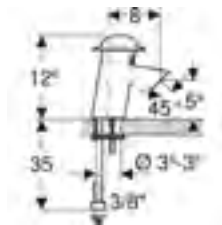

Geberit Bambini Infra-red mixer
D 8.5 / H 14.5 cm
Mains operation, integrated check valve, includes PSU

Art. no.	Product Description	RRP ex VAT
577660000	Duck design	£588.17

Geberit Bambini Tap aerator
Includes wrench, swivelling

Art. no.	Product Description	RRP ex VAT
571410000	5.7l/min	£11.52

Geberit Bambini Mini thermostat
Scalding protection by thermal expansion element according to EN 1111

Art. no.	Product Description	RRP ex VAT
599113000	Brass chrome-plated	£281.85