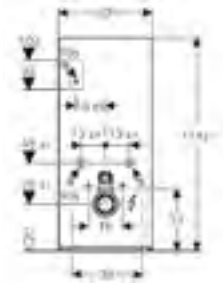

Geberit Monolith Plus
W 48.2 / D 10.6 / H 101cm
Wall-hung toilet, height 101cm.

Art. no.	Product Description	RRP ex VAT
131.221.SJ.5*	Black glass / aluminum	£1,812.79
131.221.SQ.5*	Umber glass / aluminum	£1,812.79
131.221.TG.5*	Sand glass / aluminum	£1,812.79
131.221.SI.5	White glass / aluminium	£1,812.79
131.221.JK.5†	Lava glass / black chrome aluminium	£1,812.79
131.221.JL.5†	Sand grey glass / aluminium	£1,812.79
131.221.JV.5†	Stoneware concrete look / aluminium	£1,931.53
131.221.OO.5†	Stoneware slate look / black chrome aluminium	£1,931.53
131.221.SJ.6†	Black glass / black chrome aluminium	£1,812.79