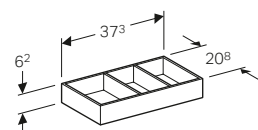

Geberit Xeno² 38cm organising box

W 37.3 / D 20.8 / H 6.2cm

Can be combined with side cabinet with two drawers.

Art. no.	Product Description	RRP ex VAT
500.527.00.1	H-partition	£51.53