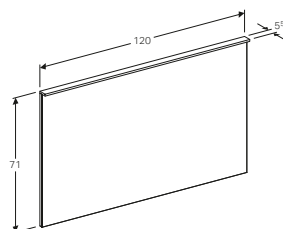

Geberit Xeno² 120cm mirror with functional and ambient lighting

W 120 / D 5.5 / H 71cm

Indirect lighting, heated rear to prevent mirror steaming up, touch sensor switch, dimmable, LED lighting.

Art. no.	Product Description	RRP ex VAT
500.519.00.1	120cm	£735.89