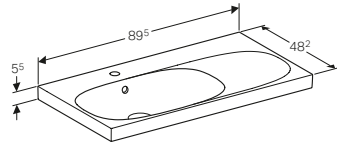

Geberit Acanto 90cm washbasin, with right shelf surface

W 89.5 / D 48.2 / H 5.5cm

Can be installed with a washbasin cabinet, asymmetrical visible overflow, easy fastening with Geberit washbasin wall fixing EFF1.

Art. no.	Product Description	RRP ex VAT
500.625.01.2	Centred tap hole	£518.93
500.626.01.2	Without tap hole	£518.93