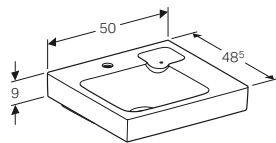

Geberit iCon 50cm handrinse basin with shelf surface and decorative dish
W 50 / D 48.5 / H 9cm

Washbasin with visible overflow, asymmetrical, decorative dish inserted, can be installed with a washbasin cabinet.