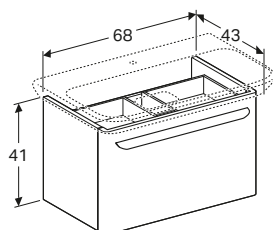

Geberit MyDay 80cm washbasin unit

W 68 / D 43 / H 41cm

Wall mounted, opening via handle, moisture resistant, delivered pre-assembled.

Art. no.	Product Description	RRP ex VAT
Y824080000	White	£916.53
Y824081000	Taupe	£916.53