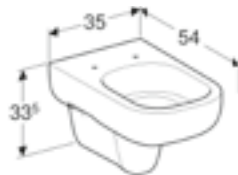

Art. no.	Product Description	RRP ex VAT
500.219.01.1	White	£138.85

Geberit Smyle wall-hung toilet

W 35 / D 54 / H 33.5cm

Washdown toilet pan, 6/4 litre or 4/2.6 litre, with flush rim.

Art. no.	Product Description	RRP ex VAT
500.211.01.1	White	£199.13