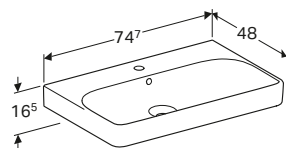

Geberit Smyle Square 75cm square washbasin

W 74.7 / D 48 / H 16.5cm

Visible overflow, can be installed with cabinet for basin.

Art. no.	Product Description	RRP ex VAT
500.249.01.1	Centred tap hole	£221.21