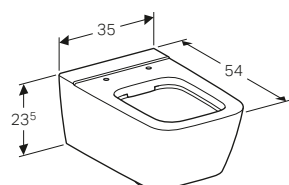

Geberit iCon square wall-hung toilet, Rimfree®

W 35 / D 54 / H 23.5cm

Washdown toilet pan, 6/4 litre or 4/2.6 litre, hidden fastening.

Art. no.	Product Description	RRP ex VAT
201950000	White	£349.80