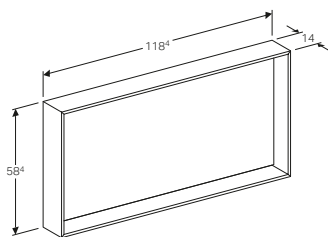

Geberit Citterio 120cm mirror with ambient lighting

W 118.4 / D 14 / H 58.4cm

Mirror surface with LED light strip integrated in frame, light operated by wall switch, frame made of wood.

Art. no.	Product Description	RRP ex VAT
500.570.JI.1	Beige Oak	£857.38
500.570.JJ.1	Grey-brown Oak	£857.38