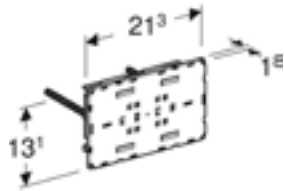

Geberit Sigma surface-even
W21.3 / D 1.8 / H 13.1cm

Art. no.	Product Description
115.696.00.1	Customised

RRP ex VAT
£176.46