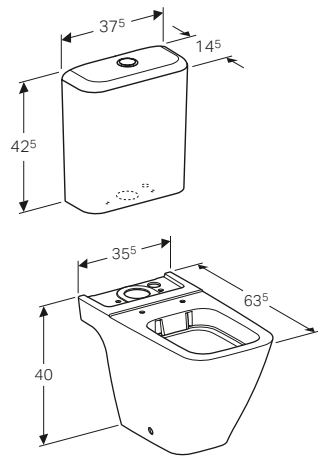

Geberit iCon square exposed cistern, bottom water supply connection

W 37.5 / D 14.5 / H 42.5cm

Close coupled, dual flush, volume 6/4 litre, water supply connection on the bottom.

Art. no.	Product Description	RRP ex VAT
500.409.01.1	White	£227.23

Geberit iCon square floor standing, Rimfree®, toilet for close coupled exposed cistern

W 35.5 / D 63.5 / H 40cm

Washdown toilet pan, multidirectional outlet, hidden fastening.

Art. no.	Product Description	RRP ex VAT
200930000	White	£376.23