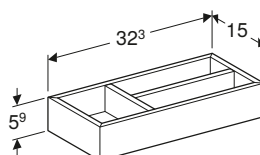

Geberit Smyle Square square drawer insert low

W 32.3 / D 15 / H 5.9cm

T-partition suitable for Smyle units

Art. no.	RRP ex VAT
500.678.00.1	£33.11