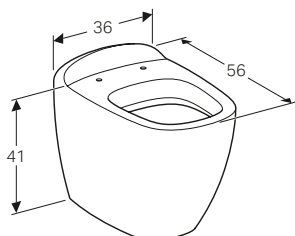

Geberit Citterio floor standing toilet, back-to-wall, Rimfree®

W 36 / D 56 / H 41cm

Washdown toilet pan, 6/4 litre, with flush rim, horizontal or vertical outlet, hidden fastening.

Art. no.	Product Description	RRP ex VAT
500.512.01.1	White	£553.47