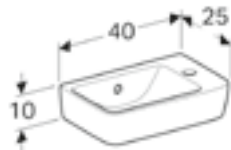

Geberit Selnova Compact 40cm handrinse washbasin
W 40 / D 25 / H 10cm
Visible overflow.

Art. no.	Product Description	RRP ex VAT
501.517.00.7	Right tap hole	£67.79
501.518.00.7	Left tap hole	£67.79