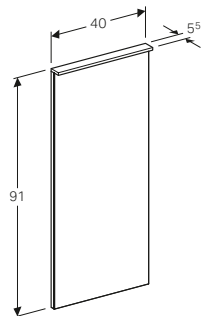

Geberit Xeno² 40cm mirror with functional lighting

W 40 / D 5.5 / H 91cm

Heated rear to prevent mirror steaming up, touch sensor switch, dimmable, LED lighting.

Art. no.	Product Description	RRP ex VAT
500.520.00.1	40cm	£581.10