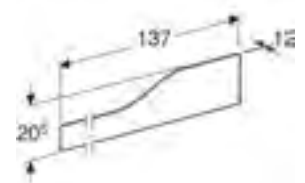

WASHING TROUGH ACCESSORIES

Geberit Bambini front decorative cover

W 88 / D 1.2 / H 10.5cm

For Geberit play and washspaces (two tap hole)

Art. no.	Product Description	RRP ex VAT
430210016	White Alpine, Solid Surface	£244.08
430210226	Varicor blue no.226, Solid Surface	£244.08
430210227	Varicor red no.227, Solid Surface	£244.08
430210229	Varicor green no.229, Solid Surface	£244.08
430210301	Varicor orange no.301, Solid Surface	£244.08
430210304	Varicor yellow no.304, Solid Surface	£244.08