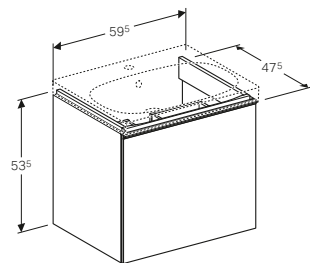

Geberit Acanto cabinet for 60cm washbasin, with one drawer and internal drawer

W 59.5 / D 47.5 / H 53.5cm

Wall mounted, opening via handle, drawer with soft closing mechanism, moisture resistant, delivered pre-assembled.

Art. no.	Product Description	RRP ex VAT
500.609.01.2	White	£638.30
500.609.JK.2	Lava	£638.30
500.609.JL.2	Sand	£638.30
500.609.16.1	Black	£638.30