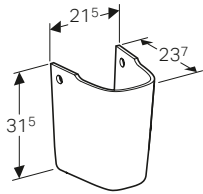

W 32.3 / D 15 / H 5.9cm

T-partition suitable for Smyle units

Art. no.	RRP ex VAT
500.678.00.1	£33.11

Geberit Smyle Square half pedestal for square handrinse basins
W 21.5 / D 23.7 / H 31.5cm

Easy fastening with Geberit fastening set Kerafix.