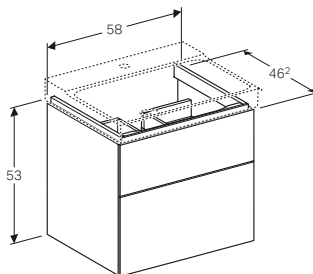

Geberit Xeno² cabinet for 60cm washbasin, with two drawers

W 58 / D 46.2 / H 53cm

Wall mounted, opened using push to open mechanism, moisture resistant, LED lighting, delivered pre-assembled.

Art. no.	Product Description	RRP ex VAT
500.506.01.1	White	£695.43
500.506.43.1	Scultura grey	£695.43
500.506.00.1	Matt grey	£695.43