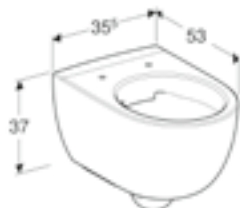

Geberit Selnova wall-hung toilet, Rimfree®
W 35.5 / D 53 / H 37cm
Raised seat height shrouded, suitable for top fix hinges only.

Art. no.	Product Description	RRP ex VAT
500.694.01.7	White	£444.17