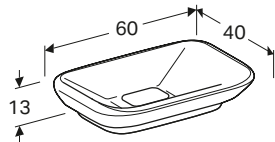

Geberit MyDay 60cm countertop washbasin

W 40 / D 28 / H 10.5cm

Washbasin without overflow, suitable for a running waste, can only be installed with washbasin cabinet for lay-on basin.

Art. no.
245460600

RRP ex VAT
£276.26