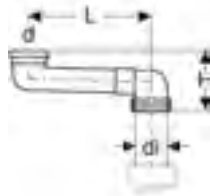

Geberit WC S-Bend

DN: 90. D:90mm. di, ø 100-105.6mm L 14.5-34.5 H 16.7cm

Art. no.	Product Description	RRP ex VAT
388.350.29.1	PVC S-bend: d=90mm, di=100-105.6mm, grey	£50.98