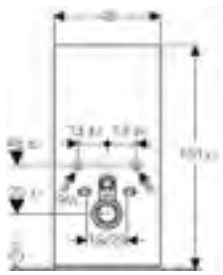

*Discontinued from December 2021
† Available from June 2021

Geberit Monolith
W 48.2 / D 10.6 / H 101cm
Wall-hung toilet, height 101cm.

Art. no.	Product Description	RRP ex VAT
131.021.SJ.5*	Black glass / aluminum	£1,022.61
131.021.SQ.5*	Umber glass / aluminum	£1,022.61
131.021.TG.5*	Sand glass / aluminum	£1,022.61
131.021.SI.5	White glass / aluminium	£1,022.61
131.021.SL.5	Mint glass / aluminium	£964.45
131.021.SJ.6†	Black glass / black chrome aluminium	£1,022.61
131.021.JK.5†	Lava glass / black chrome aluminium	£1,022.61
131.021.JL.5†	Sand grey glass / aluminium	£1,022.61
131.021.JV.5†	Stoneware concrete look / aluminium	£1,149.51
131.021.OO.5†	Stoneware slate look / black chrome aluminium	£1,149.51