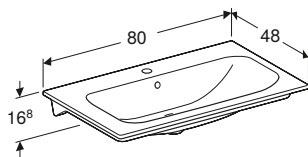

W 58.8 / D 47.3 / H 58.5cm

Wall mounted, handleless design, with concealed internal drawer. Delivered pre assembled.

Art. no.	Product Description	RRP ex VAT
869560000	White	£478.92
869561000	Lava	£478.92
869562000	Elm	£478.92
869563000	Oak	£478.92