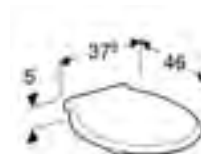

Geberit Selnova Comfort toilet seat, barrier-free

W 37.5 / D 46 / H 5
Bottom fix.

Art. no.	Product Description	RRP ex VAT
500.133.00.1	White	£118.99
500.133.00.2	Carmine red	£125.24