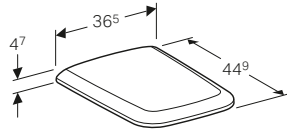

W 35 / D 54 / H 23.5cm

Washdown toilet pan, 6/4 litre or 4/2.6 litre, hidden fastening.

Art. no.	Product Description	RRP ex VAT
201950000	White	£349.80

Geberit iCon square toilet seat

W 36.5 / D 44.9 / H 4.7cm