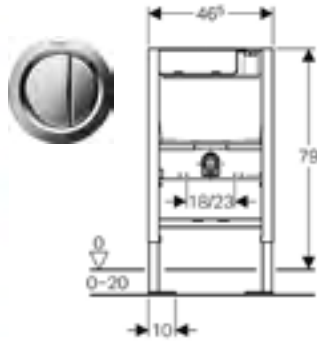

Geberit Duofix toilet frame for wall-hung toilet, 79cm, with low-height furniture cistern

Art. no.	Product Description	RRP ex VAT
111.206.21.2	Duofix element for wall-hung WC, 79 cm, with low-height furniture cistern, remote flush actuation type 01, gloss chrome plated	£386.77
111.207.00.2	Duofix element for wall-hung WC, 79 cm, with low-height furniture cistern	£346.83