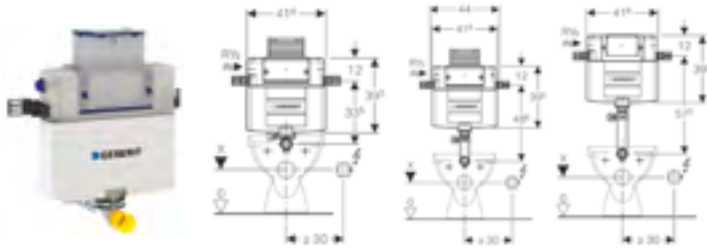

Geberit Omega concealed cistern 12cm, 6/3 litres

Art. no.	Product Description	RRP ex VAT
109.041.00.1	Installation height 82cm	£236.06
109.051.00.1	Installation height 98cm	£236.06
109.061.00.1	Installation height 106cm	£236.06