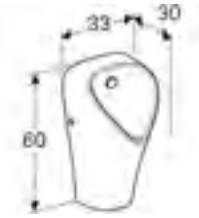

URINALS WITH FLUSH OPERATION

Narva*

Rimless, hidden trap, sprayhead

Art. no.	Product Description	RRP ex VAT
501.655.00.1	White	£360.03

*Available July 2021