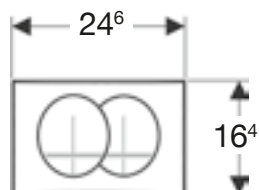

Geberit Delta20

W24.6 x 16.4x 3.1cm
Geberit flush plate Delta20 for dual flush.

Art. no.	Product Description	RRP ex VAT
115.100.11.1	White alpine	£30.96
115.100.21.1	Gloss chrome-plated	£45.06
115.100.46.1	Matt chrome-plated	£45.06