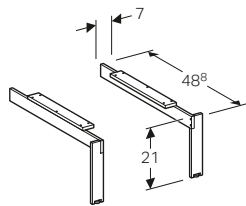

Geberit Citterio 160cm shelf unit with mirror
W 40 / D 50.4 / H 160cm

Delivered pre-assembled.

Art. no.	Product Description	RRP ex VAT
500.569.JI.1	Taupe, beige oak	£993.15
500.569.JJ.1	Black, grey-brown oak	£993.15