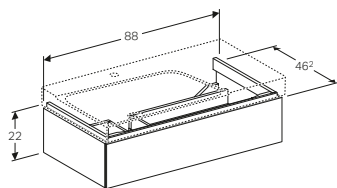

Geberit Xeno² cabinet for 90cm washbasin, with one drawer

W 88 / D 46.2 / H 22cm

Wall mounted, opened using push to open mechanism, moisture resistant, LED lighting, delivered pre-assembled.

Art. no.	Product Description	RRP ex VAT
500.513.01.1	White, siphon cut out left	£596.97
500.513.43.1	Scultura grey, siphon cut out left	£596.97
500.513.00.1	Matt grey, siphon cut out left	£596.97