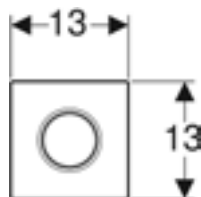

URINAL FLUSH CONTROLS, PNEUMATIC OPERATION

Type 01

For manual flush actuation of urinals, plastic

Art. no.	Product Description	RRP ex VAT
116.011.11.5	White alpine	£182.44
116.011.21.5	Gloss chrome-plated	£182.44
116.011.46.5	Matt chrome-plated	£182.44