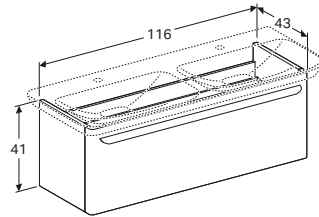

Geberit MyDay 116cm double washbasin unit

W 116 / D 43 / H 41cm

Wall mounted, opening via handle, moisture resistant, delivered pre-assembled.

Art. no.	Product Description
824130000	White
824131000	Taupe

RRP ex VAT
£1,117.34
£1,117.34