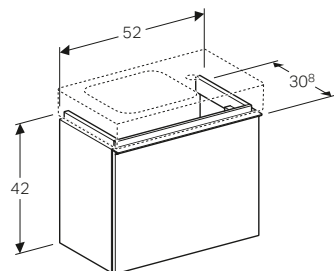

Cabinet for 53cm handrinse basin, with one drawer

W 52 / D 30.8 / H 42cm

Wall mounted, opening via handle, drawer with soft closing mechanism, delivered pre-assembled.

Art. no.	Product Description	RRP ex VAT
840052000	White	£443.73
841054000	Natural oak	£443.73
841053000	Lava	£443.73