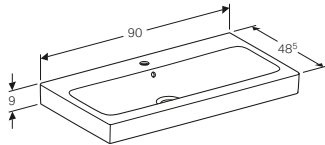

Geberit iCon 90cm washbasin
W 90 / D 48.5 / H 9cm

Washbasin with visible overflow, can be installed with a washbasin cabinet.

Art. no.	Product Description	RRP ex VAT
124090000	Centred tap hole	£400.64
124093000	Without tap hole	£400.64