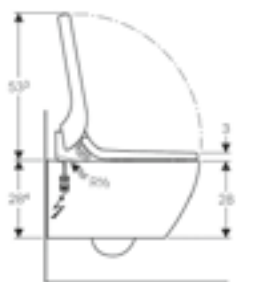

Geberit AquaClean Tuma Comfort

W 36 / D 55.3 / H 44.6cm

Complete wall-hung solution.