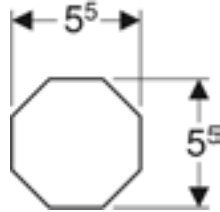

ACCESSORIES FOR WASHBASIN TAPS

Tap type 60 power supply unit

Concealed, for up to 6 taps

Art. no.	Product Description	RRP ex VAT
241.692.00.1	IP20, 50Hz	£127.21