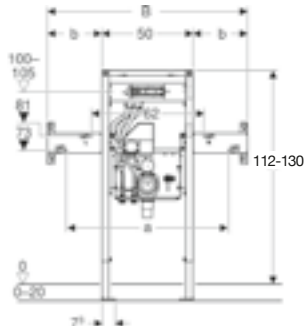

Duofix element for Geberit ONE washbasin and Geberit ONE wall mounted tap, part height

With concealed turn trap, with concealed Clou.

Art. no.	Product Description	RRP ex VAT
111.091.00.1	For 75cm washbasin, 80cm wide	£515.45
111.092.00.1	For 90cm washbasin, 95cm wide	£534.45
111.093.00.1	For 105cm washbasin, 110cm wide	£553.42
111.094.00.1	For 120cm washbasin, 125cm wide	£572.43