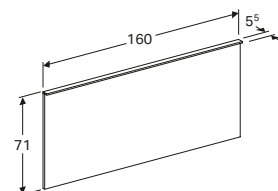

Geberit Xeno² 160cm mirror with functional and ambient lighting

W 160 / D 5.5 / H 71cm

Indirect lighting, heated rear to prevent mirror steaming up, touch sensor switch, dimmable, LED lighting.

Art. no.	Product Description	RRP ex VAT
500.204.00.1	160cm	£948.76