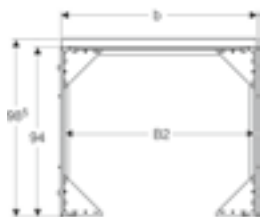

Art. no.	Product Description	RRP ex VAT
116.460.21.1	Round Design	£608.78
116.461.21.1	Square Design	£608.78

Geberit ONE duofix installation box for mirror cabinet

D 14 / H 98.5cm

This part integrated with basin frames of the same width