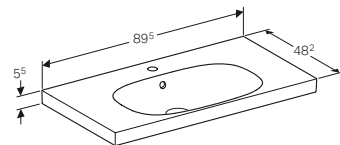

Geberit Acanto 90cm washbasin, with shelf surface

W 89.5 / D 48.2 / H 5.5cm

Can be installed with a washbasin cabinet, visible overflow, easy fastening with Geberit washbasin wall fixing EFF1.

Art. no.	Product Description	RRP ex VAT
500.623.01.2	Centred tap hole	£428.12
500.624.01.2	Without tap hole	£428.12