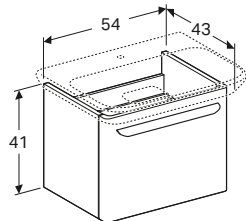

Geberit MyDay 65cm washbasin unit

W 54 / D 43 / H 41cm

Wall mounted, opening via handle, moisture resistant, delivered pre-assembled.

Art. no.	Product Description	RRP ex VAT
Y824065000	White	£727.91
824066000	Taupe	£727.91