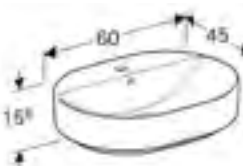

RRP ex VAT
£224.14

Geberit VariForm elliptic lay-on basin

W 50 / D 40cm

Art. no.	Product Description
500.775.01.2	One tap hole with overflow
500.776.01.2	One tap hole without overflow

RRP ex VAT
£217.44
£217.44