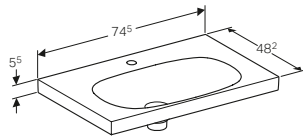

Geberit Acanto 75cm washbasin, with hidden overflow, shelf surface and drain cover

W 74.5 / D 48.2 / H 5.5cm

Can be installed with a washbasin cabinet, ceramic overflow system.

Art. no.	Product Description	RRP ex VAT
500.630.01.2	Centred tap hole	£326.94

Built in ceramic clou waste requires brassware with lever operated pop up waste.