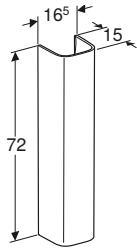

Geberit Smyle Square full pedestal for 45cm and 60cm basins
W 16.5 / D 15 / H 72cm

Easy fastening with Geberit fastening set Kerafix.

Art. no.	Product Description	RRP ex VAT
500.342.01.1	White	£83.02