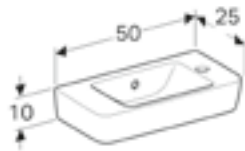

GEBERIT SELNOVA COMPACT

Geberit Selnova Compact 50cm washbasin

W 50 / D 25 / H 10cm
Visible overflow.

Art. no.	Product Description	RRP ex VAT
501.507.00.7	One tap hole	£93.36