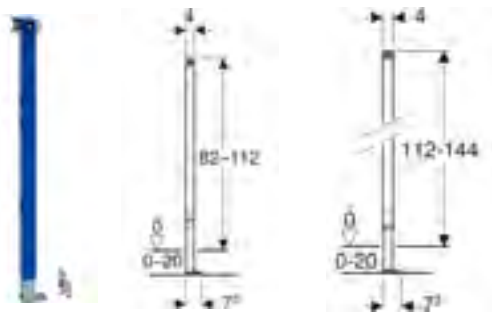

Geberit Duofix Panellings

Art. no.	Product Description	RRP ex VAT
111.830.00.1	Duofix stud, part-height, 82-112 cm	£70.94
111.834.00.1	Duofix stud, part-height, 112-144 cm	£66.50

Geberit panel screw

Art. no.	Product Description	RRP ex VAT
461.030.00.1	Self-tapping screw	£0.07