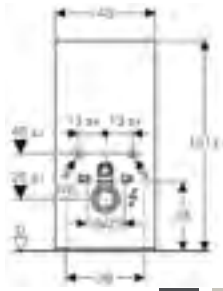

GEBERIT MONOLITH

*Discontinued from December 2021
† Available from June 2021

Geberit Monolith Plus
W 48.2 / D 10.6 / H 101cm
Wall-hung toilet, height 101cm.

Art. no.	Product Description	RRP ex VAT
131.221.SJ.5*	Black glass / aluminum	£1,812.79
131.221.SQ.5*	Umber glass / aluminum	£1,812.79
131.221.TG.5*	Sand glass / aluminum	£1,812.79
131.221.SI.5	White glass / aluminium	£1,812.79
131.221.JK.5†	Lava glass / black chrome aluminium	£1,812.79
131.221.JL.5†	Sand grey glass / aluminium	£1,812.79
131.221.JV.5†	Stoneware concrete look / aluminium	£1,931.53
131.221.OO.5†	Stoneware slate look / black chrome aluminium	£1,931.53
131.221.SJ.6†	Black glass / black chrome aluminium	£1,812.79