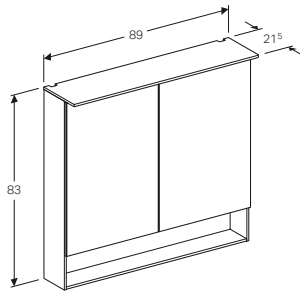

Geberit Acanto 90cm mirror cabinet with functional lighting, two doors

W 89 / D 21.5 / H 83cm

LED lighting, internal lighting, sensor switch, power socket, USB port, mirrored back side, magnification mirror, storage boxes on inside of doors.

Art. no.	Product Description	RRP ex VAT
500.646.00.1	Mystic oak	£1,063.82