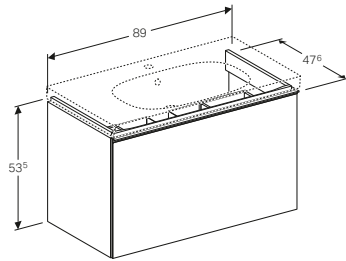

Geberit Acanto cabinet for 90cm washbasin, with one drawer and internal drawer

W 89 / D 47.6 / H 53.5cm

Wall mounted, opening via handle, drawer with soft closing mechanism, moisture resistant, delivered pre-assembled.

Art. no.	Product Description	RRP ex VAT
500.612.01.2	White	£799.16
500.612.JK.2	Lava	£799.16
500.612.JL.2	Sand	£799.16
500.612.16.1	Black	£799.16