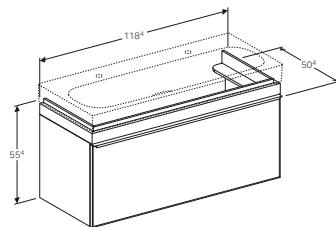

Geberit Citterio cabinet for 120cm washbasin, with one soft closing mechanism drawer

W 118.4 / D 50.4 / H 55.4cm

Wall mounted, opening via handle, can be equipped with feet, front panel made of glass, frame made of metal, delivered pre-assembled.

Art. no.	Product Description	RRP ex VAT
500.566.JI.1	Taupe, beige oak	£1,119.39
500.566.JJ.1	Black, grey-brown oak	£1,119.39