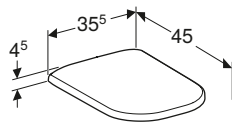

Geberit Smyle square toilet seat

W 35.5 / D 45 / H 4.5cm

Hinges made of metal.

Art. no.	Product Description	RRP ex VAT
500.234.01.1	White	£83.72
500.233.01.1	White, soft closing	£128.70
500.980.01.1	White, soft closing, quick release	£131.04