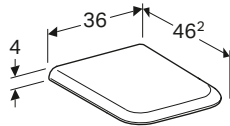

Geberit MyDay wall-hung toilet Rimfree®

W 36 / D 54 / H 37.5cm

Washdown toilet pan 6/4 litre, hidden fastening.

Art. no.
201460600

RRP ex VAT
£436.29

Geberit MyDay soft close seat & cover

W 36 / D 54 / H 37.5cm