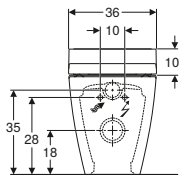

Geberit Mera Care

W 40 x D75.5 x 97cm
Complete solution.

Art. no. 146.242.11.1*
Product Description Floor-standing WC: white alpine, high-pressure laminate white

RRP ex VAT
£3,835.65

*This product is only available via the Geberit Care Team. Please contact us for more information.