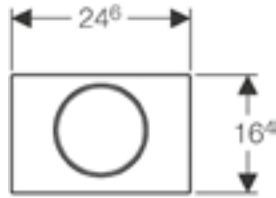

Geberit Sigma10

W 24.6 / D 1.4 / H 16.4cm

Art. no.	Product Description	RRP ex VAT
115.758.KJ.5	White / gloss chrome / white	£78.06
115.758.KK.5	White / gold-plated / white	£96.50
115.758.KL.5	White / matt chrome / matt chrome	£96.50
115.758.KH.5	Gloss chrome / matt chrome / gloss chrome	£106.19
115.758.KN.5	Matt chrome / gloss chrome / matt chrome	£106.19
115.758.KM.5	Black / gloss chrome / black	£96.50
115.758.SN.5	Easy-to-clean coating / stainless steel brushed / polished / brushed	£158.35
115.758.JT.5	Easy-to-clean coating / matt white / gloss chrome / matt white	£159.86
115.758.14.5	Easy-to-clean coating / matt black / gloss chrome / matt black	£159.86
115.787.SN.5	Easy-to-clean coating & anti vandal stainless steel brushes / polished / brushed	£199.67
115.758.JQ.5	Easy-to-clean coating / matt chrome / gloss chrome plated	£106.18

Mains powered.

Art. no.	Product Description	RRP ex VAT
115.867.SN.5	For pull-down rail, radio, brushed, polished	£622.90

Battery powered.

Art. no.	Product Description	RRP ex VAT
115.869.SN.5	For pull-down rail, radio: brushed, polished	£622.90