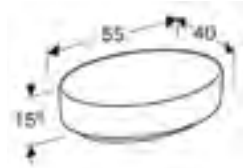

Geberit VariForm oval lay-on basin

W 55 / D 40cm

Art. no.	Product Description
500.771.01.2	No tap hole without overflow

RRP ex VAT
£217.44