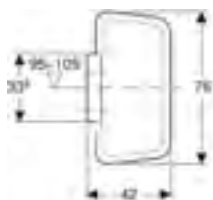

URINAL DIVIDERS

Urinal division

For mounting on solid walls or drywalls, plastic

Art. no.	Product Description	RRP ex VAT
115.202.11.1	White alpine	£365.54