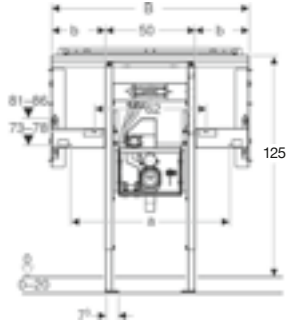

GEBERIT ONE FRAMES

Duofix element for Geberit ONE washbasin and Geberit ONE wall mounted tap, room height

With concealed turn trap, with concealed Clou .

Art. no.	Product Description	RRP ex VAT
111.071.00.1	For 75cm washbasin, 80cm wide	£596.83
111.072.00.1	For 90cm washbasin, 95cm wide	£615.84
111.073.00.1	For 105cm washbasin, 110cm wide	£634.81
111.074.00.1	For 120cm washbasin, 125cm wide	£653.81