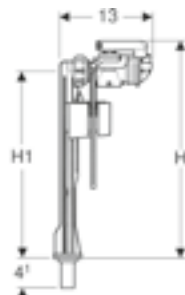

Geberit fill valve type 380AG

Bottom water supply connection

Art. no.	Product Description	RRP ex VAT
281.221.00.1	1/2", nipple made of plastic	£22.05
281.222.00.1	1/2", nipple made of plastic	£22.05