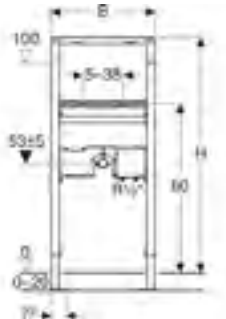

Art. no.	Product Description	RRP ex VAT
111.554.00.1	Concealed function box	£297.28