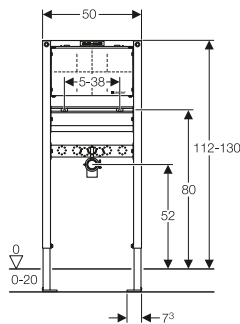

WASHBASIN FRAMES

Geberit Duofix frame for washbasin, 112 - 130cm, Wall mounted tap, concealed

Art. no.	Product Description	RRP ex VAT
111.493.00.1	With PreWall brackets, backplate elbows and chrome isolating valves	£198.10