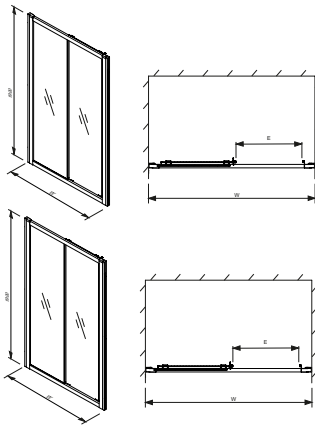

Geberit GEO Sliding Door

6mm thick, LH or RH

Art. no.	Product Description	RRP ex VAT
560.133.00.2	1000mm Sliding Door, E=382mm	£345.99
560.143.00.2	1100mm Sliding Door, E=432mm	£364.54
560.153.00.2	1200mm Sliding Door, E=482mm	£383.02
560.163.00.2	1400mm Sliding Door, E=582mm	£401.53
560.173.00.2	1500mm Sliding Door, E=630mm	£426.20
560.183.00.2	1600mm Sliding Door, E=683mm	£450.90
560.193.00.2	1700mm Sliding Door, E=733mm	£475.57

Geberit GEO Sliding Door

8mm thick, LH or RH

Art. no.	Product Description	RRP ex VAT
560.154.00.2	1200mm Sliding Door, E=482mm	£558.26
560.164.00.2	1400mm Sliding Door, E=582mm	£567.77
560.174.00.2	1500mm Sliding Door, E=630mm	£577.16