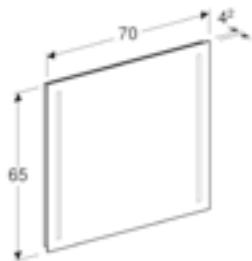

70cm mirror with functional side lighting

W 70 / D 4.2 / H 65cm

Mechanical switch, LED lighting.

Art. no.
500.587.00.1

RRP ex VAT
£322.29