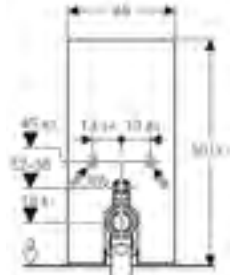

COLOURS GEBERIT MONOLITH

White Mint Sand Umber Black Sand Grey† Lava†

† Matching furniture and flush plates also available.

GEBERIT MONOLITH

*Discontinued from December 2021
† Available from June 2021

Geberit Monolith