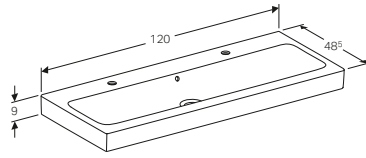

Geberit iCon 120cm washbasin

W 120 / D 48.5 / H 9cm

Washbasin with visible overflow, can be installed with a washbasin cabinet.

Art. no.	Product Description	RRP ex VAT
124025000	Without tap hole	£510.33
124020000	Right and left tap hole	£510.33