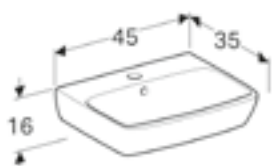

Geberit Selnova Square 45cm handrinse washbasin
W 45 / D 35 / H 16cm
Visible overflow.

Art. no.	Product Description	RRP ex VAT
501.473.00.6	One tap hole	£62.31
501.474.00.7	Two tap holes	£62.31