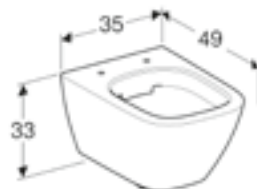

Geberit Smyle Square wall-hung toilet Rimfree®, short projection
W 35 / D 49 / H 33 cm

Wall-hung fully shrouded, short projection toilet pan, 6/4 litre, hidden fastening.

Art. no.	Product Description	RRP ex VAT
500.379.01.1	White	£306.76