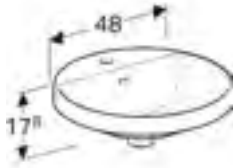

Geberit VariForm round countertop basin

Dia 48cm

Art. no.	Product Description	RRP ex VAT
500.704.01.2	Centred tap hole with overflow	£91.76
500.706.01.2	Centred tap hole without overflow	£91.76