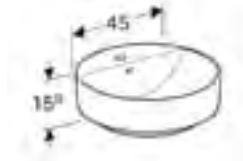

LAY-ON BASINS

Geberit VariForm round lay-on basin

Dia 40cm

Art. no.	Product Description
500.768.01.2	No tap hole without overflow

RRP ex VAT
£200.72

Geberit VariForm round lay-on basin

Dia 45cm

Art. no.	Product Description
500.769.01.2	One tap hole with overflow
500.770.01.2	One tap hole without overflow