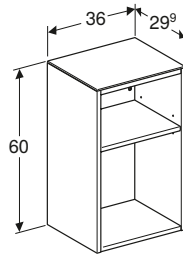

Geberit Smyle Square low cabinet short projection, with open shelves

W 36 / D 29.9 / H 60cm

Art. no.	Product Description	RRP ex VAT
500.358.00.1	White	£224.04
500.358.JK.1	Lava	£224.04
500.358.JL.1	Sand	£224.04
500.358.JR.1	Hickory	£224.04