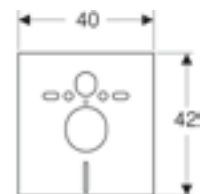

Geberit Duofix Sound Installation Sets

Art. no.
156.050.00.1

Product Description
Sound insulation set for wall-hung WC

RRP ex VAT
£18.43