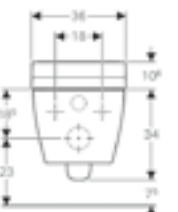

Art. no.	Product Description	RRP ex VAT
146.290.11.1	White alpine	£2,560.30
146.290.SI.1	White glass	£2,599.71
146.290.SJ.1	Black glass	£2,599.71
146.290.FW.1	Stainless steel brushed	£2,625.96