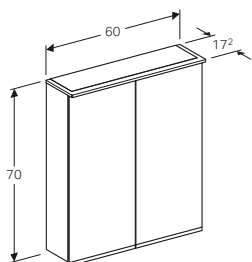

OPTION PLUS MIRROR CABINETS

Option plus 60cm mirror cabinet with functional and ambient lighting, two doors

W 60 / D 17.2 / H 70cm

LED lighting, indirect lighting, touch sensor switch for the upper light, touch sensor switch for the bottom light, power socket, USB port, mirrored body, mirrored back side, doors mirrored on both sides, movable shelves. The Option Plus mirror cabinets also include a magnetic accessory holder.

Art. no.
500.595.P5.1

RRP ex VAT
£770.60