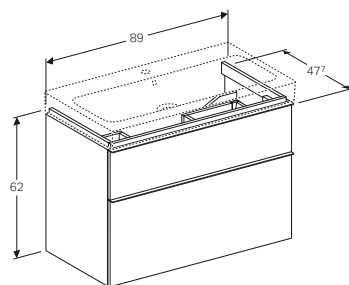

Geberit iCon cabinet for 90cm washbasin, with two drawers
W 89 / D 47.7 / H 62cm

Wall mounted, handle included, drawer with soft closing mechanism, delivered pre-assembled.

Art. no.	Product Description	RRP ex VAT
840390000	White	£751.00
841392000	Natural oak	£751.00
841391000	Lava	£751.00