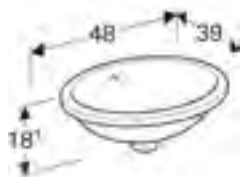

Geberit VariForm oval under-countertop basin

W 48 / D 42cm

Art. no.	Product Description	RRP ex VAT
500.748.01.2	No tap hole with overflow	£107.05
500.750.01.2	No tap hole without overflow	£107.05