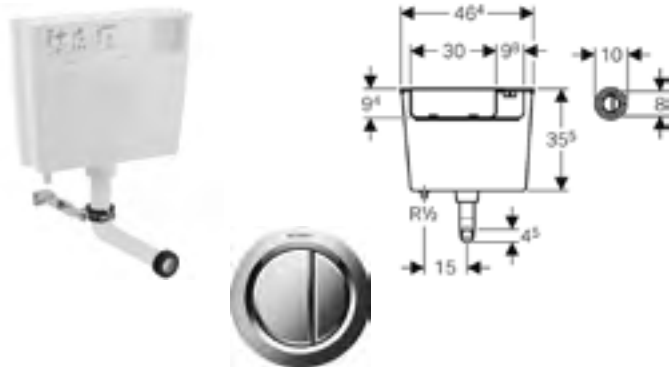

Geberit Kappa concealed cistern 15cm, 6/3 litres

Art. no.	Product Description	RRP ex VAT
109.205.00.1	Installation height 82cm	£157.56

Geberit Delta concealed cistern 12cm, 6/3 litres

Art. no.	Product Description	RRP ex VAT
109.103.21.1	With Delta21 flush plate gloss chrome plated	£176.72
109.104.21.1	With Delta50 flush plate gloss chrome plated	£176.72
109.105.00.1	Without flush plate	£121.55

GEBERIT CONCEALED CISTERN ACCESSORIES

Geberit low-height furniture cistern, 6/3 litres, pneumatic flush actuation

Art. no.	Product Description	RRP ex VAT
109.724.21.2	Installation height 79cm with Type 01 button, gloss chrome	£133.81
109.721.00.2	Installation height 79cm	£77.84