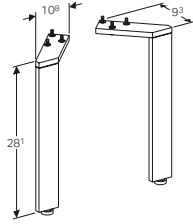

Geberit Acanto set of feet

W 10.8 / D 9.3 / H 28.1cm

Height adjustable.

Art. no.	Product Description	RRP ex VAT
500.658.00.2	Gloss chrome plated	£64.86