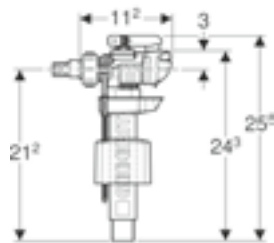

Geberit fill valve type 380AG

Lateral water supply connection

Art. no.	Product Description	RRP ex VAT
244.510.00.1	3/8", nipple made of brass	£25.65