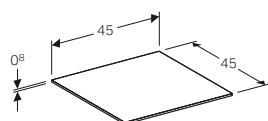

W 45 / D 46.2 / H 51cm

Wall mounted, opened using push to open mechanism, moisture resistant, delivered pre-assembled.

Art. no.	Product Description	RRP ex VAT
500.504.01.1	White	£654.14
500.504.43.1	Scultura grey	£654.14
500.504.00.1	Matt grey	£654.14