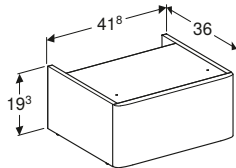

Geberit Selnova Square plinth for 50cm cabinet
W 41.8 / D 36 / H 19.3cm

Art. no.	Product Description	RRP ex VAT
501.583.00.1	White	£34.65
501.953.00.1	Lava	£34.65