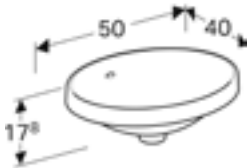

Geberit VariForm oval countertop basin

W 50 / D 40cm

Art. no.	Product Description	RRP ex VAT
500.708.01.2	No tap hole with overflow	£100.94
500.710.01.2	No tap hole without overflow	£100.94