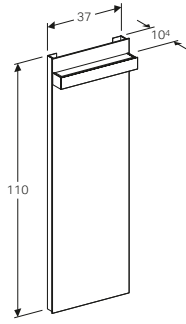

Geberit iCon 37cm mirror with functional lighting
W 37 / D 10.4 / H 110cm

Mechanical switch, adjustable lamp, LED lighting.

Art. no. 840537000 **Product Description** 12 W, 234 lm

RRP ex VAT
£593.01