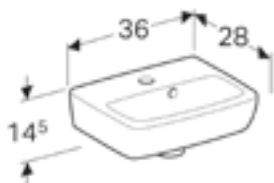

GEBERIT SELNOVA SQUARE

Geberit Selnova Square 36cm handrinse washbasin
W 36 / D 28 / H 14.5
Visible overflow.

Art. no.	Product Description	RRP ex VAT
501.469.00.6	One tap hole	£57.16
501.471.00.7	Two tap holes	£57.16