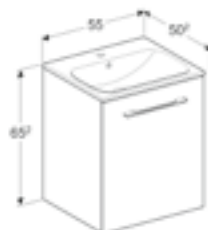

Geberit Selnova Square S 55cm slim basin and one door vanity unit

W 55 / D 50.2 / H 65.2cm

Art. no.	Product Description	RRP ex VAT
501.248.00.1	White	£326.39
501.249.00.1	Lava	£326.39
501.250.00.1	Hickory	£326.39
501.251.00.1	Light hickory	£326.39