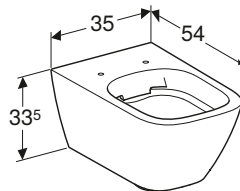

Geberit Smyle Square wall-hung toilet, Rimfree®
W 35 / D 54 / H 33.5cm

Wall-hung fully shrouded toilet pan, 6/4 litre, hidden fastening, Rimfree®.

Art. no.	Product Description	RRP ex VAT
500.208.01.1	White	£270.11