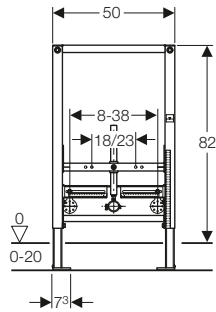

BIDET AND URINAL FRAMES

Geberit Duofix frame for bidet, 82cm, Universal

Art. no.	Product Description	RRP ex VAT
111.543.00.1	With wall brackets, backplate elbows and chrome isolating valves	£361.12