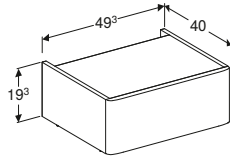

Geberit Selnova Square plinth for 60cm cabinet
W 49.3 / D 40 / H 19.3cm

Art. no.	Product Description	RRP ex VAT
501.585.00.1	White	£38.20
501.955.00.1	Lava	£38.20