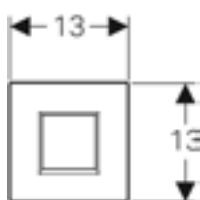

Type 30

For Automatic flush actuation of urinals, IR, die-cast zinc

Art. no.	Product Description	RRP ex VAT
116.037.KH.1	Gloss chrome-plated	£817.91
116.037.KJ.1	White alpine	£817.91
116.037.KM.1	Jet black RAL 9005	£817.91
116.037.KN.1	Matt chrome-plated	£817.91
116.037.KX.1	Chrome-plated, brushed	£817.91