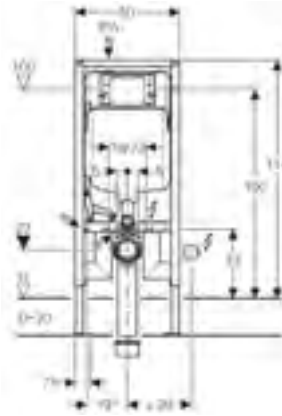

GEBERIT FRAMES AND CISTERNS

Geberit Duofix toilet frame with Sigma cistern 8cm

Art. no.	Product Description	RRP ex VAT
111.799.00.1	Installation height 114cm	£427.58