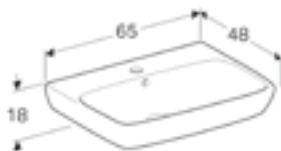

Geberit Selnova Square 65cm washbasin
W 65 / D 48 / H 18cm
Visible overflow.

Art. no.	Product Description
501.465.00.7	One tap hole

RRP ex VAT
£104.21