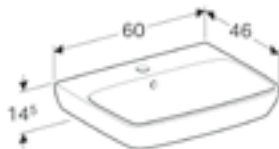

Geberit Selnova Square 60cm washbasin
W 60 / D 46 / H 14.5cm
Visible overflow.

Art. no.	Product Description
501.464.00.6	One tap hole

RRP ex VAT
£90.76