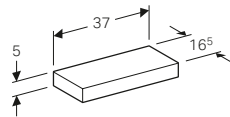

Geberit iCon 37cm wall shelf
W 37 / D 16.5 / H 5cm

Art. no.	Product Description	RRP ex VAT
840337000	White	£80.13
841339000	Natural oak	£80.13
841338000	Lava	£80.13