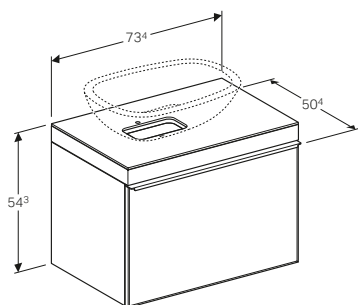

Geberit Citterio 75cm cabinet for lay-on washbasin, with one soft closing mechanism drawer
W 73.4 / D 50.4 / H 54.3cm

Wall mounted, opening via handle, front panel made of glass, can be equipped with feet, cover plate made of glass, frame made of metal, delivered pre-assembled.

Art. no.	Product Description	RRP ex VAT
500.558.JI.1	Taupe, beige oak	£1,263.08
500.558.JJ.1	Black, grey-brown oak	£1,263.08