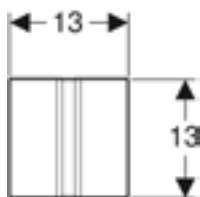

Type 50

For Automatic flush actuation of urinals, IR, die-cast zinc

Art. no.	Product Description	RRP ex VAT
116.026.GH.1	Chrome-plated, brushed	£921.77
116.026.QB.1	Red gold /brushed - easy clean coating	£1,144.02
116.026.QD.1	Black chrome / brushed - easy clean coating	£1,144.02
116.026.QF.1	Brass / brushed, easy to clean coating	£1,144.02