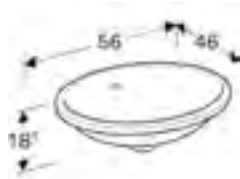

Geberit VariForm oval under-countertop basin

W 56 / D 46cm

Art. no.	Product Description	RRP ex VAT
500.752.01.2	No tap hole with overflow	£113.17
500.754.01.2	No tap hole without overflow	£113.17