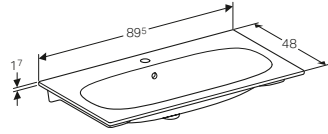

Geberit Acanto 90cm slim rim washbasin

W 89.5 / D 48 / H 17cm

For mounting on a washbasin cabinet, visible overflow.

Art. no.	Product Description	RRP ex VAT
500.642.01.2	Centred tap hole	£445.24
500.643.01.2	Without tap hole	£445.24