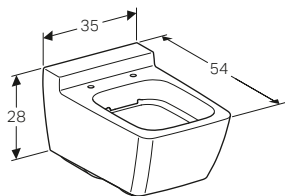

Art. no.	Product Description	RRP ex VAT
500.204.00.1	160cm	£948.76

Geberit Xeno² wall-hung toilet, Rimfree®

W 35 / D 54 / H 28cm

Washdown toilet pan, 6/4 litre or 4/2.6 litre, hidden fastening.

Art. no.	Product Description	RRP ex VAT
500.500.01.1	White	£448.52