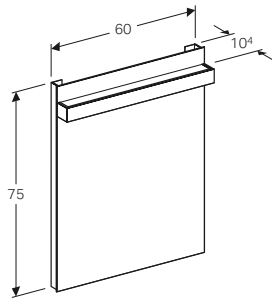

Geberit iCon 60cm mirror with functional lighting
W 60 / D 10.4 / H 75cm

Mechanical switch, adjustable lamp, LED lighting.

Art. no. 840760000 **Product Description** 19 W, 568 lm

RRP ex VAT
£602.53