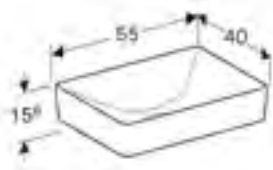

Geberit VariForm rectangular lay-on basin
W 55 / D 40cm

Art. no.	Product Description	RRP ex VAT
500.779.01.2	No tap hole without overflow	£230.83