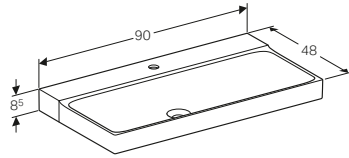

Geberit Xeno² 90cm washbasin

W 90 / D 48 / H 8.5cm

Washbasin without overflow, compatible with running waste, can be installed with a washbasin cabinet.

Art. no.	Product Description	RRP ex VAT
500.531.01.1	Centred tap hole	£478.44
500.532.01.1	Without tap hole	£478.44