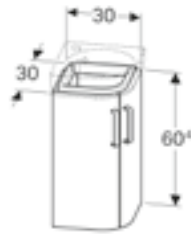

Geberit Selnova Compact unit for corner 45cm handrinse basin
W 30 / D 30 / H 60.4cm

Art. no.	Product Description	RRP ex VAT
501.483.00.1	Grey	£242.58
501.484.00.1	White	£242.58