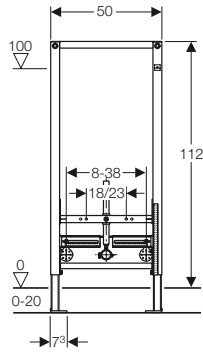

BIDET AND URINAL FRAMES

Geberit Duofix frame for bidet, 112cm, Universal

Art. no.	Product Description	RRP ex VAT
111.545.00.1	With wall brackets, backplate elbows and chrome isolating valves	£325.92