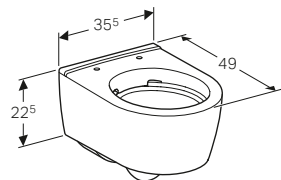

Geberit iCon wall-hung toilet, Rimfree®, small projection
W 35.5 / D 49 / H 22.5cm

Washdown toilet pan, 6/4 litre or 4/2.6 litre, hidden fastening.

Art. no.	Product Description	RRP ex VAT
204070000	White	£375.25