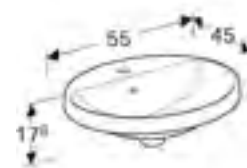

Geberit VariForm oval countertop basin

W 55 / D 45cm

Art. no.	Product Description	RRP ex VAT
500.720.01.2	Centred tap hole with overflow	£107.05
500.722.01.2	Centred tap hole without overflow	£107.05