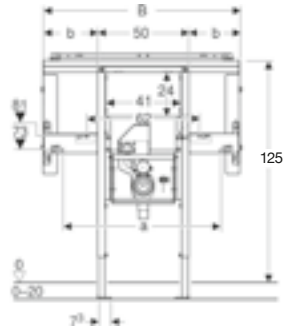

Duofix element for Geberit ONE washbasin and wall mounted tap, room height

With concealed turn trap, with concealed Clou.

Art. no.	Product Description	RRP ex VAT
111.081.00.1	For 75cm washbasin, 80cm wide	£542.58
111.082.00.1	For 90cm washbasin, 95cm wide	£561.68
111.083.00.1	For 105cm washbasin, 110cm wide	£580.56
111.084.00.1	For 120cm washbasin, 125cm wide	£599.55