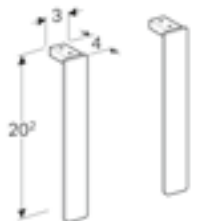

Geberit Selnova Square set of furniture legs

W 3 / D 4 / H 20.2cm

For use with Selnova Square furniture.

Art. no.
500.199.21.1

RRP ex VAT
£22.28