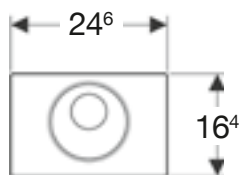

REMOTE

Geberit remote square flush controls

W 12.9 / D 0.8 / H 7.4cm

Art. no.	Product Description	RRP ex VAT
116.051.GH.1	Easy-to-clean coated brushed / chrome-plated	£200.38
116.051.KA.1	Gloss chrome / matt chrome-plated	£100.70
116.051.KT.1	White / chrome-plated / brushed	£100.70
116.051.KV.1	Black / chrome-plated	£100.70
116.052.21.1	Protruding design, gloss chrome-plated	£113.79

For Sigma 8cm cistern.

Art. no.	Product Description	RRP ex VAT
116.053.GH.1	Easy-to-clean coated brushed / chrome plated	£200.38
116.053.KA.1	Gloss chrome-plated	£100.70
116.053.KT.1	White / chrome-plated / brushed	£100.70
116.053.KV.1	Black / chrome-plated	£100.70
116.054.21.1	Protruding design, gloss chrome-plated	£113.79

TOUCHLESS

Geberit Sigma10 touchless

W 26.4 / D 1.4 / H 16.4cm

Sigma 12cm Cistern, Mains powered.

Art. no.	Product Description	RRP ex VAT
115.907.KJ.1†	White / gloss chrome-plated	£537.00
115.907.KK.1†	White / gold-plated	£550.79
115.907.KL.1†	White / matt chrome-plated	£550.79
115.907.KN.1†	Matt chrome / gloss chrome-plated	£564.53
115.907.KH.1†	Gloss chrome / matt chrome-plated	£564.53
115.907.KM.1†	Black / gloss chrome-plated	£550.79
115.907.SN.1†	Stainless steel brushed / polished	£619.63
115.906.SN.1†	Screwable: Stainless Steel, /brushed / polished	£660.93

Sigma 12cm Cistern Battery powered.