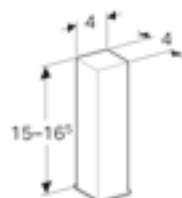

Geberit Selnova Compact furniture feet set
W 4 / D 4 / H 15-16.5cm

Art. no.	Product Description	RRP ex VAT
500550000	Chrome plated	£28.96