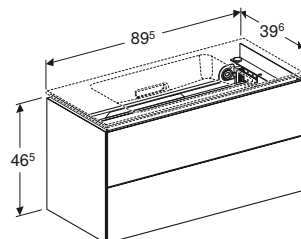

Geberit ONE cabinet for 90cm washbasin

W 89.5 / D 39.6 / H 46.5cm

Wall mounted, handleless design with two drawers.

Art. no.	Product Description	RRP ex VAT
500.385.00.1	Black walnut	£1,987.74
500.385.01.1	White high gloss	£1,987.74