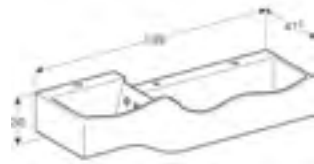

Geberit Bambini play and washspace trough

W 139 / D 41.5 / H 30cm

Small projection with wavy rim for easy tap access, antibacterial, with two low (right) and one high wash area

Art. no.	Product Description	RRP ex VAT
430350016	One Tap hole per washing area and divider	£1,919.24