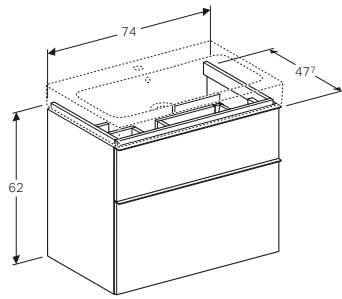

Geberit iCon cabinet for 75cm washbasin, with two drawers
W 74 / D 47.7 / H 62cm

Wall mounted, opening via handle, drawer with soft closing mechanism, delivered pre-assembled.

Art. no.	Product Description	RRP ex VAT
840375000	White	£670.03
841377000	Natural oak	£670.03
841376000	Lava	£670.03