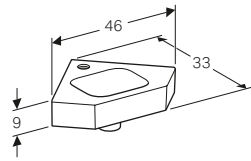

All Geberit bathroom furniture ranges are made of moisture resistant material.

Soft closing drawers

Soft closing

Moisture resistant

Ground clearance

GEBERIT ICON

46cm corner handrinse basin

W 46 / D 33 / H 9cm