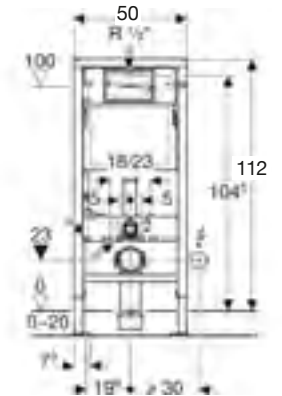

Art. no.	Product Description	RRP ex VAT
111.799.00.1	Installation height 114cm	£427.58

Geberit Duofix frame for wall-hung toilet, with Delta concealed cistern 12 cm

Art. no.	Product Description	RRP ex VAT
458.118.21.1	Installation height 112cm, with Delta21 Flush plate gloss chrome plated	£359.04
458.119.21.1	Installation height 112cm, with Delta50 Flush plate gloss chrome plated	£359.04
458.132.00.1	Installation height 112cm	£300.98