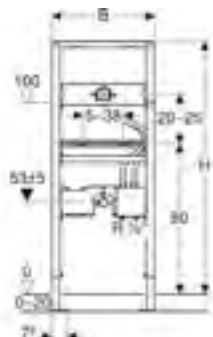

Geberit Duofix frame for washbasin, 130cm, Wall mounted tap

Art. no.	Product Description	RRP ex VAT
111.567.00.1	With concealed function box	£362.69