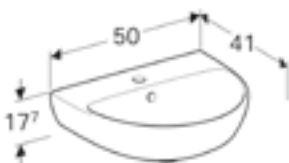

Geberit Selnova 50cm washbasin

W 50 / D 41 / H 17.7cm

Visible overflow.

Art. no.	Product Description	RRP ex VAT
501.048.00.6	One tap hole	£66.12
501.049.00.6	Two tap holes	£66.12