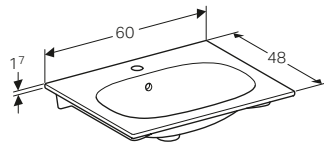

Geberit Acanto 60cm slim rim washbasin

W 60 / D 48 / H 17cm

For mounting on a washbasin cabinet, visible overflow.

Art. no.	Product Description	RRP ex VAT
500.640.01.2	Centred tap hole	£226.99