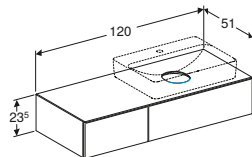

With integrated shelf surface and trap.

Art. no.	Product Description	RRP ex VAT
501.171.00.1	White	£1,424.24
501.172.00.1	Lava	£1,424.24
501.174.00.1	Hickory	£1,424.24