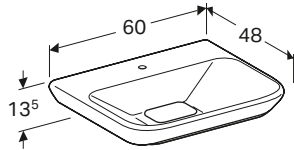

Geberit MyDay 60cm washbasin

W 60 / D 48 / H 13.5cm

Washbasin without overflow, suitable for Clou overflow system or running waste, can be installed with a washbasin cabinet.

Art. no.	RRP ex VAT
125460600	£239.01