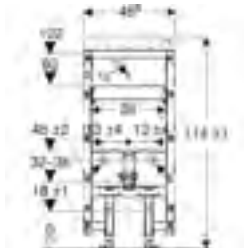

† Available from June 2021

Geberit Monolith sanitary module for wall-hung WC, 114cm, customer-specific

Art. no.	Product Description	RRP ex VAT
131.187.00.5†	Geberit Monolith sanitary module	£853.53
131.194.00.1†	Set of cistern lid with side claddings, customer-specific: aluminium brushed	£249.30
131.195.00.1†	Set of cistern lid with side claddings, customer-specific: black chrome / aluminium brushed	£249.30