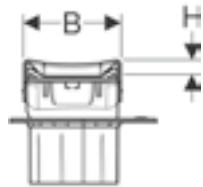

Geberit CleanLine60

Geberit CleanLine60 is available in three different versions for light and dark tiles and for particularly flat tiles. CleanLine60, for thin floorings and flat tiles (e.g. mosaic tiles). CleanLine60, dark edging, for dark tiles. CleanLine60, stainless steel polished edging, for light and dark tiles.

Art. no.	Product Description	RRP ex VAT
154.456.00.1	W 90 / H 30 / L30-90cm dark metal / metal brushed	£334.28
154.456.KS.1	W 90 / H 30 / L30-90cm metal polished / metal brushed	£334.28
154.457.00.1	W 130 / H 30 / L30-130cm dark metal / metal brushed	£488.55
154.457.KS.1	W 130 / H 30 / L30-130cm metal polished / metal brushed	£488.55
154.458.00.1	For thin floorings: W 130 / H 30 / L30-90cm stainless steel	£353.56
154.459.00.1	For thin floorings: W 130 / H 30 / L30-130cm stainless steel	£514.26

Geberit CleanLine80

B 4.4cm / H 1cm

Art. no.	Product Description	RRP ex VAT
154.440.KS.1	W90 / H30 / L30-90cm stainless steel brushed	£535.84
154.440.QC.1	W90 / H30 / L30-90cm black chrome	£535.84
154.440.KS.1	W90 / H30 / L30-90cm champagne	£535.84
154.440.KS.1	W90 / H30 / L30-130cm stainless steel brushed	£535.84
154.440.QC.1	W90 / H30 / L30-130cm black chrome	£535.84
154.440.KS.1	W90 / H30 / L30-130cm champagne	£535.84

Geberit CleanLine Tile-Bearing

Art. no.	Product Description	RRP ex VAT
154.455.00.1	W 43 / H 09 / L188cm	£289.41

GEBERIT CLEANLINE20 AND CLEANLINE60 COLOURS

GEBERIT CLEANLINE80 COLOURS