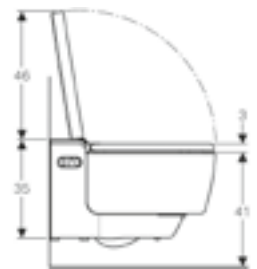

Geberit AquaClean Mera Classic

W 36 / D 59 / H 38cm

Designer shower toilet that meets the highest standards.