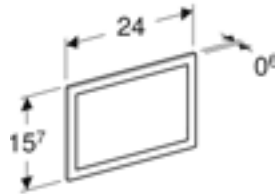

Geberit Sigma 60 cover frame

W24 / D 0.6 / H 15.7cm
Die-cast zinc

Art. no.	Product Description	RRP ex VAT
115.641.21.1	Gloss chrome-plated	£141.41
115.641.GH.1	Chrome-plated, brushed, easy-to-clean coated	£141.41