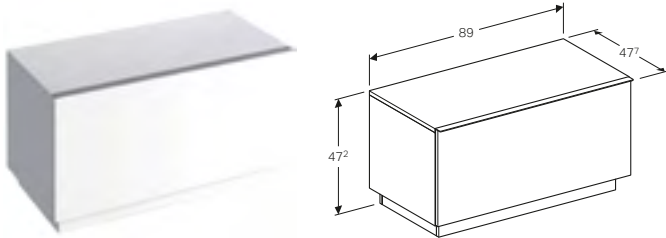

Geberit iCon 90cm low cabinet with one drawer, floor standing
W 89 / D 47.7 / H 47.2cm

Opening via handle, drawer with soft closing mechanism, delivered pre-assembled.

Art. no.	Product Description	RRP ex VAT
840090000	White	£619.21
841092000	Natural oak	£619.21
841091000	Lava	£619.21