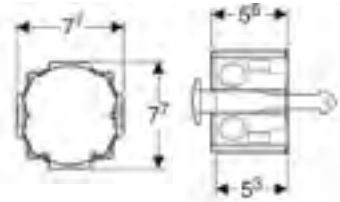

**Installation set with flush-mounting box,
for Geberit DuoFresh module**

Art. no.
244.999.00.1

RRP ex VAT
£28.19