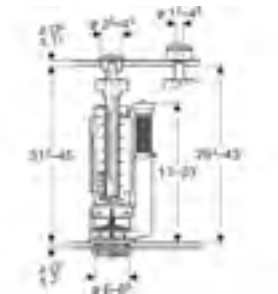

Geberit fill valve type 380

For Monolith lateral water supply connection

Art. no.	Product Description	RRP ex VAT
242.985.00.1	3/8", nipple made of brass	£25.44

FLUSH VALVES

Geberit flush valve type 290

d40, dual flush