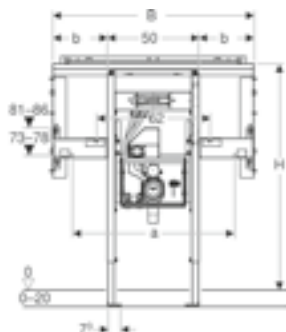

Geberit ONE duofix element for Geberit ONE washbasin and Geberit ONE wall mounted tap. For mirror cabinet.

D 14 / H 125cm

With concealed turn trap, with concealed Clou, Geberit Duofix rail and metal studs are require to install this.

Art. no.	Product Description	RRP ex VAT
111.071.00.1	For 75cm washbasin, 80cm wide	£596.83
111.072.00.1	For 90cm washbasin, 95cm wide	£615.84
111.073.00.1	For 105cm washbasin, 110cm wide	£634.81
111.074.00.1	For 120cm washbasin, 125cm wide	£653.81