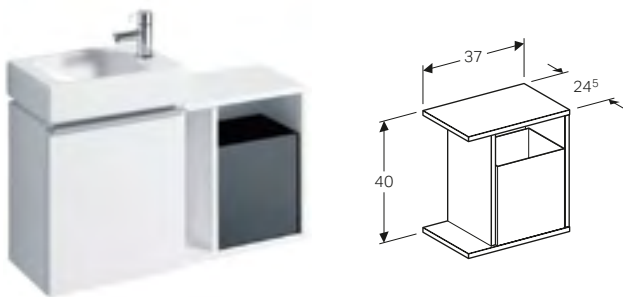

Geberit iCon side element with storage box, 25cm depth
W 37 / D 24.5 / H 40cm

Wall mounted, delivered pre-assembled, can be connected with handrinse basin cabinet.

Art. no.	Product Description	RRP ex VAT
840137000	White	£381.81
841139000	Natural oak	£381.81
841138000	Lava	£381.81

Only compatible with cabinet for 38cm handrinse basin, with drawer.