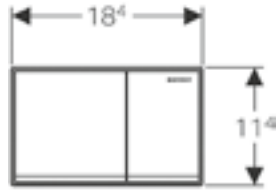

RECTANGULAR

Geberit Omega60

W 18.4 / D 2.4 - 9 / H 11.4cm

Art. no.	Product Description	RRP ex VAT
115.081.SI.1	White glass / gloss chrome plated	£458.99
115.081.SQ.1	Umber glass / gloss chrome plated	£458.99
115.081.SJ.1	Black glass / gloss chrome plated	£458.99
115.081.GH.1	Easy-to-clean coating / chrome brushed / gloss chrome plated	£458.99
115.081.JK.1*	Lava / gloss chrome plated (available from June 2021)	£458.99
115.081.JL.1*	Sand Grey (available from June 2021)	£458.99

*These match with furniture on pages 88-92