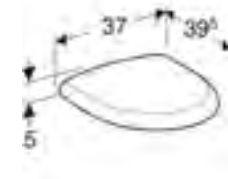

Geberit Selnova Compact toilet seat*
W 37 / D 39.5 / H 5cm
White, metal hinges.

Art. no.	Product Description	RRP ex VAT
501.877.00.1	Standard Close, top fix.	£59.15
501.878.00.1	Soft closing, top fix.	£85.48
501.931.00.1	Soft closing, quick Release, top fix.	£105.19

*Available April 2021