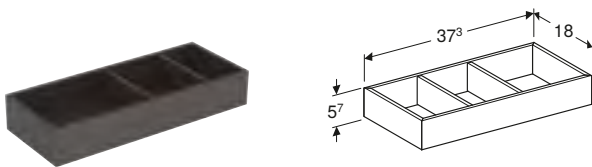

Geberit VariForm square drawer insert low

W 18 / D 37.3 / H 5.7cm

H-partition suitable for Variform units.

Art. no.	RRP ex VAT
501.156.00.1	£60.48