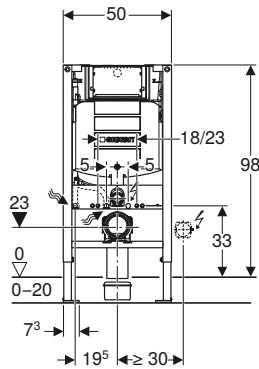

Geberit Duofix toilet frame with Sigma cistern 12cm

Art. no.	Product Description	RRP ex VAT
111.911.00.5	Installation height 98cm	£328.55