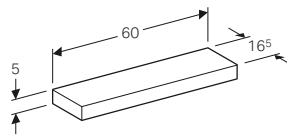

Geberit iCon 60cm wall shelf
W 60 / D 16.5 / H 5cm

Art. no.	Product Description	RRP ex VAT
840960000	White	£101.56
841962000	Natural oak	£101.56
841961000	Lava	£101.56