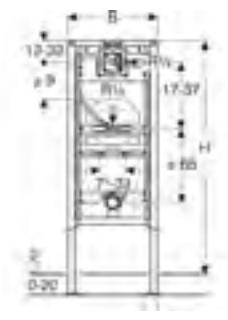

Art. no.	Product Description	RRP ex VAT
111.676.00.1	112-130 cm, universal, for spray head	£377.37

Art. no.	Product Description	RRP ex VAT
242.042.00.1	Inlet crossbar for urinal, with spray head	£117.18