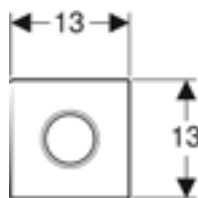

URINAL FLUSH CONTROLS, MAINS OPERATION

Type 01

For Automatic flush actuation of urinals, IR, die-cast zinc

Art. no.	Product Description	RRP ex VAT
116.021.11.5	White alpine	£559.35
116.021.21.5	Gloss chrome-plated	£559.35
116.021.46.5	Matt chrome-plated	£559.35