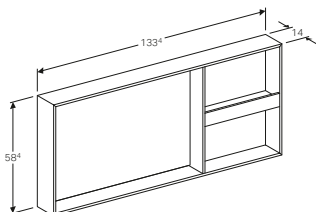

Geberit Citterio 135cm mirror with ambient lighting, lateral storage shelf

W 133.4 / D 14 / H 58.4cm

With right or left storage shelf, light operated by wall switch, mirror surface with LED light strip integrated in frame.