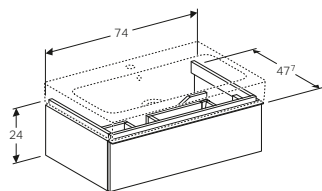

Geberit iCon cabinet for 75cm washbasin, with one drawer

W 74 / D 47.7 / H 24cm

Wall mounted, opening via handle, drawer with soft closing mechanism, delivered pre-assembled.

Art. no.	Product Description	RRP ex VAT
840275000	White	£473.12
841277000	Natural oak	£473.12
841276000	Lava	£473.12