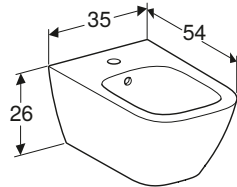

Geberit Smyle Square wall-hung shrouded bidet

W 35 / D 54 / H 26cm

Art. no.	Product Description	RRP ex VAT
500.209.01.1	White	£314.21