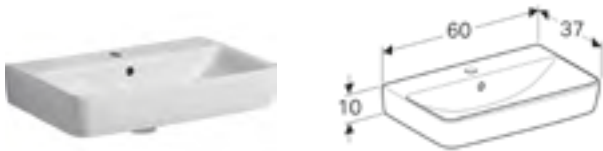

Geberit Selnova Compact 60cm washbasin
W 60 / D 37 / H 10cm
Visible overflow.

Art. no.	Product Description	RRP ex VAT
501.511.00.7	One tap hole	£102.97
501.512.00.7	Two tap holes	£102.97