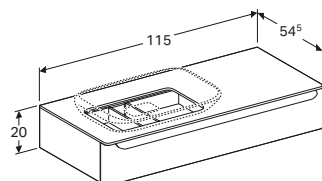

Geberit MyDay 115cm countertop washbasin unit right hand shelf

W 115 / D 54.5 / H 20cm

Wall mounted, opening via handle, moisture resistant, delivered pre-assembled, tap hole in furniture..

Art. no.	Product Description
824260000	White
824261000	Taupe

RRP ex VAT
£934.82
£934.82