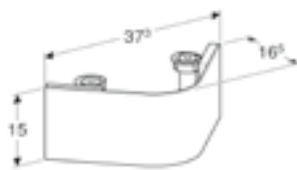

Geberit Selnova Compact plinth for 45cm corner washbasin unit
W 37 / D 16.5 / H 15cm

Art. no.	Product Description	RRP ex VAT
501.598.00.1	Grey	£53.35
501.599.00.1	White	£53.35