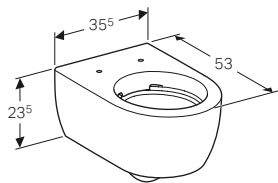

Geberit iCon wall-hung toilet, Rimfree®
W 35.5 / D 53 / H 23.5cm

Washdown toilet pan 6/4 litre or 4/2.6 litre, hidden fastening.

Art. no.	Product Description	RRP ex VAT
204060000	White	£318.00