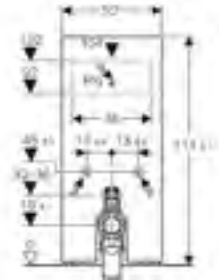

*Discontinued from December 2021
† Available from June 2021

Geberit Monolith

W 50.5 / D 10.6 / H 114cm
Floor standing toilet, height 114cm.

Art. no.	Product Description	RRP ex VAT
131.033.SJ.5*	Black glass / aluminium	£1,148.13
131.033.SQ.5*	Umber glass / aluminium	£1,148.13
131.033.TG.5*	Sand glass / aluminium	£1,148.13
131.033.SI.5	White glass / aluminium	£1,148.13
131.033.JK.5†	Lava glass / black chrome aluminium	£1,148.13
131.033.JL.5†	Sand grey glass / aluminium	£1,148.13
131.033.JV.5†	Stoneware concrete look / aluminium	£1,276.04
131.033.00.5†	Stoneware slate look / black chrome aluminium	£1,276.04
131.033.SJ.6†	Black glass / black chrome aluminium	£1,148.13