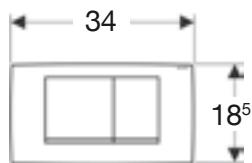

Geberit Twinline30

W 34 / D 3.2 / H 18.5cm

Art. no.	Product Description	RRP ex VAT
115.899.KH.1	Gloss chrome-plated / matt chrome-plated	£73.87
115.899.KJ.1	White / gloss chrome-plated	£51.82
115.899.KN.1	Matt chrome-plated / gloss chrome-plated	£73.87

† Requires transformer 115.861.00.1