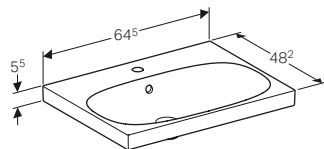

Geberit Acanto 65cm washbasin

W 64.5 / D 48.2 / H 5.5cm

Can be installed with a washbasin cabinet, visible overflow.

Art. no.	Product Description	RRP ex VAT
500.621.01.2	Centred tap hole	£242.41