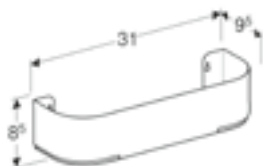

Geberit Selnova Square internal door storage

W 31 / D 9.5 / H 8.5cm

For use with 50/55/60cm basin furniture units.

Art. no.
501.580.00.1

RRP ex VAT
£30.64

GEBERIT SELNOVA SQUARE BATHROOM FURNITURE COLOURS

BODY / FRONT

White, high-gloss coated

Lava, matt coated