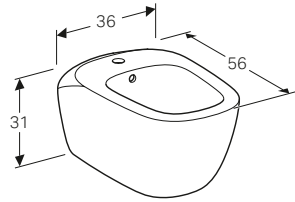

Geberit Citterio wall-hung bidet
W 36 / D 56 / H 31cm

Hidden water supply connection, hidden fastening.

Art. no. 500.539.01.1 **Product Description** White

RRP ex VAT
£501.97

GEBERIT CITTERIO BATHROOM FURNITURE COLOURS

FRONT/PLATE

BODY

FRONT/PLATE

BODY

HANDLE/FEET

Taupe,
shiny glass

Oak beige,
wooden
structured
melamine

Black glass

Oak, grey-brown
wooden
structured
melamine

Champagne

All Geberit bathroom furniture ranges are made of moisture resistant material.

KeraTect®

Rimfree®