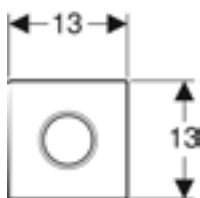

URINAL FLUSH CONTROLS, BATTERY OPERATION

Type 01

For Automatic flush actuation of urinals, IR, die-cast zinc

Art. no.	Product Description	RRP ex VAT
116.031.11.5	White alpine	£559.35
116.031.21.5	Gloss chrome-plated	£559.35
116.031.46.5	Matt chrome-plated	£559.35