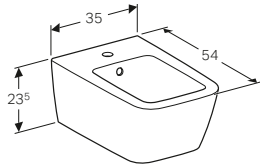

Geberit iCon square wall-hung bidet

W 35 / D 54 / H 23.5cm

Hidden water supply connection, hidden fastening.

Art. no.	Product Description	RRP ex VAT
231910000	White	£294.83