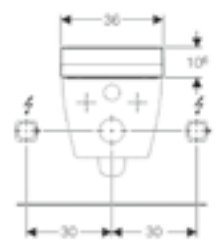

ENHANCEMENT SOLUTIONS

Geberit AquaClean Tuma Comfort

W 36 / D 52.3 / H 10.6cm

Enhancement solution.

Art. no.	Product Description	RRP ex VAT
146.278.11.1	White alpine	£2,166.41
146.278.SI.1	White glass	£2,205.81
146.278.SJ.1	Black glass	£2,205.81
146.278.FW.1	Stainless steel brushed	£2,232.07