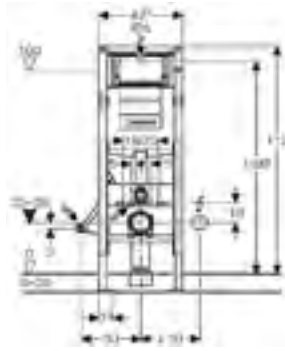

SPECIAL APPLICATIONS

Geberit Duofix toilet frame with Sigma cistern 12cm

Art. no.	Product Description	RRP ex VAT
111.352.00.5	Less-abled, 112cm	£465.75