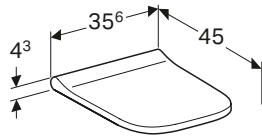

Geberit Smyle Square toilet seat, wrap over

W 35.6 / D 45 / H 4.3cm

Hinges made of metal, slim design, overlapping lid

Art. no.	Product Description	RRP ex VAT
500.238.01.1	White	£110.82
500.237.01.1	White, soft closing	£137.88
500.687.01.1	White, soft closing, quick release	£159.89