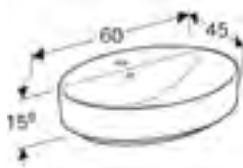

Geberit VariForm oval lay-on basin

W 60 / D 45cm

Art. no.	Product Description
500.772.01.2	One tap hole with overflow
500.773.01.2	One tap hole without overflow

RRP ex VAT
£227.49
£227.49