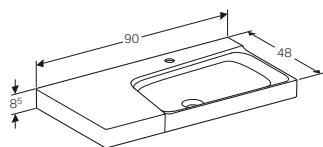

Geberit Xeno² 90cm washbasin with shelf surface

W 90 / D 48 / H 8.5cm

Washbasin without overflow, compatible with running waste, can be installed with a washbasin cabinet.

Art. no.	Product Description	RRP ex VAT
500.535.01.1	Right hand tap hole, shelf space left	£554.65
500.536.01.1	Without tap hole, shelf space left	£554.65