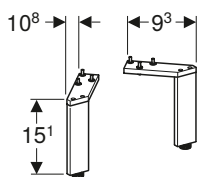

Geberit Smyle Square square set of feet

Height adjustable

Art. no.	RRP ex VAT
500.367.00.1	£122.20