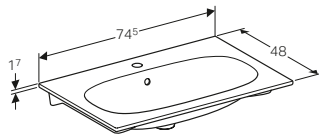

Geberit Acanto 75cm slim rim washbasin

W 74.5 / D 48 / H 17cm

For mounting on a washbasin cabinet, visible overflow.

Art. no.	Product Description	RRP ex VAT
500.641.01.2	Centred tap hole	£323.73