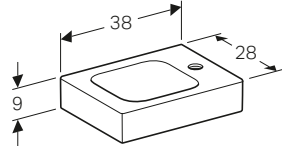

38cm handrinse basin

W 38 / D 28 / H 9cm

Washbasin without overflow, asymmetrical, can be installed with a washbasin cabinet.

Art. no.	Product Description	RRP ex VAT
124736000	Right tap hole	£85.11
124836000	Left tap hole	£85.11