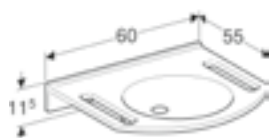

Geberit Publica round design barrier-free basin, with cut-outs
W 60 / D 55cm

Basin suitable for use by wheelchair users

Art. no. 501.041.00.1 **Product Description** Without tap hole without overflow

RRP ex VAT
£619.23