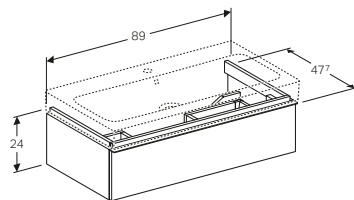

Geberit iCon cabinet for 90cm washbasin, with one drawer
W 89 / D 47.7 / H 24cm

Wall mounted, opening via handle, drawer with soft closing mechanism, delivered pre-assembled.

Art. no.	Product Description	RRP ex VAT
840290000	White	£531.05
841292000	Natural oak	£531.05
841291000	Lava	£531.05