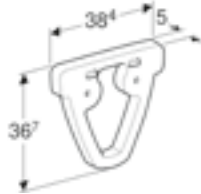

Geberit Selnova Comfort 5cm extension for wall-hung toilet

W 38.4 / D 5 / H 36.7cm
For use with 70cm projection toilet.

Art. no.	Product Description	RRP ex VAT
500.957.00.7	White	£284.75