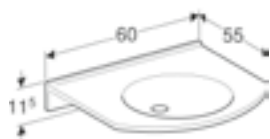

GEBERIT PUBLICA

WASHBASINS MADE OF SOLID SURFACE MATERIAL

Geberit Publica round design barrier-free basin
W 60 / D 55cm

Basin suitable for use by wheelchair users

Art. no. 501.040.11.1 **Product Description** Without tap hole without overflow

RRP ex VAT
£582.39