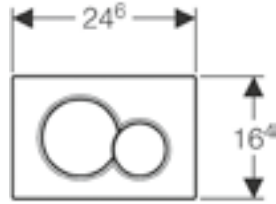

ROUND

Geberit Sigma01

W 24.6 / D 1.3 / H 16.4cm

Art. no.	Product Description	RRP ex VAT
115.770.11.5	White alpine	£57.51
115.770.DW.5	Jet black RAL 9005	£70.06
115.770.21.5	Gloss chrome	£65.04
115.770.46.5	Matt chrome	£65.04
115.770.KA.5	Gloss chrome / matt chrome	£81.90
115.770.DT.5	Fine brass (galvanized)	£268.50
115.770.JQ.5	Easy-to-clean coated matt chrome	£81.90
115.770.LA.5	White, yellow, green	£105.44
115.770.LB.5	White, blue, red	£105.44