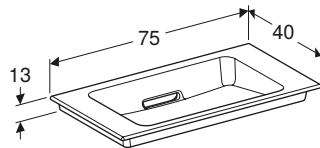

Geberit ONE 75cm washbasin for furniture

W 75 / D 40 / H 13cm

Washbasin without overflow. Colour choice available for design line on ceramic cap, can be combined with 85cm mirror cabinet.

Art. no.	Product Description	RRP ex VAT
500.391.01.1	White, gloss chrome	£402.92
500.391.01.2	White, bright brushed chrome	£402.92
500.391.01.3	White, glossy white	£389.51