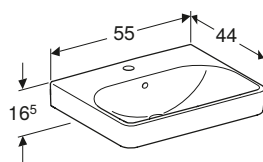

Geberit Smyle Square 55cm square washbasin

W 55 / D 44 / H 16.5cm

Visible overflow, can be installed with cabinet for basin.

Art. no.	Product Description	RRP ex VAT
500.259.01.1	Centred tap hole	£142.22
501.574.00.1	Without tap hole	£142.22