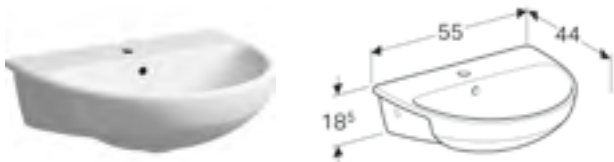

Visible overflow.

Art. no.	Product Description	RRP ex VAT
501.445.00.7	One tap hole	£54.45

Geberit Selnova 59cm corner washbasin

W 59 / D 56 / H 17.8cm

Visible overflow.

Art. no.	Product Description	RRP ex VAT
501.050.00.7	One tap hole	£68.43