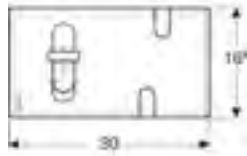

Cover Plate

For washbasins taps with concealed function box and trap

Art. no.	Product Description	RRP ex VAT
116.426.11.1	White Alpine	£83.24