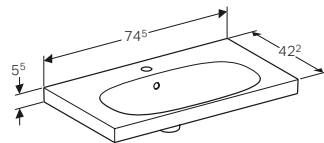

Geberit Acanto 75cm washbasin, small projection, shelf surface

W 74.5 / D 42.2 / H 5.5cm

Can be installed with a washbasin cabinet, visible overflow.

Art. no.	Product Description	RRP ex VAT
500.632.01.2	Centred tap hole	£320.52