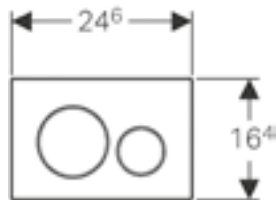

ROUND

Geberit Sigma01

W 24.6 / D 1.3 / H 16.4cm

Art. no.	Product Description	RRP ex VAT
115.770.11.5	White alpine	£57.51
115.770.DW.5	Jet black RAL 9005	£70.06
115.770.21.5	Gloss chrome	£65.04
115.770.46.5	Matt chrome	£65.04
115.770.KA.5	Gloss chrome / matt chrome	£81.90
115.770.DT.5	Fine brass (galvanized)	£268.50
115.770.JQ.5	Easy-to-clean coated matt chrome	£81.90
115.770.LA.5	White, yellow, green	£105.44
115.770.LB.5	White, blue, red	£105.44

Geberit Sigma10

W 24.6 / D 1.4 / H 16.4cm

Art. no.	Product Description	RRP ex VAT
115.758.KJ.5	White / gloss chrome / white	£78.06
115.758.KK.5	White / gold-plated / white	£96.50
115.758.KL.5	White / matt chrome / matt chrome	£96.50
115.758.KH.5	Gloss chrome / matt chrome / gloss chrome	£106.19
115.758.KN.5	Matt chrome / gloss chrome / matt chrome	£106.19
115.758.KM.5	Black / gloss chrome / black	£96.50
115.758.SN.5	Easy-to-clean coating / stainless steel brushed / polished / brushed	£158.35
115.758.JT.5	Easy-to-clean coating / matt white / gloss chrome / matt white	£159.86
115.758.14.5	Easy-to-clean coating / matt black / gloss chrome / matt black	£159.86
115.787.SN.5	Easy-to-clean coating & anti vandal stainless steel brushes / polished / brushed	£199.67
115.758.JQ.5	Easy-to-clean coating / matt chrome / gloss chrome plated	£106.18

Mains powered.

Art. no.	Product Description	RRP ex VAT
115.867.SN.5	For pull-down rail, radio, brushed, polished	£622.90

Battery powered.

Art. no.	Product Description	RRP ex VAT
115.869.SN.5	For pull-down rail, radio: brushed, polished	£622.90

Geberit Sigma20

W 24.6 / D 1.2 / H 16.4cm