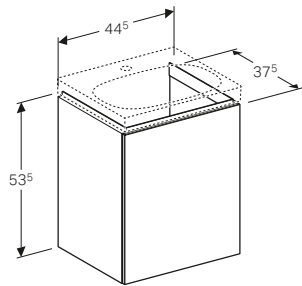

Geberit Acanto cabinet for 45cm handrinse basin, with one door

W 44.5 / D 37.5 / H 53.5cm

Wall mounted, opened using push to open mechanism, left or right hinge side, moisture resistant, delivered pre-assembled.

Art. no.	Product Description	RRP ex VAT
500.608.01.2	White	£363.25
500.608.JK.2	Lava	£363.25
500.608.JL.2	Sand	£363.25
500.608.16.1	Black	£363.25