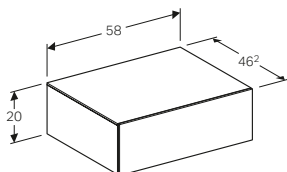

Geberit Xeno² 58cm side cabinet with one drawer

W 58 / D 46.2 / H 20cm

Wall mounted, opened using push to open mechanism, moisture resistant, delivered pre-assembled.

Art. no.	Product Description	RRP ex VAT
500.507.01.1	White	£572.36
500.507.43.1	Scultura grey	£572.36
500.507.00.1	Matt grey	£572.36