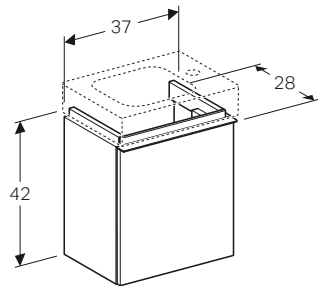

Cabinet for 38cm handrinse basin, with one door

W 37 / D 28 / H 42cm

Wall mounted, handle included, right side hinge, delivered pre-assembled.

Art. no.	Product Description	RRP ex VAT
840037000	White	£368.32
841039000	Natural oak	£368.32
841038000	Lava	£368.32