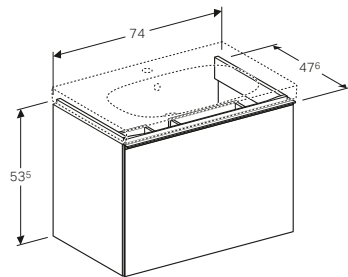

Geberit Acanto cabinet for 75cm washbasin, with one drawer and internal drawer

W 74 / D 47.6 / H 53.5cm

Wall mounted, opening via handle, drawer with soft closing mechanism, moisture resistant, delivered pre-assembled.

Art. no.	Product Description	RRP ex VAT
500.611.01.2	White	£716.13
500.611.JK.2	Lava	£716.13
500.611.JL.2	Sand	£716.13
500.611.16.1	Black	£716.13