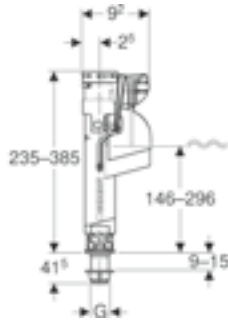

Art. no.	Product Description	RRP ex VAT
136.726.00.1	1/2", nipple made of plastic	£12.85
136.725.00.1	3/8", nipple made of plastic	£16.65

Geberit fill valve type 360

Bottom water supply connection

Art. no.	Product Description	RRP ex VAT
281.206.00.1	1/2", nipple made of plastic	£20.85
281.204.00.1	3/8", nipple made of plastic	£21.22
281.214.00.1	3/8", nipple made of brass	£29.23