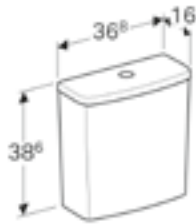

Geberit Selnova Square exposed cistern, bottom water supply connection
W 36.8 / D 16 / H 38.6cm
Close coupled dual flush 4/2.6 litre.

Art. no.	Product Description	RRP ex VAT
501.459.00.6	White	£95.43