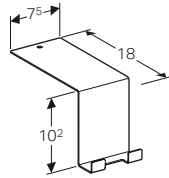

Towel rails and towel hooks

W 7.5 / D 18 / H 10.2cm

Art. no.	Product Description	RRP ex VAT
500.647.JK.2	Lava	£12.98