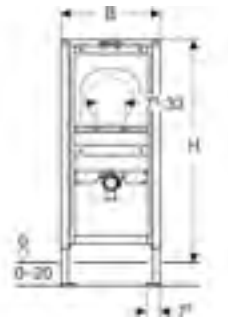

Art. no.	Product Description	RRP ex VAT
111.671.00.1	112-130 cm, universal, for 0-litre urinals	£297.28