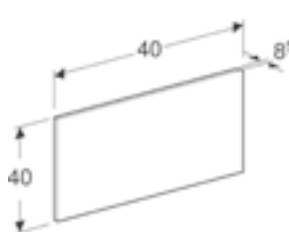

Geberit Bambini side decorative cover

W 40 / H 20cm

For Geberit play and washspaces (high wash areas)

Art. no.	Product Description	RRP ex VAT
431030016	White Alpine, Solid Surface	£114.15
431030226	Varicor blue no.226, Solid Surface	£120.32
431030227	Varicor red no.227, Solid Surface	£120.32
431030229	Varicor green no.229, Solid Surface	£120.32
431030301	Varicor orange no.301, Solid Surface	£120.32
431030304	Varicor yellow no.304, Solid Surface	£120.32

COLOURS GEBERIT BAMBINI WASHING TROUGH ACCESSORIES, DECORATIVE COVERS