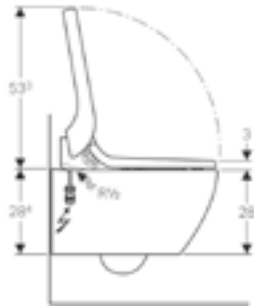

Geberit AquaClean Tuma Classic

W 36 / D 55.3 / H 44.6cm
Complete wall-hung solution.

Art. no. 146.090.11.1
Product Description White alpine

RRP ex VAT
£1,606.65