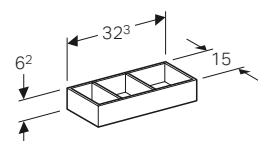

Geberit Xeno² 33cm organising box

W 32.3 / D 15 / H 6.2cm

Can be combined with side cabinet with one drawer.

Art. no.	Product Description	RRP ex VAT
500.526.00.1	H-partition	£42.78