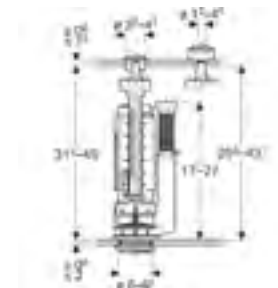

MECHANISMS

Geberit mechanism type 290-380

Dual flush, universal water supply connection

Art. no.	Product Description	RRP ex VAT
283.354.21.2	3/8", nipple made of brass Gloss chrome-plated	£83.57