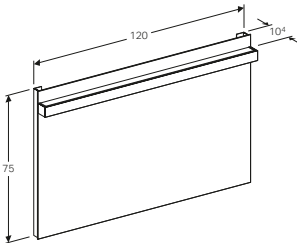

RRP ex VAT
£602.53

Geberit iCon 90cm mirror with functional lighting
W 90 / D 10.4 / H 75cm

Mechanical switch, adjustable lamp, LED lighting.

Art. no. 840790000 **Product Description** 30 W, 768 lm

RRP ex VAT
£699.38