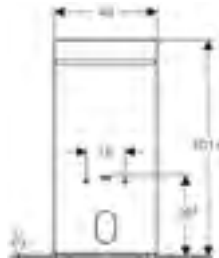

*Discontinued from December 2021
† Available from June 2021

Geberit Monolith

W 48.2 / D 10.6 / H 101cm
Sanitary module for bidets, height 101cm, with towel rail.

Art. no.	Product Description	RRP ex VAT
131.030.SJ.5*	Black glass / aluminium	£911.77
131.030.SQ.5*	Umber glass / aluminium	£911.77
131.030.TG.5*	Sand glass / aluminium	£911.77
131.030.SI.5	White glass / aluminium	£911.77
131.030.JL.5†	Sand grey glass / aluminium	£911.77
131.030.JK.5†	Lava glass / black chrome aluminium	£911.77
131.030.SJ.6†	Black glass / black chrome aluminium	£911.77