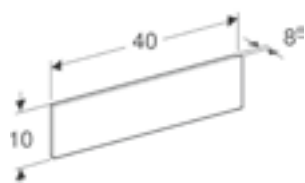

Geberit Bambini side decorative cover

W 40 / H 10.5cm

For Geberit play and washspaces (low wash areas)

Art. no.	Product Description	RRP ex VAT
431020016	White Alpine, Solid Surface	£120.32
431020226	Varicor blue no.226, Solid Surface	£114.15
431020227	Varicor red no.227, Solid Surface	£114.15
431020229	Varicor green no.229, Solid Surface	£114.15
431020301	Varicor orange no.301, Solid Surface	£114.15
431020304	Varicor yellow no.304, Solid Surface	£114.15