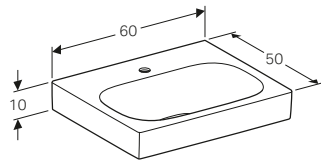

Geberit Citterio 60cm washbasin

W 60 / D 50 / H 10cm

Washbasin without overflow, with ceramic cover cap, available with Clou overflow system or running waste with free outlet, can be installed with a washbasin cabinet.

Art. no.	Product Description	RRP ex VAT
500.544.01.1	Centred tap hole	£353.77