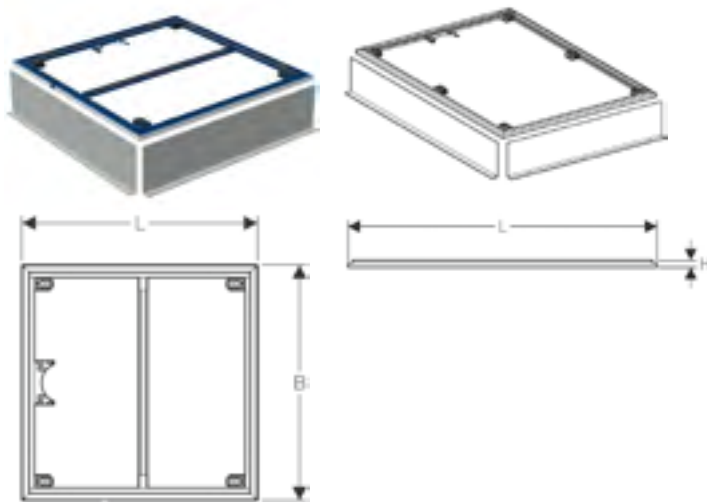

GEO BATH SCREEN

Geberit GEO Single Panel Bath Screen
6mm thick, LH or RH

Art. no.	Product Description	RRP ex VAT
560.118.00.2	1500mm X 800mm Bath Screen	£180.01

SETAPLANO

Geberit Setaplano shower surface

The Setaplano shower surface is available in different sizes to match your bathroom.

Geberit Setaplano installation frame

Installation frame for Geberit shower surfaces Setaplano.

Art. no.	Product Description	RRP ex VAT
154.460.00.1	Up to 100cm, for 4 feet: B80cm L80cm	£324.14
154.462.00.1	Up to 100cm, for 4 feet: B80cm L100cm	£309.16
154.470.00.1	Up to 100cm, for 4 feet: B90cm L90cm	£273.49
154.471.00.1	Up to 100cm, for 4 feet: B90cm L100cm	£309.16
154.480.00.1	Up to 100cm, for 4 feet: B100cm L100cm	£309.16
154.464.00.1	Over 100cm, for 6 feet: B80cm L120cm	£344.84
154.466.00.1	Over 100cm, for 6 feet: B80cm L140cm	£374.58
154.467.00.1	Over 100cm, for 6 feet: B80cm L150cm	£474.63
154.473.00.1	Over 100cm, for 6 feet: B90cm L120cm	£344.84
154.475.00.1	Over 100cm, for 6 feet: B90cm L140cm	£374.58
154.482.00.1	Over 100cm, for 6 feet: B100cm L120cm	£344.84
154.484.00.1	Over 100cm, for 6 feet: B100cm L140cm	£374.58
154.490.00.1	Over 100cm, for 6 feet: B120cm L120cm	£374.58