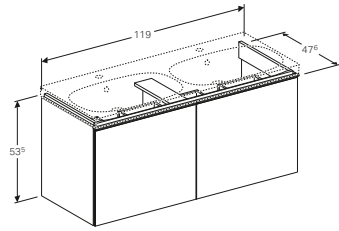

Geberit Acanto abinet for 120cm double washbasin, with two drawers

W 119 / D 47.6 / H 53.5cm

Wall mounted, opening via handle, delivered pre-assembled.

Art. no.	Product Description	RRP ex VAT
500.613.01.2	White	£1,032.68
500.613.JK.2	Lava	£1,032.68
500.613.JL.2	Sand	£1,032.68
500.613.16.1	Black	£1,032.68