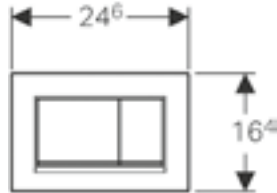

FLUSH PLATES & FLUSH CONTROLS