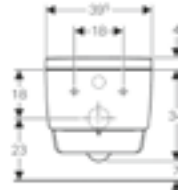

Art. no.	Product Description	RRP ex VAT
146.210.11.1	White	£5,497.45
146.210.21.1	Gloss chrome-plated	£5,567.03