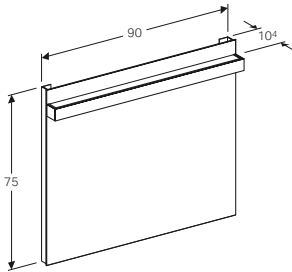

Geberit iCon 90cm mirror with functional lighting
W 90 / D 10.4 / H 75cm

Mechanical switch, adjustable lamp, LED lighting.

Art. no. 840790000 **Product Description** 30 W, 768 lm

RRP ex VAT
£699.38