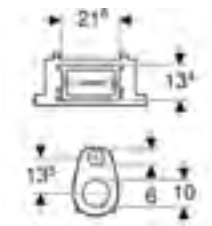

Art. no.
111.863.00.1

Product Description
Fire protection set for Geberit Duofix element for wall-hung WC

RRP ex VAT
£286.65