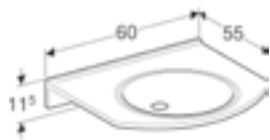

RRP ex VAT
£582.39

Geberit Publica round design barrier-free basin
W 60 / D 55cm

Basin suitable for use by wheelchair users and people with dementia

Art. no. 500.668.01.3 **Product Description** Without tap hole without overflow