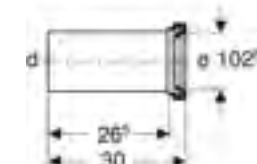

Geberit straight connectors

Art. no.	Product Description	RRP ex VAT
131.083.16.1	Geberit straight connector set for WC: black	£17.92
131.084.16.1	Geberit straight connector set for wall-hung WC: black	£24.06
131.085.11.1	Geberit straight connector set for wall-hung WC, stepped by 3 cm: white alpine	£17.92
131.108.11.1	Geberit straight connector set for wall-hung WC, stepped by 7 cm: white alpine	£45.42