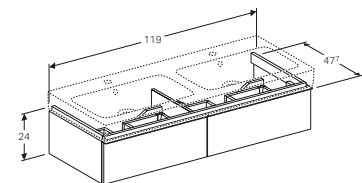

Geberit iCon cabinet for 120cm double washbasin, with two drawers

W 119 / D 47.7 / H 24cm

Wall mounted, opening via handle, drawer with soft closing mechanism, delivered pre-assembled.

Art. no.	Product Description	RRP ex VAT
840220000	White	£624.76
841222000	Natural oak	£624.76
841221000	Lava	£624.76