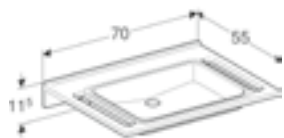

Geberit Publica square design barrier-free basin, with cut-outs
W 70 / D 55cm

Basin suitable for use by wheelchair users and people with dementia

Art. no. 500.666.01.4 **Product Description** Without tap hole without overflow

RRP ex VAT
£865.98