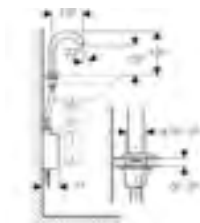

RRP ex VAT
£119.77

RF-controlled button for electronic flush actuation

Art. no.
241.568.00.1

RRP ex VAT
£245.64

DECK-MOUNTED, MAINS OPERATION

Geberit Piave tap

Exposed function box, gloss chrome-plated

Art. no.	Product Description	RRP ex VAT
116.161.21.1	Without mixer	£558.88
116.162.21.1	With mixer	£588.60