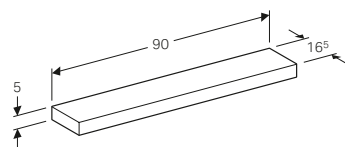

Geberit iCon 90cm wall shelf
W 90 / D 16.5 / H 5cm

Art. no.	Product Description	RRP ex VAT
840990000	White	£133.32
841992000	Natural oak	£133.32
841991000	Lava	£133.32