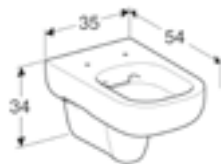

Geberit Smyle wall-hung toilet, Rimfree®

W 35 / D 54 / H 34cm

Washdown toilet pan, 6/4 litre or 4/2.6 litre

Art. no.	Product Description	RRP ex VAT
500.210.01.1	White	£229.01