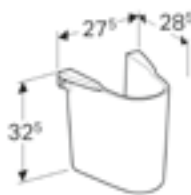

Geberit Selnova Square semi pedestal
W 27.5 / D 28.5 / H 32.5cm
For use with 65/55/50cm washbasins.

Art. no.	Product Description	RRP ex VAT
501.455.00.6	White	£52.48