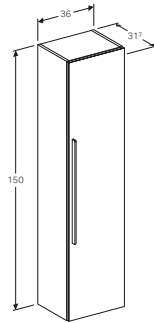

Geberit iCon 150cm tall cabinet with one door and external mirror
W 36 / D 31.7 / H 150cm

Wall mounted, opening via handle, with two fixed shelves, with two movable shelves, left or right hinge side, delivered pre-assembled.

Art. no.	Product Description	RRP ex VAT
840150000	White	£786.72
841152000	Natural oak	£786.72
841151000	Lava	£786.72