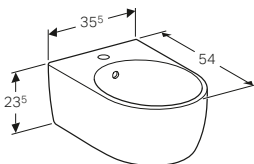

W 35.5 / D 56 / H 40cm

Back-to-wall, hidden water supply connection, hidden fastening.

Art. no.	Product Description	RRP ex VAT
234050000	White	£221.21

Geberit iCon wall-hung bidet

W 35.5 / D 54 / H 23.5cm