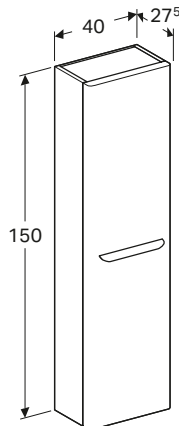

Geberit MyDay 150cm tall cabinet

W 40 / D 27.5 / H 150cm

Wall mounted, opening via handle, with movable shelves, storage solution on inside of door, moisture resistant, delivered pre-assembled.

Art. no.	Product Description
Y824000000	White
824001000	Taupe

RRP ex VAT
£924.28
£924.28