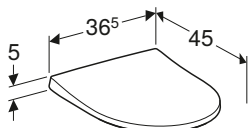

Geberit iCon toilet seat, slim design

W 36.6 / D 45 / H 5cm

Hinges made of metal, overlapping toilet lid, anti-bacterial.

Art. no.	Product Description	RRP ex VAT
574950000	White, soft closing	£155.25
500.835.01.1	White, soft closing, quick release	£157.59