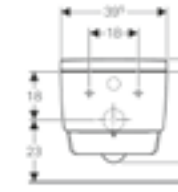

Art. no.	Product Description	RRP ex VAT
146.200.11.1	White	£4,135.89
146.200.21.1	Gloss chrome-plated	£4,201.53