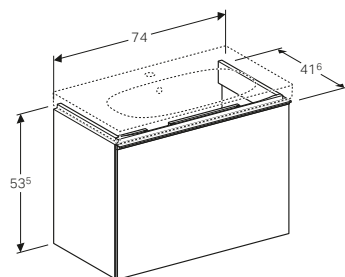

Geberit Acanto cabinet for 75cm washbasin, with one drawer and internal drawer, small projection

W 74 / D 41.6 / H 53.5cm

Wall mounted, opening via handle, drawer with soft closing mechanism, moisture resistant, delivered pre-assembled.

Art. no.	Product Description	RRP ex VAT
500.615.01.2	White	£627.91
500.615.JK.2	Lava	£627.91
500.615.JL.2	Sand	£627.91
500.615.16.1	Black	£627.91