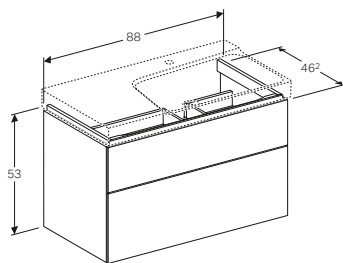

Geberit Xeno² cabinet for 90cm washbasin, with two drawers

W 88 / D 46.2 / H 53cm

Wall mounted, opened using push to open mechanism, moisture resistant, LED lighting, delivered pre-assembled.

Art. no.	Product Description	RRP ex VAT
500.515.01.1	White, siphon cut out left	£899.44
500.515.43.1	Scultura grey, siphon cut out left	£899.44
500.515.00.1	Matt grey, siphon cut out left	£899.44