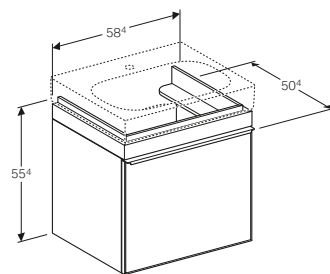

Art. no.	Product Description	RRP ex VAT
500.544.01.1	Centred tap hole	£353.77

Geberit Citterio cabinet for 60cm washbasin, with one soft closing mechanism drawer

W 58.4 / D 50.4 / H 55.4cm

Wall mounted, opening via handle, can be equipped with feet, front panel made of glass, frame made of metal, delivered pre-assembled.