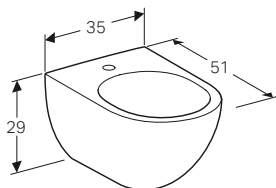

Geberit Acanto wall-hung bidet

W 35 / D 51 / H 29cm

Hidden water supply connection, hidden fastening.

Art. no.	Product Description	RRP ex VAT
500.601.01.2	White	£264.65