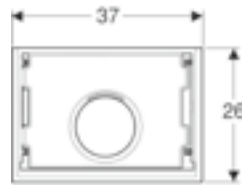

Geberit ONE finish set for Geberit ONE washbasin frame (for use with washbasin with furniture)

W 37 / H 26cm

Ready-to-fit set.

Art. no.	RRP ex VAT
115.424.00.1	£65.11