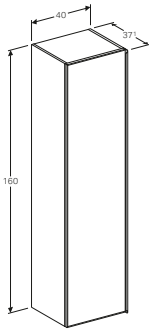

Geberit Citterio 160cm tall cabinet with one soft closing mechanism door
W 40 / D 37.1 / H 160cm

Wall mounted, opening via handle, with four movable shelves, left or right hinge side, front panel made of glass, door frame made of metal, delivered pre-assembled.

Art. no.	Product Description	RRP ex VAT
500.554.JI.1	Taupe, beige oak	£1,172.59
500.554.JJ.1	Black, grey-brown oak	£1,172.59