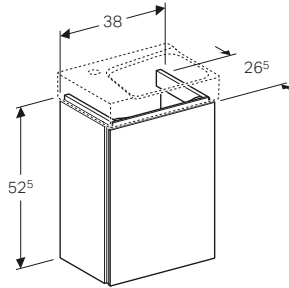

Geberit Xeno² cabinet for 40cm handrinse basin, with one door

W 38 / D 26.5 / H 52.5cm

Wall mounted, left or right hinge side, moisture resistant, delivered pre-assembled.

Art. no.	Product Description	RRP ex VAT
500.502.01.1	White	£392.94
500.502.43.1	Scultura grey	£392.94
500.502.00.1	Matt grey	£392.94