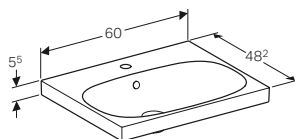

Geberit Acanto 60cm washbasin

W 60 / D 48.2 / H 5.5cm

Can be installed with a washbasin cabinet, visible overflow.

Art. no.	Product Description	RRP ex VAT
500.620.01.2	Centred tap hole	£220.37