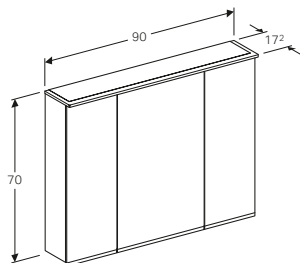

Option plus 90cm mirror cabinet with functional and ambient lighting, three doors

W 90 / D 17.2 / H 70cm

LED lighting, indirect lighting, touch sensor switch for the upper light, touch sensor switch for the bottom light, power socket, USB port, mirrored body, mirrored back side, doors mirrored on both sides, movable shelves. The Option Plus mirror cabinets also include a magnetic accessory holder.

Art. no.
500.596.P5.1

RRP ex VAT
£929.39