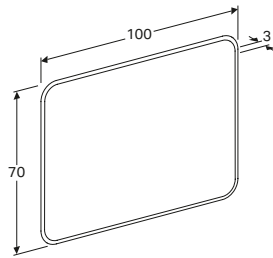

Geberit MyDay 100cm mirror

W 100 / D 3 / H 70cm

LED lighting, indirect lighting, light operated by wall switch,
heated rear to prevent mirror steaming up.

Art. no.
824300000

RRP ex VAT
£756.81

GEBERIT MYDAY BATHROOM FURNITURE COLOURS

BODY/FRONT

White, high-gloss
coated

Taupe, high-gloss
coated