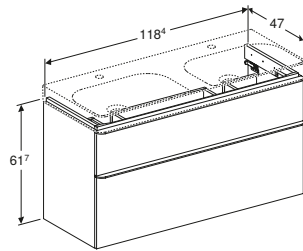

Geberit Smyle Square cabinet for 120cm double washbasin, with two soft closing mechanism drawers

W 118.4 / D 47 / H 61.7cm

Wall mounted, integrated handles, moisture resistant, delivered pre-assembled.

Art. no.	Product Description	RRP ex VAT
500.356.00.1	White	£891.04
500.356.JK.1	Lava	£891.04
500.356.JL.1	Sand	£891.04
500.356.JR.1	Hickory	£891.04