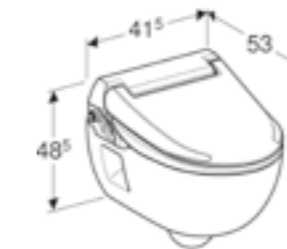

Geberit AquaClean 4000
W 40 / D 52 / H 48.5cm
Toilet enhancement solution with toilet ceramic.

Art. no.	Product Description
146.138.11.1	White alpine

RRP ex VAT
£1,062.71