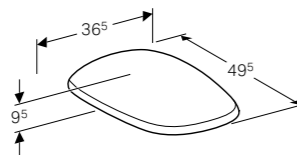

Seat sold separately

Geberit Citterio toilet seat, soft closing mechanism
W 36.5 / D 49.5 / H 9.5cm

Hinges made of metal, overlapping toilet lid.

Art. no.	Product Description	RRP ex VAT
500.540.01.1	White	£172.89