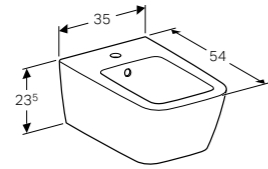

Geberit iCon square wall-hung bidet
W 35 / D 54 / H 23.5cm

Hidden water supply connection, hidden fastening.

Art. no.	Product Description	RRP ex VAT
231910000	White	£294.83