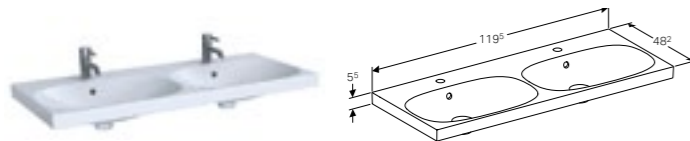

Geberit Acanto 120cm double washbasin
W 119.5 / D 48.2 / H 5.5cm
Can be installed with a washbasin cabinet, visible overflow easy fastening with Geberit washbasin wall fixing EFF1.
Art. no.   **Product Description**   **RRP ex VAT**
500.627.01.2   Centred tap hole   £664.23
500.628.01.2   Without tap hole   £664.23