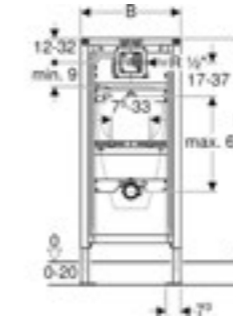

FRAMES FOR URINALS

Geberit Duofix urinal frames

Art. no.	Product Description	RRP ex VAT
111.623.00.1	112-130 cm, universal	£332.26