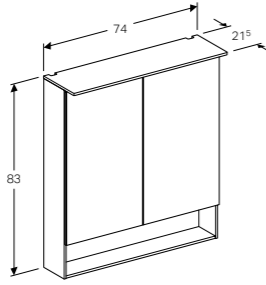

Geberit Acanto 75cm mirror cabinet with functional lighting, two doors

W 74 / D 21.5 / H 83cm

LED lighting, internal lighting, sensor switch, power socket, USB port, mirrored back side, magnification mirror, storage boxes on inside of doors.

Art. no.	Product Description	RRP ex VAT
500.645.00.1	Mystic oak	£973.00