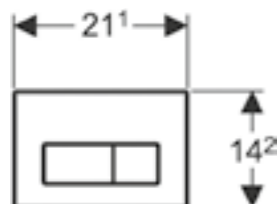

Geberit Kappa50

W 21.1 / D 1.5 / H 14.2cm

Art. no.	Product Description	RRP ex VAT
115.260.11.1	White alpine	£139.59
115.260.21.1	Gloss chrome	£139.59
115.260.46.1	Matt chrome	£139.59
115.258.00.1	Brushed stainless steel	£139.59