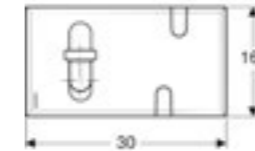

Cover Plate

For washbasin taps with concealed function box and trap

Art. no.	Product Description	RRP ex VAT
116.426.11.1	White Alpine	£83.24