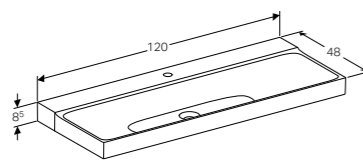

Geberit Xeno² 120cm washbasin

W 120 / D 48 / H 8.5cm

Washbasin without overflow, available with Clou overflow system on centred tap hole only or drain with running waste, can be installed with a washbasin cabinet.

Art. no.	Product Description	RRP ex VAT
500.551.01.1	Centred tap hole	£664.79
500.552.01.1	Without tap hole	£664.79
500.550.01.1	Right hand and left hand tap hole	£664.79