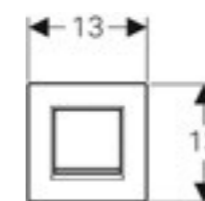

Type 30
For manual flush actuation of urinals, plastic

Art. no.	Product Description	RRP ex VAT
116.017.KH.1	Gloss chrome-plated, matt chrome design stripes	£203.07
116.017.KJ.1	White, gloss chrome design stripes	£203.07
116.017.KK.1	White, gold design stripes	£203.07
116.017.KL.1	White, matt chrome button	£203.07
116.017.KM.1	Black, gloss chrome design stripes	£203.07
116.017.KN.1	Matt chrome-plated, gloss chrome design stripes	£203.07