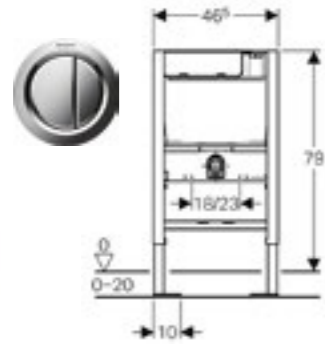

Geberit low-height cistern

Art. no.	Product Description	RRP ex VAT
111.206.21.2	Duofix element for wall-hung WC, 79 cm, with low-height furniture cistern, remote flush actuation type 01, gloss chrome plated	£400.31
111.207.00.2	Duofix element for wall-hung WC, 79 cm, with low-height furniture cistern	£358.97