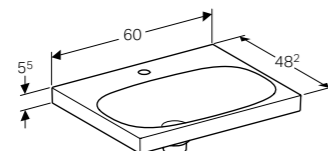

Geberit Acanto 60cm washbasin, with hidden overflow and drain cover

W 60 / D 48.2 / H 5.5cm

Can be installed with a washbasin cabinet, ceramic overflow system.

Art. no.	Product Description	RRP ex VAT
500.629.01.2	Centred tap hole	£231.40

Built in ceramic clou waste requires brassware with lever operated pop up waste.