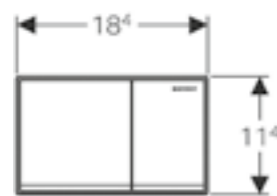

RECTANGULAR

Geberit Omega60

W 18.4 / D 2.4 - 9 / H 11.4cm

Art. no.	Product Description	RRP ex VAT
115.081.SI.1	White glass / gloss chrome plated	£475.05
115.081.SQ.1†	Umber glass / gloss chrome plated	£475.05
115.081.SJ.1	Black glass / gloss chrome plated	£475.05
115.081.GH.1	Easy-to-clean coating / chrome brushed / gloss chrome plated	£475.05
115.081.JK.1*	Lava / gloss chrome plated	£475.05
115.081.JL.1*	Sand Grey	£475.05