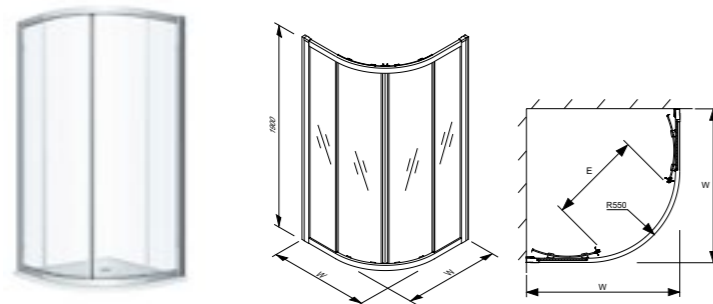

GEO ENCLOSURES

Geberit GEO Quadrant Shower Enclosure
6mm thick, R550mm

Art. no.	Product Description	RRP ex VAT
560.111.00.2	800mm Quadrant, E=410mm	£420.30
560.121.00.2	900mm Quadrant, E=562mm	£443.98