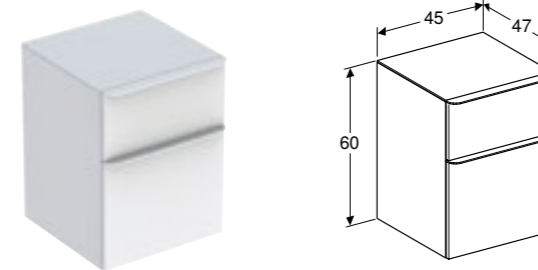

Geberit Smyle Square low cabinet, with two soft closing mechanism drawers
W 45 / D 47 / H 60cm

Art. no.	Product Description	RRP ex VAT
500.357.00.1	White	£496.46
500.357.JK.1	Lava	£496.46
500.357.JL.1	Sand	£496.46
500.357.JR.1	Hickory	£496.46