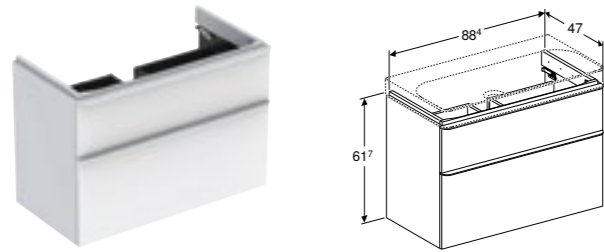

Geberit Smyle Square cabinet for 90cm washbasin, with two soft closing mechanism drawers
W 88.4 / D 47 / H 61.7cm

Wall mounted, integrated handles, moisture resistant, delivered pre-assembled.

Art. no.	Product Description	RRP ex VAT
500.354.00.1	White	£674.67
500.354.JK.1	Lava	£674.67
500.354.JL.1	Sand	£674.67
500.354.JR.1	Hickory	£674.67