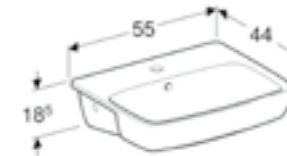

Geberit Selnova Square 55cm semi-recessed washbasin
W 55 / D 44 / H 18.5cm
Visible overflow.

Art. no.	Product Description	RRP ex VAT
501.467.00.7	One tap hole	£142.52
501.468.00.7	Two tap holes	£142.52