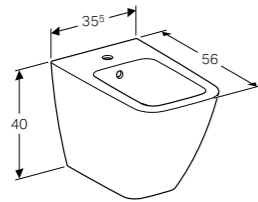

Geberit iCon square floor standing bidet
W 35.5 / D 56 / H 40cm

Back-to-wall, hidden water supply connection, hidden fastening.

Art. no.	Product Description	RRP ex VAT
231950000	White	£263.35

GEBERIT ICON BATHROOM FURNITURE COLOURS

BODY/FRONT

All Geberit bathroom furniture ranges are made of moisture resistant material.

Rimfree