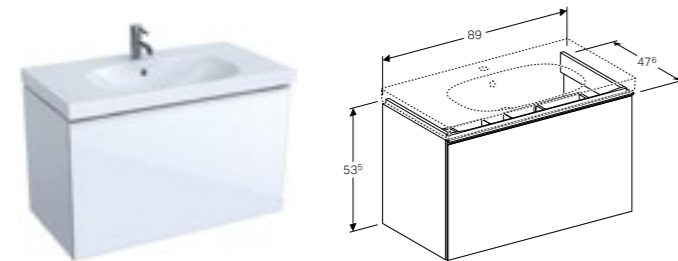

Geberit Acanto cabinet for 90cm washbasin, with one drawer and internal drawer
W 89 / D 47.6 / H 53.5cm
Wall mounted, opening via handle, drawer with soft closing mechanism, moisture resistant, delivered pre-assembled.
Art. no.   **Product Description**   **RRP ex VAT**
500.612.01.2   White   £799.16
500.612.JK.2   Lava   £799.16
500.612.JL.2   Sand   £799.16
500.612.16.1   Black   £799.16