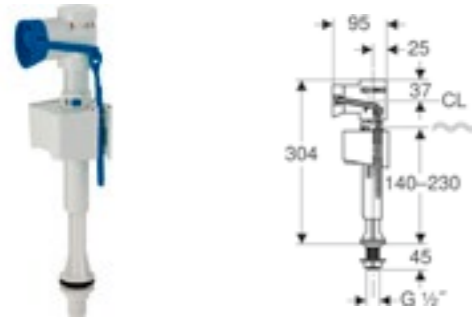

FILL VALVES

Geberit fill valve type 340

Bottom water supply connection

Art. no.	Product Description	RRP ex VAT
136.726.00.1	1/2", nipple made of plastic	£13.30
136.725.00.1	3/8", nipple made of plastic	£17.23