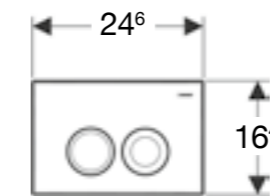

Geberit Delta21
W24.6 x 16.4x 3.1cm
Geberit flush plate Delta20 for dual flush.

Art. no.	Product Description	RRP ex VAT
115.125.11.1	White alpine	£44.87
115.125.21.1	Gloss chrome-plated	£61.54
115.125.46.1	Matt chrome-plated	£61.54