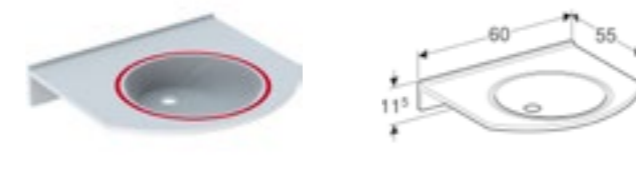

Geberit Publica round design barrier-free basin
W 60 / D 55cm

Basin suitable for use by wheelchair users and people with dementia

Art. no.	Product Description	RRP ex VAT
500.668.01.3	Without tap hole without overflow	£977.85