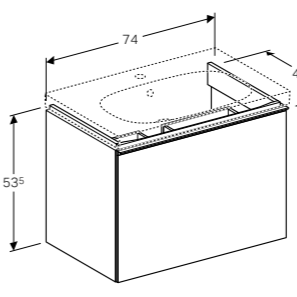

Geberit Acanto cabinet for 75cm washbasin, with one drawer and internal drawer

W 74 / D 47.6 / H 53.5cm

Wall mounted, opening via handle, drawer with soft closing mechanism, moisture resistant, delivered pre-assembled.

Art. no.	Product Description	RRP ex VAT
500.611.01.2	White	£716.13
500.611.JK.2	Lava	£716.13
500.611.JL.2	Sand	£716.13
500.611.16.1	Black	£716.13