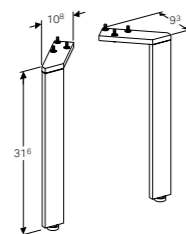

Geberit Acanto set of feet for cabinet for slim rim washbasin

W 10.8 / D 9.3 / H 31.6cm

Height adjustable.

Art. no.	Product Description	RRP ex VAT
500.657.00.2	Gloss chrome plated	£51.89