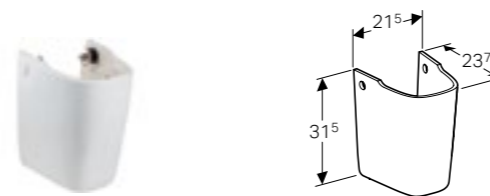

Geberit Smyle Square half pedestal for square handrinse basins

W 21.5 / D 23.7 / H 31.5cm

Easy fastening with Geberit fastening set Kerafix.

Art. no.	Product Description	RRP ex VAT
500.575.01.1	White	£62.28