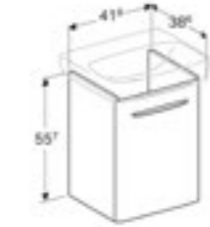

Geberit Selnova Square cabinet for 50cm washbasin
W 41.8 / D 38.6 / H 55.7cm
Service Space.

Art. no.	Product Description	RRP ex VAT
501.621.01.1	White	£157.51
501.621.JK.1	Lava	£157.51