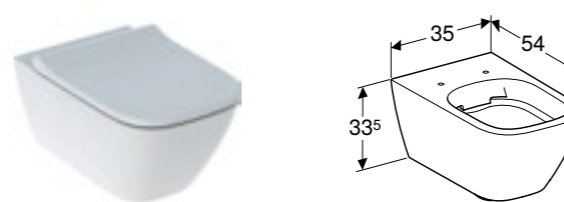

Seat sold separately

Geberit Smyle Square square drawer insert high

W 32.3 / D 20 / H 9.8cm

H-partition suitable for Smyle units

Art. no.	RRP ex VAT
500.676.00.1	£40.74

Geberit Smyle Square wall-hung toilet, Rimfree®