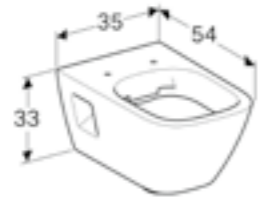

Geberit Selnova Square wall-hung toilet, Rimfree®
W 35 / D 54 / H 33cm
Semi-shrouded, horizontal outlet.

Art. no.	Product Description	RRP ex VAT
501.546.01.7	White	£249.86

Seat sold separately