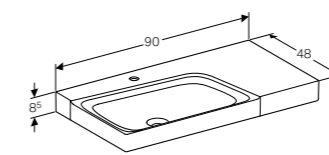

Geberit Xeno² 90cm washbasin with shelf surface

W 90 / D 48 / H 8.5cm

Washbasin without overflow, compatible with running waste, can be installed with a washbasin cabinet.

Art. no.	Product Description	RRP ex VAT
500.533.01.1	Left tap hole, shelf space right	£554.65
500.534.01.1	Without tap hole, shelf space right	£554.65