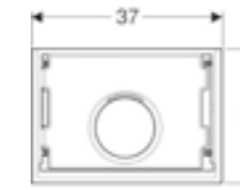

Geberit ONE finish set for Geberit ONE washbasin frame (for use with washbasin with furniture)

W 37 / H 26cm

Ready-to-fit set.

Art. no.	RRP ex VAT
115.424.00.1	£67.39