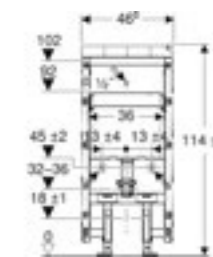

Geberit Monolith sanitary module for wall-hung WC, 114cm, customer-specific

Art. no.	Product Description	RRP ex VAT
131.187.00.5	Geberit Monolith sanitary module	£883.40
131.194.00.1	Set of cistern lid with side claddings, customer-specific: aluminium brushed	£258.03
131.195.00.1	Set of cistern lid with side claddings, customer-specific: black chrome / aluminium brushed	£258.03