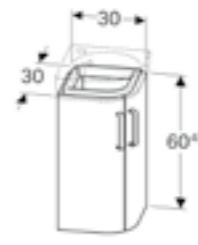

Geberit Selnova Compact unit for corner 45cm handrinse basin
W 30 / D 30 / H 60.4cm

Art. no.	Product Description	RRP ex VAT
501.483.00.1	Grey	£242.58
501.484.00.1	White	£242.58