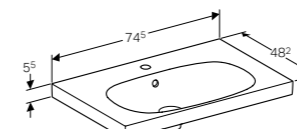

Geberit Acanto 75cm washbasin, with shelf surface

W 74.5 / D 48.2 / H 5.5cm

Can be installed with a washbasin cabinet, visible overflow.

Art. no.	Product Description	RRP ex VAT
500.622.01.2	Centred tap hole	£311.36