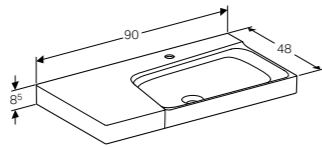

Geberit Xeno² 90cm washbasin with shelf surface

W 90 / D 48 / H 8.5cm

Washbasin without overflow, compatible with running waste, can be installed with a washbasin cabinet.

Art. no.	Product Description	RRP ex VAT
500.535.01.1	Right hand tap hole, shelf space left	£554.65
500.536.01.1	Without tap hole, shelf space left	£554.65