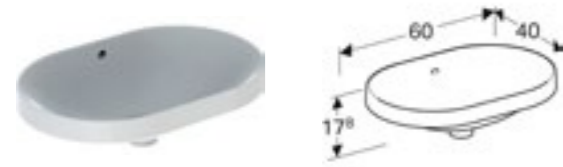

COUNTERTOP BASINS

Geberit VariForm elliptic countertop basin W 60 / D 40cm		
Art. no.	Product Description	RRP ex VAT
500.728.01.2	No tap hole with overflow	£122.35
500.730.01.2	No tap hole without overflow	£122.35