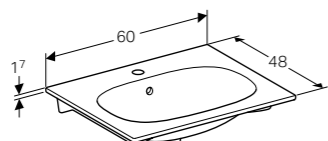

Geberit Acanto 60cm slim rim washbasin

W 60 / D 48 / H 17cm

For mounting on a washbasin cabinet, visible overflow.

Art. no.	Product Description	RRP ex VAT
500.640.01.2	Centred tap hole	£226.99