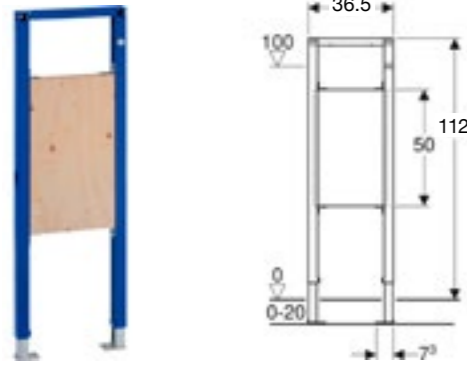

FRAMES FOR LOADS

Geberit Duofix frame for support handles

Art. no.	Product Description	RRP ex VAT
111.790.00.1	112 cm, less-abled installation	£277.72

Geberit Duofix mounting plate, universal

Art. no.	Product Description	RRP ex VAT
111.859.00.1	Width 35cm, Height 50cm	£66.80