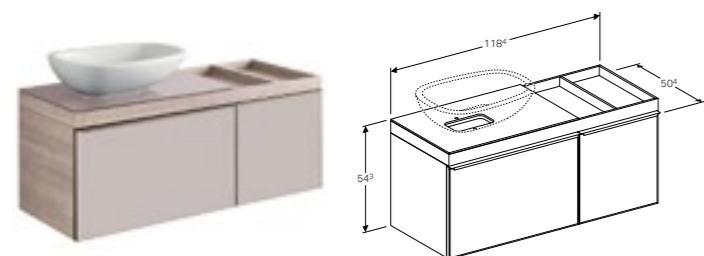

Geberit Citterio 120cm cabinet for lay-on washbasin, with two soft closing mechanism drawers and shelf surface

W 118.4 / D 50.4 / H 54.3cm

Wall mounted, opening via handle, front panel made of glass, can be equipped with feet, cover plate made of glass, frame made of metal, delivered pre-assembled.

Art. no.	Product Description	RRP ex VAT
500.564.JI.1	Taupe, beige oak, right	£1,984.76
500.564.JJ.1	Black, grey-brown oak, right	£1,984.76