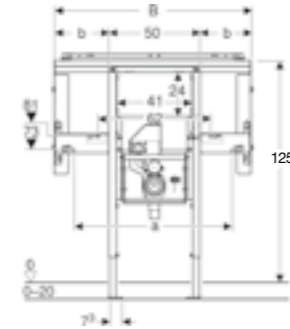

Duofix element for Geberit ONE washbasin and wall mounted tap, room height

With concealed turn trap, with concealed Clou.

Art. no.	Product Description	RRP ex VAT
111.081.00.1	For 75cm washbasin, 80cm wide	£561.57
111.082.00.1	For 90cm washbasin, 95cm wide	£581.24
111.083.00.1	For 105cm washbasin, 110cm wide	£600.88
111.084.00.1	For 120cm washbasin, 125cm wide	£620.54