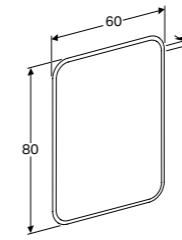

Geberit MyDay wall-hung toilet Rimfree®
 W 36 / D 54 / H 37.5cm
 Washdown toilet pan 6/4 litre, hidden fastening.
Art. no.
 201460600
 Seat sold separately

RRP ex VAT
 £436.29

Geberit MyDay 60cm mirror
 W 60 / D 3 / H 80cm
 LED lighting, indirect lighting, light operated by wall switch, heated rear to prevent mirror steaming up.
Art. no.
 824360000