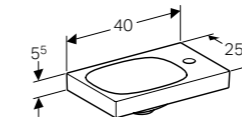

Lava, matt coated

All Geberit bathroom furniture ranges are made of moisture resistant material.

Rimfree

GEBERIT ACANTO

Geberit Acanto 40cm handrinse basin
W 40 / D 25.2 / H 5.5cm

Can be installed with a washbasin cabinet, asymmetrical, without overflow.