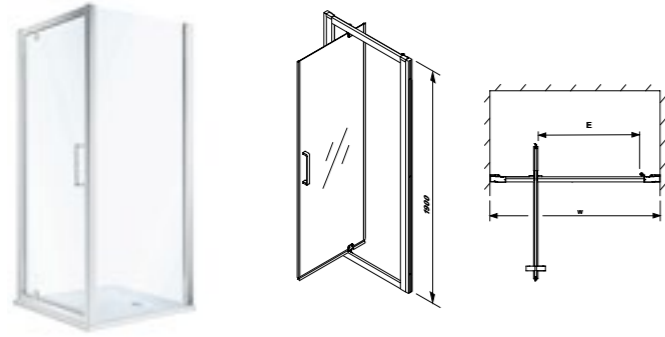

GEO DOORS

Geberit GEO Pivot Door
6mm thick, LH or RH

Art. no.	Product Description	RRP ex VAT
560.105.00.2	760mm Pivot Door, E=447mm	£257.24
560.115.00.2	800mm Pivot Door, E=487mm	£272.81
560.125.00.2	900mm Pivot Door, E=587mm	£296.49