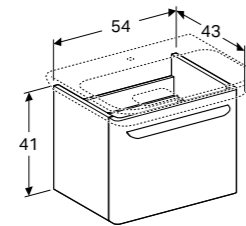

Geberit MyDay 65cm washbasin unit
W 54 / D 43 / H 41cm

Wall mounted, opening via handle, moisture resistant, delivered pre-assembled.

Art. no.	Product Description	RRP ex VAT
Y824065000	White	£727.91
824066000	Taupe	£727.91