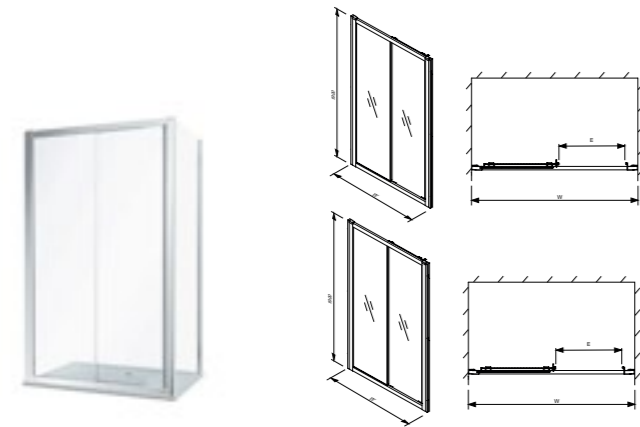

GEO DOORS

Geberit GEO Pivot Door
6mm thick, LH or RH

Art. no.	Product Description	RRP ex VAT
560.105.00.2	760mm Pivot Door, E=447mm	£257.24
560.115.00.2	800mm Pivot Door, E=487mm	£272.81
560.125.00.2	900mm Pivot Door, E=587mm	£296.49