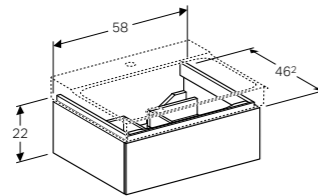

Geberit Xeno² cabinet for 60cm washbasin, with one drawer
W 58 / D 46.2 / H 22cm

Wall mounted, opened using push to open mechanism, moisture resistant, LED lighting, delivered pre-assembled.

Art. no.	Product Description	RRP ex VAT
500.505.01.1	White	£490.57
500.505.43.1	Scultura grey	£490.57
500.505.00.1	Matt grey	£490.57