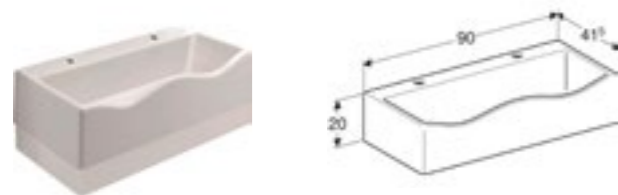

WASHING TROUGHS

Geberit Bambini play and washspace trough
W 90 / D 41.5 / H 20cm
Small projection with wavy rim for easy tap access and antibacterial

Art. no.	Product Description	RRP ex VAT
430200016	Left and right tap holes	£1,211.24

Decorative covers not included