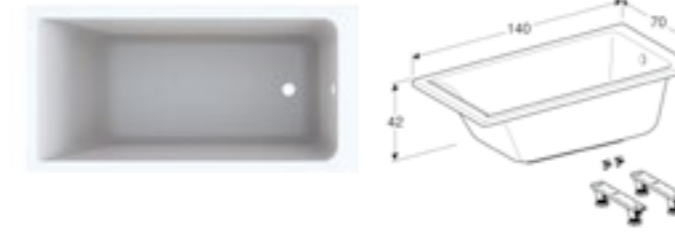

Geberit Renova Plan rectangular bath with feet
Built in bath, with feet.

Art. no.	Product Description	RRP ex VAT
554.310.01.1	140cm x 70cm	£382.70
554.311.01.1	150cm x 70cm	£382.70
554.312.01.1	160cm x 70cm	£382.70
554.313.01.1	160cm x 75cm	£411.05
554.314.01.1	170cm x 70cm	£382.70
554.315.01.1	170cm x 75cm	£411.05
554.316.01.1	180cm x 80cm	£453.58