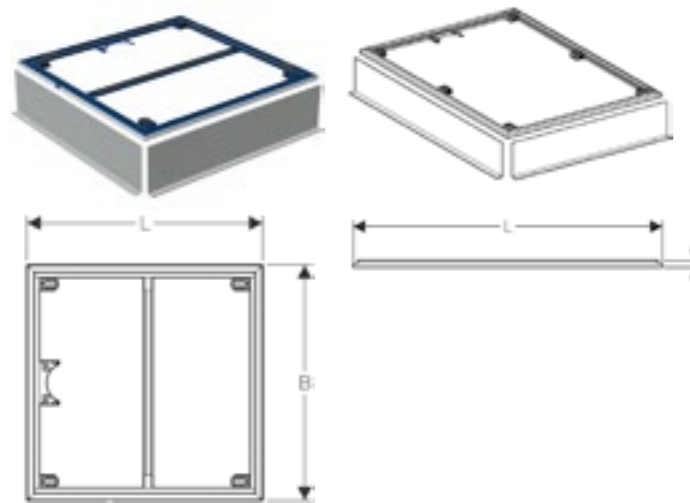

GEO BATH SCREEN

Geberit GEO Single Panel Bath Screen
6mm thick, LH or RH

Art. no.	Product Description	RRP ex VAT
560.118.00.2	1500mm X 800mm Bath Screen	£180.01

SETAPLANO

Geberit Setaplano shower surface

The Setaplano shower surface is available in different sizes to match your bathroom.

Geberit Setaplano installation frame

Installation frame for Geberit shower surfaces Setaplano.

Art. no.	Product Description	RRP ex VAT
154.460.00.1	Up to 100cm, for 4 feet: B80cm L80cm	£324.14
154.462.00.1	Up to 100cm, for 4 feet: B80cm L100cm	£309.16
154.470.00.1	Up to 100cm, for 4 feet: B90cm L90cm	£273.49
154.471.00.1	Up to 100cm, for 4 feet: B90cm L100cm	£309.16
154.480.00.1	Up to 100cm, for 4 feet: B100cm L100cm	£309.16
154.464.00.1	Over 100cm, for 6 feet: B80cm L120cm	£344.84
154.466.00.1	Over 100cm, for 6 feet: B80cm L140cm	£374.58
154.467.00.1	Over 100cm, for 6 feet: B80cm L150cm	£474.63
154.473.00.1	Over 100cm, for 6 feet: B90cm L120cm	£344.84
154.475.00.1	Over 100cm, for 6 feet: B90cm L140cm	£374.58
154.482.00.1	Over 100cm, for 6 feet: B100cm L120cm	£344.84
154.484.00.1	Over 100cm, for 6 feet: B100cm L140cm	£374.58
154.490.00.1	Over 100cm, for 6 feet: B120cm L120cm	£374.58