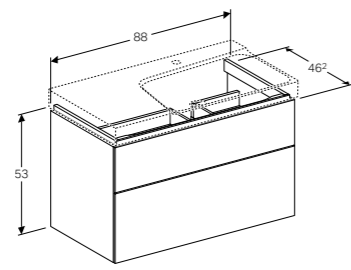

Geberit Xeno² cabinet for 90cm washbasin, with two drawers

W 88 / D 46.2 / H 53cm

Wall mounted, opened using push to open mechanism, moisture resistant, LED lighting, delivered pre-assembled.

Art. no.	Product Description	RRP ex VAT
500.515.01.1	White, siphon cut out left	£899.44
500.515.43.1	Scultura grey, siphon cut out left	£899.44
500.515.00.1	Matt grey, siphon cut out left	£899.44