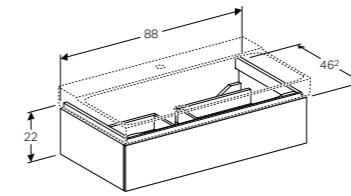

Geberit Xeno² cabinet for 90cm washbasin, with one drawer
W 88 / D 46.2 / H 22cm

Wall mounted, opened using push to open mechanism, moisture resistant, LED lighting, delivered pre-assembled.

Art. no.	Product Description	RRP ex VAT
500.508.01.1	White	£596.97
500.508.43.1	Scultura grey	£596.97
500.508.00.1	Matt grey	£596.97