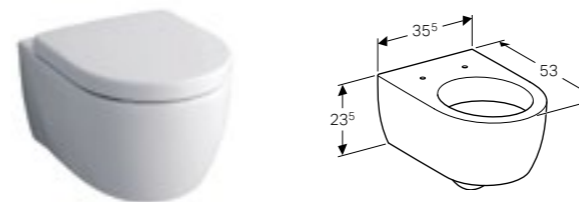

Geberit iCon wall-hung toilet
W 35.5 / D 53 / H 23.5cm

Washdown toilet pan, 6/4 litre or 4/2.6 litre, with flush rim, hidden fastening.

Art. no.	Product Description	RRP ex VAT
204000000	White	£276.53

Seat sold separately