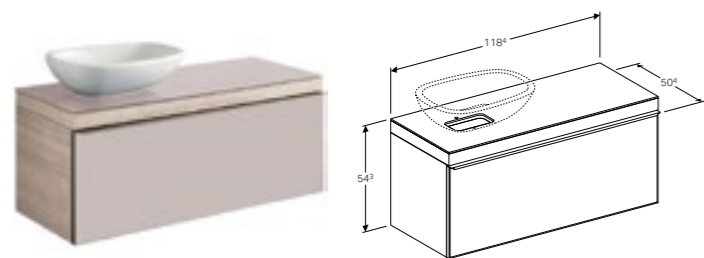

Geberit Citterio 120cm cabinet for lay-on washbasin, with one soft closing mechanism drawer

W 118.4 / D 50.4 / H 54.3cm

Wall mounted, opening via handle, front panel made of glass, can be equipped with feet, cover plate made of glass, frame made of metal, delivered pre-assembled.

Art. no.	Product Description	RRP ex VAT
500.561.JI.1	Taupe, beige oak	£1,623.53
500.561.JJ.1	Black, grey-brown oak	£1,623.53