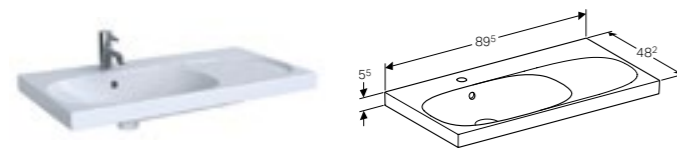

Geberit Acanto 90cm washbasin, with right shelf surface
W 89.5 / D 48.2 / H 5.5cm
Can be installed with a washbasin cabinet, asymmetrical visible overflow, easy fastening with Geberit washbasin wall fixing EFF1.
Art. no.   **Product Description**   **RRP ex VAT**
500.625.01.2   Centred tap hole   £518.93
500.626.01.2   Without tap hole   £518.93