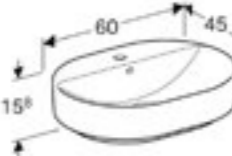

Geberit VariForm elliptic lay-on basin
W 60 / D 45cm
Art. no. 500.777.01.2 **Product Description** One tap hole with overflow
500.778.01.2 **Product Description** One tap hole without overflow **RRP ex VAT** £234.18
£234.18