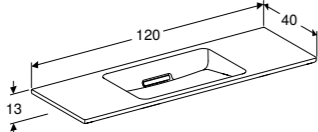

Geberit ONE 120cm floating design washbasin
W 120 / D 40 / H 13cm

Washbasin without overflow. Colour choice available for design line on ceramic cap, can be combined with 130cm mirror cabinet.

Art. no.	Product Description	RRP ex VAT
500.392.01.1	White, gloss chrome	£805.84
500.392.01.2	White, bright brushed chrome	£805.84
500.392.01.3	White, glossy white	£792.42