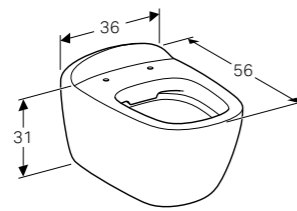

Geberit Citterio wall-hung toilet, Rimfree®
W 36 / D 56 / H 31cm

Washdown toilet pan, 6/4 litre, hidden fastening.

Art. no.	Product Description	RRP ex VAT
500.510.01.1	White	£526.72

Seat sold separately