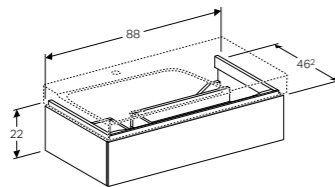

Geberit Xeno² cabinet for 90cm washbasin, with one drawer

W 88 / D 46.2 / H 22cm

Wall mounted, opened using push to open mechanism, moisture resistant, LED lighting, delivered pre-assembled.

Art. no.	Product Description	RRP ex VAT
500.514.01.1	White, siphon cut out right	£596.97
500.514.43.1	Scultura grey, siphon cut out right	£596.97
500.514.00.1	Matt grey, siphon cut out right	£596.97