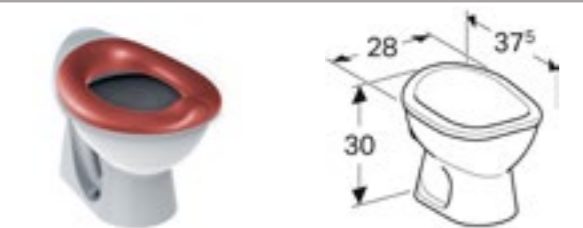

Geberit Bambini floor-standing WC

W 28 / D 37.5 / H 30cm
With flush rim, for babies and small children, potty chair shape

Art. no.	Product Description	RRP ex VAT
211650000	White	£220.74

Seat sold separately