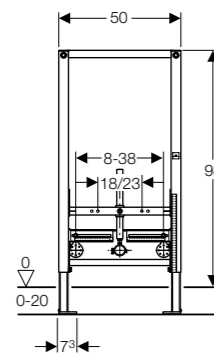

Geberit Duofix frame for bidet, 98cm, Universal

Art. no.	Product Description	RRP ex VAT
111.544.00.1	With wall brackets, backplate elbows and chrome isolating valves	£373.76