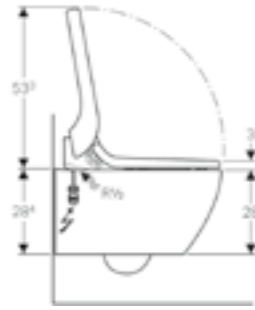

Geberit AquaClean Tuma Classic
W 36 / D 55.3 / H 44.6cm
Complete wall-hung solution.

Art. no.	Product Description
146.090.11.1	White alpine

RRP ex VAT
£1,606.65