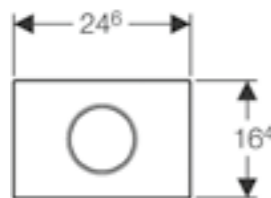

Dual flush

Art. no.	Product Description	RRP ex VAT
115.858.00.1	Stainless steel	£666.80
115.858.21.1	Stainless steel / gloss chrome-plated	£702.45

TOUCHLESS

Geberit Sigma10 touchless
W 26.4 / D 1.4 / H 16.4cm
Sigma 12cm Cistern, Mains powered.