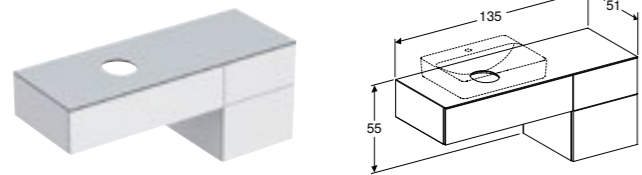

With integrated shelf surface and trap.

Art. no.	Product Description	RRP ex VAT
501.189.00.1	White	£1,690.33
501.190.00.1	Lava	£1,690.33
501.192.00.1	Hickory	£1,690.33