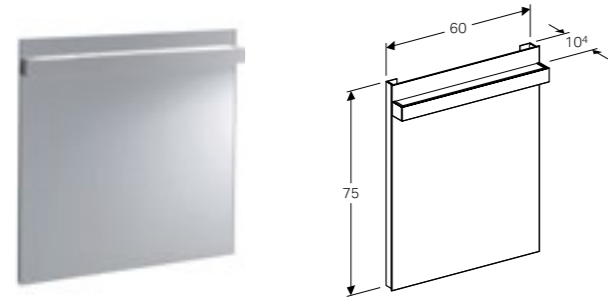

Geberit iCon 60cm mirror with functional lighting
W 60 / D 10.4 / H 75cm

Mechanical switch, adjustable lamp, LED lighting.

Art. no.	Product Description	RRP ex VAT
840760000	19 W, 568 lm	£602.53