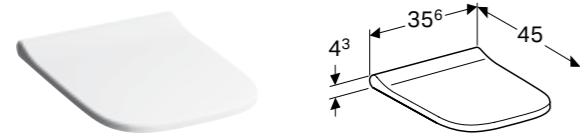

Geberit Smyle Square toilet seat, wrap over

W 35.6 / D 45 / H 4.3cm

Hinges made of metal, slim design, overlapping lid

Art. no.	Product Description	RRP ex VAT
500.238.01.1	White	£110.82
500.237.01.1	White, soft closing	£137.88
500.687.01.1	White, soft closing, quick release	£159.89