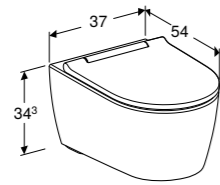

Geberit ONE wall-hung toilet
W 37 / D 54 / H 34.3cm

Shrouded pan with TurboFlush technology.
WC seat included with design cover.

Art. no.	Product Description	RRP ex VAT
500.201.01.1	White	£708.88
500.202.01.1	Gloss Chrome	£736.13