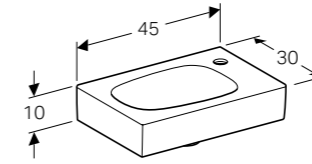

BODY/FRONT

White, high-gloss Scultura grey Matt grey

All Geberit bathroom furniture ranges are made of moisture resistant material.

KeraTect®

Rimfree®

GEBERIT CITTERIO

Geberit Citterio 45cm handrinse basin
 W 45 / D 30 / H 10cm
 Washbasin without overflow, with ceramic cover cap, asymmetrical, can be installed with a washbasin cabinet.
Art. no. **Product Description** **RRP ex VAT**
 500.541.01.1 Right hand tap hole £274.60