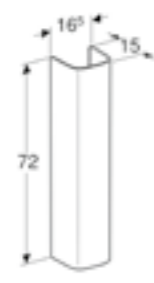

Geberit Selnova Square full pedestal
W 16.5 / D 15 / H 72cm
For use with 65/55/50/45/36cm washbasins.

Art. no.	Product Description	RRP ex VAT
501.476.00.6	White	£53.35