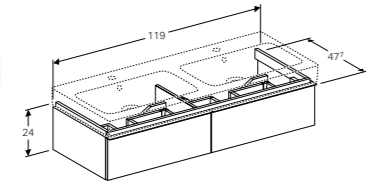

Geberit iCon cabinet for 120cm double washbasin, with two drawers

W 119 / D 47.7 / H 24cm

Wall mounted, opening via handle, drawer with soft closing mechanism, delivered pre-assembled.

Art. no.	Product Description	RRP ex VAT
840220000	White	£624.76
841222000	Natural oak	£624.76
841221000	Lava	£624.76