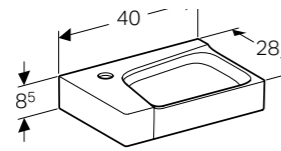

Art. no.	Product Description	RRP ex VAT
Y824000000	White	£924.28
824001000	Taupe	£924.28

GEBERIT MYDAY BATHROOM FURNITURE COLOURS

BODY/FRONT

GEBERIT XENO²

Geberit Xeno² 40cm handrinse basin

W 40 / D 28 / H 8.5cm