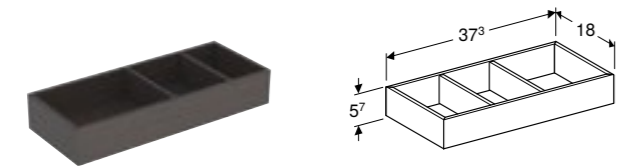

Geberit VariForm square drawer insert low
W 18 / D 37.3 / H 5.7cm

H-partition suitable for Variform units.

Art. no.	RRP ex VAT
501.156.00.1	£60.48