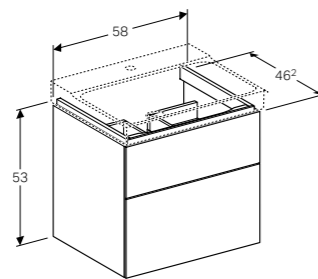

Geberit Xeno² cabinet for 60cm washbasin, with two drawers
W 58 / D 46.2 / H 53cm

Wall mounted, opened using push to open mechanism, moisture resistant, LED lighting, delivered pre-assembled.

Art. no.	Product Description	RRP ex VAT
500.506.01.1	White	£695.43
500.506.43.1	Scultura grey	£695.43
500.506.00.1	Matt grey	£695.43