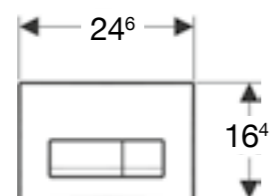

Geberit Delta15

W24.6 x 16.4x 2.6cm

Geberit flush plate Delta51, dual flush.

Art. no.	Product Description	RRP ex VAT
115.105.11.1	White alpine	£57.51
115.105.21.1	Gloss chrome-plated	£83.88
115.105.46.1	Matt chrome-plated	£83.88