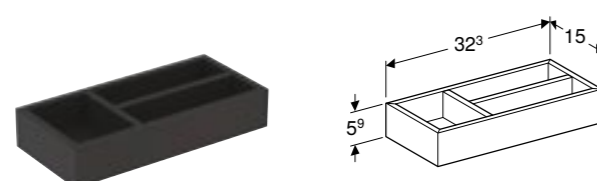

Geberit Smyle Square square drawer insert low

W 32.3 / D 15 / H 5.9cm

T-partition suitable for Smyle units

Art. no.	RRP ex VAT
500.678.00.1	£33.11