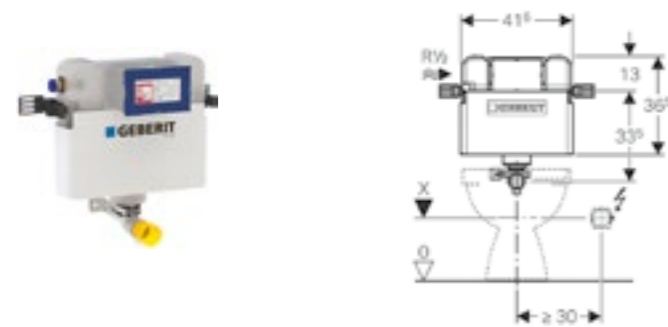

Geberit Kappa concealed cistern 15cm, 6/3 litres

Art. no.	Product Description	RRP ex VAT
109.205.00.1	Installation height 82cm	£163.07