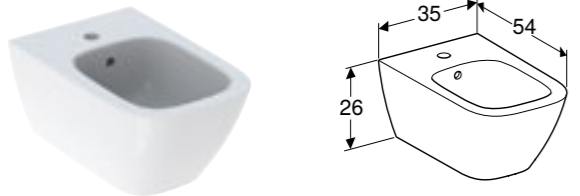

Geberit Smyle Square wall-hung shrouded bidet

W 35 / D 54 / H 26cm

Art. no.	Product Description	RRP ex VAT
500.209.01.1	White	£314.21