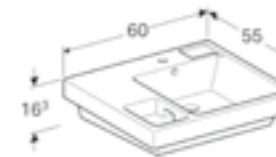

Geberit Bambini classroom washbasin

W 60 / D 55cm
Asymmetrical washbasin, large shelf surface & recessed tray

Art. no. 162700000 **Product Description** Right hand tap hole with overflow **RRP ex VAT** £509.46
162704000 **Product Description** Without tap hole without overflow **RRP ex VAT** £522.73