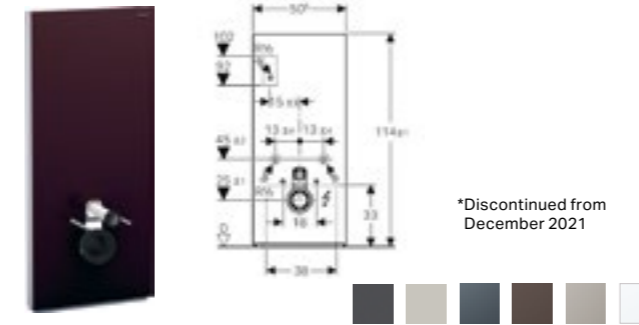

Geberit Monolith Plus
W 50.5 / D 10.6 / H 114cm
Wall-hung toilet, height 114cm.

Art. no.	Product Description	RRP ex VAT
131.231.SJ.5*	Black glass / aluminum	£1,996.01
131.231.SQ.5*	Umber glass / aluminum	£1,996.01
131.231.TG.5*	Sand glass / aluminum	£1,996.01
131.231.SI.5	White glass / aluminium	£1,996.01
131.231.JK.5	Lava glass / black chrome aluminium	£1,996.01
131.231.JL.5	Sand grey glass / aluminium	£1,996.01
131.231.JV.5	Stoneware concrete look / aluminium	£2,119.16
131.231.00.5	Stoneware slate look / black chrome aluminium	£2,119.16
131.231.SJ.6	Black glass / black chrome aluminium	£1,996.01