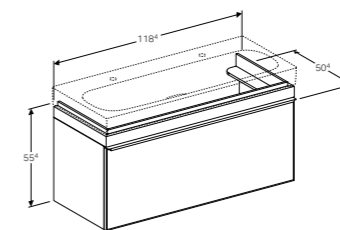

Art. no.	Product Description	RRP ex VAT
500.548.01.1	Left hand tap hole, shelf space right	£562.59
500.549.01.1	Right hand tap hole, shelf space left	£562.59

Geberit Citterio cabinet for 120cm washbasin, with one soft closing mechanism drawer
W 118.4 / D 50.4 / H 55.4cm