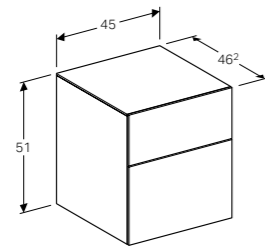

Geberit Xeno² 45cm side cabinet with two drawers
W 45 / D 46.2 / H 51cm

Wall mounted, opened using push to open mechanism, moisture resistant, delivered pre-assembled.

Art. no.	Product Description	RRP ex VAT
500.504.01.1	White	£654.14
500.504.43.1	Scultura grey	£654.14
500.504.00.1	Matt grey	£654.14