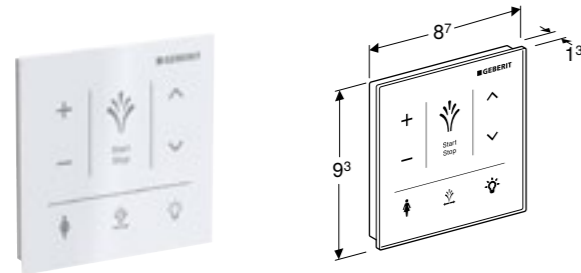

Geberit wall remote for AquaClean Sela

Art. no.	Product Description	RRP ex VAT
147.041.SI.1	White	£361.86
147.041.SJ.1	Black / glass	£361.86