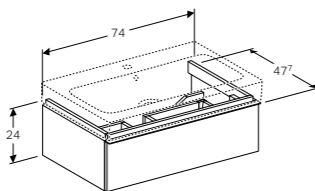

Geberit iCon cabinet for 75cm washbasin, with one drawer

W 74 / D 47.7 / H 24cm

Wall mounted, opening via handle, drawer with soft closing mechanism, delivered pre-assembled.

Art. no.	Product Description	RRP ex VAT
840275000	White	£473.12
841277000	Natural oak	£473.12
841276000	Lava	£473.12