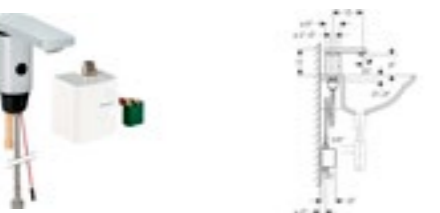

Geberit Type 186 tap
Gloss chrome plated

Art. no.	Product Description	RRP ex VAT
116.336.21.1	Without mixer	£954.75
116.366.21.1	With below-deck mixer	£1,023.96