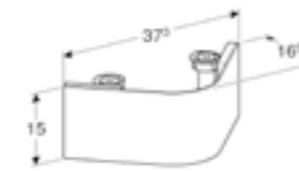

Geberit Selnova Compact plinth for 45cm corner washbasin unit
W 37 / D 16.5 / H 15cm

Art. no.	Product Description	RRP ex VAT
501.598.00.1	Grey	£53.35
501.599.00.1	White	£53.35