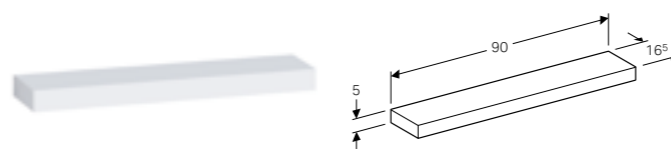

Geberit iCon 90cm wall shelf

W 90 / D 16.5 / H 5cm

Art. no.	Product Description	RRP ex VAT
840990000	White	£133.32
841992000	Natural oak	£133.32
841991000	Lava	£133.32