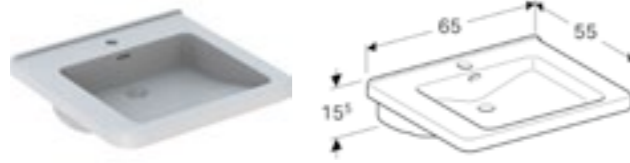

Art. no.	Product Description	RRP ex VAT
500.377.01.7	White	£272.15

Seat sold separately.

GEBERIT SELNOVA COMFORT

Geberit Selnova Comfort 55cm square washbasin, barrier free
W 55 / D 52.5 / H 15.5cm

Art. no.	Product Description	RRP ex VAT
500.785.00.7	Visible overflow. Centered tap hole	£214.79
500.786.00.7	Without overflow. Centered tap hole	£214.79
500.787.01.7	Without overflow. Without tap hole	£214.79