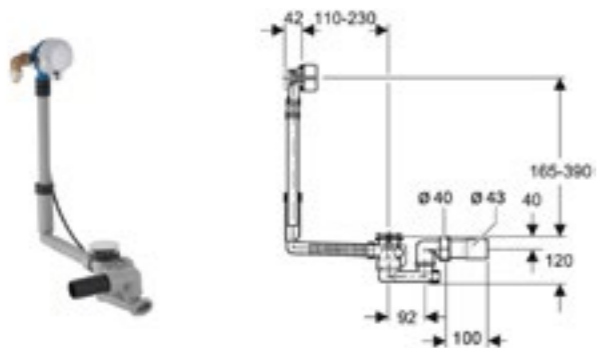

Art. no.	RRP ex VAT
243.134.00.1	£28.92

Geberit bathtub drain with turn handle actuation
With ready-to-fit-set and straight connector:
gloss chrome-plated.

Art. no.	Product Description	RRP ex VAT
150.535.21.1	D 52 / L 23cm	£52.73
150.536.21.1	D 52 / L 70cm	£59.62