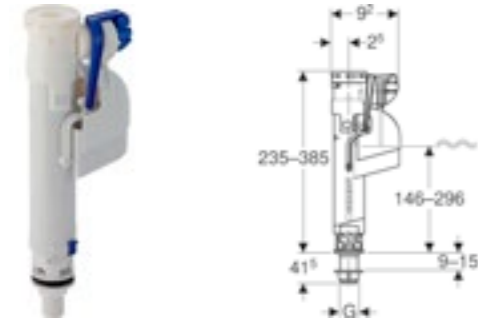

Art. no.	Product Description	RRP ex VAT
136.726.00.1	1/2", nipple made of plastic	£13.30
136.725.00.1	3/8", nipple made of plastic	£17.23

Geberit fill valve type 360

Bottom water supply connection

Art. no.	Product Description	RRP ex VAT
281.206.00.1	1/2", nipple made of plastic	£21.58
281.204.00.1	3/8", nipple made of plastic	£21.96
281.214.00.1	3/8", nipple made of brass	£30.25