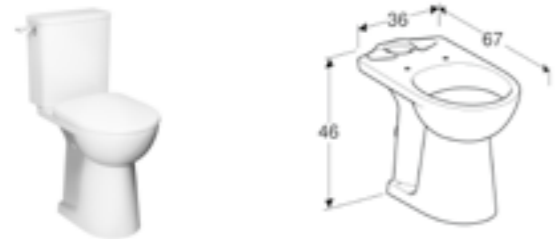

Geberit Selnova Comfort floor standing toilet, for close coupled exposed cistern
W 36 / D 67 / H 46cm
Raised height, horizontal outlet.

Art. no.	Product Description	RRP ex VAT
501.456.00.6	White	£172.20

Pictured with 501.456.00.7, both cistern and seat sold separately.