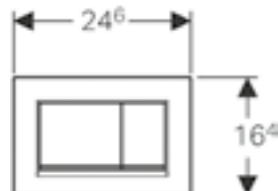

MECHANISMS

Geberit mechanism type 290-380

Dual flush, universal water supply connection

Art. no.	Product Description	RRP ex VAT
283.354.21.2	3/8", nipple made of brass Gloss chrome-plated	£86.49

FLUSH PLATES & FLUSH CONTROLS