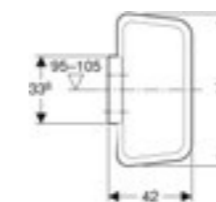

URINAL DIVIDERS

Urinal division
For mounting on solid walls or drywalls, plastic

Art. no.	Product Description	RRP ex VAT
115.202.11.1	White alpine	£365.54