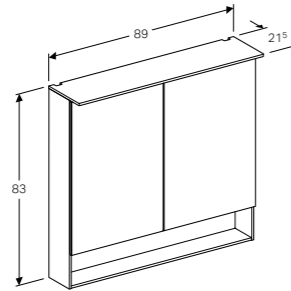

Geberit Acanto 90cm mirror cabinet with functional lighting, two doors

W 89 / D 21.5 / H 83cm

LED lighting, internal lighting, sensor switch, power socket, USB port, mirrored back side, magnification mirror, storage boxes on inside of doors.

Art. no.	Product Description	RRP ex VAT
500.646.00.1	Mystic oak	£1,063.82