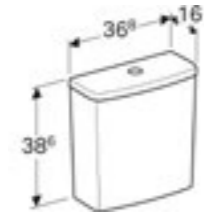

Geberit Selnova Compact exposed cistern, bottom water supply connection
W 36.8 / D 16 / H 38.6cm
Close coupled dual flush 4/2.6 litre.

Art. no.	Product Description	RRP ex VAT
501.459.00.6	White	£95.43