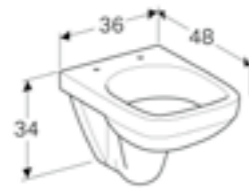

Geberit Selnova Compact wall-hung toilet
W 36 / D 48 / H 34cm
Square design, small projection.

Art. no.	Product Description	RRP ex VAT
501.504.00.7	White	£156.12

Seat sold separately.