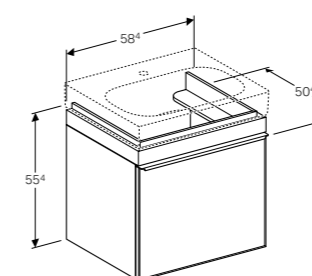

Geberit Citterio cabinet for 60cm washbasin, with one soft closing mechanism drawer
W 58.4 / D 50.4 / H 55.4cm
Wall mounted, opening via handle, can be equipped with feet, front panel made of glass, frame made of metal, delivered pre-assembled.
Art. no.   **Product Description**   **RRP ex VAT**
500.556.JI.1   Taupe, beige oak   £713.66
500.556.JJ.1   Black, grey-brown oak   £713.66