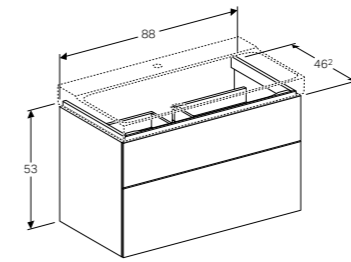

Geberit Xeno² cabinet for 90cm washbasin, with two drawers
W 88 / D 46.2 / H 53cm

Wall mounted, opened using push to open mechanism, moisture resistant, LED lighting, delivered pre-assembled.

Art. no.	Product Description	RRP ex VAT
500.509.01.1	White	£899.44
500.509.43.1	Scultura grey	£899.44
500.509.00.1	Matt grey	£899.44