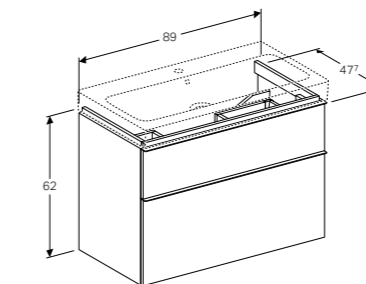

Geberit iCon cabinet for 90cm washbasin, with two drawers

W 89 / D 47.7 / H 62cm

Wall mounted, handle included, drawer with soft closing mechanism, delivered pre-assembled.

Art. no.	Product Description	RRP ex VAT
840390000	White	£751.00
841392000	Natural oak	£751.00
841391000	Lava	£751.00