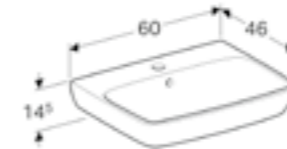

Geberit Selnova Square 60cm washbasin
W 60 / D 46 / H 14.5cm
Visible overflow.

Art. no.	Product Description	RRP ex VAT
501.464.00.6	One tap hole	£90.76