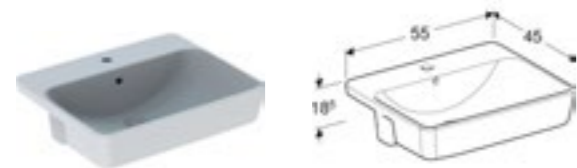

SEMI-RECESSED BASINS

Geberit VariForm square semi-recessed basin W 55 / D 45cm		
Art. no.	Product Description	RRP ex VAT
500.681.01.1	Centred tap hole with overflow	£226.01
500.682.01.1	Left and right tap holes with overflow	£226.01