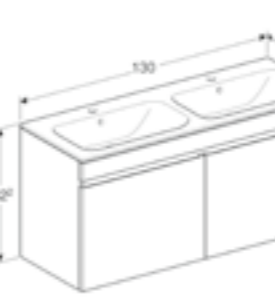

130cm slim double basin and vanity unit
W 130 / D 48 / H 62.2 cm

Wall mounted, handleless design, with concealed internal drawer.

Art. no.	Product Description	RRP ex VAT
501.918.01.1	Centred tap hole, White	£1,568.32
501.918.JK.1	Centred tap hole, Lava	£1,568.32
501.918.00.1	Centred tap hole, Light Hickory	£1,568.32
501.918.JR.1	Centred tap hole, Hickory	£1,568.32