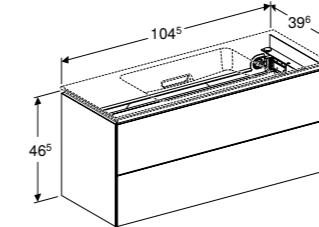

Geberit ONE cabinet for 105cm washbasin
W 104.5 / D 39.6 / H 46.5cm

Wall mounted, handleless design with two drawers.

Art. no.	Product Description	RRP ex VAT
500.386.00.1	Black walnut	£2,122.05
500.386.01.1	White high gloss	£2,122.05