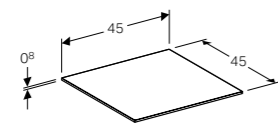

Geberit Xeno² 45cm glass shelf
W 45 / D 45 / H 0.8cm

Can be combined with side cabinet with two drawers.

Art. no.	Product Description	RRP ex VAT
500.523.00.1	45cm	£43.60