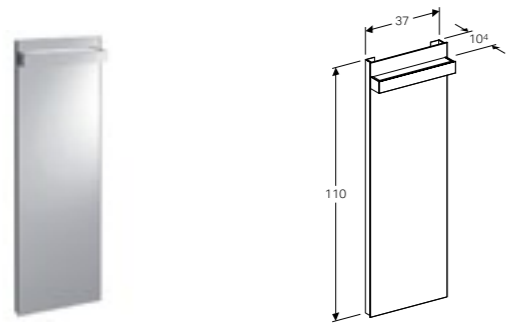

Geberit iCon 37cm mirror with functional lighting
W 37 / D 10.4 / H 110cm

Mechanical switch, adjustable lamp, LED lighting.

Art. no.	Product Description	RRP ex VAT
840537000	12 W, 234 lm	£593.01