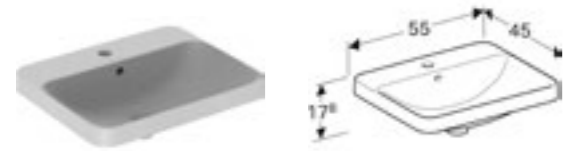

Geberit VariForm rectangular countertop basin W 55 / D 45cm		
Art. no.	Product Description	RRP ex VAT
500.740.01.2	Centred tap hole with overflow	£128.47
500.742.01.2	Centred tap hole without overflow	£128.47