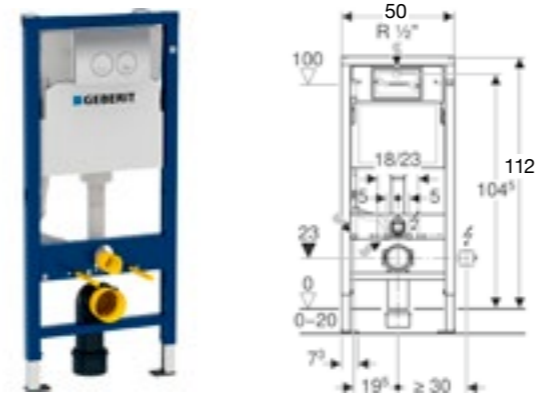

Geberit Duofix toilet frame with Sigma cistern 12cm

Art. no.	Product Description	RRP ex VAT
111.911.00.5	Installation height 98cm	£340.05

GEBERIT FRAMES AND CISTERNS

Geberit Duofix toilet frame with Sigma cistern 8cm

Art. no.	Product Description	RRP ex VAT
111.799.00.1	Installation height 114cm	£442.55

Geberit Duofix toilet frame for wall-hung toilet, with Delta concealed cistern 12 cm

Art. no.	Product Description	RRP ex VAT
458.118.21.1	Installation height 112cm, with Delta21 Flush plate gloss chrome plated	£371.61
458.119.21.1	Installation height 112cm, with Delta50 Flush plate gloss chrome plated	£371.61
458.132.00.1	Installation height 112cm	£311.51