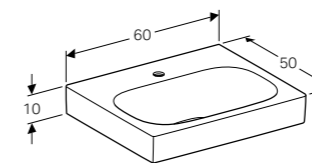

Geberit Citterio 60cm washbasin
W 60 / D 50 / H 10cm
Washbasin without overflow, with ceramic cover cap, available with Clou overflow system or running waste with free outlet, can be installed with a washbasin cabinet.
Art. no.   **Product Description**   **RRP ex VAT**
500.544.01.1   Centred tap hole   £353.77