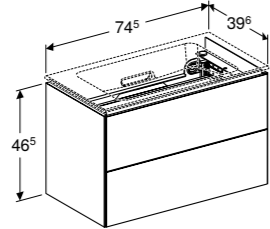

Geberit ONE cabinet for 75cm washbasin
W 74.5 / D 39.6 / H 46.5cm

Wall mounted, handleless design with two drawers.

Art. no.	Product Description	RRP ex VAT
500.381.00.1	Black walnut	£1,880.30
500.381.01.1	White high gloss	£1,880.30