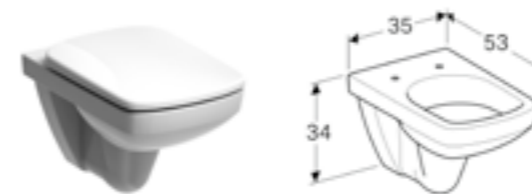

Geberit Selnova Square wall-hung toilet
W 35 / D 53 / H 34cm
Horizontal outlet, 6/4 litre or 4/2.6 litre.

Art. no.	Product Description	RRP ex VAT
501.457.00.6	White	£129.00

Seat sold separately