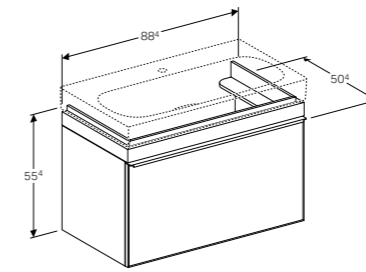

Geberit Citterio cabinet for 90cm washbasin, with one soft closing mechanism drawer
W 88.4 / D 50.4 / H 55.4cm

Wall mounted, opening via handle, can be equipped with feet, front panel made of glass, frame made of metal, delivered pre-assembled.

Art. no.	Product Description	RRP ex VAT
500.559.JI.1	Taupe, beige oak	£983.61
500.559.JJ.1	Black, grey-brown oak	£983.61