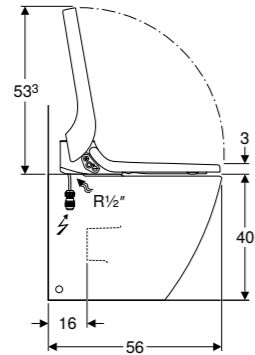

Geberit AquaClean Tuma Classic Floorstanding
W 36 / D 56 / H 43cm
Complete solution.

Art. no.	Product Description
146.320.11.1	White alpine

RRP ex VAT
£1,813.18