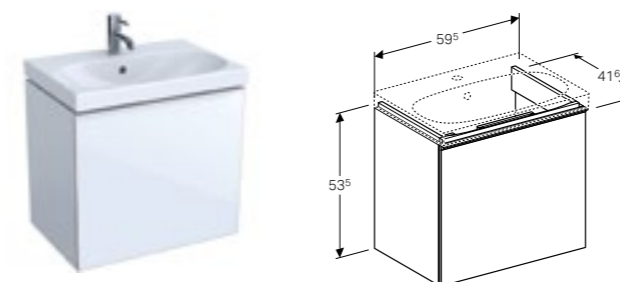

Geberit Acanto cabinet for 60cm washbasin, with one drawer and internal drawer, small projection
W 59.5 / D 41.6 / H 53.5cm
Wall mounted, opening via handle, drawer with soft closing mechanism, moisture resistant, delivered pre-assembled.
Art. no.   **Product Description**   **RRP ex VAT**
500.614.01.2   White   £550.07
500.614.JK.2   Lava   £550.07
500.614.JL.2   Sand   £550.07
500.614.16.1   Black   £550.07