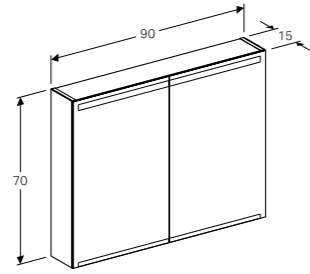

90cm mirror cabinet with functional and ambient lighting, two doors
W 90 / D 15 / H 70cm

LED lighting, indirect lighting, touch sensor switch for the upper light, touch sensor switch for the bottom light, power socket, mirrored body, doors mirrored on both sides, movable shelves.

Art. no. 500.591.P5.1 **RRP ex VAT** £675.27