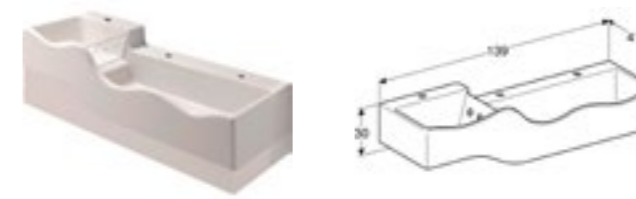

Geberit Bambini play and washspace trough
W 139 / D 41.5 / H 30cm
Small projection with wavy rim for easy tap access, antibacterial, with two low (right) and one high wash area

Art. no.	Product Description	RRP ex VAT
430350016	One Tap hole per washing area and divider	£1,919.24

Decorative covers not included