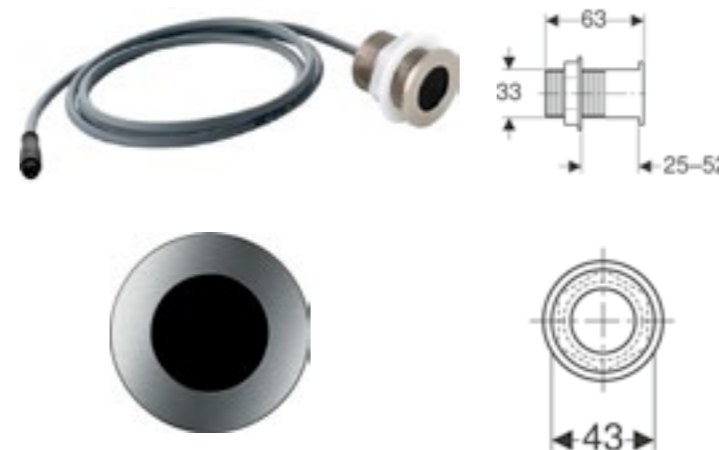

Art. no.	Product Description	RRP ex VAT
115.943.21.1	Brass Gloss chrome-plated	£144.44

Geberit WC flush control with pneumatic flush actuation
Single flush, with locked nuts, for furniture

Art. no.	Product Description	RRP ex VAT
115.949.21.1	Brass Gloss chrome-plated	£189.50

REMOTE

Geberit remote square flush controls
W 12.9 / D 0.8 / H 7.4cm

Art. no.	Product Description	RRP ex VAT
116.051.GH.1	Easy-to-clean coated brushed / chrome-plated	£200.38
116.051.KA.1	Gloss chrome / matt chrome-plated	£100.70
116.051.KT.1	White / chrome-plated / brushed	£100.70
116.051.KV.1	Black / chrome-plated	£100.70
116.052.21.1	Protruding design, gloss chrome-plated	£113.79

Geberit WC flush control with electronic flush actuation, mains operation, IR button

Single flush

Art. no.	Product Description	RRP ex VAT
115.857.00.1	Stainless steel	£650.94
115.857.21.1	Stainless steel / gloss chrome-plated	£669.01