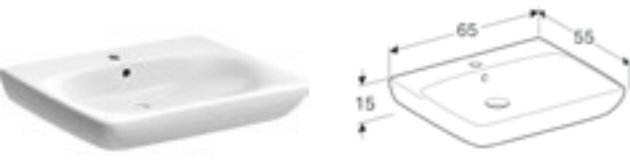

Geberit Selnova Comfort 65cm square washbasin
W 65 / D 55 / H 15cm
Less abled.

Art. no.	Product Description	RRP ex VAT
501.463.00.7	One tap hole	£107.79