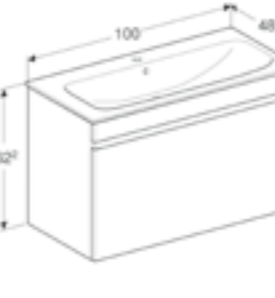

100cm slim basin and vanity unit
W 100 / D 48 / H 62.2 cm

Wall mounted, handleless design, with concealed internal drawer.

Art. no.	Product Description	RRP ex VAT
501.917.01.1	Centred tap hole, White	£1,212.63
501.917.JK.1	Centred tap hole, Lava	£1,212.63
501.917.00.1	Centred tap hole, Light Hickory	£1,212.63
501.917.JR.1	Centred tap hole, Hickory	£1,212.63