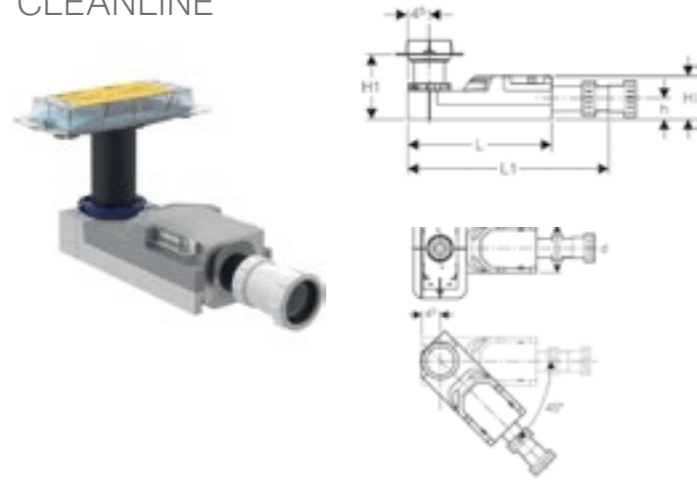

CLEANLINE

Installation set for Geberit shower channels of the CleanLine series

Art. no.	Product Description	RRP ex VAT
154.154.00.1	Floor construction height from 90mm	£202.49

d, ø	Outer diameter	5.5cm
B	Width	13cm
H	Height	9cm
H1	Height	9-20cm
h	Height, partial diameter	4.2cm
L	Length	30cm
L1	Length	35.8cm