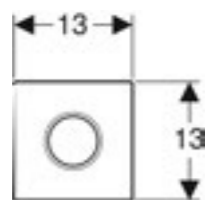

URINAL FLUSH CONTROLS, BATTERY OPERATION

Type 01
For Automatic flush actuation of urinals, IR, die-cast zinc

Art. no.	Product Description	RRP ex VAT
116.031.11.5	White alpine	£559.35
116.031.21.5	Gloss chrome-plated	£559.35
116.031.46.5	Matt chrome-plated	£559.35