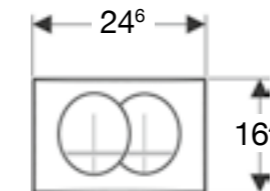

Geberit Delta20
W24.6 x 16.4x 3.1cm
Geberit flush plate Delta20 for dual flush.

Art. no.	Product Description	RRP ex VAT
115.100.11.1	White alpine	£32.04
115.100.21.1	Gloss chrome-plated	£46.64
115.100.46.1	Matt chrome-plated	£46.64