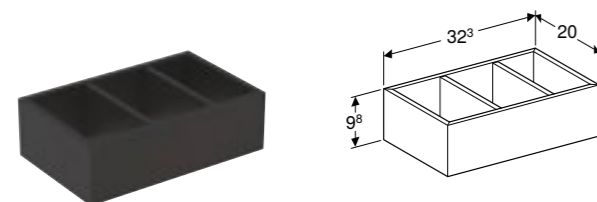

Geberit Smyle Square square drawer insert high

W 32.3 / D 20 / H 9.8cm

H-partition suitable for Smyle units

Art. no.	RRP ex VAT
500.676.00.1	£40.74