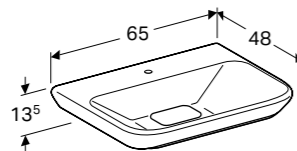

Geberit MyDay 65cm washbasin
W 65 / D 48 / H 13.5cm

Washbasin without overflow, suitable for Clou overflow system or running waste, can be installed with a washbasin cabinet.

Art. no.	RRP ex VAT
125465600	£255.70