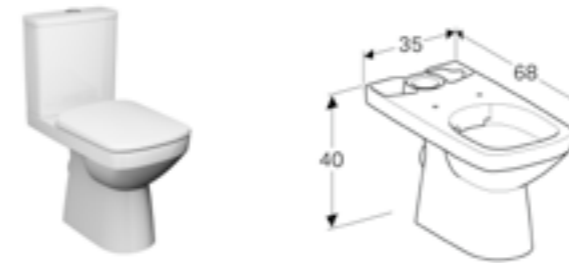

Geberit Selnova Square floor standing toilet, for close coupled exposed cistern, Rimfree®
W 35 / D 68 / H 40cm
Horizontal outlet, 6/4 litre or 4/2.6 litre.

Art. no.	Product Description	RRP ex VAT
501.563.01.7	White	£175.90

Pictured with 501.459.00.6, both cistern and seat sold separately.