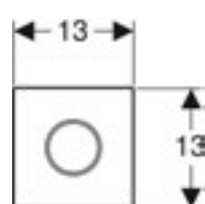

Type 10
For Automatic flush actuation of urinals, IR, die-cast zinc

Art. no.	Product Description	RRP ex VAT
116.035.KH.1	Gloss chrome, with matt chrome design ring	£779.97
116.035.KJ.1	White, with gloss chrome design ring	£779.97
116.035.KK.1	White, with gold design ring	£779.97
116.035.KL.1	White, with matt chrome design ring	£779.97
116.035.KM.1	Black, with gloss chrome design ring	£779.97
116.035.KN.1	Matt chrome, with gloss chrome design ring	£779.97
116.035.SN.1	Brushed Stainless Steel, with polished design ring	£846.20