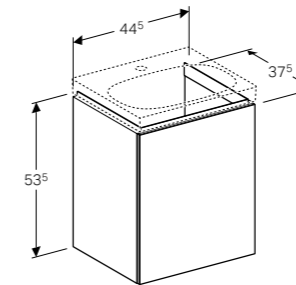

Geberit Acanto cabinet for 45cm handrinse basin, with one door
W 44.5 / D 37.5 / H 53.5cm

Wall mounted, opened using push to open mechanism, left or right hinge side, moisture resistant, delivered pre-assembled.

Art. no.	Product Description	RRP ex VAT
500.608.01.2	White	£363.25
500.608.JK.2	Lava	£363.25
500.608.JL.2	Sand	£363.25
500.608.16.1	Black	£363.25