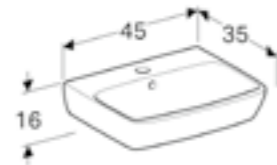

Art. no.	Product Description	RRP ex VAT
501.473.00.6	One tap hole	£62.31
501.474.00.7	Two tap holes	£62.31