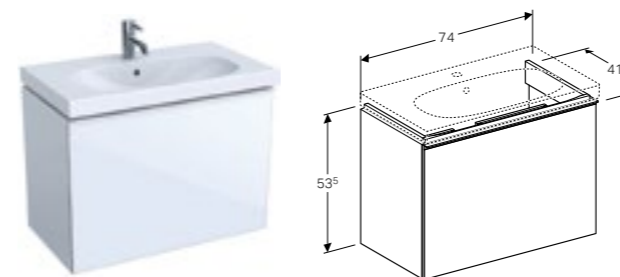

Geberit Acanto cabinet for 75cm washbasin, with one drawer and internal drawer, small projection
W 74 / D 41.6 / H 53.5cm
Wall mounted, opening via handle, drawer with soft closing mechanism, moisture resistant, delivered pre-assembled.
Art. no.   **Product Description**   **RRP ex VAT**
500.615.01.2   White   £627.91
500.615.JK.2   Lava   £627.91
500.615.JL.2   Sand   £627.91
500.615.16.1   Black   £627.91