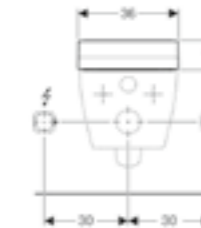

Design cover ☐