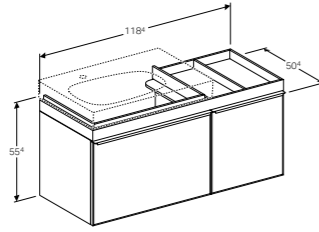

Geberit Citterio cabinet for 75cm washbasin, with two drawers and shelf surface
W 118.4 / D 50.4 / H 55.4cm

Wall mounted, opening via handle, drawer with soft closing mechanism, can be equipped with feet, front panel made of glass, frame made of metal, delivered pre-assembled.

Art. no.	Product Description	RRP ex VAT
500.562.JI.1	Taupe, beige oak, right	£1,488.56
500.562.JJ.1	Black, grey-brown oak, right	£1,488.56
500.563.JI.1	Taupe, beige oak, left	£1,488.56
500.563.JJ.1	Black, grey-brown oak, left	£1,488.56