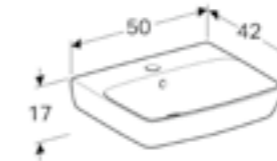

Geberit Selnova Square 50cm washbasin
W 50 / D 42 / H 17cm
Visible overflow.

Art. no.	Product Description	RRP ex VAT
501.460.00.6	One tap hole	£71.83