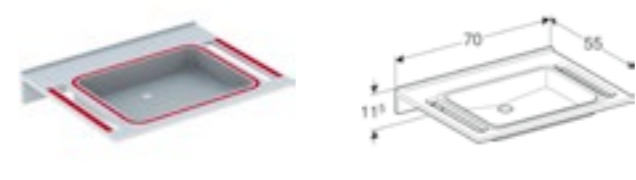

Geberit Publica square design barrier-free basin, with cut-outs
W 70 / D 55cm

Basin suitable for use by wheelchair users and people with dementia

Art. no.	Product Description	RRP ex VAT
500.666.01.4	Without tap hole without overflow	£865.98