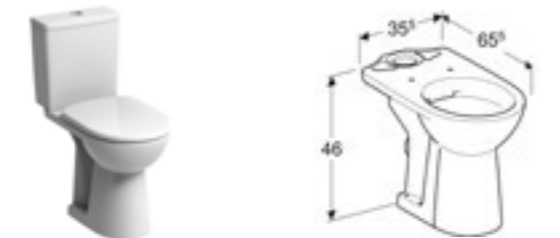

Geberit Selnova Comfort floor standing toilet, for close coupled exposed cistern, Rimfree®
W 35.5 / D 65.5 / H 46cm
Raised height, horizontal outlet.

Art. no.	Product Description	RRP ex VAT
500.486.01.7	White	£194.42

Pictured with 501.459.00.1, both cistern and seat sold separately.