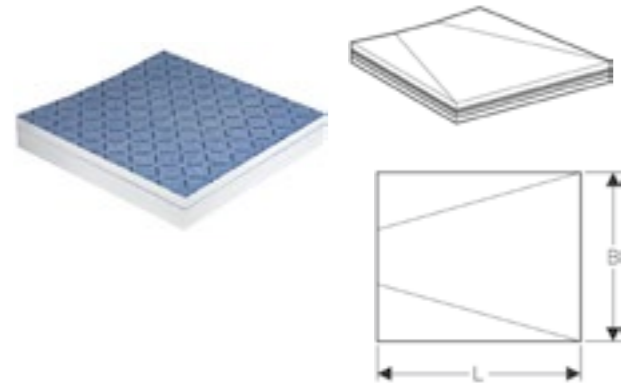

SHOWER BOARDS

	Geberit Shower board	RRP ex VAT
154.252.00.1	Geberit shower board, tile-bearing, with V-slope: B90cm L90cm	£578.84
154.253.00.1	Geberit shower board, tile-bearing, with V-slope: B100cm L100cm	£612.10
154.254.00.1	Geberit shower board, tile-bearing, with V-slope: B90cm L120cm	£632.07
154.255.00.1	Geberit shower board, tile-bearing, with V-slope: B100cm L120cm	£665.34
154.265.00.1	Geberit shower board, tile-bearing, with L-slope	£665.34
154.248.00.1	Extension for Geberit shower board	£412.51