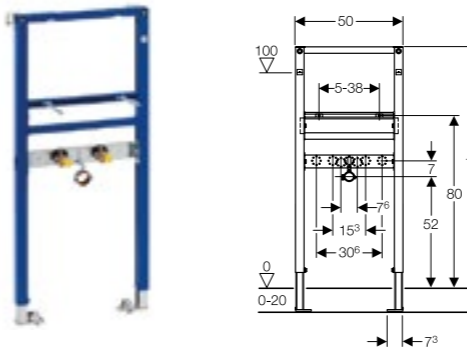

Geberit Duofix frame for washbasin, 112cm deck-mounted tap

Art. no.	Product Description	RRP ex VAT
111.495.00.1	With wall brackets, backplate elbows and chrome isolating valves	£219.14