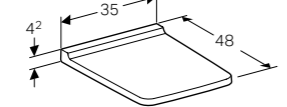

Geberit Xeno² toilet seat with soft closing mechanism
W 35 / D 48 / H 4.2cm
Hinges made of metal, overlapping toilet lid.
Art. no.   **Product Description**   **RRP ex VAT**
500.537.01.1   White   £170.67
500.833.01.1   White, quick release hinge   £173.01