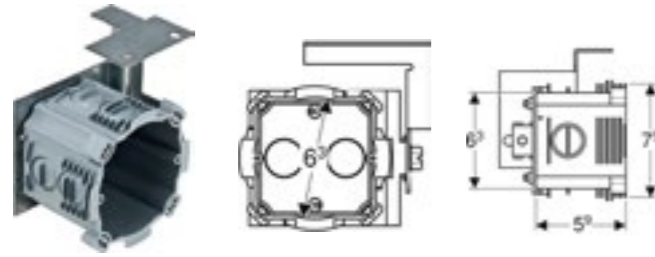

ACCESSORIES FOR ENHANCEMENT SOLUTIONS

Concealed outlet for drywall and solid wall construction
Art. no. 242.001.00.1 **RRP ex VAT** £26.02

Interface module for Geberit AquaClean Mera / Sela
Art. no. 147.039.00.1 **RRP ex VAT** £210.07

WC seat, fixed, for Geberit AquaClean Mera Classic
Art. no. 147.042.11.1 White alpine **RRP ex VAT** £210.11