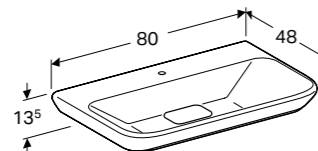

Wall mounted, opening via handle, moisture resistant, delivered pre-assembled.

Art. no.	Product Description	RRP ex VAT
Y824065000	White	£727.91
824066000	Taupe	£727.91

Geberit MyDay 80cm washbasin
W 80 / D 48 / H 13.5cm