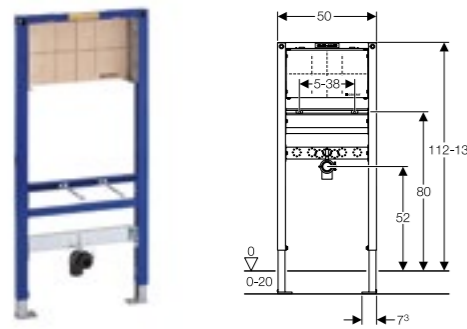

WASHBASIN FRAMES

Geberit Duofix frame for washbasin, 112 - 130cm, Wall mounted tap, concealed

Art. no.	Product Description	RRP ex VAT
111.493.00.1	With PreWall brackets, backplate elbows and chrome isolating valves	£205.03