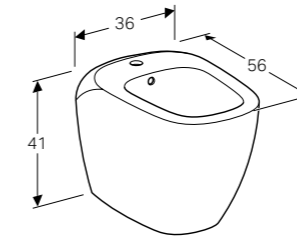

Geberit Citterio floor standing bidet, back-to-wall
W 36 / D 56 / H 41cm

Hidden water supply connection, hidden fastening.

Art. no.	Product Description	RRP ex VAT
500.538.01.1	White	£471.64