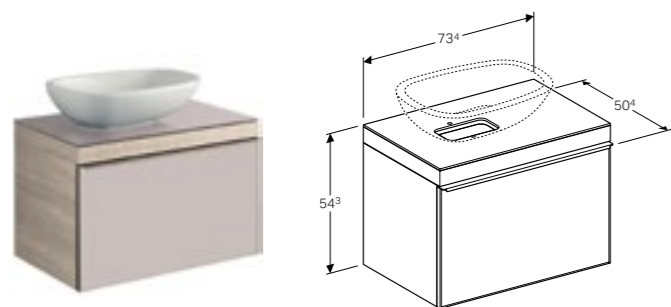

Geberit Citterio 75cm cabinet for lay-on washbasin, with one soft closing mechanism drawer

W 73.4 / D 50.4 / H 54.3cm

Wall mounted, opening via handle, front panel made of glass, can be equipped with feet, cover plate made of glass, frame made of metal, delivered pre-assembled.

Art. no.	Product Description	RRP ex VAT
500.558.JI.1	Taupe, beige oak	£1,263.08
500.558.JJ.1	Black, grey-brown oak	£1,263.08