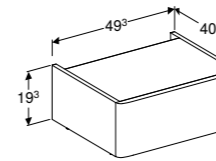

Geberit Selnova Square plinth for 60cm cabinet
W 49.3 / D 40 / H 19.3cm

Art. no.	Product Description	RRP ex VAT
501.585.00.1	White	£38.20
501.955.00.1	Lava	£38.20