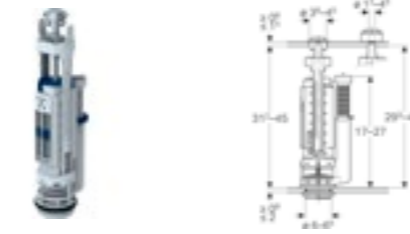

Geberit flush valve type 290

d40, dual flush

Art. no.	Product Description	RRP ex VAT
282.350.21.2	Gloss chrome-plated	£59.89