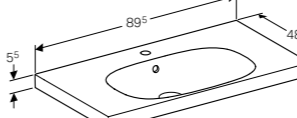

W 64 / D 47.6 / H 53.5cm

Wall mounted, opening via handle, drawer with soft closing mechanism, moisture resistant, delivered pre-assembled.

Art. no.	Product Description	RRP ex VAT
500.610.01.2	White	£669.43
500.610.JK.2	Lava	£669.43
500.610.JL.2	Sand	£669.43
500.610.16.1	Black	£669.43