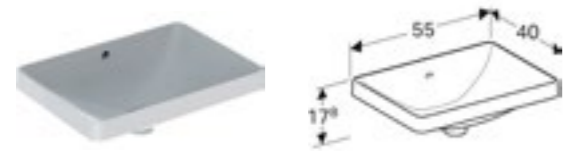

Geberit VariForm rectangular countertop basin W 55 / D 40cm		
Art. no.	Product Description	RRP ex VAT
500.736.01.2	No tap hole with overflow	£128.47
500.738.01.2	No tap hole without overflow	£128.47