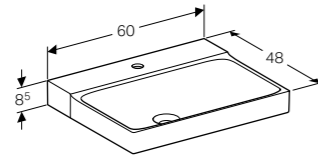

Geberit Xeno² 60cm washbasin

W 60 / D 48 / H 8.5cm

Washbasin without overflow, compatible with running waste, can be installed with a washbasin cabinet.

Art. no.	Product Description	RRP ex VAT
500.530.01.1	Centred tap hole	£274.26