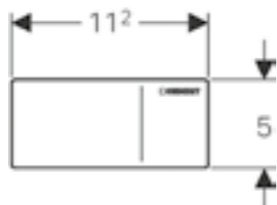

Geberit Omega70

W 11.2 / D 0.9 / H 5cm

For furniture. Solid wall version also available.

Art. no.	Product Description	RRP ex VAT
115.089.SI.1	White glass	£405.83
115.089.SJ.1	Black glass	£405.83
115.089.SQ.1†	Umber glass	£405.83
115.089.FW.1	Easy-to-clean brushed stainless steel	£475.05
115.089.JK.1*	Lava	£405.83
115.089.JL.1*	Sand Grey	£405.83

For solid wall.

Art. no.	Product Description	RRP ex VAT
115.090.FW.1	Brushed, easy-to-clean coated	£475.05
115.090.SI.1	White	£405.83
115.090.SJ.1	Black	£405.83
115.090.SQ.1†	Umber	£405.83
115.090.JK.1*	Lava	£405.83
115.090.JL.1*	Sand Grey	£405.83

*These match with furniture on pages 88-92

†Discontinued from December 2021