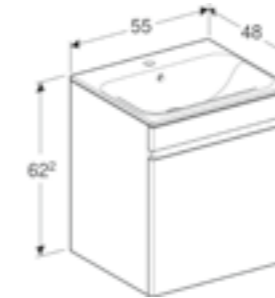

GEBERIT RENOVA PLAN

55cm slim basin and vanity unit
W 55 / D 48 / H 62.2 cm

Wall mounted, handleless design, with concealed internal drawer.

Art. no.	Product Description	RRP ex VAT
501.914.01.1	Centred tap hole, White	£618.31
501.914.JK.1	Centred tap hole, Lava	£618.31
501.914.00.1	Centred tap hole, Light Hickory	£618.31
501.914.JR.1	Centred tap hole, Hickory	£618.31