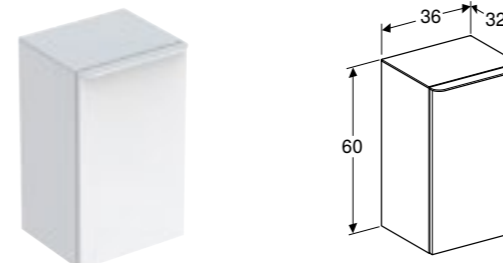

Geberit Smyle Square low cabinet short projection
W 36 / D 32.6 / H 60cm

Art. no.	Product Description	RRP ex VAT
500.359.00.1	White right hand door	£300.41
500.359.JK.1	Lava right hand door	£300.41
500.359.JL.1	Sand right hand door	£300.41
500.359.JR.1	Hickory right hand door	£300.41
500.360.00.1	White left hand door	£300.41
500.360.JK.1	Lava left hand door	£300.41
500.360.JL.1	Sand left hand door	£300.41
500.360.JR.1	Hickory left hand door	£300.41