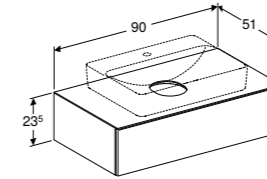

VANITY UNITS

Geberit VariForm 75cm cabinet for lay-on washbasin, with one drawer
W 75 / D 51 / H 23.5cm
With integrated shelf surface and trap.
Art. no. 501.159.00.1 **Product Description** White **RRP ex VAT** £816.44
501.160.00.1 **Product Description** Lava **RRP ex VAT** £816.44
501.162.00.1 **Product Description** Hickory **RRP ex VAT** £816.44