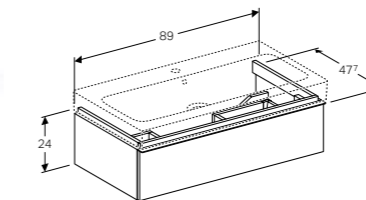

Geberit iCon cabinet for 90cm washbasin, with one drawer

W 89 / D 47.7 / H 24cm

Wall mounted, opening via handle, drawer with soft closing mechanism, delivered pre-assembled.

Art. no.	Product Description	RRP ex VAT
840290000	White	£531.05
841292000	Natural oak	£531.05
841291000	Lava	£531.05