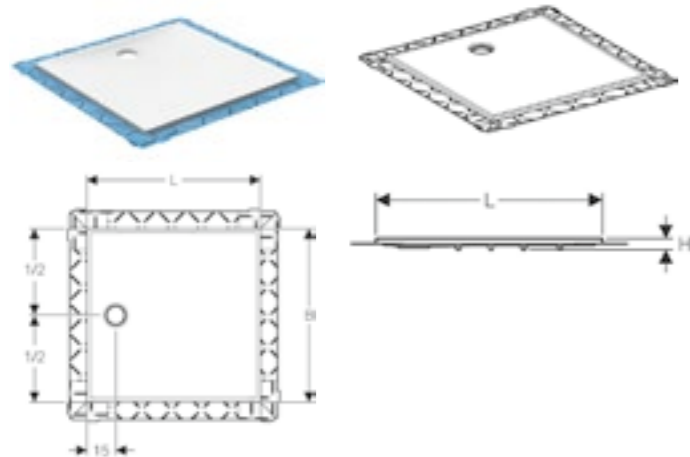

SETAPLANO

Geberit Setaplano shower surface

The Setaplano shower surface is available in different sizes to match your bathroom.

Art. no.	Product Description	RRP ex VAT
154.260.11.1	B80cm L80cm	£775.61
154.262.11.1	B80cm L100cm	£761.03
154.264.11.1	B80cm L120cm	£850.22
154.266.11.1	B80cm L140cm	£916.81
154.267.11.1	B80cm L150cm	£1,134.47
154.270.11.1	B90cm L90cm	£643.32
154.271.11.1	B90cm L100cm	£761.03
154.273.11.1	B90cm L120cm	£850.22
154.275.11.1	B90cm L140cm	£916.81
154.280.11.1	B100cm L100cm	£761.03
154.282.11.1	B100cm L120cm	£850.22
154.284.11.1	B100cm L140cm	£916.81
154.290.11.1	B120cm L120cm	£916.81