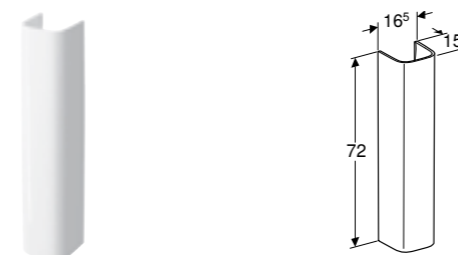

Geberit Smyle Square full pedestal for 45cm and 60cm basins

W 16.5 / D 15 / H 72cm

Easy fastening with Geberit fastening set Kerafix.

Art. no.	Product Description	RRP ex VAT
500.342.01.1	White	£83.02