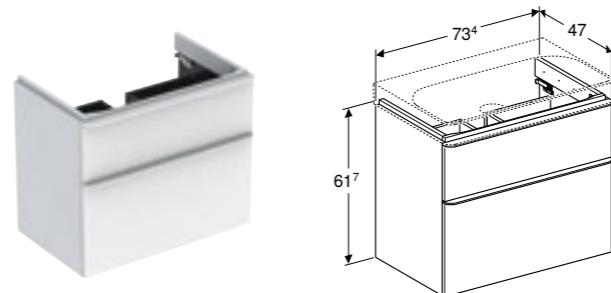

Geberit Smyle Square cabinet for 75cm washbasin, with two soft closing mechanism drawers
W 73.4 / D 47 / H 61.7cm

Wall mounted, integrated handles, moisture resistant, delivered pre-assembled.

Art. no.	Product Description	RRP ex VAT
500.353.00.1	White	£600.82
500.353.JK.1	Lava	£600.82
500.353.JL.1	Sand	£600.82
500.353.JR.1	Hickory	£600.82