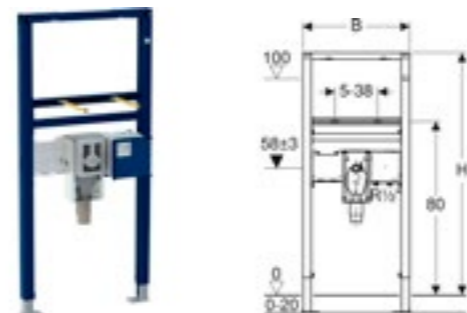

Geberit Duofix frame for washbasin, 130cm, Wall mounted tap

Art. no.	Product Description	RRP ex VAT
111.566.00.1	Concealed function box and concealed trap	£369.23