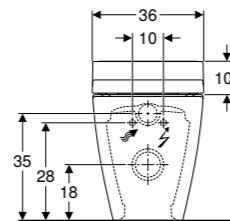

Geberit AquaClean 4000
W 40 / D 52 / H 48.5cm
Toilet enhancement solution with toilet ceramic.

Art. no.	Product Description
146.138.11.1	White alpine

RRP ex VAT
£1,062.71