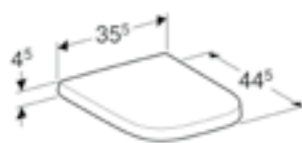

Geberit Selnova Square toilet seat
W 35.5 / D 44.5 / H 4.5cm
For use with 501.546.01.7, White, metal hinges.

Art. no.	Product Description	RRP ex VAT
501.555.01.1	Standard close, top fix	£78.07
501.556.01.1	Soft closing, top fix	£124.91
501.557.01.1	Soft closing, quick release, top fix	£137.95