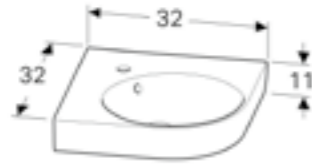

Geberit Selnova Compact 45cm* round corner handrinse basin
W 32 / D 32 / H 11cm
Visible overflow.

Art. no.	Product Description	RRP ex VAT
501.519.00.6	One tap hole	£73.52

*dimension for corner to corner measurement