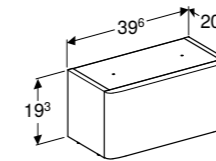

Geberit Selnova Square plinth for 45cm cabinet
W 39.6 / D 20 / H 19.3cm

Art. no.	Product Description	RRP ex VAT
501.582.00.1	White	£33.01
501.952.00.1	Lava	£33.01