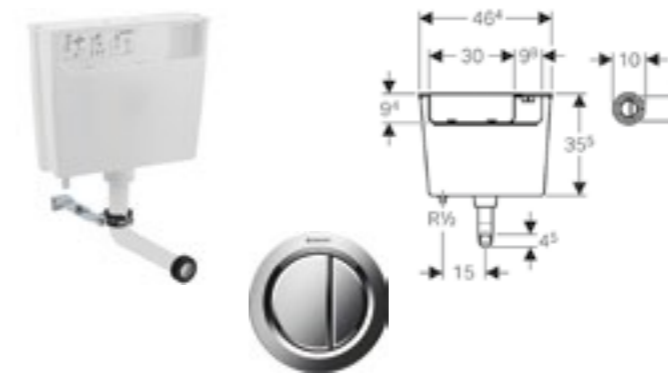

GEBERIT CONCEALED CISTERN ACCESSORIES

Geberit low-height cistern

Art. no.	Product Description	RRP ex VAT
109.724.21.2	Installation height 79cm with Type 01 button, gloss chrome	£138.49
109.721.00.2	Installation height 79cm	£80.56

Geberit Cups for flush volume reduction

Art. no.	Product Description	RRP ex VAT
244.488.00.1	Flush volume reduction, for low-height furniture cistern	£14.33
243.710.00.1	Flush volume reduction, for Sigma concealed cisterns 8cm	£20.51
243.577.00.1	Flush volume reduction, for Omega concealed cistern 12 cm	£15.38
242.310.00.1	Flush volume reduction, for concealed cistern	£20.64

Geberit Damming device for concealed cisterns

Art. no.	Product Description	RRP ex VAT
240.476.00.1	From year of manufacture 1999	£12.91