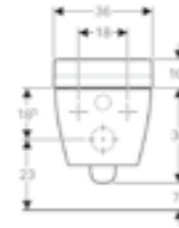

Design cover ☐