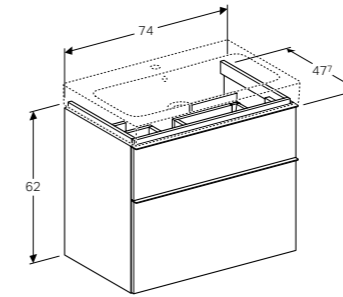

Geberit iCon cabinet for 75cm washbasin, with one drawer

W 74 / D 47.7 / H 24cm

Wall mounted, opening via handle, drawer with soft closing mechanism, delivered pre-assembled.

Art. no.	Product Description	RRP ex VAT
840275000	White	£473.12
841277000	Natural oak	£473.12
841276000	Lava	£473.12