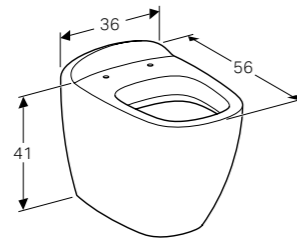

Geberit Citterio floor standing toilet, back-to-wall, Rimfree®
W 36 / D 56 / H 41cm

Washdown toilet pan, 6/4 litre, with flush rim, horizontal or vertical outlet, hidden fastening.

Art. no.	Product Description	RRP ex VAT
500.512.01.1	White	£553.47

Seat sold separately