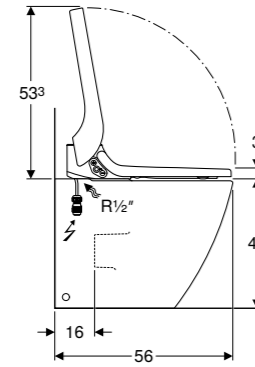

Geberit AquaClean Tuma Comfort Floorstanding
W 36 / D 56 / H 43cm
Complete solution.

Art. no.	Product Description
146.310.SI.1	White glass
146.310.SJ.1	Black glass
146.310.FW.1	Stainless steel brushed
146.310.11.1	White alpine

RRP ex VAT
£2,805.68
£2,805.68
£2,831.93
£2,766.83

Design cover ☐ ☐ ☐