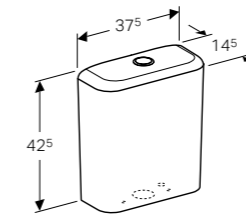

Geberit iCon square exposed cistern, bottom water supply connection

W 37.5 / D 14.5 / H 42.5cm

Close coupled, dual flush, volume 6/4 litre, water supply connection on the bottom.

Art. no.	Product Description	RRP ex VAT
500.409.01.1	White	£227.23

Geberit iCon square floor standing, Rimfree®, toilet for close coupled exposed cistern

W 35.5 / D 63.5 / H 40cm

Washdown toilet pan, multidirectional outlet, hidden fastening.

Art. no.	Product Description	RRP ex VAT
200930000	White	£376.23

Seat sold separately