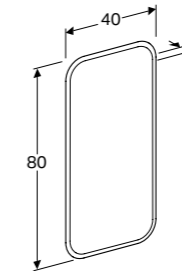

Geberit MyDay 40cm mirror
W 40 / D 3 / H 80cm
LED lighting, indirect lighting, light operated by wall switch, heated rear to prevent mirror steaming up.
Art. no.
824340000

RRP ex VAT
£603.93