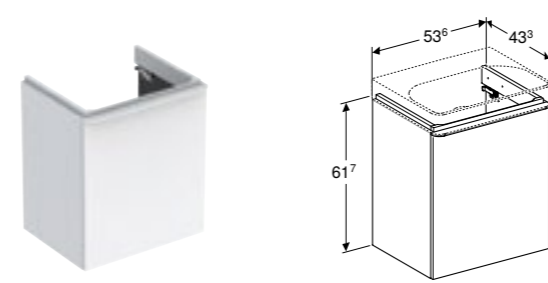

Geberit Smyle Square cabinet for 55cm handrinse basin, with one soft closing mechanism door
W 44.2 / D 35.6 / H 61.7cm

Wall mounted, integrated handle, moisture resistant, delivered pre-assembled.

Art. no.	Product Description	RRP ex VAT
500.365.00.1	White right hand door	£343.71
500.365.JK.1	Lava right hand door	£343.71
500.365.JL.1	Sand right hand door	£343.71
500.365.JR.1	Hickory right hand door	£343.71
500.366.00.1	White left hand door	£343.71
500.366.JK.1	Lava left hand door	£343.71
500.366.JL.1	Sand left hand door	£343.71
500.366.JR.1	Hickory left hand door	£343.71