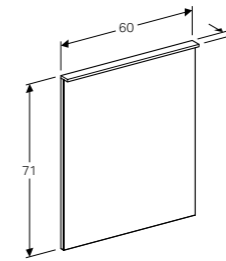

Geberit Xeno² 60cm mirror with functional and ambient lighting
W 60 / D 5.5 / H 71cm

Indirect lighting, heated rear to prevent mirror steaming up, touch sensor switch, dimmable, LED lighting.

Art. no.	Product Description	RRP ex VAT
500.521.00.1	60cm	£630.33