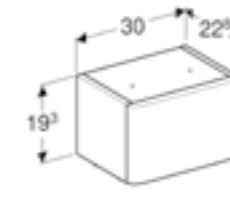

Geberit Selnova Square plinth for 36cm cabinet
W 30 / D 22.8 / H 19.3cm

Art. no.	Product Description	RRP ex VAT
501.581.00.1	White	£32.37
501.951.00.1	Lava	£32.37