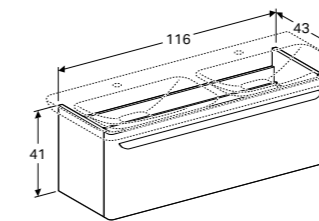

Geberit MyDay 116cm double washbasin unit
W 116 / D 43 / H 41cm

Wall mounted, opening via handle, moisture resistant, delivered pre-assembled.

Art. no.	Product Description	RRP ex VAT
824130000	White	£1,117.34
824131000	Taupe	£1,117.34