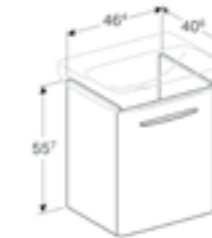

Geberit Selnova Square cabinet for 55cm washbasin
W 46.4 / D 40.6 / H 55.7cm
Service space.

Art. no.	Product Description	RRP ex VAT
501.622.01.1	White	£165.39
501.622.JK.1	Lava	£165.39