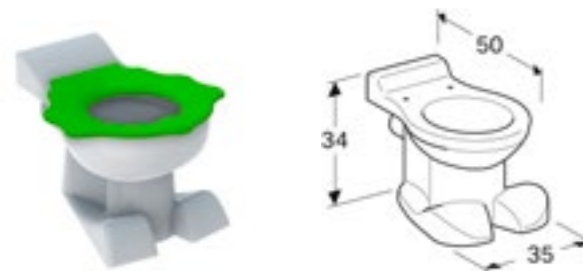

Geberit Bambini floor-standing WC, lion paw design, for WC seat

W 35 / D 50 / H 34cm
With flush rim, for children, with climbing aid

Art. no.	Product Description	RRP ex VAT
212000000	White	£231.63

Seat sold separately