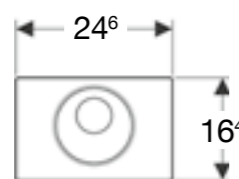

Geberit Sigma10 touchless
W 24.6 / D 1.5 / H 16.4cm
Mains powered.

Sigma 12cm cistern.

Art. no.	Product Description	RRP ex VAT
115.890.SN.5	Stainless steel. Mains powered	£712.57
115.891.SN.5	Brushed / polished. Battery powered	£812.32

Sigma 8cm cistern.

Art. no.	Product Description	RRP ex VAT
115.856.SN.1	Stainless steel. Mains powered	£712.57

† Requires transformer 115.861.00.1