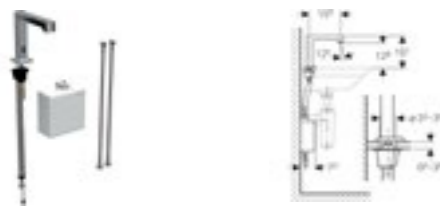

Geberit Brenta tap
Exposed function box, gloss chrome-plated

Art. no.	Product Description	RRP ex VAT
116.175.21.1	Without mixer	£826.43
116.176.21.1	With mixer	£850.22