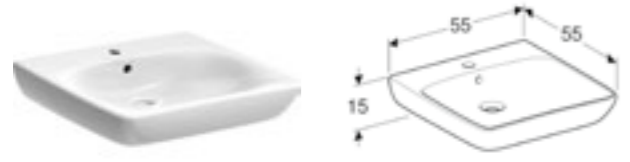

Geberit Selnova Comfort 55cm square washbasin
W 55 / D 55 / H 15cm
Less abled.

Art. no.	Product Description	RRP ex VAT
501.461.00.7	One tap hole	£97.98