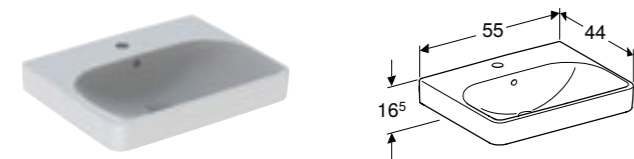

Geberit Smyle Square cabinet for 75cm washbasin, with two soft closing mechanism drawers
W 73.4 / D 47 / H 61.7cm

Wall mounted, integrated handles, moisture resistant, delivered pre-assembled.

Art. no.	Product Description	RRP ex VAT
500.353.00.1	White	£600.82
500.353.JK.1	Lava	£600.82
500.353.JL.1	Sand	£600.82
500.353.JR.1	Hickory	£600.82