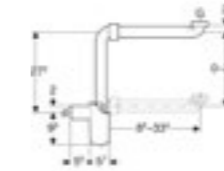

Geberit bottle trap with dip tube for washbasin, space-saving model, horizontal outlet: d=32mm, G=1 1/4", white alpine

Art. no.	RRP ex VAT
151.116.11.1	£43.75