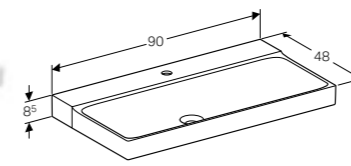

Geberit Xeno² 90cm washbasin

W 90 / D 48 / H 8.5cm

Washbasin without overflow, compatible with running waste, can be installed with a washbasin cabinet.

Art. no.	Product Description	RRP ex VAT
500.531.01.1	Centred tap hole	£478.44
500.532.01.1	Without tap hole	£478.44