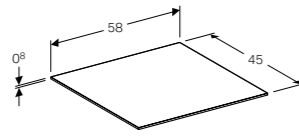

Geberit Xeno² 58cm glass shelf
W 58 / D 45 / H 0.8cm

Can be combined with side cabinet with one drawer.

Art. no.	Product Description	RRP ex VAT
500.524.00.1	58cm	£53.93