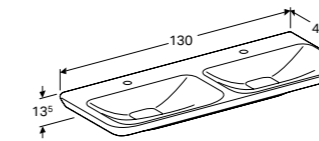

Wall mounted, opening via handle, moisture resistant, delivered pre-assembled.

Art. no.	Product Description	RRP ex VAT
824100000	White	£999.45
824101000	Taupe	£999.45

Geberit MyDay 130cm double washbasin
W 130 / D 48 / H 13.5cm