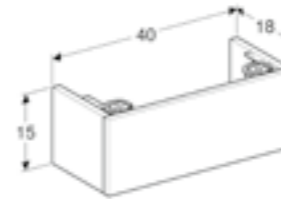

Geberit Selnova Compact plinth for 50cm handrinse basin unit
W 40 / D 18 / H 15cm

Art. no.	Product Description	RRP ex VAT
501.588.00.1	Grey	£51.90
501.589.00.1	White	£51.90