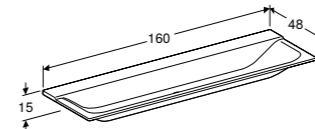

Geberit Xeno² 160cm Varicor washbasin

W 160 / D 48 / H 15cm

Art. no.	Product Description	RRP ex VAT
500.278.00.1	Without tap hole	£1,745.05
500.279.00.1	Two tap hole	£1,688.77