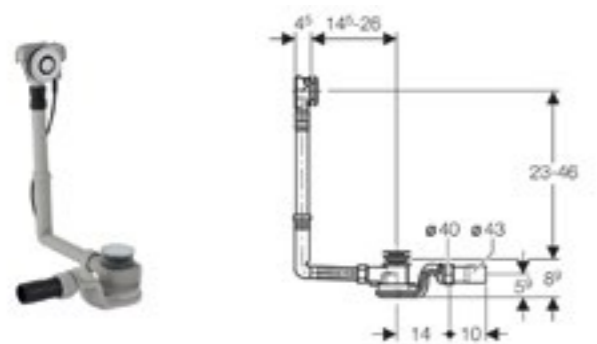

Geberit bathtub drain with push actuation PushControl
With ready-to-fit-set and straight connector:
gloss chrome-plated.

Art. no.	Product Description	RRP ex VAT
150.770.21.1	D 52 / L 26cm	£96.96
150.771.21.1	D 52 / L 50cm	£99.92
150.772.21.1	D 52 / L 60cm	£99.92