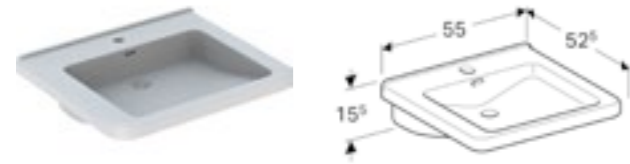

GEBERIT SELNOVA COMFORT

Geberit Selnova Comfort 55cm square washbasin, barrier free
W 55 / D 52.5 / H 15.5cm

Art. no.	Product Description	RRP ex VAT
500.785.00.7	Visible overflow. Centered tap hole	£214.79
500.786.00.7	Without overflow. Centered tap hole	£214.79
500.787.01.7	Without overflow. Without tap hole	£214.79