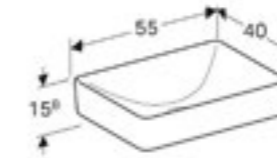

Geberit VariForm rectangular lay-on basin
W 55 / D 40cm
Art. no. 500.779.01.2 **Product Description** No tap hole without overflow **RRP ex VAT** £230.83