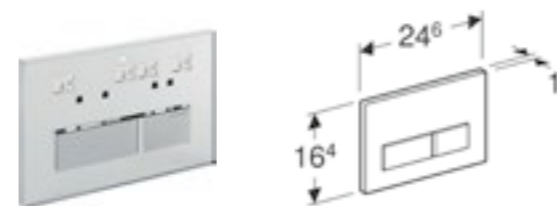

Geberit Sigma50
W 26.4 / D 1.4 / H 16.4cm

Art. no.	Product Description	RRP ex VAT
115.788.00.1	Die cast Zinc / customisable	£213.27