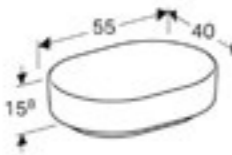

Geberit VariForm elliptic lay-on basin
W 55 / D 40cm
Art. no. 500.774.01.2 **Product Description** No tap hole without overflow **RRP ex VAT** £224.14