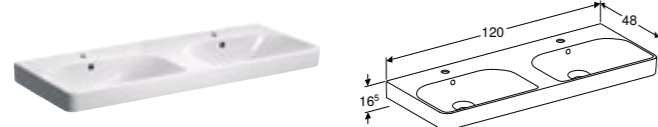

Geberit Smyle Square 120cm square double washbasin
W 120 / D 48 / H 8.5cm

Visible overflow, can be installed with cabinet for washbasin.

Art. no.	Product Description	RRP ex VAT
500.223.01.1	Right and left tap hole	£499.07
500.224.01.1	Without tap hole	£499.07