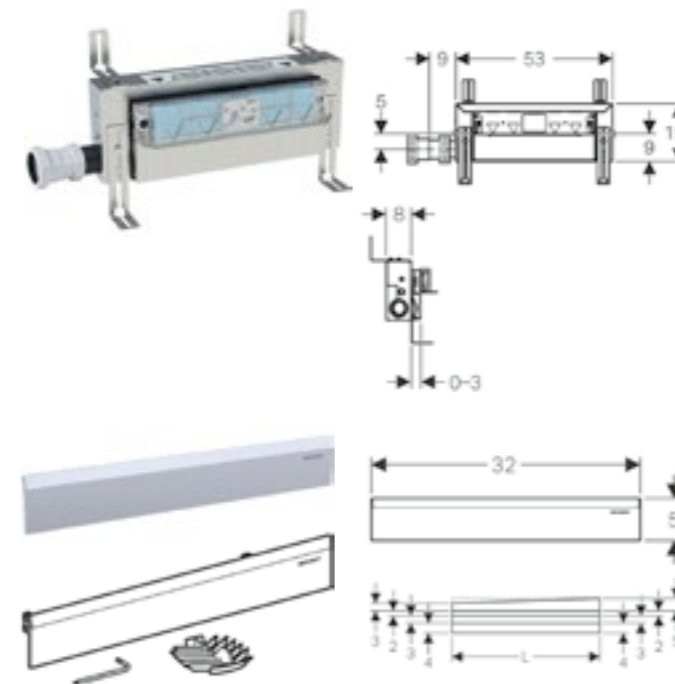

SETAPLANO

Geberit Setaplano shower surface

The Setaplano shower surface is available in different sizes to match your bathroom.

Art. no.	Product Description	RRP ex VAT
154.260.11.1	B80cm L80cm	£775.61
154.262.11.1	B80cm L100cm	£761.03
154.264.11.1	B80cm L120cm	£850.22
154.266.11.1	B80cm L140cm	£916.81
154.267.11.1	B80cm L150cm	£1,134.47
154.270.11.1	B90cm L90cm	£643.32
154.271.11.1	B90cm L100cm	£761.03
154.273.11.1	B90cm L120cm	£850.22
154.275.11.1	B90cm L140cm	£916.81
154.280.11.1	B100cm L100cm	£761.03
154.282.11.1	B100cm L120cm	£850.22
154.284.11.1	B100cm L140cm	£916.81
154.290.11.1	B120cm L120cm	£916.81

Geberit Setaplano installation frame

Installation frame for Geberit shower surfaces Setaplano.

Art. no.	Product Description	RRP ex VAT
154.460.00.1	Up to 100cm, for 4 feet: B80cm L80cm	£324.14
154.462.00.1	Up to 100cm, for 4 feet: B80cm L100cm	£309.16
154.470.00.1	Up to 100cm, for 4 feet: B90cm L90cm	£273.49
154.471.00.1	Up to 100cm, for 4 feet: B90cm L100cm	£309.16
154.480.00.1	Up to 100cm, for 4 feet: B100cm L100cm	£309.16
154.464.00.1	Over 100cm, for 6 feet: B80cm L120cm	£344.84
154.466.00.1	Over 100cm, for 6 feet: B80cm L140cm	£374.58
154.467.00.1	Over 100cm, for 6 feet: B80cm L150cm	£474.63
154.473.00.1	Over 100cm, for 6 feet: B90cm L120cm	£344.84
154.475.00.1	Over 100cm, for 6 feet: B90cm L140cm	£374.58
154.482.00.1	Over 100cm, for 6 feet: B100cm L120cm	£344.84
154.484.00.1	Over 100cm, for 6 feet: B100cm L140cm	£374.58
154.490.00.1	Over 100cm, for 6 feet: B120cm L120cm	£374.58

Geberit Setaplano installation set

6 feet installation set for Geberit shower surface Setaplano.