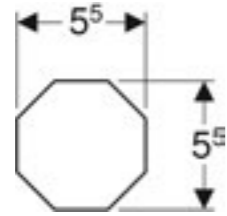

ACCESSORIES FOR WASHBASIN TAPS

Tap type 60 power supply unit

Concealed, for up to 6 taps

Art. no.	Product Description
241.692.00.1	IP20, 50Hz

RRP ex VAT
£127.21