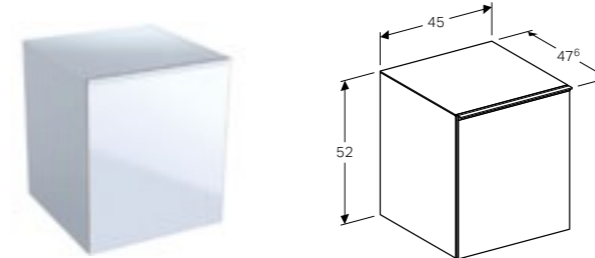

Wall mounted, opening via handle, drawer with soft closing mechanism, moisture resistant, delivered pre-assembled.

Art. no.	Product Description	RRP ex VAT
500.618.01.2	White	£586.39
500.618.JK.2	Lava	£586.39
500.618.JL.2	Sand	£586.39
500.618.16.1	Black	£586.39