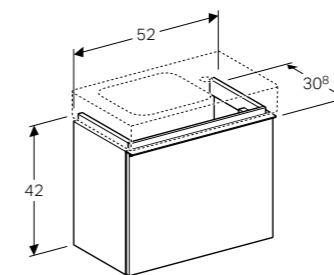

Cabinet for 53cm handrinse basin, with one drawer

W 52 / D 30.8 / H 42cm

Wall mounted, opening via handle, drawer with soft closing mechanism, delivered pre-assembled.

Art. no.	Product Description	RRP ex VAT
840052000	White	£443.73
841054000	Natural oak	£443.73
841053000	Lava	£443.73