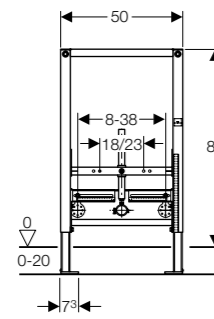

BIDET AND URINAL FRAMES

Geberit Duofix frame for bidet, 82cm, Universal

Art. no.	Product Description	RRP ex VAT
111.543.00.1	With wall brackets, backplate elbows and chrome isolating valves	£373.76