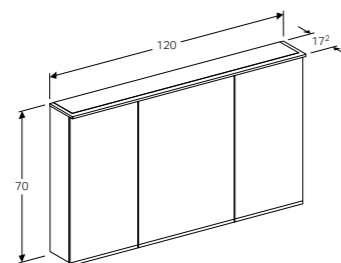

Option plus 120cm mirror cabinet with functional and ambient lighting, three doors
W 120 / D 17.2 / H 70cm

LED lighting, indirect lighting, touch sensor switch for the upper light, touch sensor switch for the bottom light, power socket, USB port, mirrored body, mirrored back side, doors mirrored on both sides, movable shelves. The Option Plus mirror cabinets also include a magnetic accessory holder.

Art. no. 500.597.P5.1 **RRP ex VAT** £1,088.34