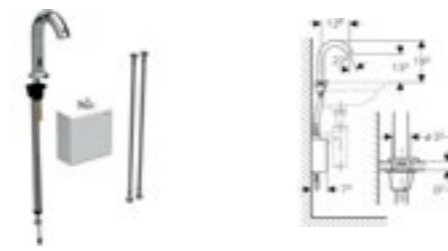

DECK-MOUNTED, BATTERY OPERATION

Geberit Piave tap
Exposed function box, gloss chrome-plated

Art. no.	Product Description	RRP ex VAT
116.163.21.1	Without mixer	£558.88
116.164.21.1	With mixer	£588.60