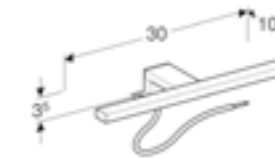

Geberit Selnova Square lighting kit
W 30 / D 10 / H 3.5cm

Art. no.	RRP ex VAT
501.280.00.1	£54.36