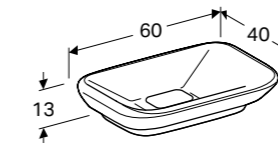

Geberit MyDay 60cm countertop washbasin
W 40 / D 28 / H 10.5cm

Washbasin without overflow, suitable for a running waste, can only be installed with washbasin cabinet for lay-on basin.

Art. no.	RRP ex VAT
245460600	£276.26