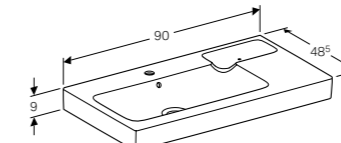

Geberit iCon 90cm washbasin with shelf surface and decorative dish

W 90 / D 48.5 / H 9cm

Washbasin with visible overflow, asymmetrical, decorative dish inserted, can be installed with a washbasin cabinet.

Art. no.	Product Description	RRP ex VAT
124190000	Decorative dish right	£449.68
124195000	Decorative dish left	£449.68