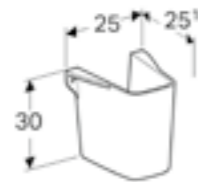

Geberit Selnova Square semi pedestal
W 25 / D 25.1 / H 30cm
For use with 45/50cm washbasins.

Art. no.	Product Description	RRP ex VAT
501.477.00.7	White	£55.10