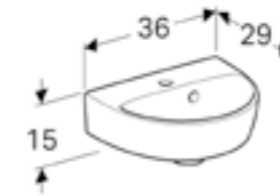

GEBERIT SELNOVA

Geberit Selnova 36cm handrinse washbasin

W 36 / D 29 / H 15cm

Visible overflow.

Art. no.	Product Description	RRP ex VAT
501.406.00.6	One tap hole	£54.45
501.407.00.7	Two tap holes	£54.45