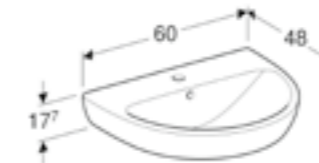

Art. no.	Product Description	RRP ex VAT
501.048.00.6	One tap hole	£66.12
501.049.00.6	Two tap holes	£66.12

Geberit Selnova 55cm washbasin

W 55 / D 44 / H 17.7cm

Visible overflow.

Art. no.	Product Description	RRP ex VAT
501.060.00.6	One tap hole	£74.14
501.400.00.6	Two tap holes	£74.14