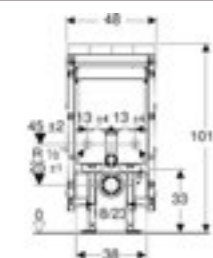

Geberit Monolith Plus sanitary module for wall-hung WC, 101cm, customer-specific

Art. no.	Product Description	RRP ex VAT
131.186.00.5	Monolith Plus sanitary module	£1,355.47
131.192.00.1	Set of cistern lid with side claddings, customer-specific: aluminium brushed	£625.21
131.193.00.1	Set of cistern lid with side claddings, customer-specific: black chrome / aluminium brushed	£625.21