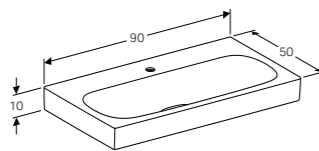

Geberit Citterio 90cm washbasin
W 90 / D 50 / H 10cm

Washbasin without overflow, with ceramic cover cap, available with Clou overflow system or running waste with free outlet, can be installed with a washbasin cabinet.

Art. no.	Product Description	RRP ex VAT
500.547.01.1	Centred tap hole	£547.13