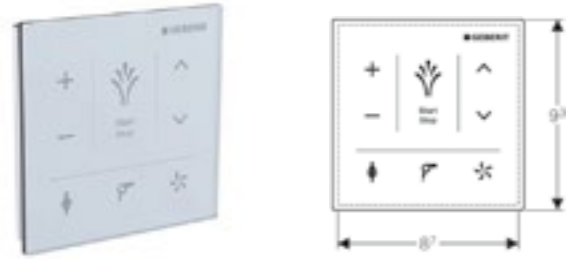

Geberit AquaClean 4000
W 40 / D 50.5 / H 15.5cm
Enhancement solution for your introduction to the world of shower toilets.

Art. no.	Product Description
146.132.11.1	White alpine

RRP ex VAT
£714.19

WALL REMOTE - AVAILABLE AS AN OPTIONAL EXTRA