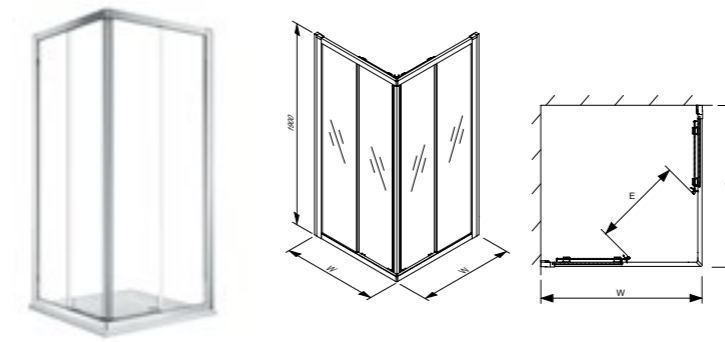

Geberit GEO Corner Entry Shower Enclosure
6mm thick

Art. no.	Product Description	RRP ex VAT
560.112.00.2	800mm Corner Entry, E=431mm	£496.18
560.122.00.2	900mm Corner Entry, E=502mm	£506.51