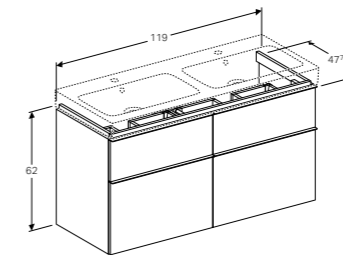

Art. no.	Product Description	RRP ex VAT
124025000	Without tap hole	£510.33
124020000	Right and left tap hole	£510.33

Geberit iCon cabinet for 120cm double washbasin, with four drawers

W 119 / D 47.7 / H 62cm