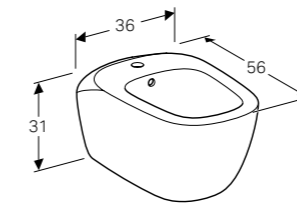

Geberit Citterio wall-hung bidet
W 36 / D 56 / H 31cm

Hidden water supply connection, hidden fastening.

Art. no.	Product Description	RRP ex VAT
500.539.01.1	White	£501.97

GEBERIT CITTERIO BATHROOM FURNITURE COLOURS

FRONT/PLATE	BODY	FRONT/PLATE	BODY	HANDLE/FEET
Taupe, shiny glass	Oak beige, wooden structured melamine	Black glass	Oak, grey-brown wooden structured melamine	Champagne

All Geberit bathroom furniture ranges are made of moisture resistant material.

KeraTect®

Rimfree