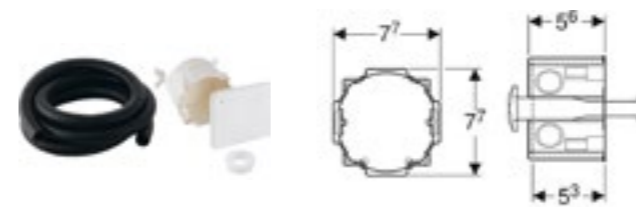

Power supply unit 230 V / 12 V / 50 Hz, for Geberit DuoFresh module, for outlet mounting box

Art. no.	RRP ex VAT
243.971.00.1	£74.17

Installation set with flush-mounting box, for Geberit DuoFresh module

Art. no.	RRP ex VAT
244.999.00.1	£29.18