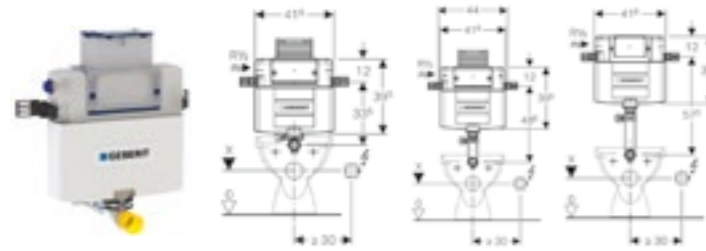

GEBERIT CISTERNS

Geberit Sigma concealed cistern, 6/3 litres

Art. no.	Product Description	RRP ex VAT
109.792.00.1	8cm cistern, installation height 120cm	£219.24
109.309.00.5	12cm cistern, installation height 108cm	£171.65
109.392.00.5	12cm cistern, 6 / 3 litres, ship model, with front actuation	£199.52