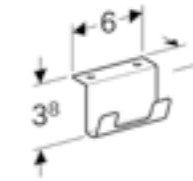

Geberit Selnova Square towel hook
W 6 / D 3.6 / H 3.8cm

Art. no.	RRP ex VAT
500.193.21.1	£27.96