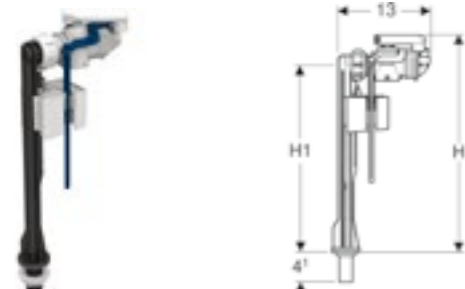

Geberit fill valve type 380AG

Bottom water supply connection

Art. no.	Product Description	RRP ex VAT
281.221.00.1	1/2", nipple made of plastic	£22.82
281.222.00.1	1/2", nipple made of plastic	£22.82

FILL VALVES FOR MONOLITH

Geberit fill valve type 380

For Monolith lateral water supply connection

Art. no.	Product Description	RRP ex VAT
242.985.00.1	3/8", nipple made of brass	£26.33

FLUSH VALVES

Geberit flush valve type 212

For Omega cistern

Art. no.	Product Description	RRP ex VAT
244.831.00.1	Gloss chrome-plated	£20.21