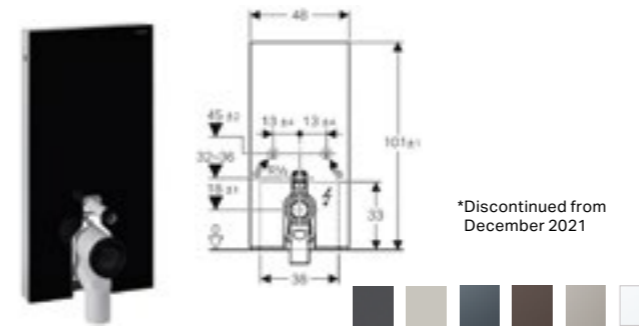

Geberit Monolith Plus
W 48.2 / D 10.6 / H 101cm
Floor standing toilet, height 101cm.

Art. no.	Product Description	RRP ex VAT
131.202.TG.5*	Black glass / aluminum	£1,876.24
131.202.SQ.5*	Umber glass / aluminum	£1,876.24
131.202.SJ.5*	Sand glass / auminium	£1,876.24
131.202.SI.5	White glass / aluminium	£1,876.24
131.202.JK.5	Lava glass / black chrome aluminium	£1,876.24
131.202.JL.5	Sand grey glass / aluminium	£1,876.24
131.202.JV.5	Stoneware concrete look / aluminium	£1,999.13
131.202.00.5	Stoneware slate look / black chrome aluminium	£1,999.13
131.202.SJ.6	Black glass / black chrome aluminium	£1,876.24