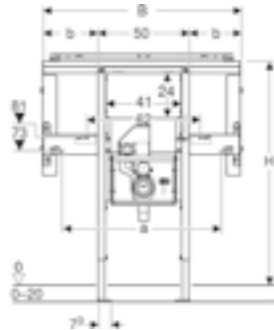

Geberit ONE duofix element for Geberit ONE washbasin and wall mounted tap
D 14 / H 125cm

With concealed turn trap, with concealed Clou, Geberit Duofix rail and metal studs are require to install this.

Art. no.	Product Description	RRP ex VAT
111.081.00.1	For 75cm washbasin, 80cm wide	£542.58
111.082.00.1	For 90cm washbasin, 95cm wide	£561.58
111.083.00.1	For 105cm washbasin, 110cm wide	£580.56
111.084.00.1	For 120cm washbasin, 125cm wide	£599.56