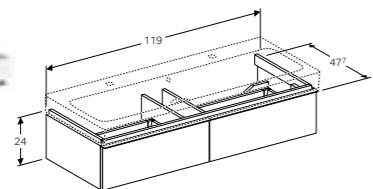

Geberit iCon cabinet for 120cm washbasin, with two drawers

W 119 / D 47.7 / H 24cm

Wall mounted, opening via handle, drawer with soft closing mechanism, delivered pre-assembled.

Art. no.	Product Description	RRP ex VAT
840120000	White	£624.76
841122000	Natural oak	£624.76
841121000	Lava	£624.76