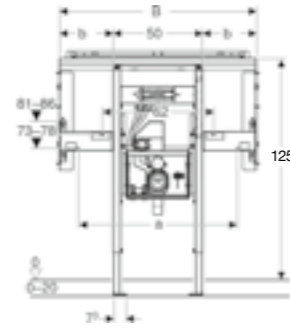

GEBERIT ONE FRAMES

Duofix element for Geberit ONE washbasin and Geberit ONE wall mounted tap, room height

With concealed turn trap, with concealed Clou.

Art. no.	Product Description	RRP ex VAT
111.071.00.1	For 75cm washbasin, 80cm wide	£617.72
111.072.00.1	For 90cm washbasin, 95cm wide	£637.39
111.073.00.1	For 105cm washbasin, 110cm wide	£657.03
111.074.00.1	For 120cm washbasin, 125cm wide	£676.69