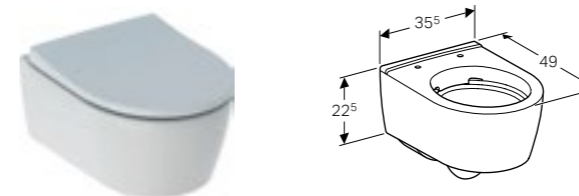

Geberit iCon wall-hung toilet, Rimfree®, small projection
W 35.5 / D 49 / H 22.5cm

Washdown toilet pan, 6/4 litre or 4/2.6 litre, hidden fastening.

Art. no.	Product Description	RRP ex VAT
204070000	White	£375.25

Seat sold separately