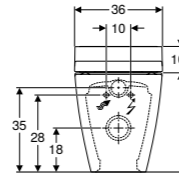

Design cover ☐ ☐ ☐