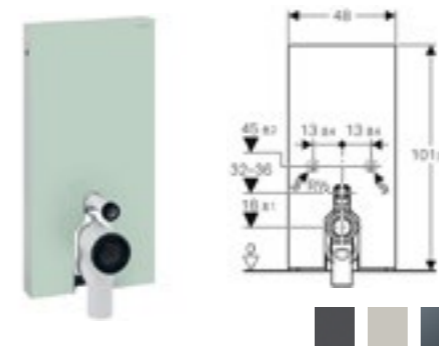

GEBERIT MONOLITH

Geberit Monolith
W 48.2 / D 10.6 / H 101cm
Floor standing toilet, height 101cm.

Art. no.	Product Description	RRP ex VAT
131.002.SJ.5*	Black glass / aluminium	£1,058.40
131.002.SQ.5*	Umber glass / aluminium	£1,058.40
131.002.TG.5*	Sand glass / aluminium	£1,058.40
131.002.SI.5	White glass / aluminium	£1,058.40
131.002.SL.5	Mint glass / aluminium	£998.21
131.002.JK.5	Lava glass / black chrome aluminium	£1,058.40
131.002.JL.5	Sand grey glass / aluminium	£1,058.40
131.002.SJ.6	Black glass / black chrome aluminium	£1,058.40
131.002.JV.5	Stoneware concrete look / aluminium	£1,189.74
131.002.OO.5	Stoneware slate look / black chrome aluminium	£1,189.74