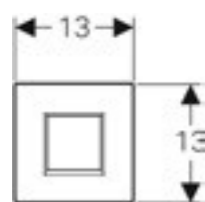

Type 30
For Automatic flush actuation of urinals, IR, die-cast zinc

Art. no.	Product Description	RRP ex VAT
116.027.KH.1	Gloss chrome-plated	£817.91
116.027.KJ.1	White alpine	£817.91
116.027.KM.1	Jet black RAL 9005	£817.91
116.027.KN.1	Matt chrome-plated	£817.91
116.027.KX.1	Chrome-plated, brushed	£817.91