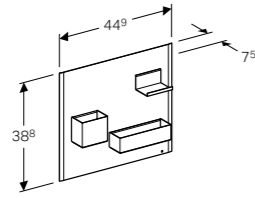

Geberit fastening set for handrinse washbasins

Art. no.	RRP ex VAT
500.122.00.1	£18.46

ACCESSORIES

45cm board with storage magnets

W 44.9 / D 7.5 / H 38.8cm

Storage boxes of different sizes, storage boxes fixed with magnets.