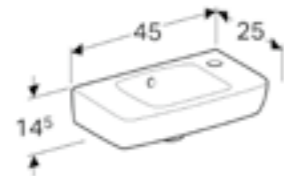

Art. no.	Product Description	RRP ex VAT
500.318.01.7	Right hand tap hole	£60.02
500.319.01.7	Left hand tap hole	£56.33