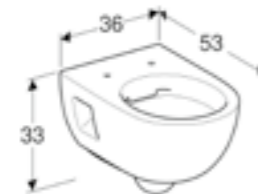

Geberit Selnova wall-hung toilet, Rimfree®
W 36 / D 53 / H 33cm
Semi-shrouded, suitable for top fix hinges only.

Art. no.	Product Description	RRP ex VAT
501.545.01.7	White Seat sold separately	£237.68