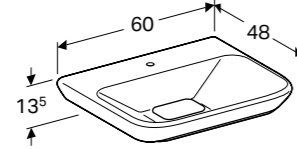

Geberit MyDay 60cm washbasin
W 60 / D 48 / H 13.5cm

Washbasin without overflow, suitable for Clou overflow system or running waste, can be installed with a washbasin cabinet.

Art. no.	RRP ex VAT
125460600	£239.01