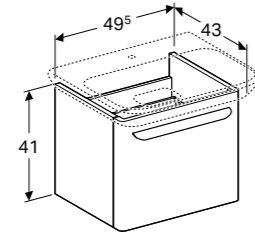

Geberit MyDay 60cm washbasin unit
W 49.5 / D 43 / H 41cm

Wall mounted, opening via handle, moisture resistant, delivered pre-assembled.

Art. no.	Product Description	RRP ex VAT
Y824060000	White	£692.17
Y824061000	Taupe	£692.17