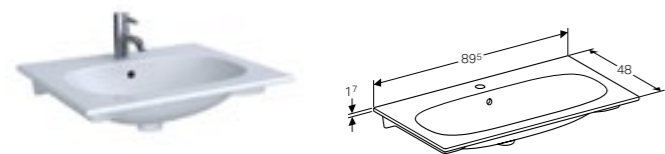

Geberit Acanto 90cm slim rim washbasin
W 89.5 / D 48 / H 17cm
For mounting on a washbasin cabinet, visible overflow.
Art. no.   **Product Description**   **RRP ex VAT**
500.642.01.2   Centred tap hole   £445.24
500.643.01.2   Without tap hole   £445.24