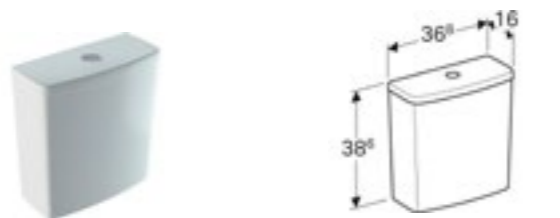

Geberit Selnova Comfort exposed cistern, bottom water supply connection
W 36.8 / D 16 / H 38.6cm
Close coupled dual flush 4/2.6 litre..

Art. no.	Product Description	RRP ex VAT
501.459.00.6	White	£95.43