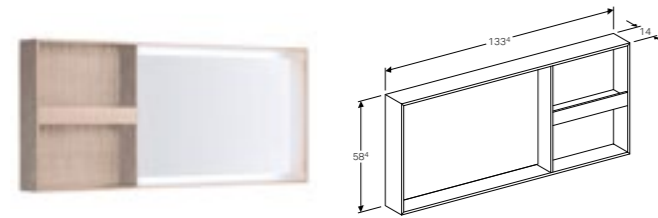

Geberit Citterio 120cm mirror with ambient lighting
W 118.4 / D 14 / H 58.4cm

Mirror surface with LED light strip integrated in frame, light operated by wall switch, frame made of wood.

Art. no.	Product Description	RRP ex VAT
500.570.JI.1	Beige Oak	£857.38
500.570.JJ.1	Grey-brown Oak	£857.38