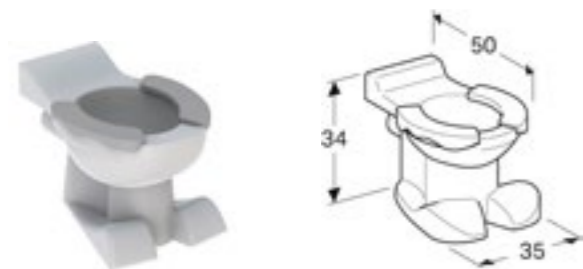

FLOOR-STANDING WCs

Geberit Bambini floor-standing WC, lion paw design, with seat pads

W 35 / D 50 / H 34cm
With flush rim, seat pads made of PUR, for children, with climbing aid

Art. no.	Product Description	RRP ex VAT
212015000	Carmine red seat pads	£294.95
212010000	Agate grey seat pads	£294.95