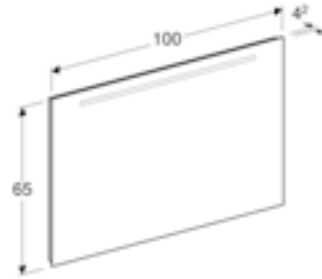

100cm mirror with functional lighting from the top
W 100 / D 4.2 / H 65cm
Mechanical switch, LED lighting.
Art. no.
500.584.00.1

RRP ex VAT
£384.18