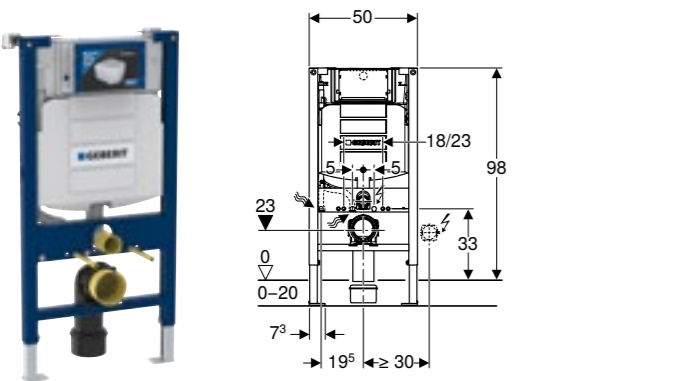

Geberit Duofix toilet frame with Sigma cistern 12cm

Art. no.	Product Description	RRP ex VAT
111.911.00.5	Installation height 98cm	£340.05