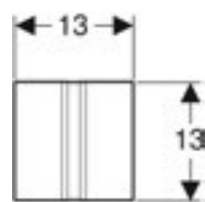

Type 50
For Automatic flush actuation of urinals, IR, die-cast zinc

Art. no.	Product Description	RRP ex VAT
116.036.GH.1	Chrome-plated, brushed	£921.77
116.036.QB.1	Red gold /brushed - easy clean coating	£1,144.02
116.036.QD.1	Black chrome / brushed - easy clean coating	£1,144.02
116.036.QF.1	Brass / brushed, easy clean coating	£1,144.02