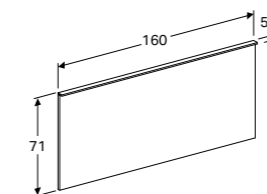

Geberit Xeno² 160cm mirror with functional and ambient lighting
W 160 / D 5.5 / H 71cm

Indirect lighting, heated rear to prevent mirror steaming up, touch sensor switch, dimmable, LED lighting.

Art. no.	Product Description	RRP ex VAT
500.204.00.1	160cm	£948.76