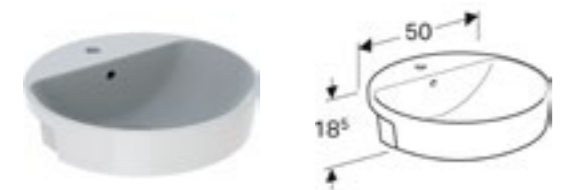

Geberit VariForm round semi-recessed basin Dia 50cm		
Art. no.	Product Description	RRP ex VAT
500.782.01.2	Centred tap hole with overflow	£200.72
500.783.01.2	Left and right tap holes with overflow	£200.72