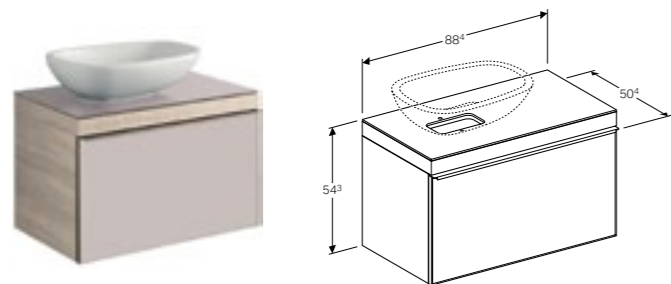

Geberit Citterio 90cm cabinet for lay-on washbasin, with one soft closing mechanism drawer

W 88.4 / D 50.4 / H 54.3cm

Wall mounted, opening via handle, front panel made of glass, can be equipped with feet, cover plate made of glass, frame made of metal, delivered pre-assembled.

Art. no.	Product Description	RRP ex VAT
500.560.JI.1	Taupe, beige oak	£1,443.31
500.560.JJ.1	Black, grey-brown oak	£1,443.31