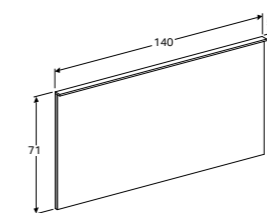

Geberit Xeno² 140cm mirror with functional and ambient lighting
W 140 / D 5.5 / H 71cm

Indirect lighting, heated rear to prevent mirror steaming up, touch sensor switch, dimmable, LED lighting.

Art. no.	Product Description	RRP ex VAT
500.203.00.1	140cm	£798.51