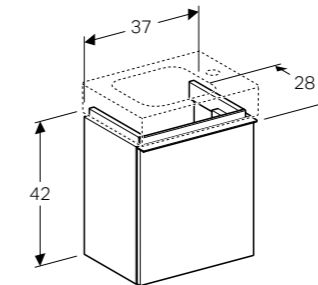

Cabinet for 38cm handrinse basin, with one door

W 37 / D 28 / H 42cm

Wall mounted, handle included, right side hinge, delivered pre-assembled.

Art. no.	Product Description	RRP ex VAT
840037000	White	£368.32
841039000	Natural oak	£368.32
841038000	Lava	£368.32