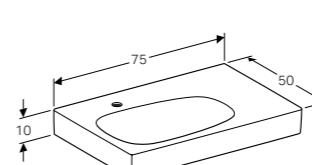

Geberit Citterio 75cm washbasin with shelf surface
W 75 / D 50 / H 10cm
Washbasin without overflow, with ceramic cover cap, available with Clou overflow system or running waste with free outlet, asymmetrical, can be installed with a washbasin cabinet.
Art. no.   **Product Description**   **RRP ex VAT**
500.545.01.1   Left hand tap hole, shelf space right   £496.80
500.546.01.1   Right hand tap hole, shelf space left   £496.80