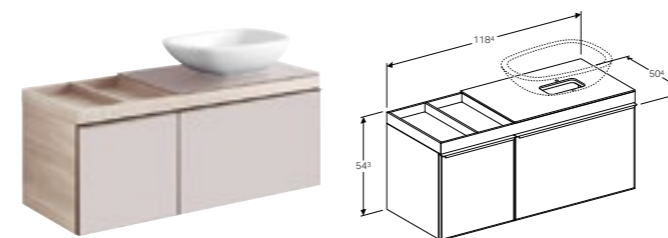

Art. no.	Product Description	RRP ex VAT
500.558.JI.1	Taupe, beige oak	£1,263.08
500.558.JJ.1	Black, grey-brown oak	£1,263.08

Geberit Citterio 120cm cabinet for lay-on washbasin, with two soft closing mechanism drawers and shelf surface