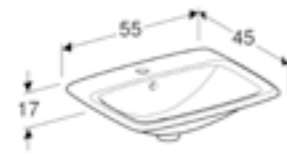

Geberit Selnova Square 55cm countertop basin
W 55 / D 45 / H 17cm
Visible overflow.

Art. no.	Product Description	RRP ex VAT
501.466.00.7	One tap hole	£100.17