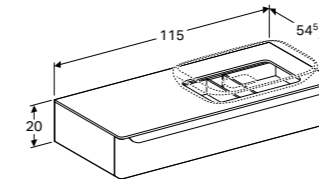

Geberit MyDay 115cm countertop washbasin unit left hand shelf
W 115 / D 54.5 / H 20cm

Wall mounted, opening via handle, moisture resistant, delivered pre-assembled, tap hole in furniture..

Art. no.	Product Description	RRP ex VAT
824160000	White	£934.82
824161000	Taupe	£934.82