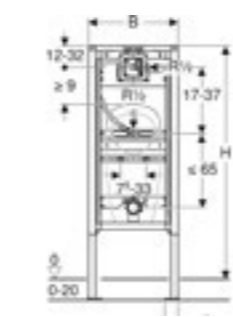

Art. no.	Product Description	RRP ex VAT
111.676.00.1	112-130 cm, universal, for spray head	£390.58

Art. no.	Product Description	RRP ex VAT
242.042.00.1	Inlet crossbar for urinal, with spray head	£121.28