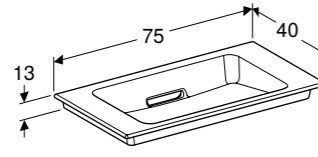

Geberit ONE 75cm washbasin for furniture
W 75 / D 40 / H 13cm

Washbasin without overflow. Colour choice available for design line on ceramic cap, can be combined with 85cm mirror cabinet.

Art. no.	Product Description	RRP ex VAT
500.391.01.1	White, gloss chrome	£402.92
500.391.01.2	White, bright brushed chrome	£402.92
500.391.01.3	White, glossy white	£389.51