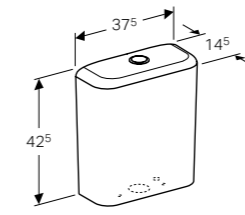

Geberit iCon square exposed cistern, bottom water supply connection

W 37.5 / D 14.5 / H 42.5cm

Close coupled, dual flush, volume 6/4 litre, water supply connection on the bottom.

Art. no.	Product Description	RRP ex VAT
500.411.01.1	White	£227.23

Geberit iCon square close coupled fully back-to-wall toilet

W 35.5 / D 56 / H 40cm

Washdown toilet pan multi directional outlet, hidden fastening.

Art. no.	Product Description	RRP ex VAT
200920000	White	£402.57

Seat sold separately