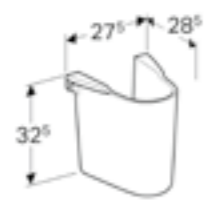

Geberit Selnova Square semi pedestal
W 27.5 / D 28.5 / H 32.5cm
For use with 65/55/50cm washbasins.

Art. no.	Product Description	RRP ex VAT
501.455.00.6	White	£52.48