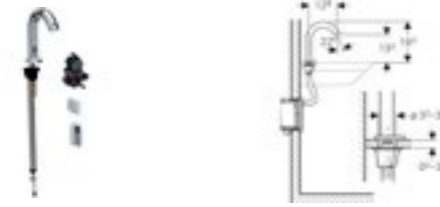

Geberit Piave tap
Concealed function box, gloss chrome-plated

Art. no.	Product Description	RRP ex VAT
116.185.21.1	Without mixer	£689.69
116.186.21.1	With mixer	£707.52