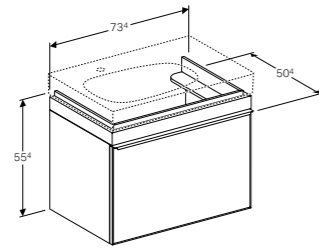

Geberit Citterio cabinet for 75cm washbasin, with one soft closing mechanism drawer
W 73.4 / D 50.4 / H 55.4cm

Wall mounted, opening via handle, can be equipped with feet, front panel made of glass, frame made of metal, delivered pre-assembled.

Art. no.	Product Description	RRP ex VAT
500.557.JI.1	Taupe, beige oak	£848.64
500.557.JJ.1	Black, grey-brown oak	£848.64