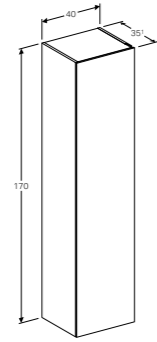

Geberit Xeno² 170cm tall cabinet with one soft closing mechanism door and internal mirror
W 40 / D 35.1 / H 170cm

Wall mounted, mirror on inside of door, with two fixed shelves, with four movable shelves, moisture resistant, delivered pre-assembled.

Art. no.	Product Description	RRP ex VAT
500.503.01.1	White	£801.81
500.503.43.1	Scultura grey	£801.81
500.503.00.1	Matt grey	£801.81