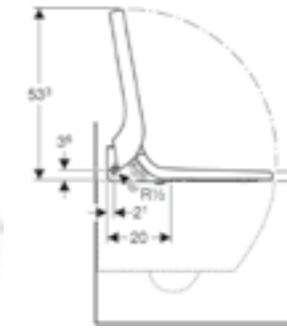

ENHANCEMENT SOLUTIONS

Geberit AquaClean Tuma Classic
W 36 / D 52.3 / H 10.6cm
Enhancement solution.

Art. no.	Product Description
146.078.11.1	White alpine

RRP ex VAT
£1,212.75