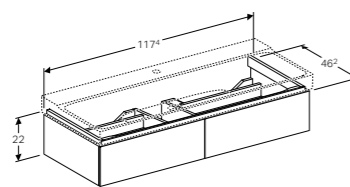

Geberit Xeno² cabinet for 120cm washbasin, with two drawers

W 117.4 / D 46.2 / H 22cm

Wall mounted, opened using push to open mechanism, moisture resistant, LED lighting, delivered pre-assembled.

Art. no.	Product Description	RRP ex VAT
500.517.01.1	White	£752.58
500.517.43.1	Scultura grey	£752.58
500.517.00.1	Matt grey, siphon cut out right	£752.58