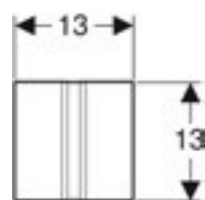

Type 50
For Automatic flush actuation of urinals, IR, die-cast zinc

Art. no.	Product Description	RRP ex VAT
116.026.GH.1	Chrome-plated, brushed	£921.77
116.026.QB.1	Red gold /brushed - easy clean coating	£1,144.02
116.026.QD.1	Black chrome / brushed - easy clean coating	£1,144.02
116.026.QF.1	Brass / brushed, easy to clean coating	£1,144.02