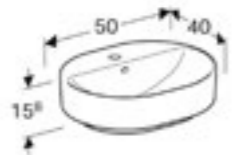

Geberit VariForm elliptic lay-on basin
W 50 / D 40cm
Art. no. 500.775.01.2 **Product Description** One tap hole with overflow
500.776.01.2 **Product Description** One tap hole without overflow **RRP ex VAT** £217.44
£217.44