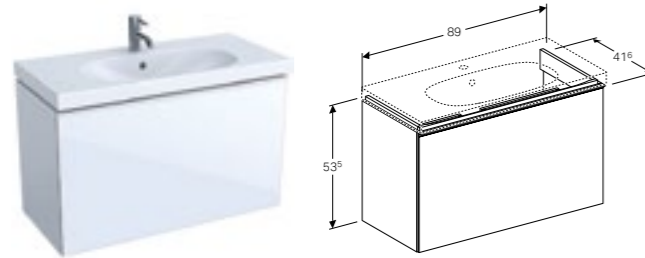

Wall mounted, opening via handle, drawer with soft closing mechanism, moisture resistant, delivered pre-assembled.

Art. no.	Product Description	RRP ex VAT
500.616.01.2	White	£705.76
500.616.JK.2	Lava	£705.76
500.616.JL.2	Sand	£705.76
500.616.16.1	Black	£705.76