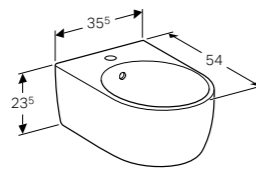

Geberit iCon wall-hung bidet

W 35.5 / D 54 / H 23.5cm

Hidden water supply connection, hidden fastening.

Art. no.	Product Description	RRP ex VAT
234000000	White	£248.37