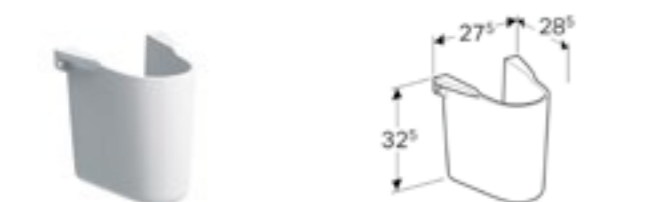

Geberit Selnova semi pedestal
W 27.5 / D 28.5 / H 32.5cm
For use with 65/55/50cm washbasins.

Art. no.	Product Description	RRP ex VAT
501.455.00.6	White	£52.48