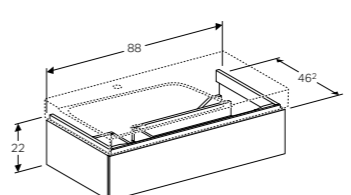

Geberit Xeno² cabinet for 90cm washbasin, with one drawer
W 88 / D 46.2 / H 22cm

Wall mounted, opened using push to open mechanism, moisture resistant, LED lighting, delivered pre-assembled.

Art. no.	Product Description	RRP ex VAT
500.513.01.1	White, siphon cut out left	£596.97
500.513.43.1	Scultura grey, siphon cut out left	£596.97
500.513.00.1	Matt grey, siphon cut out left	£596.97