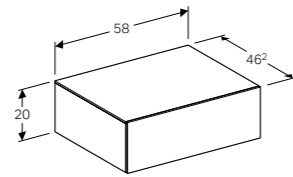

Geberit Xeno² 58cm side cabinet with one drawer
W 58 / D 46.2 / H 20cm

Wall mounted, opened using push to open mechanism, moisture resistant, delivered pre-assembled.

Art. no.	Product Description	RRP ex VAT
500.507.01.1	White	£572.36
500.507.43.1	Scultura grey	£572.36
500.507.00.1	Matt grey	£572.36