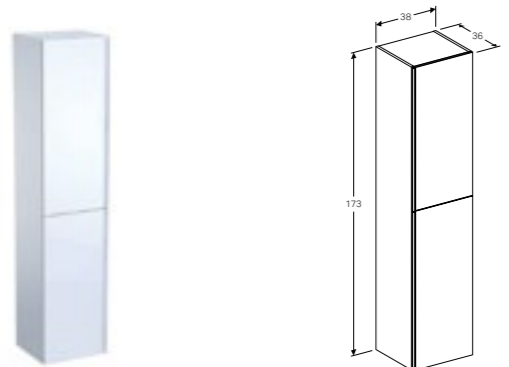

Wall mounted, opening via handle, with one lockable internal drawer, door with soft closing mechanism, with four movable shelves, storage boxes on inside of doors, delivered pre-assembled.

Art. no.	Product Description	RRP ex VAT
500.619.01.2	White	£804.35
500.619.JK.2	Lava	£804.35
500.619.JL.2	Sand	£804.35
500.619.16.1	Black	£804.35