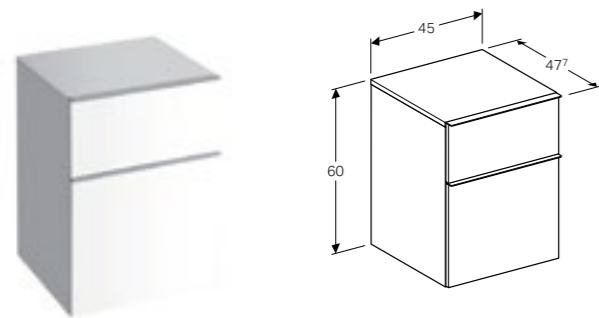

Geberit iCon 45cm side cabinet with two drawers

W 45 / D 47.7 / H 60cm

Wall mounted, opening via handle, drawer with soft closing mechanism, delivered pre-assembled.

Art. no.	Product Description	RRP ex VAT
840045000	White	£546.16
841047000	Natural oak	£546.16
841046000	Lava	£546.16