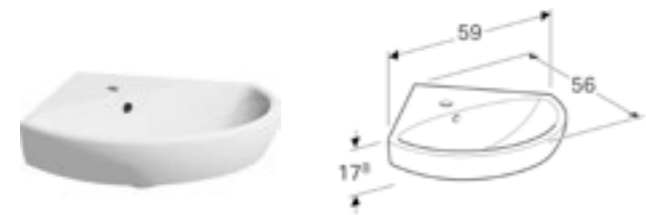

Geberit Selnova 59cm corner washbasin
W 59 / D 56 / H 17.8cm
Visible overflow.

Art. no.	Product Description	RRP ex VAT
501.050.00.7	One tap hole	£68.43