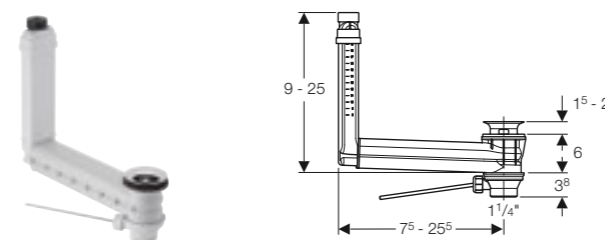

Geberit washbasin connector Clou with lever actuation for basins with no overflow

Art. no.	RRP ex VAT
152.018.00.1	£78.37

FIXINGS

Geberit fastening set for washbasins

Art. no.	RRP ex VAT
500.121.00.1	£18.46

Geberit fastening set for handrinse washbasins

Art. no.	RRP ex VAT
500.122.00.1	£18.46