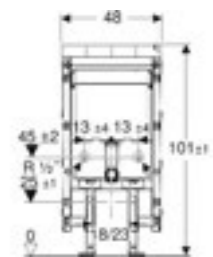

GEBERIT MONOLITH ACCESSORIES

Geberit Monolith sanitary module for wall-hung WC, 101cm, customer-specific

Art. no.	Product Description	RRP ex VAT
131.185.00.5	Monolith sanitary module	£775.36
131.190.00.1	Set of cistern lid with side claddings, customer-specific: aluminium brushed	£243.80
131.191.00.1	Set of cistern lid with side claddings, customer-specific: black chrome / aluminium brushed	£243.80