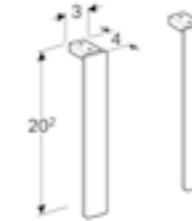

Geberit Selnova Square set of furniture legs
W 3 / D 4 / H 20.2cm
For use with Selnova Square furniture.

Art. no.	RRP ex VAT
500.199.21.1	£22.28