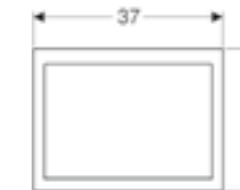

Geberit ONE finish set for Geberit ONE washbasin frame (for use with washbasin with furniture)

W 37 / H 26cm

Ready-to-fit set.

Art. no.	RRP ex VAT
115.424.00.1	£67.39

Geberit ONE ready-to-fit frame for Geberit ONE washbasin
W 37 / H 28cm