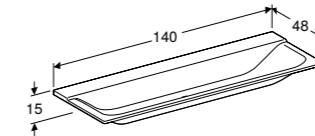

Geberit Xeno² 140cm Varicor washbasin

W 140 / D 48 / H 15cm

Art. no.	Product Description	RRP ex VAT
500.276.00.1	Without tap hole	£1,407.28
500.277.00.1	Two tap hole	£1,351.00