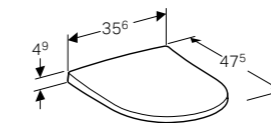

Geberit Acanto toilet seat

W 35.6 / D 47.5 / H 4.9cm

Hinges made of metal, overlapping toilet lid, slim design.

Art. no.	Product Description	RRP ex VAT
500.604.01.2	White	£101.88
500.660.01.2	White, soft close	£150.74
500.605.01.2	White, soft close, quick release	£155.25