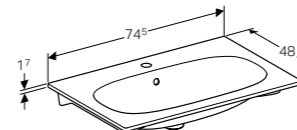

Geberit Acanto 75cm slim rim washbasin

W 74.5 / D 48 / H 17cm

For mounting on a washbasin cabinet, visible overflow.

Art. no.	Product Description	RRP ex VAT
500.641.01.2	Centred tap hole	£323.73