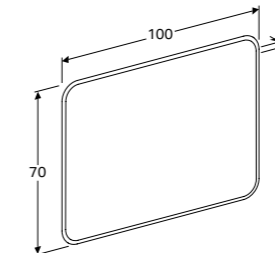

Geberit MyDay 100cm mirror
W 100 / D 3 / H 70cm
LED lighting, indirect lighting, light operated by wall switch, heated rear to prevent mirror steaming up.
Art. no.
824300000

RRP ex VAT
£756.81