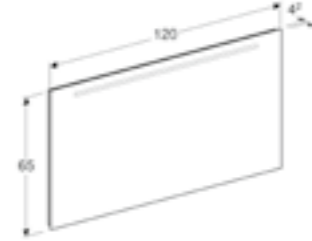

120cm mirror with functional lighting from the top
W 120 / D 4.2 / H 65cm
Mechanical switch, LED lighting.
Art. no.
500.585.00.1

RRP ex VAT
£411.98