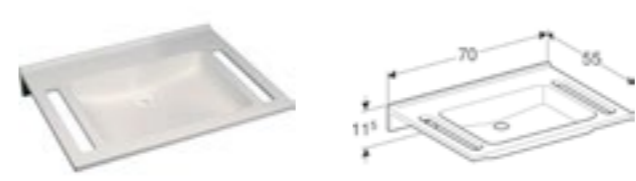

Geberit Publica square design barrier-free basin, with cut-outs
W 70 / D 55cm

Basin suitable for use by wheelchair users

Art. no.	Product Description	RRP ex VAT
501.043.11.1	Without tap hole without overflow	£767.88