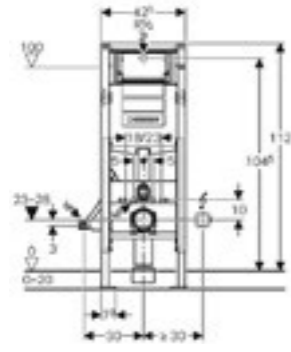

SPECIAL APPLICATIONS

Geberit Duofix toilet frame with Sigma cistern 12cm

Art. no.	Product Description	RRP ex VAT
111.352.00.5	Less-abled, 112cm	£482.05