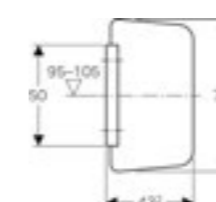

Urinal division
For mounting on solid walls or drywalls, glass

Art. no.	Product Description	RRP ex VAT
115.211.CD.1	Anthracite	£579.82
115.211.TD.1	White	£579.82
115.211.TF.1	Umber	£579.82