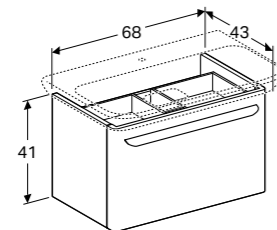

Geberit MyDay 80cm washbasin unit
W 68 / D 43 / H 41cm

Wall mounted, opening via handle, moisture resistant, delivered pre-assembled.

Art. no.	Product Description	RRP ex VAT
Y824080000	White	£916.53
Y824081000	Taupe	£916.53