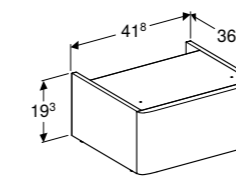

Art. no.	Product Description	RRP ex VAT
501.583.00.1	White	£34.65
501.953.00.1	Lava	£34.65