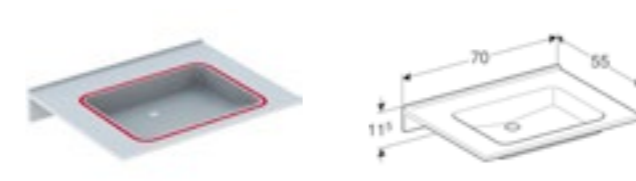

Geberit Publica square design barrier free basin
W 70 / D 55cm

Basin suitable for use by wheelchair users and people with dementia

Art. no.	Product Description	RRP ex VAT
500.666.01.3	Without tap hole without overflow	£829.14