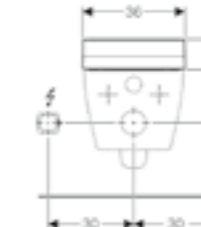

Design cover ☐ ☐ ☐ ☐