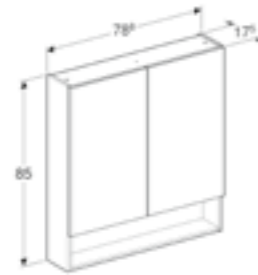

Geberit Selnova Square S 58.8cm mirror cabinet, two doors
W 58.8 / D 17.5 / H 85cm

Art. no.	Product Description	RRP ex VAT
501.264.00.1	White	£287.27
501.265.00.1	Lava	£287.27
501.266.00.1	Hickory	£287.27
501.267.00.1	Light hickory	£287.27