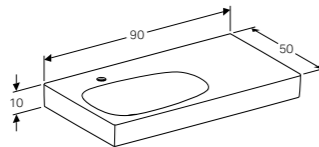

Geberit Citterio 90cm washbasin with shelf surface
W 90 / D 50 / H 10cm

Washbasin without overflow, with ceramic cover cap, available with Clou overflow system or running waste with free outlet, asymmetrical, can be installed with a washbasin cabinet.

Art. no.	Product Description	RRP ex VAT
500.548.01.1	Left hand tap hole, shelf space right	£562.59
500.549.01.1	Right hand tap hole, shelf space left	£562.59