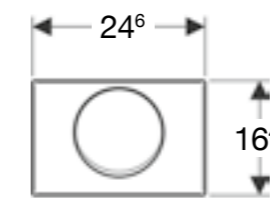

Geberit Delta15
W24.6 x 16.4x 3cm
Geberit flush plate Delta15, stop-and-go flush. Screwable.

Art. no.	Product Description	RRP ex VAT
115.101.00.1	Brushed stainless steel	£74.29