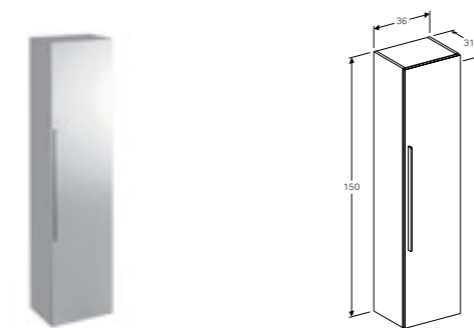

W 36 / D 31.7 / H 180cm

Wall mounted, opening via handle, with one fixed shelf, with four movable shelves, left or right hinge side, delivered pre-assembled.

Art. no.	Product Description	RRP ex VAT
840000000	White	£714.47
841002000	Natural oak	£714.47
841001000	Lava	£714.47