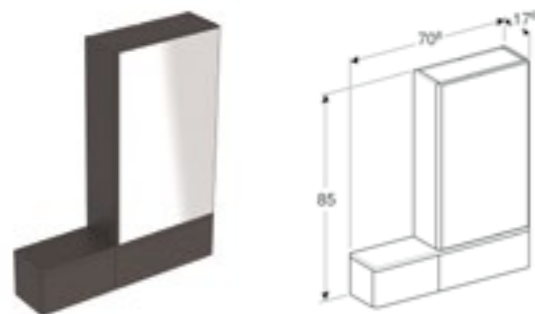

Geberit Selnova Square mirror cabinet, one door, left hand storage
W 70.8 / D 17.6 / H 85cm
One door and two pull down doors.

Art. no.	Product Description	RRP ex VAT
500.186.01.1	White	£286.93
501.390.JK.1	Lava	£286.93