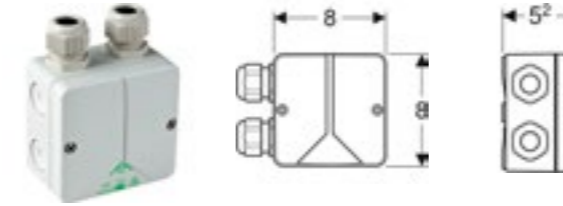

Combination Outlet Mounting box

Art. no.	RRP ex VAT
244.120.00.1	£49.94

Extension Sets

Art. no.	Product Description	RRP ex VAT
240.938.00.1	For Sigma, Omega and Kappa concealed cisterns	£30.20
240.058.00.1	For Delta and Twinline concealed cisterns	£26.66