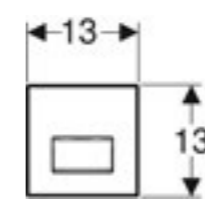

Type 50
For manual flush actuation of urinals, die-cast zinc

Art. no.	Product Description	RRP ex VAT
116.016.00.5	Customised	£337.49
116.016.11.5	White Alpine	£337.49
116.016.DW.5	Jet black RAL 9005	£337.49
116.016.GH.5	Chrome-plated, brushed	£458.85
116.016.SD.5	Smoked glass reflective	£375.44
116.016.SE.5¹	Green / satinised	£375.44
116.016.SQ.5¹	Umber	£375.44
116.016.JK.5	Lava	£375.44
116.016.JL.5	Sand Grey	£375.44

¹Discontinued from December 2021