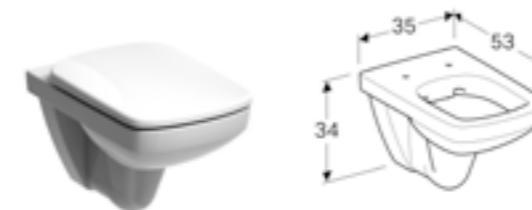

Geberit Selnova Square wall-hung toilet, Rimfree®
W 35 / D 53 / H 34cm
Horizontal outlet, 6/4 litre or 4/2.6 litre.

Art. no.	Product Description	RRP ex VAT
501.458.00.7	White	£177.18

Seat sold separately