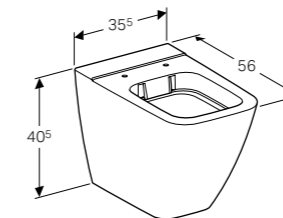

Geberit iCon square floor standing toilet, Rimfree®

W 35.5 / D 56 / H 40.5cm

Back-to-wall, washdown toilet pan, 6/4 litre, horizontal or vertical outlet, hidden fastening.

Art. no.	Product Description	RRP ex VAT
211910000	White	£387.11

Seat sold separately