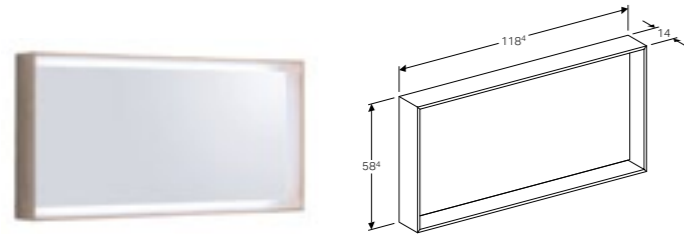

Geberit Citterio 120cm mirror with ambient lighting
W 118.4 / D 14 / H 58.4cm

Mirror surface with LED light strip integrated in frame, light operated by wall switch, frame made of wood.

Art. no.	Product Description	RRP ex VAT
500.570.JI.1	Beige Oak	£857.38
500.570.JJ.1	Grey-brown Oak	£857.38