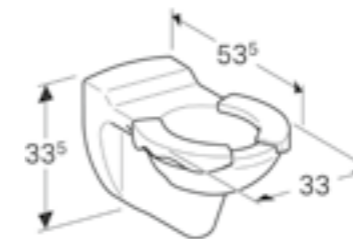

W 60 / D 48 / H 58.5cm
Asymmetrical washbasin, suitable for pedestal

Art. no. 222360000 **Product Description** White, central tap hole **RRP ex VAT** £390.02

WALL-HUNG WCs

Geberit Bambini wall-hung WC with seat pads