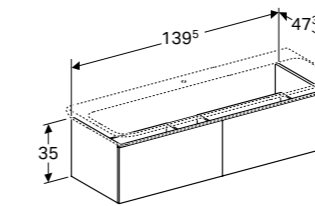

W 88 / D 46.2 / H 22cm

Wall mounted, opened using push to open mechanism, moisture resistant, LED lighting, delivered pre-assembled.

Art. no.	Product Description	RRP ex VAT
500.514.01.1	White, siphon cut out right	£596.97
500.514.43.1	Scultura grey, siphon cut out right	£596.97
500.514.00.1	Matt grey, siphon cut out right	£596.97