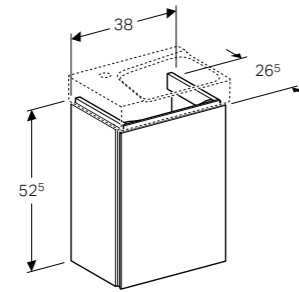

Geberit Xeno² cabinet for 40cm handrinse basin, with one door
W 38 / D 26.5 / H 52.5cm

Wall mounted, left or right hinge side, moisture resistant, delivered pre-assembled.

Art. no.	Product Description	RRP ex VAT
500.502.01.1	White	£392.94
500.502.43.1	Scultura grey	£392.94
500.502.00.1	Matt grey	£392.94