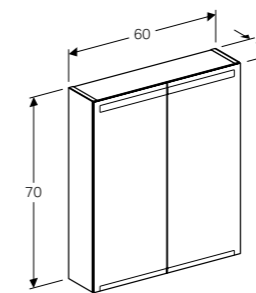

OPTION MIRROR CABINETS

60cm mirror cabinet with functional and ambient lighting, two doors
W 60 / D 15 / H 70cm
LED lighting, indirect lighting, touch sensor switch for the upper light, touch sensor switch for the bottom light, power socket, mirrored body, doors mirrored on both sides, movable shelves.
Art. no.
500.590.P5.1

RRP ex VAT
£595.72