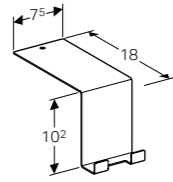

Towel rails and towel hooks

W 7.5 / D 18 / H 10.2cm

Art. no.	Product Description	RRP ex VAT
500.647.JK.2	Lava	£12.98