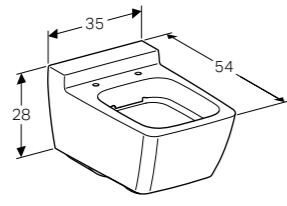

Geberit Xeno² wall-hung toilet, Rimfree®
W 35 / D 54 / H 28cm
Washdown toilet pan, 6/4 litre or 4/2.6 litre, hidden fastening.
Art. no.   **Product Description**   **RRP ex VAT**
500.500.01.1   White   £448.52
Seat sold separately