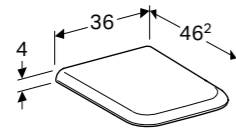

Geberit MyDay soft close seat & cover
W 36 / D 54 / H 37.5cm
Hinges made of metal, overlapping lid.
Art. no.
575410000

RRP ex VAT
£177.03