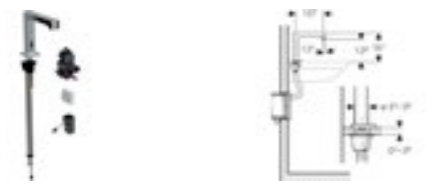

Geberit Brenta tap
Concealed function box, gloss chrome-plated

Art. no.	Product Description	RRP ex VAT
116.191.21.1	Without mixer	£428.07
116.192.21.1	With mixer	£439.96