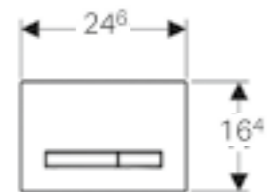

Geberit Sigma50
W 24.6 / D 1 - 1.4 / H 16.4cm

Art. no.	Product Description	RRP ex VAT
115.788.11.2	White alpine / chrome plated	£218.06
115.788.DW.2	Jet black RAL 9005 / chrome plated	£218.06
115.788.21.2	Gloss chrome plated / chrome plated	£358.23
115.788.GH.2	Easy-to-clean brushed chrome / chrome plated	£358.23
115.788.TG.2†	Sand glass / chrome plated	£270.79
115.788.SQ.2†	Umber glass / chrome plated	£270.79
115.788.JV.2	Concrete effect / chrome plated	£358.23
115.788.JX.2	Black walnut / chrome plated	£515.42
115.788.SD.2	Smoked glass / reflective chrome plated	£270.79
115.788.00.2	Customization / chrome plated	£213.27
115.788.JM.2	Mustang slate / chrome plated	£358.23
115.788.JK.2*	Lava / chrome plated	£270.79
115.788.JL.2*	Sand Grey / chrome plated	£270.79
115.672.DW.2	Black / brass / black	£437.43
115.672.00.2	Customisable / brass	£432.33
115.672.11.2	White / brass / white	£437.43
115.672.JM.2	Mustang slate / brass / mustang slate	£586.40
115.672.JX.2	Black walnut / brass / black walnut	£757.73
115.672.JV.2	Concrete effect / brass / concrete effect	£586.40
115.670.11.2	White / red gold / white	£437.43
115.670.DW.2	Black / red gold / black	£437.43
115.670.JM.2	Mustang slate / red gold / mustang slate	£586.40
115.670.00.2	Customisable / red gold	£432.33
115.670.JX.2	Black walnut / red gold / black walnut	£757.73
115.670.JV.2	Concrete effect / red gold / concrete effect	£586.40
115.671.11.2	White / black chrome / white	£437.43
115.671.DW.2	Black / black chrome / black	£437.43
115.671.00.2	Customisable / black chrome	£432.33
115.671.JM.2	Mustang slate / black chrome / mustang slate	£586.40
115.671.JX.2	Black walnut / black chrome / black walnut	£757.73
115.671.JV.2	Concrete effect / black chrome / concrete effect	£586.40