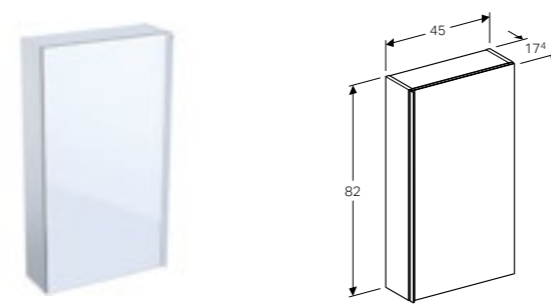

Wall mounted, opening via handle, door with soft closing mechanism, with three movable shelves, mirror on inside of door, delivered pre-assembled.

Art. no.	Product Description	RRP ex VAT
500.639.01.2	White	£467.04
500.639.JK.2	Lava	£467.04
500.639.JL.2	Sand	£467.04
500.639.16.1	Black	£467.04