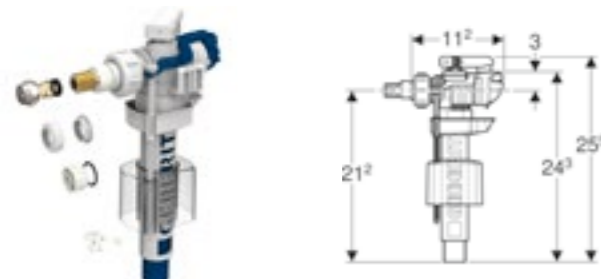

Geberit fill valve type 380AG

Lateral water supply connection

Art. no.	Product Description	RRP ex VAT
244.510.00.1	3/8", nipple made of brass	£26.55