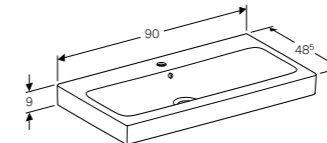

Geberit iCon 90cm washbasin

W 90 / D 48.5 / H 9cm

Washbasin with visible overflow, can be installed with a washbasin cabinet.

Art. no.	Product Description	RRP ex VAT
124090000	Centred tap hole	£400.64
124093000	Without tap hole	£400.64