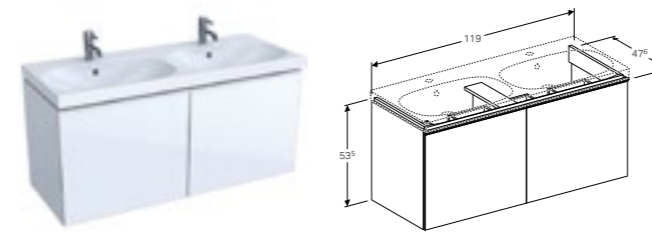

Geberit Acanto abinet for 120cm double washbasin, with two drawers
W 119 / D 47.6 / H 53.5cm
Wall mounted, opening via handle, delivered pre-assembled.
Art. no.   **Product Description**   **RRP ex VAT**
500.613.01.2   White   £1,032.68
500.613.JK.2   Lava   £1,032.68
500.613.JL.2   Sand   £1,032.68
500.613.16.1   Black   £1,032.68