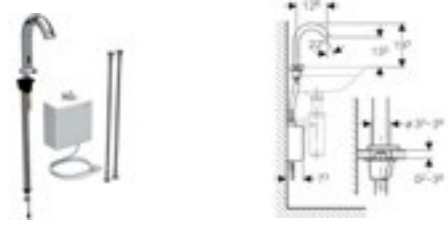

DECK-MOUNTED, MAINS OPERATION

Geberit Piave tap
Exposed function box, gloss chrome-plated

Art. no.	Product Description	RRP ex VAT
116.161.21.1	Without mixer	£558.88
116.162.21.1	With mixer	£588.60