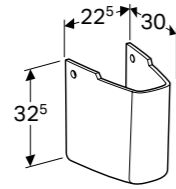

Geberit MyDay semi pedestal
W 22.5 / D 30 / H 32.5cm
Not suitable for 60cm countertop basin.
Art. no.
291410600

RRP ex VAT
£170.89