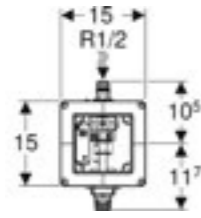

ACCESSORIES

Urinal installation set
For concealed installation in solid construction, for urinal flush controls

Art. no.	Product Description	RRP ex VAT
116.001.00.1	Universal set, no flush pipe	£96.38