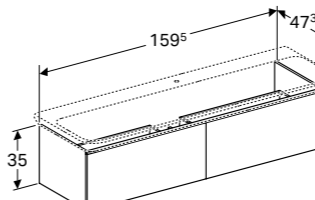

Geberit Xeno² cabinet for 160cm washbasin, with four drawers

W 159.5 / D 47.3 / H 35cm

Wall mounted, opened using push to open mechanism, moisture resistant, LED lighting, delivered pre-assembled.

Art. no.	Product Description	RRP ex VAT
500.346.01.1	White	£1,423.16
500.346.43.1	Scultura grey	£1,423.16
500.346.00.1	Matt grey	£1,423.16