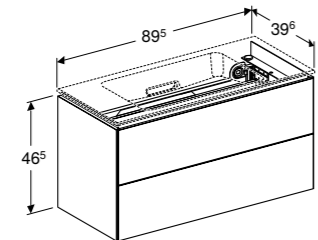

Geberit ONE cabinet for 90cm washbasin
W 89.5 / D 39.6 / H 46.5cm

Wall mounted, handleless design with two drawers.

Art. no.	Product Description	RRP ex VAT
500.385.00.1	Black walnut	£1,987.74
500.385.01.1	White high gloss	£1,987.74