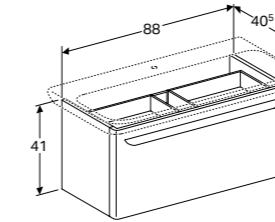

Geberit MyDay 100cm washbasin unit
W 88 / D 40.5 / H 41cm

Wall mounted, opening via handle, moisture resistant, delivered pre-assembled.

Art. no.	Product Description	RRP ex VAT
824100000	White	£999.45
824101000	Taupe	£999.45