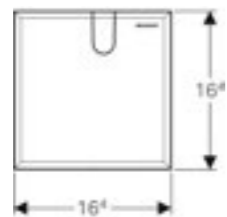

Cover Plate

For washbasin taps with concealed function box

Art. no.	Product Description
116.425.11.1	White Alpine

RRP ex VAT
£41.62