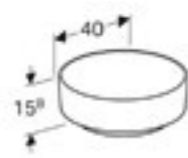

LAY-ON BASINS

Geberit VariForm round lay-on basin
Dia 40cm
Art. no. 500.768.01.2 **Product Description** No tap hole without overflow **RRP ex VAT** £200.72