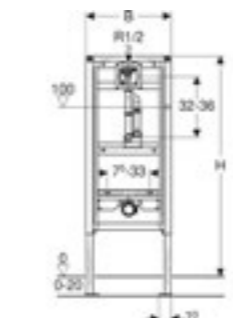

FRAMES FOR URINALS

Geberit Duofix urinal frames

Art. no.	Product Description	RRP ex VAT
111.623.00.1	112-130 cm, universal	£332.26

Art. no.	Product Description	RRP ex VAT
111.671.00.1	112-130 cm, universal, for 0-litre urinals	£307.68