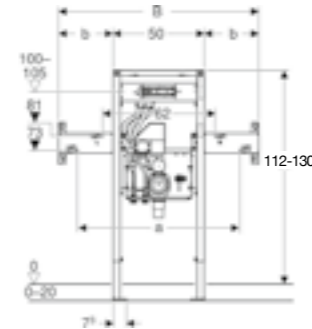

Duofix element for Geberit ONE washbasin and wall mounted tap, room height

With concealed turn trap, with concealed Clou.

Art. no.	Product Description	RRP ex VAT
111.081.00.1	For 75cm washbasin, 80cm wide	£561.57
111.082.00.1	For 90cm washbasin, 95cm wide	£581.24
111.083.00.1	For 105cm washbasin, 110cm wide	£600.88
111.084.00.1	For 120cm washbasin, 125cm wide	£620.54