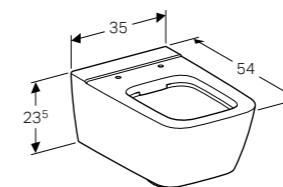

Geberit iCon square wall-hung toilet, Rimfree®

W 35 / D 54 / H 23.5cm

Washdown toilet pan, 6/4 litre or 4/2.6 litre, hidden fastening.

Art. no.	Product Description	RRP ex VAT
201950000	White	£349.80

Seat sold separately