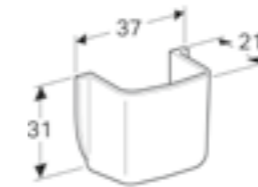

Geberit Bambini semi pedestal

W 37 / D 21.5 / H 31cm
For use with 60cm childrens washbasin

Art. no. 296500000 **Product Description** White **RRP ex VAT** £106.38