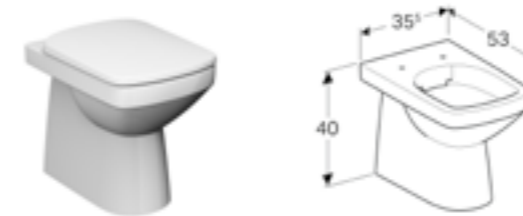

Geberit Selnova Square floor standing toilet, back-to-wall, Rimfree®
W 35.5 / D 53 / H 40cm
Horizontal outlet, 6/4 litre or 4/2.6 litre.

Art. no.	Product Description	RRP ex VAT
501.564.01.7	White	£205.09

Seat sold separately