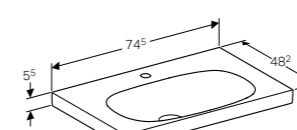

Geberit Acanto 75cm washbasin, with hidden overflow, shelf surface and drain cover

W 74.5 / D 48.2 / H 5.5cm

Can be installed with a washbasin cabinet, ceramic overflow system.

Art. no.	Product Description	RRP ex VAT
500.630.01.2	Centred tap hole	£326.94

Built in ceramic clou waste requires brassware with lever operated pop up waste.