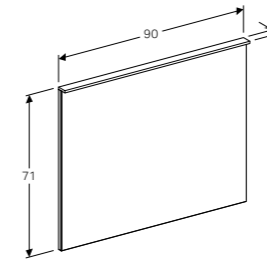

Geberit Xeno² 58cm glass shelf
W 58 / D 45 / H 0.8cm

Can be combined with side cabinet with one drawer.

Art. no.	Product Description	RRP ex VAT
500.524.00.1	58cm	£53.93

Geberit Xeno² 90cm mirror with functional and ambient lighting
W 90 / D 5.5 / H 71cm