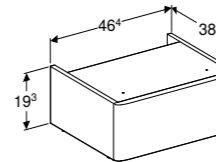

Geberit Selnova Square plinth for 55cm cabinet
W 46.4 / D 38 / H 19.3cm

Art. no.	Product Description	RRP ex VAT
501.584.00.1	White	£36.37
501.954.00.1	Lava	£36.37