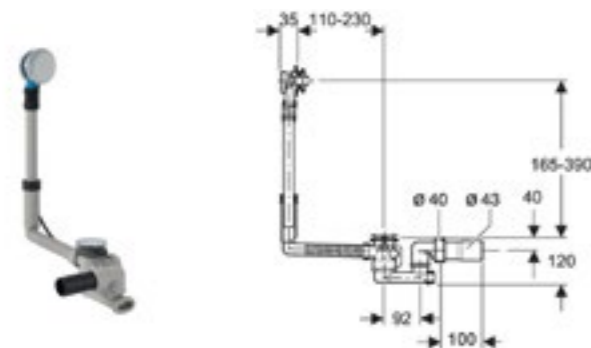

Art. no.	RRP ex VAT
243.134.00.1	£28.92

Geberit bathtub drain with turn handle actuation
With ready-to-fit-set and straight connector:
gloss chrome-plated.

Art. no.	Product Description	RRP ex VAT
150.535.21.1	D 52 / L 23cm	£52.73
150.536.21.1	D 52 / L 70cm	£59.62