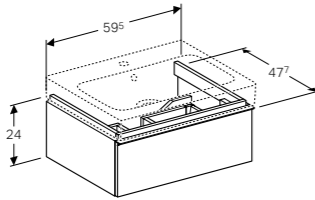

Geberit iCon cabinet for 60cm washbasin, with one drawer

W 59.5 / D 47.7 / H 24cm

Wall mounted, handle included, drawer with soft closing mechanism, delivered pre-assembled.

Art. no.	Product Description	RRP ex VAT
840260000	White	£410.39
841262000	Natural oak	£410.39
841261000	Lava	£410.39