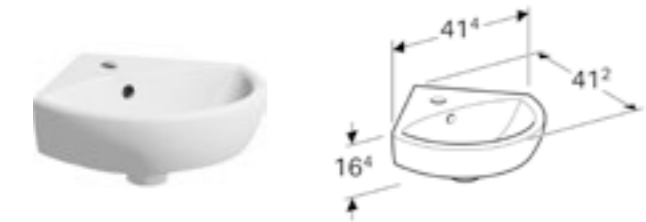

Geberit Selnova 41cm corner washbasin
W 41.4 / D 41.2 / H 16.4cm
Visible overflow.

Art. no.	Product Description	RRP ex VAT
501.445.00.7	One tap hole	£54.45