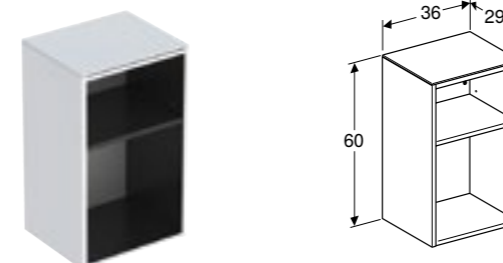

Geberit Smyle Square low cabinet short projection, with open shelves
W 36 / D 29.9 / H 60cm

Art. no.	Product Description	RRP ex VAT
500.358.00.1	White	£224.04
500.358.JK.1	Lava	£224.04
500.358.JL.1	Sand	£224.04
500.358.JR.1	Hickory	£224.04