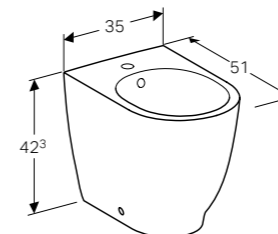

Art. no.	Product Description	RRP ex VAT
500.600.01.2	White	£367.30

Seat sold separately

Geberit Acanto toilet seat

W 35.6 / D 47.5 / H 4.9cm

Hinges made of metal, overlapping toilet lid, slim design.

Art. no.	Product Description	RRP ex VAT
500.604.01.2	White	£101.88
500.660.01.2	White, soft close	£150.74
500.605.01.2	White, soft close, quick release	£155.25