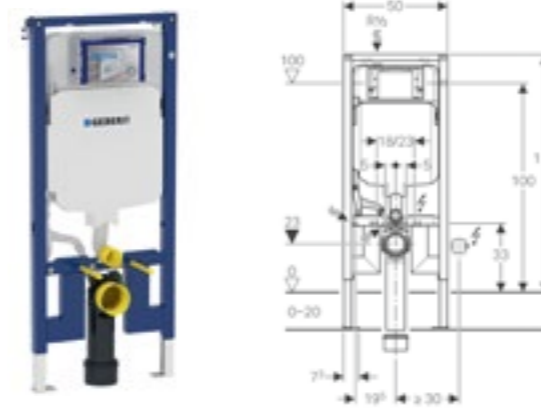

GEBERIT FRAMES AND CISTERNS

Geberit Duofix toilet frame with Sigma cistern 8cm

Art. no.	Product Description	RRP ex VAT
111.799.00.1	Installation height 114cm	£442.55