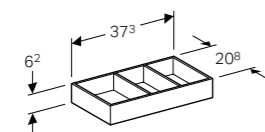

Geberit Xeno² 38cm organising box
W 37.3 / D 20.8 / H 6.2cm

Can be combined with side cabinet with two drawers.

Art. no.	Product Description	RRP ex VAT
500.527.00.1	H-partition	£51.53