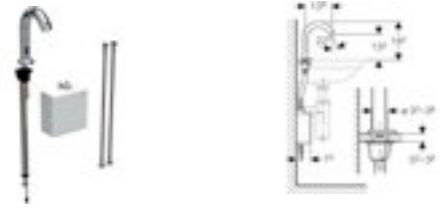

DECK-MOUNTED, GENERATOR OPERATION

Geberit Piave tap
Exposed function box, gloss chrome-plated

Art. no.	Product Description	RRP ex VAT
116.165.21.1	Without mixer	£826.43
116.166.21.1	With mixer	£850.22