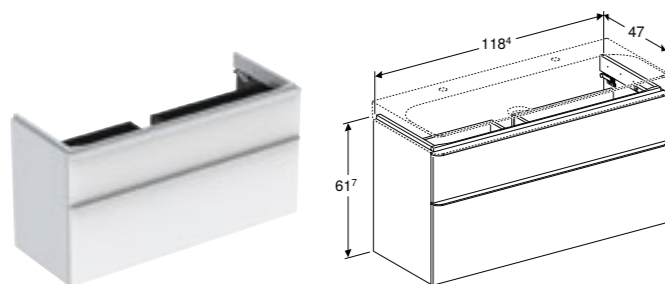

Geberit Smyle Square cabinet for 120cm handrinse basin, with two soft closing mechanism drawers
W 118.4 / D 47 / H 61.7cm

Wall mounted, integrated handles, moisture resistant, delivered pre-assembled.

Art. no.	Product Description	RRP ex VAT
500.355.00.1	White	£891.04
500.355.JK.1	Lava	£891.04
500.355.JL.1	Sand	£891.04
500.355.JR.1	Hickory	£891.04