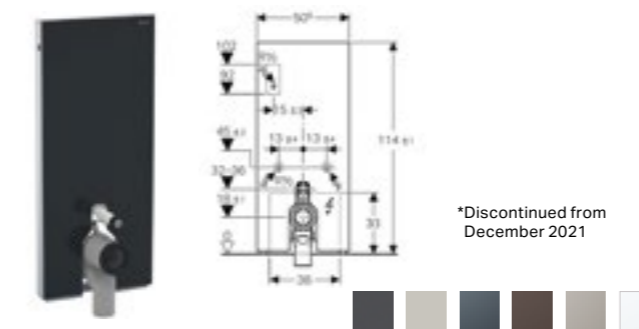

Geberit Monolith Plus
W 50.5 / D 10.6 / H 114cm
Floor standing toilet, height 114cm.

Art. no.	Product Description	RRP ex VAT
131.233.SJ.5*	Black glass / aluminum	£1,996.01
131.233.SQ.5*	Umber glass / aluminum	£1,996.01
131.233.TG.5*	Sand glass / aluminum	£1,996.01
131.233.SI.5	White glass / aluminium	£1,996.01
131.233.JK.5	Lava glass / black chrome aluminium	£1,996.01
131.233.JL.5	Sand grey glass / aluminium	£1,996.01
131.233.JV.5	Stoneware concrete look / aluminium	£2,119.16
131.233.00.5	Stoneware slate look / black chrome aluminium	£2,119.16
131.233.SJ.6	Black glass / black chrome aluminium	£1,996.01