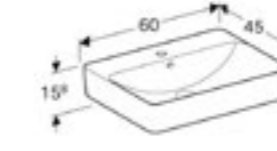

Geberit VariForm rectangular lay-on basin
W 60 / D 45cm
Art. no. 500.780.01.2 **Product Description** One tap hole with overflow
500.781.01.2 **Product Description** One tap hole without overflow **RRP ex VAT** £240.86
£240.86