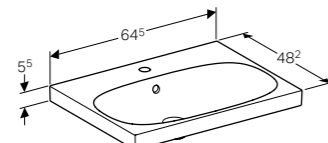

Geberit Acanto 65cm washbasin

W 64.5 / D 48.2 / H 5.5cm

Can be installed with a washbasin cabinet, visible overflow.

Art. no.	Product Description	RRP ex VAT
500.621.01.2	Centred tap hole	£242.41