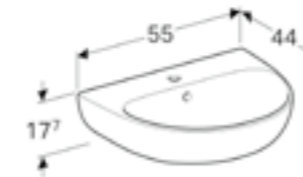

Geberit Selnova 55cm washbasin

W 55 / D 44 / H 17.7cm

Visible overflow.

Art. no.	Product Description	RRP ex VAT
501.060.00.6	One tap hole	£74.14
501.400.00.6	Two tap holes	£74.14