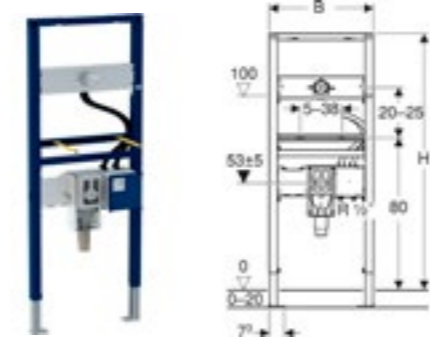

Geberit Duofix frame for washbasin, 130cm, wall-mounted, concealed trap

Art. no.	Product Description	RRP ex VAT
111.568.00.1	130cm washbasin, wall mounted tap with concealed function box and concealed trap	£436.90