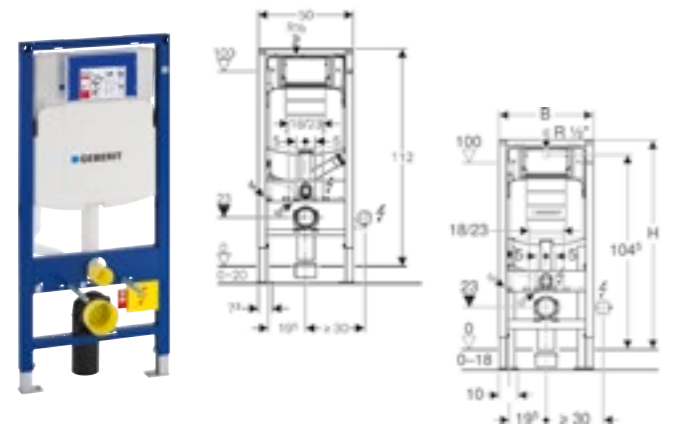

Geberit Duofix toilet frame with Sigma cistern 12cm

Art. no.	Product Description	RRP ex VAT
111.383.00.5	Includes drainage and brackets, 112cm	£360.60
111.384.00.5	Without drainage and brackets, 112cm	£311.94
111.380.00.5	Freestanding, reinforced includes drainage	£427.91