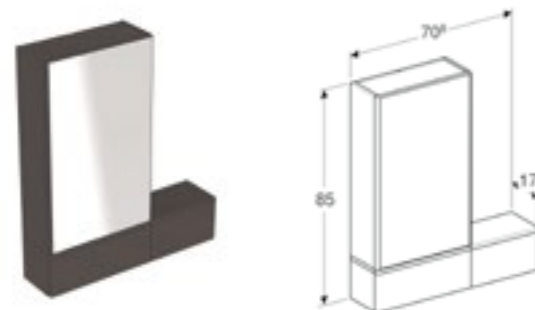

Art. no.	Product Description	RRP ex VAT
500.185.01.1	White	£286.93
501.391.JK.1	Lava	£286.93