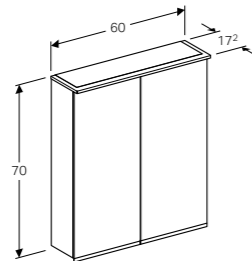

OPTION PLUS MIRROR CABINETS

Option plus 60cm mirror cabinet with functional and ambient lighting, two doors
W 60 / D 17.2 / H 70cm

LED lighting, indirect lighting, touch sensor switch for the upper light, touch sensor switch for the bottom light, power socket, USB port, mirrored body, mirrored back side, doors mirrored on both sides, movable shelves. The Option Plus mirror cabinets also include a magnetic accessory holder.

Art. no. 500.595.P5.1 **RRP ex VAT** £770.60