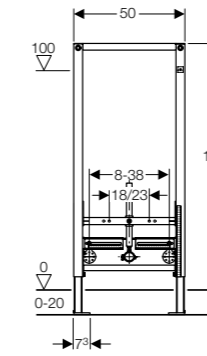

BIDET AND URINAL FRAMES

Geberit Duofix frame for bidet, 112cm, Universal

Art. no.	Product Description	RRP ex VAT
111.545.00.1	With wall brackets, backplate elbows and chrome isolating valves	£337.33