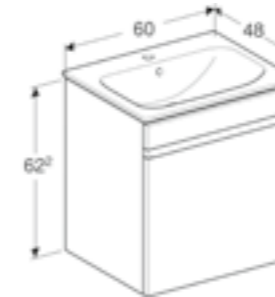

GEBERIT RENOVA PLAN

55cm slim basin and vanity unit
W 55 / D 48 / H 62.2 cm

Wall mounted, handleless design, with concealed internal drawer.

Art. no.	Product Description	RRP ex VAT
501.914.01.1	Centred tap hole, White	£618.31
501.914.JK.1	Centred tap hole, Lava	£618.31
501.914.00.1	Centred tap hole, Light Hickory	£618.31
501.914.JR.1	Centred tap hole, Hickory	£618.31