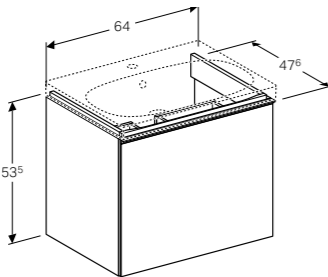

Geberit Acanto cabinet for 65cm washbasin, with one drawer and internal drawer

W 64 / D 47.6 / H 53.5cm

Wall mounted, opening via handle, drawer with soft closing mechanism, moisture resistant, delivered pre-assembled.

Art. no.	Product Description	RRP ex VAT
500.610.01.2	White	£669.43
500.610.JK.2	Lava	£669.43
500.610.JL.2	Sand	£669.43
500.610.16.1	Black	£669.43

Geberit Acanto 90cm washbasin, with shelf surface

W 89.5 / D 48.2 / H 5.5cm

Can be installed with a washbasin cabinet, visible overflow, easy fastening with Geberit washbasin wall fixing EFF1.

Art. no.	Product Description	RRP ex VAT
500.623.01.2	Centred tap hole	£428.12
500.624.01.2	Without tap hole	£428.12