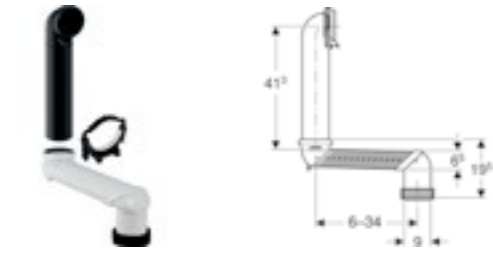

Geberit Monolith S-bend set for wall-hung WC: grey
Art. no. 131.088.29.1 **RRP ex VAT** £126.39