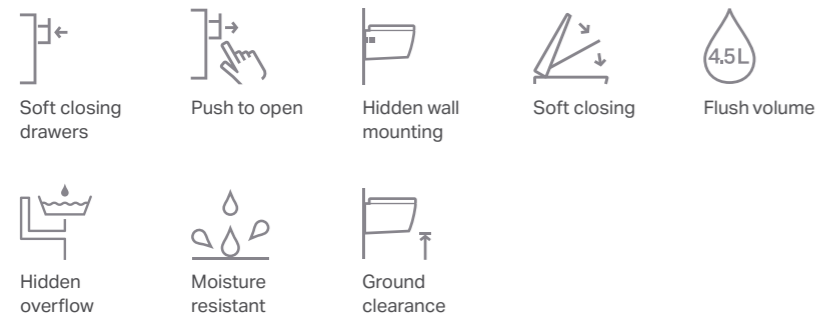

BODY/FRONT

White, high-gloss Scultura grey Matt grey

All Geberit bathroom furniture ranges are made of moisture resistant material.

KeraTect®

Rimfree®

GEBERIT CITTERIO

Geberit Citterio 45cm handrinse basin
 W 45 / D 30 / H 10cm
 Washbasin without overflow, with ceramic cover cap, asymmetrical, can be installed with a washbasin cabinet.
Art. no. **Product Description** **RRP ex VAT**
 500.541.01.1 Right hand tap hole £274.60