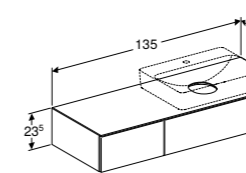

Geberit VariForm 135cm cabinet for lay-on washbasin, with two drawers
W 135 / D 51 / H 23.5cm
With integrated shelf surface and trap.
Art. no. 501.177.00.1 **Product Description** White **RRP ex VAT** £1,539.14
501.178.00.1 **Product Description** Lava **RRP ex VAT** £1,539.14
501.180.00.1 **Product Description** Hickory **RRP ex VAT** £1,539.14