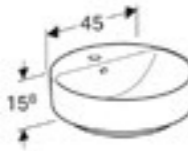

Geberit VariForm round lay-on basin
Dia 45cm
Art. no. 500.769.01.2 **Product Description** One tap hole with overflow
500.770.01.2 **Product Description** One tap hole without overflow **RRP ex VAT** £200.72
£200.72