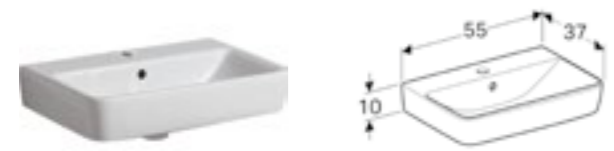

Geberit Selnova Compact 50cm washbasin with LH shelf space
W 50 / D 25 / H 10cm
Visible overflow.

Art. no.	Product Description	RRP ex VAT
501.506.00.7	One tap hole with left hand shelf space	£98.07

Geberit Selnova Compact 50cm washbasin with RH shelf space
W 50 / D 25 / H 10cm
Visible overflow.

Art. no.	Product Description	RRP ex VAT
501.513.00.7	One tap hole with right hand shelf space	£98.07

Geberit Selnova Compact unit for 50cm handrinse basin, left hand towel rail
W 44.8 / D 22.2 / H 60.4cm

Art. no.	Product Description	RRP ex VAT
501.495.00.1	Grey	£235.87
501.496.00.1	White	£235.87

Geberit Selnova Compact unit for 50cm handrinse basin, right hand towel rail
W 44.8 / D 22.2 / H 60.4cm.

Art. no.	Product Description	RRP ex VAT
501.497.00.1	Grey	£235.87
501.498.00.1	White	£235.87