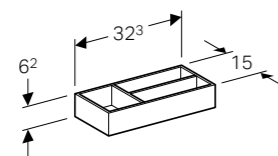

Geberit Xeno² 33cm organising box with T-partition
W 32.3 / D 15 / H 6.2cm

Can be combined with side cabinet with two drawers.

Art. no.	Product Description	RRP ex VAT
500.525.00.1	T-partition	£42.78