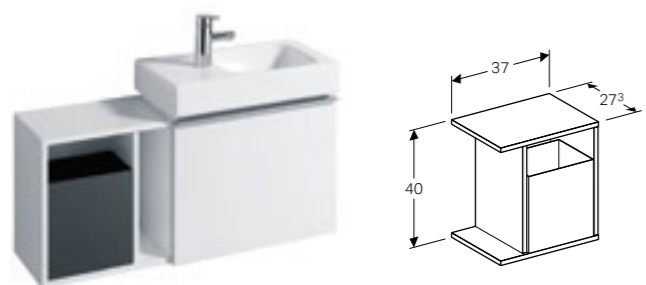

Geberit iCon side element with storage box, 28cm depth

W 37 / D 27.3 / H 40cm

Wall mounted, delivered pre-assembled, can be connected with handrinse basin cabinet.

Art. no.	Product Description	RRP ex VAT
840237000	White	£401.69
841239000	Natural oak	£401.69
841238000	Lava	£401.69

Only compatible with cabinet for 53cm handrinse basin, with drawer.