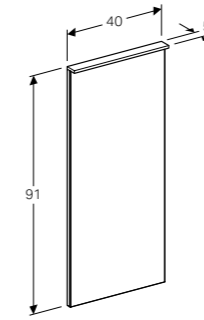

Geberit Xeno² 40cm mirror with functional lighting
W 40 / D 5.5 / H 91cm

Heated rear to prevent mirror steaming up, touch sensor switch, dimmable, LED lighting.

Art. no.	Product Description	RRP ex VAT
500.520.00.1	40cm	£581.10