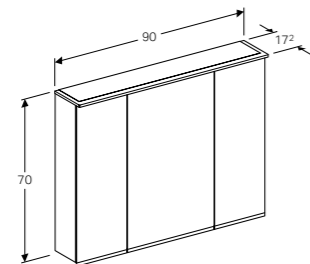

Option plus 90cm mirror cabinet with functional and ambient lighting, three doors
W 90 / D 17.2 / H 70cm

LED lighting, indirect lighting, touch sensor switch for the upper light, touch sensor switch for the bottom light, power socket, USB port, mirrored body, mirrored back side, doors mirrored on both sides, movable shelves. The Option Plus mirror cabinets also include a magnetic accessory holder.

Art. no. 500.596.P5.1 **RRP ex VAT** £929.39