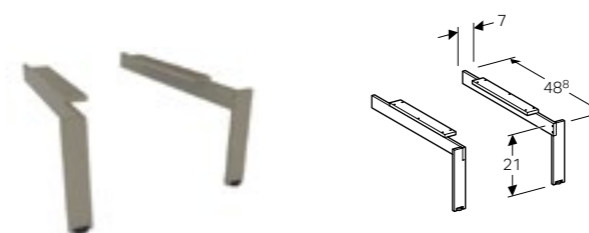

Geberit Citterio set of feet

W 7 / D 48.8 / H 21cm

Set of 2 pieces.

Art. no.	Product Description	RRP ex VAT
500.573.39.1	Champagne	£256.38