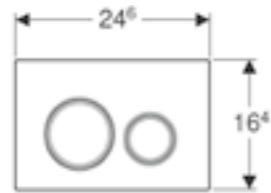

ROUND

Geberit Sigma21
W 24.6 / D 1.3 - 1.4 / H 16.4cm