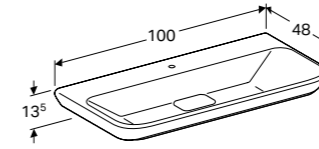

Wall mounted, opening via handle, moisture resistant, delivered pre-assembled.

Art. no.	Product Description	RRP ex VAT
Y824080000	White	£916.53
Y824081000	Taupe	£916.53

Geberit MyDay 100cm washbasin
W 100 / D 48 / H 13.5cm