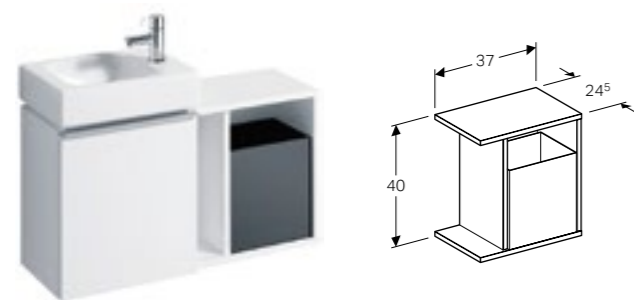

Geberit iCon side element with storage box, 25cm depth

W 37 / D 24.5 / H 40cm

Wall mounted, delivered pre-assembled, can be connected with handrinse basin cabinet.

Art. no.	Product Description	RRP ex VAT
840137000	White	£381.81
841139000	Natural oak	£381.81
841138000	Lava	£381.81

Only compatible with cabinet for 38cm handrinse basin, with drawer.