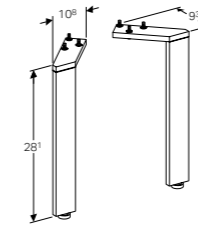

Geberit Acanto set of feet

W 10.8 / D 9.3 / H 28.1cm

Height adjustable.

Art. no.	Product Description	RRP ex VAT
500.658.00.2	Gloss chrome plated	£64.86