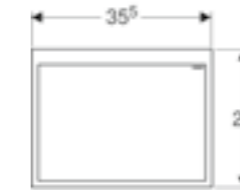

Geberit ONE finish set for Geberit ONE washbasin frame (for use with floating design washbasin)

W 35.5 / H 27cm

Ready-to-fit set.

Art. no.	Product Description	RRP ex VAT
115.420.11.1	White alpine	£370.63
115.420.DW.1	Jet black	£370.63