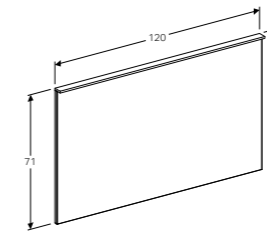

Geberit Xeno² 45cm glass shelf
W 45 / D 45 / H 0.8cm

Can be combined with side cabinet with two drawers.

Art. no.	Product Description	RRP ex VAT
500.523.00.1	45cm	£43.60

Geberit Xeno² 120cm mirror with functional and ambient lighting
W 120 / D 5.5 / H 71cm