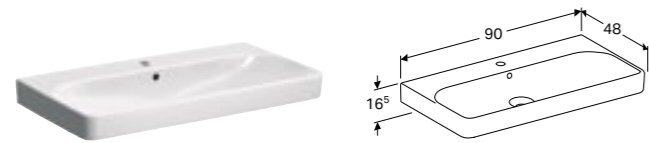

Geberit Smyle Square 90cm square washbasin
W 90 / D 48 / H 16.5cm

Visible overflow, can be installed with cabinet for washbasin.

Art. no.	Product Description	RRP ex VAT
500.251.01.1	Centred tap hole	£289.70
500.250.01.1	Without tap hole	£289.70
500.252.01.1	Right and left tap hole	£289.70