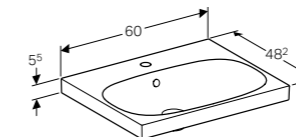

Geberit Acanto 60cm washbasin
W 60 / D 48.2 / H 5.5cm

Can be installed with a washbasin cabinet, visible overflow.

Art. no.	Product Description	RRP ex VAT
500.620.01.2	Centred tap hole	£220.37