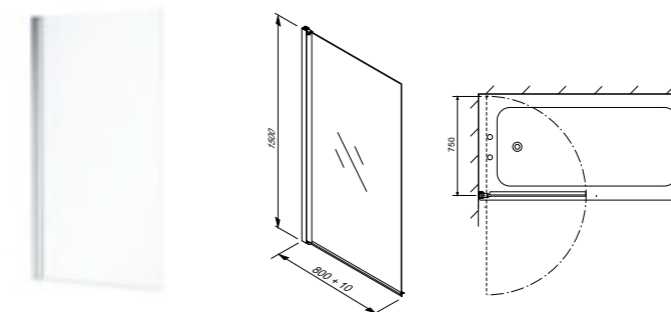

GEO BATH SCREEN

Geberit GEO Single Panel Bath Screen
6mm thick, LH or RH

Art. no.	Product Description	RRP ex VAT
560.118.00.2	1500mm X 800mm Bath Screen	£180.01