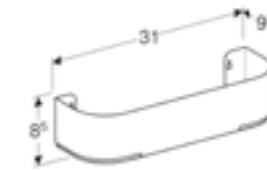

Geberit Selnova Square internal door storage
W 31 / D 9.5 / H 8.5cm
For use with 50/55/60cm basin furniture units.

Art. no.	RRP ex VAT
501.580.00.1	£30.64