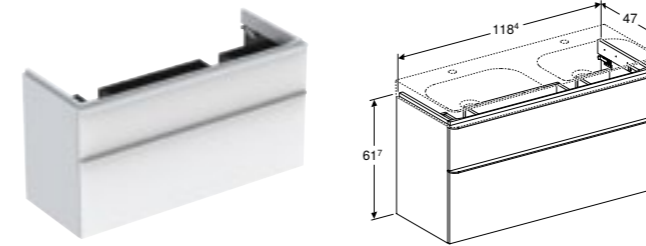

Geberit Smyle Square cabinet for 120cm double washbasin, with two soft closing mechanism drawers
W 118.4 / D 47 / H 61.7cm

Wall mounted, integrated handles, moisture resistant, delivered pre-assembled.

Art. no.	Product Description	RRP ex VAT
500.356.00.1	White	£891.04
500.356.JK.1	Lava	£891.04
500.356.JL.1	Sand	£891.04
500.356.JR.1	Hickory	£891.04