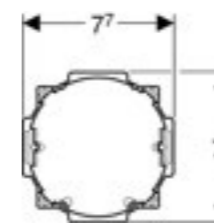

Installation Set

For washbasin taps type 8x and 18x

Art. no.	Product Description	RRP ex VAT
241.631.00.1	IP20, 50-60Hz	£93.07