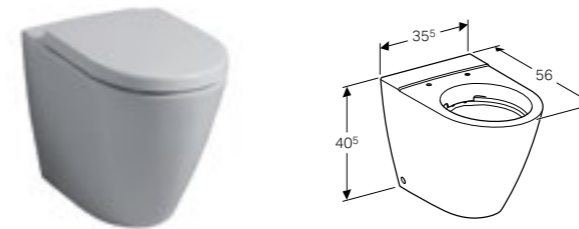

Geberit iCon floor standing toilet, Rimfree®
W 35.5 / D 56 / H 40.5cm

Back-to-wall, washdown toilet pan, 6/4 litre, horizontal or vertical outlet, hidden fastening.

Art. no.	Product Description	RRP ex VAT
214020000	White	£368.68

Seat sold separately