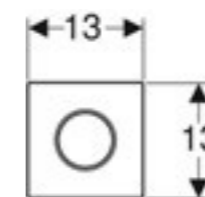

Type 10
For manual flush actuation of urinals, plastic

Art. no.	Product Description	RRP ex VAT
116.015.KH.1	Gloss chrome, with matt chrome design ring	£241.07
116.015.KJ.1	White, with gloss chrome design ring	£241.07
116.015.KK.1	White, with gold design ring	£241.07
116.015.KL.1	White, with matt chrome design ring	£241.07
116.015.KM.1	Black, with gloss chrome design ring	£241.07
116.015.KN.1	Matt chrome, with gloss chrome design ring	£241.07
116.015.SN.1	Brushed Stainless Steel, with polished design ring	£307.29