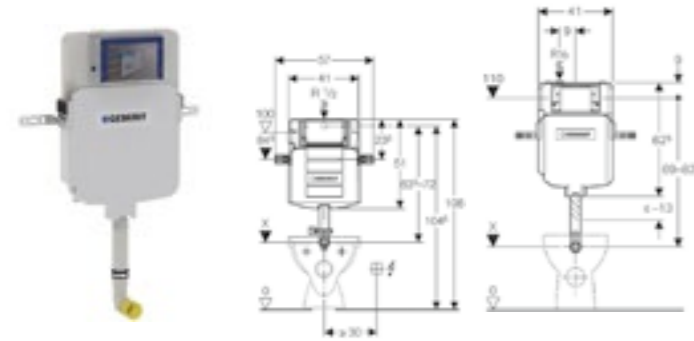

GEBERIT CISTERNS

Geberit Sigma concealed cistern, 6/3 litres

Art. no.	Product Description	RRP ex VAT
109.792.00.1	8cm cistern, installation height 120cm	£219.24
109.309.00.5	12cm cistern, installation height 108cm	£171.65
109.392.00.5	12cm cistern, 6 / 3 litres, ship model, with front actuation	£199.52