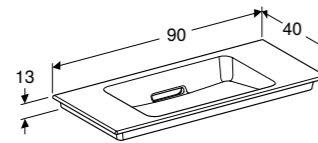

Geberit ONE 90cm washbasin for furniture
W 90 / D 40 / H 13cm

Washbasin without overflow. Colour choice available for design line on ceramic cap, can be combined with 100cm mirror cabinet.

Art. no.	Product Description	RRP ex VAT
500.395.01.1	White, gloss chrome	£496.94
500.395.01.2	White, bright brushed chrome	£496.94
500.395.01.3	White, glossy white	£483.50