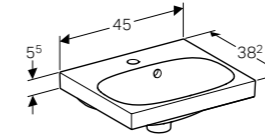

Geberit Acanto 45cm handrinse basin
W 45 / D 38.2 / H 5.5cm

Can be installed with a washbasin cabinet, visible overflow.

Art. no.	Product Description	RRP ex VAT
500.636.01.2	Centred tap hole	£116.76