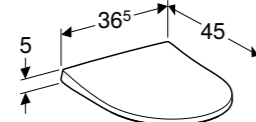

W 35.5 / D 63.5 / H 40cm

Washdown toilet pan, multidirectional outlet, hidden fastening.

Art. no.	Product Description	RRP ex VAT
200930000	White	£376.23

Seat sold separately

Geberit iCon toilet seat, slim design