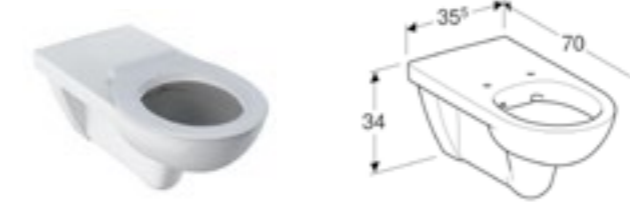

Geberit Selnova Comfort round wall-hung toilet, Rimfree®
W 35.5 / D 70 / H 34cm
70cm projection.

Art. no.	Product Description	RRP ex VAT
501.046.00.7	White	£312.80

Seat sold separately.