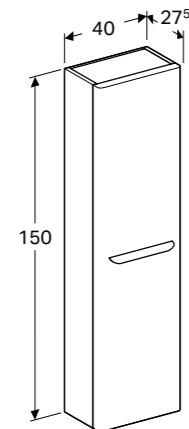

Geberit MyDay semi pedestal
W 22.5 / D 30 / H 32.5cm
Not suitable for 60cm countertop basin.
Art. no.
291410600

RRP ex VAT
£170.89

Geberit MyDay 40cm mirror
W 40 / D 3 / H 80cm
LED lighting, indirect lighting, light operated by wall switch, heated rear to prevent mirror steaming up.
Art. no.
824340000

RRP ex VAT
£603.93

Geberit MyDay wall-hung toilet Rimfree®
W 36 / D 54 / H 37.5cm
Washdown toilet pan 6/4 litre, hidden fastening.
Art. no.
201460600
Seat sold separately

RRP ex VAT
£436.29

Geberit MyDay 60cm mirror
W 60 / D 3 / H 80cm
LED lighting, indirect lighting, light operated by wall switch, heated rear to prevent mirror steaming up.
Art. no.
824360000

RRP ex VAT
£655.64

Geberit MyDay soft close seat & cover
W 36 / D 54 / H 37.5cm
Hinges made of metal, overlapping lid.
Art. no.
575410000

RRP ex VAT
£177.03

Geberit MyDay 100cm mirror
W 100 / D 3 / H 70cm
LED lighting, indirect lighting, light operated by wall switch, heated rear to prevent mirror steaming up.
Art. no.
824300000

RRP ex VAT
£756.81

Geberit MyDay wall-hung bidet
W 36 / D 54 / H 31cm
Hidden water supply connection, hidden fastening.
Art. no.
235450600

RRP ex VAT
£393.87

Geberit MyDay 150cm tall cabinet
W 40 / D 27.5 / H 150cm
Wall mounted, opening via handle, with movable shelves, storage solution on inside of door, moisture resistant, delivered pre-assembled.

Art. no.	Product Description	RRP ex VAT
Y824000000	White	£924.28
824001000	Taupe	£924.28

GEBERIT MYDAY BATHROOM FURNITURE COLOURS

BODY/FRONT