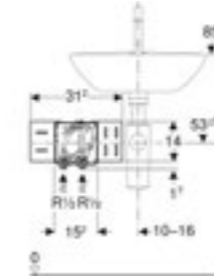

Installation Set

For deck mounted washbasin taps with concealed function box

Art. no.	Product Description	RRP ex VAT
116.130.00.1	Compatible with masterfix and mepla fix	£154.59

Tap aerator

For taps type 6x, 8x and 18x, rigid