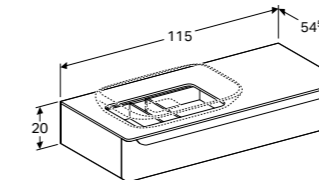

Geberit MyDay 115cm countertop washbasin unit right hand shelf
W 115 / D 54.5 / H 20cm

Wall mounted, opening via handle, moisture resistant, delivered pre-assembled, tap hole in furniture..

Art. no.	Product Description	RRP ex VAT
824260000	White	£934.82
824261000	Taupe	£934.82