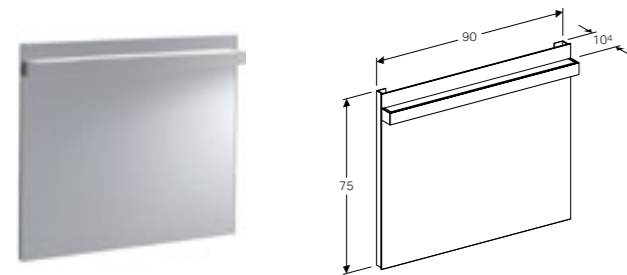

Geberit iCon 90cm mirror with functional lighting
W 90 / D 10.4 / H 75cm

Mechanical switch, adjustable lamp, LED lighting.

Art. no.	Product Description	RRP ex VAT
840790000	30 W, 768 lm	£699.38