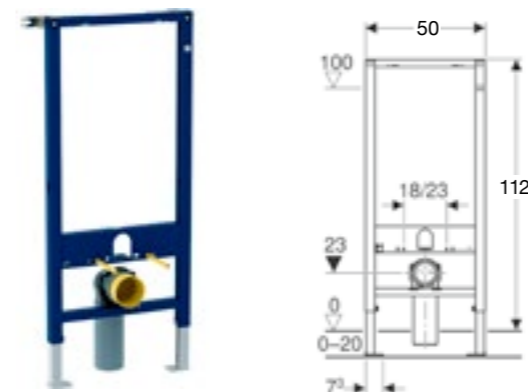

FRAME FOR TOILET WITHOUT CISTERN

Geberit toilet frame for toilet, without cistern

Art. no.	Product Description	RRP ex VAT
111.321.00.1	Installation height 112 cm	£196.45