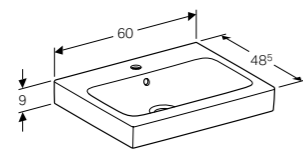

Geberit iCon 60cm washbasin

W 60 / D 48.5 / H 9cm

Washbasin with visible overflow, can be installed with a washbasin cabinet.

Art. no.	Product Description	RRP ex VAT
124060000	Centred tap hole	£190.80
124063000	Without tap hole	£190.80