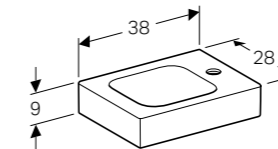

38cm handrinse basin

W 38 / D 28 / H 9cm

Washbasin without overflow, asymmetrical, can be installed with a washbasin cabinet.

Art. no.	Product Description	RRP ex VAT
124736000	Right tap hole	£85.11
124836000	Left tap hole	£85.11