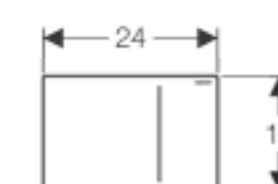

Geberit Sigma70
W 24 / D 0.4 / H 15.8cm
For Sigma 8cm cistern.

Art. no.	Product Description	RRP ex VAT
115.627.SI.1	White glass	£386.82
115.627.SJ.1	Black glass	£386.82
115.627.SQ.1†	Umber glass	£386.82
115.627.00.1	Customisation	£335.48
115.627.FW.1	Stainless steel brushed	£425.34
115.627.JK.1*	Lava	£386.82
115.627.JL.1*	Sand Grey	£386.82

*These match with furniture on pages 88-92
†Discontinued from December 2021