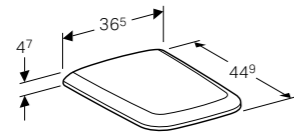

Geberit iCon square wall-hung toilet, Rimfree®

W 35 / D 54 / H 23.5cm

Washdown toilet pan, 6/4 litre or 4/2.6 litre, hidden fastening.

Art. no.	Product Description	RRP ex VAT
201950000	White	£349.80

Seat sold separately