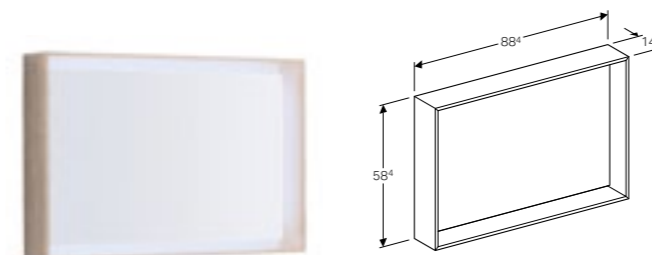

Geberit Citterio 90cm mirror with ambient lighting

W 88.4 / D 14 / H 58.4cm

Mirror surface with LED light strip integrated in frame, light operated by wall switch, frame made of wood.

Art. no.	Product Description	RRP ex VAT
500.572.JI.1	Taupe, beige oak	£767.66
500.572.JJ.1	Black, grey-brown oak	£767.66