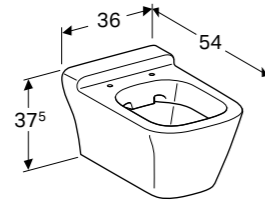

Geberit MyDay wall-hung toilet Rimfree®
 W 36 / D 54 / H 37.5cm
 Washdown toilet pan 6/4 litre, hidden fastening.
Art. no.
 201460600
 Seat sold separately

RRP ex VAT
 £436.29

Geberit MyDay 60cm mirror
 W 60 / D 3 / H 80cm
 LED lighting, indirect lighting, light operated by wall switch, heated rear to prevent mirror steaming up.
Art. no.
 824360000