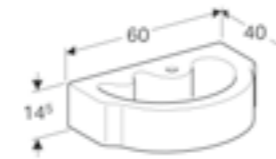

GEBERIT BAMBINI

WASHBASINS

Geberit Bambini childrens washbasin

W 60 / D 40cm
Asymmetrical washbasin, suitable for pedestal

Art. no. 326060000 **Product Description** Centred tap hole without overflow **RRP ex VAT** £192.71