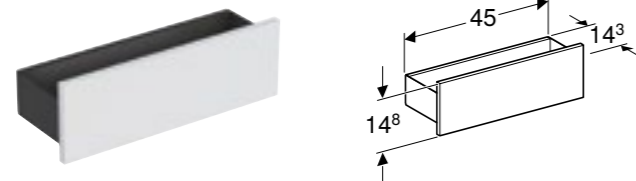

Geberit Smyle Square half pedestal for square handrinse basins

W 21.5 / D 23.7 / H 31.5cm

Easy fastening with Geberit fastening set Kerafix.

Art. no.	Product Description	RRP ex VAT
500.575.01.1	White	£62.28