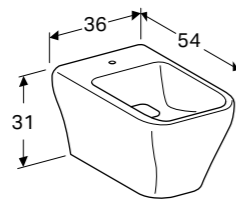

Geberit MyDay wall-hung bidet
W 36 / D 54 / H 31cm
Hidden water supply connection, hidden fastening.
Art. no.
235450600

RRP ex VAT
£393.87