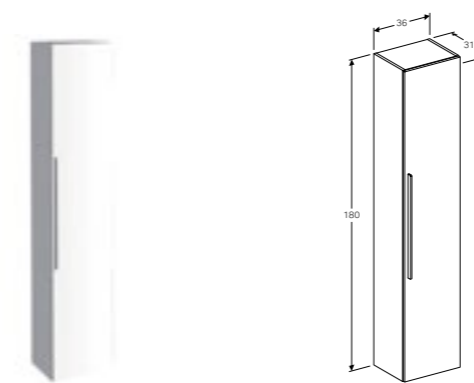

Geberit iCon 180cm tall cabinet with one door

W 36 / D 31.7 / H 180cm

Wall mounted, opening via handle, with one fixed shelf, with four movable shelves, left or right hinge side, delivered pre-assembled.

Art. no.	Product Description	RRP ex VAT
840000000	White	£714.47
841002000	Natural oak	£714.47
841001000	Lava	£714.47