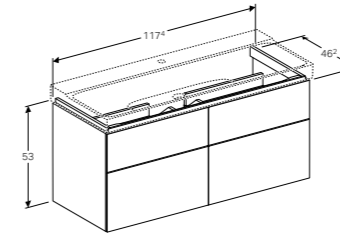

Geberit Xeno² cabinet for 120cm washbasin, with four drawers

W 117.4 / D 46.2 / H 53cm

Wall mounted, opened using push to open mechanism, moisture resistant, LED lighting, delivered pre-assembled.

Art. no.	Product Description	RRP ex VAT
500.518.01.1	White	£1,144.79
500.518.43.1	Scultura grey	£1,144.79
500.518.00.1	Matt grey	£1,144.79