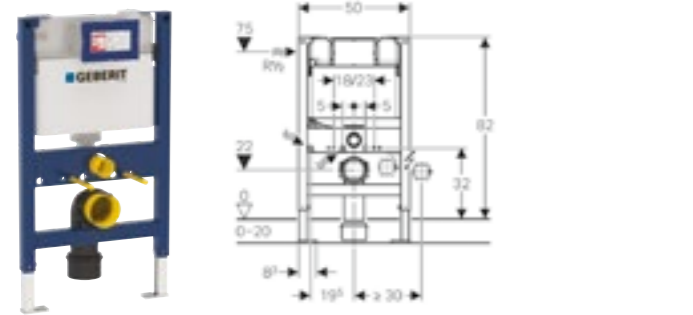

Geberit Duofix toilet frame with Kappa cistern 15cm

Art. no.	Product Description	RRP ex VAT
111.260.00.1	Installation height 82cm	£352.23