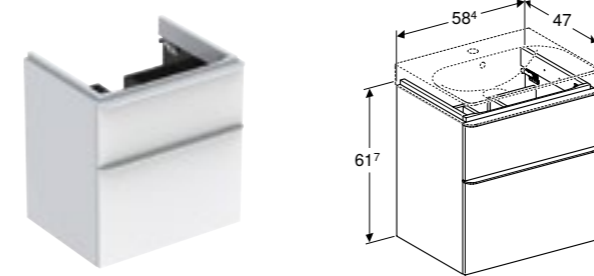

Geberit Smyle Square cabinet for 60cm washbasin, with two soft closing mechanism drawers
W 58.4 / D 49 / H 61.7cm

Wall mounted, integrated handles, moisture resistant, delivered pre-assembled.

Art. no.	Product Description	RRP ex VAT
500.352.00.1	White	£539.72
500.352.JK.1	Lava	£539.72
500.352.JL.1	Sand	£539.72
500.352.JR.1	Hickory	£539.72