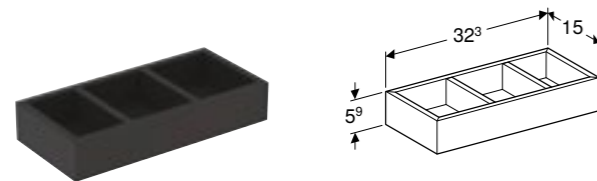

Geberit Smyle Square square drawer insert low

W 32.3 / D 15 / H 5.9cm

H-partition suitable for Smyle units

Art. no.	RRP ex VAT
500.677.00.1	£33.11