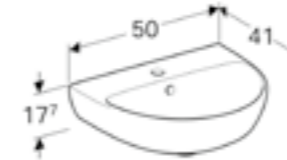

Geberit Selnova 50cm washbasin

W 50 / D 41 / H 17.7cm

Visible overflow.

Art. no.	Product Description	RRP ex VAT
501.048.00.6	One tap hole	£66.12
501.049.00.6	Two tap holes	£66.12