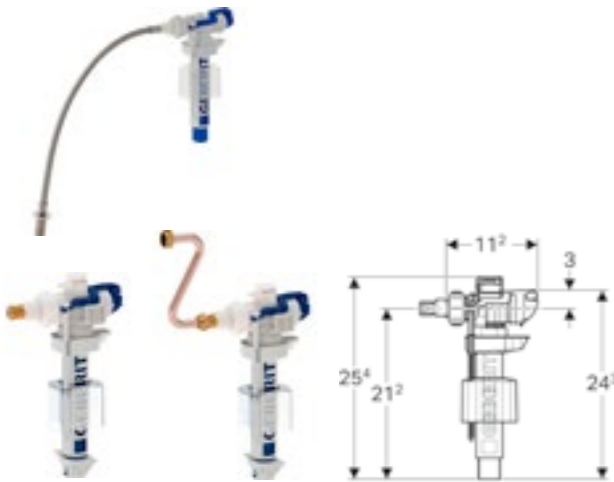

Geberit fill valve type 380

Bottom water supply connection

Art. no.	Product Description	RRP ex VAT
240.718.00.1	3/8", nipple made of plastic	£29.95

Geberit fill valve type 380

Lateral water supply connection

Art. no.	Product Description	RRP ex VAT
242.983.00.1	3/8", nipple made of plastic	£25.29
242.984.00.1	3/8", nipple made of brass	£25.29