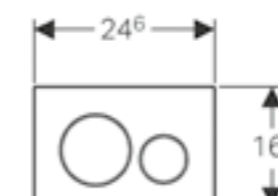

RECTANGULAR

Geberit Omega60

W 18.4 / D 2.4 - 9 / H 11.4cm

Art. no.	Product Description	RRP ex VAT
115.081.SI.1	White glass / gloss chrome plated	£475.05
115.081.SQ.1†	Umber glass / gloss chrome plated	£475.05
115.081.SJ.1	Black glass / gloss chrome plated	£475.05
115.081.GH.1	Easy-to-clean coating / chrome brushed / gloss chrome plated	£475.05
115.081.JK.1*	Lava / gloss chrome plated	£475.05
115.081.JL.1*	Sand Grey	£475.05

*These match with furniture on pages 88-92

†Discontinued from December 2021

Geberit Omega70

W 11.2 / D 0.9 / H 5cm

For furniture. Solid wall version also available.

Art. no.	Product Description	RRP ex VAT
115.089.SI.1	White glass	£405.83
115.089.SJ.1	Black glass	£405.83
115.089.SQ.1†	Umber glass	£405.83
115.089.FW.1	Easy-to-clean brushed stainless steel	£475.05
115.089.JK.1*	Lava	£405.83
115.089.JL.1*	Sand Grey	£405.83

For solid wall.

Art. no.	Product Description	RRP ex VAT
115.090.FW.1	Brushed, easy-to-clean coated	£475.05
115.090.SI.1	White	£405.83
115.090.SJ.1	Black	£405.83
115.090.SQ.1†	Umber	£405.83
115.090.JK.1*	Lava	£405.83
115.090.JL.1*	Sand Grey	£405.83

*These match with furniture on pages 88-92

†Discontinued from December 2021

Geberit Kappa50

W 21.1 / D 1.5 / H 14.2cm

Art. no.	Product Description	RRP ex VAT
115.260.11.1	White alpine	£139.59
115.260.21.1	Gloss chrome	£139.59
115.260.46.1	Matt chrome	£139.59
115.258.00.1	Brushed stainless steel	£139.59

Geberit Delta15

W24.6 x 16.4x 2.6cm

Geberit flush plate Delta51, dual flush.

Art. no.	Product Description	RRP ex VAT
115.105.11.1	White alpine	£57.51
115.105.21.1	Gloss chrome-plated	£83.88
115.105.46.1	Matt chrome-plated	£83.88

Geberit Delta50

W24.6 x 16.4x 2.6cm

Geberit flush plate Delta50 for dual flush.