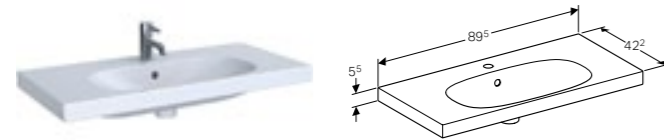

Geberit Acanto 90cm washbasin, small projection, shelf surface
W 89.5 / D 42.2 / H 5.5cm

Can be installed with a washbasin cabinet, visible overflow, easy fastening with Geberit washbasin wall fixing EFF1.

Art. no.	Product Description	RRP ex VAT
500.633.01.2	Centred tap hole	£440.97
500.634.01.2	Without tap hole	£440.97