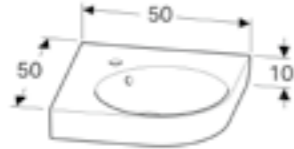

Geberit Selnova Compact 70cm* round corner washbasin
W 50 / D 50 / H 10cm
Visible overflow.

Art. no.	Product Description	RRP ex VAT
501.508.00.7	One tap hole	£93.36

*dimension for corner to corner measurement