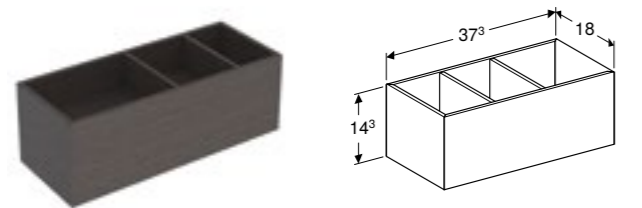

Geberit VariForm square drawer insert high
W 18 / D 37.3 / H 14.3cm

H-partition suitable for Variform units.

Art. no.	RRP ex VAT
501.157.00.1	£66.53