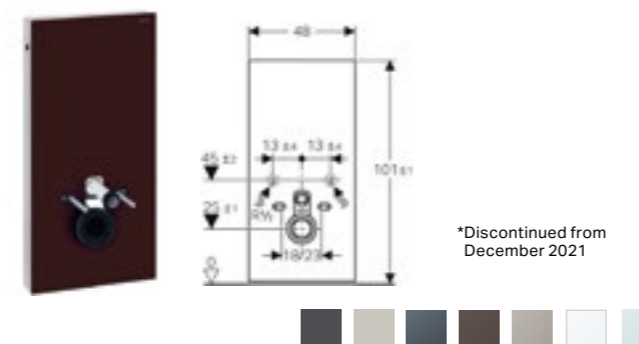

Geberit Monolith
W 48.2 / D 10.6 / H 101cm
Wall-hung toilet, height 101cm.

Art. no.	Product Description	RRP ex VAT
131.021.SJ.5*	Black glass / aluminum	£1,058.40
131.021.SQ.5*	Umber glass / aluminum	£1,058.40
131.021.TG.5*	Sand glass / aluminum	£1,058.40
131.021.SI.5	White glass / aluminium	£1,058.40
131.021.SL.5	Mint glass / aluminium	£998.21
131.021.SJ.6	Black glass / black chrome aluminium	£1,058.40
131.021.JK.5	Lava glass / black chrome aluminium	£1,058.40
131.021.JL.5	Sand grey glass / aluminium	£1,058.40
131.021.JV.5	Stoneware concrete look / aluminium	£1,189.74
131.021.00.5	Stoneware slate look / black chrome aluminium	£1,189.74