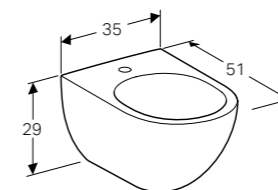

Geberit Acanto wall-hung bidet

W 35 / D 51 / H 29cm

Hidden water supply connection, hidden fastening.

Art. no.	Product Description	RRP ex VAT
500.601.01.2	White	£264.65