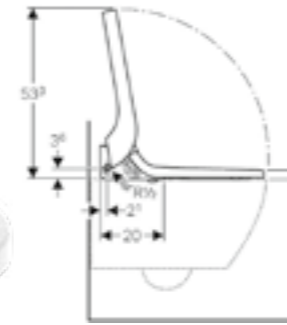

Geberit AquaClean Tuma Comfort
W 36 / D 52.3 / H 10.6cm
Enhancement solution.

Art. no.	Product Description
146.278.11.1	White alpine
146.278.SI.1	White glass
146.278.SJ.1	Black glass
146.278.FW.1	Stainless steel brushed

RRP ex VAT
£2,166.41
£2,205.81
£2,205.81
£2,232.07