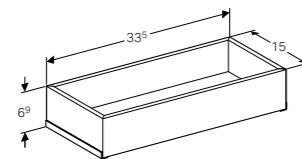

Geberit Acanto 35cm drawer insert

W 33.5 / D 15 / H 6.9cm

Art. no.	Product Description	RRP ex VAT
500.648.00.2	Matt laminated	£46.70