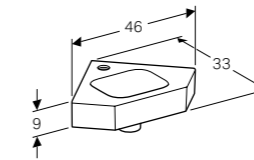

GEBERIT ICON

46cm corner handrinse basin

W 46 / D 33 / H 9cm

For installation in small, confined spaces, without overflow.

Art. no.	Product Description	RRP ex VAT
124729000	Centred tap hole	£116.08