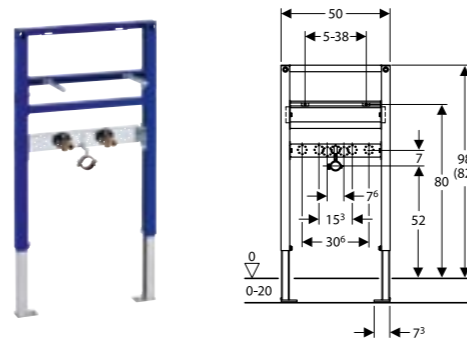

Geberit Duofix frame for washbasin, 82 - 98cm, deck-mounted tap

Art. no.	Product Description	RRP ex VAT
111.494.00.1	With PreWall brackets, backplate elbows and chrome isolating valves	£254.75