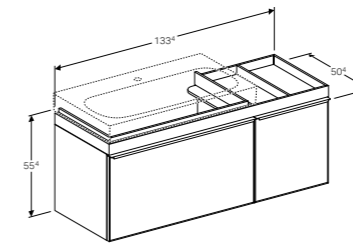

Geberit Citterio cabinet for 90cm washbasin, with two drawers and shelf surface
W 133.4 / D 50.4 / H 55.4cm

Wall mounted, opening via handle, drawer with soft closing mechanism, can be equipped with feet, front panel made of glass, frame made of metal, delivered pre-assembled.

Art. no.	Product Description	RRP ex VAT
500.567.JI.1	Taupe, beige oak, right	£1,623.53
500.567.JJ.1	Black, grey-brown oak, right	£1,623.53
500.568.JI.1	Taupe, beige oak, left	£1,623.53
500.568.JJ.1	Black, grey-brown oak, left	£1,623.53