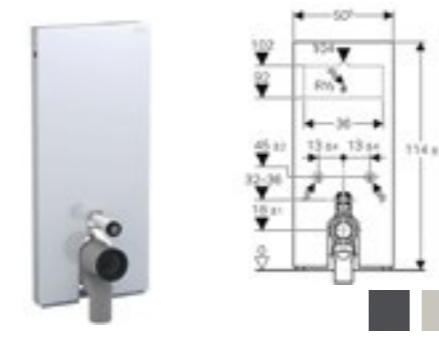

COLOURS GEBERIT MONOLITH

GEBERIT MONOLITH

Geberit Monolith
W 48.2 / D 10.6 / H 101cm
Floor standing toilet, height 101cm.

Art. no.	Product Description	RRP ex VAT
131.002.SJ.5*	Black glass / aluminium	£1,058.40
131.002.SQ.5*	Umber glass / aluminium	£1,058.40
131.002.TG.5*	Sand glass / aluminium	£1,058.40
131.002.SI.5	White glass / aluminium	£1,058.40
131.002.SL.5	Mint glass / aluminium	£998.21
131.002.JK.5	Lava glass / black chrome aluminium	£1,058.40
131.002.JL.5	Sand grey glass / aluminium	£1,058.40
131.002.SJ.6	Black glass / black chrome aluminium	£1,058.40
131.002.JV.5	Stoneware concrete look / aluminium	£1,189.74
131.002.OO.5	Stoneware slate look / black chrome aluminium	£1,189.74