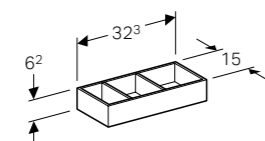

Geberit Xeno² 33cm organising box
W 32.3 / D 15 / H 6.2cm

Can be combined with side cabinet with one drawer.

Art. no.	Product Description	RRP ex VAT
500.526.00.1	H-partition	£42.78