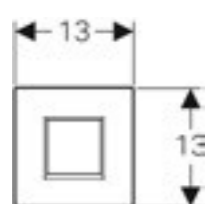

Type 30
For Automatic flush actuation of urinals, IR, die-cast zinc

Art. no.	Product Description	RRP ex VAT
116.037.KH.1	Gloss chrome-plated	£817.91
116.037.KJ.1	White alpine	£817.91
116.037.KM.1	Jet black RAL 9005	£817.91
116.037.KN.1	Matt chrome-plated	£817.91
116.037.KX.1	Chrome-plated, brushed	£817.91