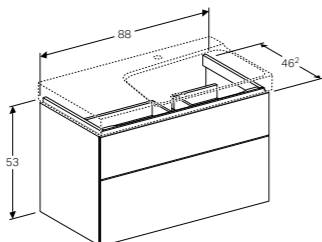

Geberit Xeno² cabinet for 90cm washbasin, with two drawers

W 88 / D 46.2 / H 53cm

Wall mounted, opened using push to open mechanism, moisture resistant, LED lighting, delivered pre-assembled.

Art. no.	Product Description	RRP ex VAT
500.516.01.1	White, siphon cut out right	£899.44
500.516.43.1	Scultura grey, siphon cut out right	£899.44
500.516.00.1	Matt grey, siphon cut out right	£899.44