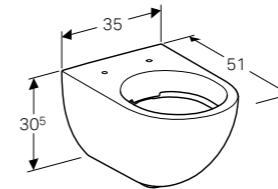

Geberit Acanto wall-hung toilet, Rimfree®

W 35 / D 51 / H 30.5cm

Washdown toilet pan, hidden fastening, easy fastening with Geberit toilet wall fixing EFF2.

Art. no.	Product Description	RRP ex VAT
500.600.01.2	White	£367.30

Seat sold separately