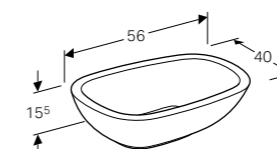

Geberit Citterio 56cm lay-on washbasin
W 56 / D 40 / H 15.5cm

Lay-on washbasin, with ceramic cover cap, asymmetrical, can be installed with a washbasin cabinet.

Art. no.	Product Description	RRP ex VAT
500.542.01.1	Without tap hole, without overflow	£498.94
500.543.01.1	Without tap hole, visible overflow	£498.94