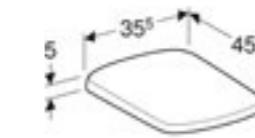

Geberit Selnova Compact toilet seat
W 35.5 / D 45 / H 5cm
Square design, white, metal hinges, for use with 500.280.01.7

Art. no.	Product Description	RRP ex VAT
501.928.01.1	Standard Close, top fix.	£49.51
501.929.01.1	Soft closing, top fix.	£87.07
501.930.01.1	Soft closing, quick Release, top fix.	£98.64