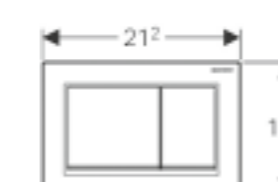

Geberit Omega30
W 21.2 / D 1 / H 14.2cm

Art. no.	Product Description	RRP ex VAT
115.080.KJ.1	White / gloss chrome / white	£101.79
115.080.KK.1	White / gold-plated / white	£111.97
115.080.KL.1	White / matt chrome / matt chrome	£111.97
115.080.KH.1	Gloss chrome / matt chrome / gloss chrome	£122.16
115.080.KN.1	Matt chrome / gloss chrome / matt chrome	£122.16
115.080.KM.1	Black / gloss chrome / black	£111.97
115.080.JQ.1	Easy-to-clean matt chrome / gloss chrome / matt chrome	£152.69