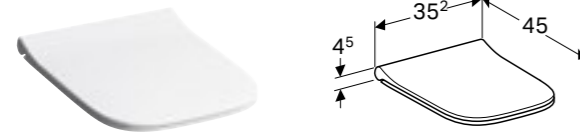

Geberit Smyle Square toilet seat, wrap over

W 35.6 / D 45 / H 4.3cm

Hinges made of metal, slim design, overlapping lid

Art. no.	Product Description	RRP ex VAT
500.238.01.1	White	£110.82
500.237.01.1	White, soft closing	£137.88
500.687.01.1	White, soft closing, quick release	£159.89