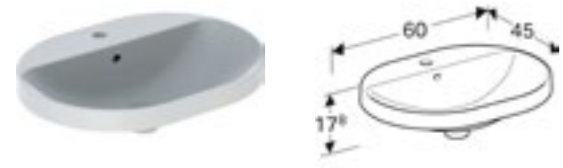

Geberit VariForm elliptic countertop basin W 60 / D 45cm		
Art. no.	Product Description	RRP ex VAT
500.734.01.2	Centred tap hole with overflow	£122.35
500.734.01.2	Centred tap hole without overflow	£122.35