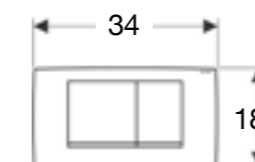

Geberit Twinline30
W 34 / D 3.2 / H 18.5cm

Art. no.	Product Description	RRP ex VAT
115.899.KH.1	Gloss chrome-plated / matt chrome-plated	£76.46
115.899.KJ.1	White / gloss chrome-plated	£53.63
115.899.KN.1	Matt chrome-plated / gloss chrome-plated	£76.46