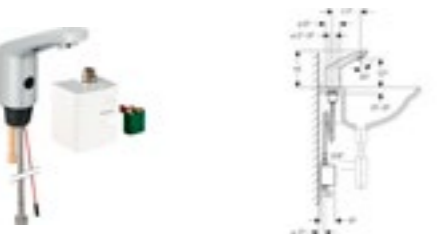

Geberit Type 185 tap
Gloss chrome plated

Art. no.	Product Description	RRP ex VAT
116.335.21.1	Without mixer	£830.22
116.365.21.1	With below-deck mixer	£899.41