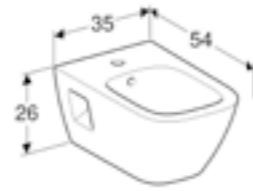

Geberit Selnova Square wall-hung bidet
W 35 / D 54 / H 26cm
Semi shrouded, visible overflow

Art. no.	Product Description	RRP ex VAT
501.547.01.7	White	£196.85