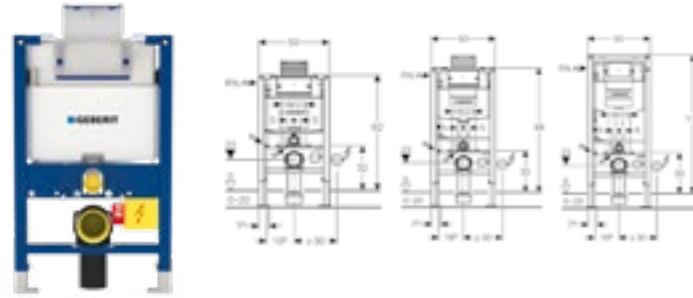

GEBERIT FRAMES AND CISTERNS

Geberit Duofix toilet frame with Omega cistern 12cm

Art. no.	Product Description	RRP ex VAT
111.004.00.1	Installation height 82cm	£380.04
111.031.00.1	Installation height 98cm	£380.04
111.061.00.1	Installation height 112cm	£380.04