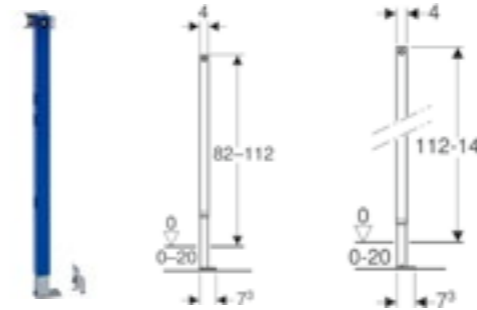

Geberit Duofix Panellings

Art. no.	Product Description	RRP ex VAT
111.830.00.1	Duofix stud, part-height, 82-112 cm	£73.42
111.834.00.1	Duofix stud, part-height, 112-144 cm	£68.83

Geberit panel screw

Art. no.	Product Description	RRP ex VAT
461.030.00.1	Self-tapping screw	£0.07