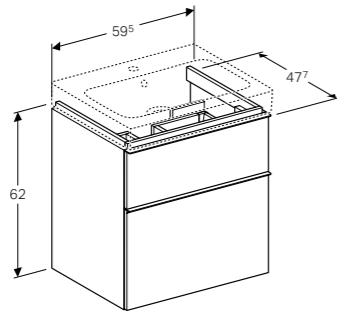

Geberit iCon cabinet for 60cm washbasin, with two drawers

W 59.5 / D 47.7 / H 62cm

Wall mounted, handle included, drawer with soft closing mechanism, delivered pre-assembled.

Art. no.	Product Description	RRP ex VAT
840360000	White	£596.18
841362000	Natural oak	£596.18
841361000	Lava	£596.18