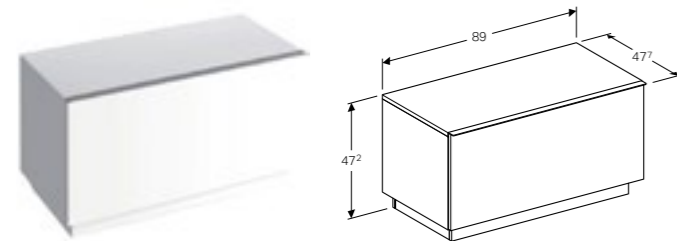

Geberit iCon 90cm low cabinet with one drawer, floor standing

W 89 / D 47.7 / H 47.2cm

Opening via handle, drawer with soft closing mechanism, delivered pre-assembled.

Art. no.	Product Description	RRP ex VAT
840090000	White	£619.21
841092000	Natural oak	£619.21
841091000	Lava	£619.21