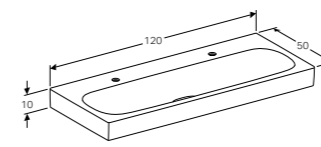

Geberit Citterio 120cm washbasin
W 120 / D 50 / H 10cm

Washbasin with 2 tap holes, without overflow, with ceramic cover cap, available with Clou overflow system or running waste with free outlet, can be installed with a washbasin cabinet.

Art. no.	Product Description	RRP ex VAT
500.553.01.1	Right hand and left hand tap hole	£720.06