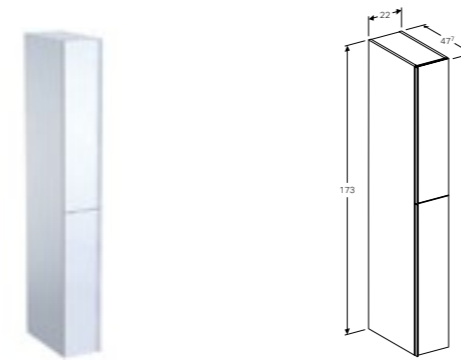

Geberit Acanto 173cm tall cabinet with two doors
W 22 / D 47 / H 173cm

Wall mounted, opening via handle, drawer with soft closing mechanism, delivered pre-assembled.

Art. no.	Product Description	RRP ex VAT
500.638.01.2	White	£960.03
500.638.JK.2	Lava	£960.03
500.638.JL.2	Sand	£960.03
500.638.16.1	Black	£960.03