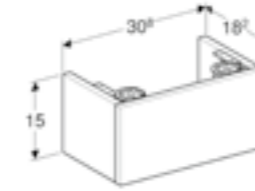

BODY/FRONT

FEET/SKIRTING BOARDS

Light grey, high gloss coated

White, high-gloss coated

Chrome

Geberit Selnova Compact plinth for 40cm handrinse basin unit
W 30.8 / D 18.2 / H 15cm

Art. no.	Product Description	RRP ex VAT
501.586.00.1	Grey	£36.87
501.587.00.1	White	£36.87