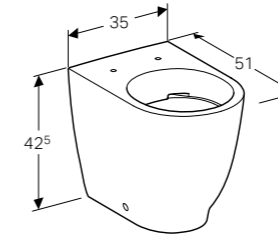

Geberit Acanto floor standing raised toilet, Rimfree®

W 35 / D 51 / H 42.5cm

Back-to-wall, washdown toilet pan, 6/4 litre or 4/2.6 litre, horizontal or vertical outlet, hidden fastening, raised seat height, small projection.

Art. no.	Product Description	RRP ex VAT
500.602.01.2	White	£394.54

Seat sold separately