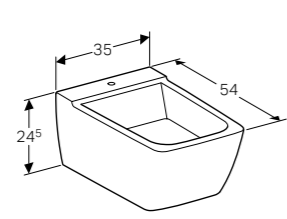

Geberit Xeno² wall-hung bidet
W 35 / D 54 / H 24.5cm
Hidden water supply connection, hidden fastening.
Art. no.   **Product Description**   **RRP ex VAT**
500.501.01.1   White   £391.07