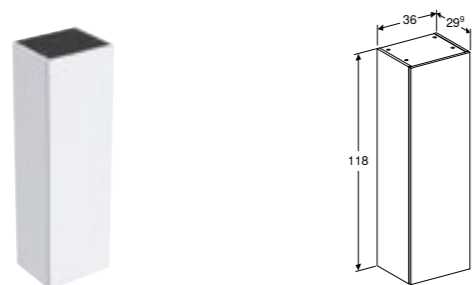

Geberit Smyle Square semi-tall cabinet

W 36 / D 29.9 / H 118cm

Wal mounted, push to open door, moisture resistant, delivered pre-assembled.

Art. no.	Product Description	RRP ex VAT
500.361.00.1	White	£420.07
500.361.JK.1	Lava	£420.07
500.361.JL.1	Sand	£420.07
500.361.JR.1	Hickory	£420.07