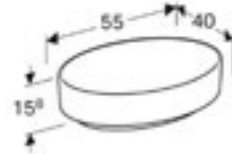

Geberit VariForm oval lay-on basin
W 55 / D 40cm
Art. no. 500.771.01.2 **Product Description** No tap hole without overflow **RRP ex VAT** £217.44