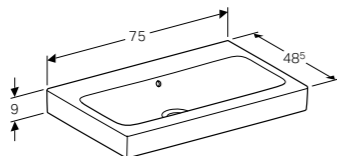

Geberit iCon 75cm washbasin

W 75 / D 48.5 / H 9cm

Washbasin with visible overflow, can be installed with a washbasin cabinet.

Art. no.	Product Description	RRP ex VAT
124075000	Centred tap hole	£291.59
124078000	Without tap hole	£291.59