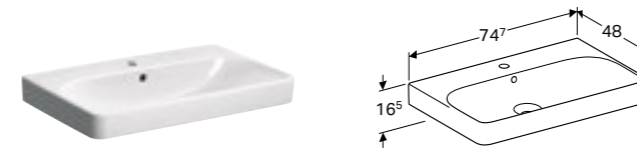

Geberit Smyle Square 75cm square washbasin
W 74.7 / D 48 / H 16.5cm

Visible overflow, can be installed with cabinet for basin.

Art. no.	Product Description	RRP ex VAT
500.249.01.1	Centred tap hole	£221.21

Visible overflow, can be installed with cabinet for basin.

Art. no.	Product Description	RRP ex VAT
500.259.01.1	Centred tap hole	£142.22
501.574.00.1	Without tap hole	£142.22