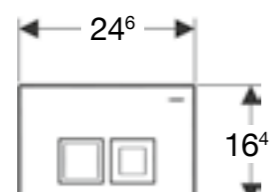

Geberit Delta15

W24.6 x 16.4x 2.6cm

Geberit flush plate Delta51, dual flush.

Art. no.	Product Description	RRP ex VAT
115.105.11.1	White alpine	£57.51
115.105.21.1	Gloss chrome-plated	£83.88
115.105.46.1	Matt chrome-plated	£83.88