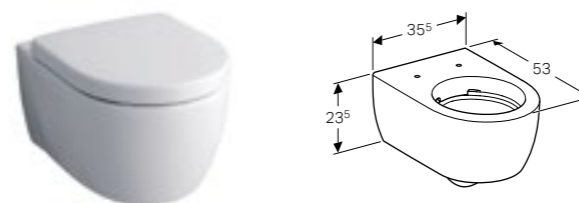

Geberit iCon wall-hung toilet, Rimfree®
W 35.5 / D 53 / H 23.5cm

Washdown toilet pan 6/4 litre or 4/2.6 litre, hidden fastening.

Art. no.	Product Description	RRP ex VAT
204060000	White	£318.00

Seat sold separately