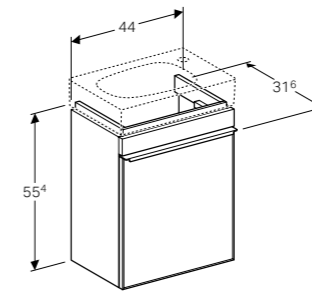

BODY/FRONT

White, high-gloss Scultura grey Matt grey

All Geberit bathroom furniture ranges are made of moisture resistant material.

KeraTect®

Rimfree®

GEBERIT CITTERIO

Geberit Citterio 45cm handrinse basin
 W 45 / D 30 / H 10cm
 Washbasin without overflow, with ceramic cover cap, asymmetrical, can be installed with a washbasin cabinet.
Art. no. **Product Description** **RRP ex VAT**
 500.541.01.1 Right hand tap hole £274.60