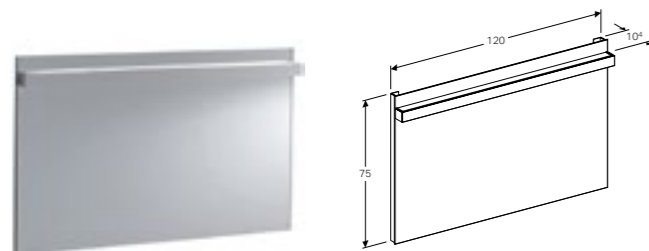

Geberit iCon 120cm mirror with functional lighting
W 120 / D 10.4 / H 75cm

Mechanical switch, adjustable lamp, LED lighting.

Art. no.	Product Description	RRP ex VAT
840720000	40 W, 368 lm	£803.41