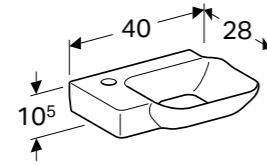

Geberit Acanto wall-hung bidet

W 35 / D 51 / H 29cm

Hidden water supply connection, hidden fastening.

Art. no.	Product Description	RRP ex VAT
500.601.01.2	White	£264.65

GEBERIT MYDAY

Geberit MyDay 40cm washbasin
W 40 / D 28 / H 10.5cm