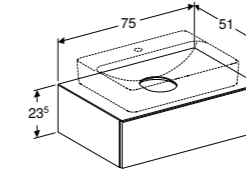

VANITY UNITS

Geberit VariForm 75cm cabinet for lay-on washbasin, with one drawer
W 75 / D 51 / H 23.5cm
With integrated shelf surface and trap.
Art. no. 501.159.00.1 **Product Description** White **RRP ex VAT** £816.44
501.160.00.1 **Product Description** Lava **RRP ex VAT** £816.44
501.162.00.1 **Product Description** Hickory **RRP ex VAT** £816.44