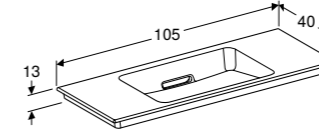

Geberit ONE 105cm washbasin for furniture
W 105 / D 40 / H 13cm

Washbasin without overflow. Colour choice available for design line on ceramic cap, can be combined with 115cm mirror cabinet.

Art. no.	Product Description	RRP ex VAT
500.396.01.1	White, gloss chrome	£604.39
500.396.01.2	White, bright brushed chrome	£604.39
500.396.01.3	White, glossy white	£590.95