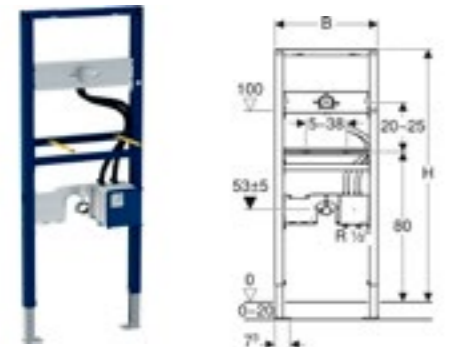

Geberit Duofix frame for washbasin, 130cm, Wall mounted tap

Art. no.	Product Description	RRP ex VAT
111.567.00.1	With concealed function box	£375.38