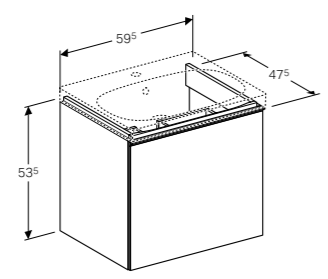

Geberit Acanto cabinet for 60cm washbasin, with one drawer and internal drawer

W 59.5 / D 47.5 / H 53.5cm

Wall mounted, opening via handle, drawer with soft closing mechanism, moisture resistant, delivered pre-assembled.

Art. no.	Product Description	RRP ex VAT
500.609.01.2	White	£638.30
500.609.JK.2	Lava	£638.30
500.609.JL.2	Sand	£638.30
500.609.16.1	Black	£638.30