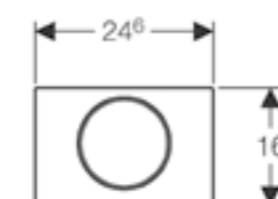

Geberit Sigma10

W 24.6 / D 1.4 / H 16.4cm

Art. no.	Product Description	RRP ex VAT
115.758.KJ.5	White / gloss chrome / white	£80.79
115.758.KK.5	White / gold-plated / white	£99.88
115.758.KL.5	White / matt chrome / matt chrome	£99.88
115.758.KH.5	Gloss chrome / matt chrome / gloss chrome	£109.91
115.758.KN.5	Matt chrome / gloss chrome / matt chrome	£109.91
115.758.KM.5	Black / gloss chrome / black	£99.88
115.758.SN.5	Easy-to-clean coating / stainless steel brushed / polished / brushed	£163.89
115.758.JT.5	Easy-to-clean coating / matt white / gloss chrome/matt white	£165.46
115.758.14.5	Easy-to-clean coating / matt black / gloss chrome/matt black	£165.46
115.787.SN.5	Easy-to-clean coating & anti vandal stainless steel brushes / polished / brushed	£206.66
115.758.JQ.5	Easy-to-clean coating / matt chrome / gloss chrome plated	£109.90

Mains powered.

Art. no.	Product Description	RRP ex VAT
115.867.SN.5	For pull-down rail, radio, brushed, polished	£644.70

Battery powered.

Art. no.	Product Description	RRP ex VAT
115.869.SN.5	For pull-down rail, radio: brushed, polished	£644.70