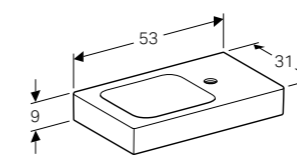

53cm handrinse basin with shelf surface

W 53 / D 31 / H 9cm

Washbasin without overflow, asymmetrical, can be installed with a washbasin cabinet.

Art. no.	Product Description	RRP ex VAT
124053000	Tap hole and shelf space right	£189.00
124153000	Tap hole and shelf space left	£189.00