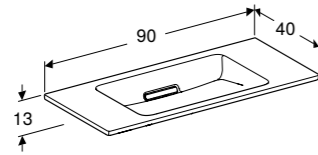

GEBERIT ONE

Geberit ONE 90cm floating design washbasin
W 90 / D 40 / H 13cm

Washbasin without overflow. Colour choice available for design line on ceramic cap, can be combined with 100cm mirror cabinet.

Art. no.	Product Description	RRP ex VAT
500.390.01.1	White, gloss chrome	£564.09
500.390.01.2	White, bright brushed chrome	£564.09
500.390.01.3	White, glossy white	£550.67