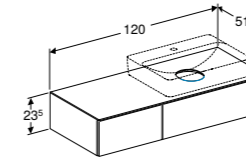

Geberit VariForm 120cm cabinet for lay-on washbasin, with two drawers
W 120 / D 51 / H 23.5cm
With integrated shelf surface and trap.
Art. no. 501.171.00.1 **Product Description** White **RRP ex VAT** £1,424.24
501.172.00.1 **Product Description** Lava **RRP ex VAT** £1,424.24
501.174.00.1 **Product Description** Hickory **RRP ex VAT** £1,424.24