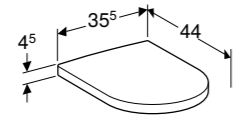

Washdown toilet pan, 6/4 litre or 4/2.6 litre, hidden fastening.

Art. no.	Product Description	RRP ex VAT
204070000	White	£375.25

Seat sold separately

Geberit iCon toilet seat

W 35.5 / D 44 / H 4.5cm

Hinges made of metal, overlapping toilet lid.