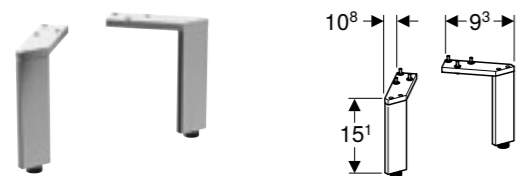

Geberit Smyle Square square set of feet

Height adjustable

Art. no.	RRP ex VAT
500.367.00.1	£122.20