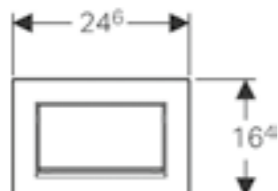

Geberit Sigma30
W 24.6 / D 1.2 / H 16.4cm

Art. no.	Product Description	RRP ex VAT
115.893.KJ.1	Anti-tamper white / gloss chrome	£172.99
115.893.KX.1	Easy-to-clean, anti-tamper chrome brushed / gloss chrome	£199.60
115.893.KY.1	Anti-tamper gloss chrome / chrome brushed	£199.60
115.893.JT.1	Easy-to-clean coating / matt white / gloss chrome / matt white	£171.17
115.893.14.1	Easy-to-clean coating / matt black / gloss chrome / matt black	£171.17
115.893.45.1	Gold plated	£2,018.41