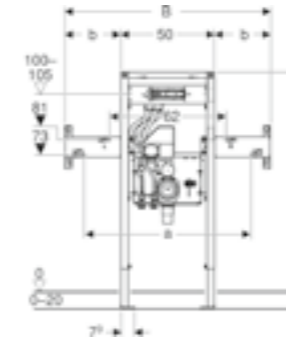

Geberit ONE wall-hung toilet
W 37 / D 54 / H 34.3cm

Shrouded pan with TurboFlush technology.
WC seat included with design cover.

Art. no.	Product Description	RRP ex VAT
500.201.01.1	White	£708.88
500.202.01.1	Gloss Chrome	£736.13