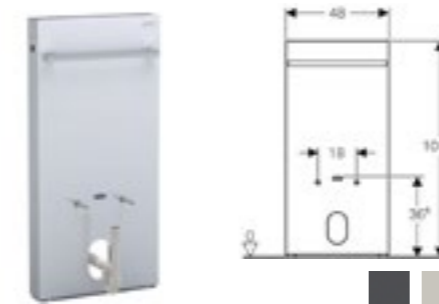

Geberit Monolith
W 48.2 / D 10.6 / H 101cm
Sanitary module for bidets, height 101cm, with towel rail.

Art. no.	Product Description	RRP ex VAT
131.030.SJ.5*	Black glass / aluminium	£943.68
131.030.SQ.5*	Umber glass / aluminium	£943.68
131.030.TG.5*	Sand glass / aluminium	£943.68
131.030.SI.5	White glass / aluminium	£943.68
131.030.JL.5	Sand grey glass / aluminium	£943.68
131.030.JK.5	Lava glass / black chrome aluminium	£943.68
131.030.SJ.6	Black glass / black chrome aluminium	£943.68