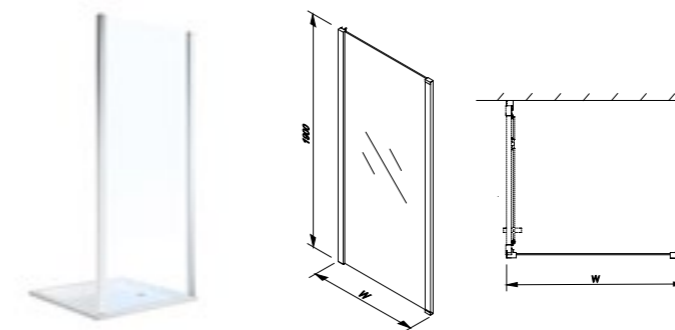

GEO SIDE PANELS

Geberit GEO Side panel
6mm thick, LH or RH

Art. no.	Product Description	RRP ex VAT
560.107.00.2	760mm Side Panel	£189.12
560.117.00.2	800mm Side Panel	£195.70
560.127.00.2	900mm Side Panel	£201.76