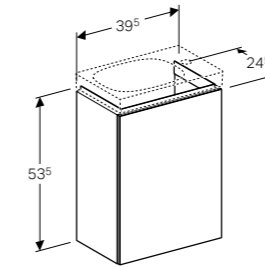

Geberit Acanto cabinet for 40cm handrinse basin, with one door
W 39.5 / D 24.5 / H 53.5cm

Wall mounted, opened using push to open mechanism, left or right hinge side, moisture resistant, delivered pre-assembled.

Art. no.	Product Description	RRP ex VAT
500.607.01.2	White	£311.36
500.607.JK.2	Lava	£311.36
500.607.JL.2	Sand	£311.36
500.607.16.1	Black	£311.36