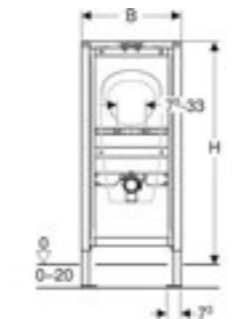

Art. no.	Product Description	RRP ex VAT
111.671.00.1	112-130 cm, universal, for 0-litre urinals	£307.68