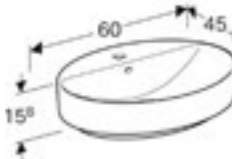

Geberit VariForm oval lay-on basin
W 60 / D 45cm
Art. no. 500.772.01.2 **Product Description** One tap hole with overflow
500.773.01.2 **Product Description** One tap hole without overflow **RRP ex VAT** £227.49
£227.49