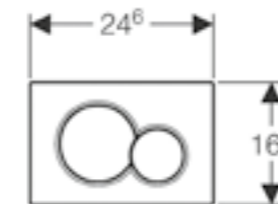

ROUND

Geberit Sigma01

W 24.6 / D 1.3 / H 16.4cm

Art. no.	Product Description	RRP ex VAT
115.770.11.5	White alpine	£59.52
115.770.DW.5	Jet black RAL 9005	£72.51
115.770.21.5	Gloss chrome	£67.32
115.770.KA.5	Gloss chrome / matt chrome	£84.77
115.770.DT.5	Fine brass (galvanized)	£277.90
115.770.JQ.5	Easy-to-clean coated matt chrome	£67.32
115.770.LA.5	White, yellow, green	£109.13
115.770.LB.5	White, blue, red	£109.13