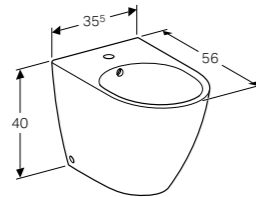

Geberit iCon floor standing bidet

W 35.5 / D 56 / H 40cm

Back-to-wall, hidden water supply connection, hidden fastening.

Art. no.	Product Description	RRP ex VAT
234050000	White	£221.21