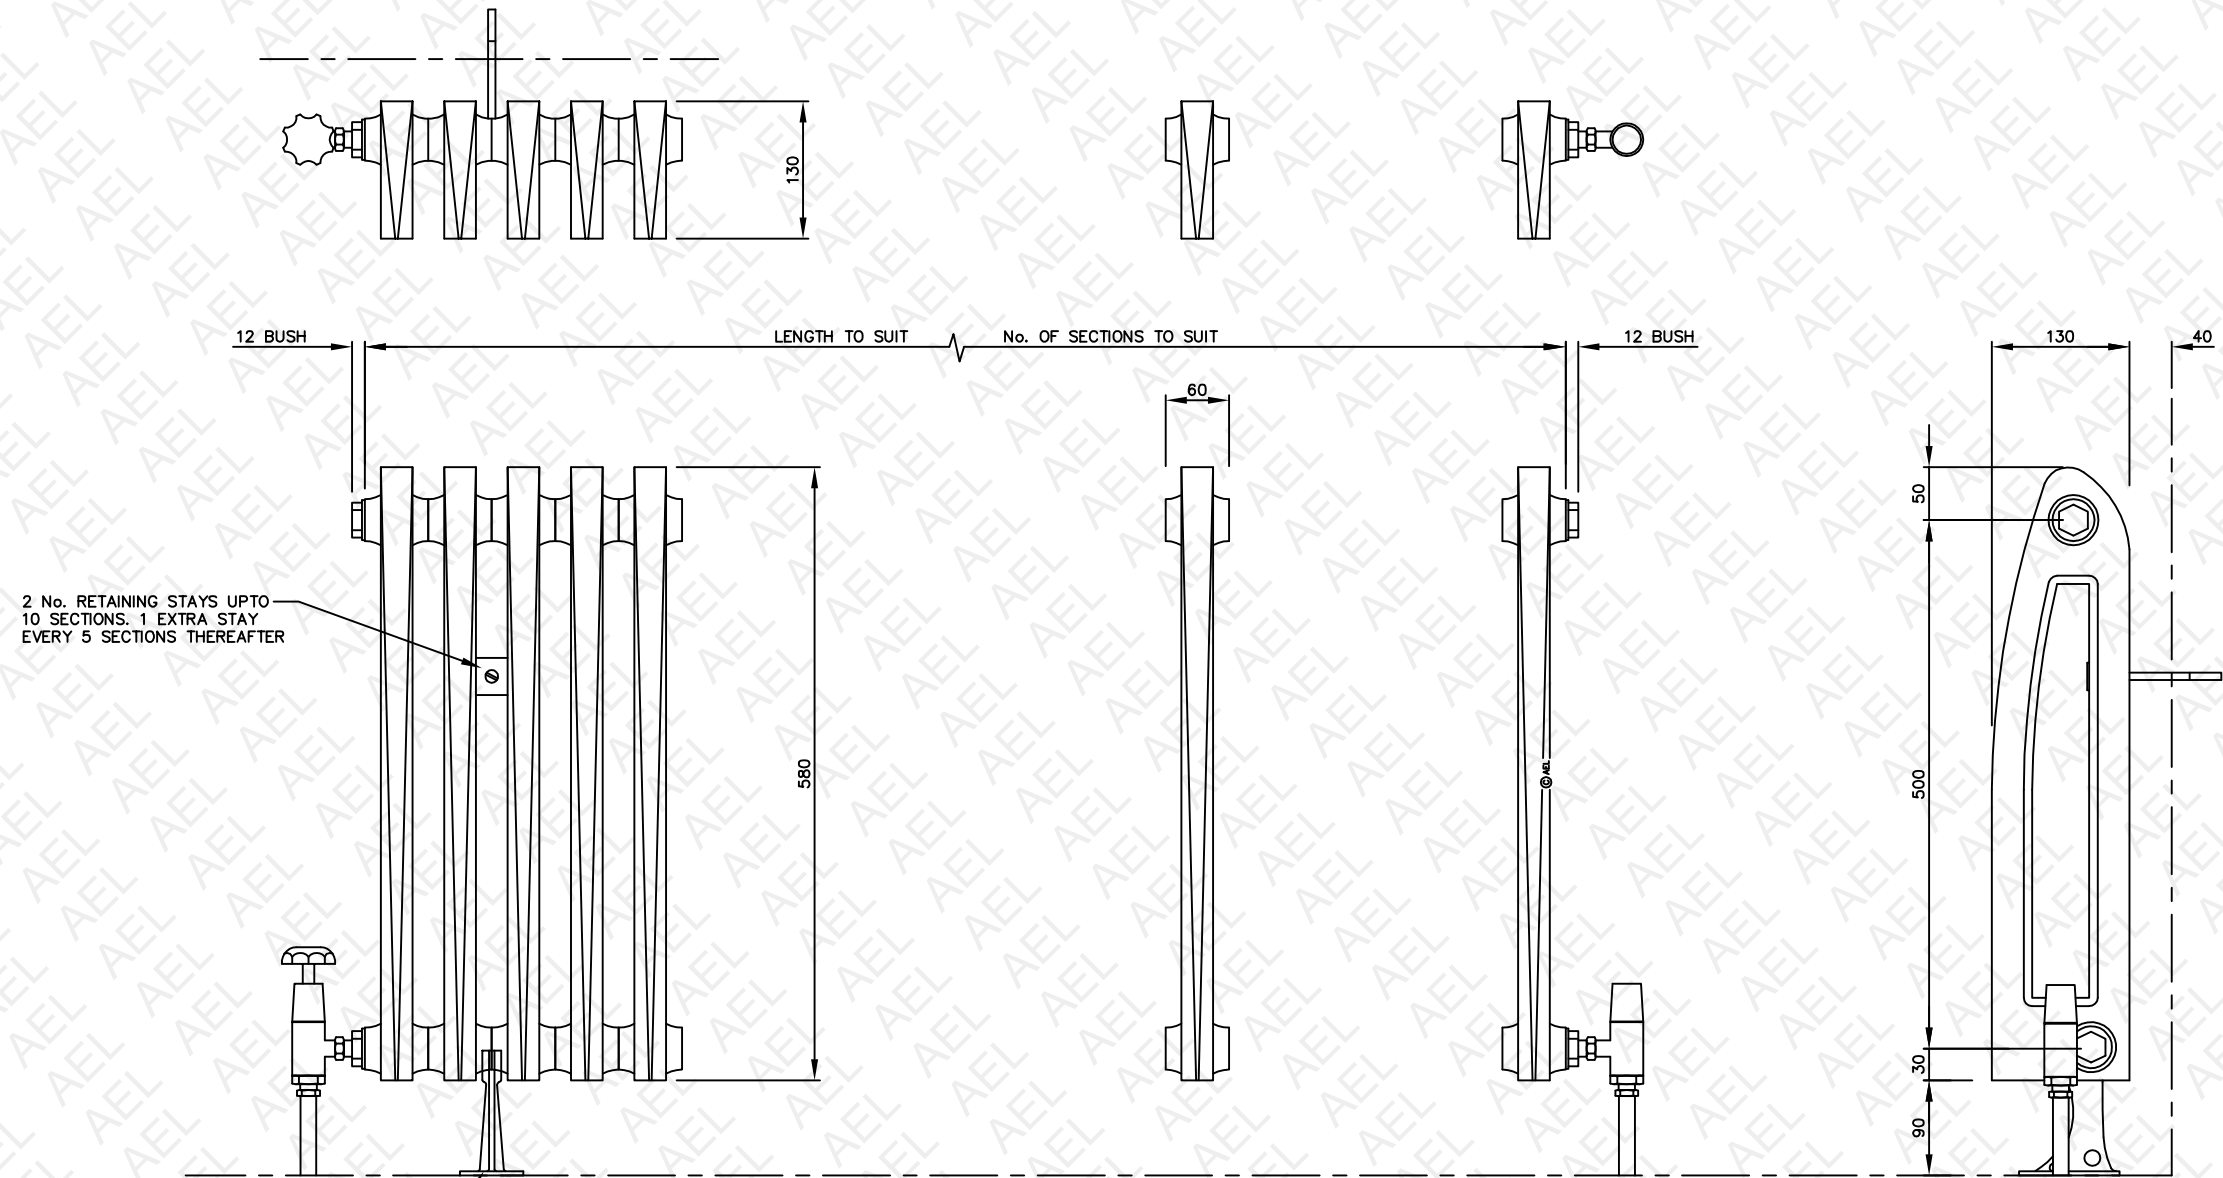

Art Deco cast-iron radiator 500 x 60 x 130

For more information on AEL visit [www.barbourproductsearch.info](http://www.barbourproductsearch.info)

2 No. RETAINING STAYS UPTO 10 SECTIONS. 1 EXTRA STAY EVERY 5 SECTIONS THEREAFTER

MINIMUM 2 No. FLOOR SUPPORTS UP TO 10 SECTIONS. 1 EXTRA FLOOR SUPPORT EVERY 5 SECTIONS THEREAFTER

AEL HEATING SOLUTIONS  
ART DECO  
CAST IRON RADIATOR