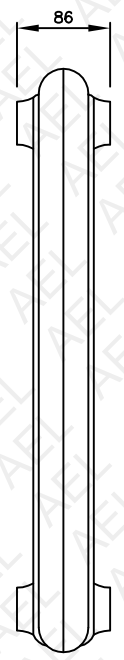

14 BUSH LENGTH TO SUIT MAXIMUM No. OF SECTIONS = 19 14 BUSH

2 No. RETAINING STAYS UP TO 10 SECTIONS. 1 EXTRA STAY EVERY 5 SECTIONS THEREAFTER

AEL HEATING SOLUTIONS
BOHEMIAN
CAST IRON RADIATOR