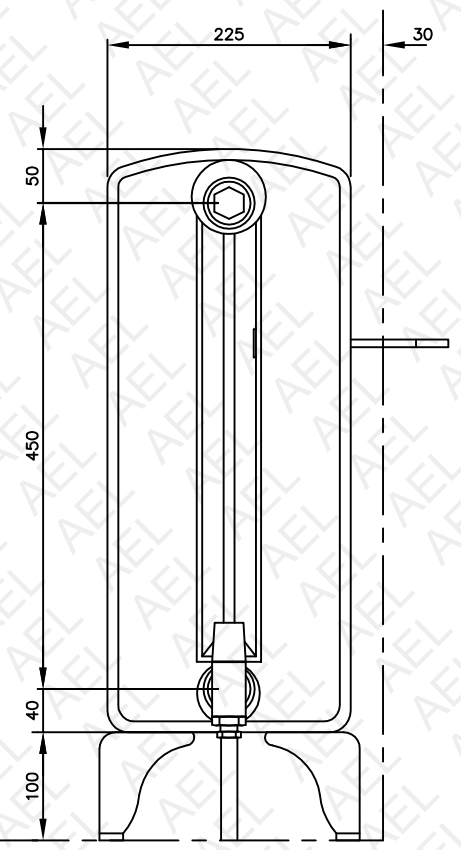

14 BUSH LENGTH TO SUIT MAXIMUM No. OF SECTIONS = 19 14 BUSH

2 No. RETAINING STAYS UP TO 10 SECTIONS. 1 EXTRA STAY EVERY 5 SECTIONS THEREAFTER

AEL HEATING SOLUTIONS
BOHEMIAN
CAST IRON RADIATOR