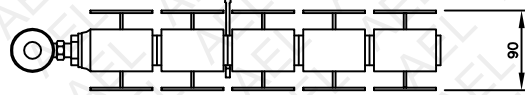

AEL HEATING SOLUTIONS
OPERA
ALUMINIUM RADIATOR
R580

Opera aluminium radiators 680 x 80 x 100

For more information on AEL visit www.barbourproductsearch.info

2 No. TOP AND 2 No. BOTTOM BRACKETS
REQUIRED FOR UP TO 14 SECTION RADIATOR.
1 No. TOP AND 1No. BOTTOM BRACKET REQUIRED
EVERY 6 SECTIONS THEREAFTER

AEL HEATING SOLUTIONS
OPERA
ALUMINIUM RADIATOR
R680

Opera aluminium radiators 780 x 80 x 100

For more information on AEL visit www.barbourproductsearch.info

2 No. TOP AND 2 No. BOTTOM BRACKETS
REQUIRED FOR UP TO 14 SECTION RADIATOR.
1 No. TOP AND 1 No. BOTTOM BRACKET REQUIRED
EVERY 6 SECTIONS THEREAFTER

AEL HEATING SOLUTIONS
OPERA
ALUMINIUM RADIATOR
R780

Opera aluminium radiators 880 x 80 x 100

For more information on AEL visit www.barbourproductsearch.info

2 No. TOP AND 2 No. BOTTOM BRACKETS
REQUIRED FOR UP TO 14 SECTION RADIATOR.
1 No. TOP AND 1No. BOTTOM BRACKET REQUIRED
EVERY 6 SECTIONS THEREAFTER