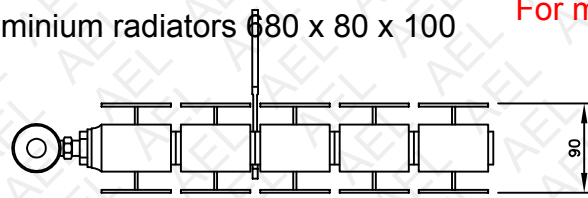

AEL HEATING SOLUTIONS
OPERA
ALUMINIUM RADIATOR
R480

For more information on AEL visit www.barbourproductsearch.info

Opera aluminium radiators 580 x 80 x 100

2 No. TOP AND 2 No. BOTTOM BRACKETS
REQUIRED FOR UP TO 14 SECTION RADIATOR.
1 No. TOP AND 1No. BOTTOM BRACKET REQUIRED
EVERY 6 SECTIONS THEREAFTER

AEL HEATING SOLUTIONS
OPERA
ALUMINIUM RADIATOR
R580

Opera aluminium radiators 680 x 80 x 100

For more information on AEL visit www.barbourproductsearch.info

2 No. TOP AND 2 No. BOTTOM BRACKETS
REQUIRED FOR UP TO 14 SECTION RADIATOR.
1 No. TOP AND 1No. BOTTOM BRACKET REQUIRED
EVERY 6 SECTIONS THEREAFTER