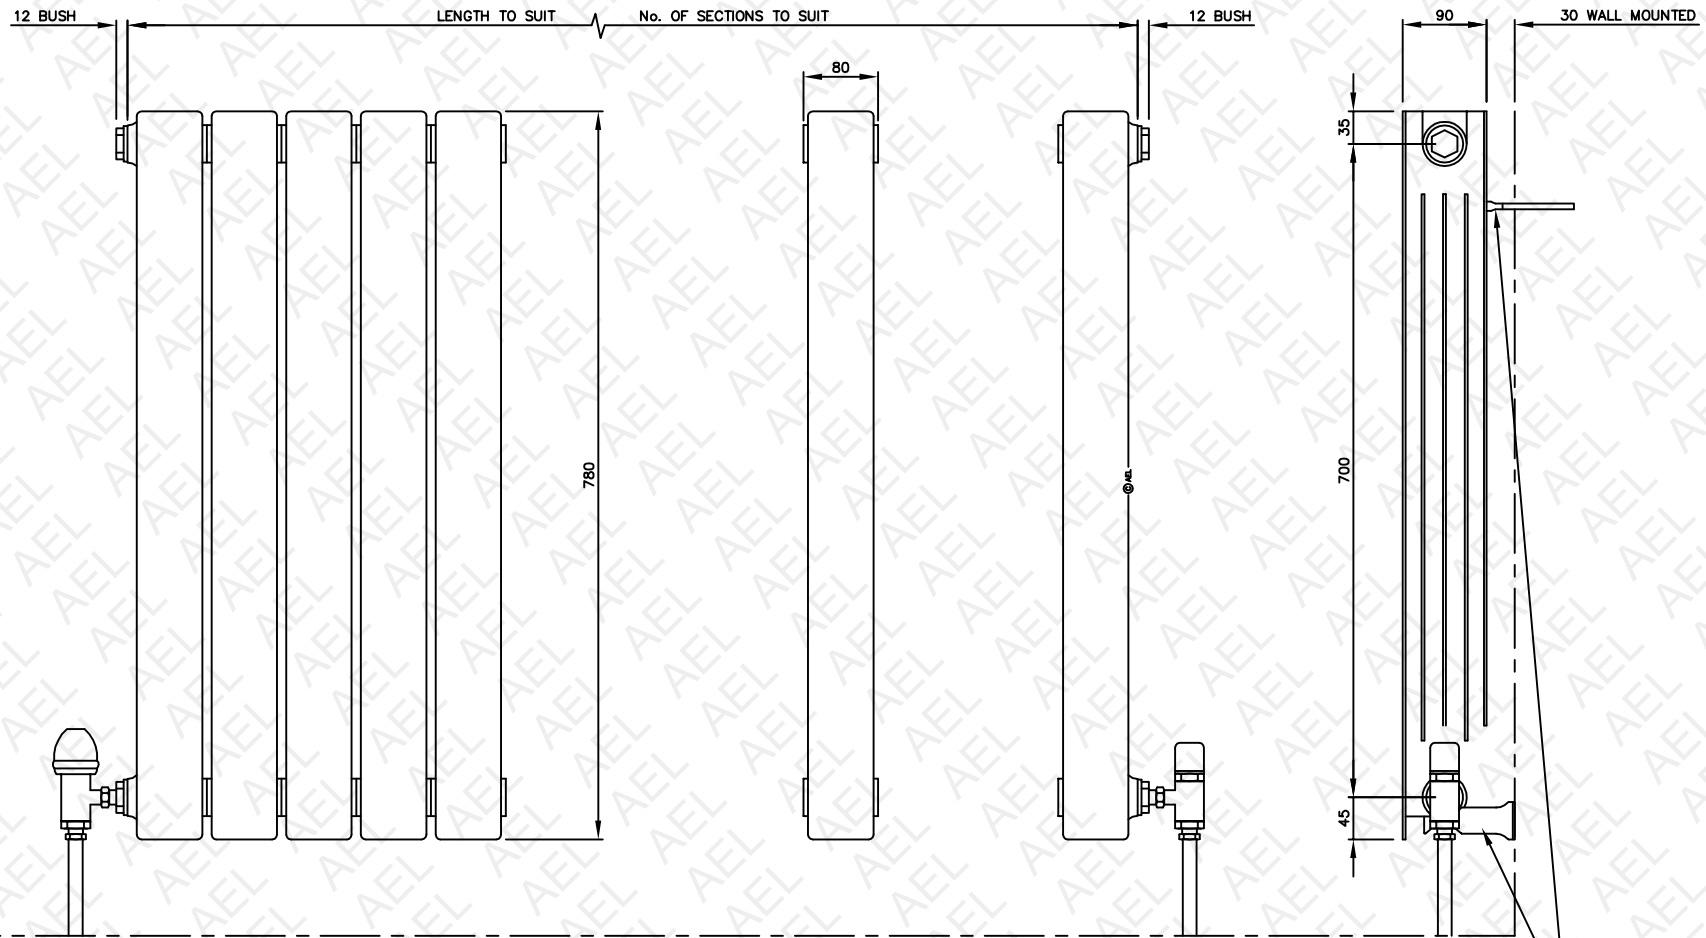

Opera aluminium radiators 780 x 80 x 100

For more information on AEL visit www.barbourproductsearch.info

2 No. TOP AND 2 No. BOTTOM BRACKETS
REQUIRED FOR UP TO 14 SECTION RADIATOR.
1 No. TOP AND 1 No. BOTTOM BRACKET REQUIRED
EVERY 6 SECTIONS THEREAFTER

AEL HEATING SOLUTIONS
OPERA
ALUMINIUM RADIATOR
R780