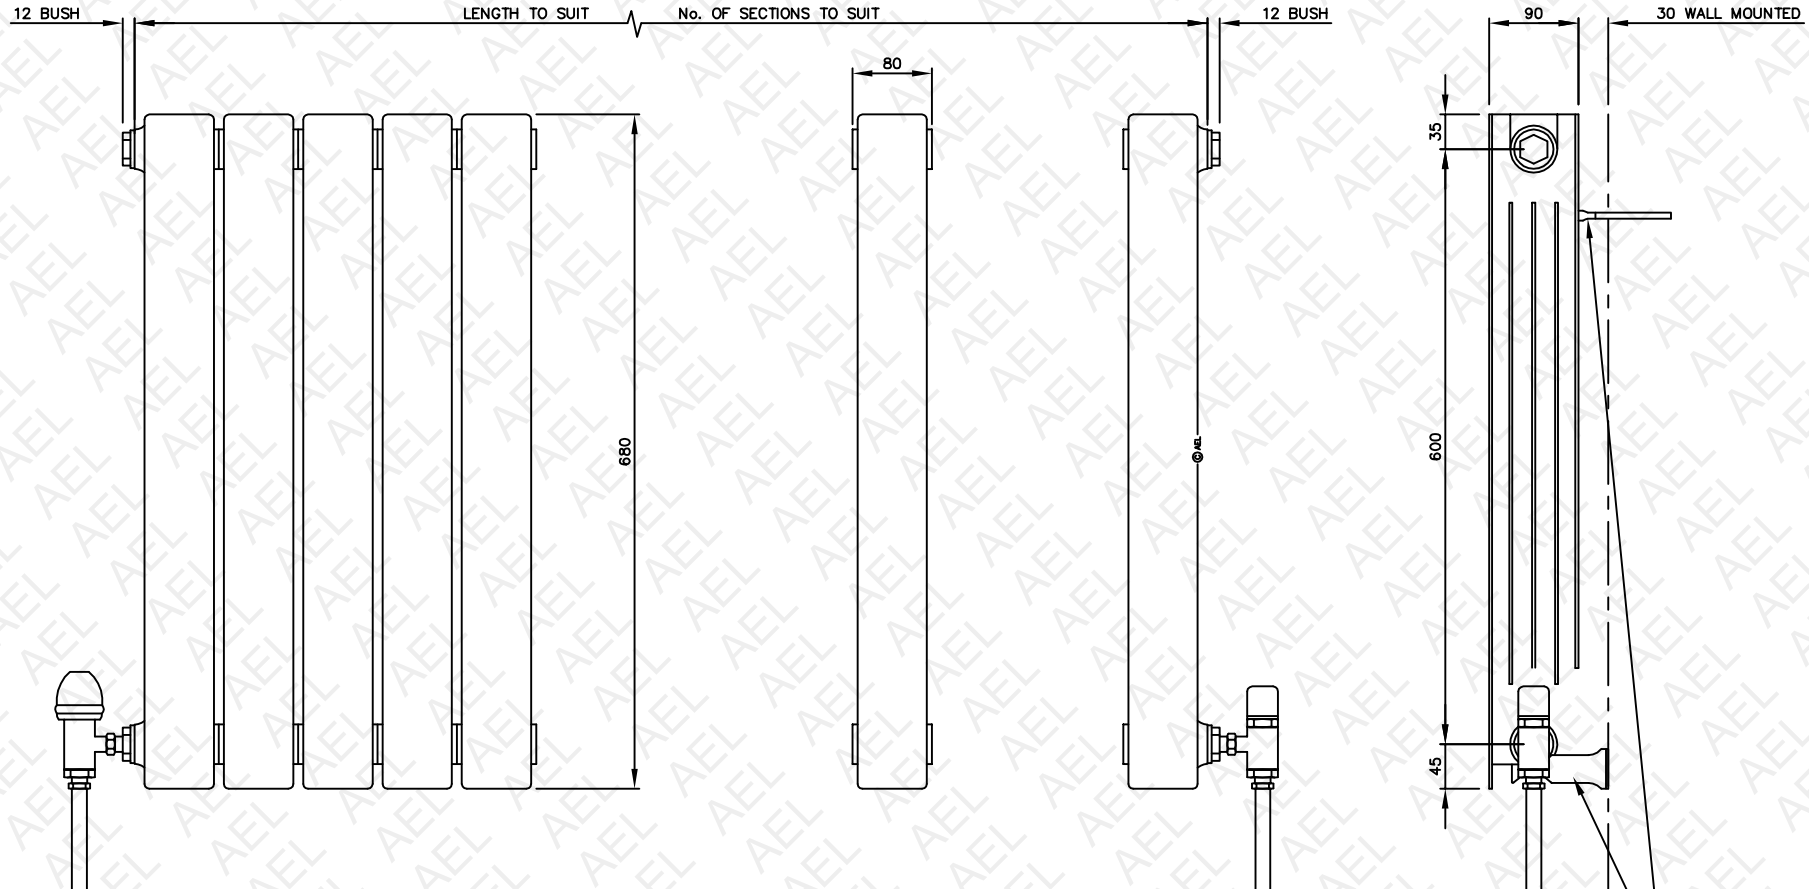

Opera aluminium radiators 680 x 80 x 100

For more information on AEL visit www.barbourproductsearch.info

2 No. TOP AND 2 No. BOTTOM BRACKETS
REQUIRED FOR UP TO 14 SECTION RADIATOR.
1 No. TOP AND 1No. BOTTOM BRACKET REQUIRED
EVERY 6 SECTIONS THEREAFTER

AEL HEATING SOLUTIONS
OPERA
ALUMINIUM RADIATOR
R680