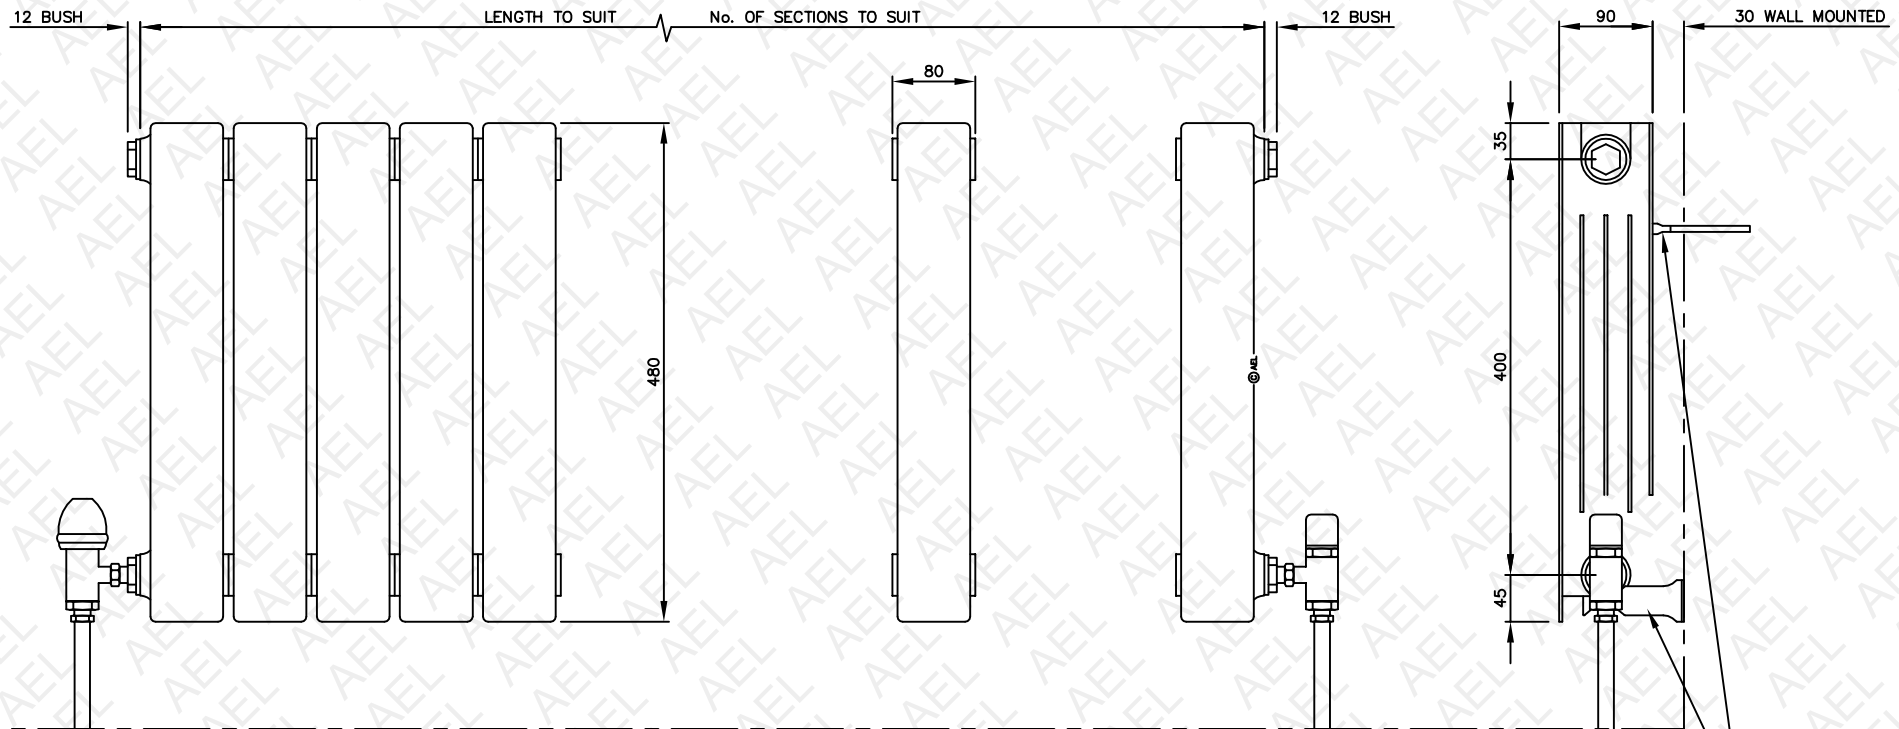

AEL HEATING SOLUTIONS
OPERA
ALUMINIUM RADIATOR
R380

Opera aluminium radiators 480 x 80 x 100

For more information on AEL visit www.barbourproductsearch.info

2 No. TOP AND 2 No. BOTTOM BRACKETS
REQUIRED FOR UP TO 14 SECTION RADIATOR.
1 No. TOP AND 1 No. BOTTOM BRACKET
REQUIRED EVERY 6 SECTIONS THEREAFTER

AEL HEATING SOLUTIONS
OPERA
ALUMINIUM RADIATOR
R480

For more information on AEL visit www.barbourproductsearch.info

Opera aluminium radiators 580 x 80 x 100

2 No. TOP AND 2 No. BOTTOM BRACKETS
REQUIRED FOR UP TO 14 SECTION RADIATOR.
1 No. TOP AND 1No. BOTTOM BRACKET REQUIRED
EVERY 6 SECTIONS THEREAFTER