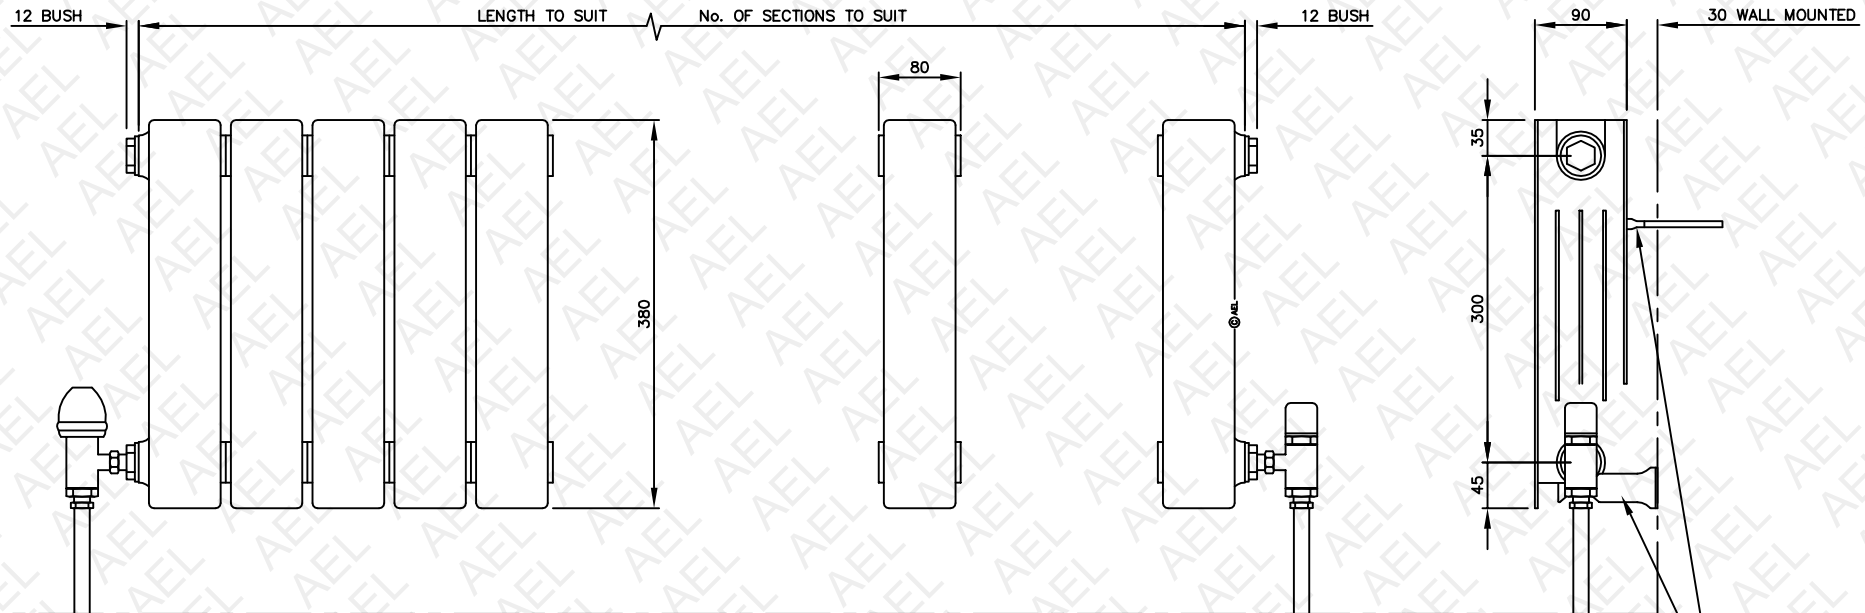

Opera aluminium radiators 380 x 80 x 100

For more information on AEL visit www.barbourproductsearch.info

2 No. TOP AND 2 No. BOTTOM BRACKETS
REQUIRED FOR UP TO 14 SECTION RADIATOR.
1 No. TOP AND 1 No. BOTTOM BRACKET REQUIRED
EVERY 6 SECTIONS THEREAFTER

AEL HEATING SOLUTIONS
OPERA
ALUMINIUM RADIATOR
R380

Opera aluminium radiators 480 x 80 x 100

For more information on AEL visit www.barbourproductsearch.info

2 No. TOP AND 2 No. BOTTOM BRACKETS
REQUIRED FOR UP TO 14 SECTION RADIATOR.
1 No. TOP AND 1 No. BOTTOM BRACKET
REQUIRED EVERY 6 SECTIONS THEREAFTER

AEL HEATING SOLUTIONS
OPERA
ALUMINIUM RADIATOR
R480

For more information on AEL visit www.barbourproductsearch.info

Opera aluminium radiators 580 x 80 x 100

2 No. TOP AND 2 No. BOTTOM BRACKETS
REQUIRED FOR UP TO 14 SECTION RADIATOR.
1 No. TOP AND 1No. BOTTOM BRACKET REQUIRED
EVERY 6 SECTIONS THEREAFTER

AEL HEATING SOLUTIONS
OPERA
ALUMINIUM RADIATOR
R580

Opera aluminium radiators 680 x 80 x 100

For more information on AEL visit www.barbourproductsearch.info

2 No. TOP AND 2 No. BOTTOM BRACKETS
REQUIRED FOR UP TO 14 SECTION RADIATOR.
1 No. TOP AND 1No. BOTTOM BRACKET REQUIRED
EVERY 6 SECTIONS THEREAFTER