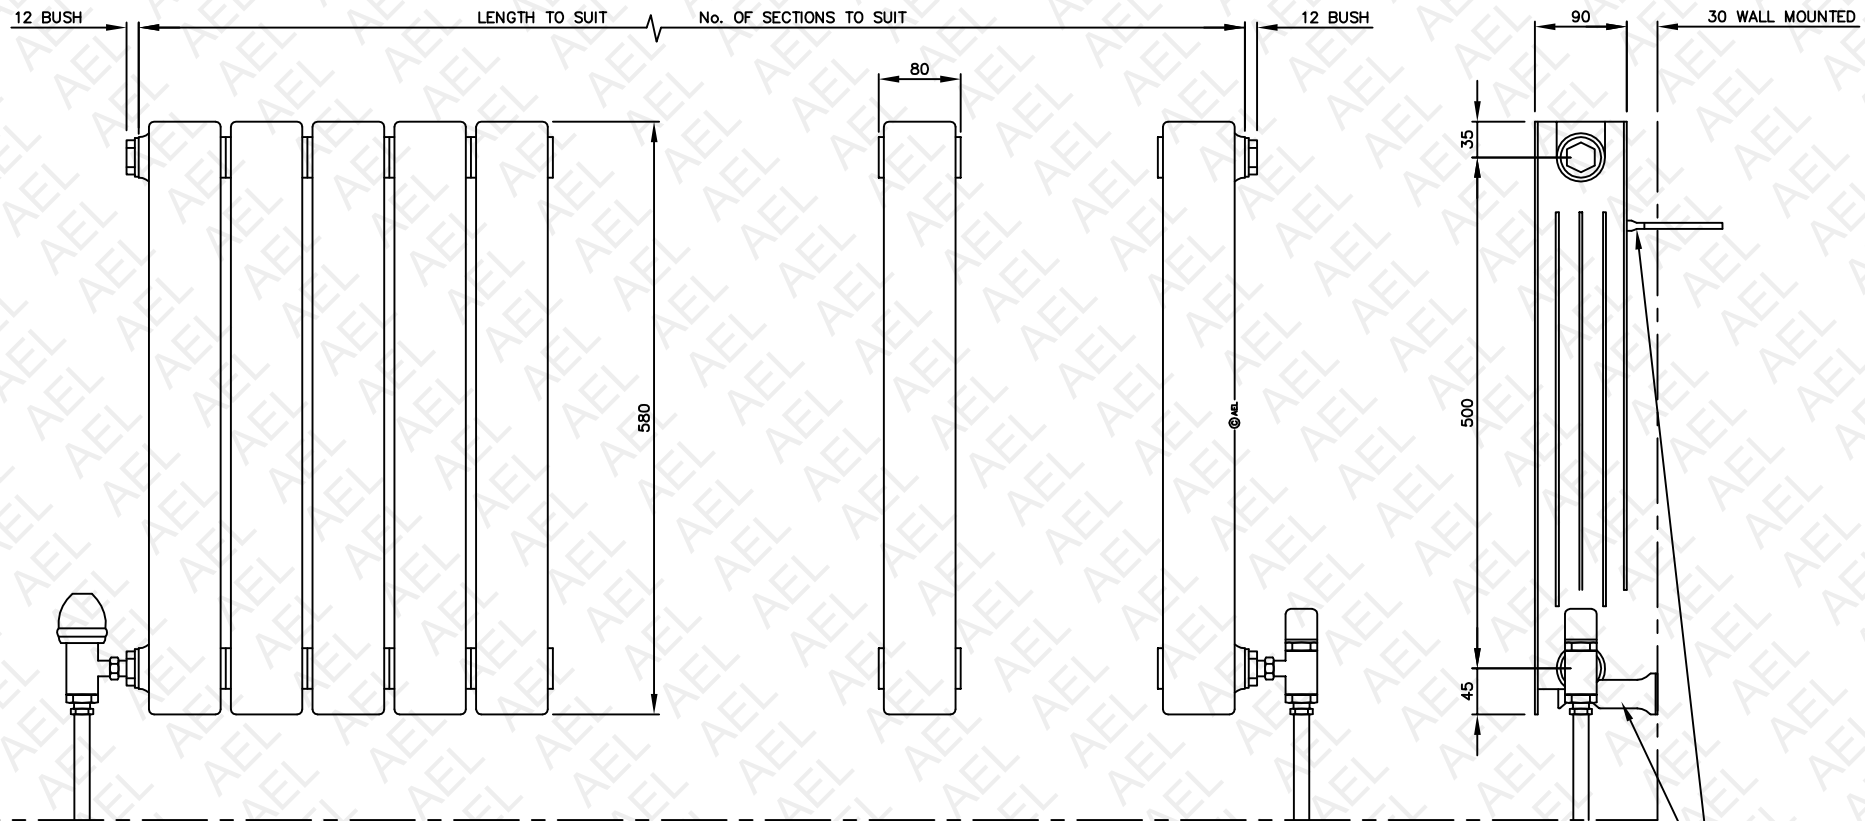

AEL HEATING SOLUTIONS
OPERA
ALUMINIUM RADIATOR
R380

Opera aluminium radiators 480 x 80 x 100

For more information on AEL visit www.barbourproductsearch.info

2 No. TOP AND 2 No. BOTTOM BRACKETS
REQUIRED FOR UP TO 14 SECTION RADIATOR.
1 No. TOP AND 1 No. BOTTOM BRACKET
REQUIRED EVERY 6 SECTIONS THEREAFTER

AEL HEATING SOLUTIONS
OPERA
ALUMINIUM RADIATOR
R480

For more information on AEL visit www.barbourproductsearch.info

Opera aluminium radiators 580 x 80 x 100

2 No. TOP AND 2 No. BOTTOM BRACKETS
REQUIRED FOR UP TO 14 SECTION RADIATOR.
1 No. TOP AND 1No. BOTTOM BRACKET REQUIRED
EVERY 6 SECTIONS THEREAFTER