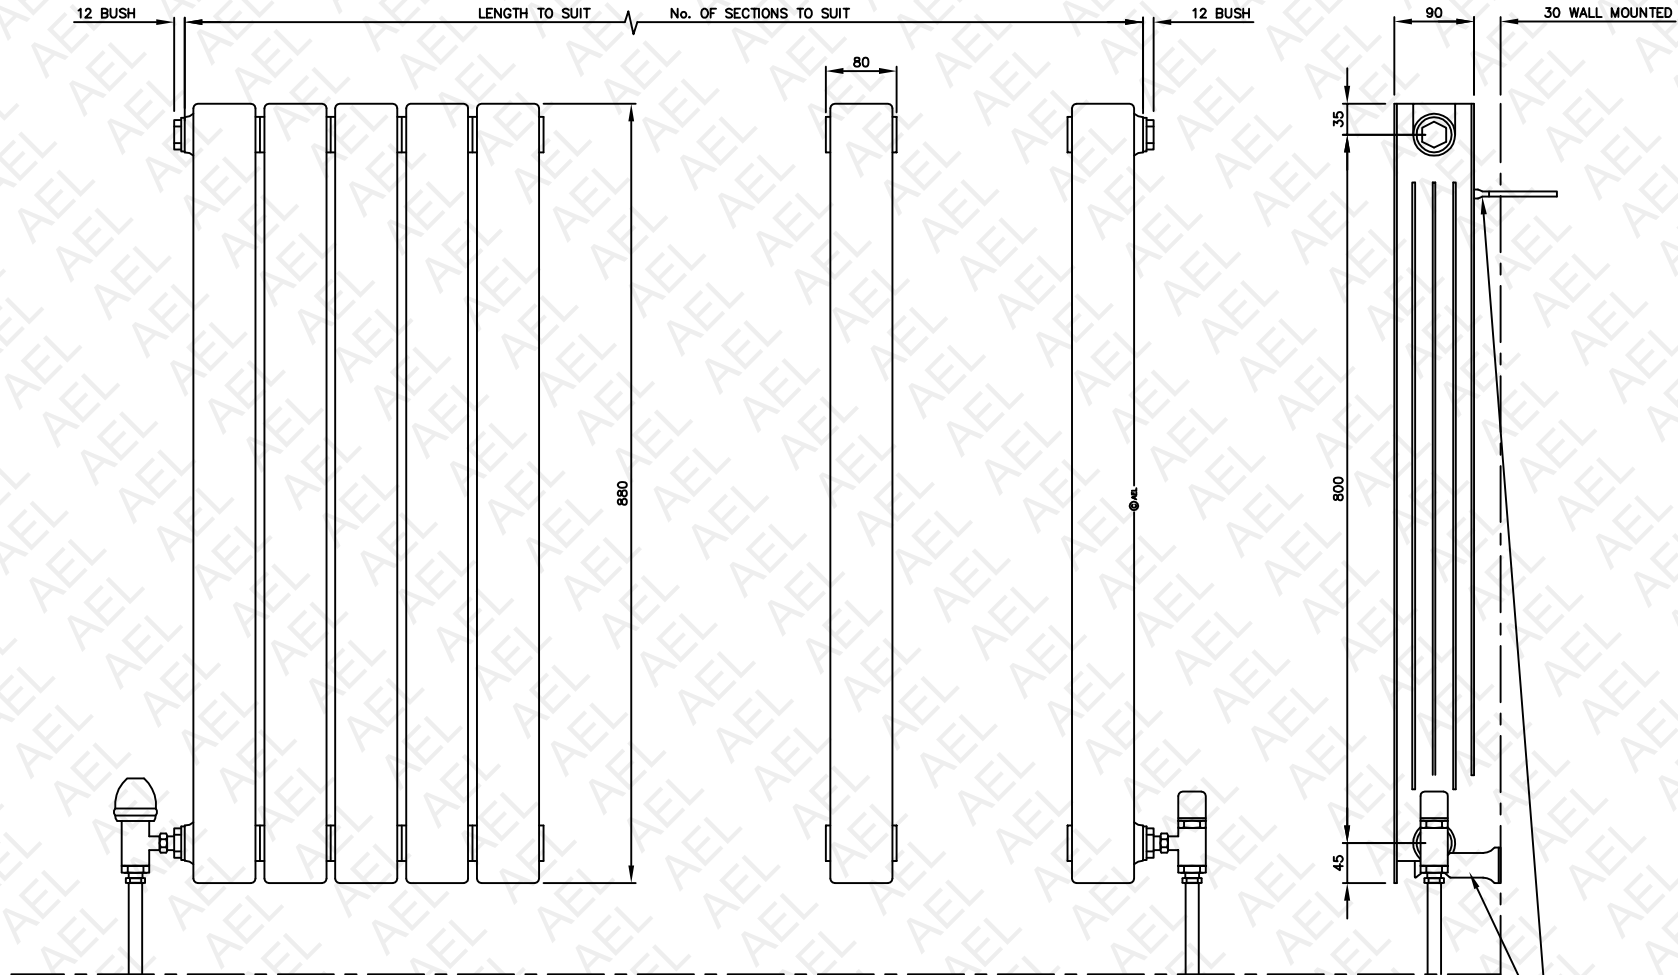

Opera aluminium radiators 880 x 80 x 100

For more information on AEL visit www.barbourproductsearch.info

2 No. TOP AND 2 No. BOTTOM BRACKETS
REQUIRED FOR UP TO 14 SECTION RADIATOR.
1 No. TOP AND 1No. BOTTOM BRACKET REQUIRED
EVERY 6 SECTIONS THEREAFTER

AEL HEATING SOLUTIONS
OPERA
ALUMINIUM RADIATOR
R880