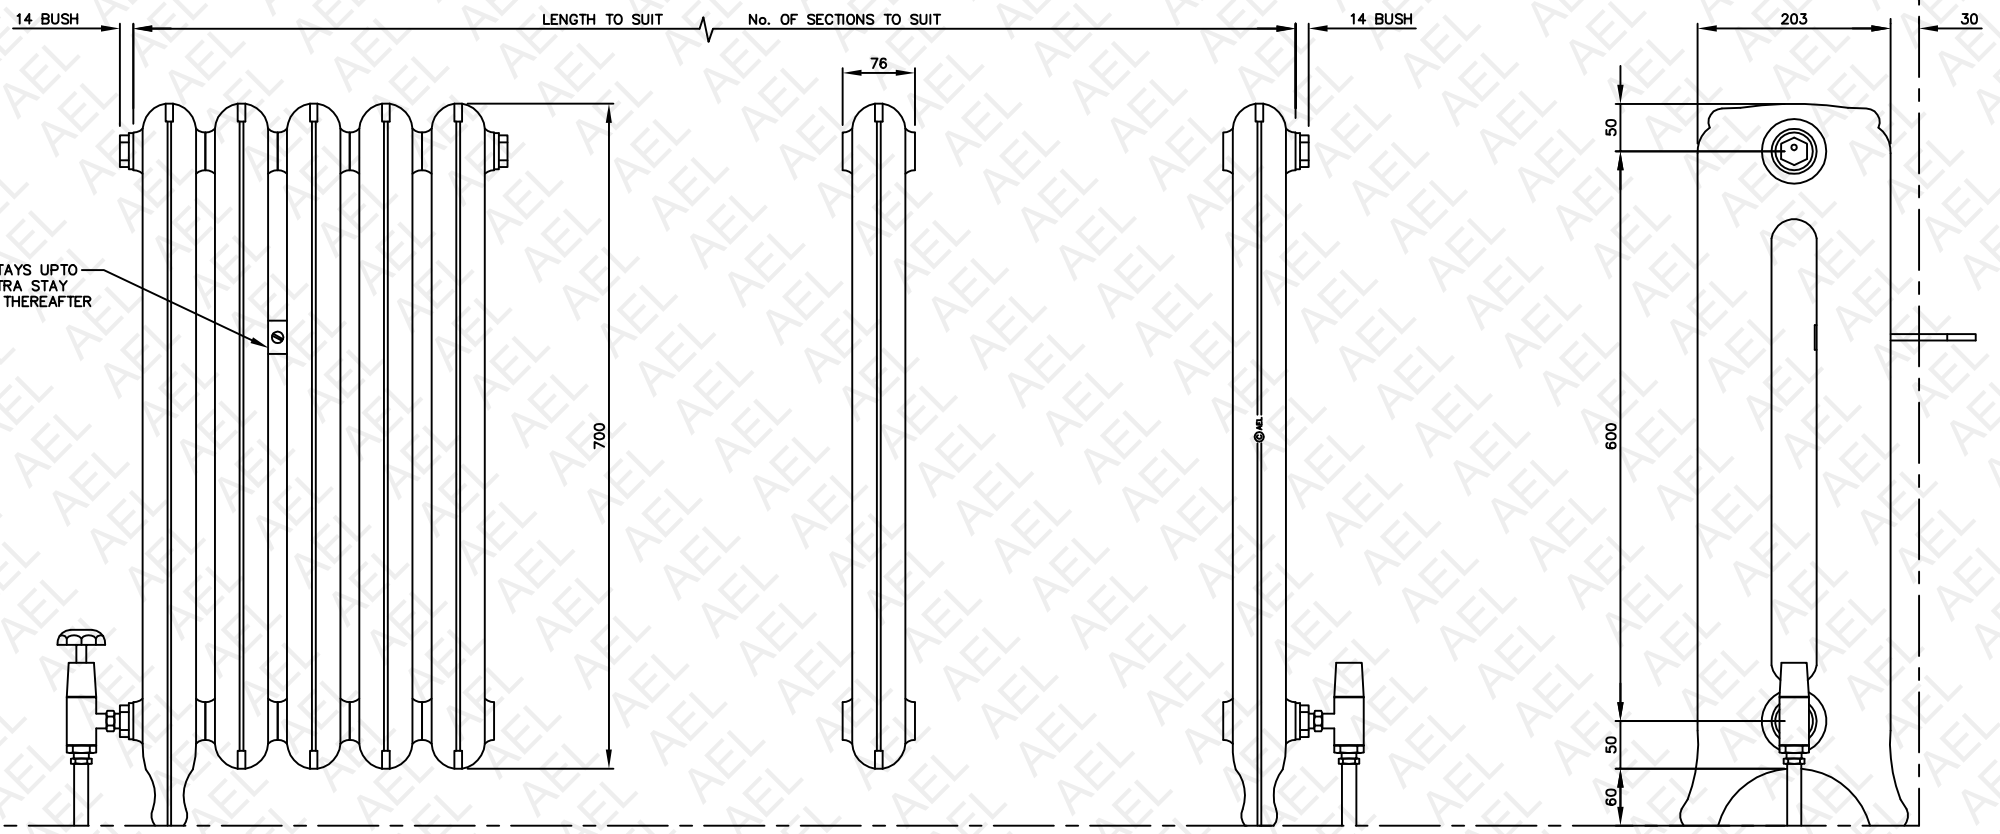

Royal cast-iron radiators 760 x 76 x 203

For more information on AEL visit [www.barbourproductsearch.info](http://www.barbourproductsearch.info)

2 No. RETAINING STAYS UP TO 10 SECTIONS. 1 EXTRA STAY EVERY 5 SECTIONS THEREAFTER