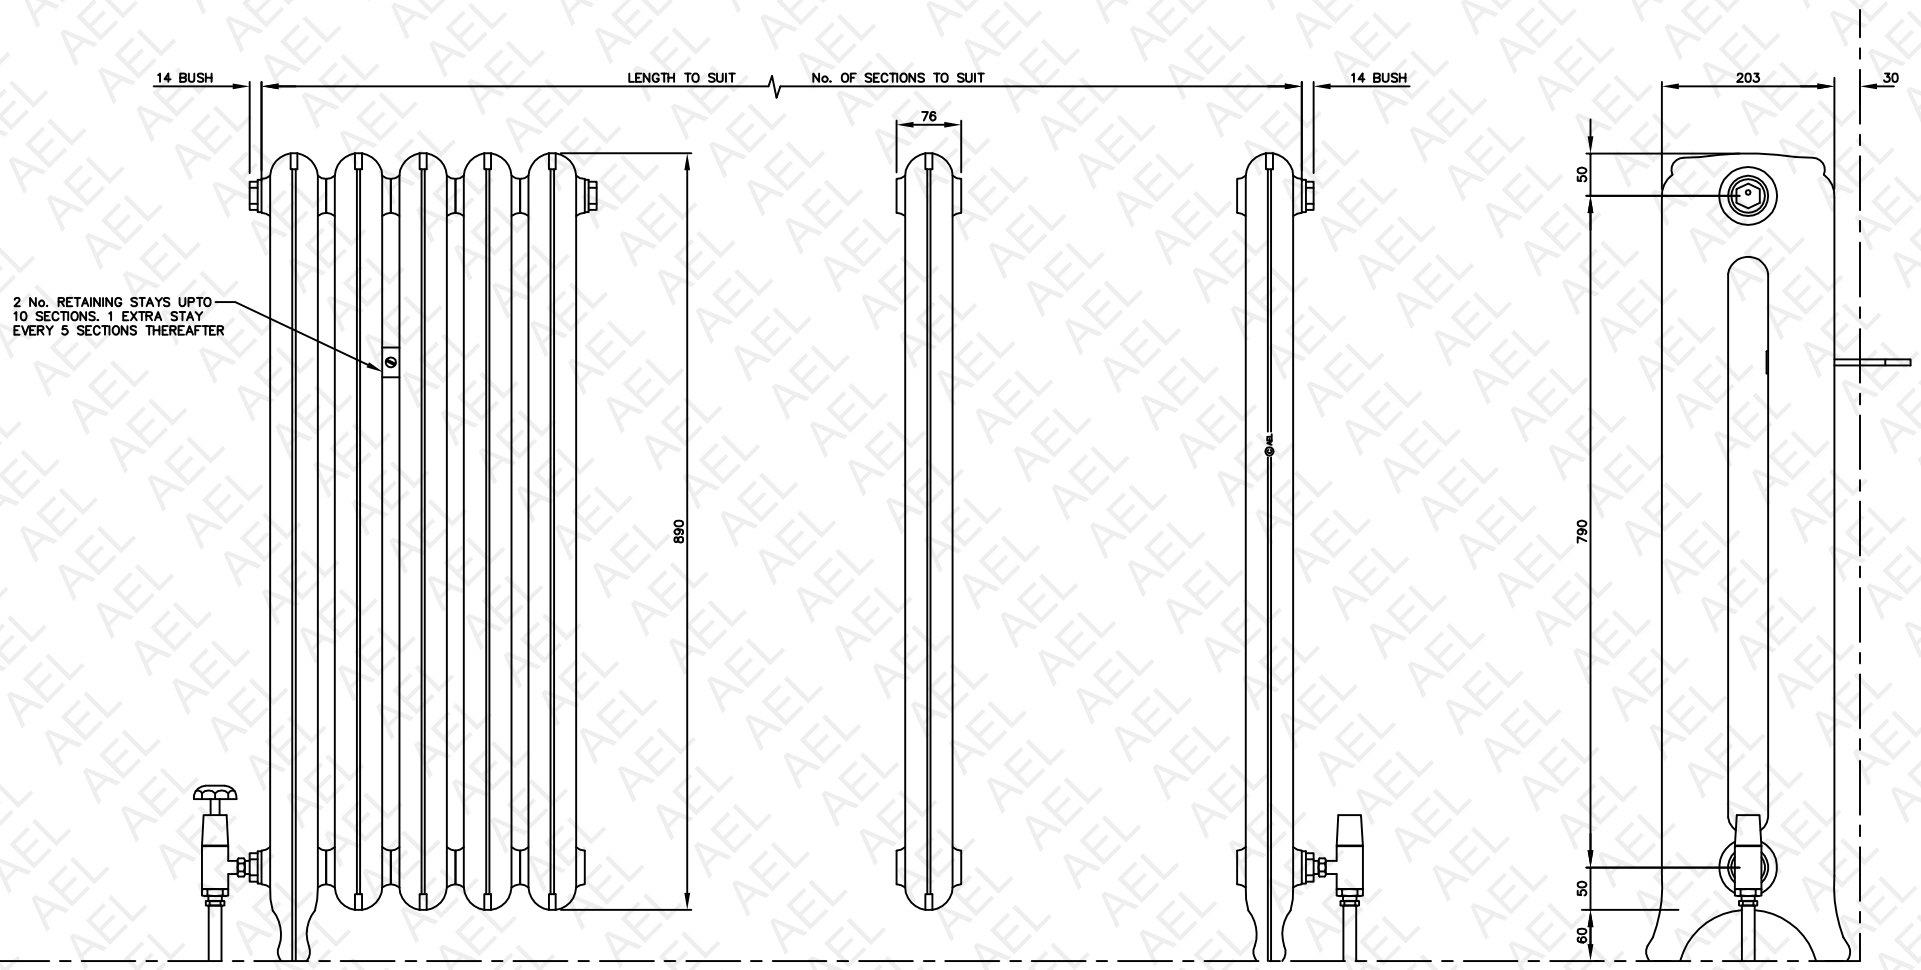

AEL HEATING SOLUTIONS
ROYAL
CAST IRON RADIATOR
VR950