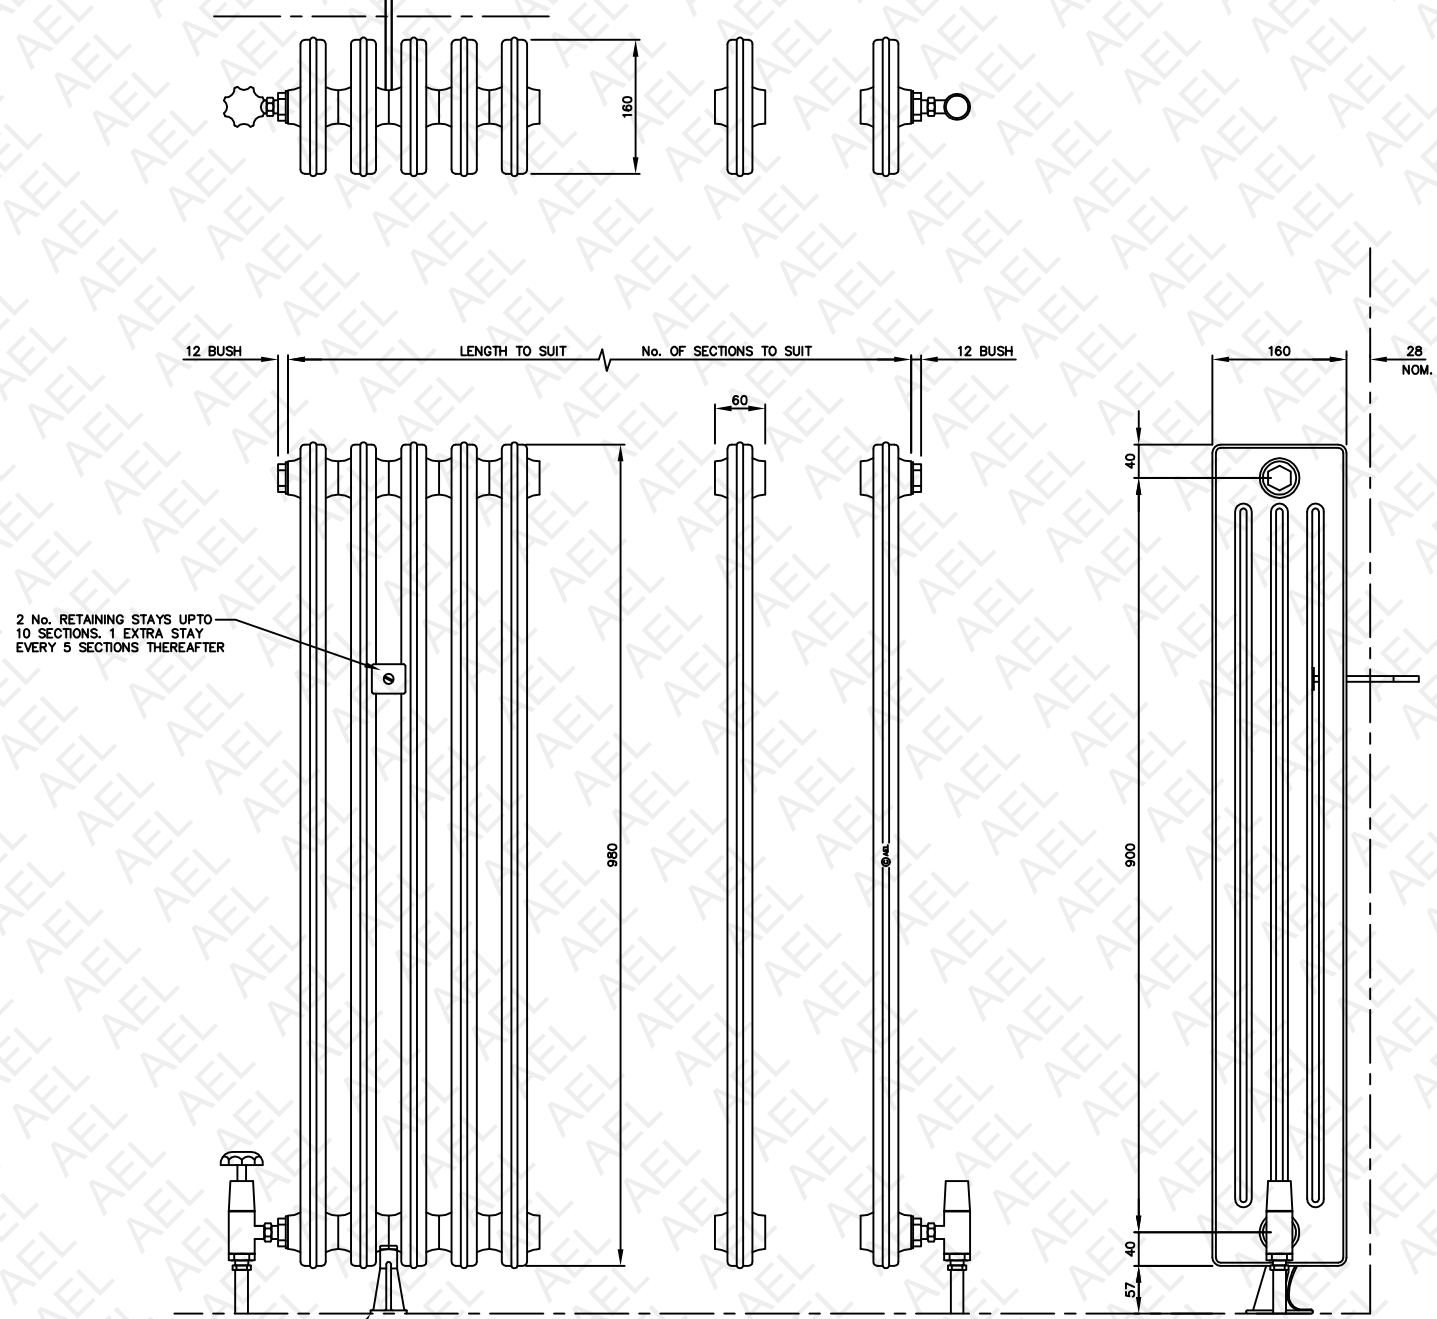

Viscount cast-iron radiator 980 x 60 x 220

For more information on AEL visit www.barbourproductsearch.info

2 No. RETAINING STAYS UP TO 10 SECTIONS. 1 EXTRA STAY EVERY 5 SECTIONS THEREAFTER

MINIMUM 2 No. FLOOR SUPPORTS UP TO 10 SECTIONS. 1 EXTRA FLOOR SUPPORT EVERY 5 SECTIONSTHEREAFTER

AEL HEATING SOLUTIONS
VISCOUNT
CAST IRON RADIATOR
K160 / 98