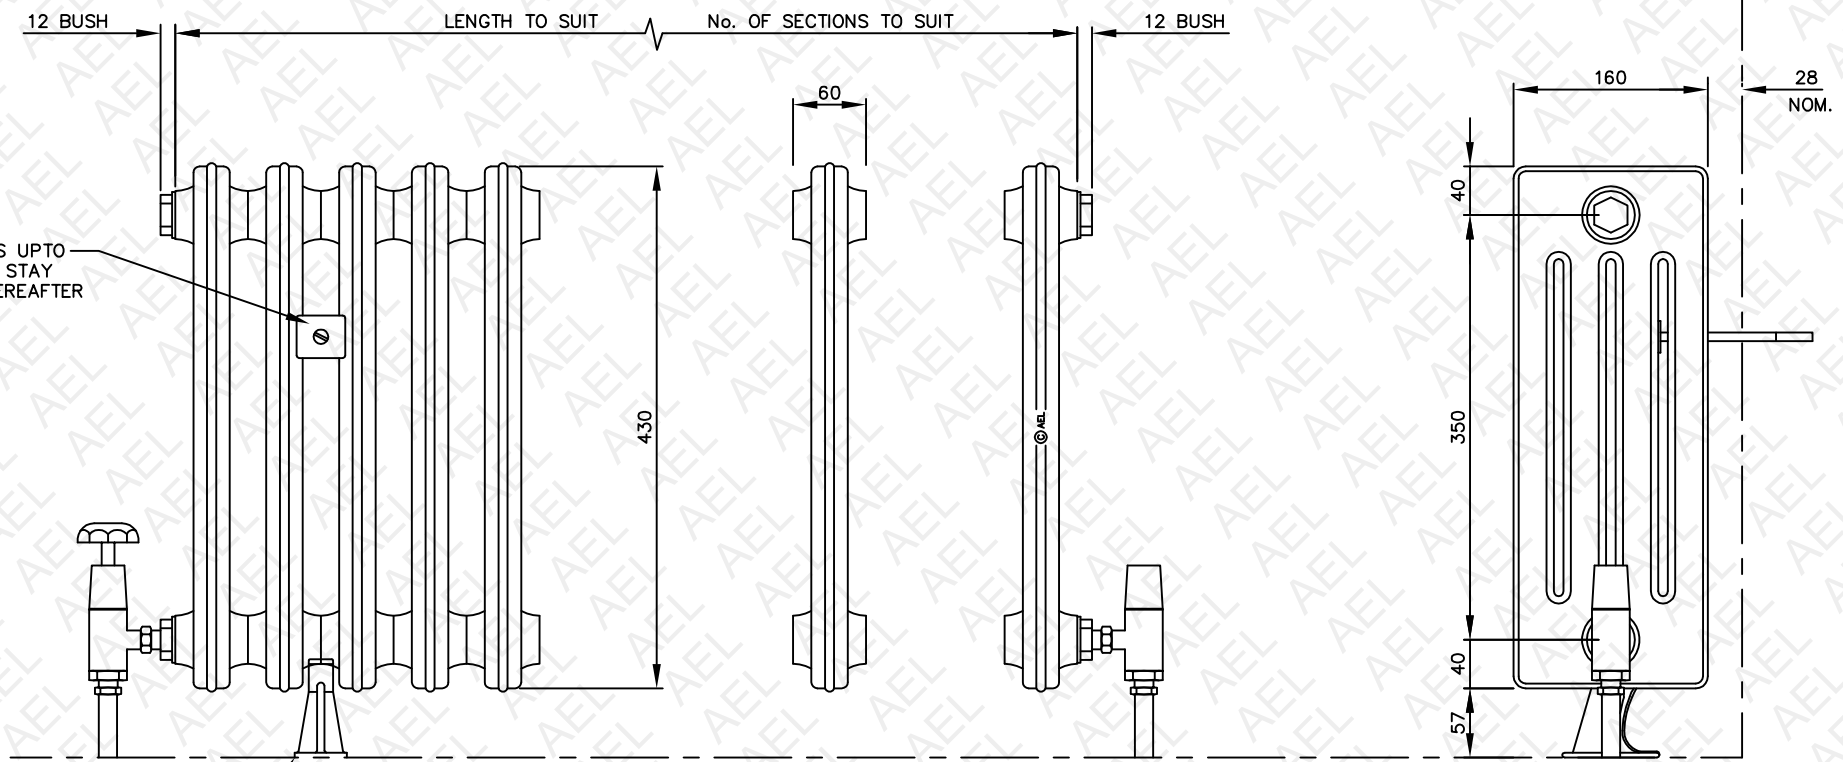

2 No. RETAINING STAYS UP TO 10 SECTIONS. 1 EXTRA STAY EVERY 5 SECTIONS THEREAFTER

MINIMUM 2 No. FLOOR SUPPORTS UP TO 10 SECTIONS. 1 EXTRA FLOOR SUPPORT EVERY 5 SECTIONS THEREAFTER

AEL HEATING SOLUTIONS
VISCOUNT
CAST IRON RADIATOR
K160 / 43