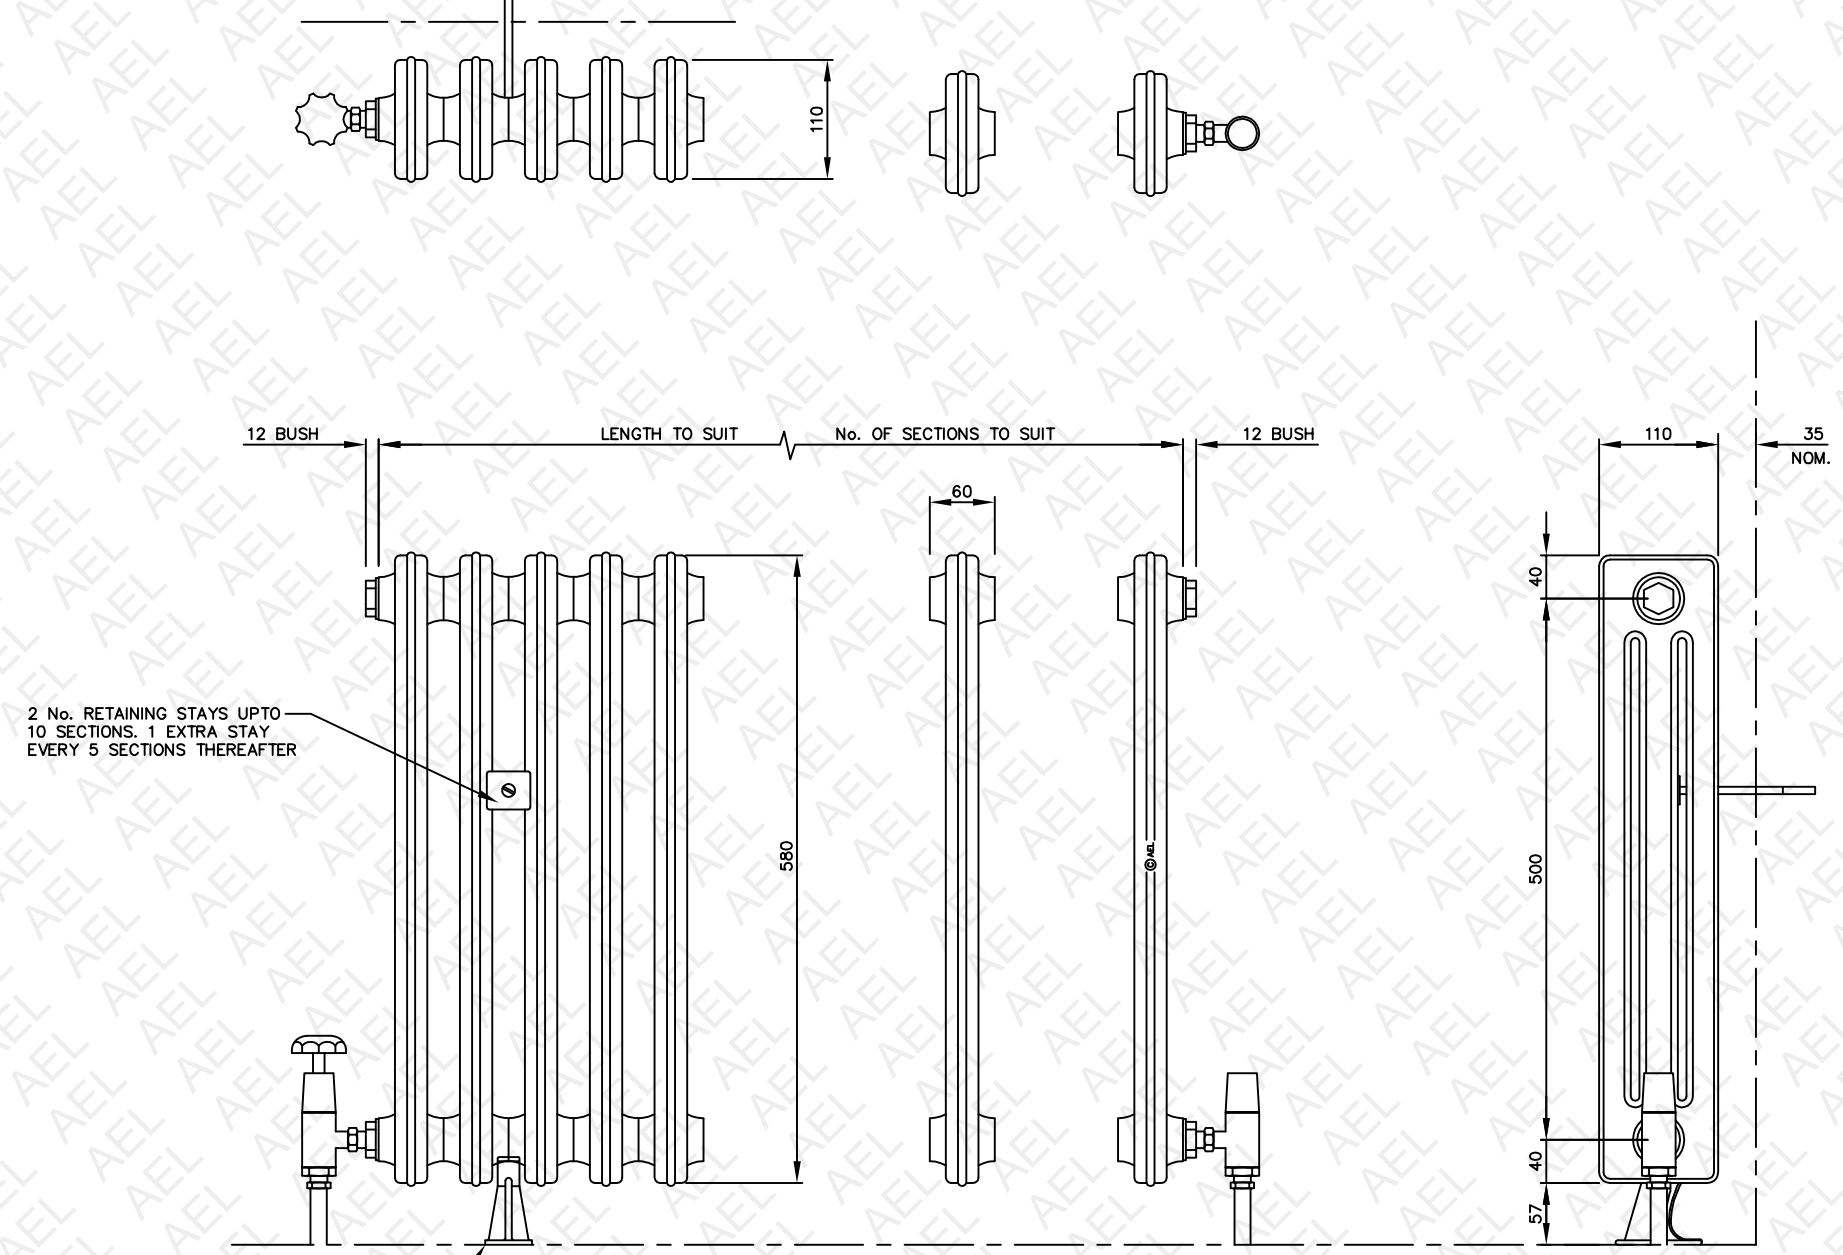

Viscount cast-iron radiator 580 x 60 x 160

For more information on AEL visit [www.barbourproductsearch.info](http://www.barbourproductsearch.info)

12 BUSH      LENGTH TO SUIT      No. OF SECTIONS TO SUIT      12 BUSH

Viscount cast-iron radiator 680 x 60 x 160

For more information on AEL visit [www.barbourproductsearch.info](http://www.barbourproductsearch.info)

2 No. RETAINING STAYS UP TO 10 SECTIONS. 1 EXTRA STAY EVERY 5 SECTIONS THEREAFTER