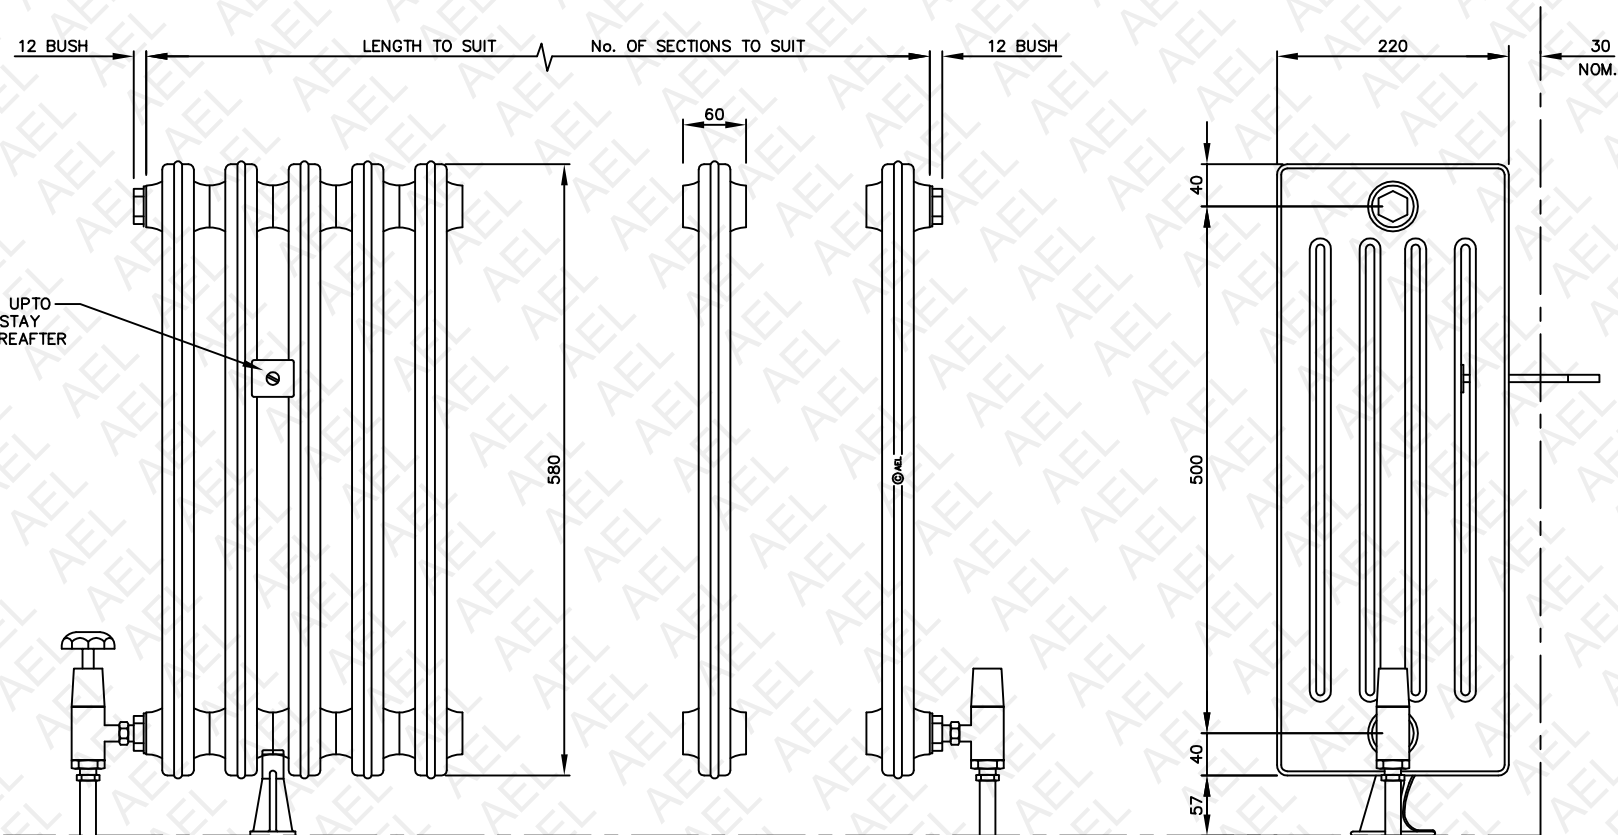

Viscount cast-iron radiator 430 x 60 x 70

For more information on AEL visit [www.barbourproductsearch.info](http://www.barbourproductsearch.info)

2 No. RETAINING STAYS UP TO 10 SECTIONS. 1 EXTRA STAY EVERY 5 SECTIONS THEREAFTER