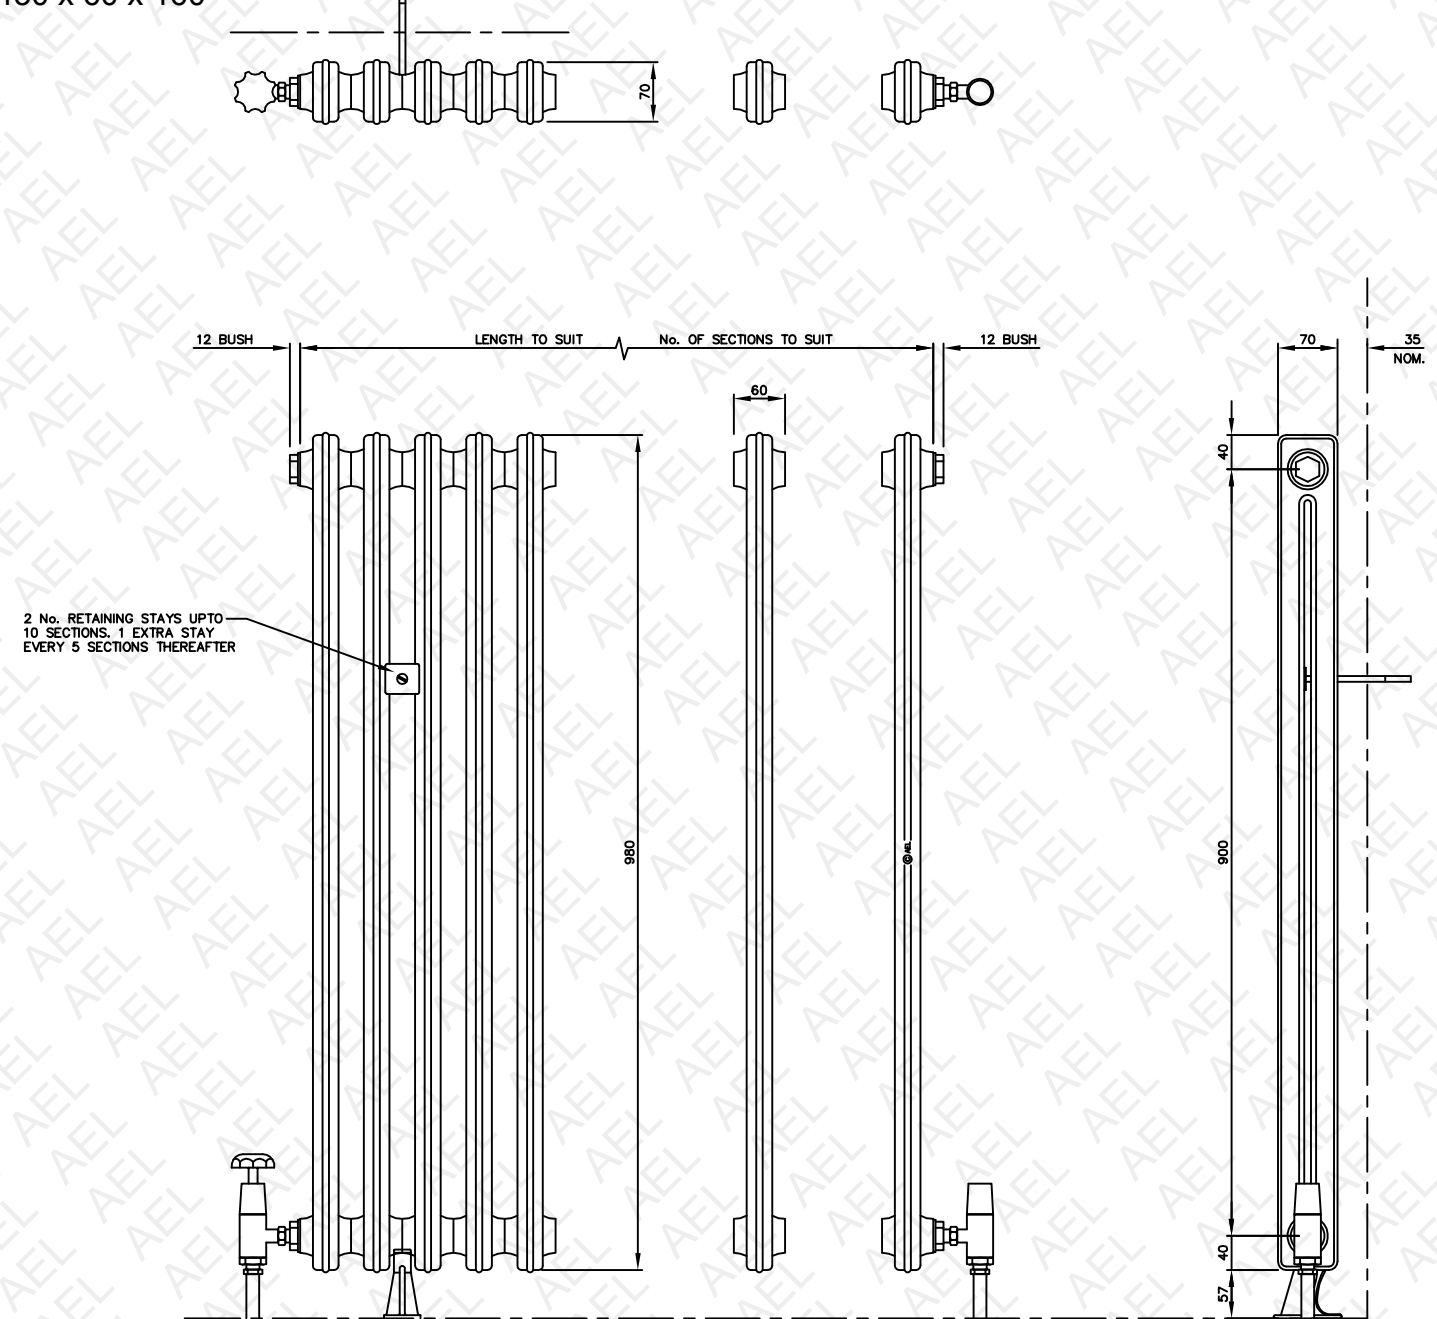

Viscount cast-iron radiator 430 x 60 x 160

For more information on AEL visit www.barbourproductsearch.info

2 No. RETAINING STAYS UP TO 10 SECTIONS. 1 EXTRA STAY EVERY 5 SECTIONS THEREAFTER

MINIMUM 2 No. FLOOR SUPPORTS UP TO 10 SECTIONS. 1 EXTRA FLOOR SUPPORT EVERY 5 SECTIONS THEREAFTER

AEL HEATING SOLUTIONS
VISCOUNT
CAST IRON RADIATOR
K70 / 98