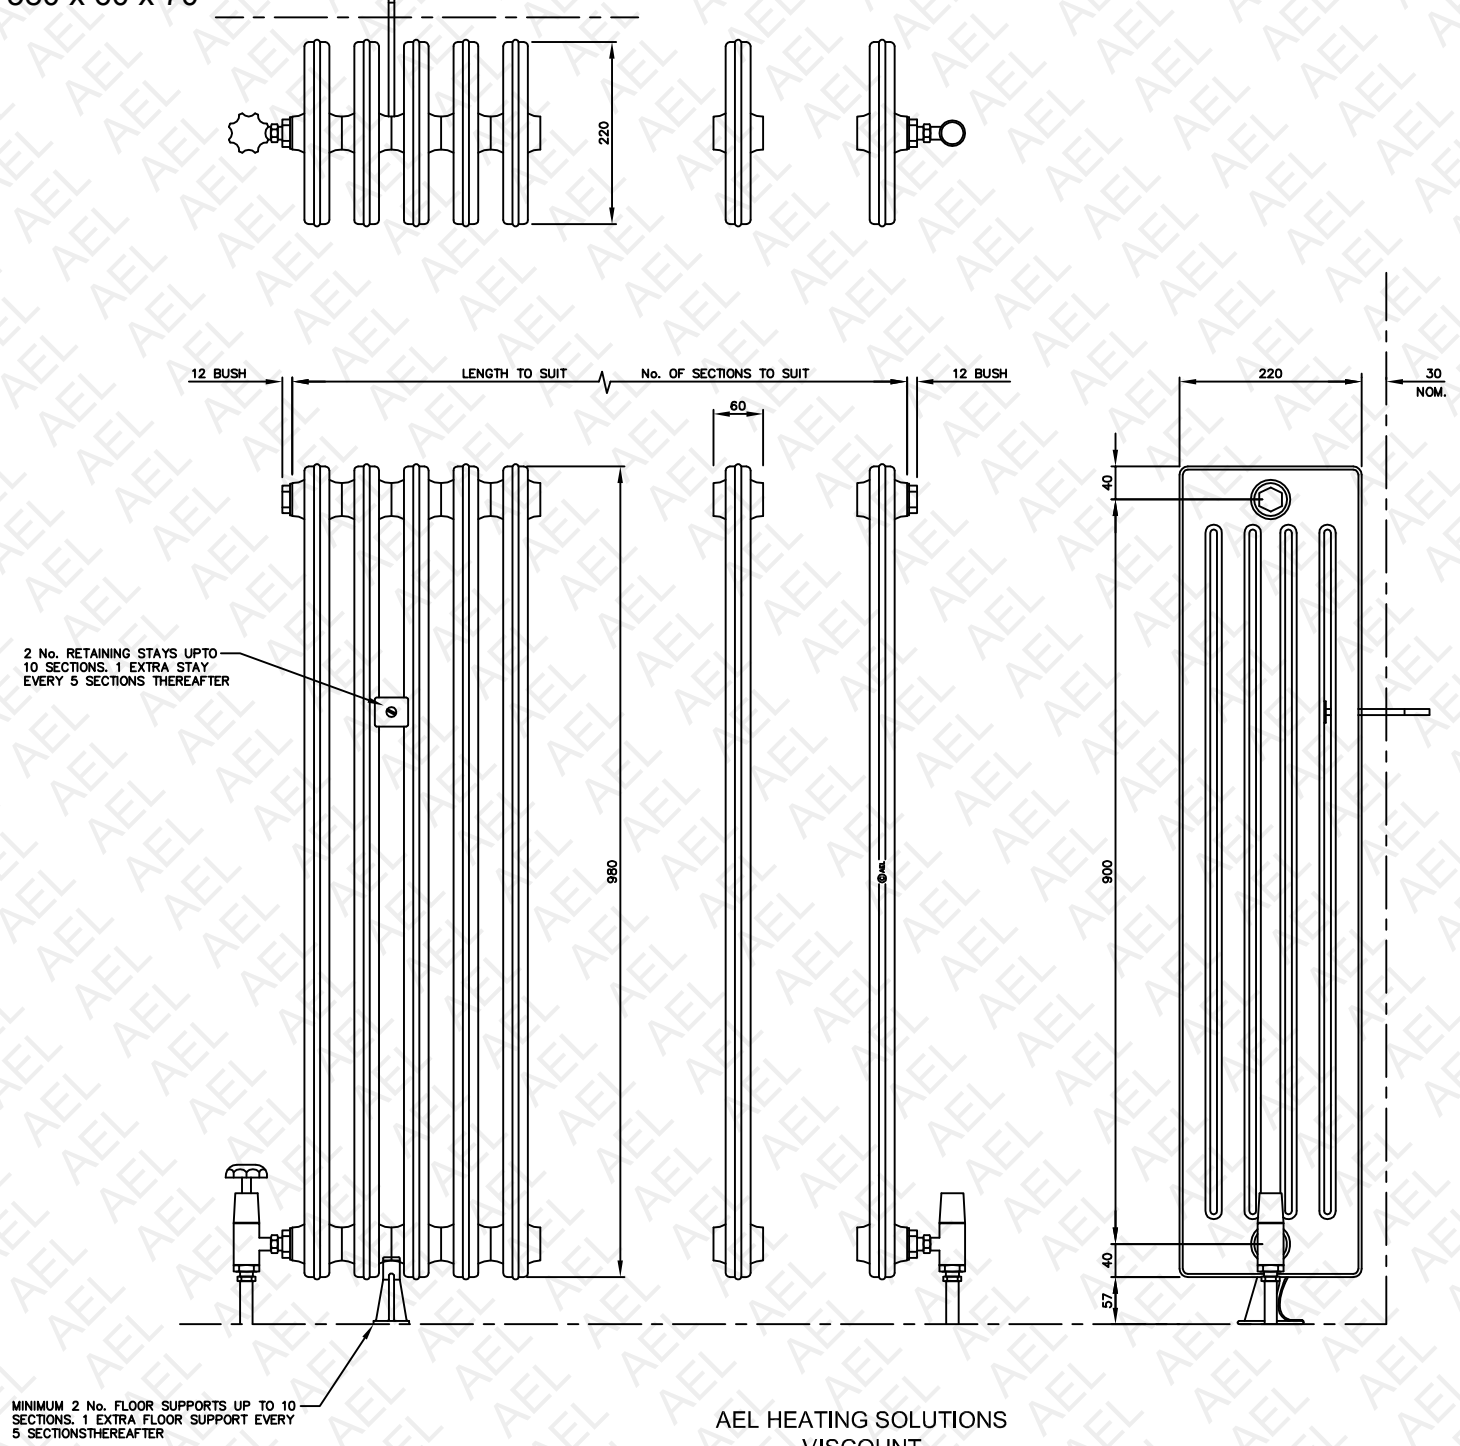

Viscount cast-iron radiator 580 x 60 x 70

For more information on AEL visit www.barbourproductsearch.info

AEL HEATING SOLUTIONS
VISCOUNT
CAST IRON RADIATOR
K220 / 98