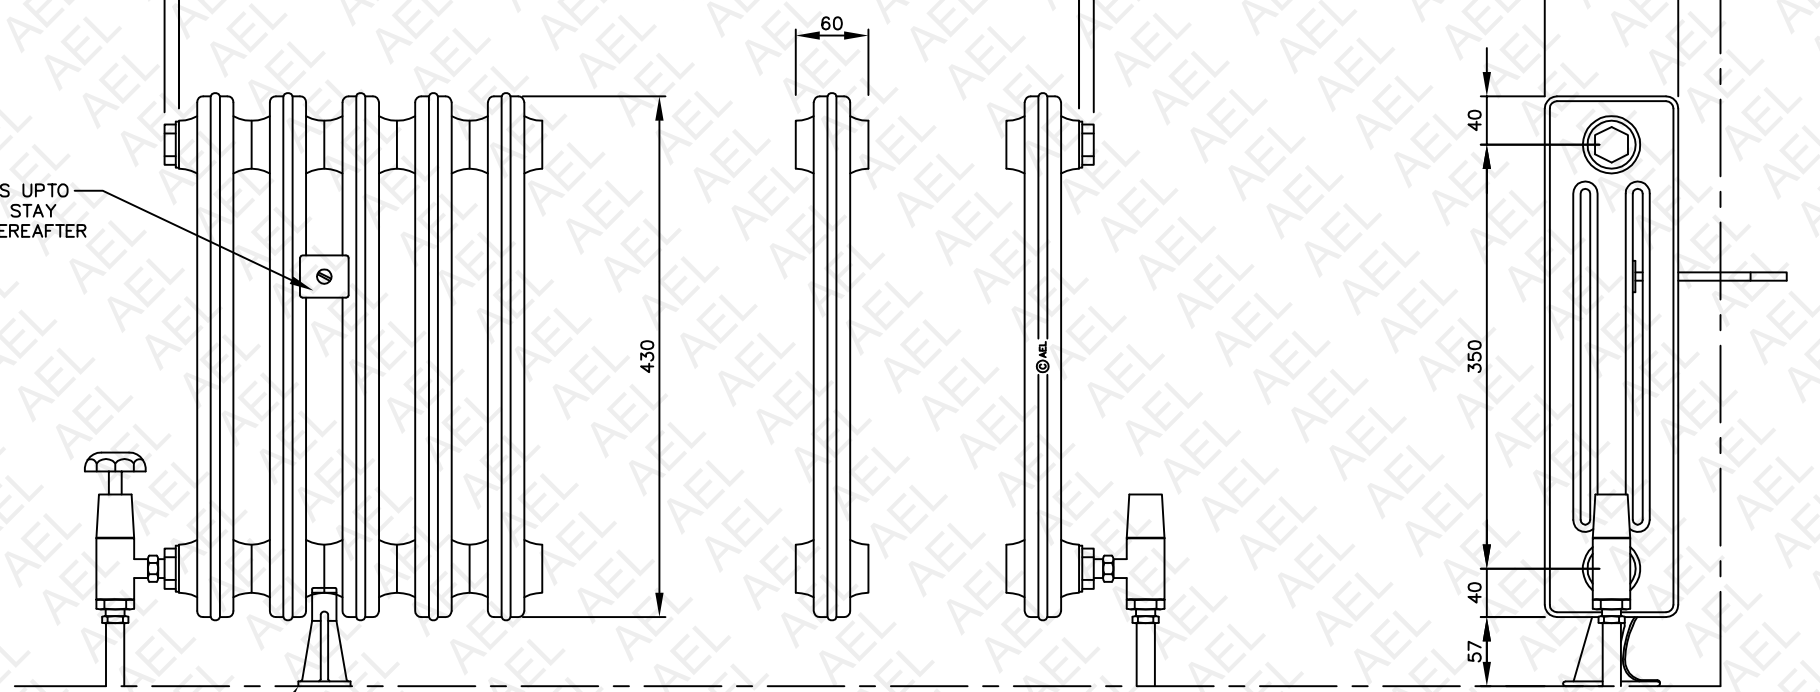

12 BUSH   LENGTH TO SUIT   No. OF SECTIONS TO SUIT   12 BUSH

2 No. RETAINING STAYS UP TO 10 SECTIONS. 1 EXTRA STAY EVERY 5 SECTIONS THEREAFTER