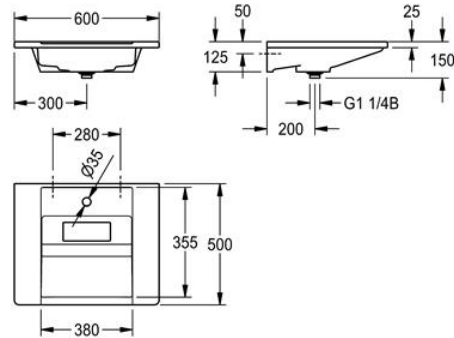

ANMW0010 | 2030020677

PRODUCT GROUP : Wash basins | ARTICLE FAMILY : Wash basins | ARTICLE GROUP : ANMW0010 ++ | MODEL RANGE : MIRANIT | MODEL RANGE : EXOS

Single washbasin made of resin-bonded mineral composite, with pore-free, smooth gelcoat high-polished surface (temperature-resistant up to 80°C), with storage surfaces and integral back panel with integrated brackets for wall mounting. It has a seamless moulded bowl, no overflow and lowered tap ledge with tap hole. Mounting material and waste cover with InoxPlus coating included.

Colour: Alpine white

Washbasin dimensions: 600 x 125 x 500 mm (W x H x D)

Bowl dimensions: 380 x 90 x 340 mm (W x H x D)

TECHNICAL DATA

gross weight	17.50 kg
net weight	15.80 kg
type of basin	Single Compartment
bowl position	center
bowl - bowl depth	90.00 mm
bowl - depth	340.00 mm
bowl shape	rectangle
bowl - width	380.00 mm
colour	alpinewhite
material	mineral material
material code	Miranit
number of bowls	1.0000000000000000E+00
overall depth	500.00 mm
overall height	125.00 mm
overall width	600.00 mm
overflow	no
rear upstand	no
tap hole diameter	35.00 mm
tap hole position	middle
number of tap holes	1
tap ledge	yes
type of mounting	wall mounting

waste hole position	centre back
waste kit included	yes