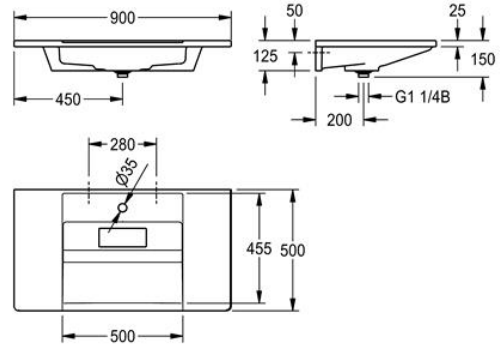

ANMW0011 | 2030020679

PRODUCT GROUP : Wash basins | ARTICLE FAMILY : Wash basins | ARTICLE GROUP : ANMW0010 ++ | MODEL RANGE : MIRANIT | MODEL RANGE : EXOS

Single washbasin made of resin-bonded mineral composite, with pore-free, smooth gelcoat high-polished surface (temperature-resistant up to 80°C), with storage surfaces and integral back panel with integrated brackets for wall mounting. It has a seamless moulded bowl, no overflow and lowered tap ledge with tap hole. Mounting material and waste cover with InoxPlus coating included.

Colour: Alpine white

Washbasin dimensions: 900 x 125 x 500 mm (W x H x D)

Bowl dimensions: 500 x 90 x 340 mm (W x H x D)

**TECHNICAL DATA**

gross weight	25.00 kg
net weight	23.00 kg
type of basin	Single Compartment
bowl position	center
bowl - bowl depth	90.00 mm
bowl - depth	340.00 mm
bowl shape	rectangle
bowl - width	500.00 mm
colour	alpinewhite
material	mineral material
material code	Miranit
number of bowls	1.0000000000000000E+00
overall depth	500.00 mm
overall height	125.00 mm
overall width	900.00 mm
overflow	no

rear upstand	no
siphon included	no
tap hole diameter	35.00 mm
tap hole position	middle
number of tap holes	1
tap ledge	yes
type of mounting	wall mounting
waste hole position	centre back
waste kit included	yes