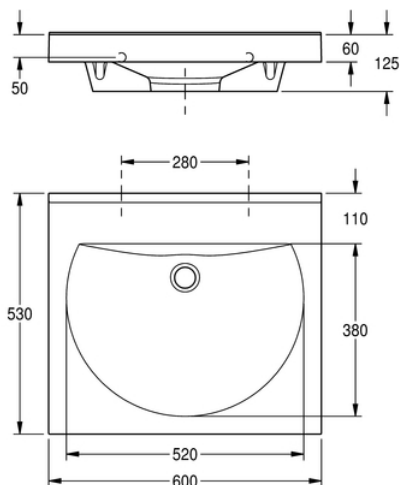

WASH BASIN: ANMW210

ANMW210 | 2000090004

PRODUCT GROUP : Wash basins | ARTICLE FAMILY : Wash basins | ARTICLE GROUP : ANMW210 ++ | MODEL RANGE : ANIMA | MODEL RANGE : MIRANIT

RONDA single washbasin made of MIRANIT resin-bonded mineral material with smooth, pore-free surface (temperature-resistant up to 80°C). With seamless round bowl, flattened out at the rear, without overflow. Integral back panel with integrated brackets and holes for fixing. Rear contoured edge. Three-sided apron. Mounting material included (hanger bolts and dowels). Alpine white colour. Washbasin dimensions 600 x 60 x 530 (W x H x D), bowl dimensions 520 x 90 x 380 (W x H x D).

without taphole

TECHNICAL DATA

bowl position	center
bowl - bowl depth	90.00 mm
bowl - depth	380.00 mm
bowl shape	circle with straight sides
bowl - width	520.00 mm
colour	alpinewhite
gross weight	17.33 kg
material	mineral material
material code	Miranit
net weight	16.50 kg
number of bowls	1.0000000000000000E+00
overall depth	530.00 mm
overall height	125.00 mm
overall width	600.00 mm
overflow	no
rear upstand	yes
siphon included	no
splash back	no
number of tap holes	0
tap ledge	yes
type of mounting	wall mounting

waste hole position	centre back
waste hole projection	185.00 mm
waste kit included	no
waste size	DN 32