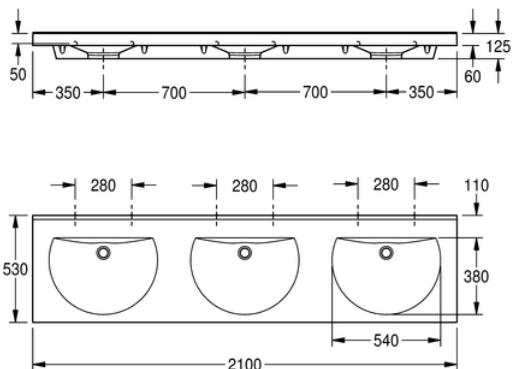

WASH BASIN: ANMW230

ANMW230 | 2000090008

PRODUCT GROUP : Wash basins | ARTICLE GROUP : ANMW230 ++ | ARTICLE FAMILY : Multiple wash basins |
 MODEL RANGE : ANIMA | MODEL RANGE : MIRANIT

RONDA triple washbasin made of MIRANIT resin-bonded mineral material with smooth, pore-free surface (temperature-resistant up to 80°C). With three seamless round bowls, flattened out at the rear, without overflow. Integral back panel with integrated brackets and holes for fixing. Rear contoured edge. Three-sided apron. Mounting material included (hanger bolts and dowels). Alpine white colour. Washbasin dimensions 2100 x 60 x 530 (W x H x D), bowl dimensions 540 x 90 x 380 (W x H x D).

without tapholes

TECHNICAL DATA

bowl position	center
bowl - bowl depth	90.00 mm
bowl - depth	380.00 mm
bowl shape	circle with straight sides
bowl - width	540.00 mm
colour	alpinewhite
gross weight	56.70 kg
material	mineral material
material code	Miranit
net weight	54.00 kg
number of bowls	3.0000000000000000E+00
overall depth	530.00 mm
overall height	125.00 mm
overall width	2,100.00 mm
overflow	no
rear upstand	yes
siphon included	no
splash back	no
number of tap holes	0
tap ledge	yes
type of mounting	wall mounting

waste hole position	centre back
waste hole projection	185.00 mm
waste kit included	no
waste size	DN 32