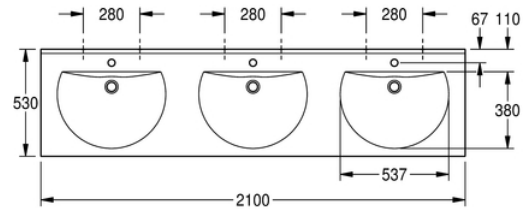

# WASH BASIN: ANMW231

ANMW231 | 2000090009

PRODUCT GROUP : Wash basins | ARTICLE GROUP : ANMW230 ++ | ARTICLE FAMILY : Multiple wash basins |  
 MODEL RANGE : ANIMA | MODEL RANGE : MIRANIT

RONDA triple washbasin made of MIRANIT resin-bonded mineral material with smooth, pore-free surface (temperature-resistant up to 80°C). With three seamless round bowls, flattened out at the rear, without overflow. Integral back panel with integrated brackets and holes for fixing. Rear contoured edge. Three-sided apron. Mounting material included (hanger bolts and dowels). Alpine white colour. Washbasin dimensions 2100 x 60 x 530 (W x H x D), bowl dimensions 540 x 90 x 380 (W x H x D).

with tapholes

## TECHNICAL DATA

bowl position	center
bowl - bowl depth	90.00 mm
bowl - depth	380.00 mm
bowl shape	circle with straight sides
bowl - width	540.00 mm
colour	alpinewhite
distance between bowls	700.00 mm
gross weight	56.70 kg
material	mineral material
material code	Miranit
net weight	54.00 kg
number of bowls	3.0000000000000000E+00
overall depth	530.00 mm
overall height	125.00 mm
overall width	2,100.00 mm
overflow	no
rear upstand	yes
siphon included	no
splash back	no
number of tap holes	1
tap hole diameter	35.00 mm

tap hole position	middle
tap ledge	yes
type of mounting	wall mounting
waste hole position	centre back
waste hole projection	185.00 mm
waste kit included	no
waste size	DN 32