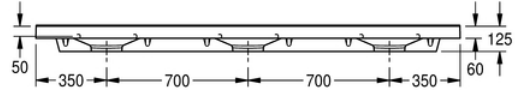

# WASH BASIN: ANMW231

ANMW231 | 2000090009

PRODUCT GROUP : Wash basins | ARTICLE GROUP : ANMW230 ++ | ARTICLE FAMILY : Multiple wash basins |  
 MODEL RANGE : ANIMA | MODEL RANGE : MIRANIT

RONDA triple washbasin made of MIRANIT resin-bonded mineral material with smooth, pore-free surface (temperature-resistant up to 80°C). With three seamless round bowls, flattened out at the rear, without overflow. Integral back panel with integrated brackets and holes for fixing. Rear contoured edge. Three-sided apron. Mounting material included (hanger bolts and dowels). Alpine white colour. Washbasin dimensions 2100 x 60 x 530 (W x H x D), bowl dimensions 540 x 90 x 380 (W x H x D).

with tapholes

## TECHNICAL DATA

bowl position	center
bowl - bowl depth	90.00 mm
bowl - depth	380.00 mm
bowl shape	circle with straight sides
bowl - width	540.00 mm
colour	alpinewhite
distance between bowls	700.00 mm
gross weight	56.70 kg
material	mineral material
material code	Miranit
net weight	54.00 kg
number of bowls	3.0000000000000000E+00
overall depth	530.00 mm
overall height	125.00 mm
overall width	2,100.00 mm
overflow	no
rear upstand	yes
siphon included	no
splash back	no
number of tap holes	1
tap hole diameter	35.00 mm

tap hole position	middle
tap ledge	yes
type of mounting	wall mounting
waste hole position	centre back
waste hole projection	185.00 mm
waste kit included	no
waste size	DN 32