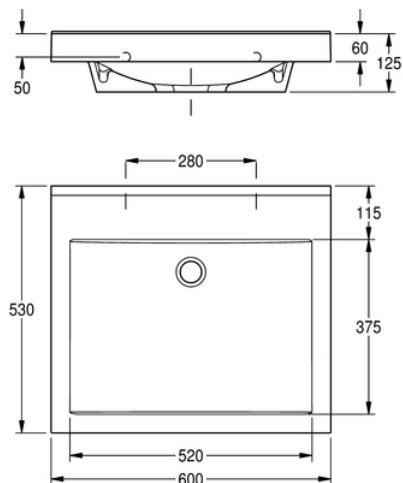

# WASH BASIN: ANMW410

ANMW410 | 2000090010

PRODUCT GROUP : Wash basins | ARTICLE FAMILY : Wash basins | ARTICLE GROUP : ANMW410 ++ | MODEL RANGE : ANIMA | MODEL RANGE : MIRANIT

QUADRO single washbasin made of MIRANIT resin-bonded mineral material, with smooth, pore-free surface (temperature-resistant up to 80°C). With seamless, rectangular bowl without overflow. Integral back panel with integrated brackets and holes for fixing. Rear contoured edge. Three-sided apron. Mounting material included (hanger bolts and dowels). Alpine white colour. Washbasin dimensions 600 x 60 x 530 (W x H x D), bowl dimensions 520 x 40/90 x 375 (W x H x D).

without taphole

## TECHNICAL DATA

bowl position	center
bowl - bowl depth	90.00 mm
bowl - depth	375.00 mm
bowl shape	rectangle
bowl - width	520.00 mm
colour	alpinewhite
gross weight	18.38 kg
material	mineral material
material code	Miranit
net weight	17.50 kg
number of bowls	1.0000000000000000E+00
overall depth	530.00 mm
overall height	125.00 mm
overall width	600.00 mm
overflow	no
rear upstand	yes
siphon included	no
splash back	no
number of tap holes	0
tap ledge	yes
type of mounting	wall mounting

waste hole position	centre back
waste hole projection	185.00 mm
waste kit included	no
waste size	DN 32