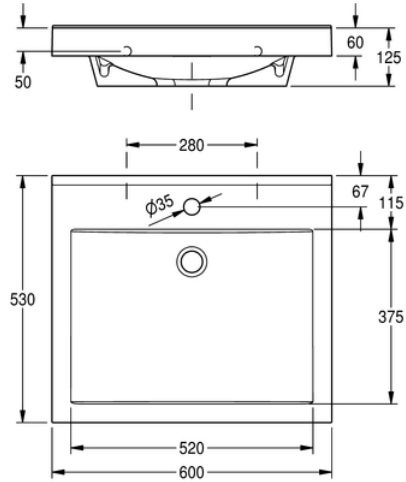

WASH BASIN: ANMW411

ANMW411 | 2000090011

PRODUCT GROUP : Wash basins | ARTICLE FAMILY : Wash basins | ARTICLE GROUP : ANMW410 ++ | MODEL RANGE : ANIMA | MODEL RANGE : MIRANIT

QUADRO single washbasin made of MIRANIT resin-bonded mineral material, with smooth, pore-free surface (temperature-resistant up to 80°C). With seamless, rectangular bowl without overflow. Integral back panel with integrated brackets and holes for fixing. Rear contoured edge. Three-sided apron. Mounting material included (hanger bolts and dowels). Alpine white colour. Washbasin dimensions 600 x 60 x 530 (W x H x D), bowl dimensions 520 x 40/90 x 375 (W x H x D).

with taphole

TECHNICAL DATA

bowl position	center
bowl - bowl depth	90.00 mm
bowl - depth	375.00 mm
bowl shape	rectangle
bowl - width	520.00 mm
colour	alpinewhite
gross weight	18.38 kg
material	mineral material
material code	Miranit
net weight	17.50 kg
number of bowls	1.0000000000000000E+00
overall depth	530.00 mm
overall height	125.00 mm
overall width	600.00 mm
overflow	no
rear upstand	yes
siphon included	no
splash back	no
number of tap holes	1
tap hole diameter	35.00 mm
tap hole position	middle

tap ledge	yes
type of mounting	wall mounting
waste hole position	centre back
waste hole projection	185.00 mm
waste kit included	no
waste size	DN 32