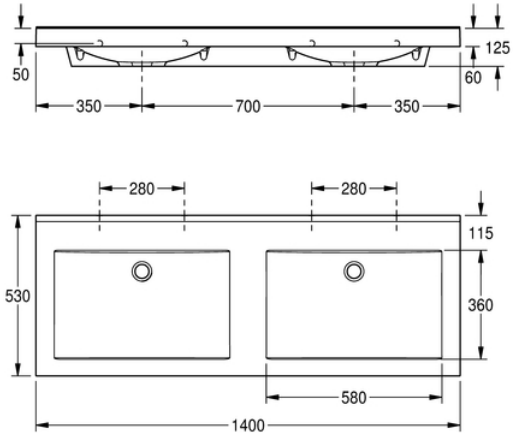

WASH BASIN: ANMW420

ANMW420 | 2000090012

PRODUCT GROUP : Wash basins | ARTICLE GROUP : ANMW420 ++ | ARTICLE FAMILY : Multiple wash basins |
 MODEL RANGE : ANIMA | MODEL RANGE : MIRANIT

QUADRO double washbasin, made of MIRANIT resin-bonded mineral material with smooth, pore-free surface (temperature resistant up to 80°C). With two seamless, rectangular bowls, without overflow. Integral back panel with integrated brackets and holes for fixing. Rear contoured edge. Three-sided apron. Mounting material included (hanger bolts and dowels). Alpine white colour. Washbasin dimensions 1400 x 60 x 530 (W x H x D), bowl dimensions 580 x 40/90 x 360 (W x H x D).

without tapholes

TECHNICAL DATA

bowl position	center
bowl - bowl depth	90.00 mm
bowl - depth	360.00 mm
bowl shape	rectangle
bowl - width	580.00 mm
colour	alpinewhite
distance between bowls	700.00 mm
gross weight	40.22 kg
material	mineral material
material code	Miranit
net weight	38.30 kg
number of bowls	2.0000000000000000E+00
overall depth	530.00 mm
overall height	125.00 mm
overall width	1,400.00 mm
overflow	no
rear upstand	yes
siphon included	no
splash back	no
number of tap holes	0
tap ledge	yes

type of mounting	wall mounting
waste hole position	centre back
waste hole projection	185.00 mm
waste kit included	no
waste size	DN 32