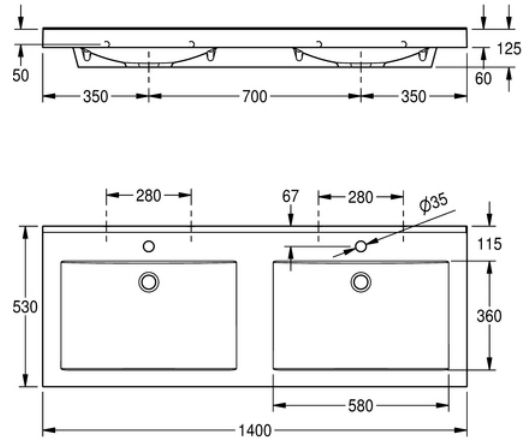

WASH BASIN: ANMW421

ANMW421 | 2000090013

PRODUCT GROUP : Wash basins | ARTICLE GROUP : ANMW420 ++ | ARTICLE FAMILY : Multiple wash basins |
 MODEL RANGE : ANIMA | MODEL RANGE : MIRANIT

QUADRO double washbasin, made of MIRANIT resin-bonded mineral material with smooth, pore-free surface (temperature resistant up to 80°C). With two seamless, rectangular bowls, without overflow. Integral back panel with integrated brackets and holes for fixing. Rear contoured edge. Three-sided apron. Mounting material included (hanger bolts and dowels). Alpine white colour. Washbasin dimensions 1400 x 60 x 530 (W x H x D), bowl dimensions 580 x 40/90 x 360 (W x H x D).

with tapholes

TECHNICAL DATA

bowl position	center
bowl - bowl depth	90.00 mm
bowl - depth	360.00 mm
bowl shape	rectangle
bowl - width	580.00 mm
colour	alpinewhite
distance between bowls	700.00 mm
gross weight	40.22 kg
material	mineral material
material code	Miranit
net weight	38.30 kg
number of bowls	2.0000000000000000E+00
overall depth	530.00 mm
overall height	125.00 mm
overall width	1,400.00 mm
overflow	no
rear upstand	yes
siphon included	no
splash back	no
number of tap holes	1
tap hole diameter	35.00 mm

tap hole position	middle
tap ledge	yes
type of mounting	wall mounting
waste hole position	centre back
waste hole projection	185.00 mm
waste kit included	no
waste size	DN 32

WASH BASIN: ANMW421

ANMW421 | 2000090013