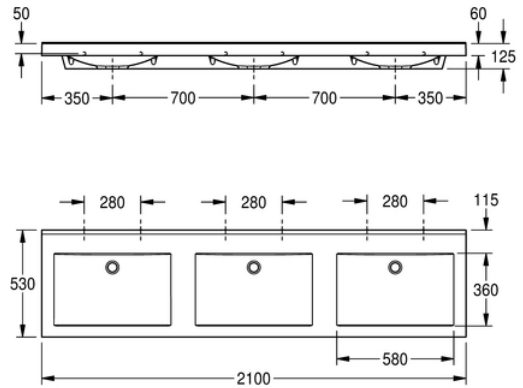

WASH BASIN: ANMW430

ANMW430 | 2000090014

PRODUCT GROUP : Wash basins | ARTICLE GROUP : ANMW430 ++ | ARTICLE FAMILY : Multiple wash basins |
 MODEL RANGE : ANIMA | MODEL RANGE : MIRANIT

QUADRO triple washbasin, made of MIRANIT resin-bonded mineral material with smooth, pore-free surface (temperature resistant up to 80°C). With three seamless, rectangular bowls, without overflow. Integral back panel with integrated brackets and holes for fixing. Rear contoured edge. Three-sided apron. Mounting material included (hanger bolts and dowels). Alpine white colour. Washbasin dimensions 2100 x 60 x 530 (W x H x D), bowl dimensions 580 x 40/90 x 360 (W x H x D).

without tapholes

TECHNICAL DATA

bowl position	center
bowl - bowl depth	90.00 mm
bowl - depth	360.00 mm
bowl shape	rectangle
bowl - width	580.00 mm
colour	alpinewhite
gross weight	58.80 kg
material	mineral material
material code	Miranit
net weight	56.00 kg
number of bowls	3.0000000000000000E+00
overall depth	530.00 mm
overall height	125.00 mm
overall width	2,100.00 mm
overflow	no
rear upstand	yes
siphon included	no
splash back	no
number of tap holes	0
tap ledge	yes
type of mounting	wall mounting

waste hole position	centre back
waste hole projection	185.00 mm
waste kit included	no
waste size	DN 32

WASH BASIN: ANMW430

ANMW430 | 2000090014

PRODUCT GROUP : **Wash basins** | ARTICLE GROUP : **ANMW430 ++** | ARTICLE FAMILY : **Multiple wash basins** |
MODEL RANGE : **ANIMA** | MODEL RANGE : **MIRANIT**