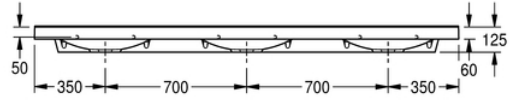

# WASH BASIN: ANMW431

ANMW431 | 2000090015

PRODUCT GROUP : Wash basins | ARTICLE GROUP : ANMW430 ++ | ARTICLE FAMILY : Multiple wash basins |  
 MODEL RANGE : ANIMA | MODEL RANGE : MIRANIT

QUADRO triple washbasin, made of MIRANIT resin-bonded mineral material with smooth, pore-free surface (temperature resistant up to 80°C). With three seamless, rectangular bowls, without overflow. Integral back panel with integrated brackets and holes for fixing. Rear contoured edge. Three-sided apron. Mounting material included (hanger bolts and dowels). Alpine white colour. Washbasin dimensions 2100 x 60 x 530 (W x H x D), bowl dimensions 580 x 40/90 x 360 (W x H x D).

with tapholes

## TECHNICAL DATA

bowl position	center
bowl - bowl depth	90.00 mm
bowl - depth	360.00 mm
bowl shape	rectangle
bowl - width	580.00 mm
colour	alpinewhite
distance between bowls	700.00 mm
gross weight	58.80 kg
material	mineral material
material code	Miranit
net weight	56.00 kg
number of bowls	3.000000000000000E+00
overall depth	530.00 mm
overall height	125.00 mm
overall width	2,100.00 mm
overflow	no
rear upstand	yes
siphon included	no
splash back	no
number of tap holes	1
tap hole diameter	35.00 mm

tap hole position	middle
tap ledge	yes
type of mounting	wall mounting
waste hole position	centre back
waste hole projection	185.00 mm
waste kit included	no
waste size	DN 32