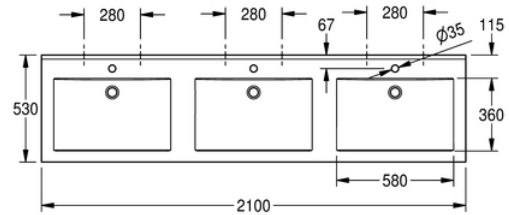

# WASH BASIN: ANMW431

ANMW431 | 2000090015

PRODUCT GROUP : Wash basins | ARTICLE GROUP : ANMW430 ++ | ARTICLE FAMILY : Multiple wash basins |  
 MODEL RANGE : ANIMA | MODEL RANGE : MIRANIT

QUADRO triple washbasin, made of MIRANIT resin-bonded mineral material with smooth, pore-free surface (temperature resistant up to 80°C). With three seamless, rectangular bowls, without overflow. Integral back panel with integrated brackets and holes for fixing. Rear contoured edge. Three-sided apron. Mounting material included (hanger bolts and dowels). Alpine white colour. Washbasin dimensions 2100 x 60 x 530 (W x H x D), bowl dimensions 580 x 40/90 x 360 (W x H x D).

with tapholes

## TECHNICAL DATA

bowl position	center
bowl - bowl depth	90.00 mm
bowl - depth	360.00 mm
bowl shape	rectangle
bowl - width	580.00 mm
colour	alpinewhite
distance between bowls	700.00 mm
gross weight	58.80 kg
material	mineral material
material code	Miranit
net weight	56.00 kg
number of bowls	3.000000000000000E+00
overall depth	530.00 mm
overall height	125.00 mm
overall width	2,100.00 mm
overflow	no
rear upstand	yes
siphon included	no
splash back	no
number of tap holes	1
tap hole diameter	35.00 mm

tap hole position	middle
tap ledge	yes
type of mounting	wall mounting
waste hole position	centre back
waste hole projection	185.00 mm
waste kit included	no
waste size	DN 32