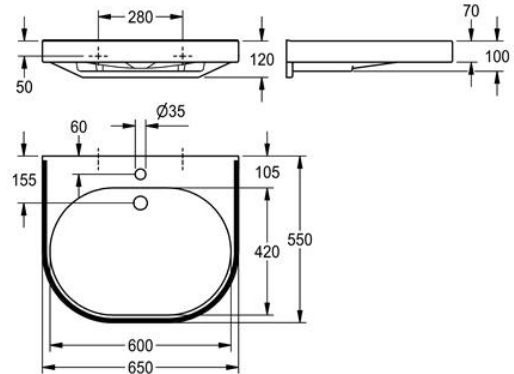

SINGLE WASH BASIN

ANMW500 | 2030020956

PRODUCT GROUP : **Wash basins** | ARTICLE FAMILY : **Wash basins** | ARTICLE GROUP : **ANMW500 ++** | MODEL RANGE : **VARIUS**

Single wash basin VARIUScare made of MIRANIT resin-bonded mineral material, with pore-free, smooth surface (temperature-resistant up to 80°C). Colour Alpine white. Wheelchair accessible and ergonomic designed based on the two-senses principle (tactile and visual), with integrated gripping edge and colour strip (RAL 7022). Seamless moulded bowl, without overflow. With tap hole, integral back panel with integrated brackets and holes for fixing. Rear contoured edge.

Dimensions: 650 x 120 x 550 mm (W x H x D)

Bowl dimensions: 600 x 80 x 420 mm (W x H x D)

TECHNICAL DATA

gross weight	26.00 kg
net weight	25.46 kg
type of basin	vanity basin
bowl position	center
colour	alpinewhite
material	mineral material
material code	Miranit
overflow	no
rear upstand	yes
siphon diameter	DN 32
siphon included	no
splash back	no
tap ledge	yes