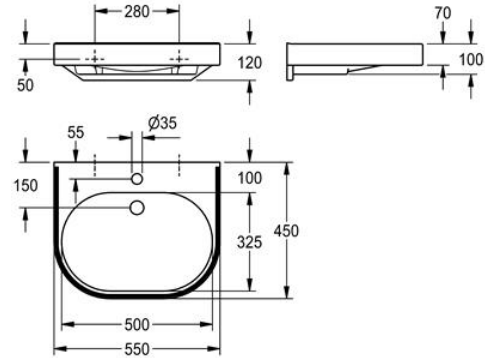

SINGLE WASH BASIN

ANMW502 | 2030020959

PRODUCT GROUP : Wash basins | ARTICLE FAMILY : Wash basins | ARTICLE GROUP : ANMW500 ++ | MODEL RANGE : VARIUS

Single wash basin VARIUScare made of MIRANIT resin-bonded mineral material, with pore-free, smooth surface (temperature-resistant up to 80°C). Colour Alpine white. Wheelchair accessible and ergonomic designed based on the two-senses principle (tactile and visual), with integrated gripping edge and colour strip (RAL 7022). Seamless moulded bowl, without overflow. With tap hole, integral back panel with integrated brackets and holes for fixing. Rear contoured edge.

Dimension: 550 x 120 x 450 mm (W x H x D)

Bowl dimension: 500 x 80 x 325 mm (W x H x D)

TECHNICAL DATA

gross weight	25.00 kg
net weight	13.60 kg
type of basin	vanity basin
bowl position	center
colour	alpinewhite
material	mineral material
material code	Miranit
overflow	no
rear upstand	yes
siphon diameter	DN 32
siphon included	no
splash back	no
tap ledge	yes