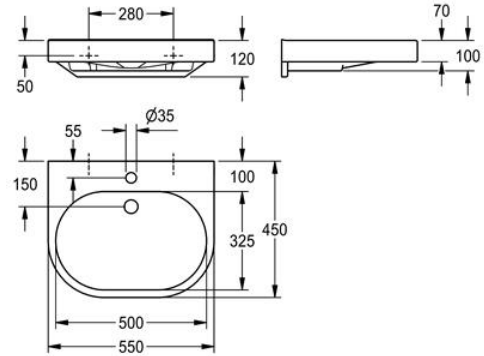

SINGLE WASH BASIN

ANMW503 | 2030020961

PRODUCT GROUP : **Wash basins** | ARTICLE FAMILY : **Wash basins** | ARTICLE GROUP : **ANMW501 ++** | MODEL RANGE : **VARIUS**

Single washbasin VARIUScare made of MIRANIT resin-bonded mineral material, with pore-free, smooth surface (temperature-resistant up to 80°C). Colour Alpine white. Wheelchair accessible and ergonomic designed, with integrated gripping edge. Seamless moulded bowl, without overflow. With tap hole, integral back panel with integrated brackets and holes for fixing. Rear contoured edge.

Dimensions: 550 x 120 x 450 mm (W x H x D)

Bowl dimensions: 500 x 80 x 325 mm (W x H x D)

TECHNICAL DATA

gross weight	35.00 kg
net weight	13.60 kg
type of basin	vanity basin
bowl position	center
colour	alpinewhite
material	mineral material
material code	Miranit
overflow	no
rear upstand	yes
siphon diameter	DN 32
siphon included	no
splash back	no
tap ledge	yes