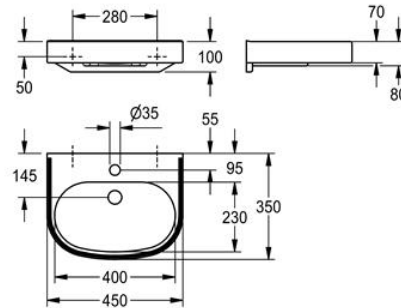

# SINGLE WASH BASIN

ANMW504 | 2030020962

PRODUCT GROUP : Wash basins | ARTICLE FAMILY : Wash basins | ARTICLE GROUP : ANMW500 ++ | MODEL RANGE : VARIUS

Single wash basin VARIUScare made of MIRANIT resin-bonded mineral material, with pore-free, smooth surface (temperature-resistant up to 80°C). Colour Alpine white. Wheelchair accessible and ergonomic designed based on the two-senses principle (tactile and visual), with integrated gripping edge and colour strip (RAL 7022). Seamless moulded bowl, without overflow. With tap hole, integral back panel with integrated brackets and holes for fixing. Rear contoured edge.

Dimensions: 450 x 100 x 350 mm (W x H x D)

Bowl dimensions: 400 x 60 x 230 mm (W x H x D)

## TECHNICAL DATA

gross weight	13.12 kg
net weight	12.50 kg
type of basin	vanity basin
bowl position	center
colour	alpinewhite
material	mineral material
material code	Miranit
overflow	no
rear upstand	yes
siphon diameter	DN 32
siphon included	no
splash back	no
tap ledge	yes