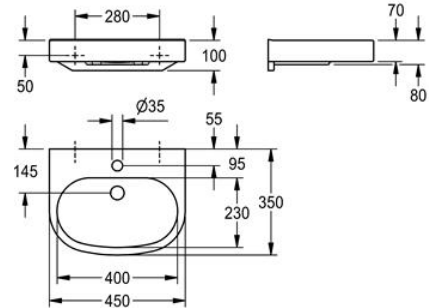

SINGLE WASH BASIN

ANMW505 | 2030020963

PRODUCT GROUP : Wash basins | ARTICLE FAMILY : Wash basins | ARTICLE GROUP : ANMW501 ++ | MODEL RANGE : VARIUS

Single wash basin VARIUScare made of MIRANIT resin-bonded mineral material, with pore-free, smooth surface (temperature-resistant up to 80°C). Colour Alpine white. Wheelchair accessible and ergonomic designed, with integrated gripping edge. Seamless moulded bowl, without overflow. With tap hole, integral back panel with integrated brackets and holes for fixing. Rear contoured edge.

Dimensions: 450 x 100 x 350 mm (W x H x D)

Bowl dimensions: 400 x 60 x 230 mm (W x H x D)

TECHNICAL DATA

gross weight	13.12 kg
net weight	12.50 kg
type of basin	vanity basin
bowl position	center
colour	alpinewhite
material	mineral material
material code	Miranit
overflow	no
rear upstand	yes
siphon diameter	DN 32
siphon included	no
splash back	no
tap ledge	yes