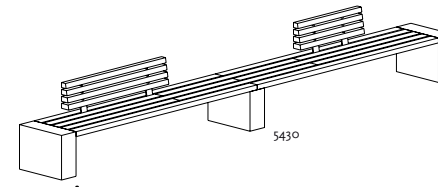

# Alena<sup>540</sup>

SE ALE F 760 F60 XX 54

Double-length seat with slats manufactured in 2500mm and 1250mm lengths to provide a staggered joint detail, made from untreated long-lasting FSC-certified hardwood, which will weather to a natural silver-grey patina.

Concrete feet free-stand on finished floor level (the middle leg is shorter, to fit under the slats).

The design is protected via German Patent and Trade Mark Office (DPMA): design register number 40 2012 004 645.0.

Backrests can be added as required in 880mm or 1380mm lengths, positioned in line or on opposite sides.