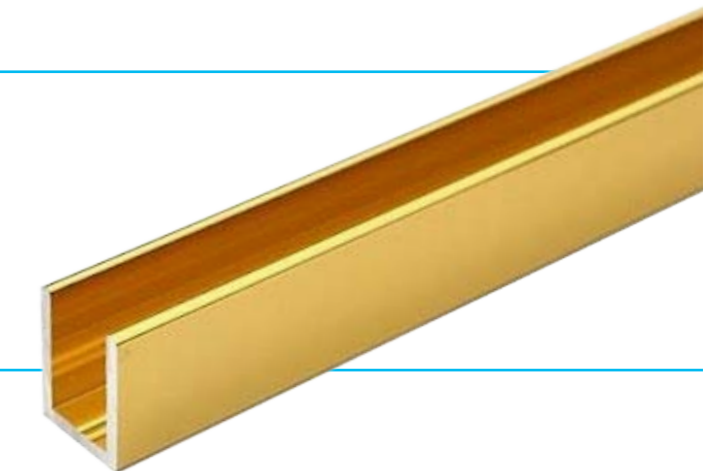

Reinforcement tube, SS-304, 1.3mtr, 19mm dia, 0.8mm wall thickness, brushed brass finish

BU 5420028

Bar to wall reinforcement bracket for 19mm dia tube, flat back, brushed brass

BU 5420058

Bar to glass reinforcement bracket for 19mm dia tube, 8-10mm glass, brushed brass

BU 5420009

Reinforcement tube, SS-304, 1.3mtr, 19mm dia, 0.8mm wall thickness, polished brass finish

BU 5420029

Bar to wall reinforcement bracket for 19mm dia tube, flat back, polished brass

BU 5420059

Bar to glass reinforcement bracket for 19mm dia tube, 8-10mm glass, closed bar hole, polished brass

BU 6703468

Aluminium U-channel, 3mtr, for 10mm glass, 2.05mm wall thickness, 19x14.3mm overall, brushed brass finish

BU 6703419

Aluminium U-channel, 3mtr, for 10mm glass, 2.05mm wall thickness, 19x14.3mm overall, polished brass finish

BU 6703469

Aluminium U-channel, 2mtr, for 8mm glass, 1mm wall thickness, 12x10.2mm overall, polished brass finish

All Bilbao Brass glass to wall hinges are supplied with screws and adjustment allen keys