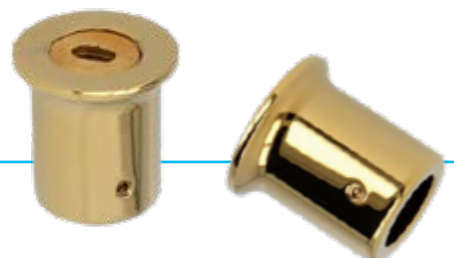

BO 5211916

40 KG
/pair

Bilbao Brass, shower hinge, for 6-10mm glass,
glass to glass 180°, 15° adjustment,
polished brass

BU 5213718

Bilbao Brass door knob, 40mm dia,
for 6-12mm glass, drill hole 8-10mm dia,
brushed brass

BU 5213728

Bilbao Brass door knob, 30mm dia,
for 6-12mm glass, drill hole 10mm dia,
brushed brass

BU 5213729

Bilbao Brass door knob, 30mm dia,
for 6-12mm glass, drill hole 10mm dia,
polished brass

BU 5420008

Reinforcement tube, SS-304, 1.3mtr, 19mm dia, 0.8mm wall thickness, brushed brass finish

BU 5420028

Bar to wall reinforcement bracket for 19mm dia tube, flat back, brushed brass

BU 5420058

Bar to glass reinforcement bracket for 19mm dia tube, 8-10mm glass, brushed brass

BU 5420009

Reinforcement tube, SS-304, 1.3mtr, 19mm dia, 0.8mm wall thickness, polished brass finish

BU 5420029

Bar to wall reinforcement bracket for 19mm dia tube, flat back, polished brass

BU 5420059

Bar to glass reinforcement bracket for 19mm dia tube, 8-10mm glass, closed bar hole, polished brass