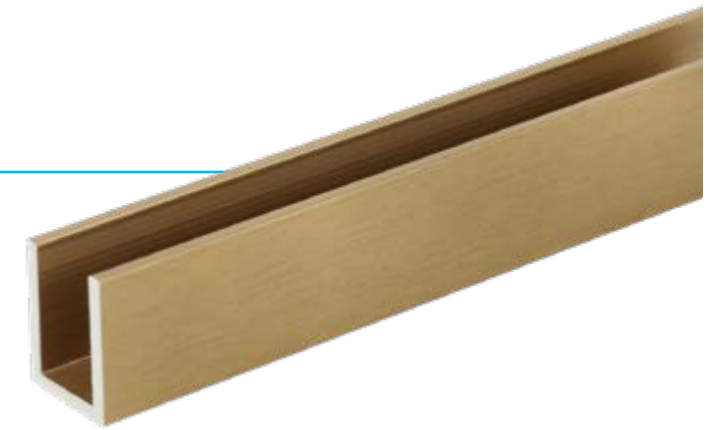

BU 5420009

Reinforcement tube, SS-304, 1.3mtr, 19mm dia, 0.8mm wall thickness, polished brass finish

BU 5420029

Bar to wall reinforcement bracket for 19mm dia tube, flat back, polished brass

BU 5420059

Bar to glass reinforcement bracket for 19mm dia tube, 8-10mm glass, closed bar hole, polished brass