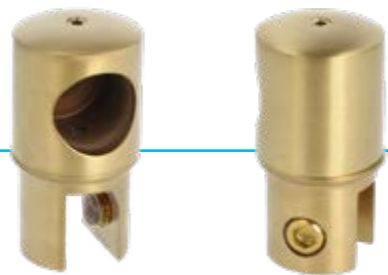

BO 5211916

40 KG
/pair

Bilbao Brass, shower hinge, for 6-10mm glass,
glass to glass 180°, 15° adjustment,
polished brass

BU 5213718

Bilbao Brass door knob, 40mm dia,
for 6-12mm glass, drill hole 8-10mm dia,
brushed brass

BU 5213728

Bilbao Brass door knob, 30mm dia,
for 6-12mm glass, drill hole 10mm dia,
brushed brass

BU 5213729

Bilbao Brass door knob, 30mm dia,
for 6-12mm glass, drill hole 10mm dia,
polished brass

BU 5420008

Reinforcement tube, SS-304, 1.3mtr, 19mm dia, 0.8mm wall thickness, brushed brass finish

BU 5420028

Bar to wall reinforcement bracket for 19mm dia tube, flat back, brushed brass

BU 5420058

Bar to glass reinforcement bracket for 19mm dia tube, 8-10mm glass, brushed brass

BU 5420009

Reinforcement tube, SS-304, 1.3mtr, 19mm dia, 0.8mm wall thickness, polished brass finish

BU 5420029

Bar to wall reinforcement bracket for 19mm dia tube, flat back, polished brass

BU 5420059

Bar to glass reinforcement bracket for 19mm dia tube, 8-10mm glass, closed bar hole, polished brass