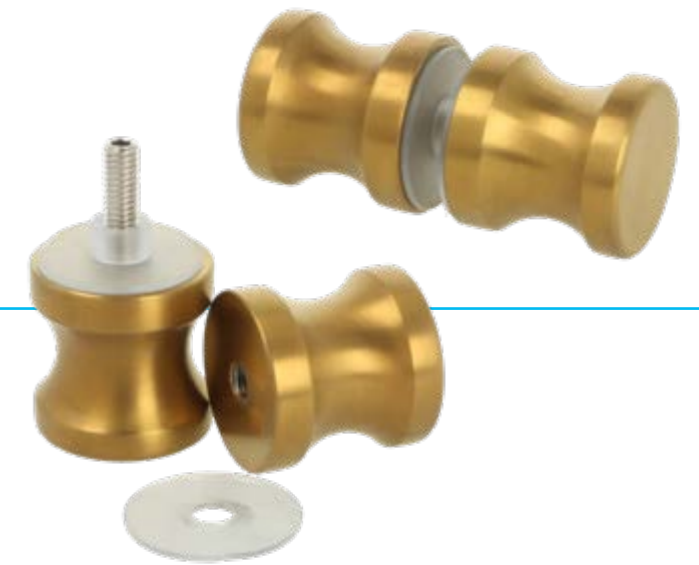

BO 5211909

40 KG
/pair

Bilbao Brass, shower hinge, for 6-10mm glass,
glass to wall 90°, 15° adjustment,
one side wall mounted, brushed brass

BO 5211912

40 KG
/pair

Bilbao Brass, shower hinge, for 6-10mm glass,
glass to wall 90°, 15° adjustment,
two side wall mounted, polished brass

BO 5211908

40 KG
/pair

Bilbao Brass, shower hinge, for 6-10mm glass,
glass to wall 90°, 15° adjustment,
one side wall mounted, polished brass

BO 5211917

40 KG
/pair

Bilbao Brass, shower hinge, for 6-10mm glass,
glass to glass 180°, 15° adjustment,
brushed brass

BO 5211916

40 KG
/pair

Bilbao Brass, shower hinge, for 6-10mm glass,
glass to glass 180°, 15° adjustment,
polished brass

BU 5213718

Bilbao Brass door knob, 40mm dia,
for 6-12mm glass, drill hole 8-10mm dia,
brushed brass

BU 5213728

Bilbao Brass door knob, 30mm dia,
for 6-12mm glass, drill hole 10mm dia,
brushed brass

BU 5213729

Bilbao Brass door knob, 30mm dia,
for 6-12mm glass, drill hole 10mm dia,
polished brass

BU 5420008