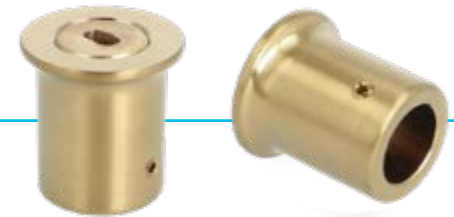

BO 5211916

40 KG
/pair

Bilbao Brass, shower hinge, for 6-10mm glass,
glass to glass 180°, 15° adjustment,
polished brass

BU 5213718

Bilbao Brass door knob, 40mm dia,
for 6-12mm glass, drill hole 8-10mm dia,
brushed brass

BU 5213728

Bilbao Brass door knob, 30mm dia,
for 6-12mm glass, drill hole 10mm dia,
brushed brass

BU 5213729

Bilbao Brass door knob, 30mm dia,
for 6-12mm glass, drill hole 10mm dia,
polished brass

BU 5420008

Reinforcement tube, SS-304, 1.3mtr, 19mm dia, 0.8mm wall thickness, brushed brass finish

BU 5420028

Bar to wall reinforcement bracket for 19mm dia tube, flat back, brushed brass

BU 5420058

Bar to glass reinforcement bracket for 19mm dia tube, 8-10mm glass, brushed brass

BU 5420009

Reinforcement tube, SS-304, 1.3mtr, 19mm dia, 0.8mm wall thickness, polished brass finish

BU 5420029

Bar to wall reinforcement bracket for 19mm dia tube, flat back, polished brass

BU 5420059

Bar to glass reinforcement bracket for 19mm dia tube, 8-10mm glass, closed bar hole, polished brass