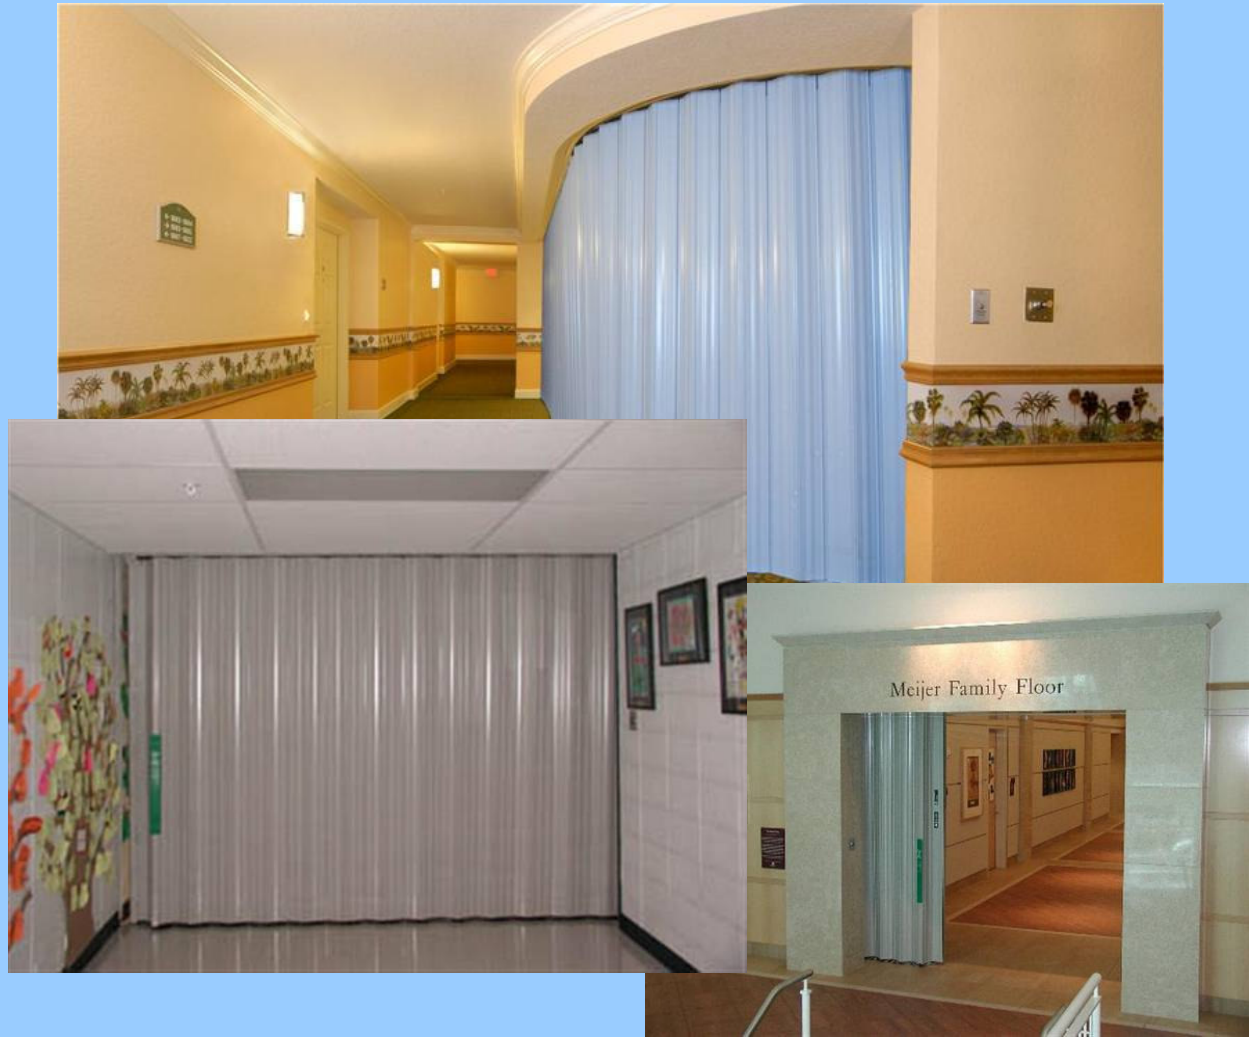

FireGuard Partitions

FireGuard concertina partitions provide a unique dimension in architectural expression, allowing critical fire safety requirements to be met. Complying with BS EN 1634-1-2000 certified up to 2 hours. FireGuard is a top hung horizontally sliding automatic fire door, generally activated from a fire alarm system or smoke detectors, and can be configured in straight or curved design. When not activated FireGuard is out of sight in a pre built pocket. but can also be used to secure an area with access gained through key switch or card reader.

Related website: www.fireguard-partitions.co.uk