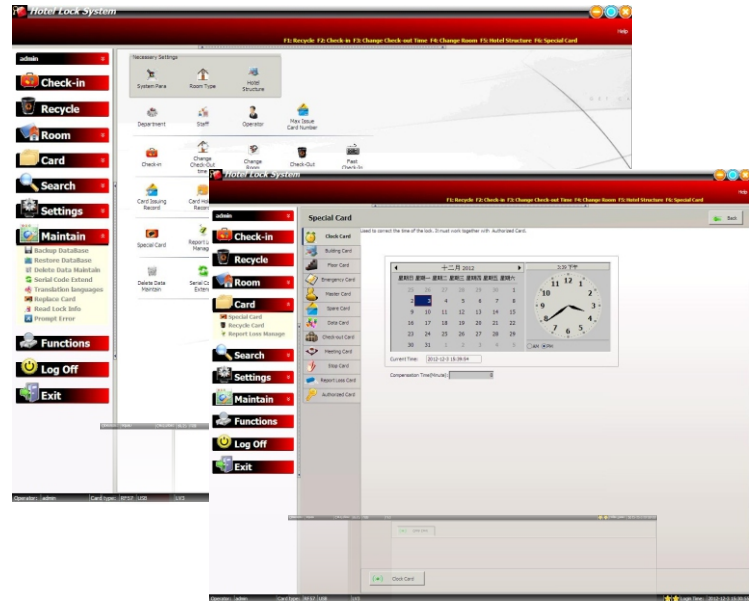

Features

- User friendly layout log in records
- Issue records
- Individual lock access records
- Networkable
- Varied security levels
- Variable access times
- Ability to block individual cards
- Multiple building management
- Cleaner cards, waiter cards and whole floor cards
- Manages unlimited number of locks
- Complete access management of both guests and staff
- Ability to work alongside Property Management Systems (PMS) and Till Systems

RFID Encoder

- Links directly to card software
- USB connection
- Easy to operate/install
- Both reads and writes data
- Small and compact

RFID Key Cards

- Credit card size
- No physical contact with the lock required
- Customised printing available
- Re-writable