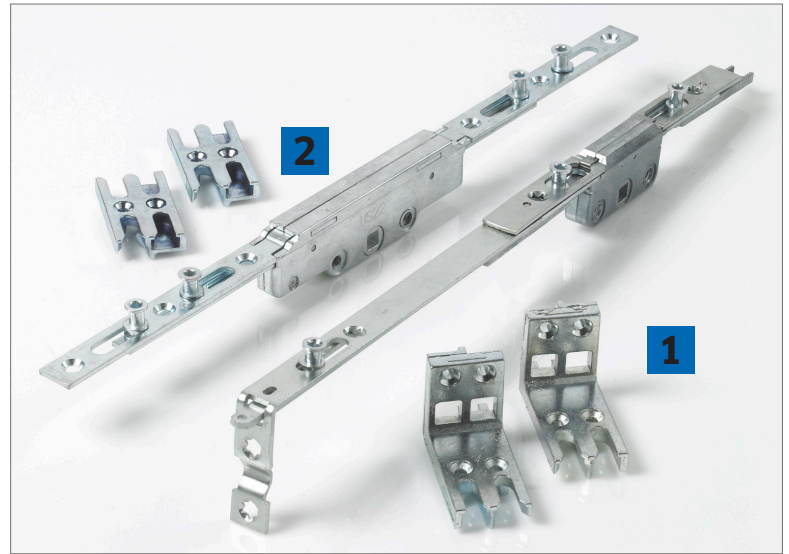

## 1. YALE SHOOTBOLT

High security shootbolt engineered to provide versatility, reliability and the most stringent security applications. 2 centre opposing cams together with cam and shootbolt to both corners providing a minimum of 6 locking points to all windows. Cast keeps with night vent facility complete this high security lock offering.

## 2. ENCLOSER

The encloser features a slim gearbox with opposing mushroom cams along the espag rod which “enclose” from both sides into each cast keep for maximum security.

## 3. ESPAGNOLETTE

High performance espagnolette designed with night vent facility and cast keeps. Uniquely designed gearbox provides a smooth operation.

PART NO.	DESCRIPTION	QUANTITY	UNIT OF MEASURE
YWL1720-19	SHOOTBOLT LOCK GEAR BOX	40	PACK
YWR0-19	SHOOTBOLT LOCK ROD 326MM TO 474MM	40	PACK
YWR3-07-19	SHOOTBOLT LOCK ROD 708MM TO 1120MM	40	PACK
YWR7-07R-19	SHOOTBOLT LOCK ROD 970MM TO 1420MM	20	PACK
PWK211-19	SHOOTBOLT LOCK KEEP	100	PACK
PWK411-19	SHOOTBOLT LOCK KEEP LH	50	PACK
PWK611-19	SHOOTBOLT LOCK KEEP RH	50	PACK
YWBL1-2007-19	SHOOTBOLT ENCLOSER ROD 270MM TO 350MM	10	PACK
YWBL2-2007-19	SHOOTBOLT ENCLOSER ROD 350MM TO 600MM	10	PACK
YWBL3-2007-19	SHOOTBOLT ENCLOSER ROD 550MM TO 800MM	10	PACK
YWBL4-2007R-19	SHOOTBOLT ENCLOSER ROD 750MM TO 950MM	10	PACK
YWBL5-2007R-19	SHOOTBOLT ENCLOSER ROD 900MM TO 1100MM	10	PACK
YWBL6-2007R-19	SHOOTBOLT ENCLOSER ROD 1050MM TO 1250MM	10	PACK
YWBL7-2007R-19	SHOOTBOLT ENCLOSER ROD 1150MM TO 1400MM	10	PACK
VESPAG250	250MM ESPAG ROD	10	PACK
VESPAG400	400MM ESPAG ROD	10	PACK
VESPAG600	600MM ESPAG ROD	10	PACK
VESPAG800	800MM ESPAG ROD	10	PACK
VESPAG1000	1000MM ESPAG ROD	10	PACK