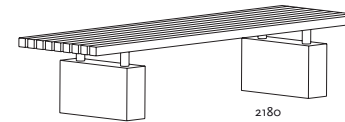

Cube²²⁰

BE CUB S 567 F60 XX 21

Double-width seat, 600mm deep by 2180mm long, supported by stainless steel tubes set into polished, black-grey granite (supplied via the Fair Stone Standard). Slats are made from untreated long-lasting FSC-certified hardwood, which will weather to a natural silver-grey patina. Free standing, with bases typically set approximately 50mm below finished floor level.