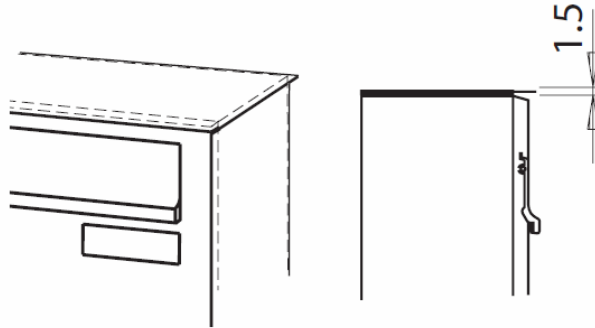

EP Surround