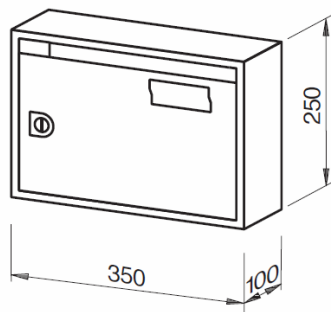

Model 2040

Dimensions **2040** 270 x 370 x 110mm

Aperture 235 x 30mm

Model 2070

Dimensions **2070-1** 370 x 330 x 100mm

2072-1 370 x 330 x 150mm

Aperture 335 x 30mm

Model Urban

| Mailboxes | Steel Doors | Secure Cabinets | Safes

	Model HD1	HD2
Dimensions	390 x 265 x 125mm	300 x 150 x 360mm
Aperture	232 x 25mm	265 x 25mm

DAD UK Ltd Unit 10 - 15 Wotton Trading Estate, Ashford, Kent TN23 6LL