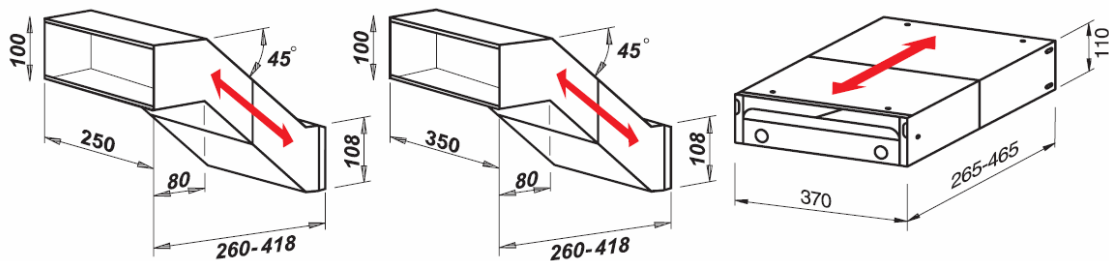

	Model 2000	2002	2375
Dimensions	250 x 100 x 260-418mm	350 x 125 x 260-418mm	370 x 110 x 265-465mm
Aperture	230 x 30mm	325 x 30mm	335 x 30mm

DAD UK Ltd Unit 10 - 15 Wotton Trading Estate, Ashford, Kent TN23 6LL