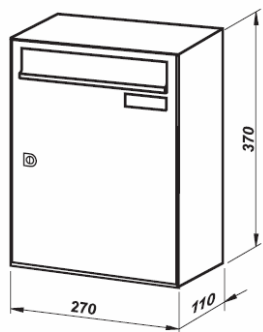

Model 2040

Dimensions **2040** 270 x 370 x 110mm

Aperture 235 x 30mm