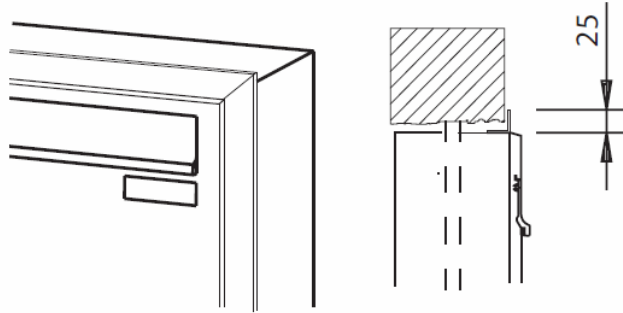

| Mailboxes | Steel Doors | Secure Cabinets | Safes

For In the wall mounting

PE Surround

PR Surround