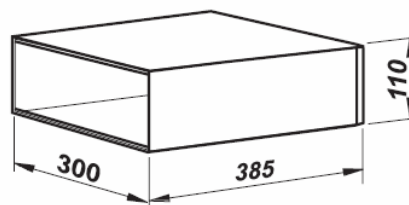

Model	2035

Dimensions	2035-1 300 x 110 x 385mm

	2035-2 300 x 220 x 385mm

	2035-3 300 x 330 x 385mm

Aperture	265 x 30mm

DAD UK Ltd Unit 10 - 15 Wotton Trading Estate, Ashford, Kent TN23 6LL

T +44 (0)1233 630406 **F** +44 (0)1233 630708 **E** info@dadgroup.co.uk **W** www.dadgroup.co.uk

Registered in England and Wales: Company number 3208333 VAT Registration Number: 662 1773 32
Registered Office: Stourside Place, 35-41 Station Road, Ashford, Kent TN23 1PP