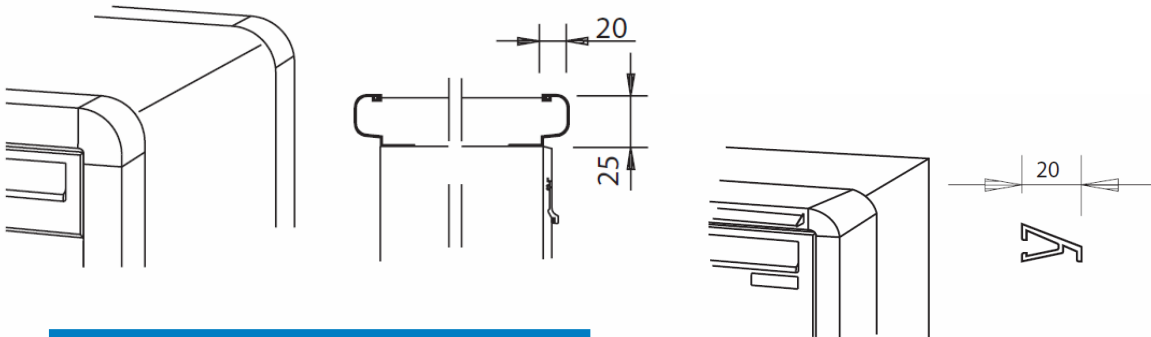

PRD Surround

Rain deflector

DAD UK Ltd Unit 10 - 15 Wotton Trading Estate, Ashford, Kent TN23 6LL

T +44 (0)1233 630406 **F** +44 (0)1233 630708 **E** info@dadgroup.co.uk **W** www.dadgroup.co.uk

Registered in England and Wales: Company number 3208333 VAT Registration Number: 662 1773 32
Registered Office: Stourside Place, 35-41 Station Road, Ashford, Kent TN23 1PP