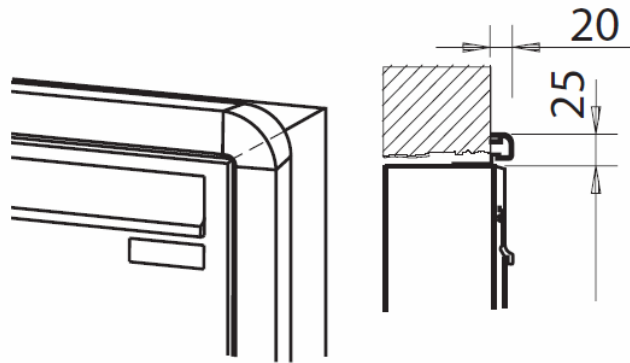

PE Surround