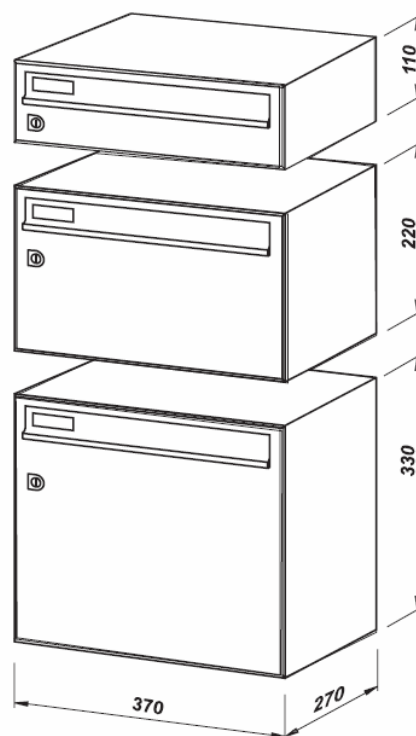

DAD UK Ltd Unit 10 - 15 Wotton Trading Estate, Ashford, Kent TN23 6LL

T +44 (0)1233 630406 **F** +44 (0)1233 630708 **E** info@dadgroup.co.uk **W** www.dadgroup.co.uk

Registered in England and Wales: Company number 3208333 VAT Registration Number: 662 1773 32
Registered Office: Stourside Place, 35-41 Station Road, Ashford, Kent TN23 1PP