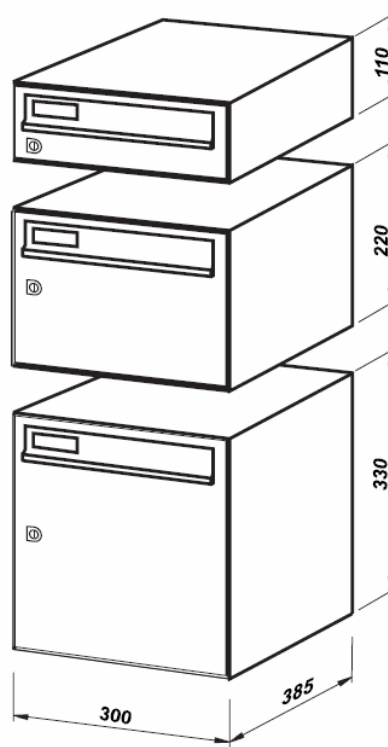

DAD UK Ltd Unit 10 - 15 Wotton Trading Estate, Ashford, Kent TN23 6LL

T +44 (0)1233 630406 **F** +44 (0)1233 630708 **E** info@dadgroup.co.uk **W** www.dadgroup.co.uk

Registered in England and Wales: Company number 3208333 VAT Registration Number: 662 1773 32
Registered Office: Stourside Place, 35-41 Station Road, Ashford, Kent TN23 1PP