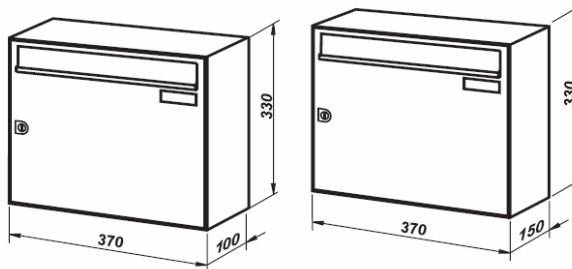

Model 2030

Dimensions	2030-1 300 x 110 x 385mm
	2030-2 300 x 220 x 385mm
	2030-3 300 x 330 x 385mm
Aperture	265 x 30mm

DAD UK Ltd Unit 10 - 15 Wotton Trading Estate, Ashford, Kent TN23 6LL

T +44 (0)1233 630406 **F** +44 (0)1233 630708 **E** info@dadgroup.co.uk **W** www.dadgroup.co.uk

Model 2040

Dimensions **2040** 270 x 370 x 110mm

Aperture 235 x 30mm

Model 2070

Dimensions **2070-1** 370 x 330 x 100mm

2072-1 370 x 330 x 150mm

Aperture 335 x 30mm

Model Urban