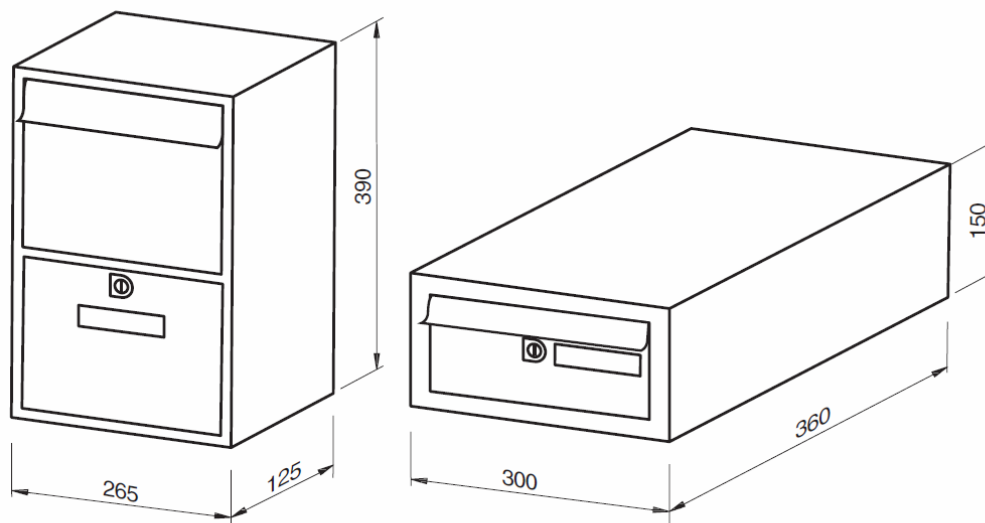

| Mailboxes | Steel Doors | Secure Cabinets | Safes

	Model HD1	HD2
Dimensions	390 x 265 x 125mm	300 x 150 x 360mm
Aperture	232 x 25mm	265 x 25mm

DAD UK Ltd Unit 10 - 15 Wotton Trading Estate, Ashford, Kent TN23 6LL