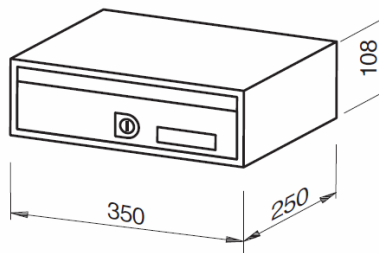

Model Metropolitan

350 x 108 x 250mm

DAD UK Ltd Unit 10 - 15 Wotton Trading Estate, Ashford, Kent TN23 6LL

T +44 (0)1233 630406 **F** +44 (0)1233 630708 **E** info@dadgroup.co.uk **W** www.dadgroup.co.uk

Registered in England and Wales: Company number 3208333 VAT Registration Number: 662 1773 32
Registered Office: Stourside Place, 35-41 Station Road, Ashford, Kent TN23 1PP