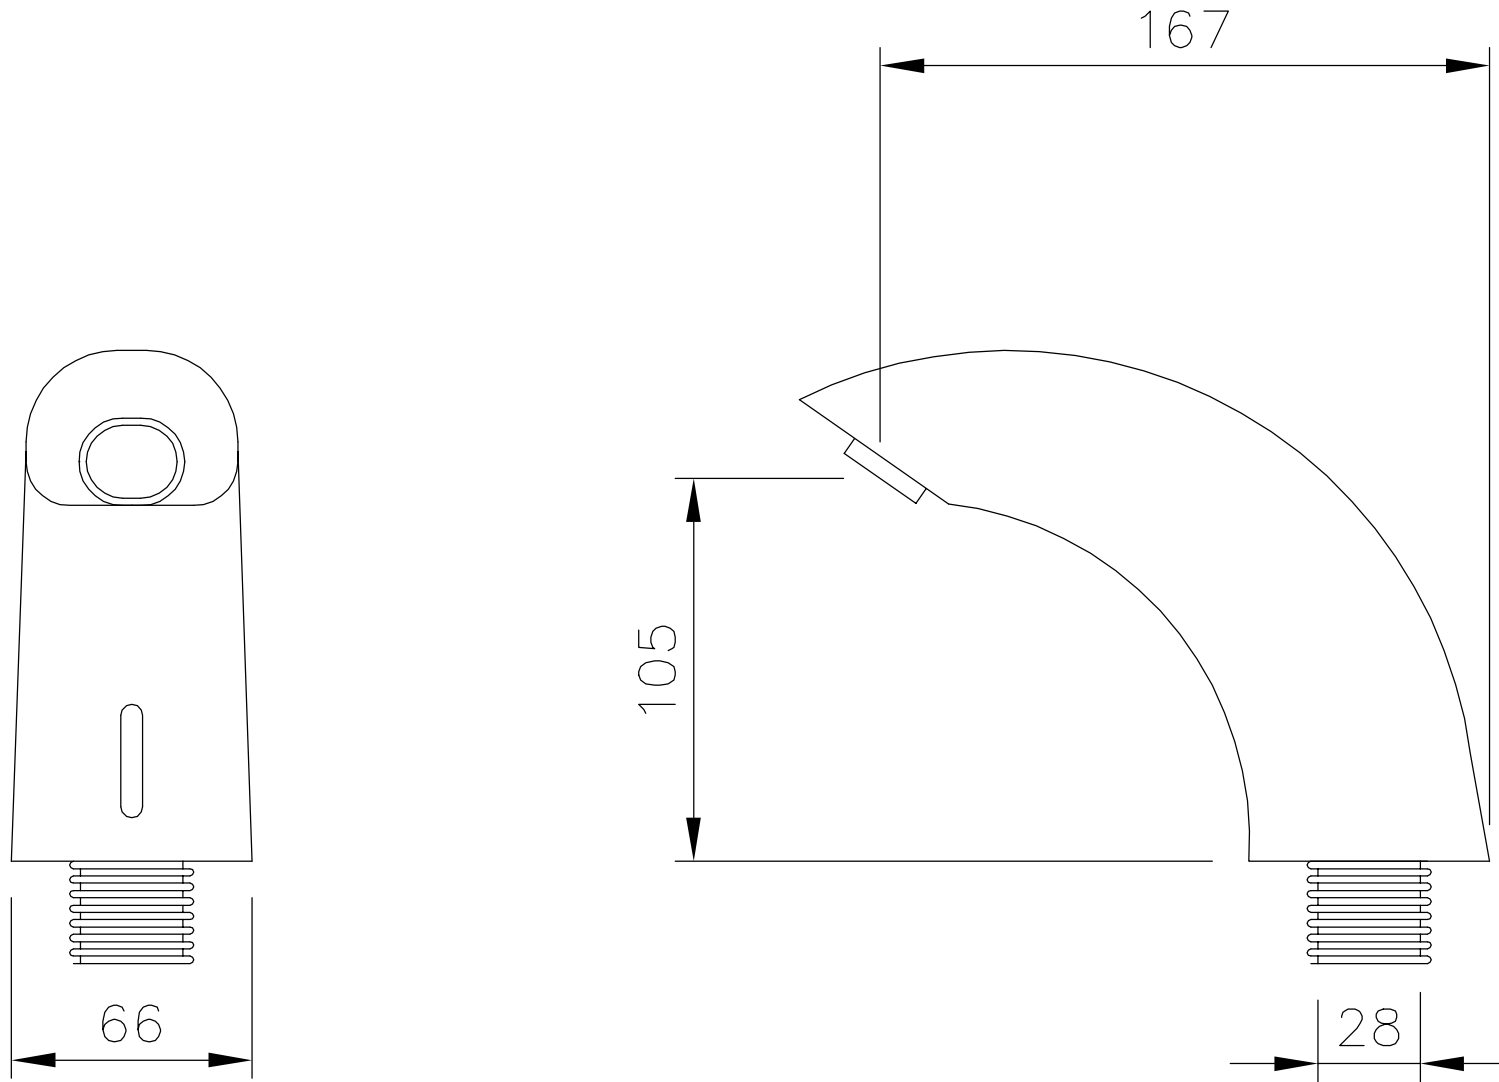

For more information go to www.barbourproductsearch.info

BELL-CHEM PRODUCTS COMPANY
DOLPHIN BLUE ELECTRONIC INFRARED TAP
DB300