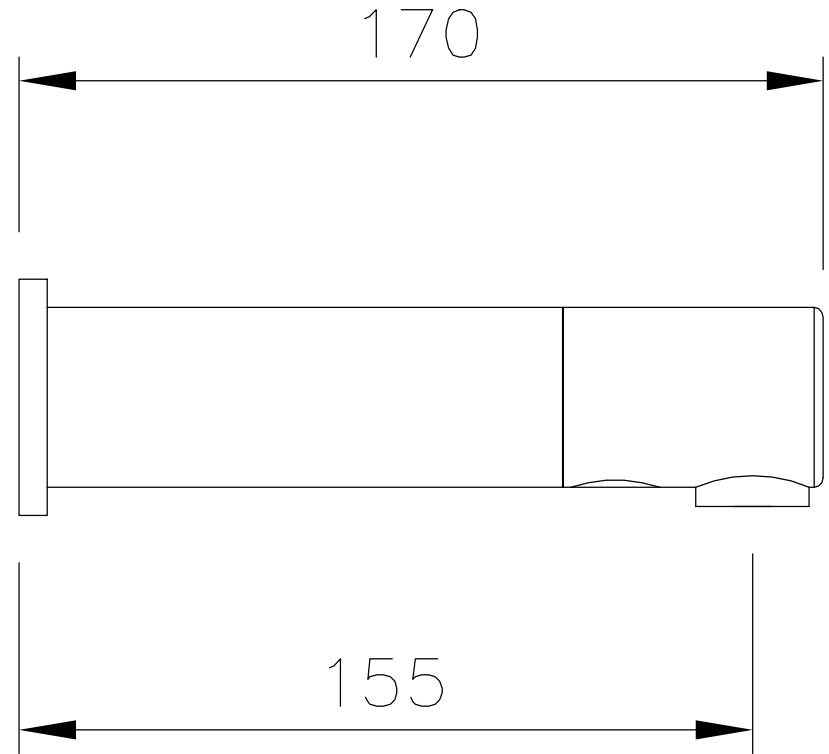

For more information go to www.barbourproductsearch.info

BELL-CHEM PRODUCTS COMPANY
DOLPHIN BLUE PANEL MOUNTED ELECTRONIC INFRARED TAP
DB400