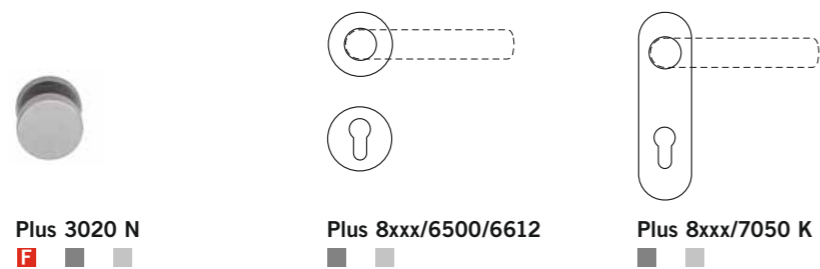

Plus 8100
F E ■ ■

Plus 8906
F ■ ■ ■

Plus 8999
F E ■ ■

Plus 3020 N
F ■ ■

Plus 8xxx/6500/6612
■ ■

Plus 8xxx/7050 K
■ ■

Clear installation advantages with long support lugs.

Long support lugs enable just one fixing screw length to be used for door thicknesses from 38 to 63 mm.