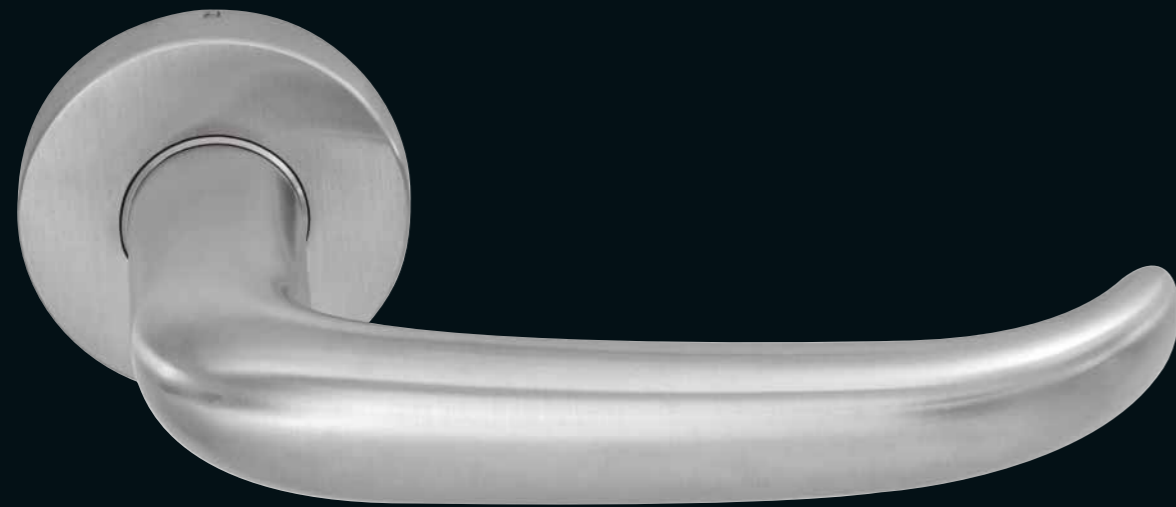

5

YEARS' WARRANTY
ON ALL PRODUCTS
FEATURING PLUS
TECHNOLOGY*

Plus 8999

■ in satin stainless steel

*Subject to our current conditions of warranty and guarantee available at www.dorma.com. Copies will also be sent out on request.