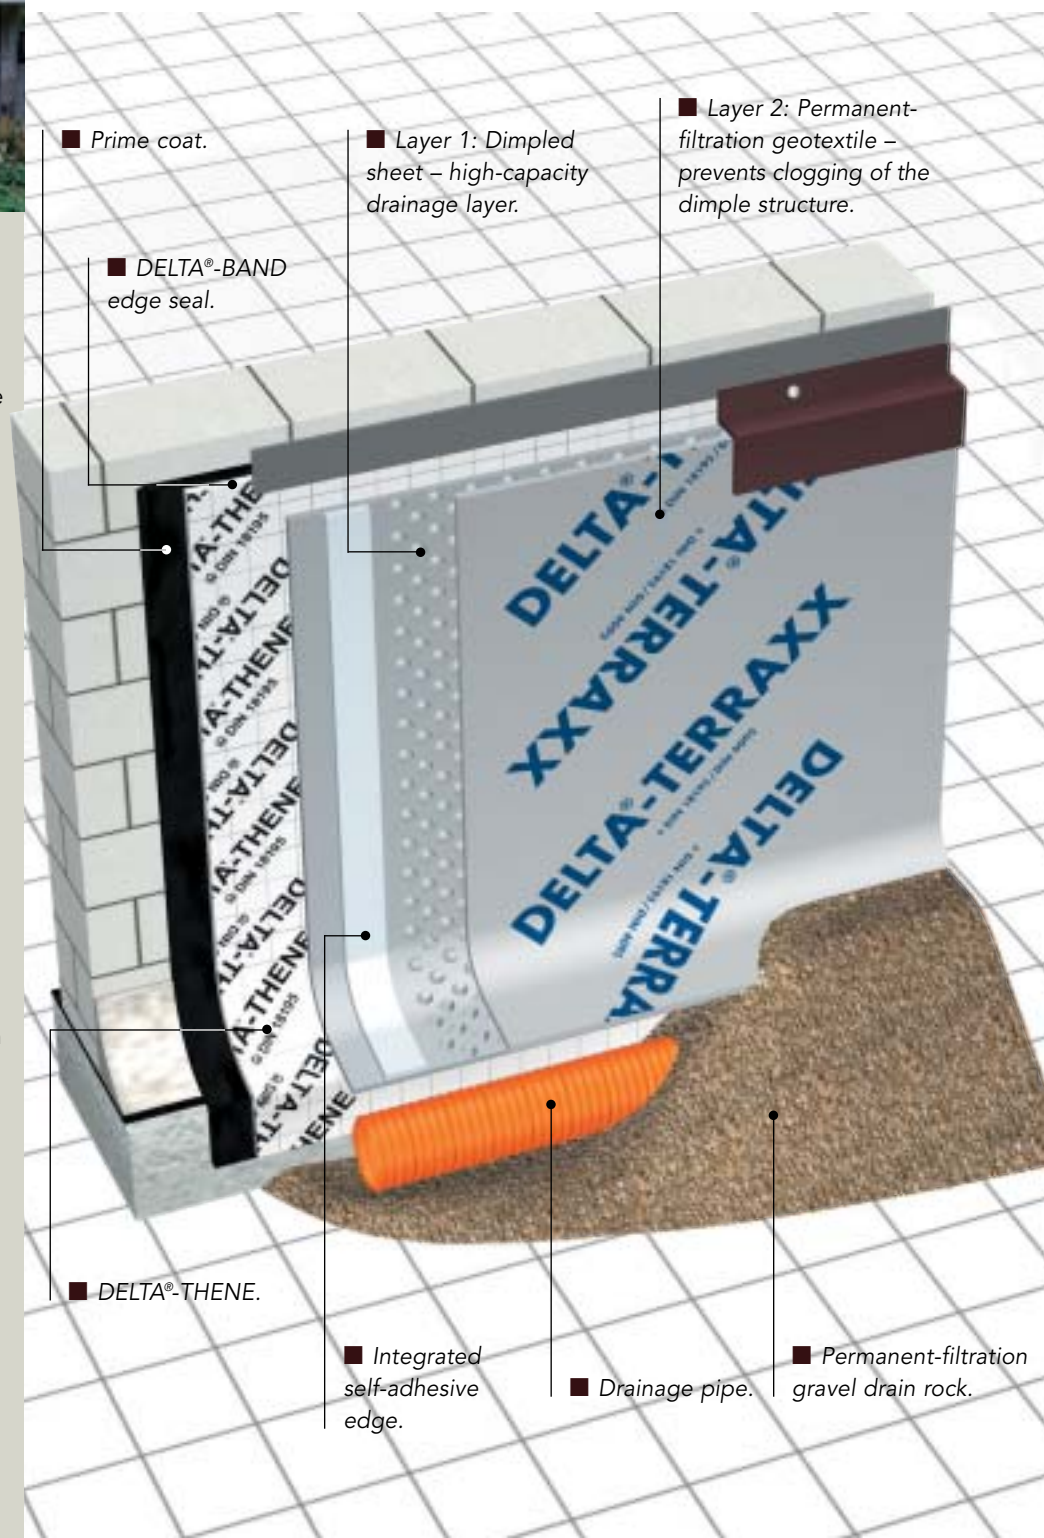

## Guaranteed Permanent Protection

### ■ DELTA®-TERRAXX

DIN 4095 rules that all foundations equipped with drainage pipes must be fitted with a surface drainage system. DELTA®-TERRAXX ensures full compliance with the requirements of this standard. When applied to pressure-resistant structures or waterproof coatings that transmit forces such as, for instance, perimeter insulation boards, rigid or flexible sealing slurries, water-impermeable concrete, or cold-setting self-adhesive waterproofing sheets, the special DELTA®-TERRAXX protection and drainage system offers a maximum of safety for your cellar walls.

### ■ DELTA®-THENE

This cold-setting self-adhesive waterproofing sheet is easy to install straight from the roll. No surface unevenness, no variations in coating thickness. The external sheet made of special HDPE guarantees immediate protection from damp as well as permanent high-quality waterproofing.