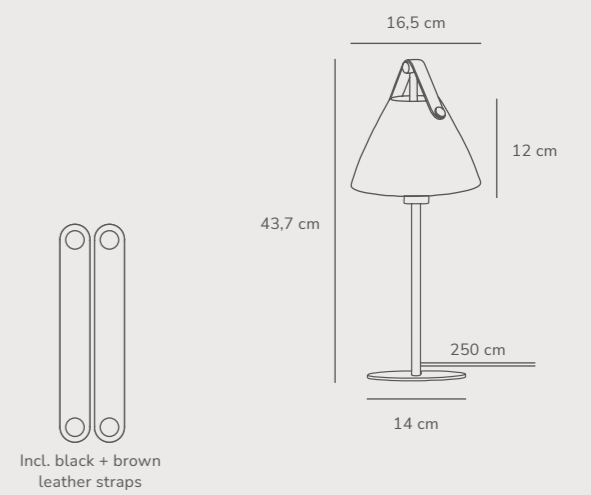

Stay Floor designed by Maria Berntsen

Black 2020464003
Aluminium

Grey 2020464010
Aluminium

Measurements	Dimmable	Cable info	Switch	Max. W	Masterbox
H: 129,2 cm, shade Ø: 15 cm, shade H: 11,7 cm, projection: 58,7 cm, tube Ø: 1,57 cm	No, cannot be dimmed	Black/Grey Textile Not replaceable	On the fixture	60W	Qty. 1

Strap 16 Table G9 designed by Bjørn+Balle

Brushed steel 2020025001
Glass

Measurements	Dimmable	Cable info	Switch	Max. W	Masterbox
H: 43,7 cm, W: 16,5 cm, L: 16,5 cm, shade Ø: 16,5 cm, shade H: 12 cm, tube Ø: 1,2 cm	No, cannot be dimmed	White Textile Not replaceable	On the cable	25W	Qty. 3