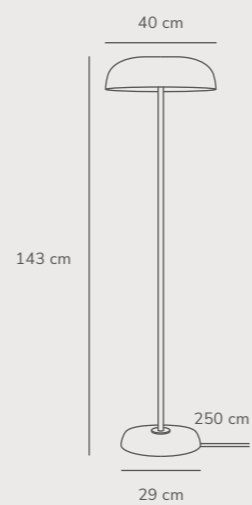

Glossy Floor designed by Maria Berntsen

White 2220344001
Glass

Measurements	Dimmable	Cable info	Switch	Max. W	Masterbox
H: 143 cm, W: 40 cm, L: 40 cm, shade Ø: 40 cm, tube Ø: 1,9 cm	No, cannot be dimmed	White Textile Not replaceable	On the cable	25W	Qty. 1