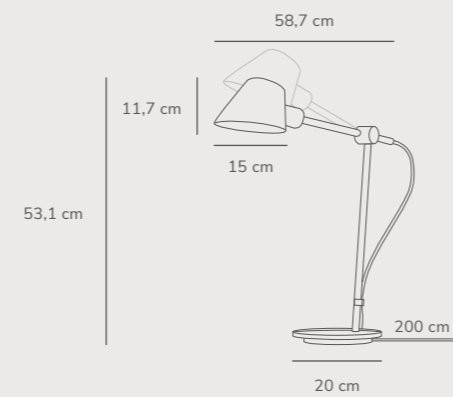

Measurements	Dimmable	Cable info	Switch	Max. W	Masterbox
H: 53,1 cm, shade Ø: 15 cm, shade H: 11,7 cm, projection: 58,7 cm, tube Ø: 1,57 cm	No, cannot be dimmed	Black/Grey Textile Not replaceable	On the fixture	60W	Qty. 2