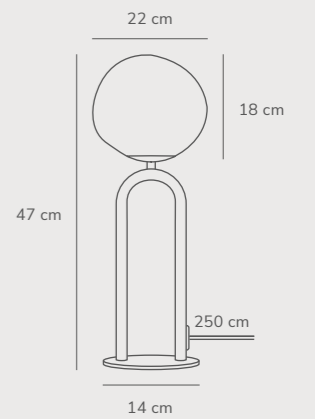

Shapes 22 Pendant designed by Maria Berntsen

Brass 2120013035
Glass

Measurements	Dimmable	Cable info	Canopy info	Max. W	Masterbox
H: 51,5 cm, L: 22 cm, shade Ø: 22 cm, shade H: 18 cm, tube Ø: 1,53 cm	Yes, can be dimmed by choosing a dimmable bulb	Black Textile Not replaceable	Black Plastic 11,5 x 8 cm	15W	Qty. 3

Shapes 27 Pendant designed by Maria Berntsen

Brass 2120023035
Glass

Measurements	Dimmable	Cable info	Canopy info	Max. W	Masterbox
H: 60,5 cm, W: 22 cm, L: 27 cm, shade Ø: 27 cm, shade H: 22 cm, tube Ø: 1,53 cm	Yes, can be dimmed by choosing a dimmable bulb	Black Textile Not replaceable	Black Plastic 11,5 x 8 cm	15W	Qty. 2

Shapes Table designed by Maria Berntsen

Brass 2120055035
Glass

Measurements	Dimmable	Cable info	Switch	Max. W	Masterbox
H: 47 cm, W: 18 cm, L: 22 cm, shade Ø: 22 cm, shade H: 18 cm, tube Ø: 1,53 cm	No, cannot be dimmed	Black Textile Not replaceable	On the cable	15W	Qty. 3

Shapes Wall designed by Maria Berntsen

NEW

Brass 2320321035
Glass

Measurements	Dimmable	Cable info	Switch	Max. W	Masterbox
H: 26 cm, W: 22,5 cm, shade Ø: 22 cm	No, cannot be dimmed	Black Textile Replaceable	On the cable	25W	Qty. 3