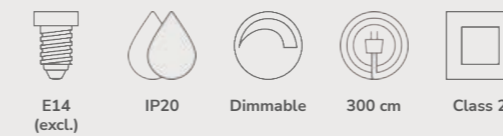

Fabiola Table designed by Charlotte Høncke Design

Black 2220245003
Metal

Measurements	Dimmable	Cable info	Switch	Max. W	Masterbox
H: 48 cm, W: 24 cm, L: 24 cm, shade Ø: 27 cm, tube Ø: 1,6 cm, Ø: 27 cm	No, cannot be dimmed	Black Textile Not replaceable	On the cable	40W	Qty. 3

Glossy Pendant designed by Maria Berntsen

White 2220313001
Glass

Measurements	Dimmable	Cable info	Canopy info	Max. W	Masterbox
H: 11,5 cm, W: 40 cm, L: 40 cm, shade Ø: 40 cm	Yes, can be dimmed by choosing a dimmable bulb	White Textile Not replaceable	White Metal 12,5 cm x 9 cm	25W	Qty. 2