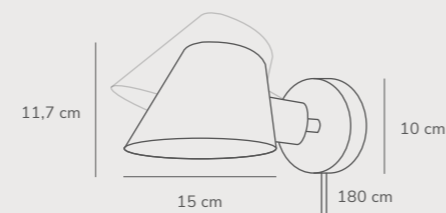

Measurements	Dimmable	Cable info	Switch	Max. W	Masterbox
H: 11,7 cm, W: 15 cm, L: 15 cm, shade Ø: 15 cm, shade H: 11,7 cm	No, cannot be dimmed	Black/Grey Textile Replaceable	On the fixture	60W	Qty. 3