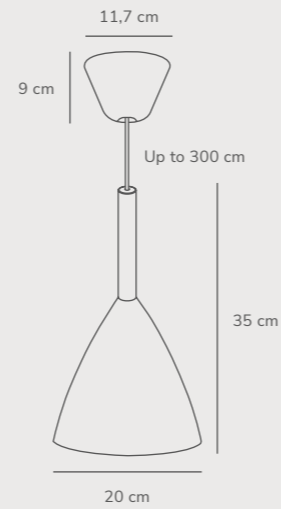

Measurements	Dimmable	Cable info	Canopy info	Max. W	Masterbox
H: 35 cm, shade Ø: 20 cm, shade H: 35 cm	Yes, can be dimmed by choosing a dimmable bulb	White/Black/Grey Textile Not replaceable	White/Black/Grey Plastic 11,7 cm x 7 cm	40W	Qty. 3