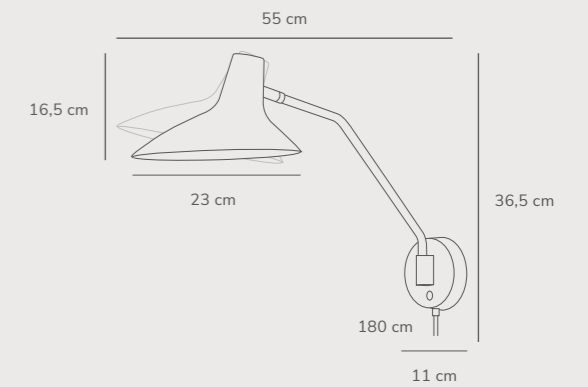

Measurements	Dimmable	Cable info	Switch	Max. W	Masterbox
H: 36,5 cm, W: 23 cm, L: 55 cm, shade Ø: 23 cm, shade H: 16,5 cm, tube Ø: 1,25 cm	No, cannot be dimmed	Black Textile Replaceable	On the fixture	25W	Qty. 3