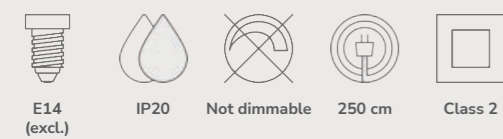

Measurements	Dimmable	Cable info	Switch	Max. W	Masterbox
H: 143 cm, W: 40 cm, L: 40 cm, shade Ø: 40 cm, tube Ø: 1,9 cm	No, cannot be dimmed	White Textile Not replaceable	On the cable	25W	Qty. 1