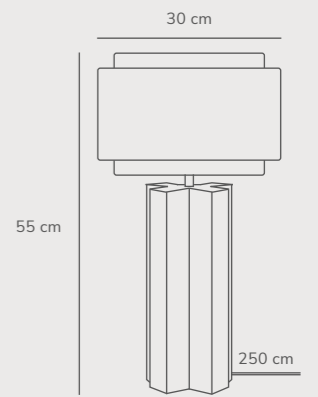

Measurements	Dimmable	Cable info	Switch	Max. W	Masterbox
H: 55 cm, W: 30 cm, L: 30 cm, shade Ø: 30 cm	No, cannot be dimmed	White Textile Not replaceable	On the fixture	25W	Qty. 2