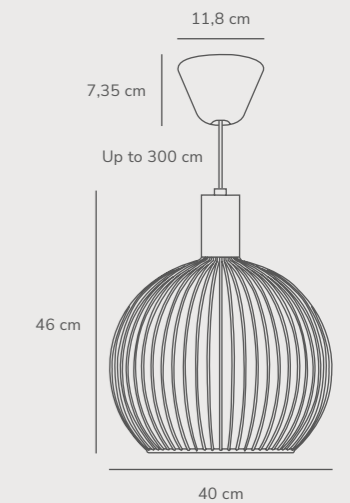

Artist 40 Pendant designed by Bønnelycke MDD

Black 83093003 Metal Grey 83093010 Metal Beige 83093009 Metal Copper 83093030 Metal

Measurements	Dimmable	Cable info	Canopy info	LED W	Lifespan	Masterbox
H: 6 cm, shade Ø: 40 cm, shade H: 6 cm	Yes, has built-in dimmable light source for wall dimmer	Black/Grey/Beige Textile Not replaceable	Black/Grey/White Plastic 11,4 cm x 8,2 cm	24W	30000 hours	Qty. 1

Aver 30 Pendant designed by Carlo Volf

Black 84243003 Metal

Measurements	Dimmable	Cable info	Canopy info	Max. W	Masterbox
H: 35 cm, shade Ø: 30 cm, shade H: 35 cm	Yes, can be dimmed by choosing a dimmable bulb	Black Textile Not replaceable	Black Plastic 11,8 cm x 7,35 cm	60W	Qty. 2

Aver 40 Pendant designed by Carlo Volf

Black 84253003 Metal

Measurements	Dimmable	Cable info	Canopy info	Max. W	Masterbox
H: 46 cm, shade Ø: 40 cm	Yes, can be dimmed by choosing a dimmable bulb	Black Textile Not replaceable	Black Plastic 11,8 cm x 7,35 cm	60W	Qty. 1