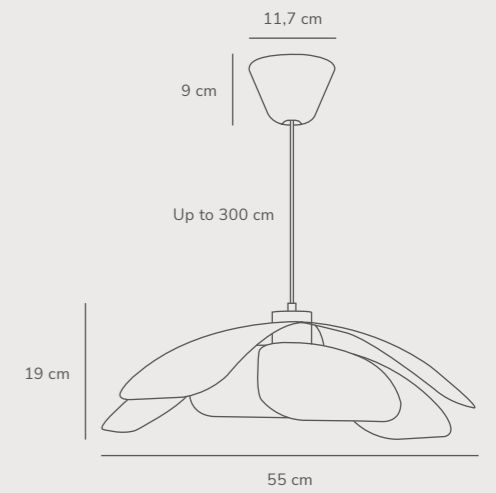

Tullio Pendant designed by Anker Studio

White 2220033001
Metal

Black 2220033003
Metal

Measurements	Dimmable	Cable info	Canopy info	Max. W	Masterbox
H: 73 cm, W: 60 cm, L: 60 cm, shade Ø: 25 cm, shade H: 12,5 cm, tube Ø: 1,3 cm	Yes, can be dimmed by choosing a dimmable bulb	White/Black Textile Not replaceable	White/Black Metal 12,4 x 9 cm	3x25W	Qty. 1

Maple 55 Pendant designed by Charlotte Høncke Design

Black 2220293003
Metal

Brown 2220293009
Metal

Measurements	Dimmable	Cable info	Canopy info	Max. W	Masterbox
H: 19 cm, W: 55 cm, L: 55 cm, shade Ø: 55 cm	Yes, can be dimmed by choosing a dimmable bulb	White/Black Textile Not replaceable	White Plastic 11,7 x 9 cm	40W	Qty. 3