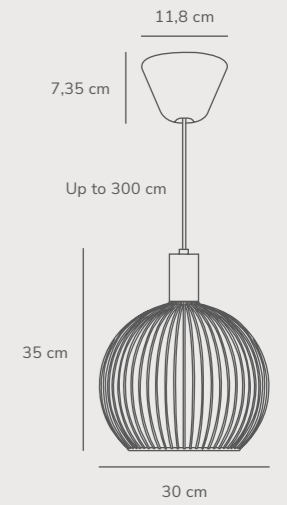

Aver 30 Pendant designed by Carlo Volf

Measurements	Dimmable	Cable info	Canopy info	Max. W	Masterbox
H: 35 cm, shade Ø: 30 cm, shade H: 35 cm	Yes, can be dimmed by choosing a dimmable bulb	Black Textile Not replaceable	Black Plastic 11,8 cm x 7,35 cm	60W	Qty. 2