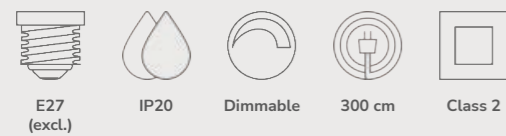

Shapes 22 Pendant designed by Maria Berntsen

Brass 2120013035
Glass

Measurements	Dimmable	Cable info	Canopy info	Max. W	Masterbox
H: 51,5 cm, L: 22 cm, shade Ø: 22 cm, shade H: 18 cm, tube Ø: 1,53 cm	Yes, can be dimmed by choosing a dimmable bulb	Black Textile Not replaceable	Black Plastic 11,5 x 8 cm	15W	Qty. 3