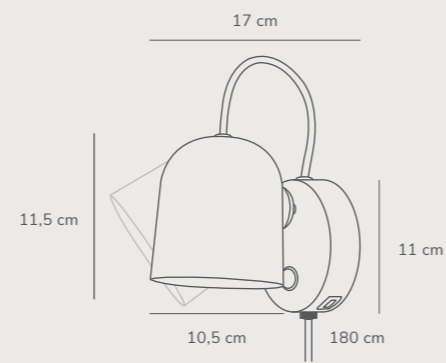

Align Pendant designed by Maria Berntsen

Measurements	Dimmable	Cable info	Canopy info	Max. W	Masterbox
H: 27,1 cm, W: 33,4 cm, L: 33,4 cm, shade Ø: 32 cm	No, cannot be dimmed	White/Black Textile Not replaceable	White/Black Metal 12,4 x 9,6 cm	15W	Qty. 2

Angle E27 Pendant designed by Maria Berntsen

Measurements	Dimmable	Cable info	Canopy info	Max. W	Masterbox
H: 31,5 cm, shade Ø: 20,6 cm	Yes, can be dimmed by choosing a dimmable bulb	White/Black/Grey Textile Not replaceable	White/Black/Grey Plastic 11,85 x 7,35 cm	60W	Qty. 3

Angle GU10 Wall designed by Maria Berntsen

White/Telegrey 2120601001
Metal

Black 2120601003
Metal

Grey 2120601010
Metal

Measurements	Dimmable	Cable info	Switch	Max. W	Masterbox
H: 11,5 cm, W: 10,5 cm, L: 17 cm, shade Ø: 10,5 cm	No, cannot be dimmed	White/Black/Grey Textile Replaceable	On the fixture	25W	Qty. 3