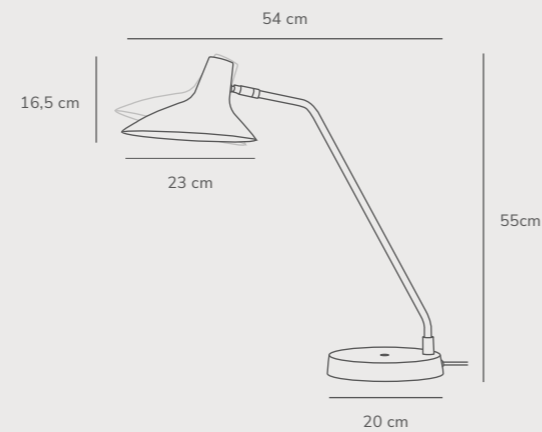

Darci Table designed by Bjørn+Balle

Measurements	Dimmable	Cable info	Switch	Max. W	Masterbox
H: 55 cm, W: 23 cm, L: 54 cm, shade Ø: 23 cm, shade H: 16,5 cm, tube Ø: 1,25 cm	No, cannot be dimmed	Black Textile Not replaceable	On the base	25W	Qty. 2

Darci Floor designed by Bjørn+Balle