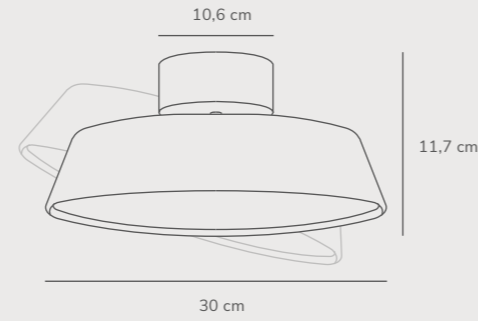

Kaito Dim Ceiling designed by Bønnelycke MDD