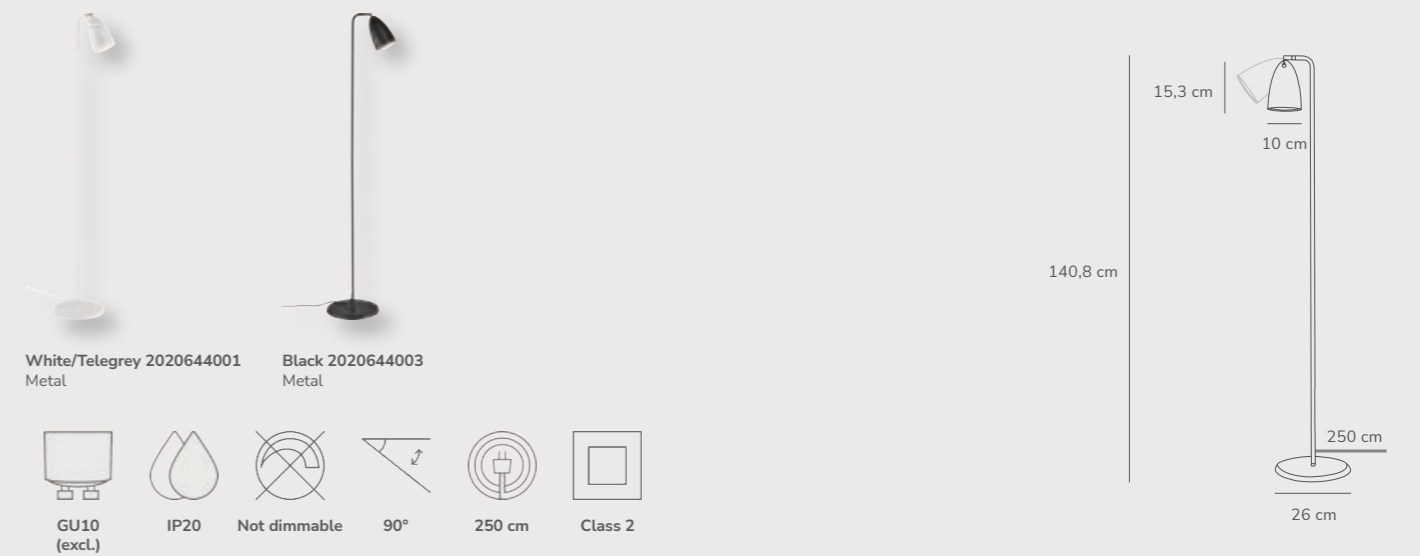

Nexus 2.0 Floor designed by Bønnelycke MDD

Measurements	Dimmable	Cable info	Switch	Max. W	Masterbox
H: 140,8 cm, shade Ø: 10 cm, shade H: 15,3 cm	No, cannot be dimmed	White/Black Textile Not replaceable	On the fixture	6W	Qty. 2