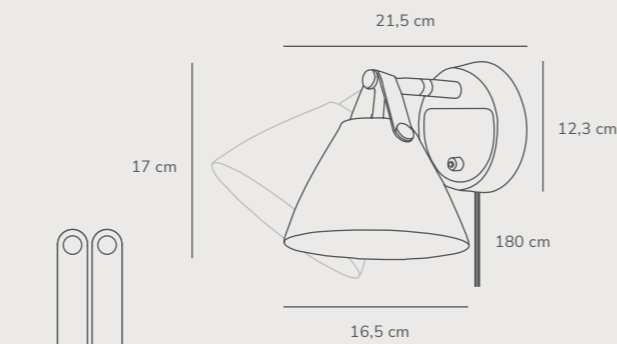

Measurements	Dimmable	Cable info	Switch	Max. W	Masterbox
H: 17 cm, shade Ø: 16,5 cm, shade H: 17 cm, projection: 21,5 cm, tube Ø: 1,6 cm, wall base: Ø 12,3 cm	No, cannot be dimmed	White/Black Plastic Replaceable	On the base	8W	Qty. 3