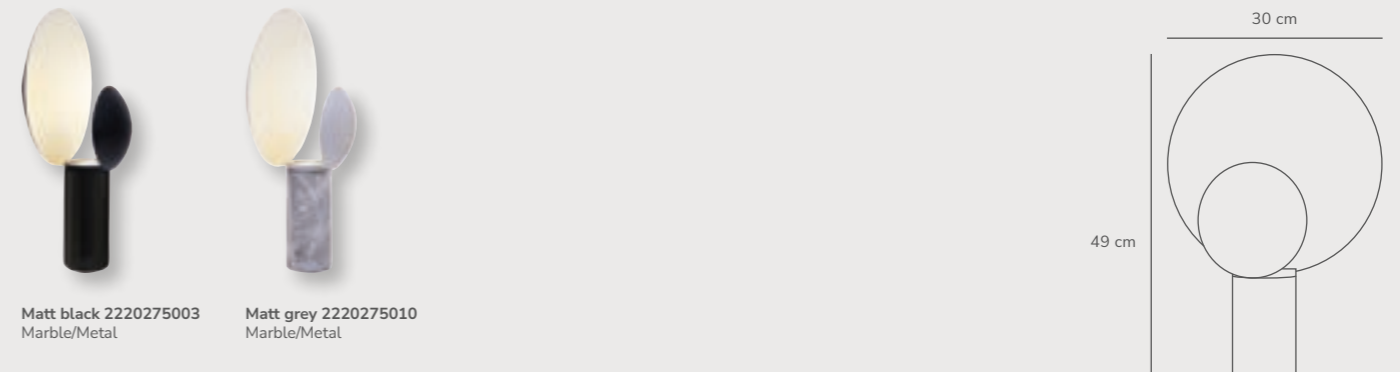

Caché Table *designed by Charlotte Høncke Design*

Measurements	Dimmable	Cable info	Switch	Max. W	Masterbox
H: 49 cm, W: 30 cm, L: 30 cm, shade Ø: 30 cm, shade H: 30 cm	No, cannot be dimmed	White/Black Textile Not replaceable	On the cable	40W	Qty. 2