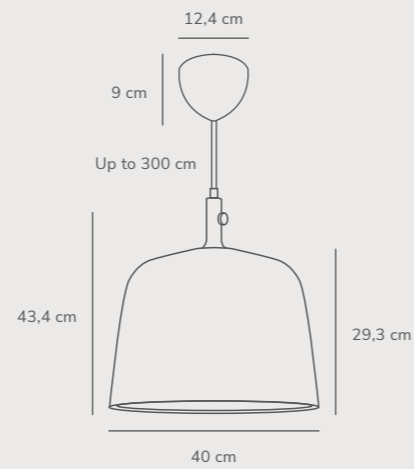

Norbi 30 Pendant designed by Bjørn+Balle

Black 2220123003
Metal

Measurements	Dimmable	Cable info	Canopy info	Max. W	Masterbox
H: 36,3 cm, W: 30 cm, L: 30 cm, shade Ø: 30 cm, shade H: 22,2 cm	Yes, can be dimmed by choosing a dimmable bulb	Black Textile Not replaceable	Black Plastic 12,4 x 9 cm	60W	Qty. 2

Norbi 40 Pendant designed by Bjørn+Balle

Black 2220133003
Metal

Measurements	Dimmable	Cable info	Canopy info	Max. W	Masterbox
H: 43,4 cm, W: 40 cm, L: 40 cm, shade Ø: 40 cm, shade H: 29,3 cm	Yes, can be dimmed by choosing a dimmable bulb	Black Textile Not replaceable	Black Plastic 12,4 x 9 cm	60W	Qty. 2