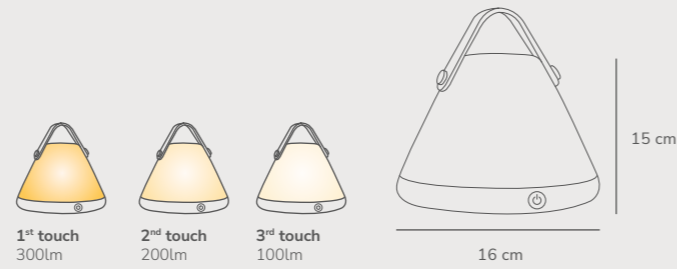

Measurements	Dimmable	Cable info	Switch	LED W	Lifespan	Masterbox
H: 15 cm, Ø: 16 cm	Yes, has built-in dimmable light source with Moodmaker™ functionality	Black Plastic Replaceable	On the base	2,5W	30000 hours	Qty. 3

Strap Floor designed by Bjørn+Balle