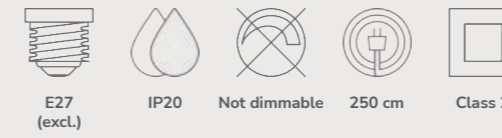

Beige 2320445018
Marble/Textile

Measurements	Dimmable	Cable info	Switch	Max. W	Masterbox
H: 55 cm, W: 30 cm, L: 30 cm, shade Ø: 30 cm	No, cannot be dimmed	White Textile Not replaceable	On the fixture	25W	Qty. 2