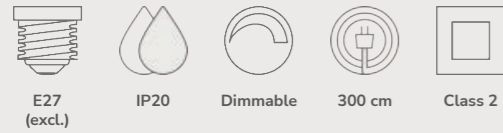

Measurements	Dimmable	Cable info	Canopy info	Max. W	Masterbox
H: 43,4 cm, W: 40 cm, L: 40 cm, shade Ø: 40 cm, shade H: 29,3 cm	Yes, can be dimmed by choosing a dimmable bulb	Black Textile Not replaceable	Black Plastic 12,4 x 9 cm	60W	Qty. 2