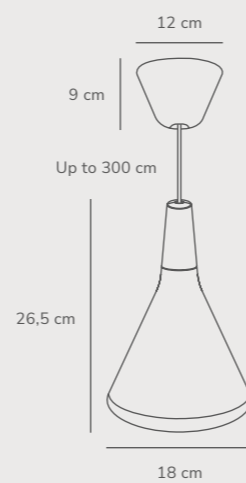

Measurements	Dimmable	Cable info	Canopy info	Max. W	Masterbox
H: 26,5 cm, W: 18 cm, L: 18 cm, shade Ø: 18 cm, shade H: 26,5 cm, Ø: 18 cm	Yes, can be dimmed by choosing a dimmable bulb	White/Black Textile Not replaceable	White/Black Plastic 12 cm x 9 cm	60W	Qty. 3