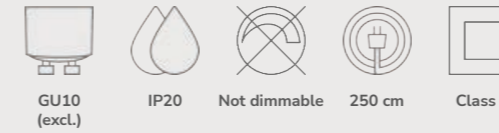

Matt black 2220275003
Marble/Metal

Matt grey 2220275010
Marble/Metal

Measurements	Dimmable	Cable info	Switch	Max. W	Masterbox
H: 49 cm, W: 30 cm, L: 30 cm, shade Ø: 30 cm, shade H: 30 cm	No, cannot be dimmed	White/Black Textile Not replaceable	On the cable	40W	Qty. 2