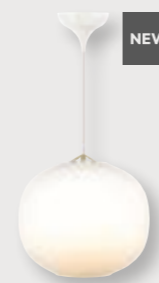

Navone 20 Pendant designed by Sofie Lefèvre

White 2220433001
Glass