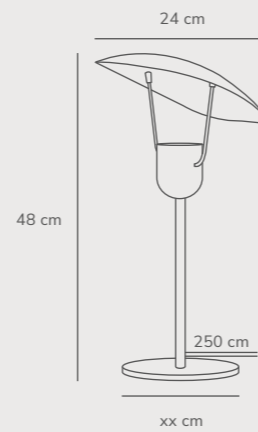

Fabiola Pendant designed by Charlotte Høncke Design

Black 2220223003
Metal

Measurements	Dimmable	Cable info	Canopy info	Max. W	Masterbox
H: 32 cm, W: 71 cm, shade Ø: 24 cm, tube Ø: 1,1 cm, Ø: 71 cm	Yes, can be dimmed by choosing a dimmable bulb	Black Textile Not replaceable	Black Textile 12,5 cm x 9 cm	40W	Qty. 1

Fabiola Wall designed by Charlotte Høncke Design

Black 2220231003
Metal

Measurements	Dimmable	Cable info	Switch	Max. W	Masterbox
H: 22,4 cm, W: 24 cm, L: 24 cm, tube Ø: 1,3 cm	No, cannot be dimmed	Black Textile Replaceable	Touch on/off on the base	40W	Qty. 3

Fabiola Table designed by Charlotte Høncke Design

Black 2220245003
Metal

Measurements	Dimmable	Cable info	Switch	Max. W	Masterbox
H: 48 cm, W: 24 cm, L: 24 cm, shade Ø: 27 cm, tube Ø: 1,6 cm, Ø: 27 cm	No, cannot be dimmed	Black Textile Not replaceable	On the cable	40W	Qty. 3