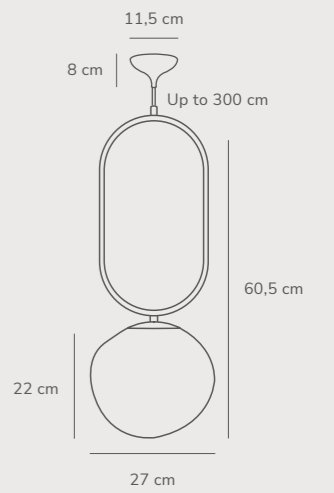

Rochelle Pendant designed by Charlotte Høncke Design

Black 2320283003 Metal

Measurements	Dimmable	Cable info	Canopy info	Max. W	Masterbox
H: 44 cm, W: 20,7 cm, L: 20,7 cm, shade Ø: 7,6 cm, Ø: 20,7 cm	Yes, can be dimmed by choosing a dimmable bulb	Black Textile Not replaceable	Black Metal 12,4 cm x 9 cm	8W	Qty. 3

Shapes 22 Pendant designed by Maria Berntsen

Brass 2120013035
Glass

Measurements	Dimmable	Cable info	Canopy info	Max. W	Masterbox
H: 51,5 cm, L: 22 cm, shade Ø: 22 cm, shade H: 18 cm, tube Ø: 1,53 cm	Yes, can be dimmed by choosing a dimmable bulb	Black Textile Not replaceable	Black Plastic 11,5 x 8 cm	15W	Qty. 3

Shapes 27 Pendant designed by Maria Berntsen

Brass 2120023035
Glass

Measurements	Dimmable	Cable info	Canopy info	Max. W	Masterbox
H: 60,5 cm, W: 22 cm, L: 27 cm, shade Ø: 27 cm, shade H: 22 cm, tube Ø: 1,53 cm	Yes, can be dimmed by choosing a dimmable bulb	Black Textile Not replaceable	Black Plastic 11,5 x 8 cm	15W	Qty. 2

Shapes Table designed by Maria Berntsen

Brass 2120055035
Glass

Measurements	Dimmable	Cable info	Switch	Max. W	Masterbox
H: 47 cm, W: 18 cm, L: 22 cm, shade Ø: 22 cm, shade H: 18 cm, tube Ø: 1,53 cm	No, cannot be dimmed	Black Textile Not replaceable	On the cable	15W	Qty. 3