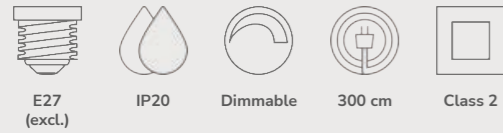

Measurements	Dimmable	Cable info	Canopy info	Max. W	Masterbox
H: 54,2 cm, shade Ø: 50 cm	Yes, can be dimmed by choosing a dimmable bulb	Black Textile Not replaceable	Black Plastic 11,8 cm x 7,35 cm	60W	Qty. 1