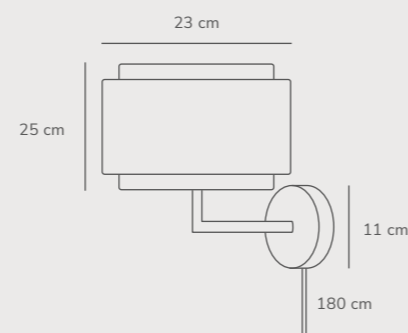

Measurements	Dimmable	Cable info	Switch	Max. W	Masterbox
H: 25 cm, W: 23 cm, L: 23 cm, shade Ø: 23 cm, tube Ø: 1,15 cm, wall base: 11 cm	No, cannot be dimmed	White Textile Replaceable	On the fixture	25W	Qty. 3