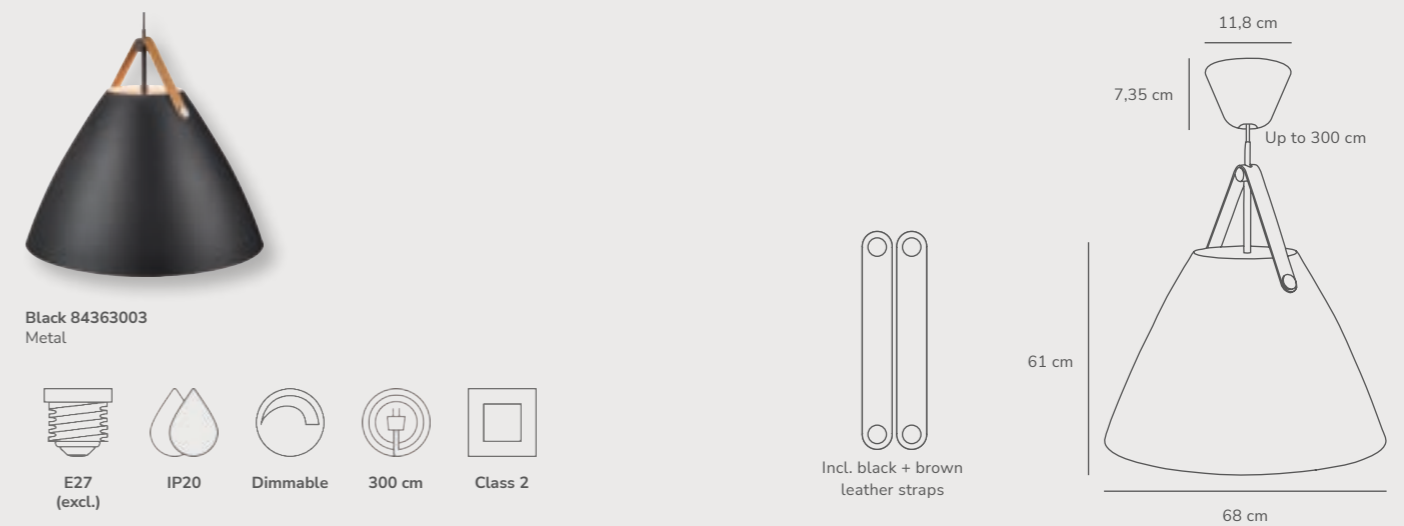

Strap 48 Pendant *designed by Bjørn+Balle*

White 84353001 Metal
Black 84353003 Metal
Beige 84353009 Metal

Measurements	Dimmable	Cable info	Canopy info	Max. W	Masterbox
H: 48 cm, shade Ø: 48 cm	Yes, can be dimmed by choosing a dimmable bulb	White/Black Textile Not replaceable	White/Black Plastic 11,8 cm x 7,35 cm	40W	Qty. 1

Strap 36 Pendant *designed by Bjørn+Balle*

White 84343001 Metal
Black 84343003 Metal
Beige 84343009 Metal

Measurements	Dimmable	Cable info	Canopy info	Max. W	Masterbox
H: 37 cm, shade Ø: 36 cm	Yes, can be dimmed by choosing a dimmable bulb	White/Black Textile Not replaceable	White/Black Plastic 11,8 cm x 7,35 cm	40W	Qty. 2

Strap 68 Pendant *designed by Bjørn+Balle*

Black 84363003 Metal

Measurements	Dimmable	Cable info	Canopy info	Max. W	Masterbox
H: 61 cm, Ø: 68 cm	Yes, can be dimmed by choosing a dimmable bulb	Black Textile Not replaceable	Black Plastic 11,8 cm x 7,35 cm	60W	Qty. 1