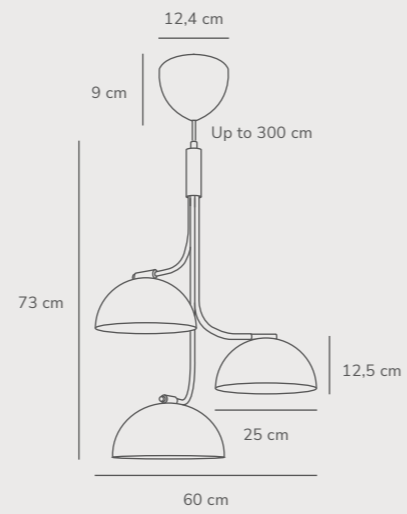

Measurements	Dimmable	Cable info	Canopy info	Max. W	Masterbox
H: 73 cm, W: 60 cm, L: 60 cm, shade Ø: 25 cm, shade H: 12,5 cm, tube Ø: 1,3 cm	Yes, can be dimmed by choosing a dimmable bulb	White/Black Textile Not replaceable	White/Black Metal 12,4 x 9 cm	3x25W	Qty. 1