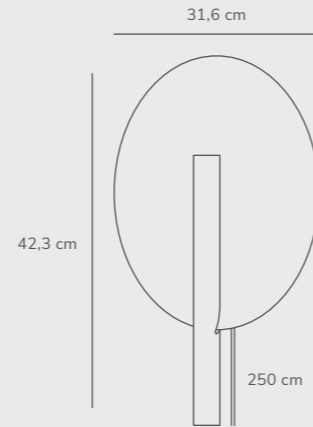

Mademoiselles Table designed by Sofie Lefèvre

Measurements	Dimmable	Cable info	Switch	Canopy info	Max. W	Masterbox
H: 41,7 cm, W: 32 cm, L: 32 cm, shade Ø: 32 cm, shade H: 7 cm, tube Ø: 1,15 cm, D: 32 cm	No, cannot be dimmed	White/Black Textile Not replaceable	On the base	-	15W	Qty. 2

Nobu Table designed by Bønnelycke MDD

Measurements	Dimmable	Cable info	Switch	LED W	Lifespan	Masterbox
H: 46,5 cm, W: 10,5 cm, L: 49,5 cm, shade Ø: 10,5 cm, shade H: 5 cm, tube Ø: 3 cm	Yes, has built-in dimmable light source with button or touch	Black/Grey Textile Not replaceable	On the fixture	6W	30000 hours	Qty. 2

Wall lamps

Furiko Wall designed by Anker Studio

Black 2320241003
Metal

Brushed Brass 2320241035
Metal

Measurements	Dimmable	Cable info	Switch	Max. W	Masterbox
H: 42,3 cm, W: 31,6 cm, L: 31,6 cm, shade Ø: 31,6 cm	No, cannot be dimmed	White Textile Not replaceable	On the cable	6W	Qty. 3

Spargo Wall designed by Anker Studio

White/Brass 2320361001
Metal

Black/Brass 2320361003
Metal

Measurements	Dimmable	Cable info	Switch	Max. W	Masterbox
H: 39,3 cm, W: 32 cm, L: 32 cm, shade Ø: 32 cm	No, cannot be dimmed	White/Black Textile Replaceable	On the cable	25W	Qty. 3