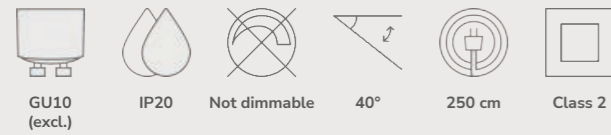

Black 2320314003
Metal

Measurements	Dimmable	Cable info	Switch	Max. W	Masterbox
H: 145 cm, W: 29 cm, L: 29 cm, shade Ø: 7,6 cm, tube Ø: 1,9 cm, Ø: 7,6 cm	No, cannot be dimmed	Black Textile Not replaceable	On the cable	2x8W	Qty. 2