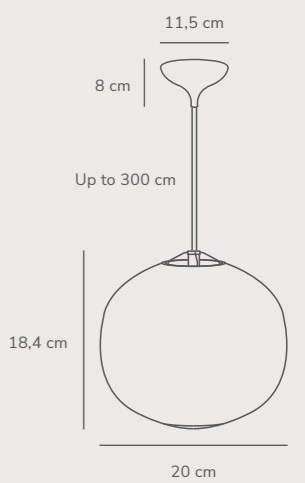

Hill Pendant designed by Asger Risborg

White 2220103060
Tyvek

Measurements	Dimmable	Cable info	Canopy info	Max. W	Masterbox
H: 20,5 cm, W: 85 cm, L: 85 cm, shade Ø: 85 cm	Yes, can be dimmed by choosing a dimmable bulb	White Textile Not replaceable	White Plastic 12,4 cm x 9 cm	3x25W	Qty. 3

Navone 20 Pendant designed by Sofie Lefèvre

White 2220433001
Glass

Measurements	Dimmable	Cable info	Canopy info	Max. W	Masterbox
H: 17 cm, W: 20 cm, L: 20 cm, shade Ø: 20 cm, shade H: 18,4 cm	Yes, can be dimmed by choosing a dimmable bulb	White Textile Not replaceable	White Plastic 11,5 cm x 8 cm	40W	Qty. 3