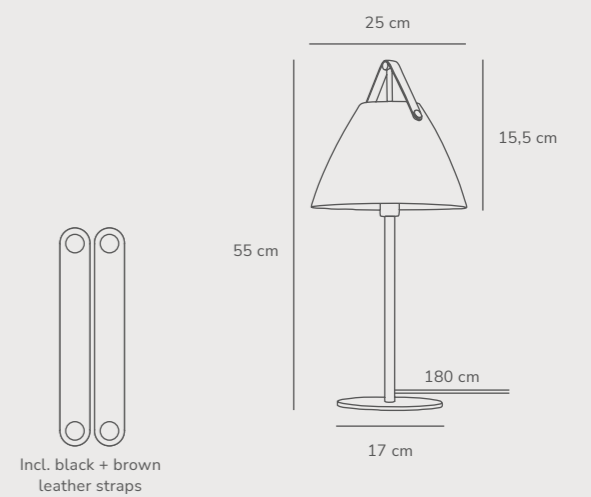

Measurements	Dimmable	Cable info	Switch	Max. W	Masterbox
H: 55 cm, shade Ø: 25 cm, shade H: 15,5 cm, tube Ø: 1,57 cm	No, cannot be dimmed	White/Black Textile Not replaceable	On the bulb base	40W	Qty. 3