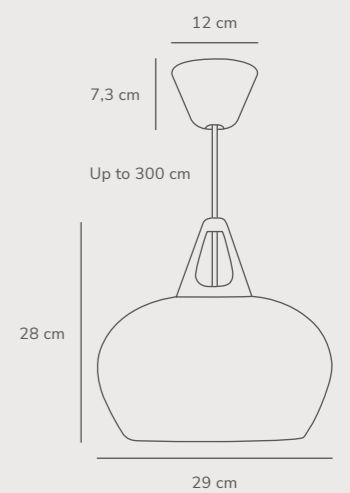

Beau 50 Pendant designed by Sofie Lefèvre

Black 2220473003
Metal

Measurements	Dimmable	Cable info	Max. W	Masterbox
H: 8,5 cm, W: 50 cm, L: 50 cm	Yes, can be dimmed by choosing a dimmable bulb	Black Textile Not replaceable	8W	Qty. 3

Belly 29 Pendant designed by Bønnelycke MDD

Black 45053003
Metal

Measurements	Dimmable	Cable info	Canopy info	Max. W	Masterbox
H: 28 cm, shade Ø: 29 cm	Yes, can be dimmed by choosing a dimmable bulb	Black Textile Not replaceable	Black Plastic 12 cm x 7,3 cm	60W	Qty. 2