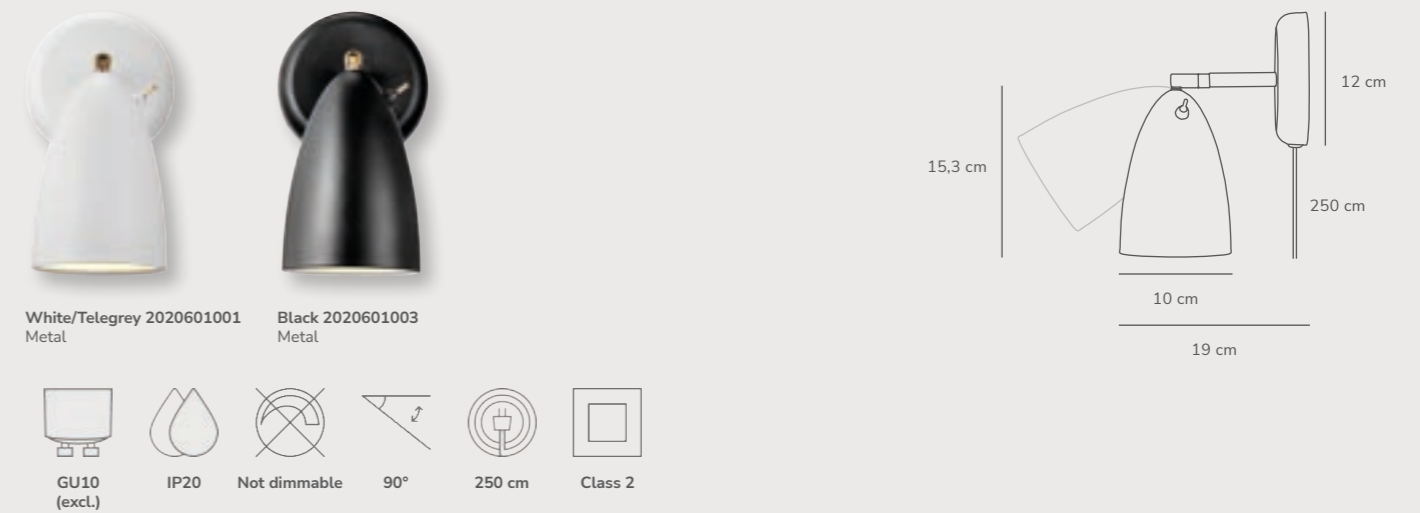

Nexus 2.0 Wall designed by Bønnelycke MDD

Measurements	Dimmable	Cable info	Switch	Max. W	Masterbox
H: 22 cm, shade Ø: 10 cm, shade H: 15,3 cm, projection: 19 cm	No, cannot be dimmed	White/Black Textile Replaceable	On the fixture	6W	Qty. 3