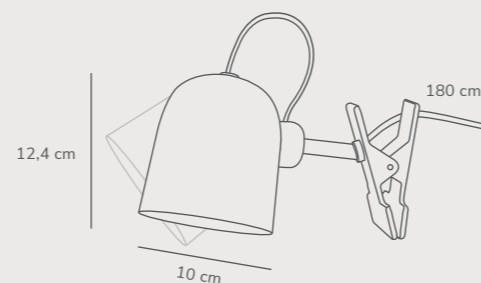

Measurements	Dimmable	Cable info	Switch	Max. W	Masterbox
H: 12,4 cm, W: 10 cm, L: 10 cm, shade Ø: 10 cm	No, cannot be dimmed	White/Black/Grey Textile Not replaceable	On the cable	15W	Qty. 3