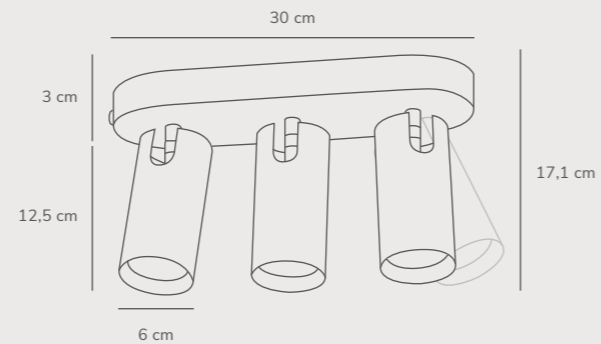

Measurements	Dimmable	Canopy info	Max. W	Masterbox
H: 17,1 cm, W: 30 cm, shade Ø: 6 cm, shade H: 12,5 cm, projection: 10 cm	Yes, can be dimmed by choosing a dimmable bulb	White/Black Aluminium 30 x 3 cm	25W	Qty. 3