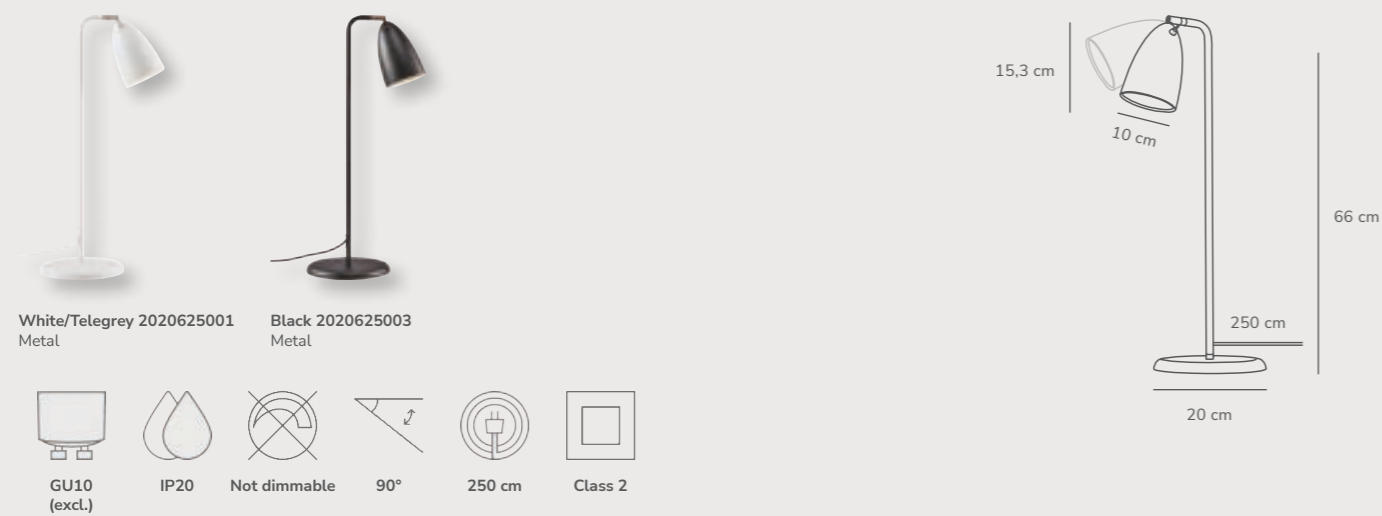

Nexus 2.0 Table designed by Bønnelycke MDD

Measurements	Dimmable	Cable info	Switch	Max. W	Masterbox
H: 66 cm, shade Ø: 10 cm, shade H: 15,3 cm	No, cannot be dimmed	White/Black Textile Not replaceable	On the fixture	6W	Qty. 2