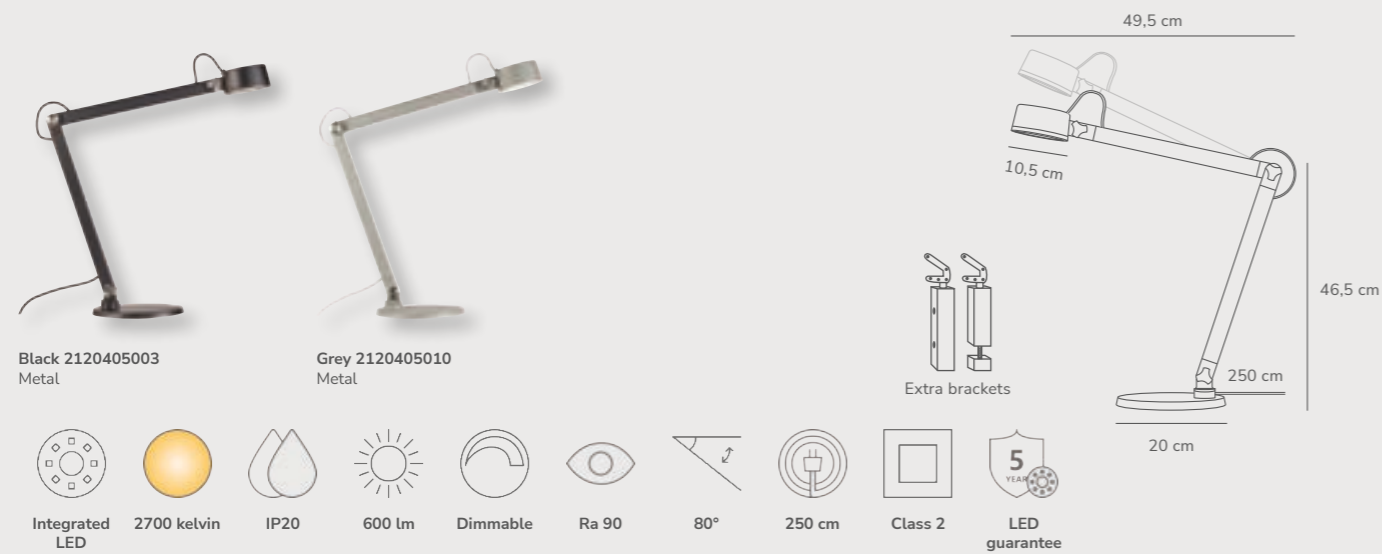

Hello Table *designed by Charlotte Høncke Design*

Black 2220215003
Metal

Brown 2220215009
Metal

Grey 2220215010
Metal

Measurements	Dimmable	Cable info	Switch	Max. W	Masterbox
H: 42 cm, W: 24,3 cm, shade Ø: 30 cm	No, cannot be dimmed	White/Black/Grey Textile Not replaceable	On the cable	25W	Qty. 2

Mademoiselles Table designed by Sofie Lefèvre

Measurements	Dimmable	Cable info	Switch	Canopy info	Max. W	Masterbox
H: 41,7 cm, W: 32 cm, L: 32 cm, shade Ø: 32 cm, shade H: 7 cm, tube Ø: 1,15 cm, D: 32 cm	No, cannot be dimmed	White/Black Textile Not replaceable	On the base	-	15W	Qty. 2

Taido Table designed by Anker Studio

Measurements	Dimmable	Cable info	Switch	Max. W	Masterbox
H: 38 cm, W: 32 cm, L: 32 cm, shade Ø: 32 cm, tube Ø: 1 cm, Ø: 32 cm	No, cannot be dimmed	Black Textile Not replaceable	On the cable	25W	Qty. 3

Nobu Table designed by Bønnelycke MDD

Measurements	Dimmable	Cable info	Switch	LED W	Lifespan	Masterbox
H: 46,5 cm, W: 10,5 cm, L: 49,5 cm, shade Ø: 10,5 cm, shade H: 5 cm, tube Ø: 3 cm	Yes, has built-in dimmable light source with button or touch	Black/Grey Textile Not replaceable	On the fixture	6W	30000 hours	Qty. 2