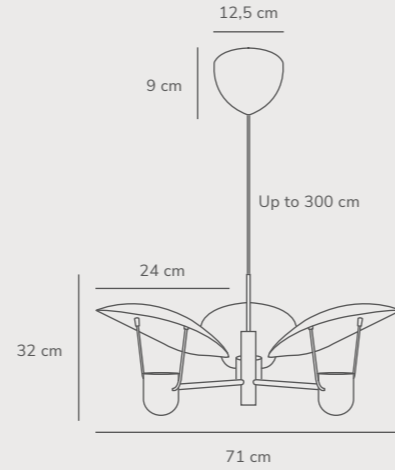

Darci Table designed by Bjørn+Balle

Black 2120565003
Metal

Measurements	Dimmable	Cable info	Switch	Max. W	Masterbox
H: 55 cm, W: 23 cm, L: 54 cm, shade Ø: 23 cm, shade H: 16,5 cm, tube Ø: 1,25 cm	No, cannot be dimmed	Black Textile Not replaceable	On the base	25W	Qty. 2

Darci Floor designed by Bjørn+Balle

Black 2120584003
Metal

Measurements	Dimmable	Cable info	Switch	Max. W	Masterbox
H: 143 cm, W: 23 cm, L: 54,8 cm, shade Ø: 23 cm, shade H: 16,5 cm, tube Ø: 1,56 cm	No, cannot be dimmed	Black Textile Not replaceable	On the cable	25W	Qty. 2

Fabiola Pendant designed by Charlotte Høncke Design

Black 2220223003
Metal

Measurements	Dimmable	Cable info	Canopy info	Max. W	Masterbox
H: 32 cm, W: 71 cm, shade Ø: 24 cm, tube Ø: 1,1 cm, Ø: 71 cm	Yes, can be dimmed by choosing a dimmable bulb	Black Textile Not replaceable	Black Textile 12,5 cm x 9 cm	40W	Qty. 1