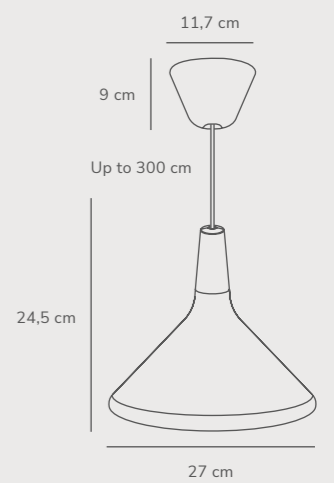

Measurements	Dimmable	Cable info	Canopy info	Max. W	Masterbox
H: 24,5 cm, W: 27 cm, L: 27 cm, shade Ø: 27 cm, shade H: 24,5 cm	Yes, can be dimmed by choosing a dimmable bulb	White/Black Textile Not replaceable	White/Black Plastic 11,7 cm x 9 cm	40W	Qty. 3