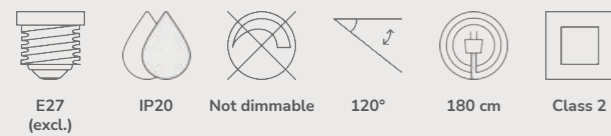

Measurements	Dimmable	Cable info	Switch	Max. W	Masterbox
H: 52 cm, shade Ø: 20 cm, shade H: 20 cm	No, cannot be dimmed	Black Plastic Not replaceable	On the fixture	60W	Qty. 2