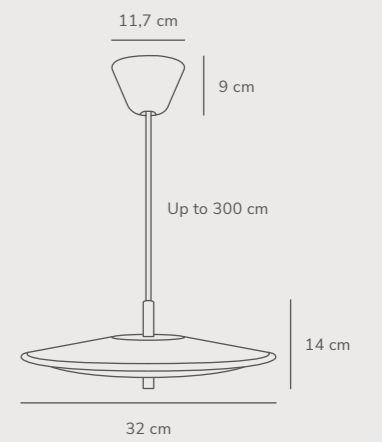

Angle Clamp lamp designed by Maria Berntsen

White/Telegrey 2220362001
Metal

Black 2220362003
Metal

Grey 2220362010
Metal

Measurements	Dimmable	Cable info	Switch	Max. W	Masterbox
H: 12,4 cm, W: 10 cm, L: 10 cm, shade Ø: 10 cm	No, cannot be dimmed	White/Black/Grey Textile Not replaceable	On the cable	15W	Qty. 3

Blanche 32 Pendant designed by Bjørn+Balle

Brass 2120753035
Metal

Measurements	Dimmable	Cable info	Canopy info	LED W	Lifespan	Masterbox
H: 14 cm, W: 32 cm, L: 32 cm, shade Ø: 32 cm, shade H: 14 cm, Ø: 32 cm	Yes, has built-in dimmable light source for wall dimmer	White Textile Not replaceable	White Plastic 11,7 x 9 cm	14W	30000 hours	Qty. 2