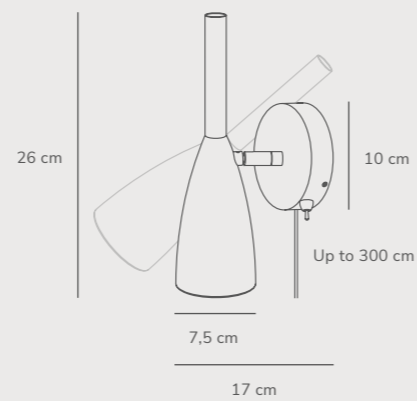

Measurements	Dimmable	Cable info	Switch	Max. W	Masterbox
H: 26 cm, shade Ø: 7,5 cm, shade H: 26 cm, projection: 17 cm, wall base: Ø10 cm	No, cannot be dimmed	White/Black/Grey Textile Replaceable	On the base	8W	Qty. 3