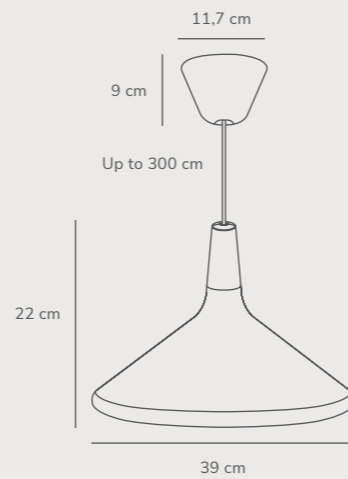

Nori 39 Pendant designed by Bjørn+Balle

White 2120823001
Metal/Wood

Black 2120823003
Metal/Wood

Copper 2120823030
Metal/Wood

Brushed steel 2120823032
Metal/Wood

Measurements	Dimmable	Cable info	Canopy info	Max. W	Masterbox
H: 22 cm, W: 39 cm, L: 39 cm, shade Ø: 39 cm, shade H: 22 cm, Ø: 39 cm	Yes, can be dimmed by choosing a dimmable bulb	White/Black Textile Not replaceable	White/Black Plastic 11,7 cm x 9 cm	40W	Qty. 2