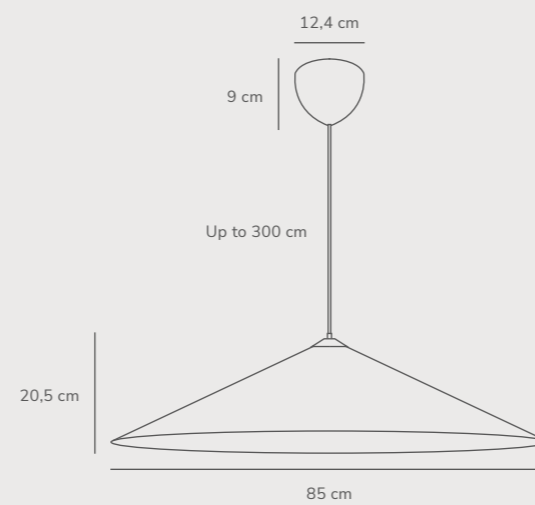

Maple 55 Pendant designed by Charlotte Høncke Design

Black 2220293003
Metal

Brown 2220293009
Metal

Measurements	Dimmable	Cable info	Canopy info	Max. W	Masterbox
H: 19 cm, W: 55 cm, L: 55 cm, shade Ø: 55 cm	Yes, can be dimmed by choosing a dimmable bulb	White/Black Textile Not replaceable	White Plastic 11,7 x 9 cm	40W	Qty. 3

Hill Pendant designed by Asger Risborg

White 2220103060
Tyvek

Measurements	Dimmable	Cable info	Canopy info	Max. W	Masterbox
H: 20,5 cm, W: 85 cm, L: 85 cm, shade Ø: 85 cm	Yes, can be dimmed by choosing a dimmable bulb	White Textile Not replaceable	White Plastic 12,4 cm x 9 cm	3x25W	Qty. 3