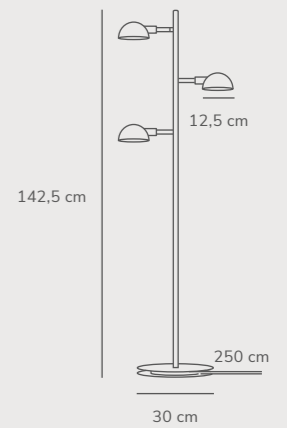

Nomi Floor designed by Bønnelycke MDD

Measurements	Dimmable	Cable info	Switch	Max. W	Masterbox
H: 142,5 cm, W: 30 cm, L: 30 cm, shade Ø: 12,5 cm, Ø: 12,5 cm	No, cannot be dimmed	Black Textile Not replaceable	On the fixture	3x8W	Qty. 2