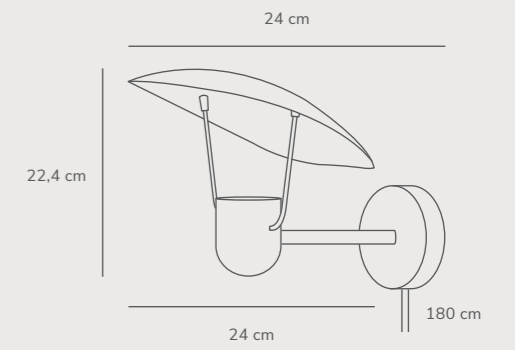

Fabiola Wall designed by Charlotte Høncke Design

Measurements	Dimmable	Cable info	Switch	Max. W	Masterbox
H: 22,4 cm, W: 24 cm, L: 24 cm, tube Ø: 1,3 cm	No, cannot be dimmed	Black Textile Replaceable	Touch on/off on the base	40W	Qty. 3