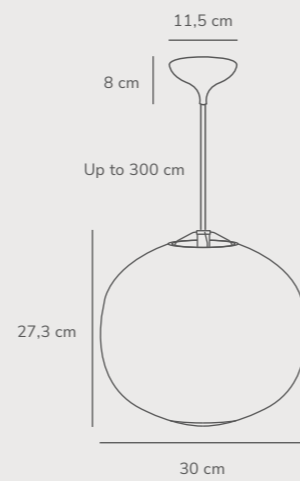

Hill Pendant designed by Asger Risborg

White 2220103060
Tyvek

Measurements	Dimmable	Cable info	Canopy info	Max. W	Masterbox
H: 20,5 cm, W: 85 cm, L: 85 cm, shade Ø: 85 cm	Yes, can be dimmed by choosing a dimmable bulb	White Textile Not replaceable	White Plastic 12,4 cm x 9 cm	3x25W	Qty. 3

Navone 20 Pendant designed by Sofie Lefèvre

White 2220433001
Glass

Measurements	Dimmable	Cable info	Canopy info	Max. W	Masterbox
H: 17 cm, W: 20 cm, L: 20 cm, shade Ø: 20 cm, shade H: 18,4 cm	Yes, can be dimmed by choosing a dimmable bulb	White Textile Not replaceable	White Plastic 11,5 cm x 8 cm	40W	Qty. 3

Navone 30 Pendant designed by Sofie Lefèvre

NEW

White 2220443001
Glass

Measurements	Dimmable	Cable info	Canopy info	Max. W	Masterbox
H: 27,3 cm, W: 30 cm, L: 30 cm, shade Ø: 30 cm	Yes, can be dimmed by choosing a dimmable bulb	White Textile Not replaceable	White Plastic 11,5 cm x 8 cm	40W	Qty. 2