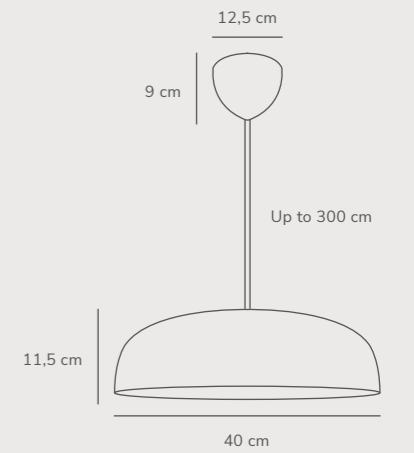

Fabiola Wall designed by Charlotte Høncke Design

Black 2220231003
Metal

Measurements	Dimmable	Cable info	Switch	Max. W	Masterbox
H: 22,4 cm, W: 24 cm, L: 24 cm, tube Ø: 1,3 cm	No, cannot be dimmed	Black Textile Replaceable	Touch on/off on the base	40W	Qty. 3

Fabiola Table designed by Charlotte Høncke Design

Black 2220245003
Metal

Measurements	Dimmable	Cable info	Switch	Max. W	Masterbox
H: 48 cm, W: 24 cm, L: 24 cm, shade Ø: 27 cm, tube Ø: 1,6 cm, Ø: 27 cm	No, cannot be dimmed	Black Textile Not replaceable	On the cable	40W	Qty. 3

Glossy Pendant designed by Maria Berntsen

White 2220313001
Glass

Measurements	Dimmable	Cable info	Canopy info	Max. W	Masterbox
H: 11,5 cm, W: 40 cm, L: 40 cm, shade Ø: 40 cm	Yes, can be dimmed by choosing a dimmable bulb	White Textile Not replaceable	White Metal 12,5 cm x 9 cm	25W	Qty. 2