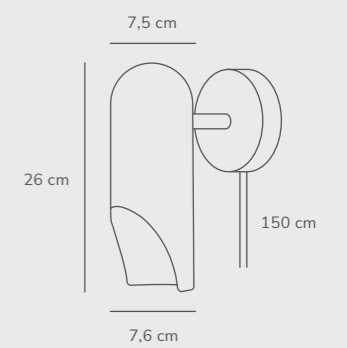

Pure 20 Pendant designed by Bønnelycke MDD

White 43293001 Metal
Black 43293003 Metal
Grey 43293010 Metal

Measurements	Dimmable	Cable info	Canopy info	Max. W	Masterbox
H: 35 cm, shade Ø: 20 cm, shade H: 35 cm	Yes, can be dimmed by choosing a dimmable bulb	White/Black/Grey Textile Not replaceable	White/Black/Grey Plastic 11,7 cm x 7 cm	40W	Qty. 3

Rochelle Pendant designed by Charlotte Høncke Design

Black 2320283003 Metal

Measurements	Dimmable	Cable info	Canopy info	Max. W	Masterbox
H: 44 cm, W: 20,7 cm, L: 20,7 cm, shade Ø: 7,6 cm, Ø: 20,7 cm	Yes, can be dimmed by choosing a dimmable bulb	Black Textile Not replaceable	Black Metal 12,4 cm x 9 cm	8W	Qty. 3

Rochelle Wall designed by Charlotte Høncke Design

Black 2320301003 Metal

Measurements	Dimmable	Cable info	Switch	Max. W	Masterbox
H: 20,5 cm, shade Ø: 7,6 cm, Ø: 7,6 cm	No, cannot be dimmed	Black Textile Replaceable	On the base	8W	Qty. 3

Shapes 22 Pendant designed by Maria Berntsen

Brass 2120013035
Glass

Measurements	Dimmable	Cable info	Canopy info	Max. W	Masterbox
H: 51,5 cm, L: 22 cm, shade Ø: 22 cm, shade H: 18 cm, tube Ø: 1,53 cm	Yes, can be dimmed by choosing a dimmable bulb	Black Textile Not replaceable	Black Plastic 11,5 x 8 cm	15W	Qty. 3