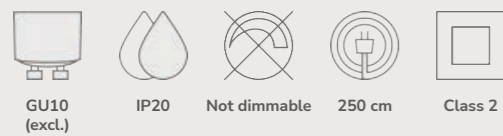

Fabiola Wall designed by Charlotte Høncke Design

Black 2220231003
Metal

Measurements	Dimmable	Cable info	Switch	Max. W	Masterbox
H: 22,4 cm, W: 24 cm, L: 24 cm, tube Ø: 1,3 cm	No, cannot be dimmed	Black Textile Replaceable	Touch on/off on the base	40W	Qty. 3

Fabiola Table designed by Charlotte Høncke Design

Black 2220245003
Metal

Measurements	Dimmable	Cable info	Switch	Max. W	Masterbox
H: 48 cm, W: 24 cm, L: 24 cm, shade Ø: 27 cm, tube Ø: 1,6 cm, Ø: 27 cm	No, cannot be dimmed	Black Textile Not replaceable	On the cable	40W	Qty. 3