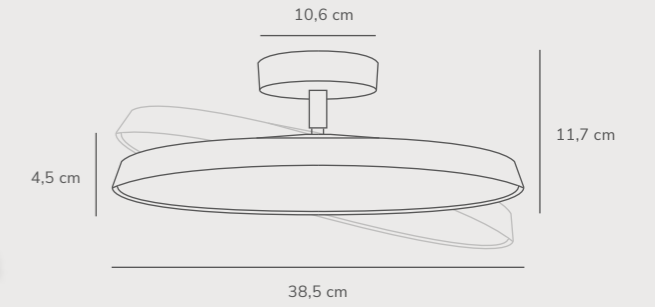

Kaito Pro 40 Ceiling designed by Bønnelycke MDD