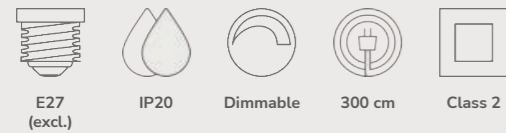

White 2220443001
Glass

Measurements	Dimmable	Cable info	Canopy info	Max. W	Masterbox
H: 27,3 cm, W: 30 cm, L: 30 cm, shade Ø: 30 cm	Yes, can be dimmed by choosing a dimmable bulb	White Textile Not replaceable	White Plastic 11,5 cm x 8 cm	40W	Qty. 2