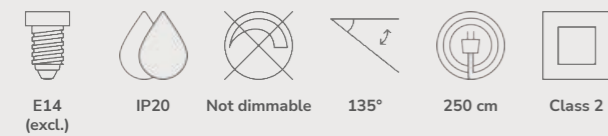

Measurements	Dimmable	Cable info	Switch	Max. W	Masterbox
H: 55 cm, W: 23 cm, L: 54 cm, shade Ø: 23 cm, shade H: 16,5 cm, tube Ø: 1,25 cm	No, cannot be dimmed	Black Textile Not replaceable	On the base	25W	Qty. 2