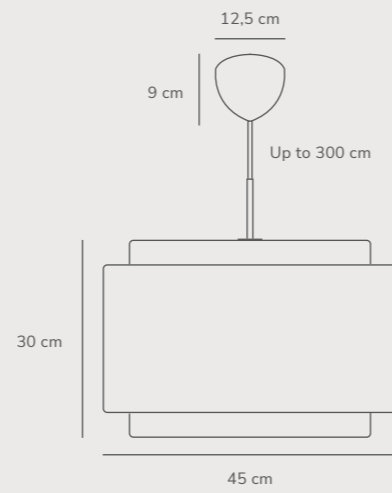

Measurements	Dimmable	Cable info	Canopy info	Max. W	Masterbox
H: 30 cm, W: 45 cm, L: 45 cm, shade Ø: 45 cm	Yes, can be dimmed by choosing a dimmable bulb	White Textile Not replaceable	White Metal 12,5 cm x 9 cm	25W	Qty. 2

Takai Table designed by Sofie Lefèvre

NEW