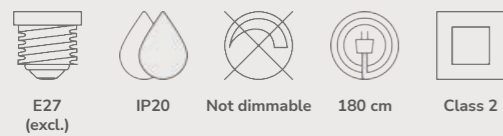

Measurements	Dimmable	Cable info	Switch	Max. W	Masterbox
H: 39,3 cm, W: 32 cm, L: 32 cm, shade Ø: 32 cm	No, cannot be dimmed	White/Black Textile Replaceable	On the cable	25W	Qty. 3