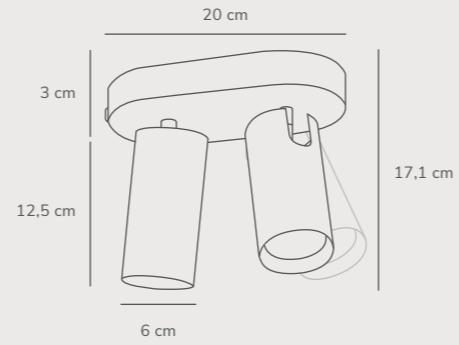

Measurements	Dimmable	Canopy info	Max. W	Masterbox
H: 17,1 cm, W: 20 cm, shade Ø: 6 cm, shade H: 12,5 cm, projection: 10 cm	Yes, can be dimmed by choosing a dimmable bulb	White/Black Aluminium 20 x 3 cm	25W	Qty. 3