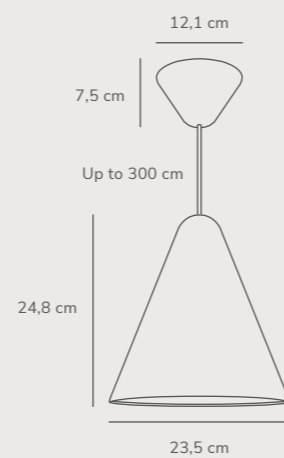

Measurements	Dimmable	Cable info	Canopy info	Max. W	Masterbox
H: 24,8 cm, W: 23,5 cm, L: 23,5 cm, shade Ø: 23,5 cm	Yes, can be dimmed by choosing a dimmable bulb	White/Black Textile Not replaceable	White/Black Plastic 12,1 cm x 7,5 cm	40W	Qty. 3

Norbi 30 Pendant designed by Bjørn+Balle