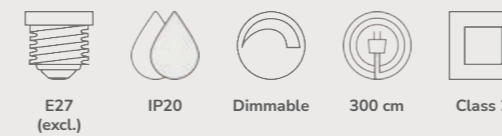

Versale Pendant designed by Anker Studio

White 2220053001
Metal

Black 2220053003
Metal

Brown 2220053009
Metal

Measurements	Dimmable	Cable info	Canopy info	Max. W	Masterbox
H: 41 cm, W: 49,5 cm, L: 49,5 cm, shade Ø: 49,5 cm, shade H: 41 cm	Yes, can be dimmed by choosing a dimmable bulb	White/Black/Brown Textile Not replaceable	White/Black Plastic 12 cm x 7,4 cm	2x15W	Qty. 3