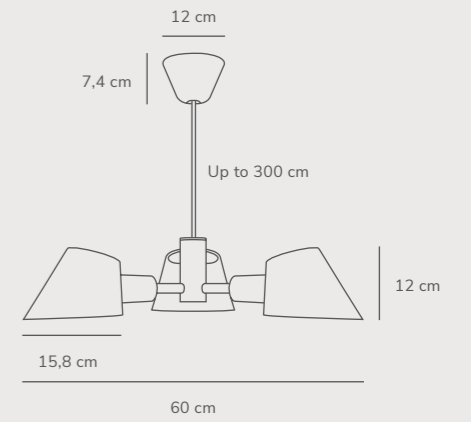

Stay 3-Spot Pendant designed by Maria Berntsen

Black 2120703003
Aluminium

Grey 2120703010
Aluminium

Measurements	Dimmable	Cable info	Canopy info	Max. W	Masterbox
H: 12 cm, shade Ø: 15,8 cm, shade H: 13 cm, Ø: 60 cm	Yes, can be dimmed by choosing a dimmable bulb	Black/Grey Textile Not replaceable	Black/Grey Plastic 12 x 7,4 cm	3x60W	Qty. 2

Stay Table designed by Maria Berntsen

Grey 48185010
Aluminium

Black 48185003
Aluminium

Measurements	Dimmable	Cable info	Switch	LED W	Lifespan	Masterbox
H: 47 cm, shade Ø: 14,5 cm, shade H: 9 cm, tube Ø: 1,2 cm	Yes, has built-in dimmable light source with button or touch	Black/Grey Textile Not replaceable	Touch on/off on the base	14,5W	20000 hours	Qty. 2