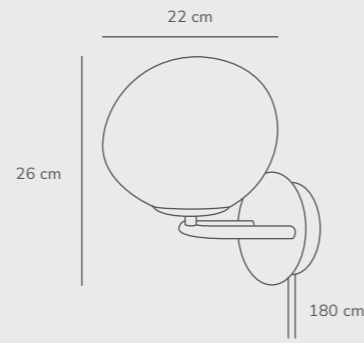

Shapes 27 Pendant designed by Maria Berntsen

Brass 2120023035
Glass

Measurements	Dimmable	Cable info	Canopy info	Max. W	Masterbox
H: 60,5 cm, W: 22 cm, L: 27 cm, shade Ø: 27 cm, shade H: 22 cm, tube Ø: 1,53 cm	Yes, can be dimmed by choosing a dimmable bulb	Black Textile Not replaceable	Black Plastic 11,5 x 8 cm	15W	Qty. 2

Shapes Table designed by Maria Berntsen

Brass 2120055035
Glass

Measurements	Dimmable	Cable info	Switch	Max. W	Masterbox
H: 47 cm, W: 18 cm, L: 22 cm, shade Ø: 22 cm, shade H: 18 cm, tube Ø: 1,53 cm	No, cannot be dimmed	Black Textile Not replaceable	On the cable	15W	Qty. 3

Shapes Wall designed by Maria Berntsen

NEW

Brass 2320321035
Glass

Measurements	Dimmable	Cable info	Switch	Max. W	Masterbox
H: 26 cm, W: 22,5 cm, shade Ø: 22 cm	No, cannot be dimmed	Black Textile Replaceable	On the cable	25W	Qty. 3