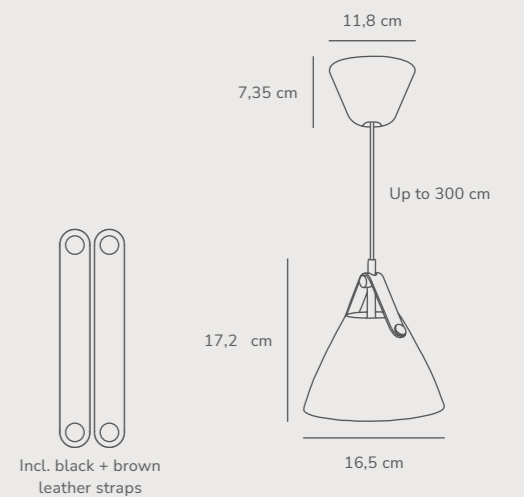

Strap 15 Wall designed by Bjørn+Balle

White 84291001 Metal
Black 84291003 Metal

Measurements	Dimmable	Cable info	Switch	Max. W	Masterbox
H: 17 cm, shade Ø: 16,5 cm, shade H: 17 cm, projection: 21,5 cm, tube Ø: 1,6 cm, wall base: Ø 12,3 cm	No, cannot be dimmed	White/Black Plastic Replaceable	On the base	8W	Qty. 3

Strap 16 Pendant designed by Bjørn+Balle

White 84303001 Metal
Black 84303003 Metal

Measurements	Dimmable	Cable info	Canopy info	Max. W	Masterbox
H: 17 cm, shade Ø: 16,5 cm, shade H: 17,2 cm	Yes, can be dimmed by choosing a dimmable bulb	White/Black Textile Not replaceable	White/Black Plastic 11,8 cm x 7,35 cm	40W	Qty. 3