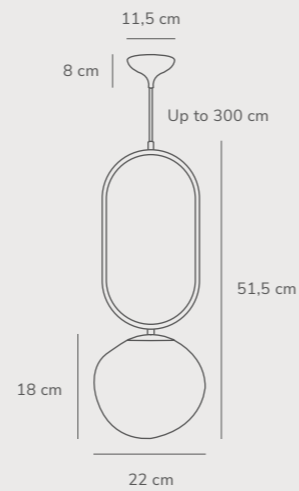

Rochelle Pendant designed by Charlotte Høncke Design

Black 2320283003 Metal

Measurements	Dimmable	Cable info	Canopy info	Max. W	Masterbox
H: 44 cm, W: 20,7 cm, L: 20,7 cm, shade Ø: 7,6 cm, Ø: 20,7 cm	Yes, can be dimmed by choosing a dimmable bulb	Black Textile Not replaceable	Black Metal 12,4 cm x 9 cm	8W	Qty. 3

Rochelle Floor designed by Charlotte Høncke Design

NEW

Black 2320314003
Metal

Measurements	Dimmable	Cable info	Switch	Max. W	Masterbox
H: 145 cm, W: 29 cm, L: 29 cm, shade Ø: 7,6 cm, tube Ø: 1,9 cm, Ø: 7,6 cm	No, cannot be dimmed	Black Textile Not replaceable	On the cable	2x8W	Qty. 2

Shapes 22 Pendant designed by Maria Berntsen

Brass 2120013035
Glass

Measurements	Dimmable	Cable info	Canopy info	Max. W	Masterbox
H: 51,5 cm, L: 22 cm, shade Ø: 22 cm, shade H: 18 cm, tube Ø: 1,53 cm	Yes, can be dimmed by choosing a dimmable bulb	Black Textile Not replaceable	Black Plastic 11,5 x 8 cm	15W	Qty. 3

Shapes 27 Pendant designed by Maria Berntsen

Brass 2120023035
Glass

Measurements	Dimmable	Cable info	Canopy info	Max. W	Masterbox
H: 60,5 cm, W: 22 cm, L: 27 cm, shade Ø: 27 cm, shade H: 22 cm, tube Ø: 1,53 cm	Yes, can be dimmed by choosing a dimmable bulb	Black Textile Not replaceable	Black Plastic 11,5 x 8 cm	15W	Qty. 2