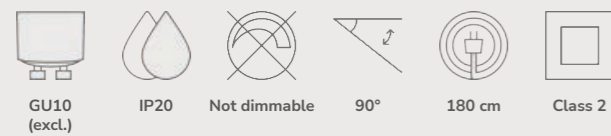

Measurements	Dimmable	Cable info	Switch	Max. W	Masterbox
H: 17 cm, shade Ø: 16,5 cm, shade H: 17 cm, projection: 21,5 cm, tube Ø: 1,6 cm, wall base: Ø 12,3 cm	No, cannot be dimmed	White/Black Plastic Replaceable	On the base	8W	Qty. 3