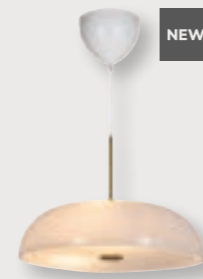

Glossy Pendant designed by Maria Berntsen

White 2220313001
Glass

Measurements	Dimmable	Cable info	Canopy info	Max. W	Masterbox
H: 11,5 cm, W: 40 cm, L: 40 cm, shade Ø: 40 cm	Yes, can be dimmed by choosing a dimmable bulb	White Textile Not replaceable	White Metal 12,5 cm x 9 cm	25W	Qty. 2