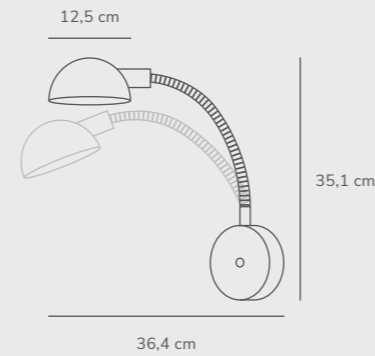

Measurements	Dimmable	Cable info	Switch	Max. W	Masterbox
H: 35,1 cm, W: 60,5 cm, L: 60,5 cm, shade Ø: 12,5 cm, Ø: 12,5 cm, D: 36,4 cm	No, cannot be dimmed	Black Textile Replaceable	On the base	8W	Qty. 3