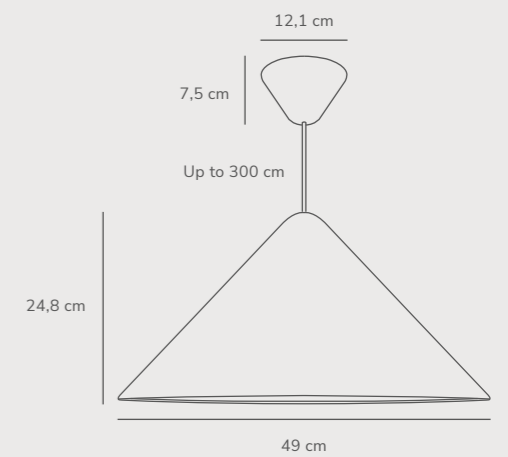

Measurements	Dimmable	Cable info	Canopy info	Max. W	Masterbox
H: 24,8 cm, W: 49 cm, L: 49 cm, shade Ø: 49 cm	Yes, can be dimmed by choosing a dimmable bulb	White/Black Textile Not replaceable	White/Black Plastic 12,1 cm x 7,5 cm	50W	Qty. 3