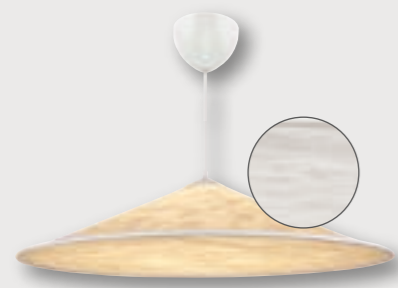

Hill Pendant designed by Asger Risborg

White 2220103060
Tyvek