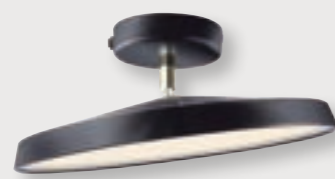

Kaito Pro 30 Ceiling designed by Bønnelycke MDD