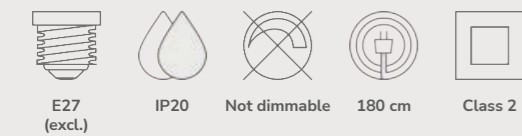

Beige 2320421018
Textile

Measurements	Dimmable	Cable info	Switch	Max. W	Masterbox
H: 25 cm, W: 23 cm, L: 23 cm, shade Ø: 23 cm, tube Ø: 1,15 cm, wall base: 11 cm	No, cannot be dimmed	White Textile Replaceable	On the fixture	25W	Qty. 3