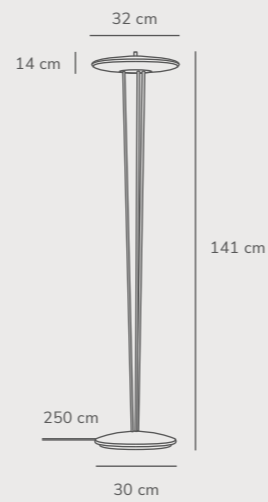

Blanche 32 Pendant designed by Bjørn+Balle

Brass 2120753035
Metal

Measurements	Dimmable	Cable info	Canopy info	LED W	Lifespan	Masterbox
H: 14 cm, W: 32 cm, L: 32 cm, shade Ø: 32 cm, shade H: 14 cm, Ø: 32 cm	Yes, has built-in dimmable light source for wall dimmer	White Textile Not replaceable	White Plastic 11,7 x 9 cm	14W	30000 hours	Qty. 2

Blanche 42 Pendant designed by Bjørn+Balle

Brass 2120773035
Metal

Measurements	Dimmable	Cable info	Canopy info	LED W	Lifespan	Masterbox
H: 14,5 cm, W: 42 cm, L: 42 cm, shade Ø: 42 cm, shade H: 14,5 cm, Ø: 42 cm	Yes, has built-in dimmable light source for wall dimmer	White Textile Not replaceable	White Plastic 11,7 x 9 cm	23W	30000 hours	Qty. 2

Blanche Floor designed by Bjørn+Balle

Brass 2120794035
Metal

Measurements	Dimmable	Cable info	Switch	LED W	Lifespan	Masterbox
H: 141 cm, W: 32 cm, L: 32 cm, shade Ø: 32 cm, shade H: 14 cm, tube Ø: 1,25 cm, Ø: 32 cm	Yes, has built-in dimmable light source with button or touch	White Textile Not replaceable	On the fixture	18W	30000 hours	Qty. 1