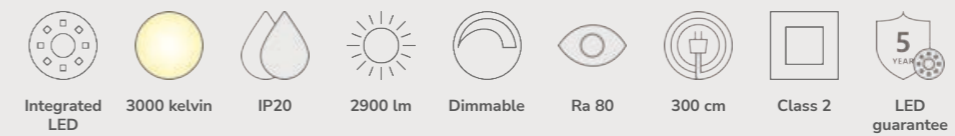

Blanche 32 Pendant designed by Bjørn+Balle

Brass 2120753035
Metal

Measurements	Dimmable	Cable info	Canopy info	LED W	Lifespan	Masterbox
H: 14 cm, W: 32 cm, L: 32 cm, shade Ø: 32 cm, shade H: 14 cm, Ø: 32 cm	Yes, has built-in dimmable light source for wall dimmer	White Textile Not replaceable	White Plastic 11,7 x 9 cm	14W	30000 hours	Qty. 2

Blanche 42 Pendant designed by Bjørn+Balle

Brass 2120773035
Metal

Measurements	Dimmable	Cable info	Canopy info	LED W	Lifespan	Masterbox
H: 14,5 cm, W: 42 cm, L: 42 cm, shade Ø: 42 cm, shade H: 14,5 cm, Ø: 42 cm	Yes, has built-in dimmable light source for wall dimmer	White Textile Not replaceable	White Plastic 11,7 x 9 cm	23W	30000 hours	Qty. 2