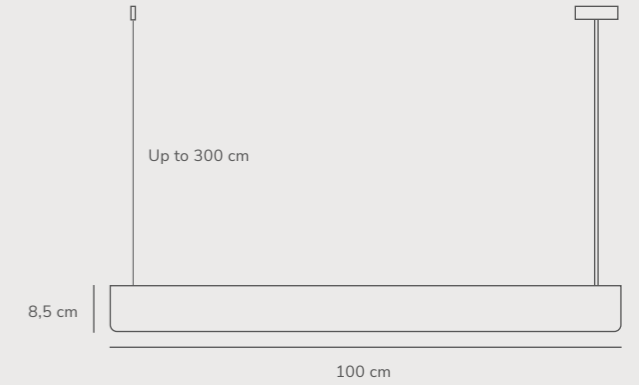

Measurements	Dimmable	Cable info	Max. W	Masterbox
H: 8,5 cm, W: 100 cm, L: 100 cm	Yes, can be dimmed by choosing a dimmable bulb	Black Textile Not replaceable	15W	Qty. 3