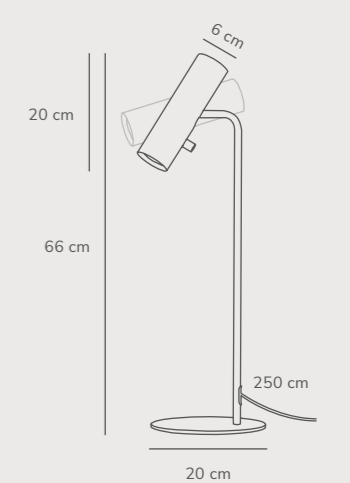

Measurements	Dimmable	Cable info	Switch	Max. W	Masterbox
H: 66 cm, shade Ø: 6 cm, shade H: 20 cm, tube Ø: 1,27 cm	No, cannot be dimmed	White/Black Plastic Not replaceable	On the fixture	8W	Qty. 3