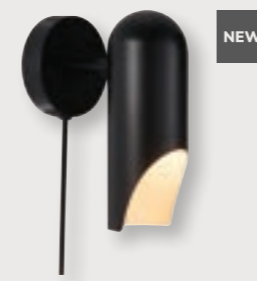

Rochelle Wall designed by Charlotte Høncke Design

Black 2320301003 Metal