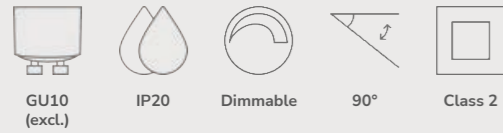

Measurements	Dimmable	Canopy info	Max. W	Masterbox
H: 17,1 cm, W: 20 cm, shade Ø: 6 cm, shade H: 12,5 cm, projection: 10 cm	Yes, can be dimmed by choosing a dimmable bulb	White/Black Aluminium 20 x 3 cm	25W	Qty. 3