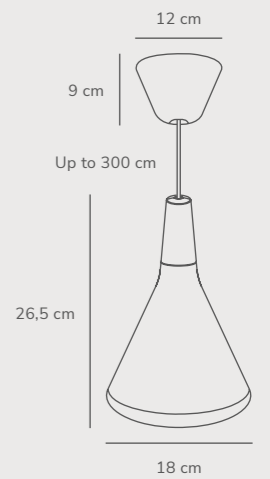

Measurements	Dimmable	Cable info	Canopy info	Max. W	Masterbox
H: 26,5 cm, W: 18 cm, L: 18 cm, shade Ø: 18 cm, shade H: 26,5 cm	Yes, can be dimmed by choosing a dimmable bulb	White/Black Textile Not replaceable	White/Black Plastic 12 cm x 9 cm	60W	Qty. 3