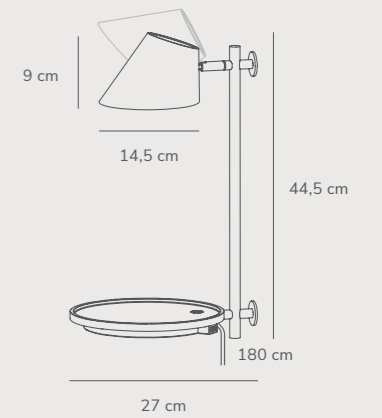

Stay Table designed by Maria Berntsen

Grey 48185010
Aluminium

Black 48185003
Aluminium

Measurements	Dimmable	Cable info	Switch	LED W	Lifespan	Masterbox
H: 47 cm, shade Ø: 14,5 cm, shade H: 9 cm, tube Ø: 1,2 cm	Yes, has built-in dimmable light source with button or touch	Black/Grey Textile Not replaceable	Touch on/off on the base	14,5W	20000 hours	Qty. 2

Stay Long Table designed by Maria Berntsen

Black 2020445003
Aluminium

Grey 2020445010
Aluminium

Measurements	Dimmable	Cable info	Switch	Max. W	Masterbox
H: 53,1 cm, shade Ø: 15 cm, shade H: 11,7 cm, projection: 58,7 cm, tube Ø: 1,57 cm	No, cannot be dimmed	Black/Grey Textile Not replaceable	On the fixture	60W	Qty. 2

Stay Wall designed by Maria Berntsen

Black 48171003
Aluminium

Grey 48171010
Aluminium

Measurements	Dimmable	Cable info	Switch	LED W	Lifespan	Masterbox
H: 44,5 cm, W: 22 cm, shade Ø: 14,5 cm, shade H: 9 cm, projection: 27 cm, tube Ø: 1,2 cm	Yes, has built-in dimmable light source with button or touch	Black/Grey Textile Replaceable	Touch on/off on the base	14,5W	20000 hours	Qty. 2