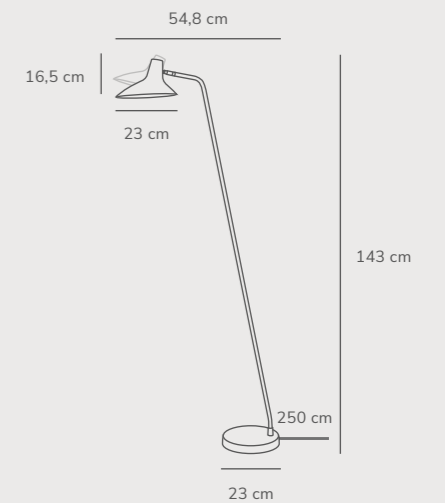

Measurements	Dimmable	Cable info	Switch	Max. W	Masterbox
H: 143 cm, W: 23 cm, L: 54,8 cm, shade Ø: 23 cm, shade H: 16,5 cm, tube Ø: 1,56 cm	No, cannot be dimmed	Black Textile Not replaceable	On the cable	25W	Qty. 2