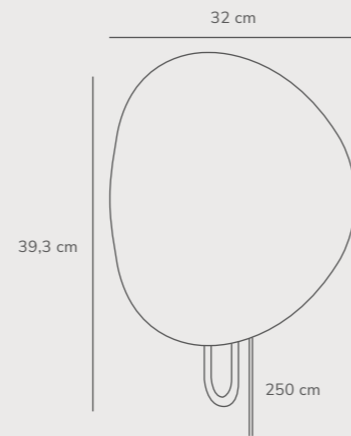

Mademoiselles Table designed by Sofie Lefèvre

Measurements	Dimmable	Cable info	Switch	Canopy info	Max. W	Masterbox
H: 41,7 cm, W: 32 cm, L: 32 cm, shade Ø: 32 cm, shade H: 7 cm, tube Ø: 1,15 cm, D: 32 cm	No, cannot be dimmed	White/Black Textile Not replaceable	On the base	-	15W	Qty. 2

Nobu Table designed by Bønnelycke MDD

Measurements	Dimmable	Cable info	Switch	LED W	Lifespan	Masterbox
H: 46,5 cm, W: 10,5 cm, L: 49,5 cm, shade Ø: 10,5 cm, shade H: 5 cm, tube Ø: 3 cm	Yes, has built-in dimmable light source with button or touch	Black/Grey Textile Not replaceable	On the fixture	6W	30000 hours	Qty. 2

Wall lamps

Furiko Wall designed by Anker Studio

Black 2320241003
Metal

Brushed Brass 2320241035
Metal

Measurements	Dimmable	Cable info	Switch	Max. W	Masterbox
H: 42,3 cm, W: 31,6 cm, L: 31,6 cm, shade Ø: 31,6 cm	No, cannot be dimmed	White Textile Not replaceable	On the cable	6W	Qty. 3

Spargo Wall designed by Anker Studio

White/Brass 2320361001
Metal

Black/Brass 2320361003
Metal

Measurements	Dimmable	Cable info	Switch	Max. W	Masterbox
H: 39,3 cm, W: 32 cm, L: 32 cm, shade Ø: 32 cm	No, cannot be dimmed	White/Black Textile Replaceable	On the cable	25W	Qty. 3