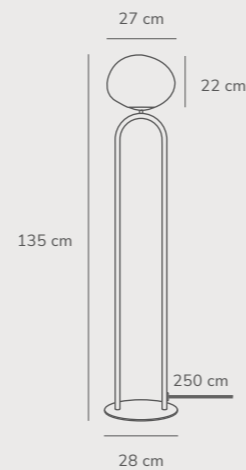

Shapes 27 Pendant designed by Maria Berntsen

Brass 2120023035
Glass

Measurements	Dimmable	Cable info	Canopy info	Max. W	Masterbox
H: 60,5 cm, W: 22 cm, L: 27 cm, shade Ø: 27 cm, shade H: 22 cm, tube Ø: 1,53 cm	Yes, can be dimmed by choosing a dimmable bulb	Black Textile Not replaceable	Black Plastic 11,5 x 8 cm	15W	Qty. 2

Shapes Table designed by Maria Berntsen

Brass 2120055035
Glass

Measurements	Dimmable	Cable info	Switch	Max. W	Masterbox
H: 47 cm, W: 18 cm, L: 22 cm, shade Ø: 22 cm, shade H: 18 cm, tube Ø: 1,53 cm	No, cannot be dimmed	Black Textile Not replaceable	On the cable	15W	Qty. 3

Shapes Wall designed by Maria Berntsen

NEW

Brass 2320321035
Glass

Measurements	Dimmable	Cable info	Switch	Max. W	Masterbox
H: 26 cm, W: 22,5 cm, shade Ø: 22 cm	No, cannot be dimmed	Black Textile Replaceable	On the cable	25W	Qty. 3

Shapes Floor designed by Maria Berntsen

Brass 2120074035
Glass

Measurements	Dimmable	Cable info	Switch	Max. W	Masterbox
H: 135 cm, W: 28 cm, L: 28 cm, shade Ø: 27 cm, shade H: 22 cm, tube Ø: 1,9 cm	No, cannot be dimmed	Black Textile Not replaceable	On the cable	15W	Qty. 2