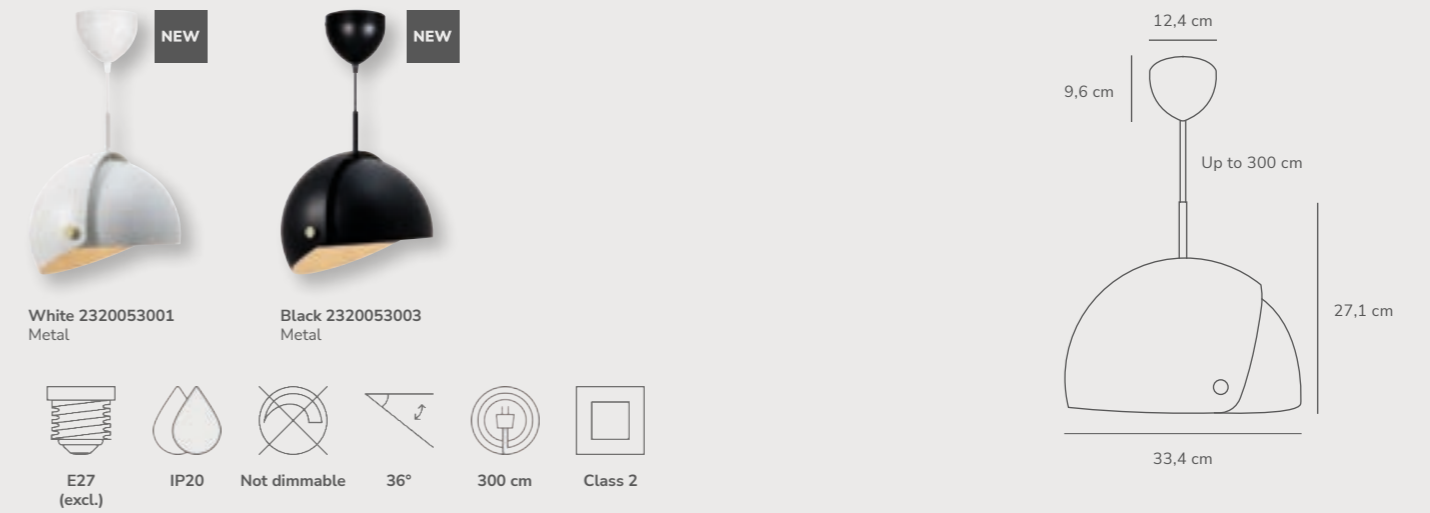

Watch the full
ambience video

Families

Align Table designed by Maria Berntsen

Measurements	Dimmable	Cable info	Switch	Max. W	Masterbox
H: 33,5 cm, W: 23 cm, L: 23 cm, shade Ø: 22 cm, shade H: 12 cm	No, cannot be dimmed	White/Black/Grey Textile Not replaceable	On the cable	25W	Qty. 3

Align Pendant designed by Maria Berntsen

Measurements	Dimmable	Cable info	Canopy info	Max. W	Masterbox
H: 27,1 cm, W: 33,4 cm, L: 33,4 cm, shade Ø: 32 cm	No, cannot be dimmed	White/Black Textile Not replaceable	White/Black Metal 12,4 x 9,6 cm	15W	Qty. 2