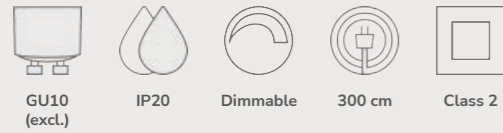

Measurements	Dimmable	Cable info	Canopy info	Max. W	Masterbox
H: 32 cm, W: 71 cm, shade Ø: 24 cm, tube Ø: 1,1 cm, Ø: 71 cm	Yes, can be dimmed by choosing a dimmable bulb	Black Textile Not replaceable	Black Textile 12,5 cm x 9 cm	40W	Qty. 1