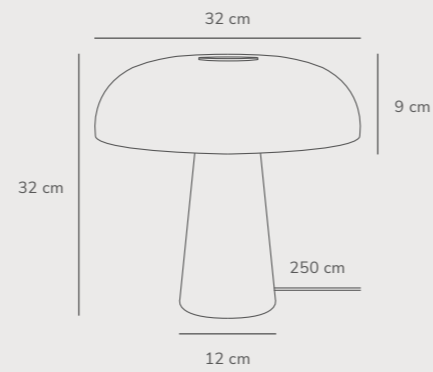

Fabiola Table designed by Charlotte Høncke Design

Black 2220245003
Metal

Measurements	Dimmable	Cable info	Switch	Max. W	Masterbox
H: 48 cm, W: 24 cm, L: 24 cm, shade Ø: 27 cm, tube Ø: 1,6 cm, Ø: 27 cm	No, cannot be dimmed	Black Textile Not replaceable	On the cable	40W	Qty. 3

Glossy Pendant designed by Maria Berntsen

White 2220313001
Glass

Measurements	Dimmable	Cable info	Canopy info	Max. W	Masterbox
H: 11,5 cm, W: 40 cm, L: 40 cm, shade Ø: 40 cm	Yes, can be dimmed by choosing a dimmable bulb	White Textile Not replaceable	White Metal 12,5 cm x 9 cm	25W	Qty. 2

Glossy Table designed by Maria Berntsen

Opal white 2020505001
Marble

Grey 2020505010
Marble

Measurements	Dimmable	Cable info	Switch	Max. W	Masterbox
H: 32 cm, W: 32 cm, L: 250 cm, shade Ø: 32 cm, shade H: 9 cm, Ø: 32 cm	No, cannot be dimmed	White Textile Not replaceable	On the cable	15W	Qty. 2