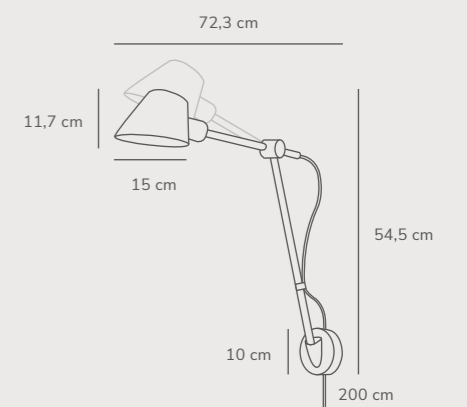

Measurements	Dimmable	Cable info	Switch	Max. W	Masterbox
H: 54,5 cm, shade Ø: 15 cm, shade H: 11,7 cm, projection: 72,3 cm, tube Ø: 1,57 cm, wall base: Ø10 cm	No, cannot be dimmed	Black/Grey Textile Replaceable	On the fixture	60W	Qty. 2