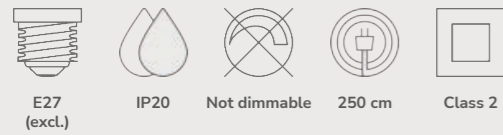

Fabiola Table designed by Charlotte Høncke Design

Black 2220245003
Metal

Measurements	Dimmable	Cable info	Switch	Max. W	Masterbox
H: 48 cm, W: 24 cm, L: 24 cm, shade Ø: 27 cm, tube Ø: 1,6 cm, Ø: 27 cm	No, cannot be dimmed	Black Textile Not replaceable	On the cable	40W	Qty. 3

Glossy Pendant designed by Maria Berntsen

White 2220313001
Glass

Measurements	Dimmable	Cable info	Canopy info	Max. W	Masterbox
H: 11,5 cm, W: 40 cm, L: 40 cm, shade Ø: 40 cm	Yes, can be dimmed by choosing a dimmable bulb	White Textile Not replaceable	White Metal 12,5 cm x 9 cm	25W	Qty. 2

Glossy Table designed by Maria Berntsen

Opal white 2020505001
Marble

Grey 2020505010
Marble

Measurements	Dimmable	Cable info	Switch	Max. W	Masterbox
H: 32 cm, W: 32 cm, L: 250 cm, shade Ø: 32 cm, shade H: 9 cm, Ø: 32 cm	No, cannot be dimmed	White Textile Not replaceable	On the cable	15W	Qty. 2