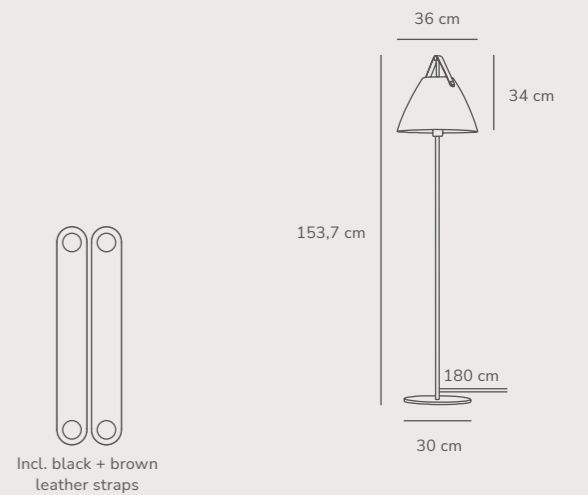

Measurements	Dimmable	Cable info	Switch	Max. W	Masterbox
H: 153,7 cm, shade Ø: 36 cm, shade H: 34 cm, tube Ø: 1,57 cm	No, cannot be dimmed	White/Black Textile Not replaceable	On the fixture	40W	Qty. 2