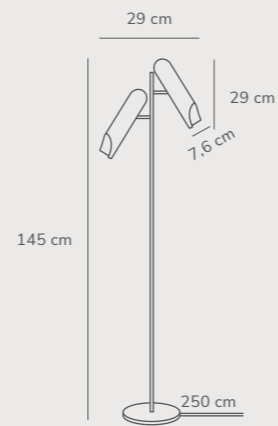

Measurements	Dimmable	Cable info	Switch	Max. W	Masterbox
H: 145 cm, W: 29 cm, L: 29 cm, shade Ø: 7,6 cm, tube Ø: 1,9 cm, Ø: 7,6 cm	No, cannot be dimmed	Black Textile Not replaceable	On the cable	2x8W	Qty. 2