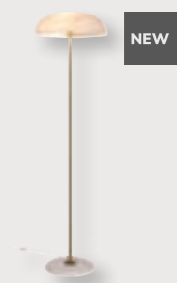

Glossy Floor designed by Maria Berntsen

White 2220344001
Glass