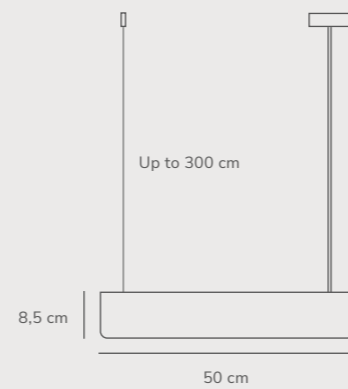

Aver 50 Pendant designed by Carlo Volf

Measurements	Dimmable	Cable info	Canopy info	Max. W	Masterbox
H: 54,2 cm, shade Ø: 50 cm	Yes, can be dimmed by choosing a dimmable bulb	Black Textile Not replaceable	Black Plastic 11,8 cm x 7,35 cm	60W	Qty. 1

Beau 100 Pendant designed by Sofie Lefèvre

Measurements	Dimmable	Cable info	Max. W	Masterbox
H: 8,5 cm, W: 100 cm, L: 100 cm	Yes, can be dimmed by choosing a dimmable bulb	Black Textile Not replaceable	15W	Qty. 3

Beau 50 Pendant designed by Sofie Lefèvre

Measurements	Dimmable	Cable info	Max. W	Masterbox
H: 8,5 cm, W: 50 cm, L: 50 cm	Yes, can be dimmed by choosing a dimmable bulb	Black Textile Not replaceable	8W	Qty. 3

Belly 29 Pendant designed by Bønnelycke MDD

Measurements	Dimmable	Cable info	Canopy info	Max. W	Masterbox
H: 28 cm, shade Ø: 29 cm	Yes, can be dimmed by choosing a dimmable bulb	Black Textile Not replaceable	Black Plastic 12 cm x 7,3 cm	60W	Qty. 2