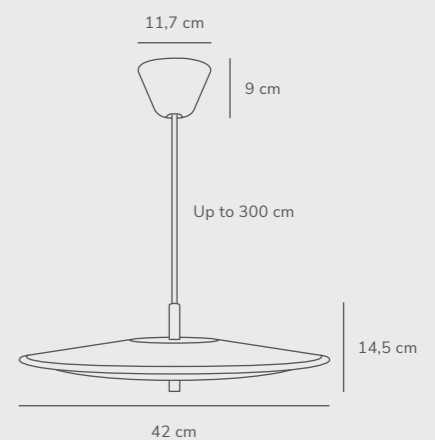

Blanche 32 Pendant designed by Bjørn+Balle

Brass 2120753035
Metal

Measurements	Dimmable	Cable info	Canopy info	LED W	Lifespan	Masterbox
H: 14 cm, W: 32 cm, L: 32 cm, shade Ø: 32 cm, shade H: 14 cm, Ø: 32 cm	Yes, has built-in dimmable light source for wall dimmer	White Textile Not replaceable	White Plastic 11,7 x 9 cm	14W	30000 hours	Qty. 2

Blanche 42 Pendant designed by Bjørn+Balle

Brass 2120773035
Metal

Measurements	Dimmable	Cable info	Canopy info	LED W	Lifespan	Masterbox
H: 14,5 cm, W: 42 cm, L: 42 cm, shade Ø: 42 cm, shade H: 14,5 cm, Ø: 42 cm	Yes, has built-in dimmable light source for wall dimmer	White Textile Not replaceable	White Plastic 11,7 x 9 cm	23W	30000 hours	Qty. 2