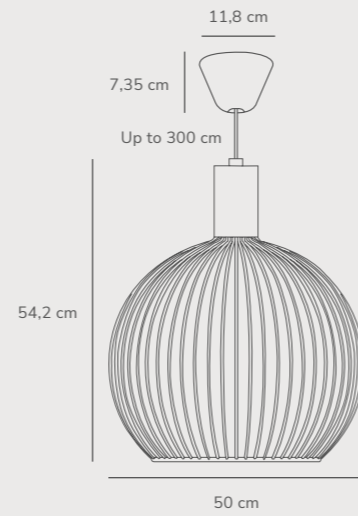

Aver 30 Pendant designed by Carlo Volf

Black 84243003 Metal

Measurements	Dimmable	Cable info	Canopy info	Max. W	Masterbox
H: 35 cm, shade Ø: 30 cm, shade H: 35 cm	Yes, can be dimmed by choosing a dimmable bulb	Black Textile Not replaceable	Black Plastic 11,8 cm x 7,35 cm	60W	Qty. 2

Aver 40 Pendant designed by Carlo Volf

Black 84253003 Metal

Measurements	Dimmable	Cable info	Canopy info	Max. W	Masterbox
H: 46 cm, shade Ø: 40 cm	Yes, can be dimmed by choosing a dimmable bulb	Black Textile Not replaceable	Black Plastic 11,8 cm x 7,35 cm	60W	Qty. 1

Aver 50 Pendant designed by Carlo Volf

Black 84263003
Metal

Measurements	Dimmable	Cable info	Canopy info	Max. W	Masterbox
H: 54,2 cm, shade Ø: 50 cm	Yes, can be dimmed by choosing a dimmable bulb	Black Textile Not replaceable	Black Plastic 11,8 cm x 7,35 cm	60W	Qty. 1