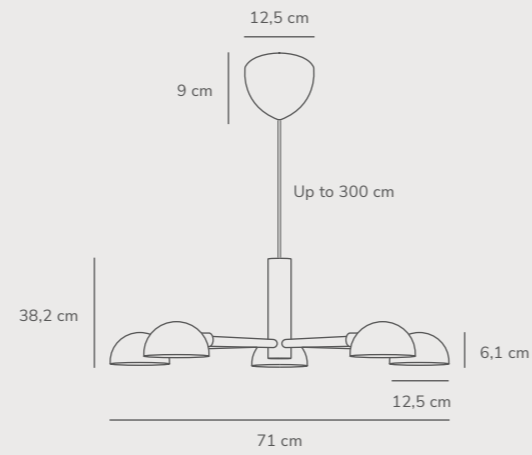

Nexus 2.0 Floor designed by Bønnelycke MDD

White/Telegrey 2020644001
Metal

Black 2020644003
Metal

Measurements	Dimmable	Cable info	Switch	Max. W	Masterbox
H: 140,8 cm, shade Ø: 10 cm, shade H: 15,3 cm	No, cannot be dimmed	White/Black Textile Not replaceable	On the fixture	6W	Qty. 2

Nomi Pendant designed by Bønnelycke MDD

Black 2220163003
Metal

Measurements	Dimmable	Cable info	Canopy info	Max. W	Masterbox
H: 38 cm, W: 71 cm, shade Ø: 12,5 cm, shade H: 6,1 cm, Ø: 71 cm	Yes, can be dimmed by choosing a dimmable bulb	Black Textile Not replaceable	Black Textile 12,5 cm x 9 cm	5x8W	Qty. 2