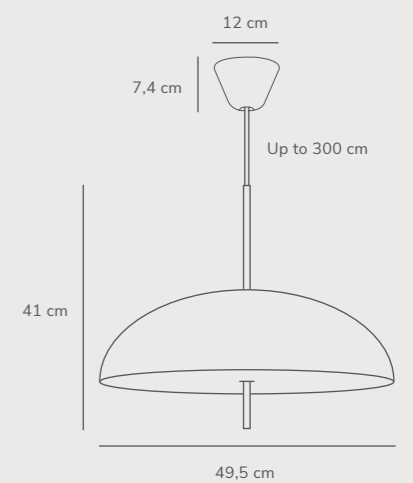

Takai Wall designed by Sofie Lefèvre

NEW

Beige 2320421018
Textile

Measurements	Dimmable	Cable info	Switch	Max. W	Masterbox
H: 25 cm, W: 23 cm, L: 23 cm, shade Ø: 23 cm, tube Ø: 1,15 cm, wall base: 11 cm	No, cannot be dimmed	White Textile Replaceable	On the fixture	25W	Qty. 3

Versale Pendant designed by Anker Studio

White 2220053001
Metal

Black 2220053003
Metal

Brown 2220053009
Metal

Measurements	Dimmable	Cable info	Canopy info	Max. W	Masterbox
H: 41 cm, W: 49,5 cm, L: 49,5 cm, shade Ø: 49,5 cm, shade H: 41 cm	Yes, can be dimmed by choosing a dimmable bulb	White/Black/Brown Textile Not replaceable	White/Black Plastic 12 cm x 7,4 cm	2x15W	Qty. 3