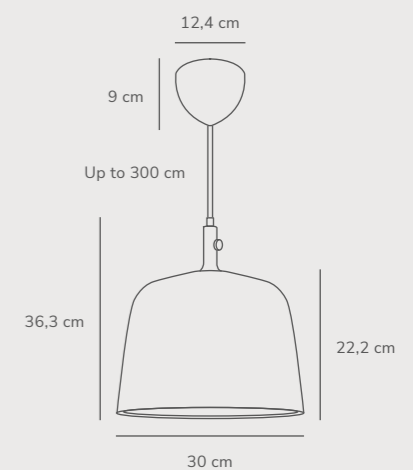

Nono 49 Pendant designed by Bønnelycke MDD

White 2120523001
Metal

Black 2120523003
Metal

Measurements	Dimmable	Cable info	Canopy info	Max. W	Masterbox
H: 24,8 cm, W: 49 cm, L: 49 cm, shade Ø: 49 cm	Yes, can be dimmed by choosing a dimmable bulb	White/Black Textile Not replaceable	White/Black Plastic 12,1 cm x 7,5 cm	50W	Qty. 3

Nono 23,5 Pendant designed by Bønnelycke MDD

White 2120503001
Metal

Black 2120503003
Metal

Measurements	Dimmable	Cable info	Canopy info	Max. W	Masterbox
H: 24,8 cm, W: 23,5 cm, L: 23,5 cm, shade Ø: 23,5 cm	Yes, can be dimmed by choosing a dimmable bulb	White/Black Textile Not replaceable	White/Black Plastic 12,1 cm x 7,5 cm	40W	Qty. 3

Norbi 30 Pendant designed by Bjørn+Balle

Black 2220123003
Metal

Measurements	Dimmable	Cable info	Canopy info	Max. W	Masterbox
H: 36,3 cm, W: 30 cm, L: 30 cm, shade Ø: 30 cm, shade H: 22,2 cm	Yes, can be dimmed by choosing a dimmable bulb	Black Textile Not replaceable	Black Plastic 12,4 x 9 cm	60W	Qty. 2