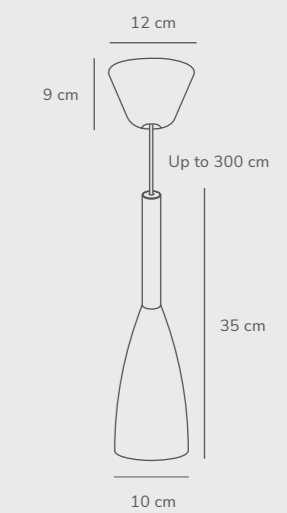

Measurements	Dimmable	Cable info	Canopy info	Max. W	Masterbox
H: 35 cm, shade Ø: 10 cm, shade H: 26 cm	Yes, can be dimmed by choosing a dimmable bulb	White/Black/Grey Textile Not replaceable	White/Black/grey Plastic 12 cm x 9 cm	40W	Qty. 3