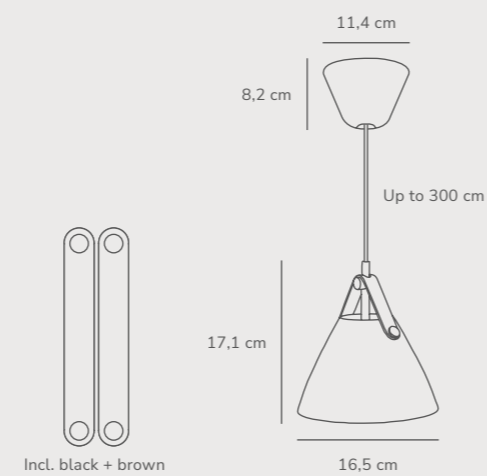

Strap 16 Table G9 designed by Bjørn+Balle

Brushed steel 2020025001
Glass

Measurements	Dimmable	Cable info	Switch	Max. W	Masterbox
H: 43,7 cm, W: 16,5 cm, L: 16,5 cm, shade Ø: 16,5 cm, shade H: 12 cm, tube Ø: 1,2 cm	No, cannot be dimmed	White Textile Not replaceable	On the cable	25W	Qty. 3

Strap 16 Pendant G9 designed by Bjørn+Balle

Opal white 2020013001
Glass

Measurements	Dimmable	Cable info	Canopy info	Max. W	Masterbox
H: 17,1 cm, W: 16,5 cm, L: 16,5 cm, shade Ø: 16,5 cm, shade H: 17,1 cm	Yes, can be dimmed by choosing a dimmable bulb	White Textile Not replaceable	White/Black Plastic 11,4 x 8,2 cm	40W	Qty. 3