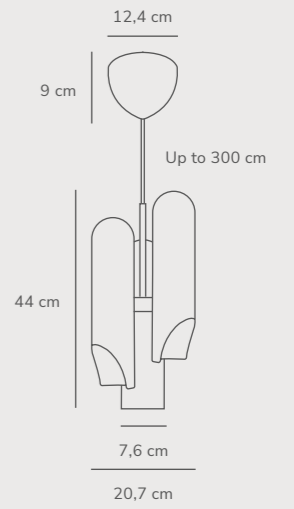

Pure 20 Pendant designed by Bønnelycke MDD

White 43293001 Metal
Black 43293003 Metal
Grey 43293010 Metal

Measurements	Dimmable	Cable info	Canopy info	Max. W	Masterbox
H: 35 cm, shade Ø: 20 cm, shade H: 35 cm	Yes, can be dimmed by choosing a dimmable bulb	White/Black/Grey Textile Not replaceable	White/Black/Grey Plastic 11,7 cm x 7 cm	40W	Qty. 3

Pure Wall designed by Bønnelycke MDD

White 78271001 Metal
Black 78271003 Metal
Grey 78271011 Metal

Measurements	Dimmable	Cable info	Switch	Max. W	Masterbox
H: 26 cm, shade Ø: 7,5 cm, shade H: 26 cm, projection: 17 cm, wall base: Ø10 cm	No, cannot be dimmed	White/Black/Grey Textile Replaceable	On the base	8W	Qty. 3

Rochelle Pendant designed by Charlotte Høncke Design

Black 2320283003 Metal

Measurements	Dimmable	Cable info	Canopy info	Max. W	Masterbox
H: 44 cm, W: 20,7 cm, L: 20,7 cm, shade Ø: 7,6 cm, Ø: 20,7 cm	Yes, can be dimmed by choosing a dimmable bulb	Black Textile Not replaceable	Black Metal 12,4 cm x 9 cm	8W	Qty. 3

Shapes 27 Pendant designed by Maria Berntsen

Brass 2120023035
Glass

Measurements	Dimmable	Cable info	Canopy info	Max. W	Masterbox
H: 60,5 cm, W: 22 cm, L: 27 cm, shade Ø: 27 cm, shade H: 22 cm, tube Ø: 1,53 cm	Yes, can be dimmed by choosing a dimmable bulb	Black Textile Not replaceable	Black Plastic 11,5 x 8 cm	15W	Qty. 2