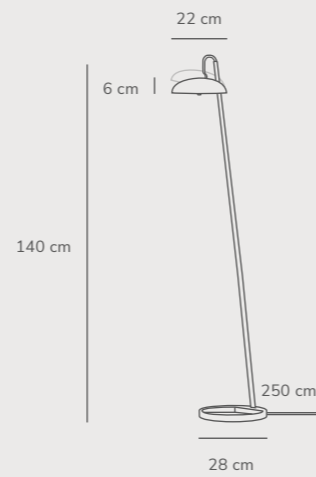

Versale Floor designed by Anker Studio

Measurements	Dimmable	Cable info	Switch	Max. W	Masterbox
H: 140 cm, W: 28 cm, L: 28 cm, shade Ø: 22 cm, shade H: 6 cm, tube Ø: 1,45 cm	No, cannot be dimmed	White/Black Textile Not replaceable	On the cable	3x3W	Qty. 2