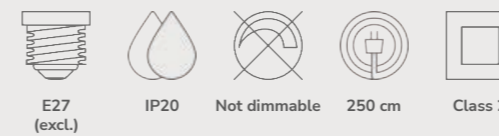

Measurements	Dimmable	Cable info	Switch	Max. W	Masterbox
H: 47 cm, W: 18 cm, L: 22 cm, shade Ø: 22 cm, shade H: 18 cm, tube Ø: 1,53 cm	No, cannot be dimmed	Black Textile Not replaceable	On the cable	15W	Qty. 3