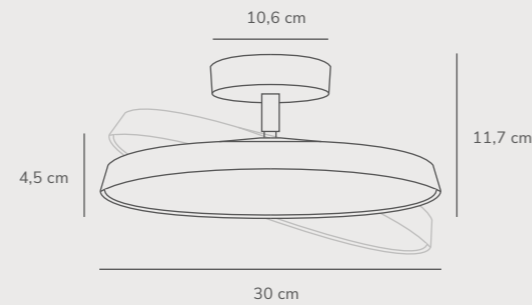

Kaito Pro 30 Ceiling designed by Bønnelycke MDD