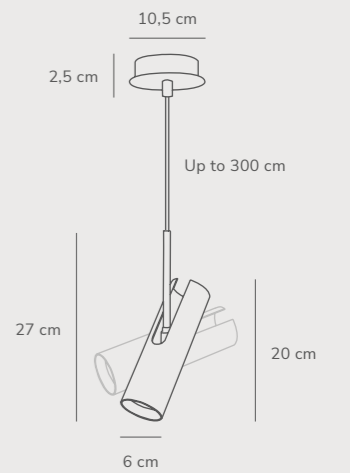

Measurements	Dimmable	Cable info	Canopy info	Max. W	Masterbox
H: 27 cm, shade Ø: 6 cm, shade H: 20 cm, tube Ø: 1 cm	Yes, can be dimmed by choosing a dimmable bulb	White/Black Textile Not replaceable	White/Black Metal 10,5 x 2,5 cm	8W	Qty. 3