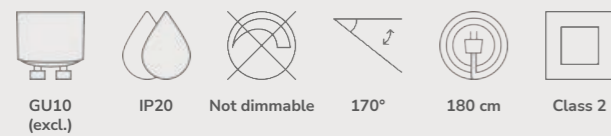

Angle E27 Pendant designed by Maria Berntsen

Measurements	Dimmable	Cable info	Canopy info	Max. W	Masterbox
H: 31,5 cm, shade Ø: 20,6 cm	Yes, can be dimmed by choosing a dimmable bulb	White/Black/Grey Textile Not replaceable	White/Black/Grey Plastic 11,85 x 7,35 cm	60W	Qty. 3

Angle GU10 Wall designed by Maria Berntsen

White/Telegrey 2120601001
Metal

Black 2120601003
Metal

Grey 2120601010
Metal

Measurements	Dimmable	Cable info	Switch	Max. W	Masterbox
H: 11,5 cm, W: 10,5 cm, L: 17 cm, shade Ø: 10,5 cm	No, cannot be dimmed	White/Black/Grey Textile Replaceable	On the fixture	25W	Qty. 3

Angle Clamp lamp designed by Maria Berntsen

White/Telegrey 2220362001
Metal

Black 2220362003
Metal

Grey 2220362010
Metal

Measurements	Dimmable	Cable info	Switch	Max. W	Masterbox
H: 12,4 cm, W: 10 cm, L: 10 cm, shade Ø: 10 cm	No, cannot be dimmed	White/Black/Grey Textile Not replaceable	On the cable	15W	Qty. 3