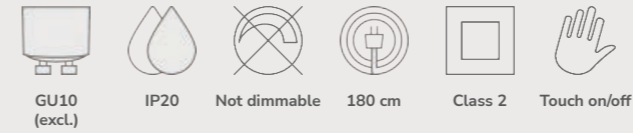

Measurements	Dimmable	Cable info	Switch	Max. W	Masterbox
H: 22,4 cm, W: 24 cm, L: 24 cm, tube Ø: 1,3 cm	No, cannot be dimmed	Black Textile Replaceable	Touch on/off on the base	40W	Qty. 3