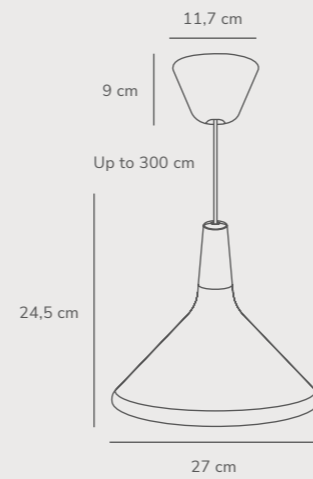

Norbi 40 Pendant designed by Bjørn+Balle

Black 2220133003
Metal

Measurements	Dimmable	Cable info	Canopy info	Max. W	Masterbox
H: 43,4 cm, W: 40 cm, L: 40 cm, shade Ø: 40 cm, shade H: 29,3 cm	Yes, can be dimmed by choosing a dimmable bulb	Black Textile Not replaceable	Black Plastic 12,4 x 9 cm	60W	Qty. 2

Nori 27 Pendant designed by Bjørn+Balle

White 2120813001 Metal/Wood Black 2120813003 Metal/Wood
Copper 2120813030 Metal/Wood Brushed steel 2120813032 Metal/Wood

Measurements	Dimmable	Cable info	Canopy info	Max. W	Masterbox
H: 24,5 cm, W: 27 cm, L: 27 cm, shade Ø: 27 cm, shade H: 24,5 cm	Yes, can be dimmed by choosing a dimmable bulb	White/Black Textile Not replaceable	White/Black Plastic 11,7 cm x 9 cm	40W	Qty. 3

Nori 27 Pendant designed by Bjørn+Balle

White 2120853001
Glass/Wood

Smoked 2120853047
Glass/Wood

Measurements	Dimmable	Cable info	Canopy info	Max. W	Masterbox
H: 24,5 cm, W: 27 cm, L: 27 cm, shade H: 24,5 cm, Ø: 27 cm	Yes, can be dimmed by choosing a dimmable bulb	White/Black Textile Not replaceable	White/Black Plastic 11,7 cm x 9 cm	40W	Qty. 3