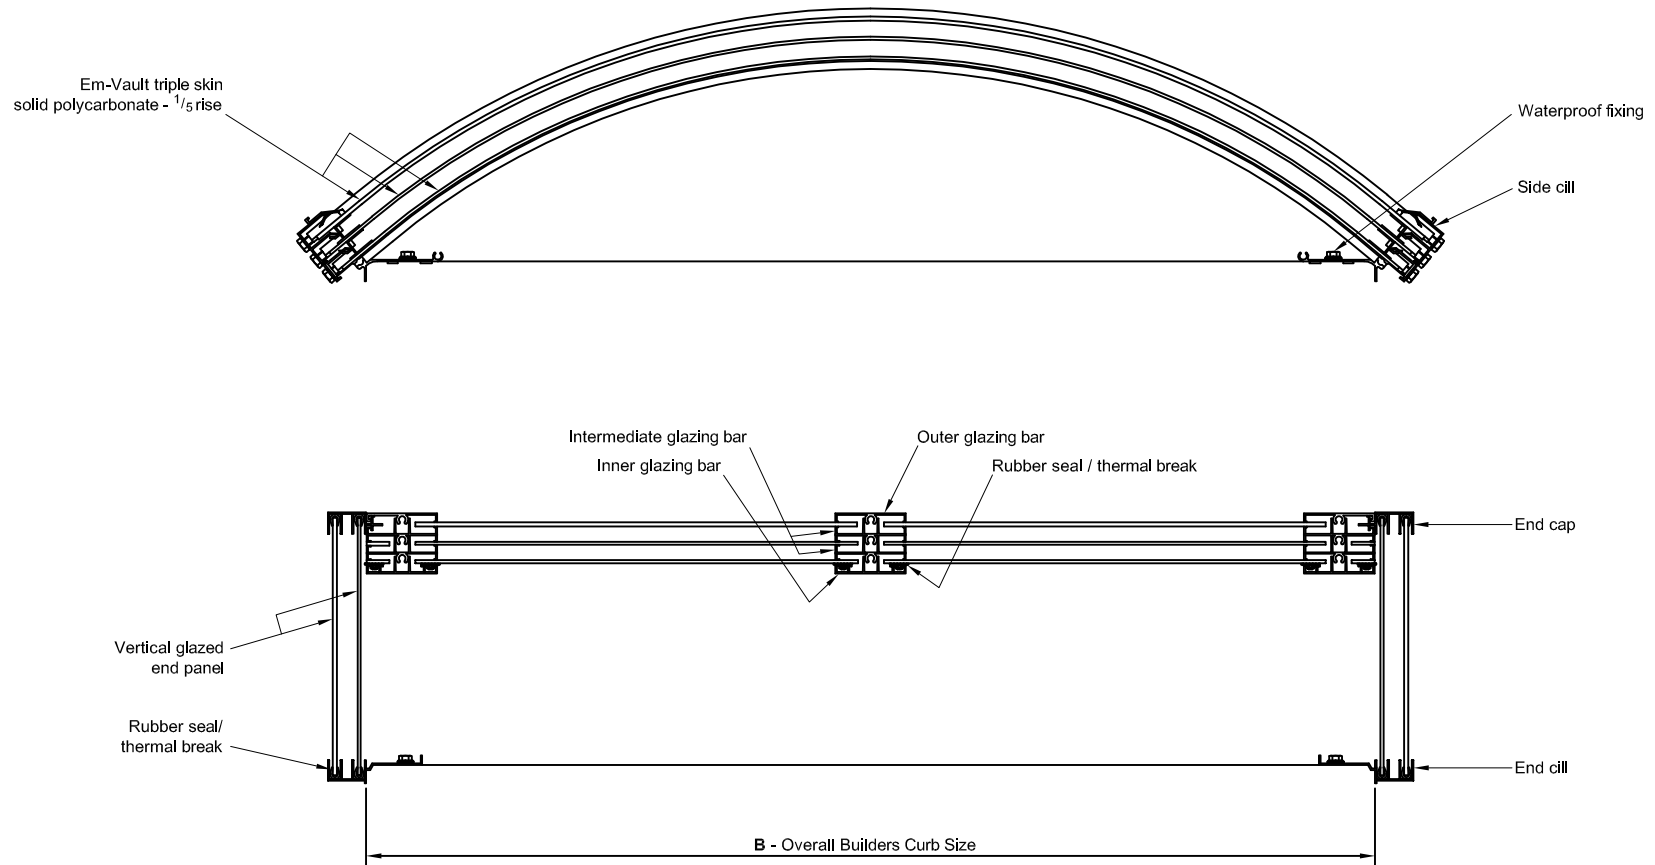

Product Reference : Em-Vault

Type : Barrel vault - $\frac{1}{5}$ rise

Size : Specify from Product literature

Frame : Aluminium

- Finish : Specify from Product literature

- Colour : Specify from Product literature

Kerb : Builders curb

Material : Specify type

Glazing details : Triple skin solid polycarbonate

Finish : Specify from Product literature

Other requirements : None

Fixing : Please consult Whitesales for recommendations

WHITESALES
DRG No EV0133

Em-Vault triple skin solid polycarbonate
 $\frac{1}{5}$ rise barrel vault rooflight
installed to waterproofed builders curb