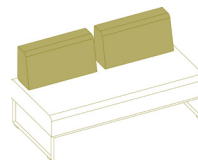

Dimensions:  
Overall 830h 750w 750d  
Seat 450h

**PSM200**  
2 seat module  
Upholstered seat  
Polished chrome frame

Dimensions:  
Overall 450h 1500w 750d  
Seat 450h

**PSM201LH / PSM201RH**  
2 seat module full back (L/R)  
Upholstered seat & back  
Polished chrome frame

Dimensions:  
Overall 830h 1500w 750d  
Seat 450h

**PSM202**  
2 seat module x2 full backs  
Upholstered seat & back  
Polished chrome frame

Dimensions:  
Overall 830h 1500w 750d  
Seat 830h

**PSM203LH / PSM203RH**  
2 seat module full back (L/R)  
Upholstered seat & back  
Polished chrome frame