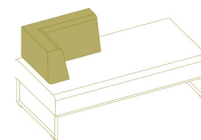

Dimensions:  
Overall 830h 750w 750d  
Seat 450h

**PSM200**  
2 seat module  
Upholstered seat  
Polished chrome frame

Dimensions:  
Overall 450h 1500w 750d  
Seat 450h

**PSM201LH / PSM201RH**  
2 seat module full back (L/R)  
Upholstered seat & back  
Polished chrome frame

Dimensions:  
Overall 830h 1500w 750d  
Seat 450h

**PSM202**  
2 seat module x2 full backs  
Upholstered seat & back  
Polished chrome frame

Dimensions:  
Overall 830h 1500w 750d  
Seat 830h

**PSM203LH / PSM203RH**  
2 seat module full back (L/R)  
Upholstered seat & back  
Polished chrome frame