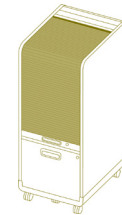

Dimensions:  
Overall 480h 420w 420d  
Seat 480h

**Low table**  
**PST166L** 740h 1600w 600d  
**PST167L** 740h 1600w 750d  
**PST226L** 740h 2200w 600d  
**PST227L** 740h 2200w 750d

**High table**  
**PST165H** 1050h 1600w 500d  
**PST225H** 1050h 2200w 500d

**Coffee table**  
**PST156** 325h 1500w 600d  
**PST157** 325h 1500w 750d

**Coffee table**  
**PST075** 325h 750w 750d

**PSP075L**  
Low, power module

Dimensions:  
Overall 450h 750w 250d

**PSP075H**  
High, power module

Dimensions:  
Overall 600h 750w 250d

**PMSPTL**  
Low mobile pedestal

Dimensions:  
Overall 610h 565w 423d

**PHMPT1XD**  
High mobile pedestal

Dimensions:  
Overall 1040h 420w 560d