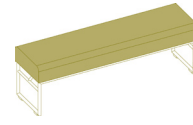

PSB154L / PSB214L
Low Bench
Upholstered seat
Polished chrome frame

Dimensions:
Overall 480h 1500/2100w 420d
Seat 480h