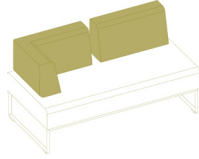

PSM207 (LH) / PSM206 (RH)
2 seat module, full back corner back
Upholstered seat & back
Polished chrome frame

Dimensions:
Overall 830h 1500w 750d
Seat 830h