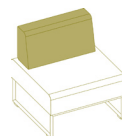

PSM102
1 seat module full back
Upholstered seat & back
Polished chrome frame

Dimensions:
Overall 830h 750w 750d
Seat 450h