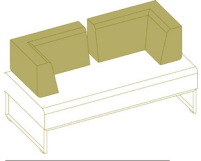

Dimensions:  
Overall 830h 1500w 750d  
Seat 450h

**PSM202**  
2 seat module x2 full backs  
Upholstered seat & back  
Polished chrome frame

Dimensions:  
Overall 830h 1500w 750d  
Seat 830h

**PSM203LH / PSM203RH**  
2 seat module full back (L/R)  
Upholstered seat & back  
Polished chrome frame

Dimensions:  
Overall 830h 1500w 750d  
Seat 830h

**PSM204**  
2 seat module x2 corner backs  
Upholstered seat & back  
Polished chrome frame

Dimensions:  
Overall 830h 1500w 750d  
Seat 830h

**PSM205**  
2 seat module 'Love seat'  
Upholstered seat & back  
Polished chrome frame