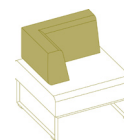

PSM103LH / PSM103RH
1 seat module corner back (L/R)
Upholstered seat & back
Polished chrome frame

Dimensions:
Overall 830h 750w 750d
Seat 450h