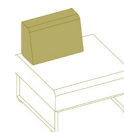

PSM101LH / PSM101RH
1 seat module 3/4 back (L/R)
Upholstered seat & back
Polished chrome frame

Dimensions:
Overall 830h 750w 750d
Seat 450h