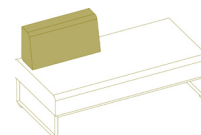

PSM201LH / PSM201RH
2 seat module full back (L/R)
Upholstered seat & back
Polished chrome frame

Dimensions:
Overall 830h 1500w 750d
Seat 450h