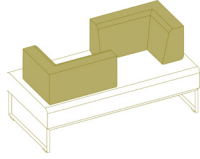

Dimensions:  
Overall 830h 1500w 750d  
Seat 450h

**PSM202**  
2 seat module x2 full backs  
Upholstered seat & back  
Polished chrome frame

Dimensions:  
Overall 830h 1500w 750d  
Seat 830h

**PSM203LH / PSM203RH**  
2 seat module full back (L/R)  
Upholstered seat & back  
Polished chrome frame

Dimensions:  
Overall 830h 1500w 750d  
Seat 830h

**PSM204**  
2 seat module x2 corner backs  
Upholstered seat & back  
Polished chrome frame

Dimensions:  
Overall 830h 1500w 750d  
Seat 830h

**PSM205**  
2 seat module 'Love seat'  
Upholstered seat & back  
Polished chrome frame