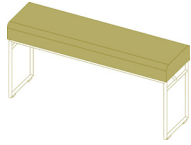

Dimensions:  
Overall 830h 1500w 750d  
Seat 830h

**PSM207 (LH) / PSM206 (RH)**  
2 seat module, full back corner back  
Upholstered seat & back  
Polished chrome frame

Dimensions:  
Overall 830h 1500w 750d  
Seat 830h

**PSB154L / PSB214L**  
Low Bench  
Upholstered seat  
Polished chrome frame

Dimensions:  
Overall 480h 1500/2100w 420d  
Seat 480h

**PSB154H / PSB214H**  
High bench  
Upholstered seat  
Polished chrome frame