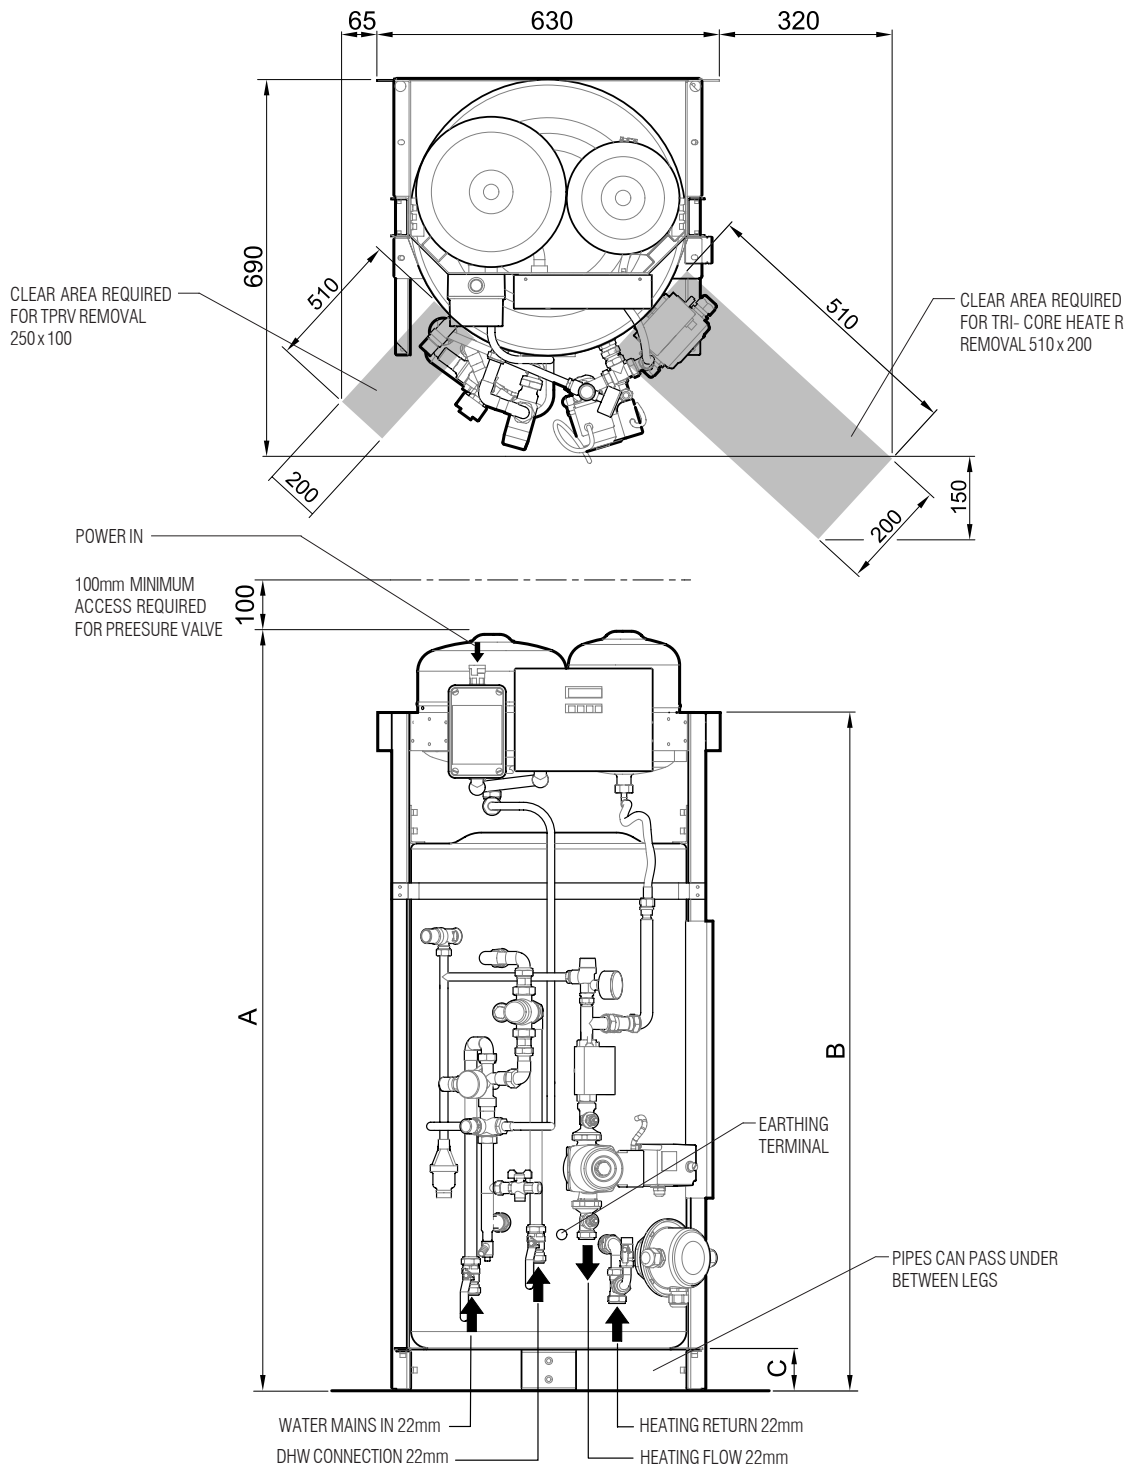

3-2.5 Cased System Dimensions

Part No.	Model	Cylinder Size	A	B	C
BEP 125	125 Short	125 litres	1392mm	1243mm	78mm
BEP 150	150 Short	150 litres	1692mm	1543mm	78mm
BEP 125R	125 Long	125 litres	1692mm	1543mm	328mm

Fig. 3-2e Cylinder Dimensions